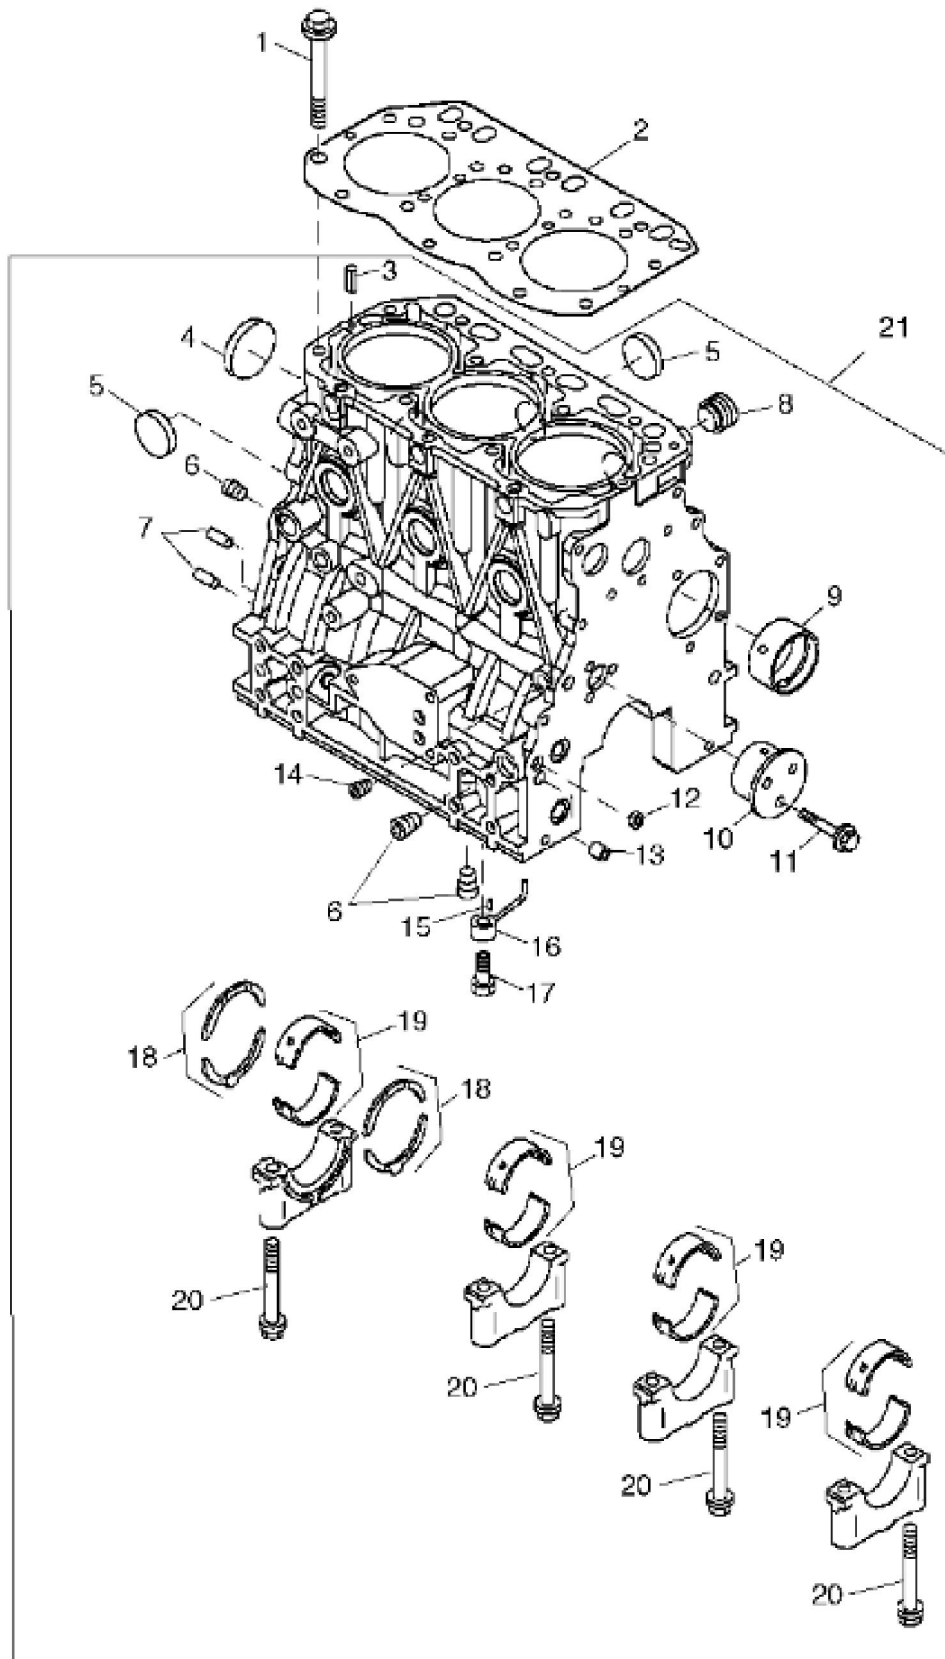

KEY	PART NO.	PART NAME	QTY	REMARKS	
1	MIA10683	DIESEL ENGINE	1	ORDER MIA11572	
1	MIA11572	DIESEL ENGINE	1	MARKED 3TNV84T-BMJFM; ORDER MIA882688; SUB FOR MIA12554	
1	MIA12554	DIESEL ENGINE	1	MARKED 3TNV84T-BMJFM; ORDER MIA882688;	
2	MIA880918	SHORT BLOCK ASSEMBLY	1	(Not Illustrated) ORDER MIA882688	
2	MIA882688	SHORT BLOCK ASSEMBLY	1	(Not Illustrated)	

MP64439

KEY	PART NO.	PART NAME	QTY	REMARKS
1	M801186	BOLT	14	
2	M806440	ENGINE CYLINDER HEAD GASKET	1	
3	CH18079	SPRING PIN	2	
4	DRAIN PLUG	1	
5	30M7023	PLUG	6	
6	CH10335	PLUG	3	
7	M802255	PIN	4	
8	15H562	PIPE PLUG	1	1"
9	MIU800573	BUSHING	1	CAMSHAFT
10	MIU800797	SHAFT	1	
11	19M8317	SCREW	3	M8 X 40
12	M87801	PLUG	2	
13	M800974	PIPE	2	
14	CH10314	PLUG	1	
15	CH15575	PIN	3	
16	T110725	NOZZLE	3	
17	T110724	CHECK VALVE	3	
18	MIA880555	BEARING	2	
19	MIA880554	BEARING	4	STD
19	MIA880550	BEARING	4	US=0.25
20	M801189	BOLT	8	
21	MIA880914	CYLINDER BLOCK	1	

MP64440

KEY	PART NO.	PART NAME	QTY	REMARKS	
1	CH16940	O-RING	1		
2	14M7298	FLANGE NUT	3	M8	
3	MIU800440	STUD	3		
4	M810185	O-RING	2		
5	T110730	UNIVERSAL JOINT	1		
6	MIU800906	FLANGE	1		
7	19M7865	SCREW	7	M8 X 16	
8	M805710	CAP	1		
9	M805711	PACKING	1		
10	19M7979	SCREW	12	M8 X 55	
11	CH19136	BOLT	3		
12	M811078	SEAL	1		
13	MIA880879	GEAR CASE	1		
14	M803523	WASHER	5		
15	19M7868	SCREW	1	M8 X 30	
16	CH17653	PACKING	1		
17	MIU800476	COVER	1		
18	19M7774	SCREW	2	M6 X 12	
19	CH18096	COVER	1		