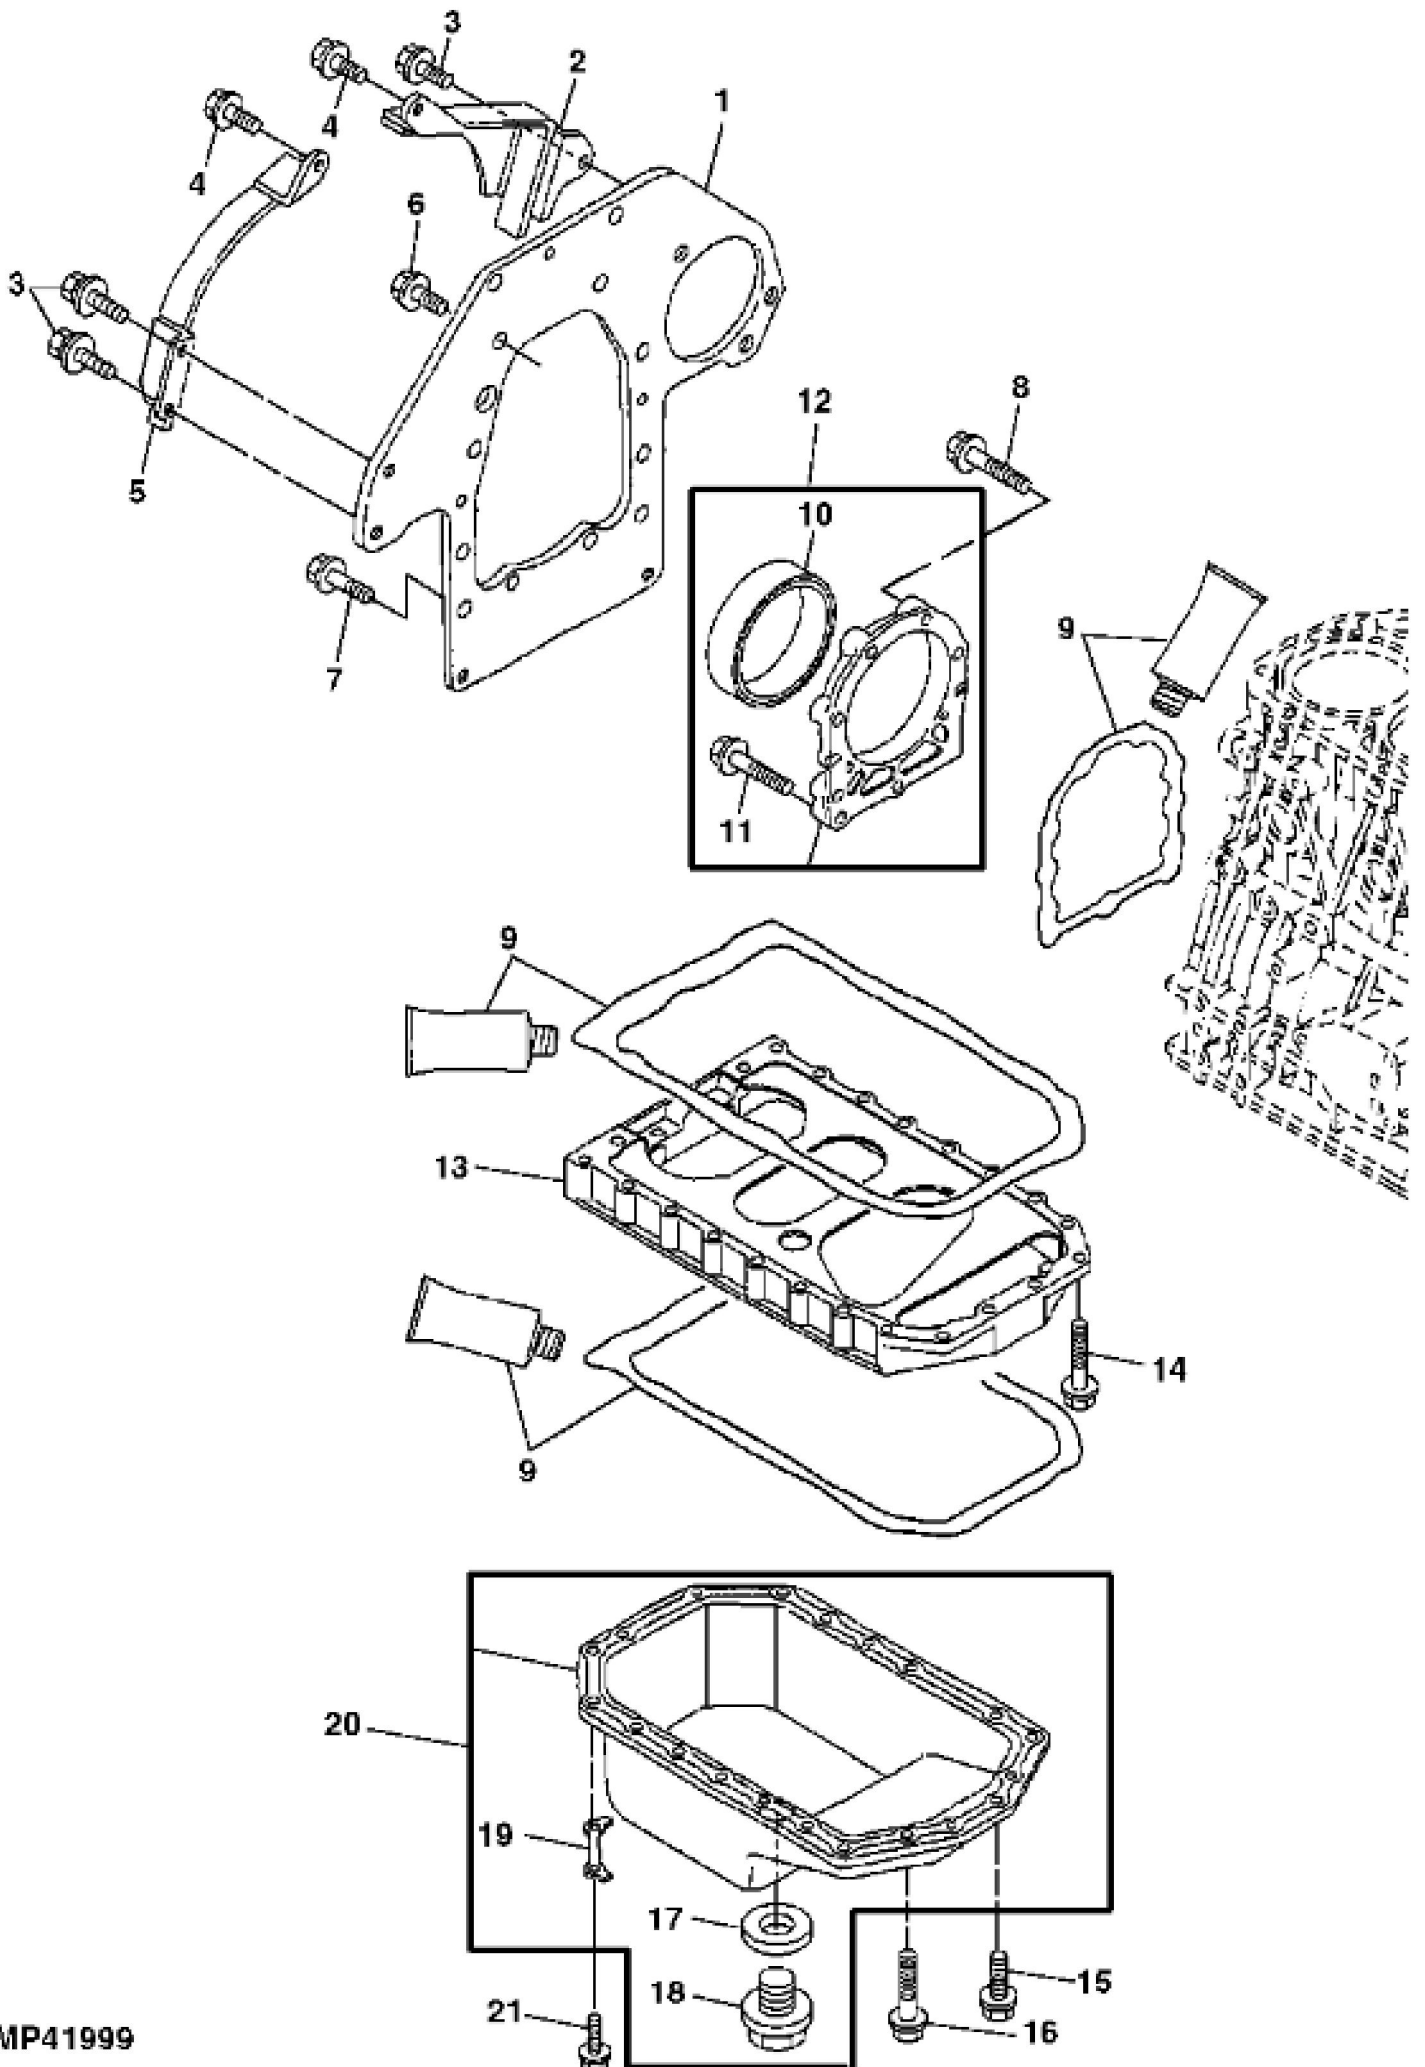

KEY	PART NO.	PART NAME	QTY	REMARKS	
1	MIA10683	DIESEL ENGINE	1	ORDER MIA11572	
1	MIA11572	DIESEL ENGINE	1	MARKED 3TNV84T-BMJFM; ORDER MIA882688; SUB FOR MIA12554	
1	MIA12554	DIESEL ENGINE	1	MARKED 3TNV84T-BMJFM; ORDER MIA882688;	
2	MIA880918	SHORT BLOCK ASSEMBLY	1	(Not Illustrated) ORDER MIA882688	
2	MIA882688	SHORT BLOCK ASSEMBLY	1	(Not Illustrated)	

MP64439

KEY	PART NO.	PART NAME	QTY	REMARKS
1	M801186	BOLT	14	
2	M806440	ENGINE CYLINDER HEAD GASKET	1	
3	CH18079	SPRING PIN	2	
4	DRAIN PLUG	1	
5	30M7023	PLUG	6	
6	CH10335	PLUG	3	
7	M802255	PIN	4	
8	15H562	PIPE PLUG	1	1"
9	MIU800573	BUSHING	1	CAMSHAFT
10	MIU800797	SHAFT	1	
11	19M8317	SCREW	3	M8 X 40
12	M87801	PLUG	2	
13	M800974	PIPE	2	
14	CH10314	PLUG	1	
15	CH15575	PIN	3	
16	T110725	NOZZLE	3	
17	T110724	CHECK VALVE	3	
18	MIA880555	BEARING	2	
19	MIA880554	BEARING	4	STD
19	MIA880550	BEARING	4	US=0.25
20	M801189	BOLT	8	
21	MIA880914	CYLINDER BLOCK	1	

MP64440

KEY	PART NO.	PART NAME	QTY	REMARKS	
1	CH16940	O-RING	1		
2	14M7298	FLANGE NUT	3	M8	
3	MIU800440	STUD	3		
4	M810185	O-RING	2		
5	T110730	UNIVERSAL JOINT	1		
6	MIU800906	FLANGE	1		
7	19M7865	SCREW	7	M8 X 16	
8	M805710	CAP	1		
9	M805711	PACKING	1		
10	19M7979	SCREW	12	M8 X 55	
11	CH19136	BOLT	3		
12	M811078	SEAL	1		
13	MIA880879	GEAR CASE	1		
14	M803523	WASHER	5		
15	19M7868	SCREW	1	M8 X 30	
16	CH17653	PACKING	1		
17	MIU800476	COVER	1		
18	19M7774	SCREW	2	M6 X 12	
19	CH18096	COVER	1		