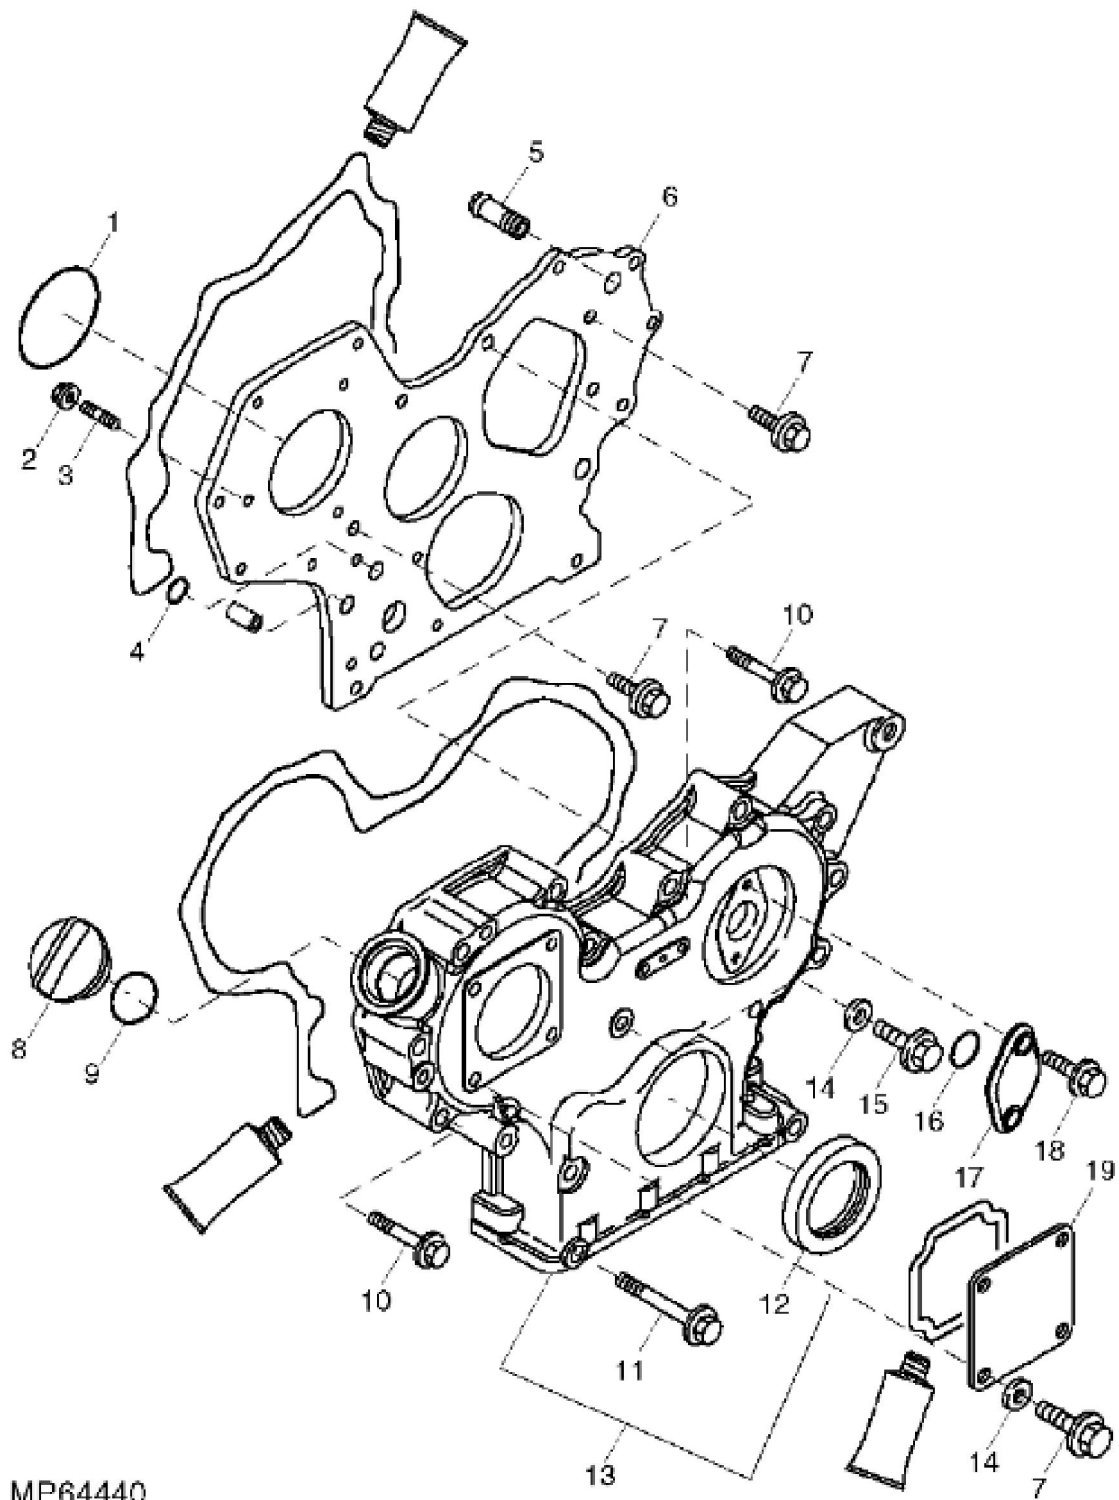

KEY	PART NO.	PART NAME	QTY	REMARKS	
1	MIA10683	DIESEL ENGINE	1	ORDER MIA11572	
1	MIA11572	DIESEL ENGINE	1	MARKED 3TNV84T-BMJFM; ORDER MIA882688; SUB FOR MIA12554	
1	MIA12554	DIESEL ENGINE	1	MARKED 3TNV84T-BMJFM; ORDER MIA882688;	
2	MIA880918	SHORT BLOCK ASSEMBLY	1	(Not Illustrated) ORDER MIA882688	
2	MIA882688	SHORT BLOCK ASSEMBLY	1	(Not Illustrated)	

MP64439

KEY	PART NO.	PART NAME	QTY	REMARKS
1	M801186	BOLT	14	
2	M806440	ENGINE CYLINDER HEAD GASKET	1	
3	CH18079	SPRING PIN	2	
4	DRAIN PLUG	1	
5	30M7023	PLUG	6	
6	CH10335	PLUG	3	
7	M802255	PIN	4	
8	15H562	PIPE PLUG	1	1"
9	MIU800573	BUSHING	1	CAMSHAFT
10	MIU800797	SHAFT	1	
11	19M8317	SCREW	3	M8 X 40
12	M87801	PLUG	2	
13	M800974	PIPE	2	
14	CH10314	PLUG	1	
15	CH15575	PIN	3	
16	T110725	NOZZLE	3	
17	T110724	CHECK VALVE	3	
18	MIA880555	BEARING	2	
19	MIA880554	BEARING	4	STD
19	MIA880550	BEARING	4	US=0.25
20	M801189	BOLT	8	
21	MIA880914	CYLINDER BLOCK	1	

MP64440

KEY	PART NO.	PART NAME	QTY	REMARKS	
1	CH16940	O-RING	1		
2	14M7298	FLANGE NUT	3	M8	
3	MIU800440	STUD	3		
4	M810185	O-RING	2		
5	T110730	UNIVERSAL JOINT	1		
6	MIU800906	FLANGE	1		
7	19M7865	SCREW	7	M8 X 16	
8	M805710	CAP	1		
9	M805711	PACKING	1		
10	19M7979	SCREW	12	M8 X 55	
11	CH19136	BOLT	3		
12	M811078	SEAL	1		
13	MIA880879	GEAR CASE	1		
14	M803523	WASHER	5		
15	19M7868	SCREW	1	M8 X 30	
16	CH17653	PACKING	1		
17	MIU800476	COVER	1		
18	19M7774	SCREW	2	M6 X 12	
19	CH18096	COVER	1		