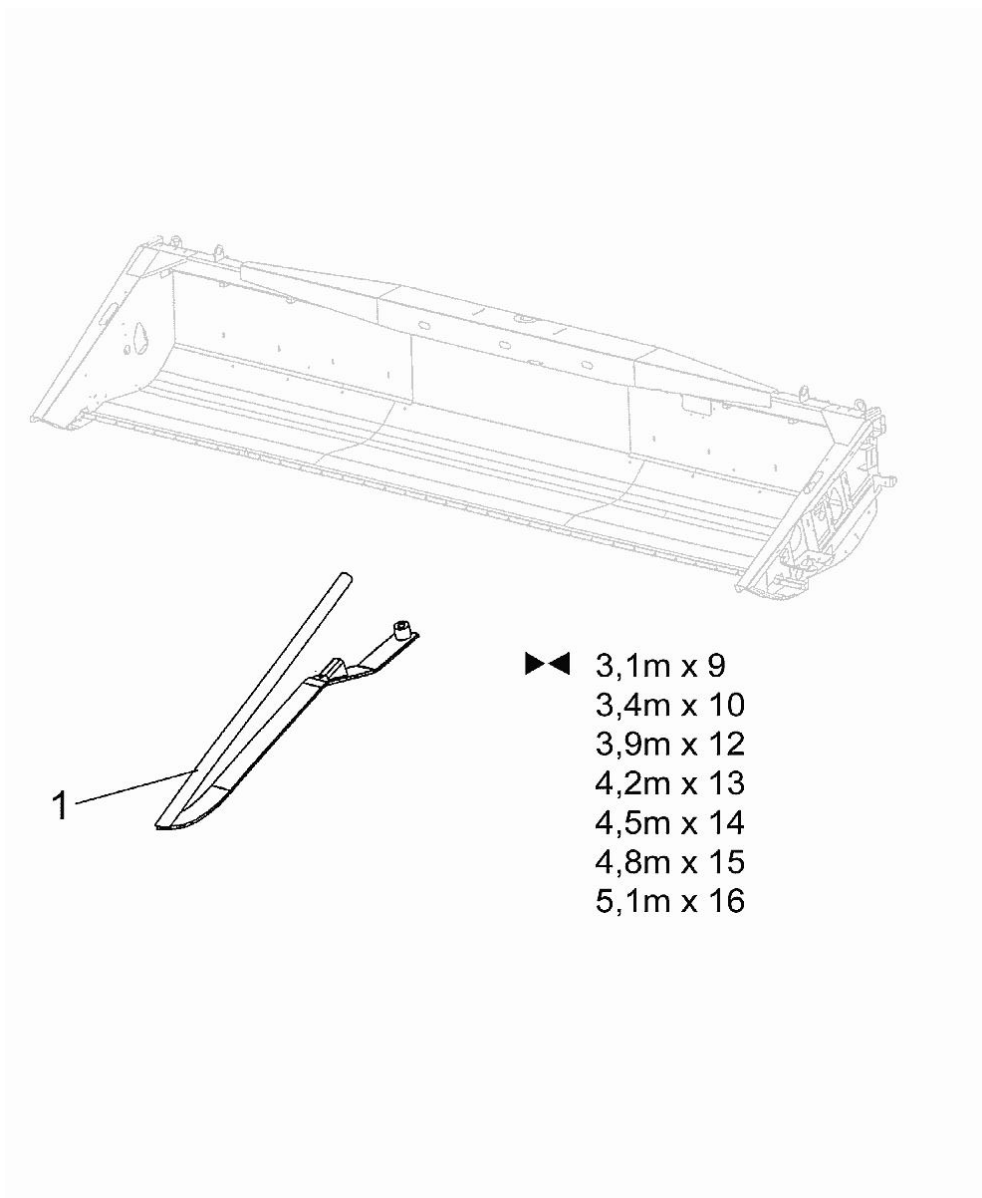

EARLIFTERS

Fig.	P/n	QTY	Name

Notes:
[5435H]

1	0498864	9	earlifter L = mt. 3,1