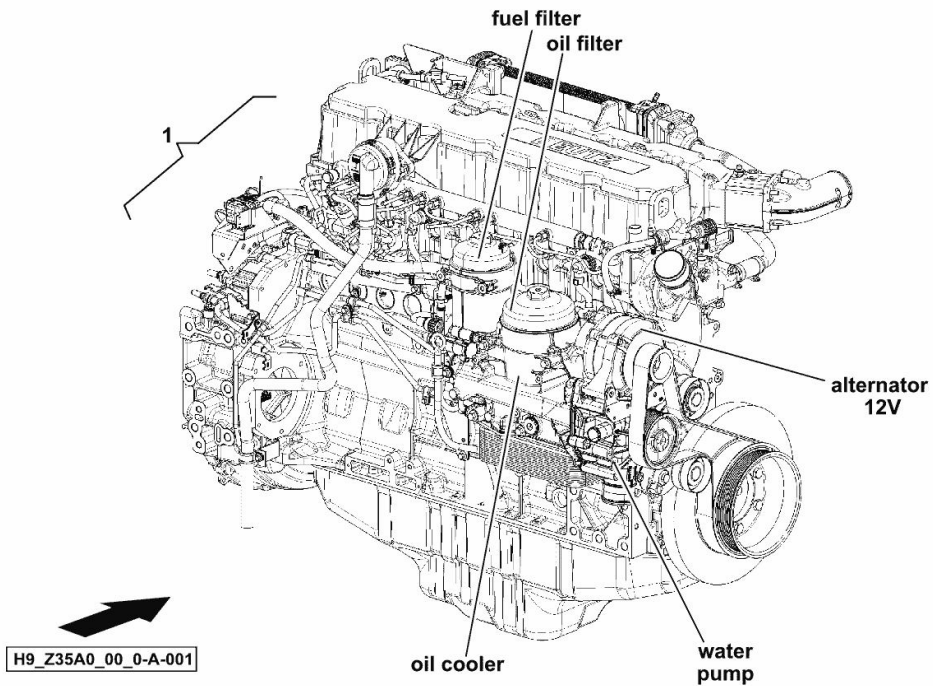

DEUTZ ENGINE 228 kW / 310 CV

Fig.	P/n	QTY	Name
------	-----	-----	------

Notes:

TCD 2013 L06-4V [5690 H COM 3 ->13500]

1	25007609	1	engine TCD 2013 L06-4V ON ORDERING PLEASE ENGINE NO. REQUIRED
---	----------	---	---

ACCESSORIES

Fig.	P/n	QTY	Name
------	-----	-----	------

Notes:

TCD 2013 L06-4V [5690 H COM 3 ->13500]

46	16006188	1	angular
48	01102797	2	washer 6, d128
49	01112813	2	nut m 6
60	16062441	1	square
61	01112264	1	screw m 6 x 20, d933
63	16062706	1	guard
64	01112299	1	screw m 8 x 12, d933
65	01102799	1	washer 8, d128
66	16062978	1	guard
69	0.017.5544.0	1	bracket
70	2.0114.207.2	2	screw m 8 p.1.25 x 20
71	2.1474.009.2	1	spring washer 8
72	2.1310.004.2	2	flat washer 8.4x17
73	2.1120.005.2	1	nut m 8 p.1.25
102	16064238	1	vent
104	16064187	1	small guard