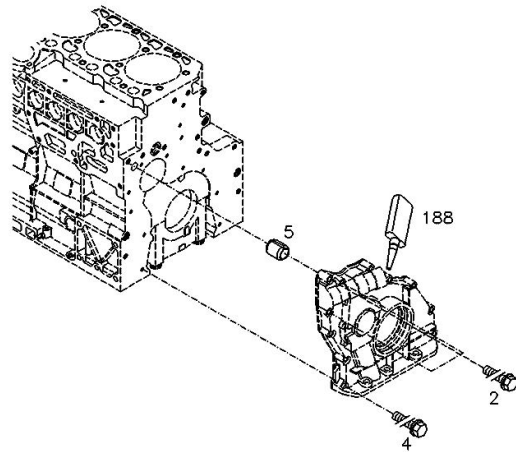

Section: B0 - ENGINE

FASTENINGS

Fig.	P/n	QTY	Name

Notes:

[5690 H COM 3 ->13500]

Engine serial number:

10547567 10567964 10599928 10599929 10599935 10615380 10619643 10629949 10629950 10629955 10634618

2	01180114	3	screw EN 1662 -F-M8X70-10.9-GESCHW
4	01143362	8	screw EN 1662 -F-M8X35-10.9-A4C
5	01181406	1	bushing H 2341 -B11X8-FE/ZN12C*
6	04294952	1	gasket
188	01016122	1	gasket H 0699 -DEUTZDW67-250ML

000 ©