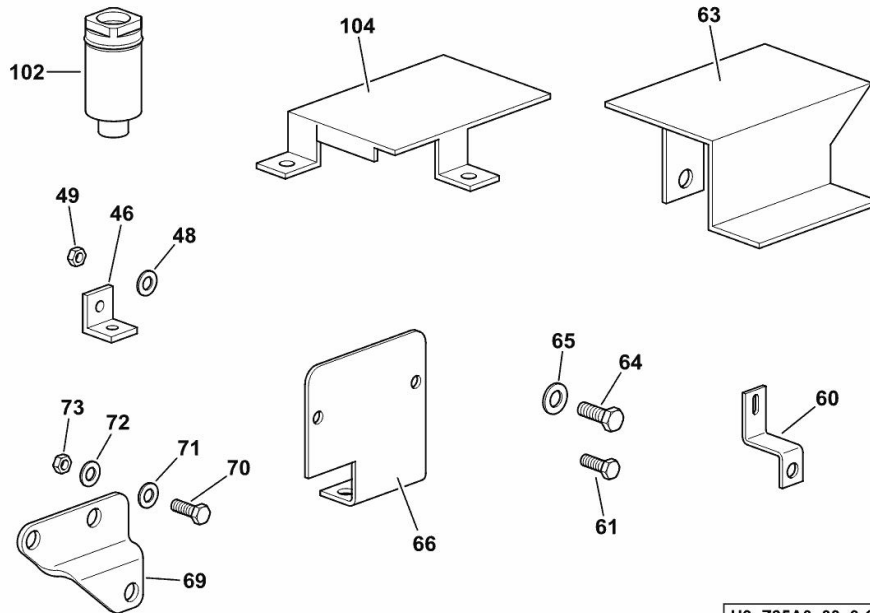

ACCESSORIES

Fig.	P/n	QTY	Name
------	-----	-----	------

Notes:

TCD 2013 L06-4V [5690 H COM 3 ->13500]

46	16006188	1	angular
48	01102797	2	washer 6, d128
49	01112813	2	nut m 6
60	16062441	1	square
61	01112264	1	screw m 6 x 20, d933
63	16062706	1	guard
64	01112299	1	screw m 8 x 12, d933
65	01102799	1	washer 8, d128
66	16062978	1	guard
69	0.017.5544.0	1	bracket
70	2.0114.207.2	2	screw m 8 p.1.25 x 20
71	2.1474.009.2	1	spring washer 8
72	2.1310.004.2	2	flat washer 8.4x17
73	2.1120.005.2	1	nut m 8 p.1.25
102	16064238	1	vent
104	16064187	1	small guard