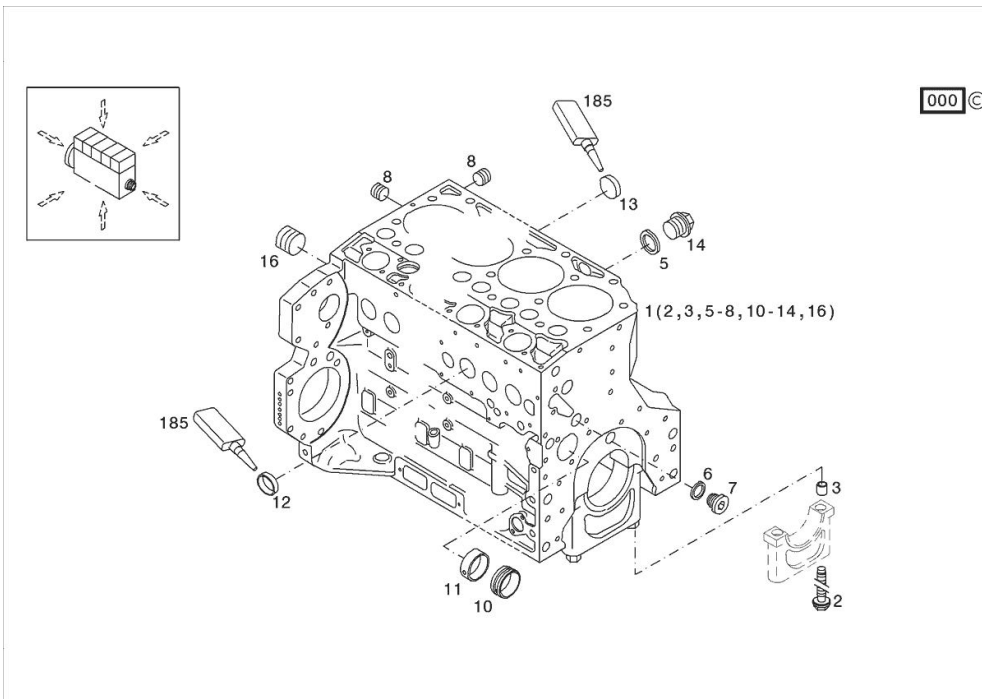

Section: B0 - ENGINE
KURBELGEHAEUSE

Fig.	P/n	QTY	Name

Notes:

[6060 ->14885]

Engine serial number:

11243989 11243990 11243991 11243992 11243993 11243994 11243995 11273333 11273334 11322425 11381150
11381151 11412062 11412063 11412064 11415196 11415197 11415198 11441656 11441657 11470588 11470594
11470595 11470755 11470756

185	01319910	1	guard
1	04506860	1	crankcase MIT POS.... (2,3,5-8,10-14,16)
2	04254240	14	screw 50 Nm , 90° , 90°
3	04160764	14	bushing
5	01118693	2	gasket 14x20 DIN 7603 -A14X20-CU
6	01101342	1	oil seal DIN 7603 -D22X27-CU
7	04292706	1	plug 80 Nm
8	01182031	2	screw 35 Nm H 2812 -906-M14X1,5-ST-A3C-LOCTITE506
10	04251884	6	plug
11	04250086	1	ring
12	01148032	9	cover DIN 443 -A45-ZNPHR
13	01148031	5	plug DIN 443 -A36-ZNPHR
14	01100940	2	screw 35 Nm DIN 7604 -AM14X1,5-ST-A4C
16	04226536	1	bottom 30 Nm