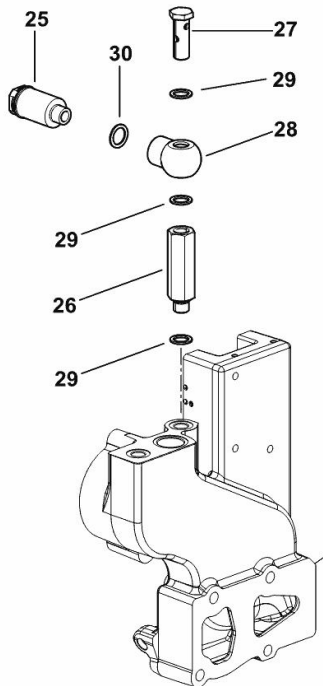

H9_Z75A0_00_0-A-001

PARTS SET - ENGINE MOUNTING

Fig.	P/n	QTY	Name
------	-----	-----	------

Notes:

[6060 ->14885] -> 15289

25	16064285	1	connection
26	2.3249.800.2	1	pipe union m14x1.5
27	2.3249.799.2	1	pipe union m14x1.5
28	2.3249.694.2	1	pipe fitting
29	2.1560.010.0	3	gasket 14.2 x 20
30	2.1560.012.0	1	gasket 16.2 x 22