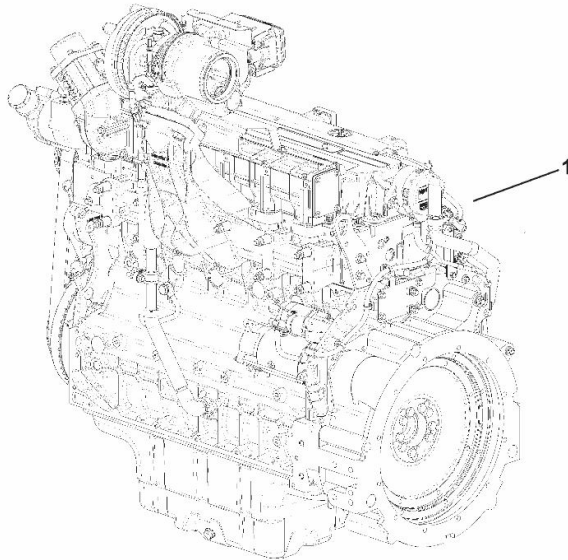

ENGINE TCD 6.1 L6 T4I

Fig.	P/n	QTY	Name
------	-----	-----	------

Notes:

[6060 HTS -> 16001]

1	25009712	1	engine TCD 6.1 L6 T4I ON ORDERING PLEASE ENGINE NO. REQUIRED
---	----------	---	--

H9_QA1A0_00_0-A-001

PARTS SET - ENGINE MOUNTING

Fig.	P/n	QTY	Name
------	-----	-----	------

Notes:

[6060 HTS -> 16001]

1	16061890	2	vent
4	16064263	2	pipe fitting m 22 p.1.5 / 3.8"
5	0.019.9138.3	2	tube
6	16064262	2	pipe fitting m 22 p.1.5 / 1.2"
7	0.019.4734.4	2	valve