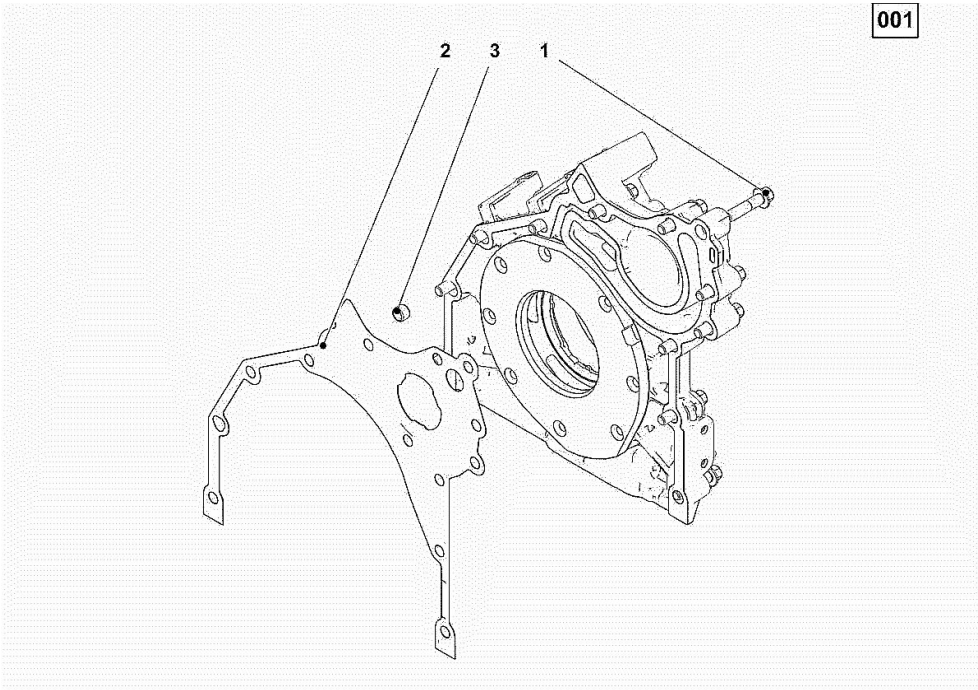

11320582 11334021 11334022 11334023 11339509 11344878 11344879 11344880 11344881 11383702 11390703
11396012 11396013 11396014 11406332 11406333 11406334 11406335 11408568 11408569 11408570 11408571
11408572 11411882 11411883 11411884 11429051 11429052 11429053 11429054 11434039 11434040 11439610
11439611 11473414 11473415 11508855 11508856 11508857 11508858 11508859 11508860 11508861 11508862
11508863 11508864 11508865 11508866 11508867 11508868 11508869 11508870 11508871 11508872 11508873
11508874 11508875 11508876 11508877 11508878 11508879 11508880 11508881 11508882 11508883 11508884
11508885 11508886 11508887 11508888 11508889 11508890 11508891 11508892 11508893 11508894 11508895
11508896 11508897 11508898 11508899 11511889 11511890 11511891 11511892 11511893 11511894 11511895
11511896 11511897 11511898 11511899 11511900 11511901 11511902 11511903 11511904 11511905 11511906
11511907 11511908 11511909 11511910 11511911 11511912 11511913 11511914 11511915 11511916 11511917
11511918 11511919 11511920 11511921 11511922 11511923 11511924 11511925 11511926 11511927 11511928
11518074 11518075 11518076 11518077 11518078 11518079 11518080 11518081 11518082 11518083 11518084
11518085 11518086 11518087 11518088 11518089 11518090 11518091 11518092 11518093 11518094 11518095
11518096 11518097 11518098 11518099 11518100 11518101 11518102 11518103 22000554

1	01143362	12	screw 5 Nm, 30 Nm. consult workshop manual EN 1662 -F-M8X35-10.9-A4C
2	04504325	1	gasket
3	01181406	1	bushing H 2341 -B11X8-FE/ZN12C*