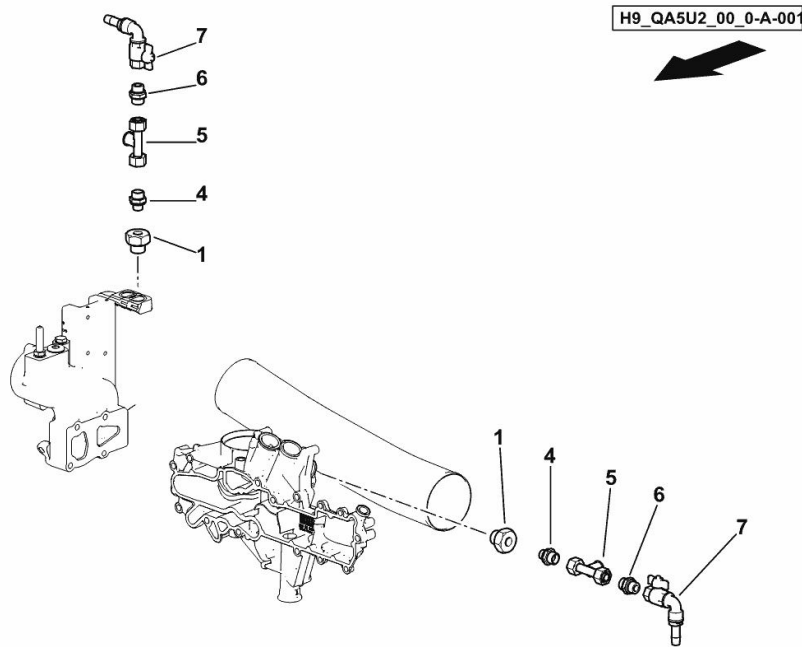

ENGINE TCD 6.1 L6 T4I

Fig.	P/n	QTY	Name
------	-----	-----	------

Notes:

[6060 HTS -> 16001]

1	25009712	1	engine TCD 6.1 L6 T4I ON ORDERING PLEASE ENGINE NO. REQUIRED
---	----------	---	--

H9_QA1A0_00_0-A-001

PARTS SET - ENGINE MOUNTING

Fig.	P/n	QTY	Name
------	-----	-----	------

Notes:

[6060 HTS -> 16001]

1	16061890	2	vent
4	16064263	2	pipe fitting m 22 p.1.5 / 3.8"
5	0.019.9138.3	2	tube
6	16064262	2	pipe fitting m 22 p.1.5 / 1.2"
7	0.019.4734.4	2	valve

PARTS SET - ENGINE MOUNTING

Fig.	P/n	QTY	Name
------	-----	-----	------

Notes:

[6060 HTS -> 16001] -> 16487

25	16064285	1	connection
26	2.3249.800.2	1	pipe union m14x1.5
27	2.3249.799.2	1	pipe union m14x1.5
28	2.3249.694.2	1	pipe fitting
29	2.1560.010.0	3	gasket 14.2 x 20
30	2.1560.012.0	1	gasket 16.2 x 22