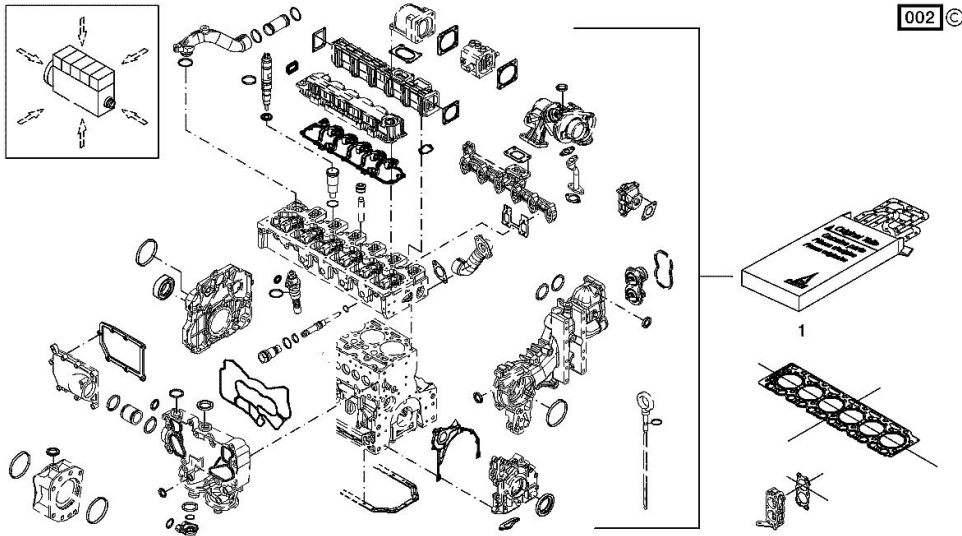

1	02937844	1	gasket set THE KIT DOES NOT CONTAIN ALL THE GASKETS: SEE SM 0199-99-9449