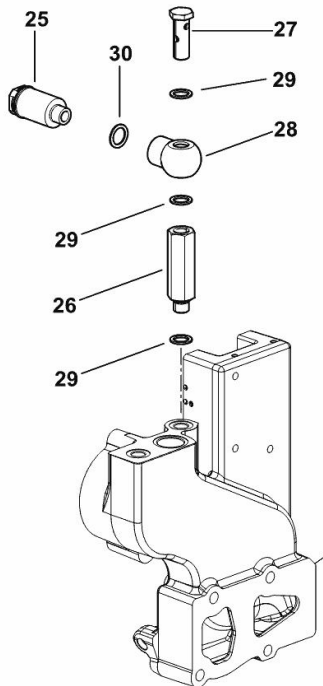

ENGINE TCD 6.1 L6 T4I

Fig.	P/n	QTY	Name
------	-----	-----	------

Notes:

[6060 HTS -> 16001]

1	25009712	1	engine TCD 6.1 L6 T4I ON ORDERING PLEASE ENGINE NO. REQUIRED
---	----------	---	--

H9_QA1A0_00_0-A-001

PARTS SET - ENGINE MOUNTING

Fig.	P/n	QTY	Name
------	-----	-----	------

Notes:

[6060 HTS -> 16001]

1	16061890	2	vent
4	16064263	2	pipe fitting m 22 p.1.5 / 3.8"
5	0.019.9138.3	2	tube
6	16064262	2	pipe fitting m 22 p.1.5 / 1.2"
7	0.019.4734.4	2	valve

PARTS SET - ENGINE MOUNTING

Fig.	P/n	QTY	Name
------	-----	-----	------

Notes:

[6060 HTS -> 16001] -> 16487

25	16064285	1	connection
26	2.3249.800.2	1	pipe union m14x1.5
27	2.3249.799.2	1	pipe union m14x1.5
28	2.3249.694.2	1	pipe fitting
29	2.1560.010.0	3	gasket 14.2 x 20
30	2.1560.012.0	1	gasket 16.2 x 22

1	01143362	12	screw 5 Nm, 30 Nm. consult workshop manual EN 1662 -F-M8X35-10.9-A4C
2	04504325	1	gasket
3	01181406	1	bushing H 2341 -B11X8-FE/ZN12C*

FASTENINGS

Fig.	P/n	QTY	Name
------	-----	-----	------