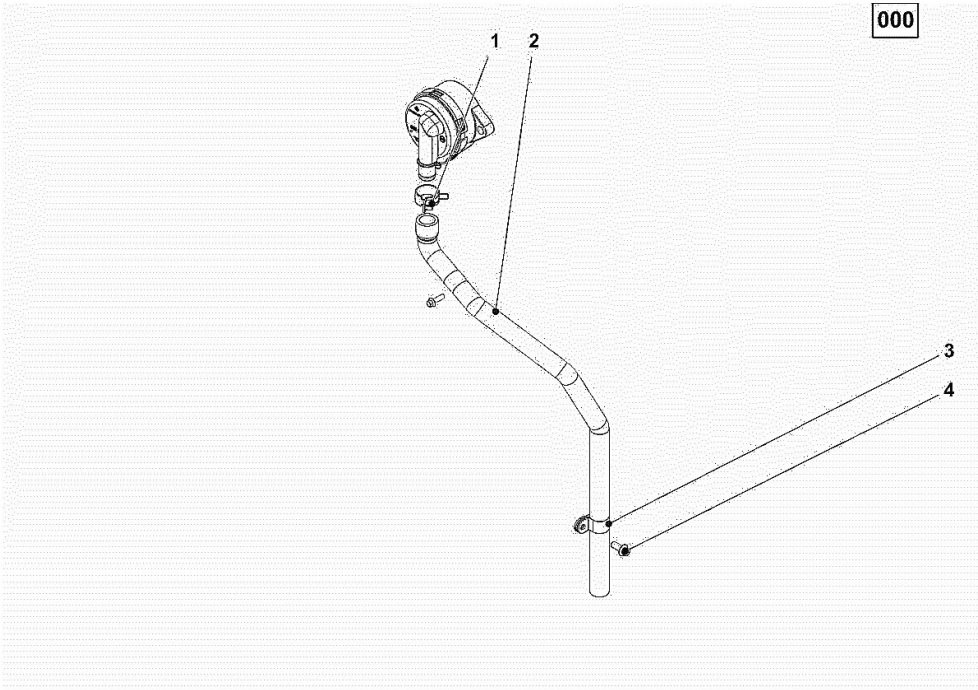

11320582 11334021 11334022 11334023 11339509 11344878 11344879 11344880 11344881 11383702 11390703
11396012 11396013 11396014 11406332 11406333 11406334 11406335 11408568 11408569 11408570 11408571
11408572 11411882 11411883 11411884 11429051 11429052 11429053 11429054 11434039 11434040 11439610
11439611 11473414 11473415 11508855 11508856 11508857 11508858 11508859 11508860 11508861 11508862
11508863 11508864 11508865 11508866 11508867 11508868 11508869 11508870 11508871 11508872 11508873
11508874 11508875 11508876 11508877 11508878 11508879 11508880 11508881 11508882 11508883 11508884
11508885 11508886 11508887 11508888 11508889 11508890 11508891 11508892 11508893 11508894 11508895
11508896 11508897 11508898 11508899 11511889 11511890 11511891 11511892 11511893 11511894 11511895
11511896 11511897 11511898 11511899 11511900 11511901 11511902 11511903 11511904 11511905 11511906
11511907 11511908 11511909 11511910 11511911 11511912 11511913 11511914 11511915 11511916 11511917
11511918 11511919 11511920 11511921 11511922 11511923 11511924 11511925 11511926 11511927 11511928
11518074 11518075 11518076 11518077 11518078 11518079 11518080 11518081 11518082 11518083 11518084
11518085 11518086 11518087 11518088 11518089 11518090 11518091 11518092 11518093 11518094 11518095
11518096 11518097 11518098 11518099 11518100 11518101 11518102 11518103 22000554

1	01178750	1	clamp DIN 3021 -A-29X15
2	04504657	1	tube
3	01173523	2	fascia DIN 3016 -1-A1-25X20-W1-2
4	01181433	1	screw 20 Nm EN 1662 -F-M8X20-LG2,5-10.9-ZNAL-A