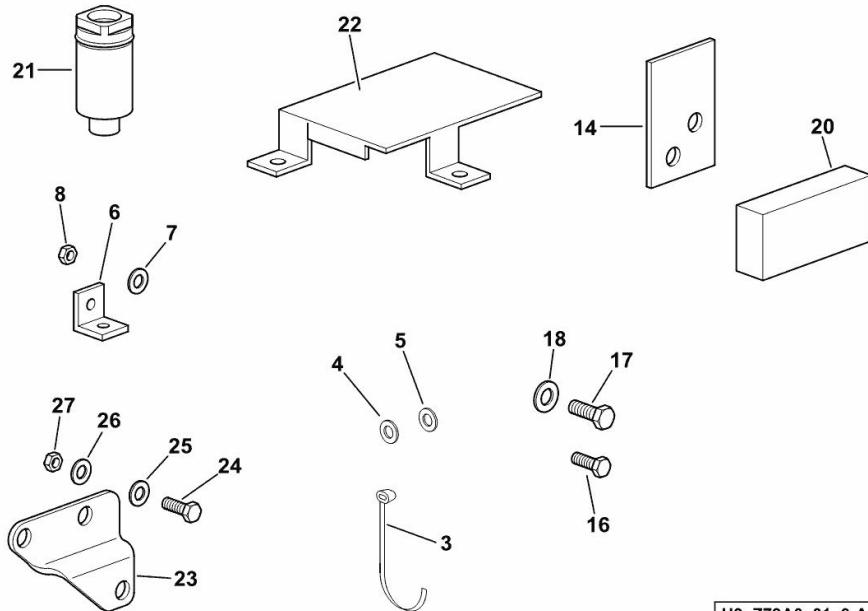

H9_Z78A0_00_0-A-001

PARTS SET - ENGINE MOUNTING

Fig.	P/n	QTY	Name
------	-----	-----	------

Notes:

[6090 HTS ->14885] 15211 <-

3	06216480	6	clamp 4,8 x 360
4	06214189	4	washer 6.4
5	01102797	2	washer 6, d128
6	16006188/10	1	support
7	01102797	2	washer 6, d128
8	01112813	2	nut m 6
14	16061552	4	plate
16	01112264	1	screw m 6 x 20, d933
17	01112299	1	screw m 8 x 12, d933
18	01102799	1	washer 8, d128
20	0.015.8833.0	1	shim 30 x 50 x 15
21	16064238	1	vent
22	16064187	1	small guard
23	0.017.5544.0	1	bracket
24	2.0114.207.2	2	screw m 8 p.1.25 x 20
25	2.1474.009.2	1	spring washer 8
26	2.1310.004.2	2	flat washer 8.4x17
27	2.1120.005.2	1	nut m 8 p.1.25

H9_Z79A0_01_0-A-002

Section: B0 - ENGINE

PARTS SET - ENGINE MOUNTING

Fig.	P/n	QTY	Name
------	-----	-----	------

Notes:

[6090 HTS ->14885] -> 15020

3	06216480	6	clamp 4,8 x 360
4	06214189	4	washer 6.4
5	01102797	2	washer 6, d128
6	16006188/10	1	support
14	16061552	4	plate
16	01112264	1	screw m 6 x 20, d933
17	01112299	1	screw m 8 x 12, d933
18	01102799	1	washer 8, d128
20	0.015.8833.0	1	shim 30 x 50 x 15
21	16064238	1	vent
22	16064187	1	small guard
23	0.017.5544.0	1	bracket
24	2.0114.207.2	2	screw m 8 p.1.25 x 20
25	2.1474.009.2	1	spring washer 8
26	2.1310.004.2	2	flat washer 8.4x17
27	2.1120.005.2	1	nut m 8 p.1.25