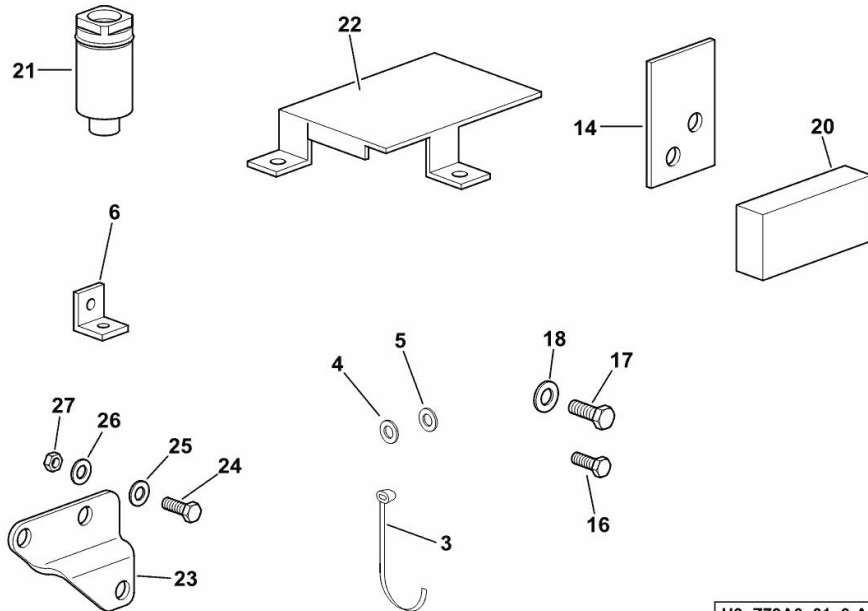

H9_Z78A0_00_0-A-001

PARTS SET - ENGINE MOUNTING

Fig.	P/n	QTY	Name
------	-----	-----	------

Notes:

[6090 HTS ->14885] 15211 <-

3	06216480	6	clamp 4,8 x 360
4	06214189	4	washer 6.4
5	01102797	2	washer 6, d128
6	16006188/10	1	support
7	01102797	2	washer 6, d128
8	01112813	2	nut m 6
14	16061552	4	plate
16	01112264	1	screw m 6 x 20, d933
17	01112299	1	screw m 8 x 12, d933
18	01102799	1	washer 8, d128
20	0.015.8833.0	1	shim 30 x 50 x 15
21	16064238	1	vent
22	16064187	1	small guard
23	0.017.5544.0	1	bracket
24	2.0114.207.2	2	screw m 8 p.1.25 x 20
25	2.1474.009.2	1	spring washer 8
26	2.1310.004.2	2	flat washer 8.4x17
27	2.1120.005.2	1	nut m 8 p.1.25

H9_Z79A0_01_0-A-002

Section: B0 - ENGINE

PARTS SET - ENGINE MOUNTING

Fig.	P/n	QTY	Name
------	-----	-----	------

Notes:

[6090 HTS ->14885] -> 15020

3	06216480	6	clamp 4,8 x 360
4	06214189	4	washer 6.4
5	01102797	2	washer 6, d128
6	16006188/10	1	support
14	16061552	4	plate
16	01112264	1	screw m 6 x 20, d933
17	01112299	1	screw m 8 x 12, d933
18	01102799	1	washer 8, d128
20	0.015.8833.0	1	shim 30 x 50 x 15
21	16064238	1	vent
22	16064187	1	small guard
23	0.017.5544.0	1	bracket
24	2.0114.207.2	2	screw m 8 p.1.25 x 20
25	2.1474.009.2	1	spring washer 8
26	2.1310.004.2	2	flat washer 8.4x17
27	2.1120.005.2	1	nut m 8 p.1.25