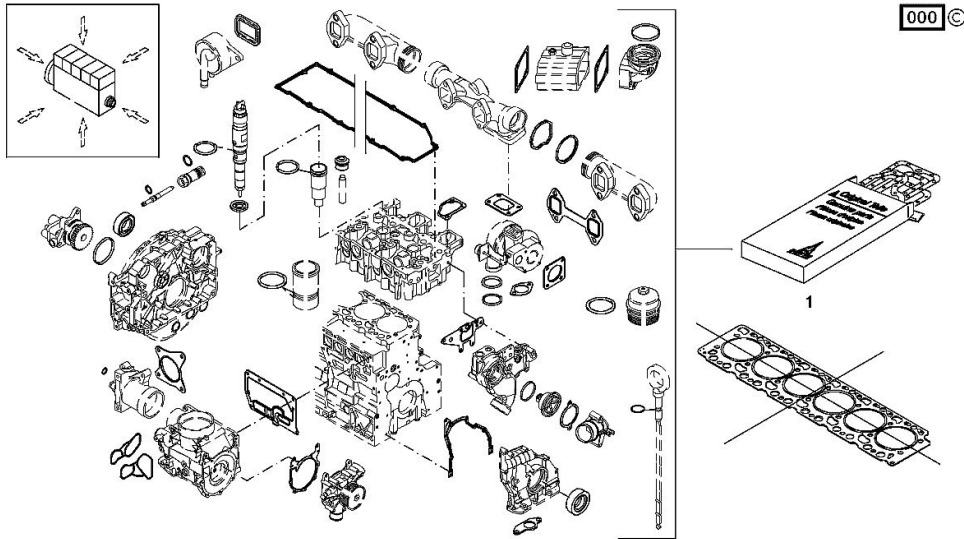

Section: B0 - ENGINE
SERIE GUARNIZIONI

Fig.	P/n	QTY	Name

Notes:
[6090 HTS ->14885]

Engine serial number:

10425646 10425647 10510987 10510988 10510989 10510990 10510991 10547559 10547560 10547561 10547562
10547563 10547564 10547565 10547566 10547567 10547568 10564524 10564525 10564526 10564527 10564528
10564529 10564530 10564531 10564532 10564533 10567964 10567965 10567966 10567967 10567968 10567969
10567970 10567971 10567972 10567973 10580682 10580683 10580684 10580685 10580686 10580687 10580688
10580689 10580690 10580691 10599926 10599927 10599928 10599929 10599930 10599931 10599932 10599933
10599934 10599935 10608915 10608916 10608917 10608918 10608919 10608920 10608921 10608922 10609698
10609699 10615377 10615378 10615379 10615380 10615381 10615382 10615383 10615384 10615385 10615386
10619638 10619639 10619640 10619641 10619642 10619643 10619644 10619645 10619646 10619647 10621385
10621386 10621387 10621388 10621389 10621390 10621391 10621392 10621393 10621394 10629948 10629949
10629950 10629951 10629952 10629953 10629954 10629955 10634605 10634606 10634607 10634608 10634609
10634610 10634611 10634612 10634613 10634614 10634615 10634616 10634617 10634618 10634619 10634620

1	02937644	1	gasket set THE KIT DOES NOT CONTAIN ALL THE GASKETS: SEE SM 0199-99-9449