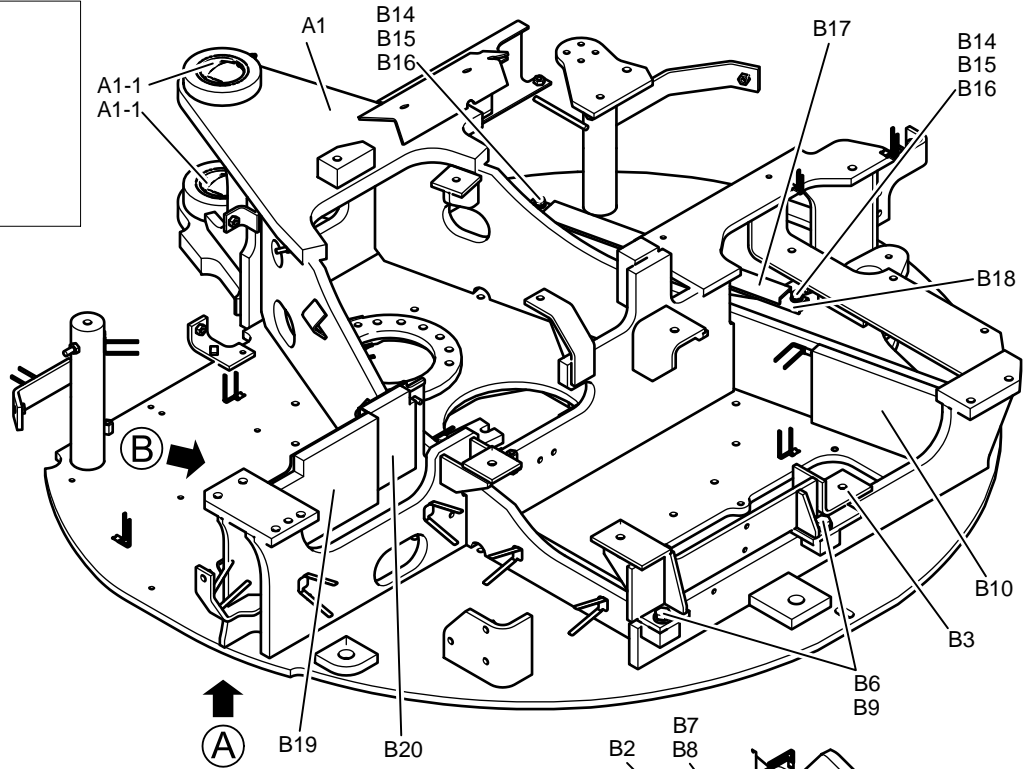

SECTION INDEX

963-19	1	DECALS (CEMA MARK)
965-18	1	DECALS (CAB)
968-30	1	DECALS
985-18	1	DECALS (ISO)
986-18	1	DECALS
986-26	1	DECALS
987-30	1	DECALS

UPPER FRAME
TELAIO SUPERIORE
CHASSIS SUPERIEUR
RAHMENOBEN