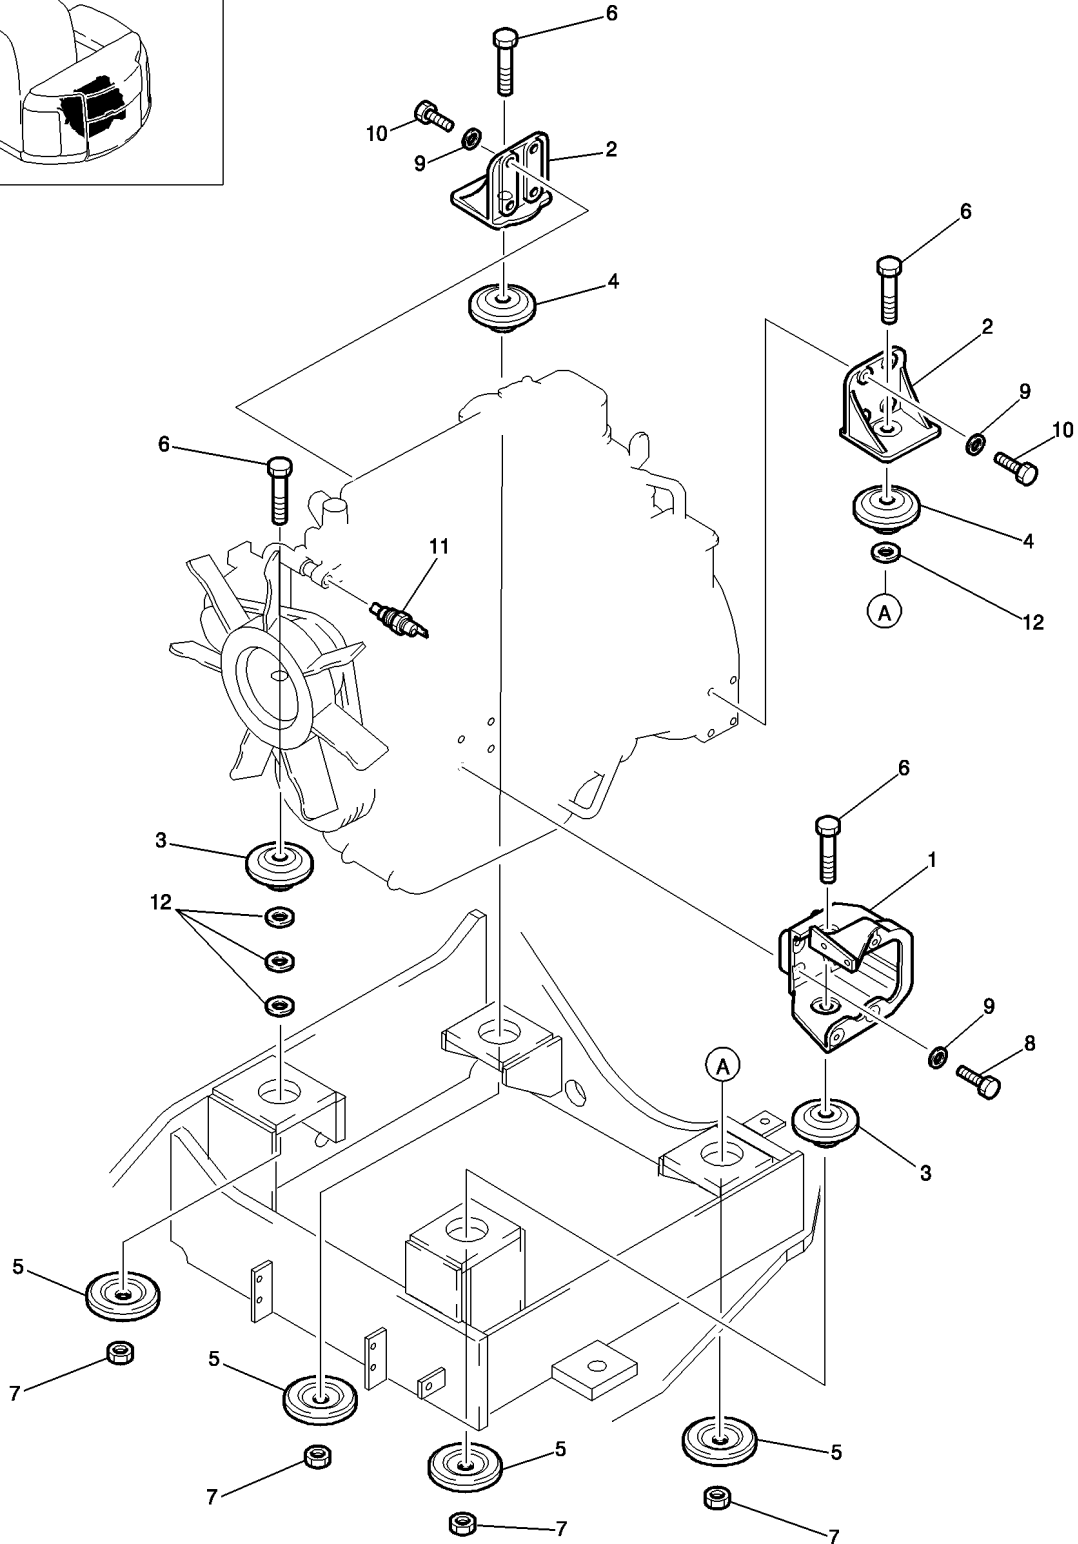

SECTION INDEX

Engine

---

0 - FILTERS	00	MAINTENANCE PARTS
0 - VERSION	00	IDENTIFICATION AND VERSION LIST
0.000	01	ENGINE SUSPENSIONS
0.001	01	AIR CLEANER
0.001	02	AIR CLEANER
0.002	01	MUFFLER
0.003	01	RADIATOR
0.003	02	RADIATOR - COMPONENTS
0.004	01	ACCELERATOR CONTROLS
0.021	01	ENGINE
0.021	02	ENGINE
0.040	01	CRANKCASE
0.042	01	ENGINE OIL SUMP
0.043	01	CRANKCASE COVERS
0.060	01	CYLINDER HEAD
0.060	02	CYLINDER HEAD
0.071	01	INTAKE MANIFOLD
0.077	01	EXHAUST MANIFOLD
0.080	01	CAMSHAFT AND VALVE
0.080	02	CRANKSHAFT, PISTON AND FLYWHEEL
0.149	01	INJECTION EQUIPMENT
0.149	02	INJECTION EQUIPMENT
0.149	03	INJECTION PUMP - COMPONENTS
0.149	04	INJECTION PUMP - COMPONENTS
0.149	05	INJECTION PUMP - COMPONENTS
0.149	06	INJECTION EQUIPMENT
0.149	07	INJECTION EQUIPMENT
0.200	01	FUEL FILTER
0.200	02	FUEL FILTER
0.200	03	FUEL FILTER
0.203	01	PIPING - FUEL
0.302	01	OIL FILTERS - ENGINE
0.305	01	PIPING - ENGINE OIL
0.323	01	VENTILATION SYSTEM
0.326	01	THERMOSTAT - ENGINE COOLING SYSTEM
0.340	01	WATER PUMP - CONTROL
0.340	02	WATER PIPING; ENGINE
0.360	01	STARTER MOTOR
0.360	02	STARTER MOTOR - COMPONENTS
0.400	01	ALTERNATOR
0.400	02	ALTERNATOR - COMPONENTS
0.450	01	HOOKS - ENGINE

ENGINE SUSPENSIONS
SOSPENSIONI MOTORE
MOTORAUFGAENGUNG
SUSPENSIONS DU MOTEUR