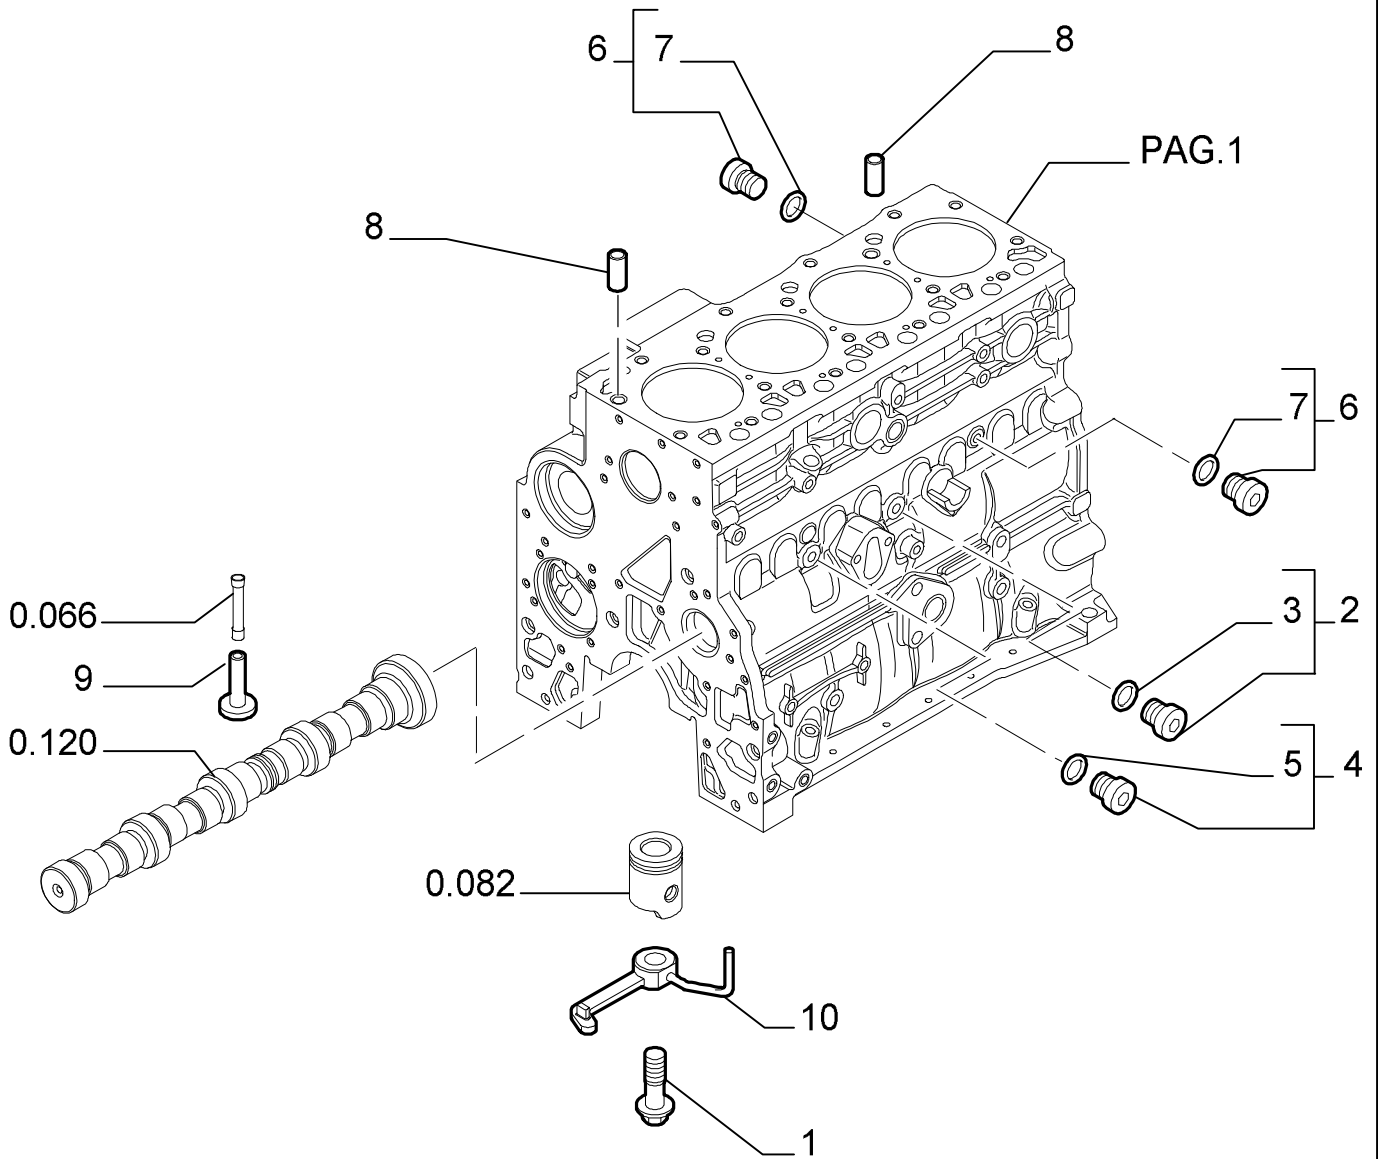

SECTION INDEX

638A	03	ACCESSORY ENGINE - STARTER
638A	04	ACCESSORY ENGINE- ALTERNATOR
638A	05	ACCESSORY ENGINE - BRACKET MUFFLER
639A	01	ACCESSORY ENGINE
639A	02	ACCESSORY ENGINE - VENTILATOR
639A	03	ACCESSORY ENGINE - STARTER
639A	04	ACCESSORY ENGINE- ALTERNATOR

0.040

02

p1

12/05

CYLINDER BLOCK
BLOCCO CILINDRI
BLOC CYLINDRES
ZYLINDERBLOCK

1