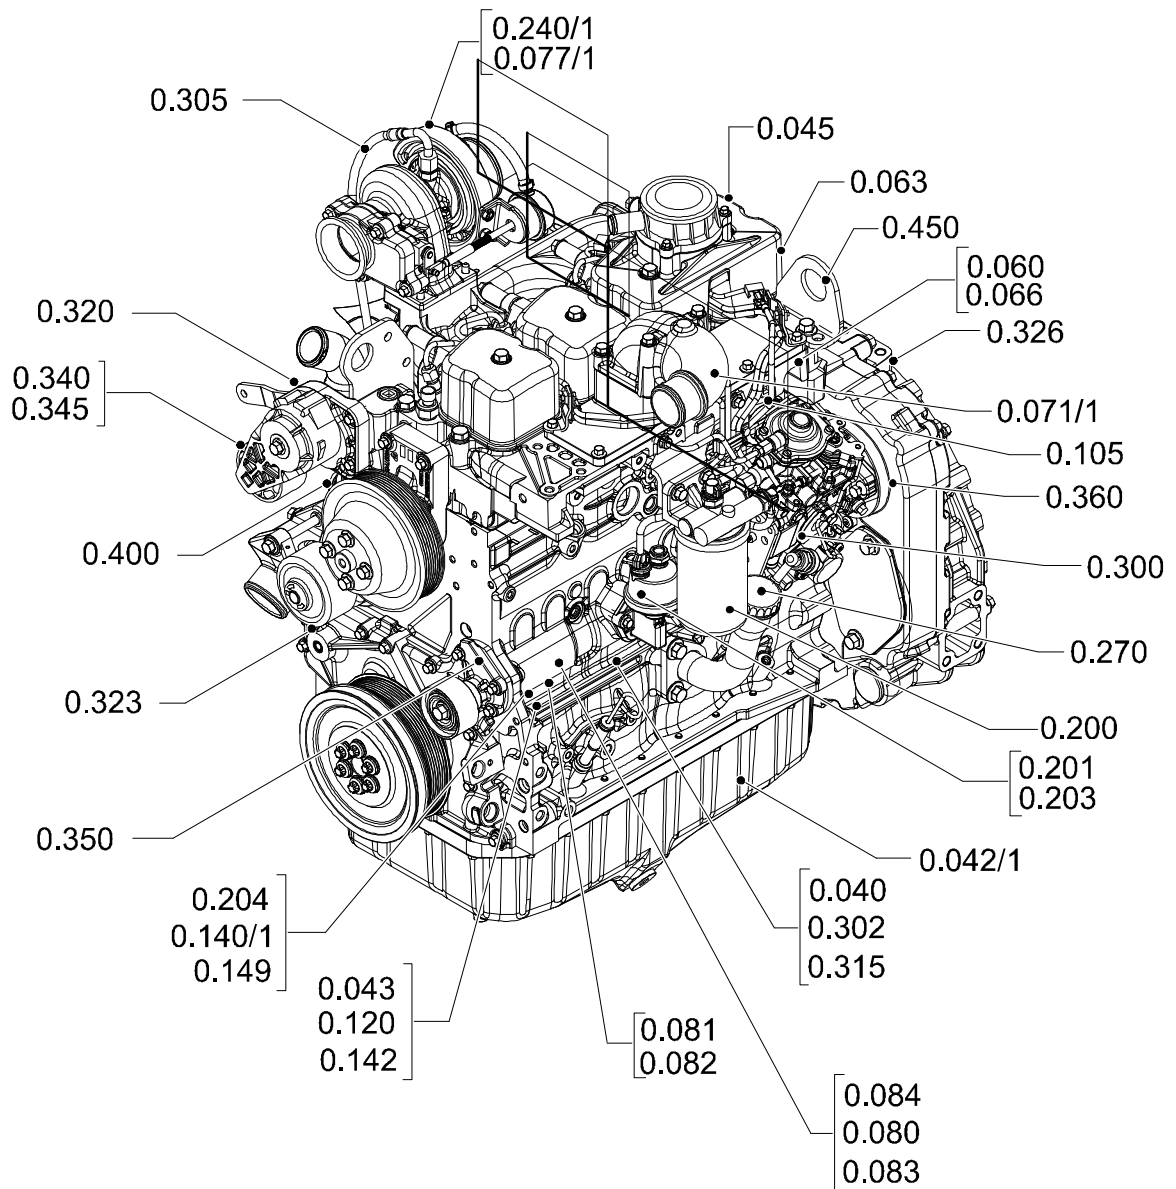

SECTION INDEX

636A	03	ACCESSORY ENGINE - VENTILATOR
636A	04	ACCESSORY ENGINE- ALTERNATOR
636A	05	ACCESSORY ENGINE - BRACKET MUFFLER
636A	06	ACCESSORY ENGINE - STARTER
638A	01	ACCESSORY ENGINE
638A	02	ACCESSORY ENGINE - VENTILATOR
638A	03	ACCESSORY ENGINE - STARTER
638A	04	ACCESSORY ENGINE- ALTERNATOR
638A	05	ACCESSORY ENGINE - BRACKET MUFFLER

ENGINE 1/2
MOTORE 1/2
MOTEUR 1/2
MOTOR 1/2

1