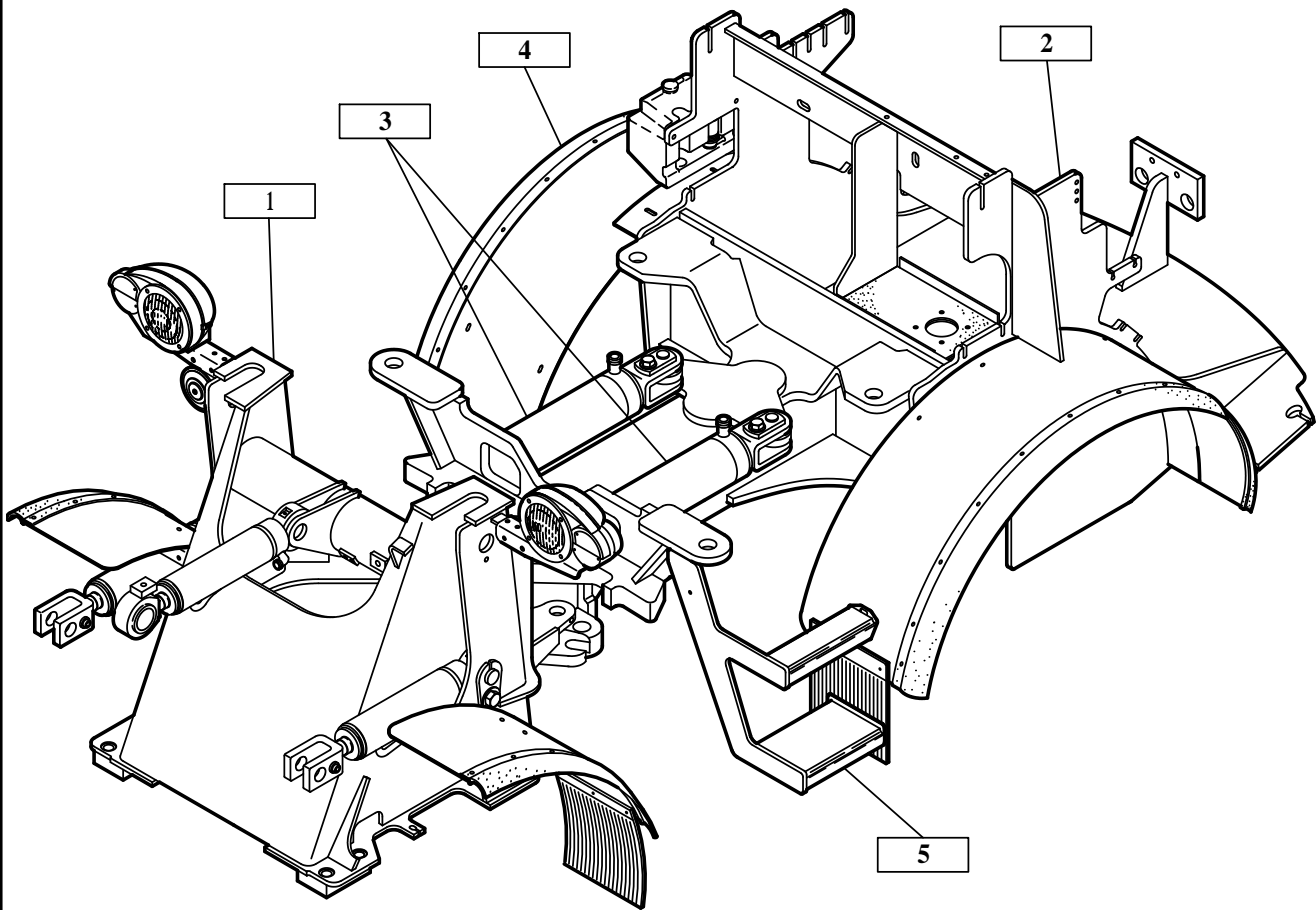

SECTION INDEX

13.222	2987654000	EXHAUST SYSTEM
13.230	2987623000	INTAKE SYSTEM INSTALL.MATERIAL
13.300	2987269005	FUEL SYSTEM
15.120	2987067000	COOLING SYSTEM ENGINE OIL INSTALL.MATERIAL
15.121	2987087002	COMB. COOL. SYST. WATER/OIL MOUNTING PARTS
15.122	2988638000	RADIATOR ENGINE OIL
16.082	2988736001	TRANSFER GEARBOX
16.082	2988744001	TRANSFER GEARBOX FAST GEAR
16.082	2988745001	TRANSFER GEARBOX FAST GEAR
16.600	2988308000	DIFFERENTIAL
16.600	2988309000	DIFFERENTIAL
16.600	2988731000	DIFFERENTIAL
16.600	2988732000	DIFFERENTIAL
16.610	2988741000	DIFFERENTIAL SELF-LOCKING REAR
17.102	2987085000	COUPLING/CLUTCH
19.202	2988313000	SERVICE BRAKE FRONT AXLE

FRAME BASIC MACHINE WITH MOUNT. PARTS
TELAIO MACCHINA BASE SERIE MONTAGGIO
CADRE ENGINE DE BASE AV. PIECES MONT.
RAHMEN GRUNDGERAET MIT ANBAUTEILEN

1