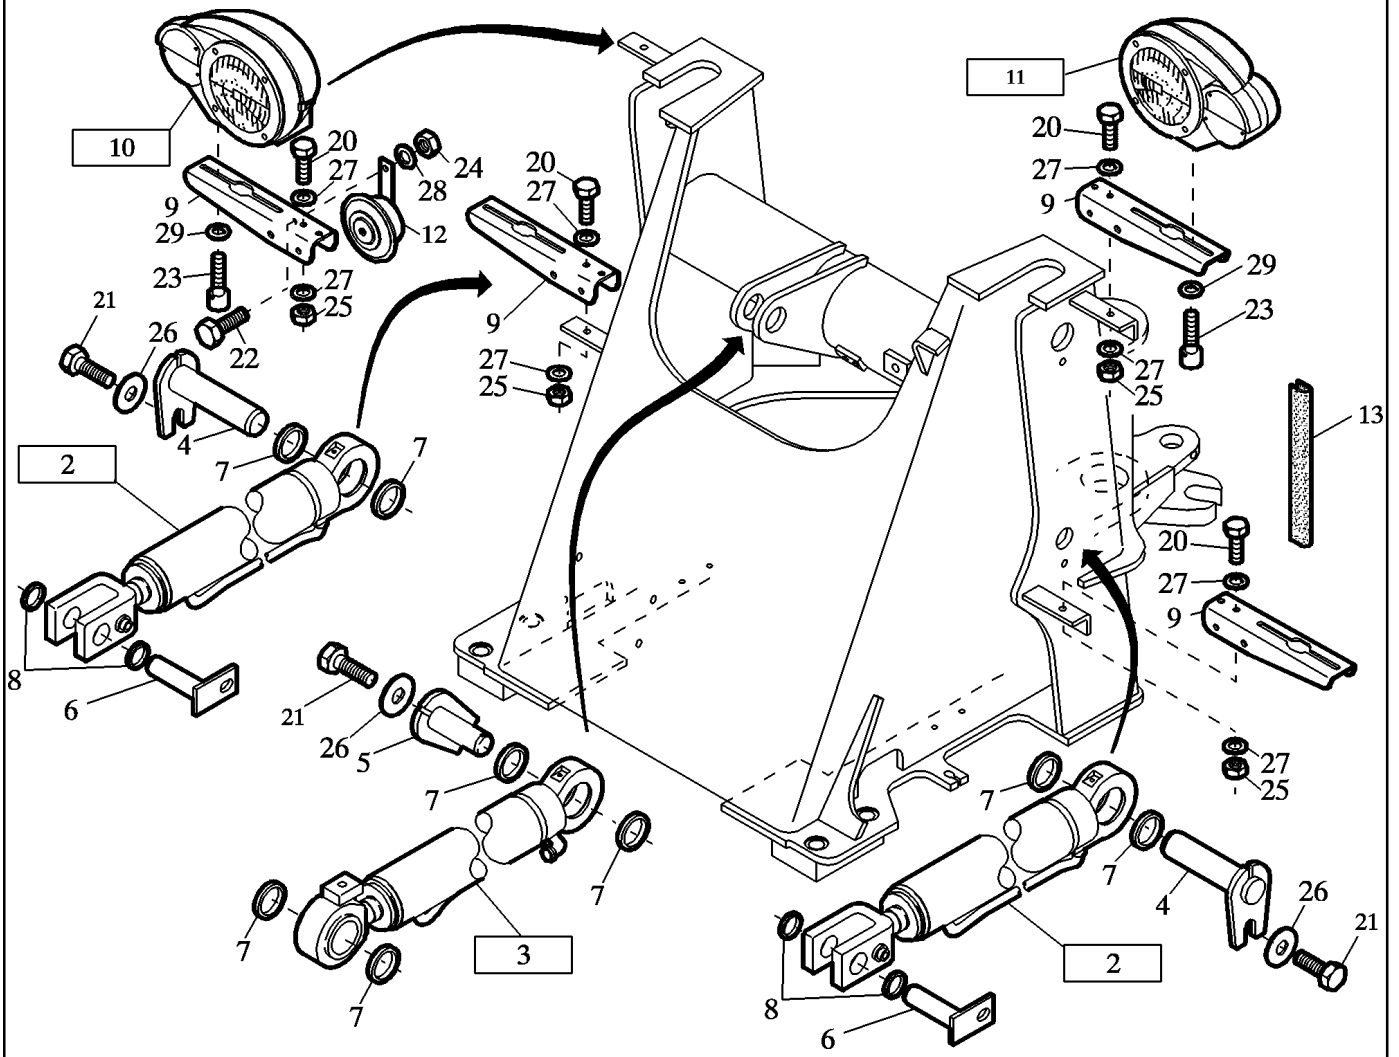

BASTIDOR APARATO BASE C. PIEZAS DE MONT
RAMME
FRAME BASIC MACHINE WITH MOUNT. PARTS
FRAME BASIC MACHINE WITH MOUNT. PARTS

R	N	P.N.	MOD	Q	Description Denominacion	Descrizione Beskrivelse	Bezeichnung Denominação	Description Beschrijving	L.C.
1		NS		1	FRONT FRAME WITH MOUNT. PARTS SEE FIGURE 01.400/2991102000	NON GESTITO	KEIN ERSATZTEIL	NON FOURNI	061N
					NO SE REPARA	NOT SERVICED	NOT SERVICED	NIET GESTOCKEERD	
2		NS		1	REAR FRAME WITH MOUNT. PARTS SEE FIGURE 01.500/2988690002	NON GESTITO	KEIN ERSATZTEIL	NON FOURNI	061N
					NO SE REPARA	NOT SERVICED	NOT SERVICED	NIET GESTOCKEERD	
3		NS		1	JOINT PARTS FRAME SEE FIGURE 01.450/2987093000	NON GESTITO	KEIN ERSATZTEIL	NON FOURNI	061N
					NO SE REPARA	NOT SERVICED	NOT SERVICED	NIET GESTOCKEERD	
4		NS		1	WHEEL COVER INSTALL.MATERIAL SEE FIGURE 01.680/2988691000	NON GESTITO	KEIN ERSATZTEIL	NON FOURNI	061N
					NO SE REPARA	NOT SERVICED	NOT SERVICED	NIET GESTOCKEERD	
5		NS		1	STEPS INSTALL.MATERIAL SEE FIGURE 01.810/2991947000	NON GESTITO	KEIN ERSATZTEIL	NON FOURNI	061N
					NO SE REPARA	NOT SERVICED	NOT SERVICED	NIET GESTOCKEERD	
990		{2840040}		AR	FRAME				

FRONT FRAME WITH MOUNT. PARTS
TELAIO ANTERIORE SERIE MONTAGGIO
VORDERRAHMEN MIT ANBAUTEILEN
CHASSIS AVANT AV. PIECES MONT.

1