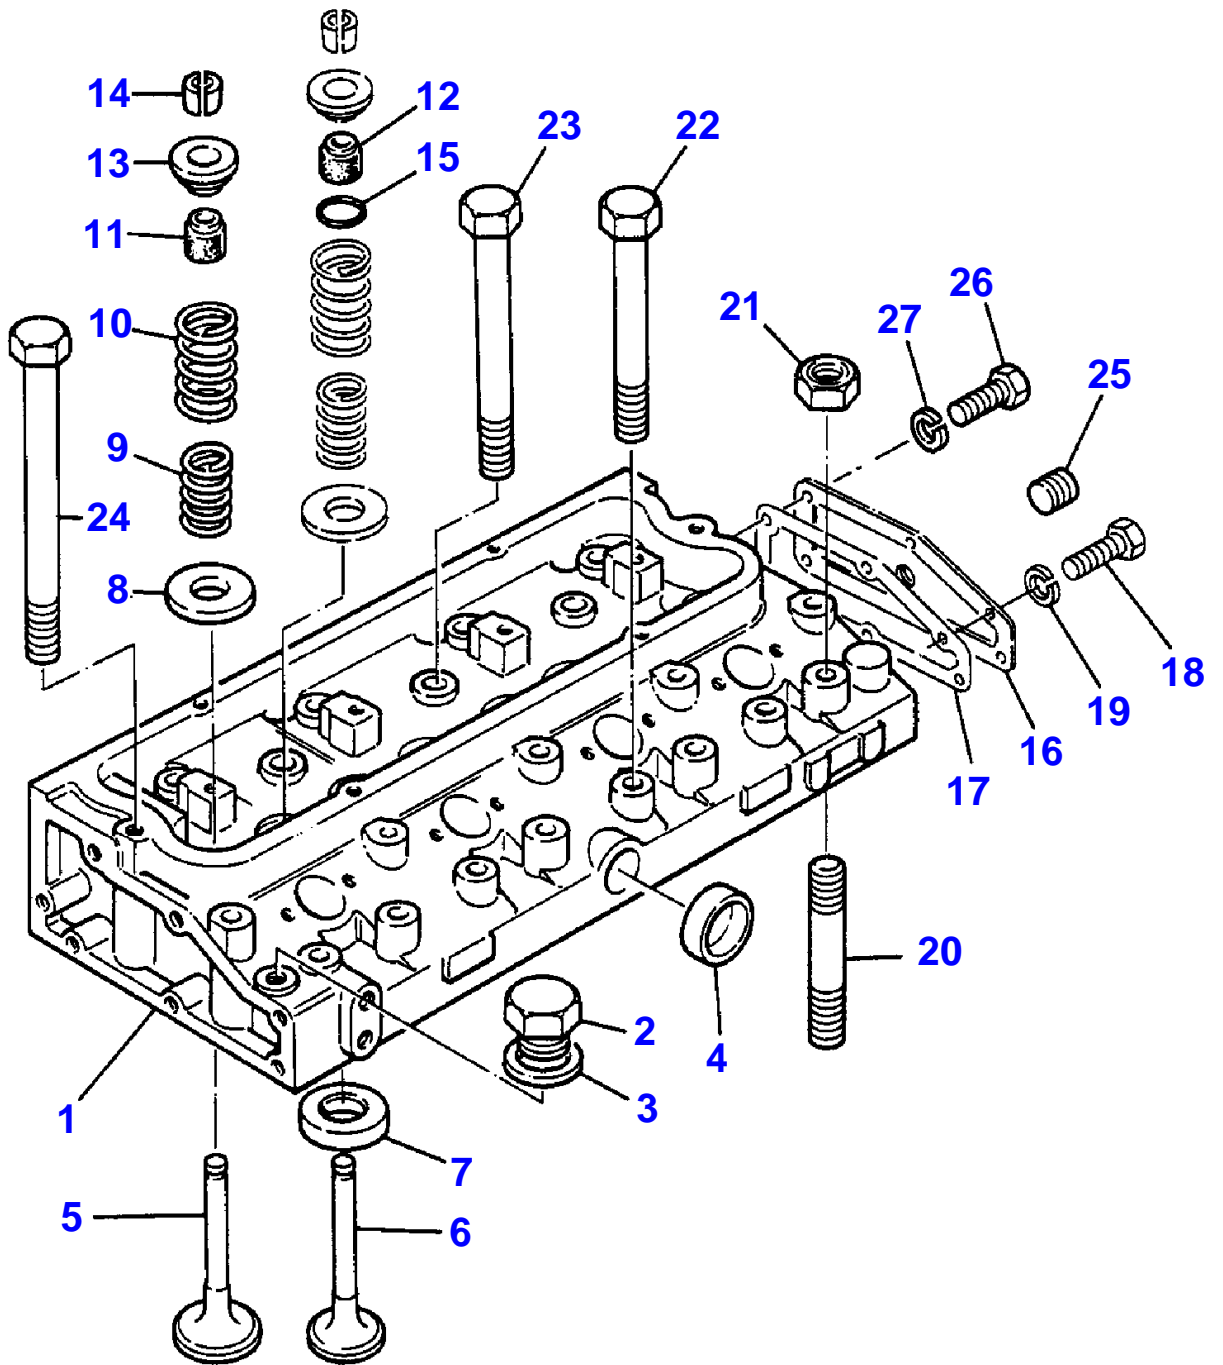

L-0566-04M-A

CYLINDER HEAD

Item	Part Number	Qty	Description	Comments
1	ZZ80054	1	Kit, Cyl. Head	(C)
2	0650203	1	Plug	(INCL. IN ITEM 1)
3	2411107	1	Washer	(INCL. IN ITEM 1)
4	0650563	1	Plug	(INCL. IN ITEM 1)
5	31431641	4	Valve Inlet	(INCL. IN ITEM 1)
	31431401	X	Valve Inlet	Thickness (+) 0.08 MM
	31431402	X	Valve Inlet	Thickness (+) 0.38 MM
	31431403	X	Valve Inlet	Thickness (+) 0.75 MM
6	31431881	4	Valve Exhaust	(INCL. IN ITEM 1)
	31431882	X	Valve Exhaust	Thickness (+) 0.08 MM
	31431883	X	Valve Exhaust	Thickness (+) 0.38 MM
	31431884	X	Valve Exhaust	Thickness (+) 0.75 MM
7	33152139	8	Insert	(INCL. IN ITEM 1)
8	33415118	8	Washer	(INCL. IN ITEM 1)
9	0780273	8	Spring	(INCL. IN ITEM 1)
10	0780272	8	Spring	(INCL. IN ITEM 1)
11	33817125	4	Seal	(INCL. IN ITEM 1)
12	33817117	4	Seal	(INCL. IN ITEM 1)
13	33423147	8	Cap	(INCL. IN ITEM 1)
14	33173108	8	Cotter	(INCL. IN ITEM 1)
				(A)
15	2415B201	4	O Ring	(INCL. IN ITEM 1)
16	37532116	1	Cover	(INCL. IN ITEM 1)
17	36851409	1	Joint	(INCL. IN ITEM 1)
18	0746254	5	Setscrew	(INCL. IN ITEM 1)
	0746254	6	Setscrew	From Serial or Engine Number U895215K (INCL. IN ITEM 1)
				Up to Serial or Engine Number U895214K
19	0920053	5	Washer	(INCL. IN ITEM 1)
	0920053	6	Washer	From Serial or Engine Number U895215K (INCL. IN ITEM 1)
				Up to Serial or Engine Number U895214K
20	32526312	2	Stud	Up to Serial or Engine Number U874811J
21	33221316	2	Nut	Up to Serial or Engine Number U874811J
22	32181424	8	Screw	(B)
23	32181425	12	Screw	
24	32181426	2	Screw	
25	2431154	1	Plug	
26	0746255	1	Setscrew	(INCL. IN ITEM 1)
				From Serial or Engine Number U895215K
27	0920053	1	Washer	(INCL. IN ITEM 1)
				From Serial or Engine Number U895215K (C)
				WAS A5BD2631 USE U5BD0004 WITH 33813131 AND 338131 29 OR 3281M001 (SEE 0587L01M)
				(A)
				SERVICED IN PAIRS
				(B)
				6 OFF UP TO ENGINE NO.U874811J