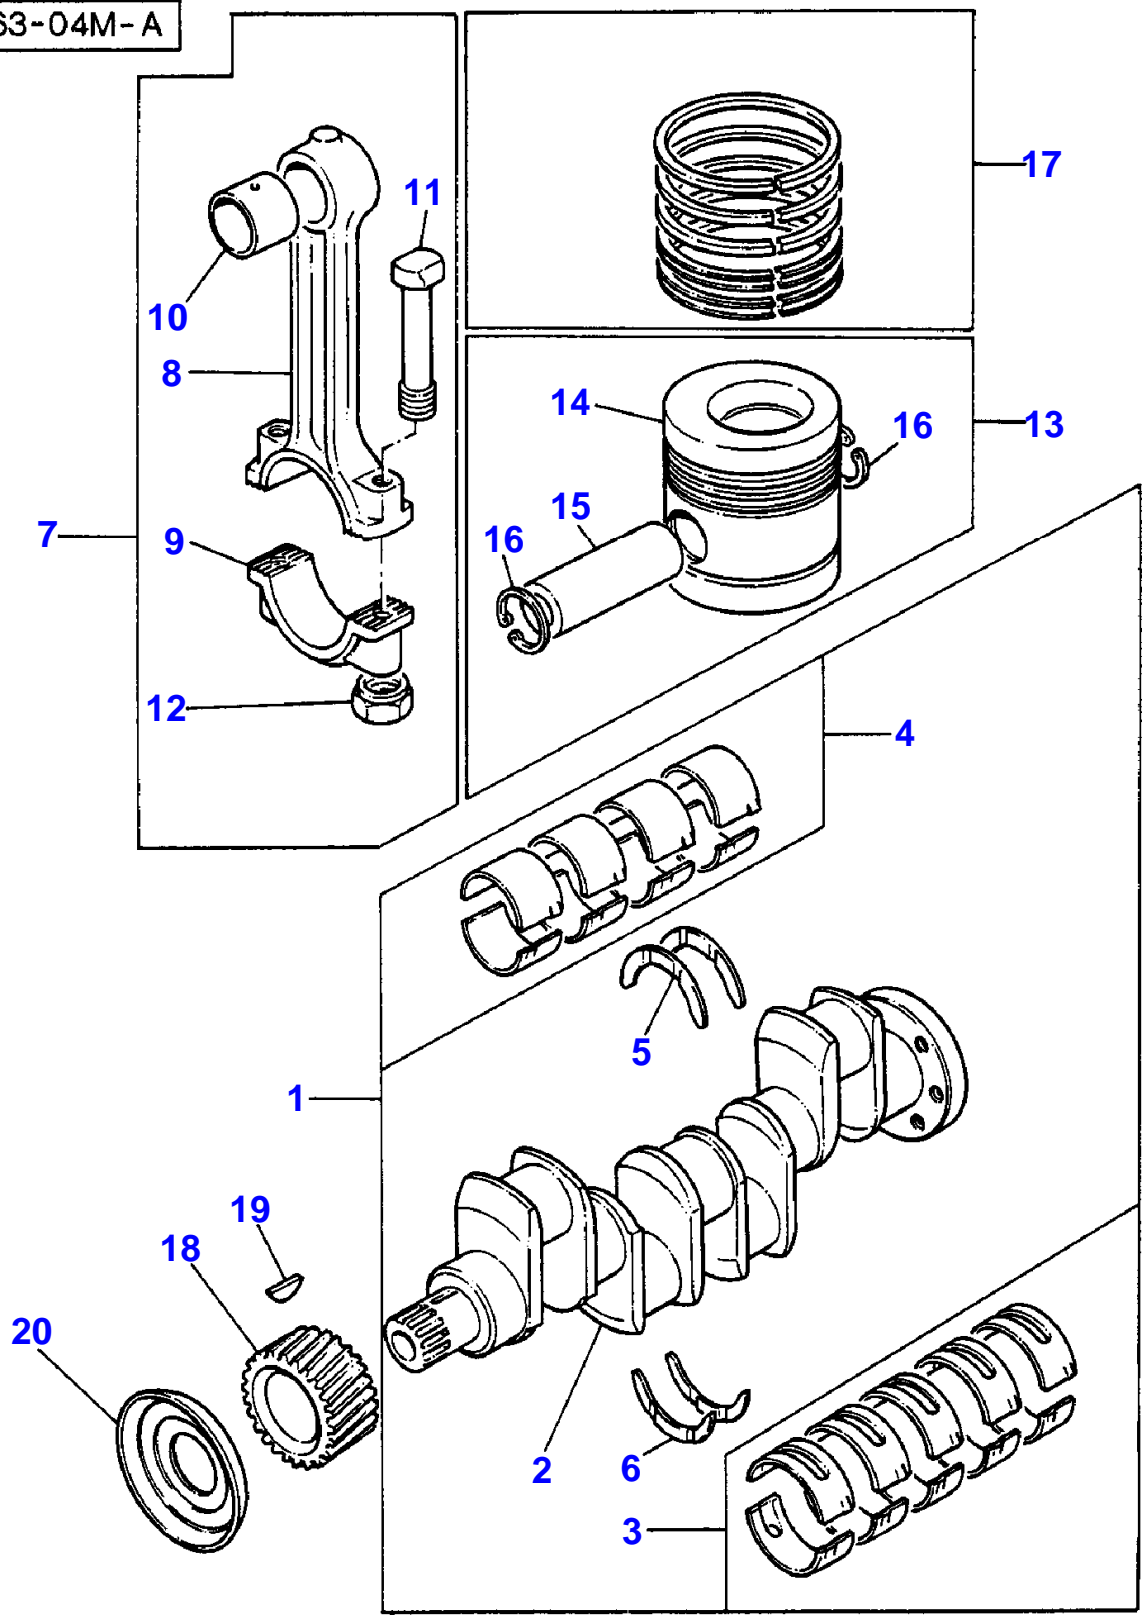

L-0563-04M-A

CRANKSHAFT

Item	Part Number	Qty	Description	Comments
1	94433	1	Kit, Crankshaft	
2		1	Crankshaft	(INCL. IN ITEM 1) Not serviced, order REF. 1
3	81558	X	Kit, Bearing	(INCL. IN ITEM 1) (A) Thickness (-) 0,25 MM
3	81558B	X	Kit, Bearing	(A) (-) 0,55 MM
3	81558C	X	Kit, Bearing	(A) Thickness (-) 0,75 MM
4	85042	1	Kit, Bearing	(INCL. IN ITEM 1) (A)
	85042A	X	Kit, Bearing	(A) Thickness (-) 0,25 MM
4	85042B	X	Kit, Bearing	(A) Thickness (-) 0,50 MM
4	85042C	X	Kit, Bearing	(A) (-) 0.75 Thickness (-) 0,75 MM
5	31137311	2	Washer	(INCL. IN ITEM 1)
	31137312	X	Thrust Washer	Thickness (+) 0.19 MM
6	31137321	2	Washer	(INCL. IN ITEM 1)
	31137322	X	Thrust Washer	Thickness (+) 0.19 MM
7	M7BJ0015	4	Kit, Conrod	
8		1	Conrod	Not serviced, order REF. 7
9		1	Cap	Not serviced, order REF. 7
10	31134123	1	Bush	(INCL. IN ITEM 7)
11	32762116	2	Bolt	(INCL. IN ITEM 7)
12	33221328	2	Nut	(INCL. IN ITEM 7)
13	68300	4	Kit, Piston	(B)
	68301	4	Kit, Piston	(C)
14		1	Piston	Not serviced, order REF. 13
15		1	Pin	Not serviced, order REF. 13
16	0170002	2	Circlip	(INCL. IN ITEM 13)
17	41158041	4	Kit, Piston Ring	
18	31171681	1	Gear,Crankshaft	Number of teeth/spines 28
19	0500012	1	Woodruff Key	
20	33415311	1	Flange	(A) PRE-TOPPED (B) UNTOPPED (C) PRE-TOPPED