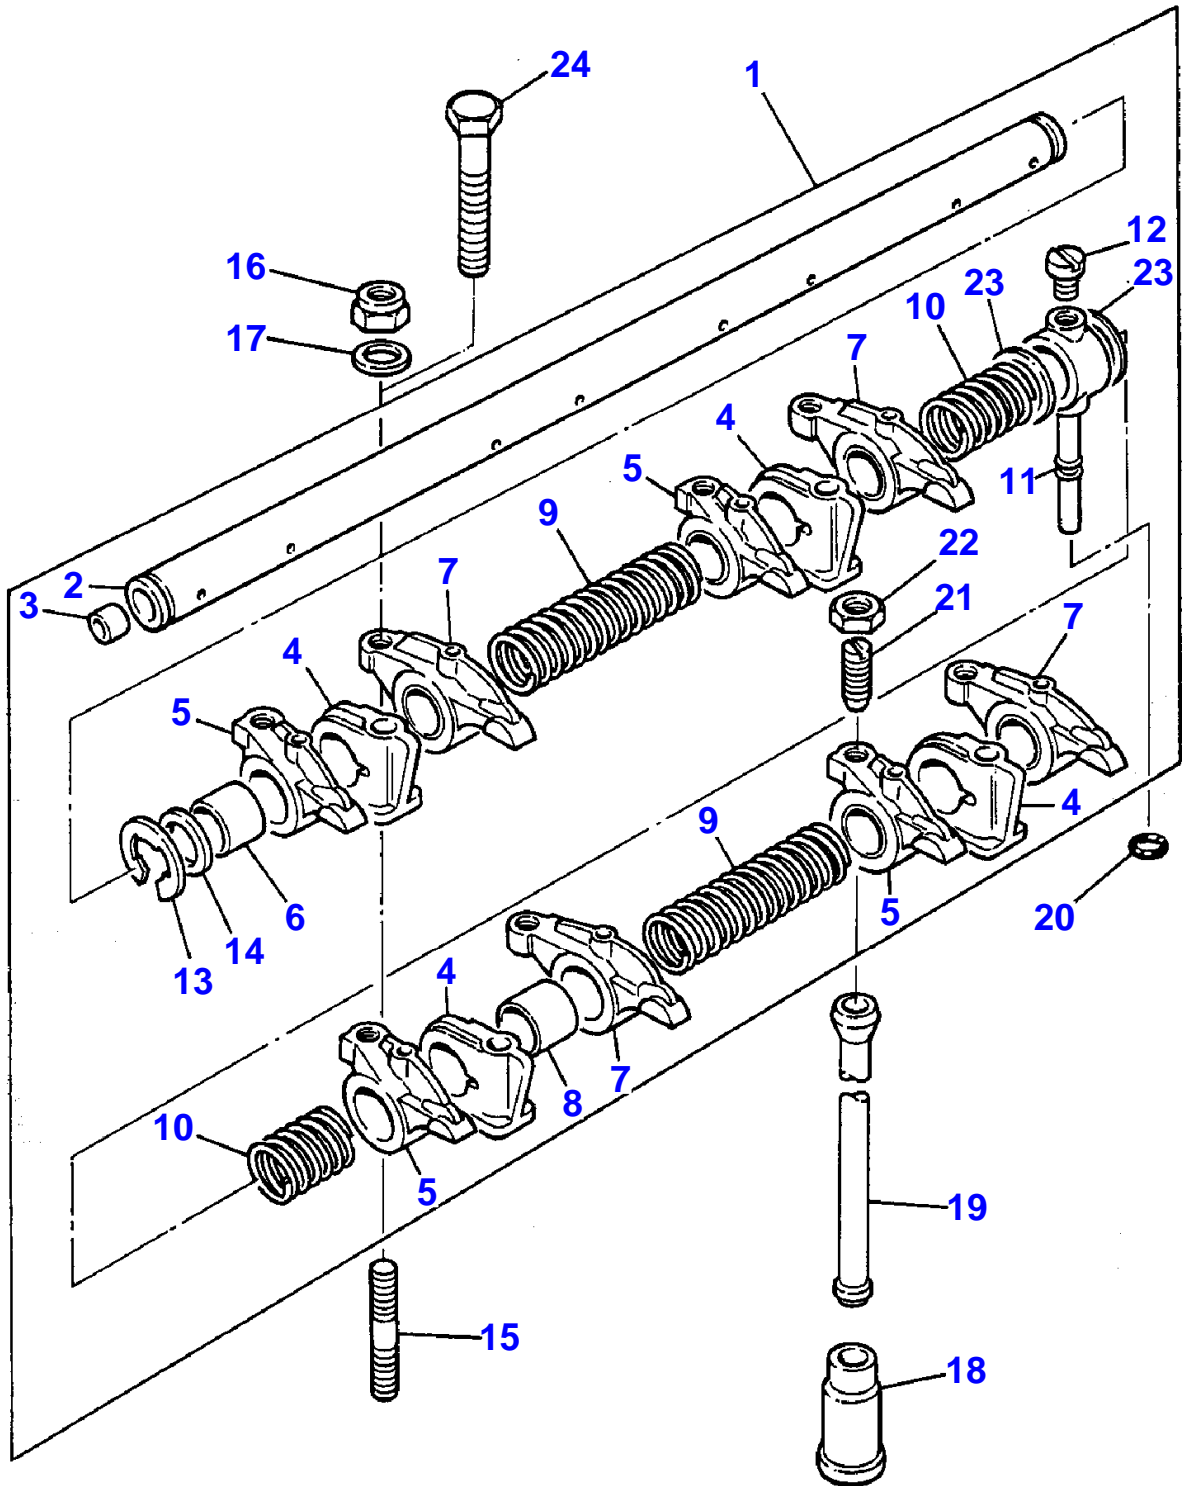

L-0569-04M - B

CYLINDER HEAD COVER

Item	Part Number	Qty	Description	Comments
1	88677	1	Rocker Shaft	
2	83449	1	Rocker Shaft	(INCL. IN ITEM 1)
3	0650507	2	Plug	(INCL. IN ITEM 2)
4	37521332	4	Bracket	(INCL. IN ITEM 1)
5	41151421	4	Lever	(INCL. IN ITEM 1)
6	2511425	1	Bush	(INCL. IN ITEM 5)
7	41151419	4	Lever	(INCL. IN ITEM 1)
8	2511425	1	Bush	(INCL. IN ITEM 7)
9	31744123	2	Spring	(INCL. IN ITEM 1)
10	31743108	2	Spring	(INCL. IN ITEM 1)
11	3775E011	1	Connection	(INCL. IN ITEM 1)
12	2231236	1	Setscrew	(INCL. IN ITEM 1)
13	0170151	2	Circlip	(INCL. IN ITEM 1)
14	33117415	2	Washer	(INCL. IN ITEM 1)
15		4	Stud	(C)
16		4	Nut	(C)
17	0920006	4	Washer	
18	31434163	8	Tappet	
19	31434307	8	Pushrod	
20	33811113	1	Olive	
21	0720579	8	Screw	(INCL. IN ITEM 1)
22	0576052	8	Nut	(INCL. IN ITEM 1)
23	33117426	2	Shim	(INCL. IN ITEM 1)
24	0096634	4	Screw	

(C)
WAS 0826628/0576054 USE 0096634