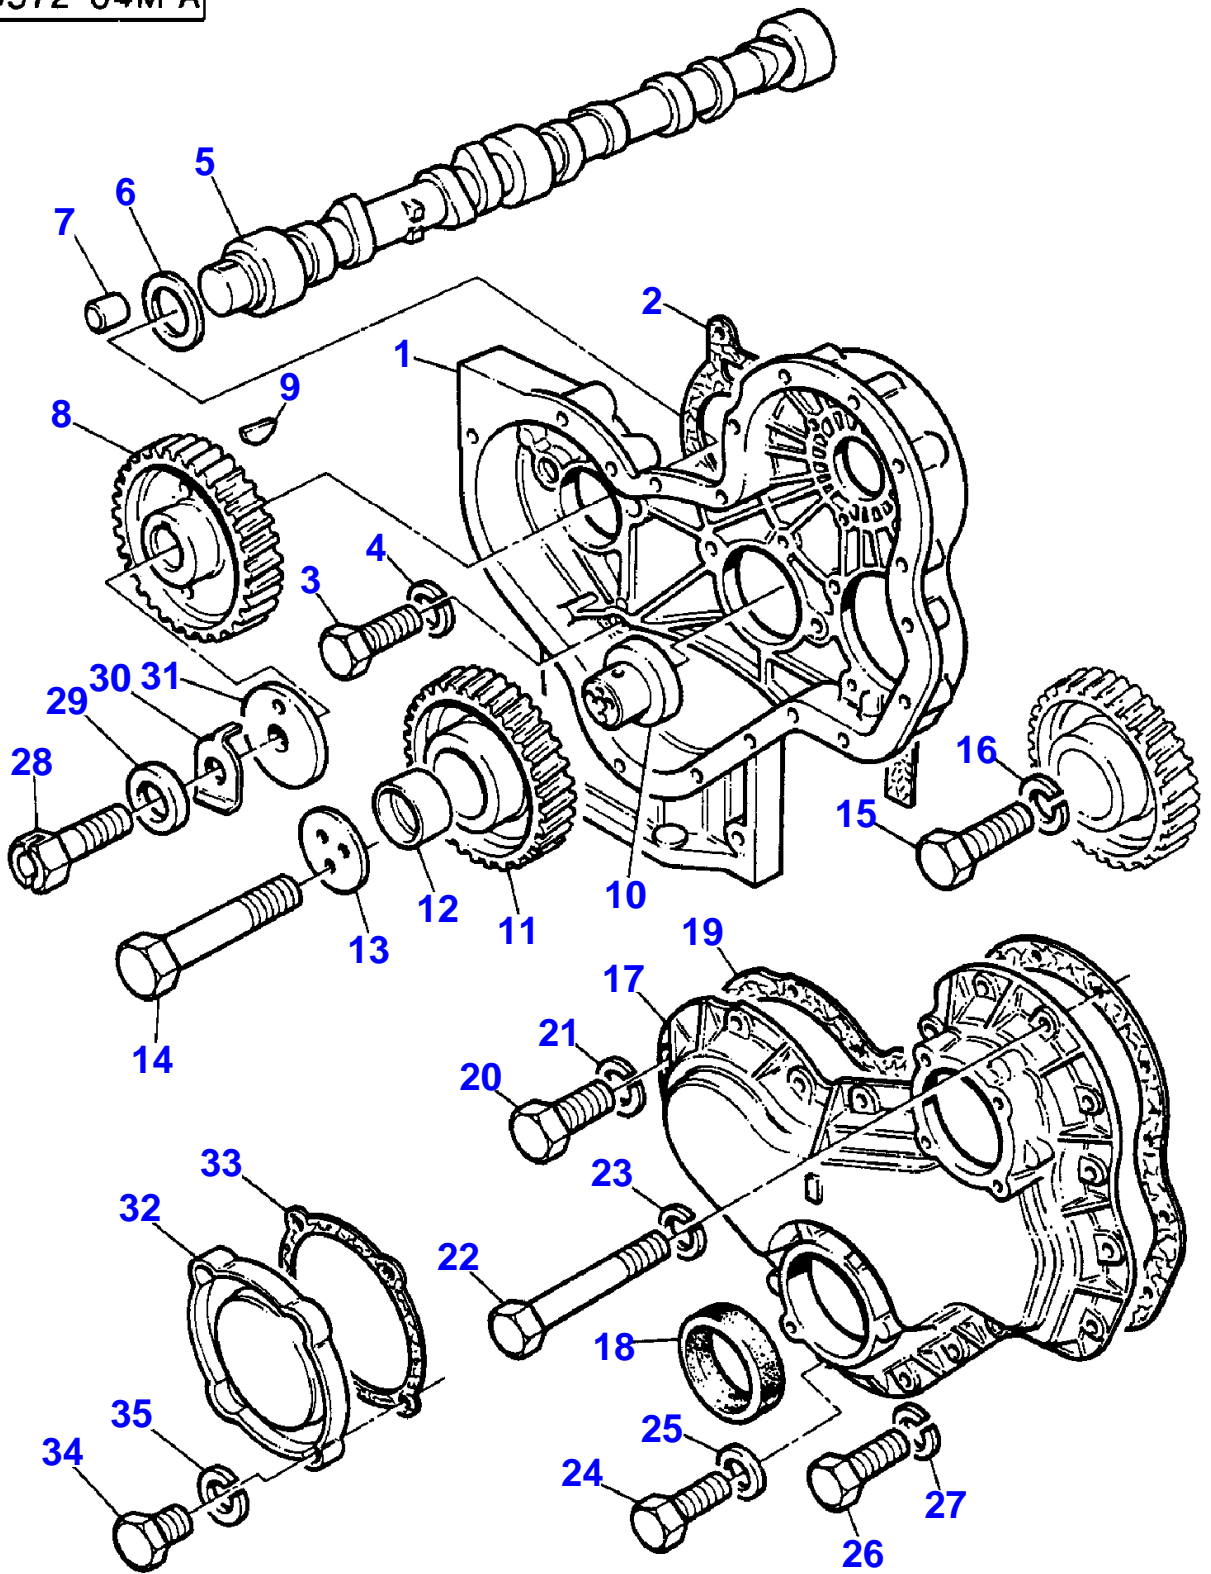

L-0569-04M - B

CYLINDER HEAD COVER

Item	Part Number	Qty	Description	Comments
1	88677	1	Rocker Shaft	
2	83449	1	Rocker Shaft	(INCL. IN ITEM 1)
3	0650507	2	Plug	(INCL. IN ITEM 2)
4	37521332	4	Bracket	(INCL. IN ITEM 1)
5	41151421	4	Lever	(INCL. IN ITEM 1)
6	2511425	1	Bush	(INCL. IN ITEM 5)
7	41151419	4	Lever	(INCL. IN ITEM 1)
8	2511425	1	Bush	(INCL. IN ITEM 7)
9	31744123	2	Spring	(INCL. IN ITEM 1)
10	31743108	2	Spring	(INCL. IN ITEM 1)
11	3775E011	1	Connection	(INCL. IN ITEM 1)
12	2231236	1	Setscrew	(INCL. IN ITEM 1)
13	0170151	2	Circlip	(INCL. IN ITEM 1)
14	33117415	2	Washer	(INCL. IN ITEM 1)
15		4	Stud	(C)
16		4	Nut	(C)
17	0920006	4	Washer	
18	31434163	8	Tappet	
19	31434307	8	Pushrod	
20	33811113	1	Olive	
21	0720579	8	Screw	(INCL. IN ITEM 1)
22	0576052	8	Nut	(INCL. IN ITEM 1)
23	33117426	2	Shim	(INCL. IN ITEM 1)
24	0096634	4	Screw	

(C)  
WAS 0826628/0576054 USE 0096634

L-0572-04M-A

TIMING GEAR

Item	Part Number	Qty	Description	Comments
1	37161901	1	Timing Case	
2	36814127	1	Joint	
3	0746255	9	Setscrew	
4	0920053	9	Washer	
5	31415292	1	Camshaft	
6	33153121	1	Washer	
7	2116053	1	Pin	
8	31171353	1	Gear,Camshaft	Number of teeth/spines 56
9	0500012	1	Woodruff Key	
10	33426161	1	Hub	
11	41115023	1	Idler	Number of teeth/spines 63
12	0050345	2	Bush	(INCL. IN ITEM 11)
13	0941082	1	Plate	
14	0096439	3	Bolt	
15	0746254	3	Setscrew	
16	0920053	3	Washer	
17	37166411	1	Timinggear Cover	
18	2418F436	1	Seal	
19	36813138	1	Joint	
20	0746454	1	Setscrew	
21	0920054	1	Washer	
22	0096238	4	Bolt	
23	0920053	4	Washer	
24	0746255	3	Setscrew	
25	2411152	3	Washer	
26	0746255	12	Setscrew	
27	0920053	12	Washer	
28	2182122	1	Setscrew	
29	33115408	1	Washer	
30	31733121	1	Washer	
31	33153128	1	Washer	
32	37556117	1	Cover	
33	36825107	1	Joint	
34	0746252	8	Screw	
35	2411152	8	Washer	