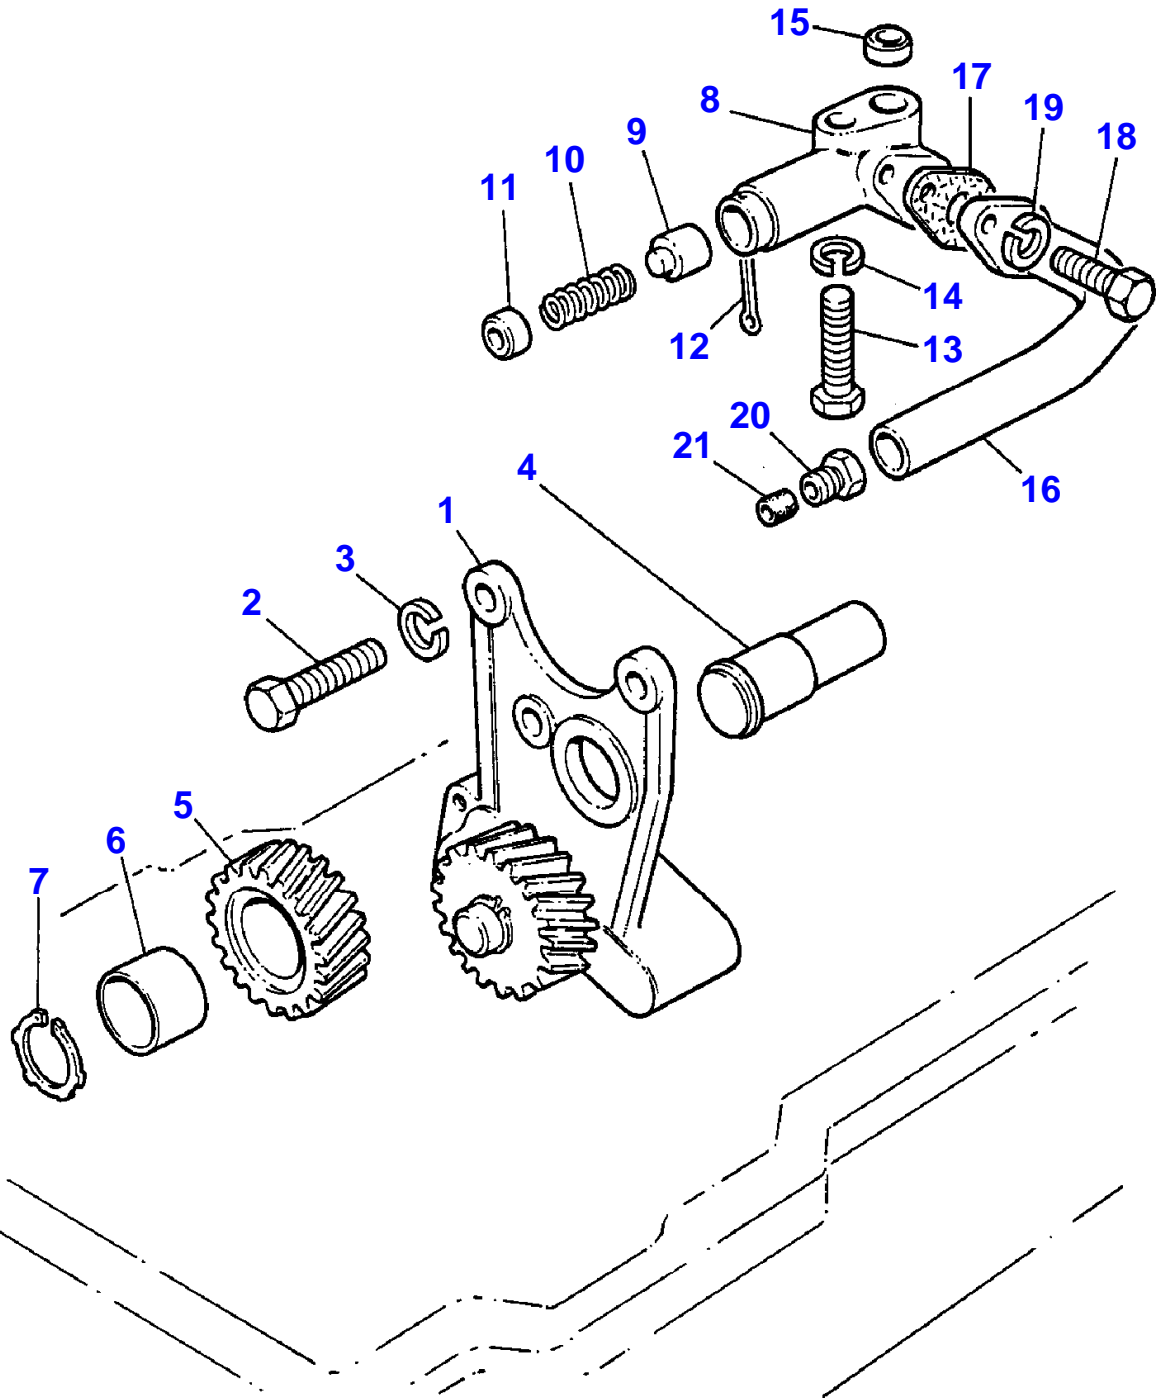

(C)  
WAS 0826628/0576054 USE 0096634

L-0572-04M-A

TIMING GEAR

Item	Part Number	Qty	Description	Comments
1	37161901	1	Timing Case	
2	36814127	1	Joint	
3	0746255	9	Setscrew	
4	0920053	9	Washer	
5	31415292	1	Camshaft	
6	33153121	1	Washer	
7	2116053	1	Pin	
8	31171353	1	Gear,Camshaft	Number of teeth/spines 56
9	0500012	1	Woodruff Key	
10	33426161	1	Hub	
11	41115023	1	Idler	Number of teeth/spines 63
12	0050345	2	Bush	(INCL. IN ITEM 11)
13	0941082	1	Plate	
14	0096439	3	Bolt	
15	0746254	3	Setscrew	
16	0920053	3	Washer	
17	37166411	1	Timinggear Cover	
18	2418F436	1	Seal	
19	36813138	1	Joint	
20	0746454	1	Setscrew	
21	0920054	1	Washer	
22	0096238	4	Bolt	
23	0920053	4	Washer	
24	0746255	3	Setscrew	
25	2411152	3	Washer	
26	0746255	12	Setscrew	
27	0920053	12	Washer	
28	2182122	1	Setscrew	
29	33115408	1	Washer	
30	31733121	1	Washer	
31	33153128	1	Washer	
32	37556117	1	Cover	
33	36825107	1	Joint	
34	0746252	8	Screw	
35	2411152	8	Washer	

L-0581-01M-A

LUBRICATING OIL PUMP

Item	Part Number	Qty	Description	Comments
1	41314054	1	Pump	
2	0746255	3	Setscrew	
3	0920053	3	Washer	
4	32716117	1	Shaft	
5	41115084	1	Gear	Number of teeth/spines 20
6	2511434	1	Bush	
7	2722A206	1	Circlip	
8	41371078	1	Relief Valve	
9	32712715	1	Plunger	(INCL. IN ITEM 8)
10	31742128	1	Spring	(INCL. IN ITEM 8)
11	33157122	1	Cap	(INCL. IN ITEM 8)
12	0610012	1	Pin	(INCL. IN ITEM 8)
13	0096438	1	Bolt	
14	0920054	1	Washer	
15	33137408	1	Thimble	
16	35714104	1	Pipe,Oil	
17	0490355	1	Joint	
18	0746052	2	Bolt	
19	0920052	2	Washer	
20	33532121	1	Union	
21	0560244	1	Olive	