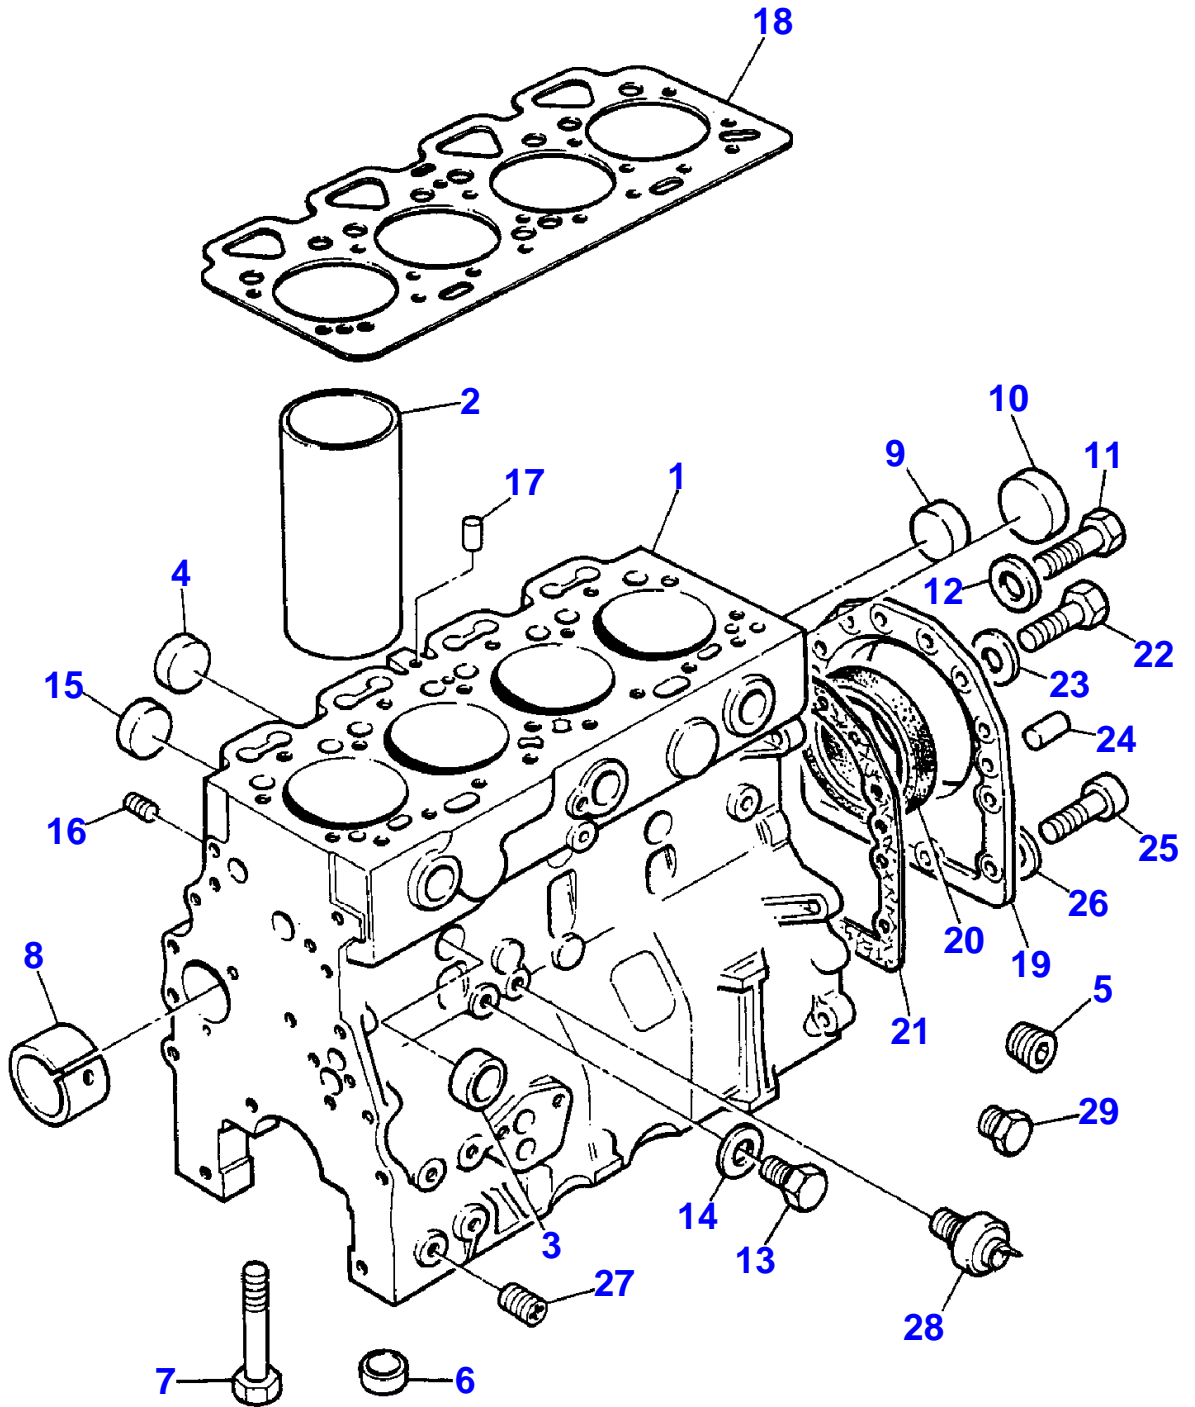

L-0560-05M-A

CYLINDER BLOCK

Item	Part Number	Qty	Description	Comments
1	ZZ50021	1	Kit,Cyl.Block	
2	31383243	4	Liner	(A) (INCL. IN ITEM 1)
3	0650563	6	Plug	(INCL. IN ITEM 1)
4	0650618	4	Plug	(INCL. IN ITEM 1)
5	0650593	1	Plug	
6	33142111	10	Thimble	(INCL. IN ITEM 1)
7	32166329	10	Bolt	(INCL. IN ITEM 1)
8	31134132	1	Bush	(INCL. IN ITEM 1)
9	0650563	2	Plug	(INCL. IN ITEM 1)
10	32416105	1	Plug	
11	0650582	1	Plug	
12	0920130	1	Washer	
13	0746451	1	Screw	
14	0920155	1	Washer	
15	0650577	4	Plug	
16	32114501	1	Plug	
17	32417134	1	Plug	
18	36812349	1	Head Gasket	
19	4142V031	1	Housing	
20	2418F475	1	Seal	(INCL. IN ITEM 19)
21	36817157	1	Joint	
22	0746211	10	Bolt	
23	0920003	10	Washer	
24	0350009	2	Dowel	
25	2172530	2	Capscrew	
26	33112111	2	Washer	
27	32114481	8	Plug	
28	2848062	1	Switch	
29	32161357	1	Plug	(A) PRESS FIT

L-0581-01M-A

LUBRICATING OIL PUMP

Item	Part Number	Qty	Description	Comments
1	41314054	1	Pump	
2	0746255	3	Setscrew	
3	0920053	3	Washer	
4	32716117	1	Shaft	
5	41115084	1	Gear	Number of teeth/spines 20
6	2511434	1	Bush	
7	2722A206	1	Circlip	
8	41371078	1	Relief Valve	
9	32712715	1	Plunger	(INCL. IN ITEM 8)
10	31742128	1	Spring	(INCL. IN ITEM 8)
11	33157122	1	Cap	(INCL. IN ITEM 8)
12	0610012	1	Pin	(INCL. IN ITEM 8)
13	0096438	1	Bolt	
14	0920054	1	Washer	
15	33137408	1	Thimble	
16	35714104	1	Pipe,Oil	
17	0490355	1	Joint	
18	0746052	2	Bolt	
19	0920052	2	Washer	
20	33532121	1	Union	
21	0560244	1	Olive	