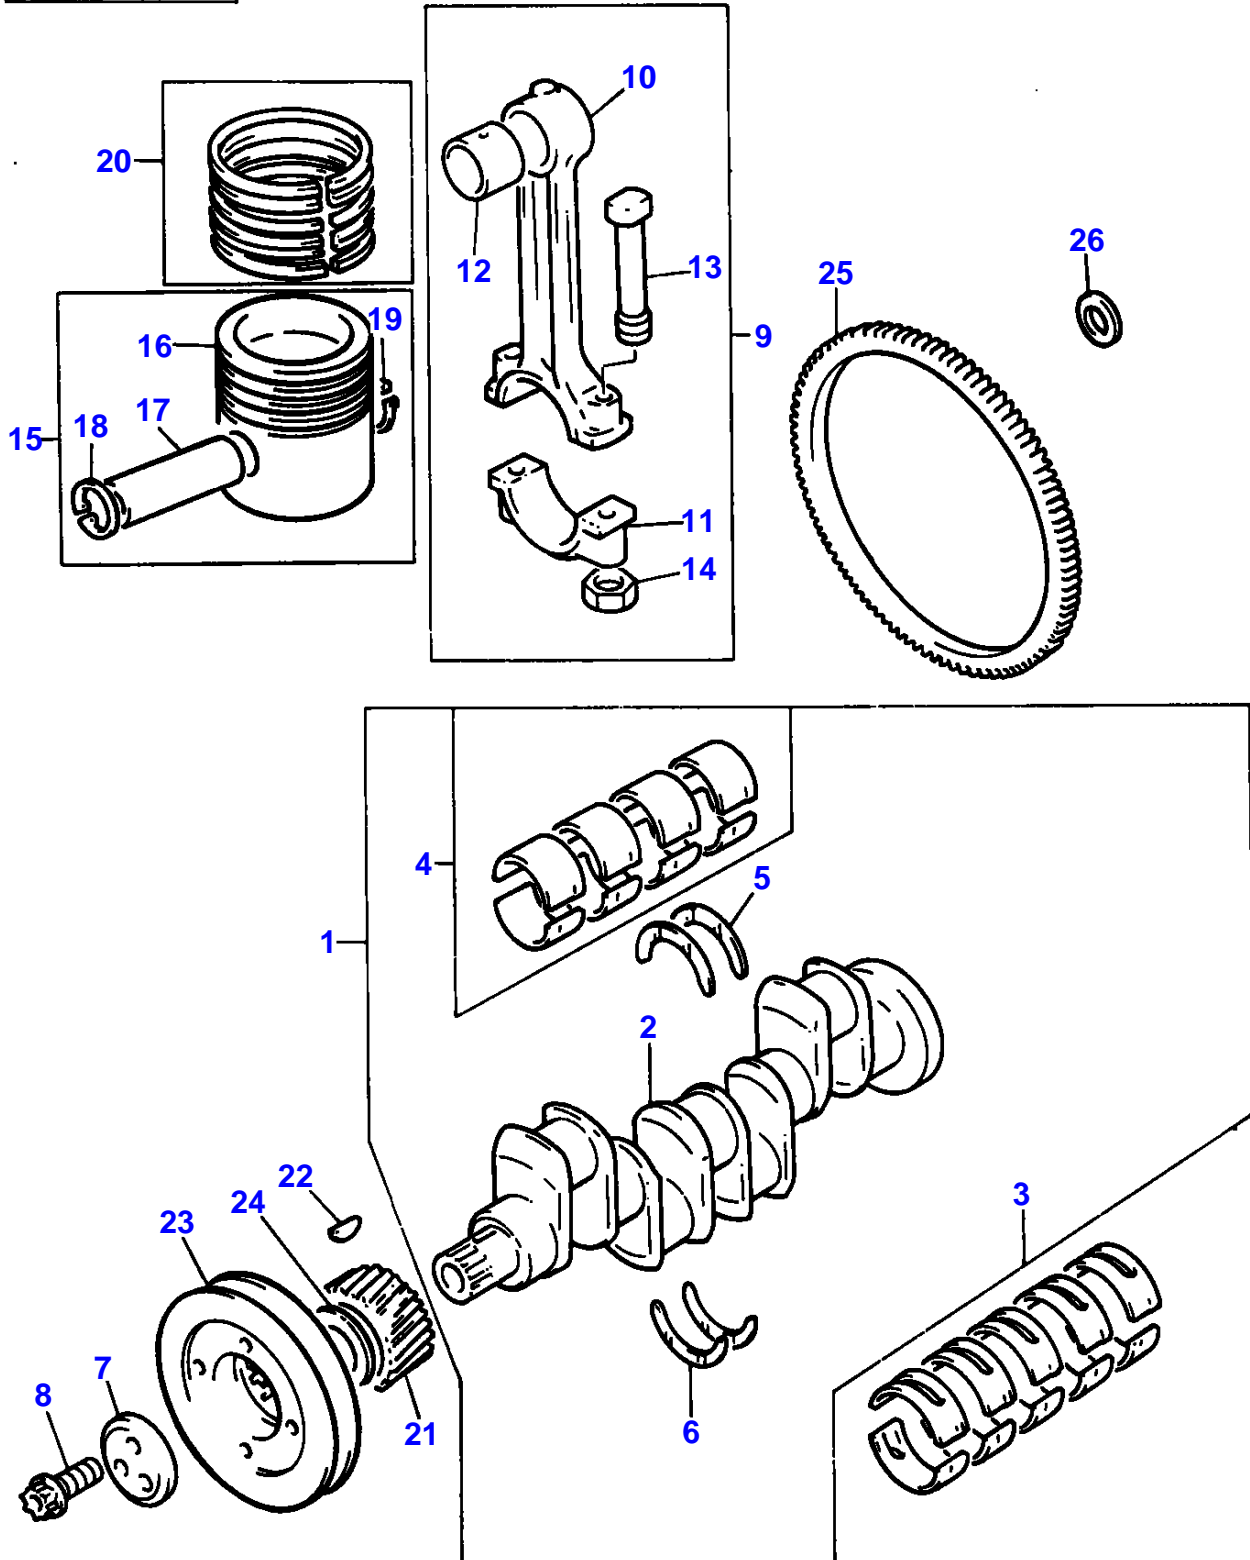

L-0563-28M-B

CRANKSHAFT, PISTONS AND CONNECTING RODS - A4.236 ENGINE

Item	Part Number	Qty	Description	Comments
				A4.236 ENGINE
1	ZZ 90081	1	Kit, Crankshaft	Repairs and replaces U5BG0024
2		1	Crankshaft	(1) Not serviced, order REF.1
3	81558	1	Kit, Bearing	(1) (A)
3	81558A	X	Kit, Bearing	(A) Thickness (-)0.25MM Thickness (-)0.010"
3	81558B	X	Kit, Bearing	(A) Thickness (-)0.50MM Thickness (-)0.020"
3	81558C	X	Kit, Bearing	(A) Thickness (-)0.75MM Thickness (-)0.030"
4	85042	1	Kit, Bearing	(1) (A)
4	85042A	X	Kit, Bearing	(A) Thickness (-)0.25MM Thickness (-)0.010"
4	85042B	X	Kit, Bearing	(A) Thickness (-)0.50MM Thickness (-)0.020"
4	85042C	X	Kit, Bearing	(A) Thickness (-)0.75MM Thickness (-)0.030"
5	31137551	2	Thrust Washer	(1)
	31137312	X	Thrust Washer	Thickness (+)0.19MM Thickness (+)0.0075"
6	31137561	2	Thrust Washer	(1)
	31137322	X	Thrust Washer	Thickness (+)0.19MM Thickness (+)0.0075"
7	3242T001	1	Thrust Block	(D)
8	32186139	3	Screw	(D)
9	ZZ 90009	4	Kit, Conrod	(9)
10		1	Conrod	(9) Not serviced, order REF.9
11		1	Cap	(9) Not serviced, order REF.9
12	31134123	1	Bush	(9)
13	32762144	2	Bolt	(9)
14	33221328	2	Nut	(9)
15	U5LU0025	4	Kit, Piston	(B)
	U5LP0035	4	Kit, Piston	(C)
16		1	Piston	(15) Not serviced, order REF.15
17		1	Pin	(15) Not serviced, order REF.15
18	0170002	1	Circlip	(15)
19	0170002	1	Circlip	(15)
20	41158041	4	Kit, Piston Ring	
21	31171681	1	Gear,Crankshaft	Number of teeth/spines 28
22	0500012	1	Woodruff Key	
23	31148797	1	Pulley,Crank	
24	33125416	1	Washer	
25	0410236	1	Starter Ring	Number of teeth/spines 115
26	33117127	6	Washer	Repairs and replaces 33117121
				(A) PRE-FINISHED
				(B) UNTOPPED
				(C) PRE-TOPPED
				(D) NOT SUPPLIED WITH ASSEMBLY