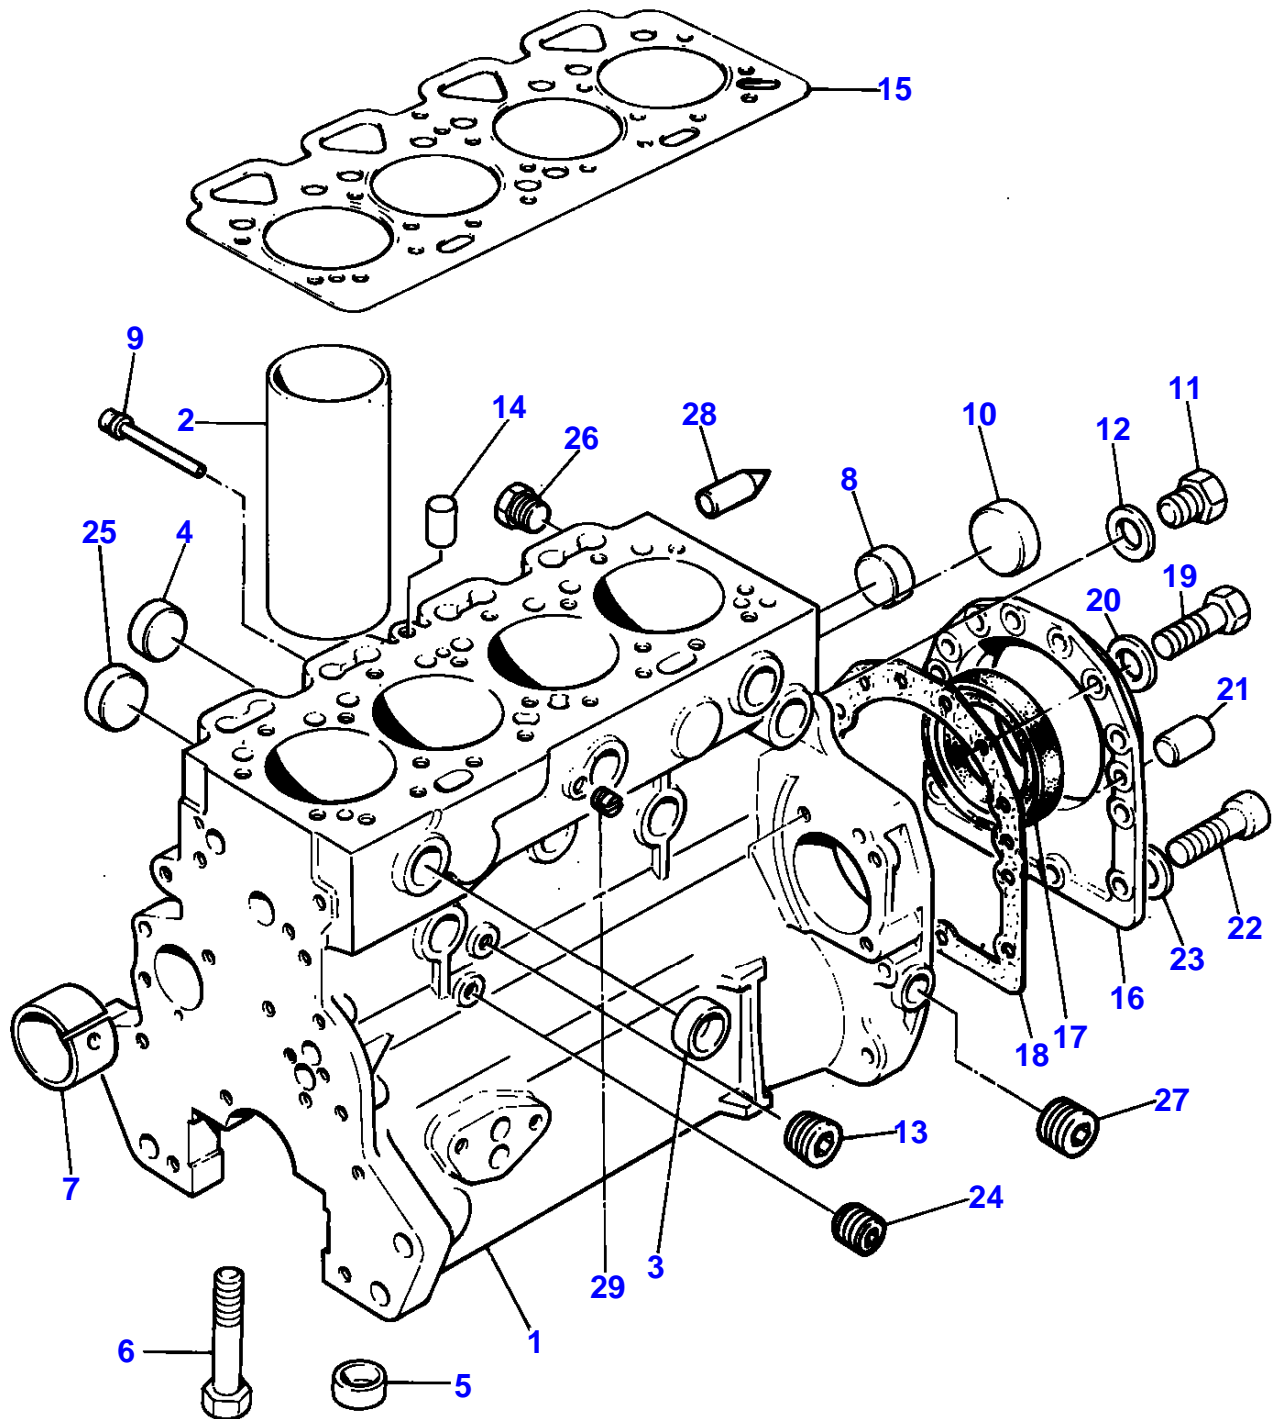

L-0560-29M-B

CYLINDER BLOCK - A4.236 ENGINE

Item	Part Number	Qty	Description	Comments
				A4.236 ENGINE
1	ZZ 50145	1	Kit,Cyl.Block	Repairs and replaces ZZ50110
				Repairs and replaces ZZ50114
2	3135X031	4	Liner	(1)
				(A)
2	3135X032	X	Liner	(B)
3	0650710	6	Plug	(1)
				Repairs and replaces 0650563
4	32418122	4	Plug	(1)
5	33142111	10	Thimble	(1)
6	32166329	10	Bolt	(1)
7	31134164	1	Bush	(1)
				Repairs and replaces 31134163
				Repairs and replaces 31134132
8	0650710	2	Plug	(1)
				Repairs and replaces 0650563
9	2485A204	1	Plug	(1)
10	32416105	1	Plug	(1)
11	0650582	1	Plug	(1)
				Repairs and replaces 32168212
12	3311R003	1	Washer	(1)
				Repairs and replaces 0920130
13	0650588	2	Plug	(1)
14	32417134	1	Plug	
15	3681E018	1	Head Gasket	Repairs and replaces 36812352
16	4142V064	1	Housing	Repairs and replaces 4142V061
17	2418F475	1	Seal	(16)
18	36817157	1	Joint	
19	0746211	10	Bolt	
20	0920003	10	Washer	
21	0350009	2	Dowel	
22	2172530	2	Capscrew	
23	33112111	2	Washer	
24	0650594	1	Plug	
25	0650577	4	Plug	
26	32161114	2	Plug	
27	0650588	1	Plug	
28	32452113	1	Pointer	
29	32114143	1	Plug	

(A)
PRESS FIT

(B)
SLIP FIT