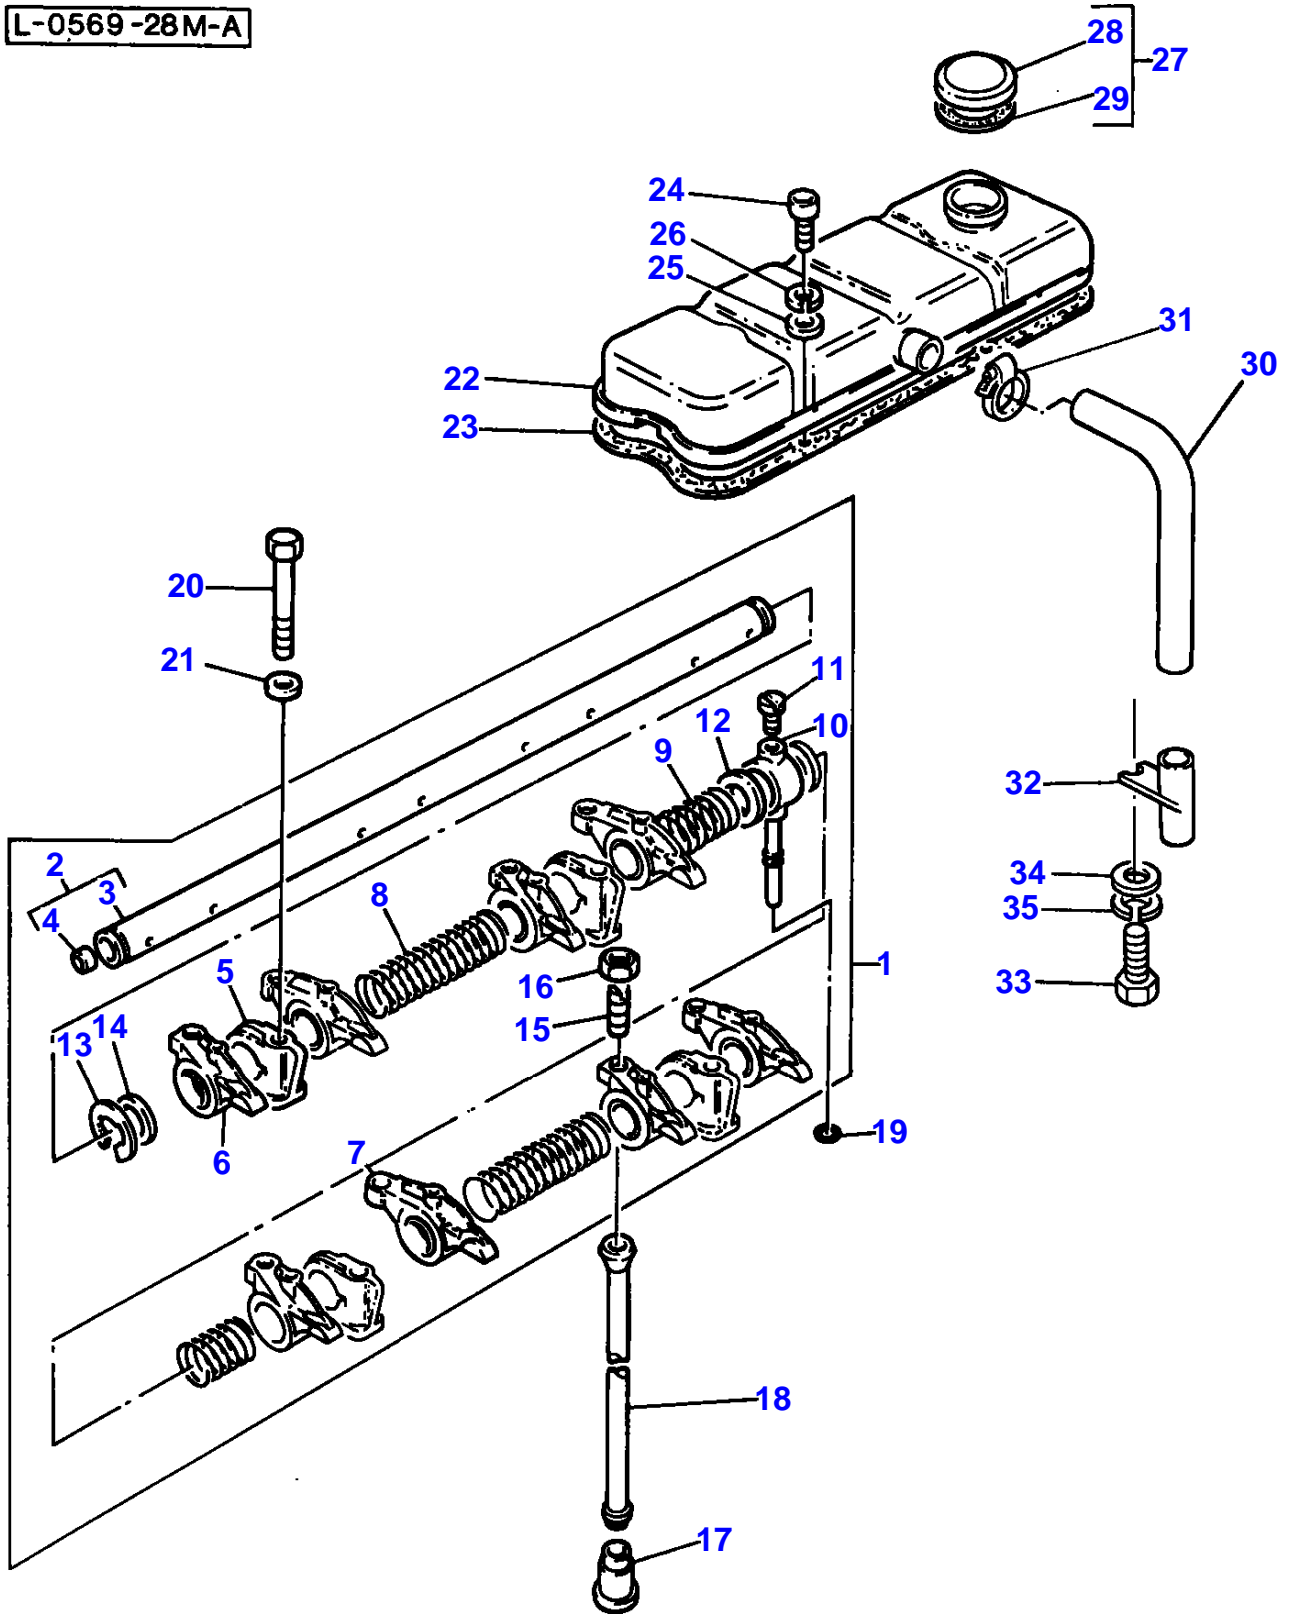

L-0569-28M-A

ROCKER SHAFT - A4.236 ENGINE

Item	Part Number	Qty	Description	Comments
A4.236 ENGINE				
1	ZZ 90007	1	Rocker Shaft Ass	Repairs and replaces ZZ90030
2	ZZ 90032	1	Rocker Shaft	(1)
3		1	Shaft	(2)
Not serviced, order REF.2				
4	0650507	2	Plug	(2)
5	3818X901	4	Bracket	(1)
Repairs and replaces 37521334				
Repairs and replaces 37521332				
6	37371281	4	Lever	(1)
Right Hand				
7	41151481	4	Rockerarm	(1)
Left Hand				
Repairs and replaces 37371271				
8	31744123	2	Spring	(1)
9	31743108	2	Spring	(1)
10	3775E012	1	Connection	(1)
(A)				
11	2231236	1	Setscrew	(B)
	2233022	1	Screw	(1)
(C)				
12	33117426	2	Shim	(1)
13	0170151	2	Circlip	(1)
14	33117434	2	Washer	(1)
15	0720579	8	Screw	(1)
16	0576052	8	Nut	(1)
17	31434163	8	Tappet	
18	31434307	8	Pushrod	
19	33811113	1	Olive	
20	0096634	4	Screw	
21	0920006	4	Washer	
22	37188141	1	Cyl.Head Cover	
23	3681A026	1	Joint	Repairs and replaces 36811132
24	2172513	4	Screw	
25	0920002	4	Washer	
26	0920052	4	Washer	
27	2487845	1	Cap	
28		1	Cap	(27)
Not serviced, order REF.27				
29	24870002	1	Joint	(27)
30	33872516	1	Pipe,Breather	
31	21825195	1	Clip	Repairs and replaces 0180063
32	35731144	1	Pipe,Breather	
33	0096215	1	Screw	Up to Serial or Engine Number U226708S
	2187333	1	Screw	From Serial or Engine Number U226709S
34	0920003	1	Washer	Up to Serial or Engine Number U226708S
35	0920053	1	Washer	Up to Serial or Engine Number U226708S
(A)				
WAS 3775E011 USE 3775E012/2233022.				
(B)				
USED ONLY WITH 3775E011				
(C)				
USED ONLY WITH 3775E012