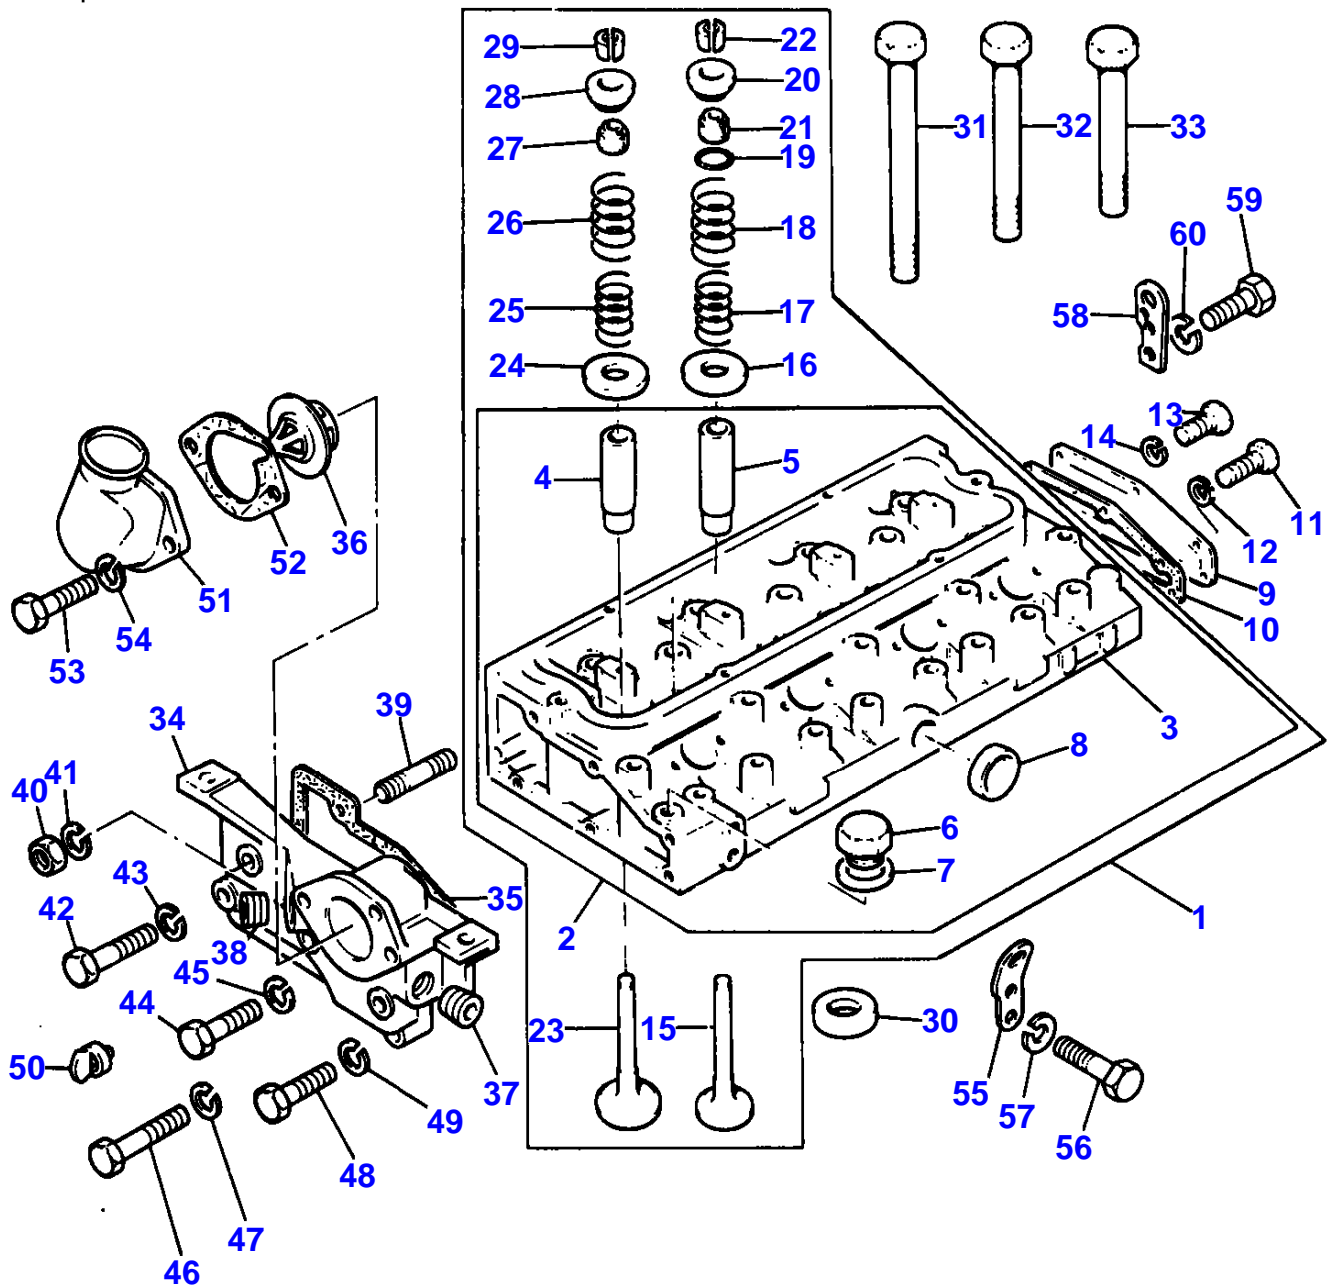

L-0566-32M-B

CYLINDER HEAD - A4.236 ENGINE

Item	Part Number	Qty	Description	Comments
				A4.236 ENGINE
1	ZZ 80072	1	Kit, Cyl. Head	Repairs and replaces ZZ80062 Repairs and replaces ZZ80015 Repairs and replaces U5BD0001
2	ZZ 80157	1	Kit, Cyl. Head	(1) Repairs and replaces ZZ80061 Repairs and replaces ZZ80004
3		1	Cylinder Head	(2) Not serviced, order REF.2
4	3343F002	4	Guide	(2)
5	3343J002	4	Guide	(2)
6	0650203	1	Plug	(2)
7	2411157	1	Washer	(2)
8	0650710	1	Plug	(2)
9	3623K007	1	Plate	
10	3685R004	1	Joint	
11	0746452	2	Setscrew	
12	0920054	2	Washer	
13	0746255	4	Setscrew	Repairs and replaces 0746254
14	0920053	4	Washer	
15	31431881	4	Valve Exhaust	(D) Alternative 31431886
15	3142A052	4	Valve Exhaust	(1) (C)
16	33415118	4	Washer	(1)
17	31744131	4	Spring	(1)
18	31745121	4	Spring	(1)
19	2415B201	4	O Ring	(1)
20	33423147	4	Cap	(1)
21	33817117	4	Seal	(1)
22	33173108	8	Cotter	(1) (A)
23	31431641	4	Valve Inlet	(1)
24	33415118	4	Washer	(1)
25	31744131	4	Spring	(1)
26	31745121	4	Spring	(1)
27	33817117	4	Seal	(1)
28	33423147	4	Cap	(1)
29	33173108	8	Cotter	(1) (A)
30	33152153	4	Insert	
31	32166337	2	Screw	
32	32166338	12	Bolt	
33	32166339	8	Screw	
34	37762705	1	Body	Repairs and replaces 37762706
35	36853514	1	Joint	
36	2485659	1	Thermostat	
37	2431154	1	Plug	
38	2431154	1	Plug	
39	2217202	1	Stud	
40	0576051	1	Nut	
41	0920054	1	Washer	
42	0096238	1	Bolt	
43	0920053	1	Washer	
44	0096439	1	Bolt	
45	0920054	1	Washer	
46	0746255	2	Setscrew	
47	0920053	2	Washer	
48	0096434	2	Bolt	
49	0920054	2	Washer	
50	2485791	1	Pin	
51		1	Connection	(B)
52	36862151	1	Joint	
53	0096433	2	Bolt	
54	0920054	2	Washer	
55	3648C004	1	Plate