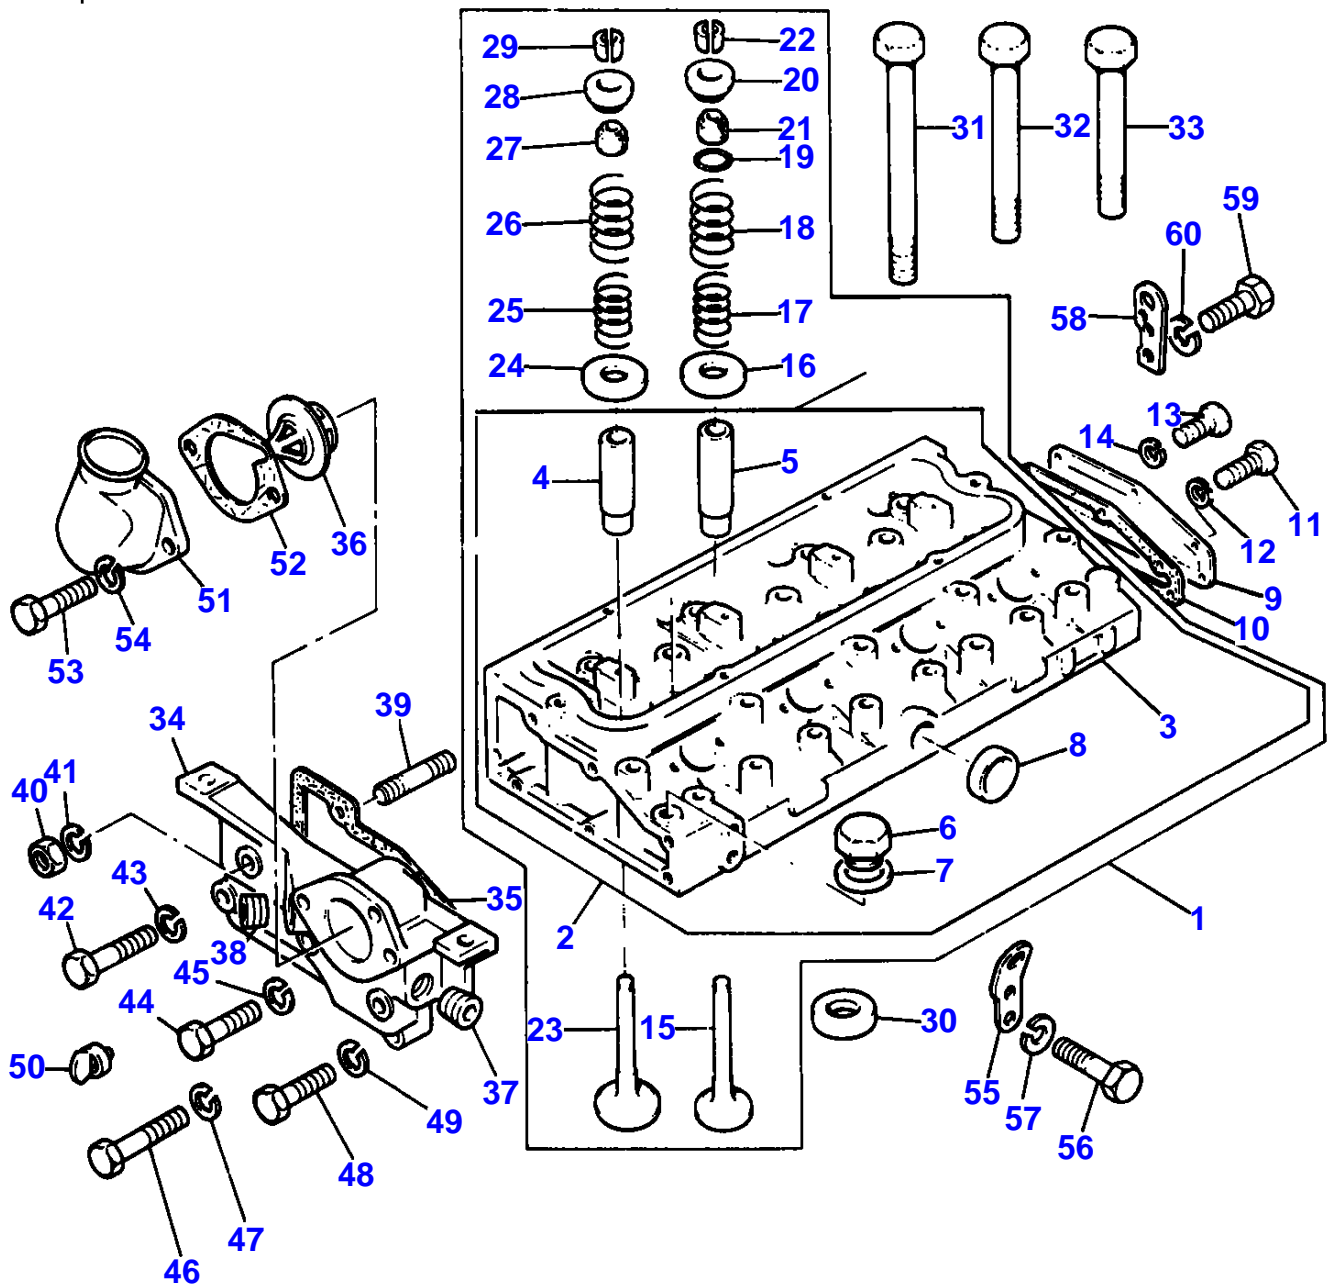

L-0566-31 M-B

Item	Part Number	Qty	Description	Comments
				A4.248 ENGINE
1	ZZ 80072	1	Kit, Cyl. Head	Repairs and replaces ZZ80062 Repairs and replaces ZZ80015 Repairs and replaces U5BD0001
2	ZZ 80157	1	Kit, Cyl. Head	(1) Repairs and replaces ZZ80061 Repairs and replaces ZZ80004
3		1	Cylinder Head	(2) Not serviced, order REF.2
4	3343F002	4	Guide	(2)
5	3343J002	4	Guide	(2)
6	0650203	1	Plug	(2)
7	2411157	1	Washer	(2)
8	0650710	1	Plug	(2)
9	3623K007	1	Plate	
10	3685R004	1	Joint	
11	0746452	2	Setscrew	
12	0920054	2	Washer	
13	0746255	4	Setscrew	Repairs and replaces 0746254
14	0920053	4	Washer	
15	31431881	4	Valve Exhaust	(D) Alternative 31431886
15	3142A052	4	Valve Exhaust	(1) (C)
16	33415118	4	Washer	(1)
17	31744131	4	Spring	(1)
18	31745121	4	Spring	(1)
19	2415B201	4	O Ring	(1)
20	33817117	4	Seal	(1)
21	33423147	4	Cap	(1)
22	33173108	8	Cotter	(1) (A)
23	31431641	4	Valve Inlet	(1)
24	33415118	4	Washer	(1)
25	31744131	4	Spring	(1)
26	31745121	4	Spring	(1)
27	33817117	4	Seal	(1)
28	33423147	4	Cap	(1)
29	33173108	8	Cotter	(1) (A)
30	33152153	4	Insert	
31	32166337	2	Screw	
32	32166338	12	Bolt	
33	32166339	8	Screw	
34	37762705	1	Body	Repairs and replaces 37762706
35	36853514	1	Joint	
36	2485659	1	Thermostat	
37	2431154	1	Plug	
38	2431154	1	Plug	
39	2217202	1	Stud	
40	0576051	1	Nut	
41	0920054	1	Washer	
42	0096238	1	Bolt	
43	0920053	1	Washer	
44	0096439	1	Bolt	
45	0920054	1	Washer	
46	0746255	2	Setscrew	
47	0920053	2	Washer	
48	0096434	2	Bolt	
49	0920054	2	Washer	
50	2485791	1	Pin	
51		1	Connection	(B)
52	36862151	1	Joint	
53	0096433	2	Bolt	
54	0920054	2	Washer	
55	3648C004	1	Plate