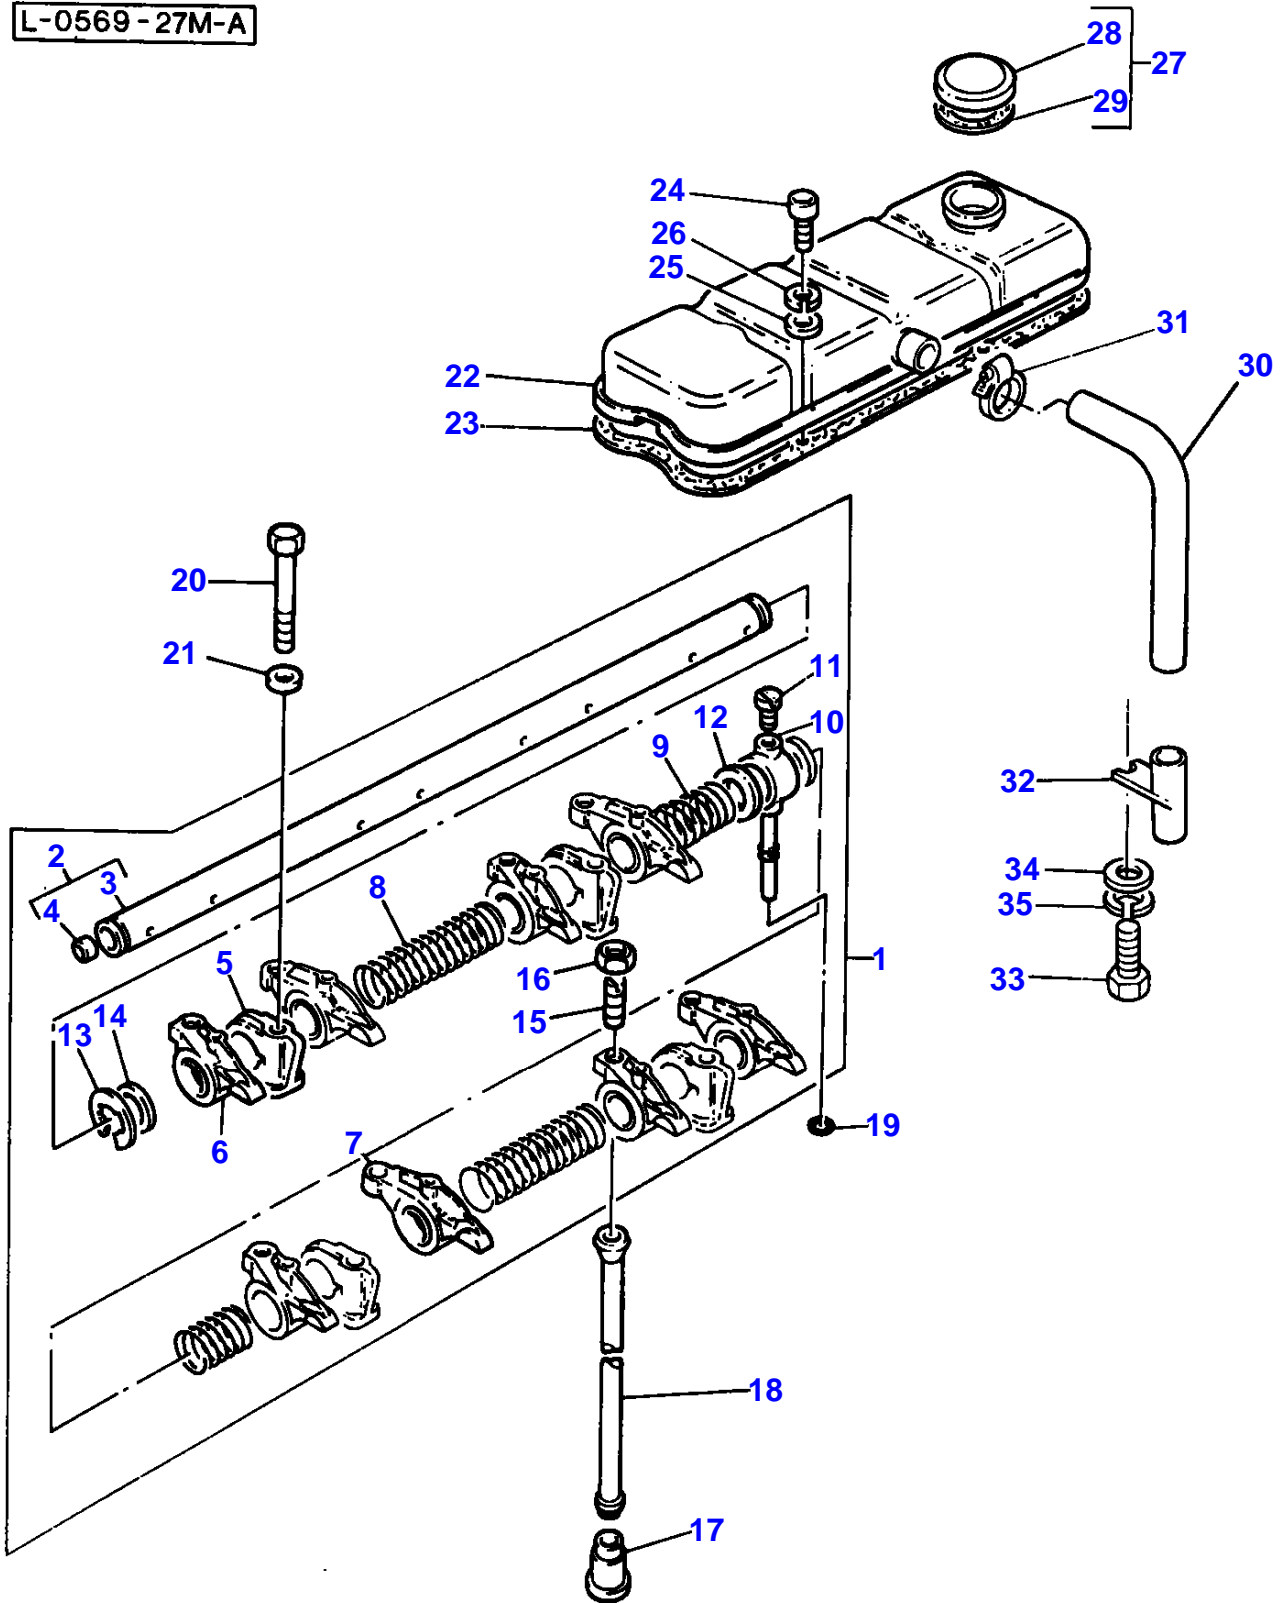

L-0569 - 27M-A

Item	Part Number	Qty	Description	Comments
A4.248 ENGINE				
1	ZZ 90007	1	Rocker Shaft Ass	Repairs and replaces ZZ90030
2	ZZ 90032	1	Rocker Shaft	(1)
3		1	Shaft	(2)
Not serviced, order REF.2				
4	0650507	2	Plug	(2)
5	3818X901	4	Bracket	(1)
Repairs and replaces 37521334				
Repairs and replaces 37521332				
6	37371281	4	Lever	(1)
Right Hand				
7	41151481	4	Rockerarm	(1)
Left Hand				
Repairs and replaces 37371271				
8	31744123	2	Spring	(1)
9	31743108	2	Spring	(1)
10	3775E012	1	Connection	(1)
(B)				
11	2231236	1	Setscrew	(1)
(C)				
11	2233022	1	Screw	(1)
(D)				
12	33117426	2	Shim	(1)
13	0170151	2	Circlip	(1)
14	33117434	2	Washer	(1)
15	0720579	8	Screw	(1)
16	0576052	8	Nut	(1)
17	31434163	8	Tappet	
18	31434307	8	Pushrod	
19	33811113	1	Olive	
20	0096634	4	Screw	
21	0920006	4	Washer	
22	37188141	1	Cyl.Head Cover	
23	3681A026	1	Joint	Repairs and replaces 36811132
24	2172513	4	Screw	
25	0920002	4	Washer	
26	0920052	4	Washer	
27	2487845	1	Cap	
28		1	Cap	(27)
Not serviced, order REF.27				
29	24870002	1	Joint	(27)
30	33872516	1	Pipe,Breather	
31	21825195	1	Clip	Repairs and replaces 0180063
32	35731144	1	Pipe,Breather	
33	0096215	1	Screw	Up to Serial or Engine Number U226708S
	2187333	1	Screw	From Serial or Engine Number U226709S
34	0920003	1	Washer	(A)
35	0920053	1	Washer	(A)
(A)				
FITTED UP TO ENGINE NUMBER U226708S				
(B)				
WAS 3775E011 USE 3775E012/2233022.				
(C)				
USED ONLY WITH 3775E011				
(D)				
USED ONLY WITH 3775E012