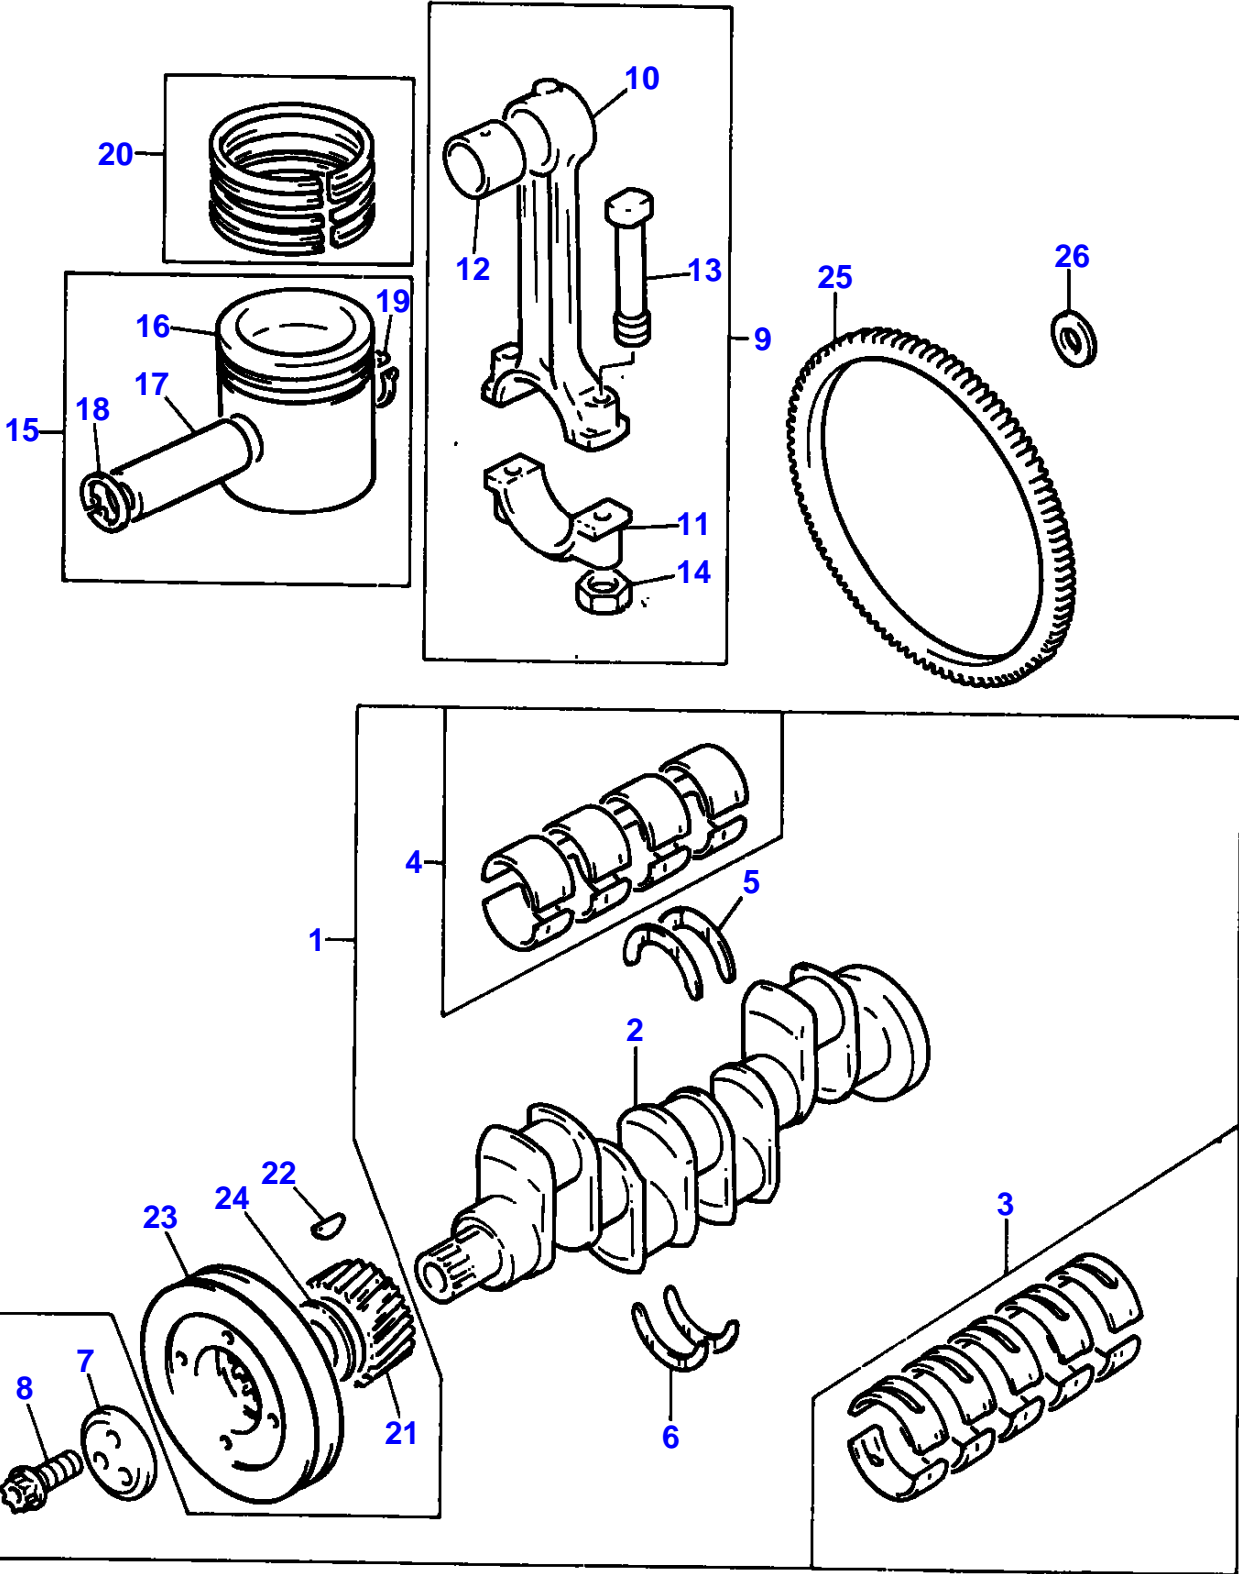

L-0563-27M-A

CRANKSHAFT, PISTONS AND CONNECTING RODS - A4.248 ENGINE

Item	Part Number	Qty	Description	Comments
				A4.248 ENGINE
1	ZZ 90081	1	Kit, Crankshaft	Repairs and replaces U5BG0024
2		1	Crankshaft	(1) Not serviced, order REF.1
3	81558	1	Kit, Bearing	(1) (A)
3	81558A	X	Kit, Bearing	(A) Thickness (-)0.25MM Thickness (-)0.010"
3	81558B	X	Kit, Bearing	(A) Thickness (-)0.50MM Thickness (-)0.020"
3	81558C	X	Kit, Bearing	(A) Thickness (-)0.75MM Thickness (-)0.030"
4	85042	1	Kit, Bearing	(1) (A)
4	85042A	X	Kit, Bearing	(A) Thickness (-)0.25MM Thickness (-)0.010"
4	85042B	X	Kit, Bearing	(A) Thickness (-)0.50MM Thickness (-)0.020"
4	85042C	X	Kit, Bearing	(A) Thickness (-)0.75MM Thickness (-)0.030"
5	31137551	2	Thrust Washer	(1)
	31137312	X	Thrust Washer	Thickness (+)0.19MM Thickness (+)0.0075"
6	31137561	2	Thrust Washer	(1)
	31137322	X	Thrust Washer	Thickness (+)0.19MM Thickness (+)0.0075"
7	3242T001	1	Thrust Block	(D)
8	32186139	3	Screw	(D)
9	ZZ 90009	4	Kit, Conrod	(9)
10		1	Conrod	(9) Not serviced, order REF.9
11		1	Cap	(9) Not serviced, order REF.9
12	31134123	1	Bush	(9)
13	32762144	2	Bolt	(9)
14	33221328	2	Nut	(9)
15	U5LU0005	4	Kit, Piston	(B)
	U5LP0009	4	Kit, Piston	(C)
16		1	Piston	(15) Not serviced, order REF.15
17		1	Pin	(15) Not serviced, order REF.15
18	0170002	1	Circlip	(15)
19	0170002	1	Circlip	(15)
20	41158022	4	Kit, Piston Ring	
21	31171681	1	Gear,Crankshaft	Number of teeth/spines 28
22	0500012	1	Woodruff Key	
23	31148797	1	Pulley,Crank	
24	33125416	1	Washer	
25	0410236	1	Starter Ring	Number of teeth/spines 115
26	33117127	6	Washer	Repairs and replaces 33117121
				(A) PRE-FINISHED
				(B) UNTOPPED
				(C) PRE-TOPPED
				(D) NOT SUPPLIED WITH ASSEMBLY