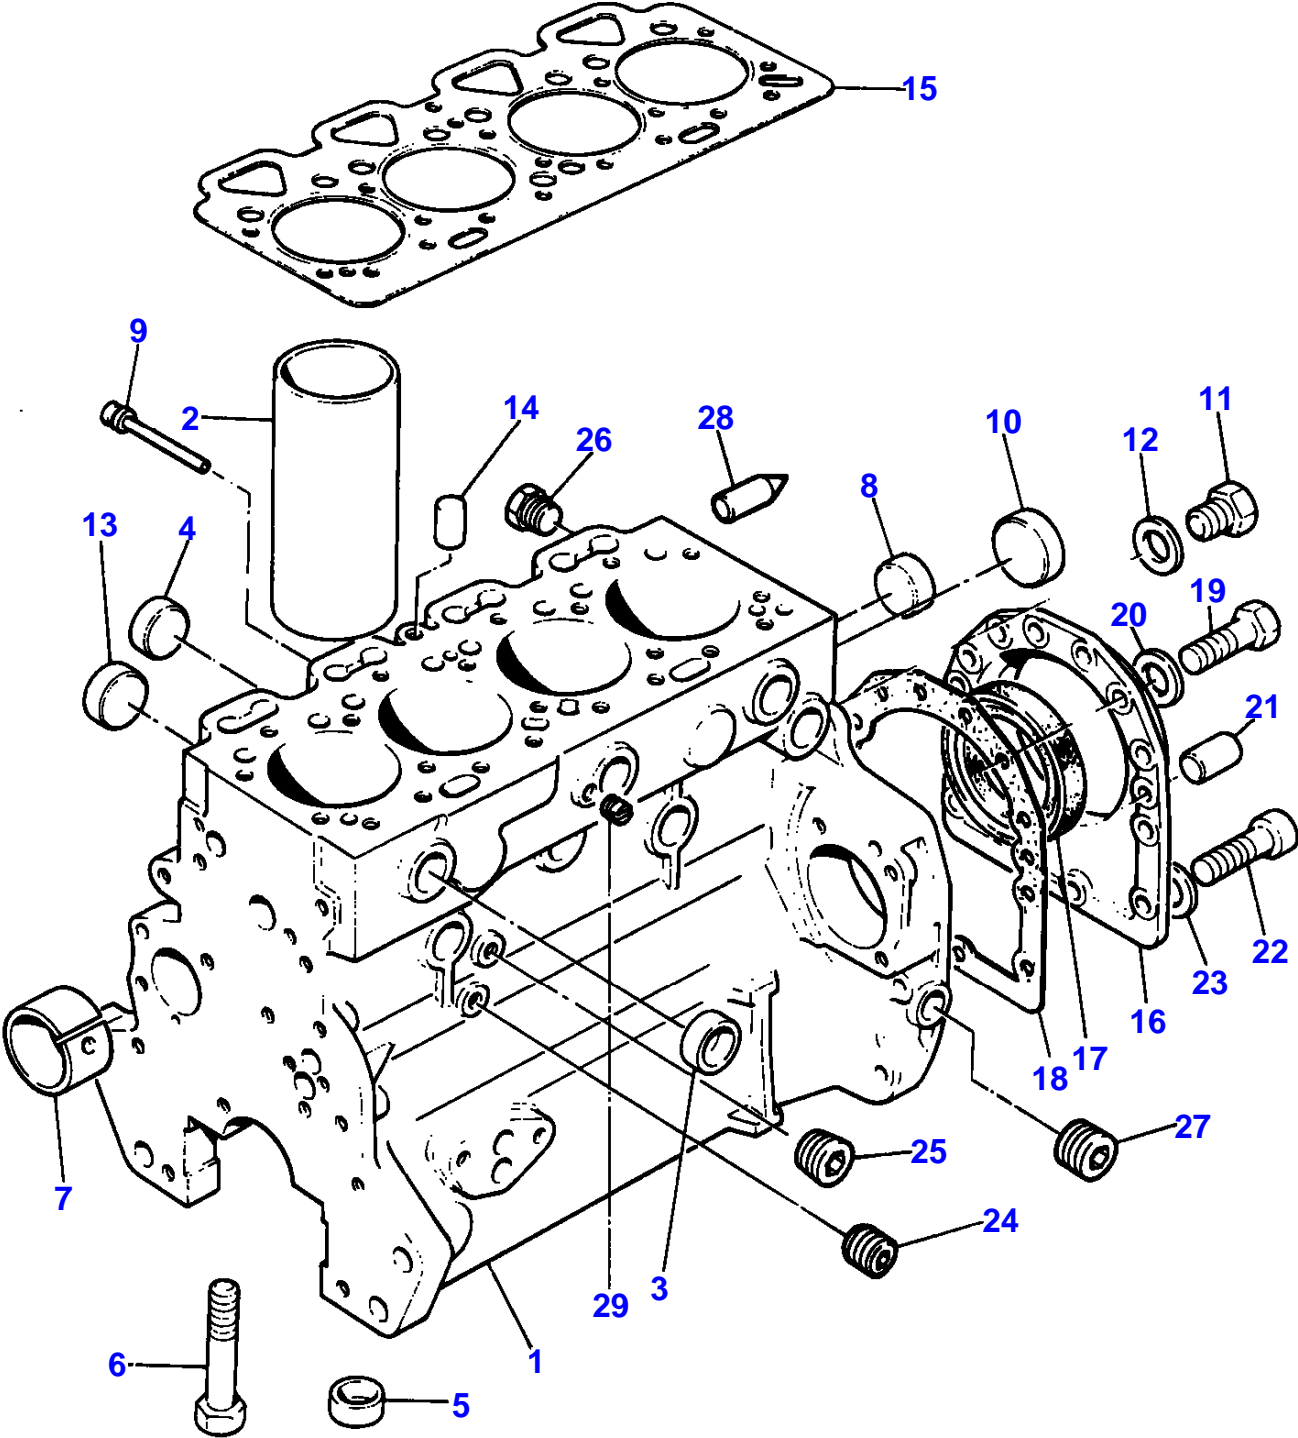

L-0011-27M-A

MASSEY FERGUSON

MF 394 C CRAWLER - 3311689

3311689

ENGINE - A4.248 ENGINE

1

Item	Part Number	Qty	Description	Comments
				A4.248 ENGINE
1	LF31204	X	Parts Book	(D)
	LF 39308	X	Short Engine	(D)
				(D)
				FOR MF 394C AND LANDINI C8860 TRACTORS ONLY

L-0560-28M-A

Item	Part Number	Qty	Description	Comments
				A4.248 ENGINE
1	ZZ 50162	1	Kit,Cyl.Block	Repairs and replaces ZZ50111
2	3135X033	4	Liner	(1)
				(A)
2	3135X034	X	Liner	(B)
3	0650710	6	Plug	(1)
				Repairs and replaces 0650563
4	32418122	4	Plug	(1)
5	33142111	10	Thimble	(1)
6	32166329	10	Bolt	(1)
7	31134164	1	Bush	(1)
				Repairs and replaces 31134163
				Repairs and replaces 31134132
8	0650710	2	Plug	(1)
				Repairs and replaces 0650563
9	2485A204	1	Plug	(1)
10	32416105	1	Plug	(1)
11	0650582	1	Plug	(1)
				Repairs and replaces 32168212
12	3311R003	1	Washer	(1)
				Repairs and replaces 0920130
13	0650577	4	Plug	(1)
14	32417134	1	Plug	(1)
15	3681E018	1	Head Gasket	Repairs and replaces 36812352
16	4142V064	1	Housing	Repairs and replaces 4142V061
17	2418F475	1	Seal	(16)
18	36817157	1	Joint	
19	0746211	10	Bolt	
20	0920003	10	Washer	
21	0350009	2	Dowel	
22	2172530	2	Capscrew	
23	33112111	2	Washer	
24	0650594	1	Plug	
25	0650588	2	Plug	
26	32161114	2	Plug	
27	0650588	1	Plug	
28	32452113	1	Pointer	
29	32114143	1	Plug	

CYLINDER HEAD - A4.248 ENGINE

Item	Part Number	Qty	Description	Comments
56	0746453	2	Setscrew	
57	0920054	2	Washer	
58	36177111	1	Plate	
59	0746453	2	Setscrew	
60	0920054	2	Washer	

(A)
SERVICED IN PAIRS