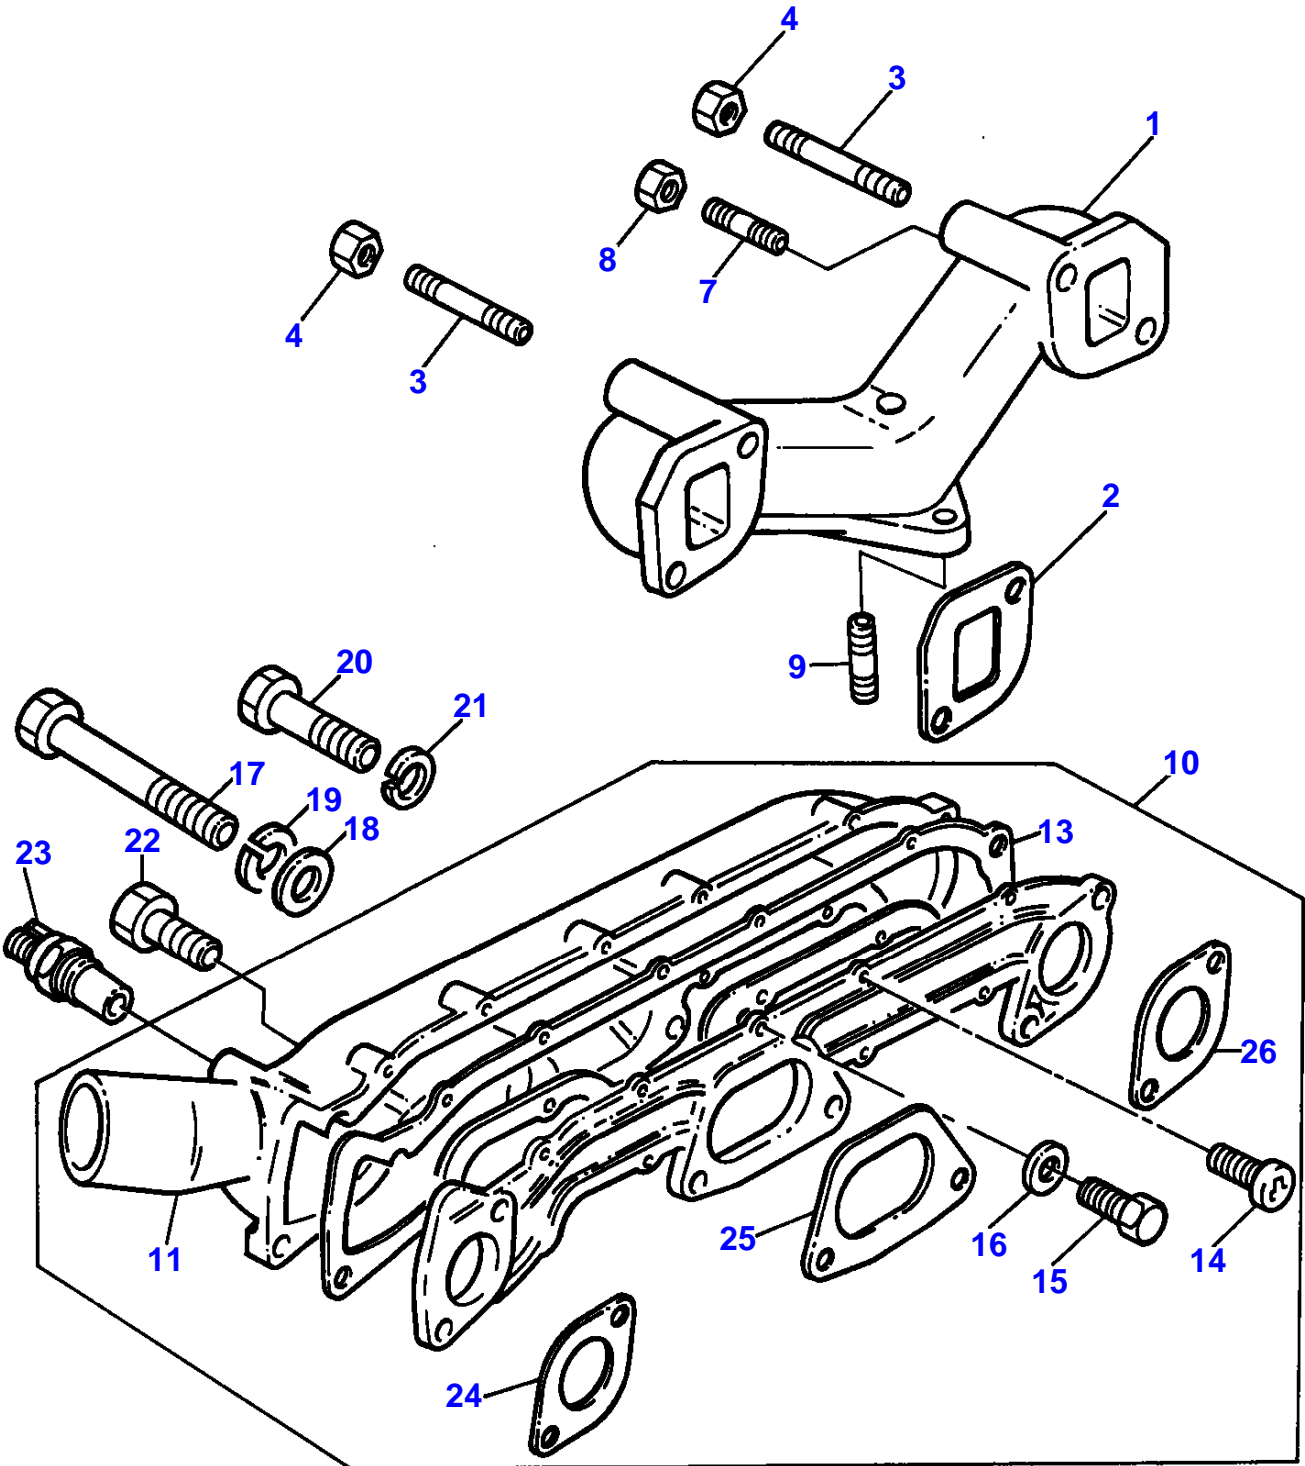

Item	Part Number	Qty	Description	Comments
A4.248 ENGINE				
1	ZZ 90007	1	Rocker Shaft Ass	Repairs and replaces ZZ90030
2	ZZ 90032	1	Rocker Shaft	(1)
3		1	Shaft	(2)
Not serviced, order REF.2				
4	0650507	2	Plug	(2)
5	3818X901	4	Bracket	(1)
Repairs and replaces 37521334				
Repairs and replaces 37521332				
6	37371281	4	Lever	(1)
Right Hand				
7	41151481	4	Rockerarm	(1)
Left Hand				
Repairs and replaces 37371271				
8	31744123	2	Spring	(1)
9	31743108	2	Spring	(1)
10	3775E012	1	Connection	(1)
(B)				
11	2231236	1	Setscrew	(1)
(C)				
11	2233022	1	Screw	(1)
(D)				
12	33117426	2	Shim	(1)
13	0170151	2	Circlip	(1)
14	33117434	2	Washer	(1)
15	0720579	8	Screw	(1)
16	0576052	8	Nut	(1)
17	31434163	8	Tappet	
18	31434307	8	Pushrod	
19	33811113	1	Olive	
20	0096634	4	Screw	
21	0920006	4	Washer	
22	37188141	1	Cyl.Head Cover	
23	3681A026	1	Joint	Repairs and replaces 36811132
24	2172513	4	Screw	
25	0920002	4	Washer	
26	0920052	4	Washer	
27	2487845	1	Cap	
28		1	Cap	(27)
Not serviced, order REF.27				
29	24870002	1	Joint	(27)
30	33872516	1	Pipe,Breather	
31	21825195	1	Clip	Repairs and replaces 0180063
32	35731144	1	Pipe,Breather	
33	0096215	1	Screw	Up to Serial or Engine Number U226708S
	2187333	1	Screw	From Serial or Engine Number U226709S
34	0920003	1	Washer	(A)
35	0920053	1	Washer	(A)
(A)				
FITTED UP TO ENGINE NUMBER U226708S				
(B)				
WAS 3775E011 USE 3775E012/2233022.				
(C)				
USED ONLY WITH 3775E011				
(D)				
USED ONLY WITH 3775E012				

L-0305-13M - A