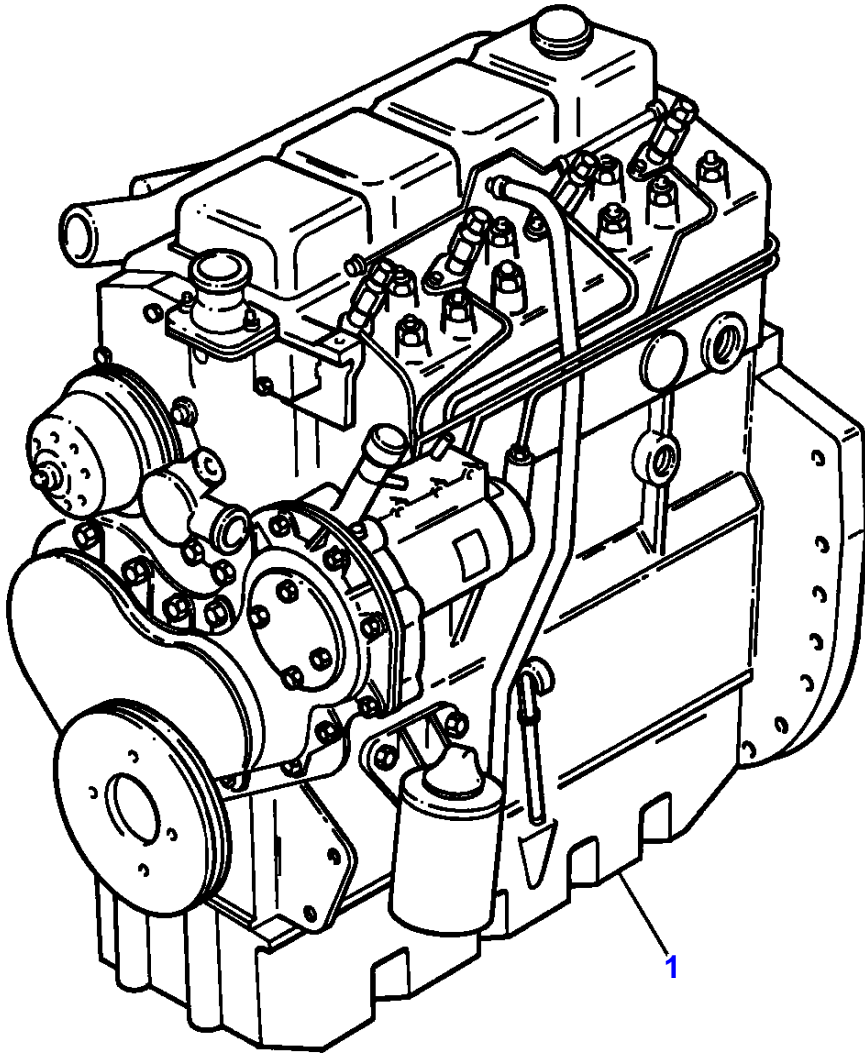

L-0011-27M-A

MASSEY FERGUSON

MF 394 C CRAWLER - 3311689

3311689

ENGINE - A4.248 ENGINE

1

Item	Part Number	Qty	Description	Comments
				A4.248 ENGINE
1	LF31204	X	Parts Book	(D)
	LF 39308	X	Short Engine	(D)
				(D)
				FOR MF 394C AND LANDINI C8860 TRACTORS ONLY

CYLINDER HEAD - A4.248 ENGINE

Item	Part Number	Qty	Description	Comments
56	0746453	2	Setscrew	
57	0920054	2	Washer	
58	36177111	1	Plate	
59	0746453	2	Setscrew	
60	0920054	2	Washer	

(A)
SERVICED IN PAIRS