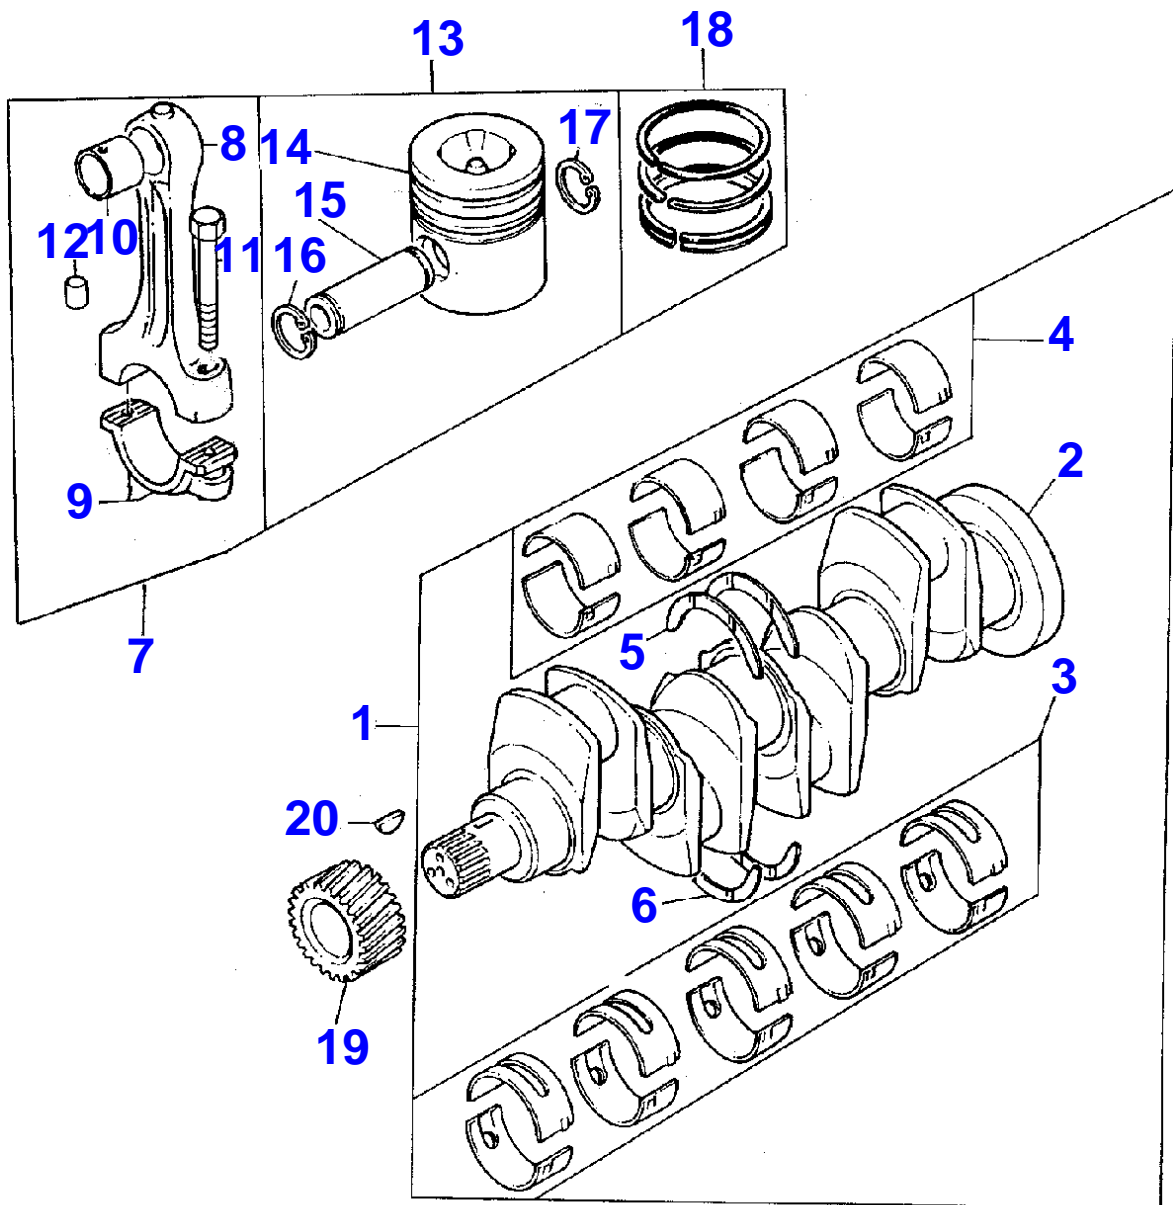

Item	Part Number	Qty	Description	Comments
1	ZZ90145	1	KIT	ZZ90202 (1)
2		1	SHAFT	REF.N.1 1
3	81558	1	BEARING	[A] 1
	81558A	999	BEARING	[A] (-)0,25MM
	81558B	999	BEARING	[A] (-)0,50MM
	81558C	999	BEARING	(-)0,75MM
4	U5ME0006	1	KIT	[A] 1
	U5ME0006A	999	CUSCINET	[A] (-)0,25MM
	U5ME0006B	999	KIT	[A] (-)0,50MM
	U5ME0006C	999	CUSCINET	[A] (-)0,75MM
5	31137312	999	RING	(+)0,19MM
	31137551	2	WASHER	1
6	31137322	999	RING	(+)0,19MM
	31137561	2	WASHER	1
7	ZZ90186	4	KIT	HIGH GRADE 4115C334 (1)
	ZZ90187	4	KIT	[C] LOW GRADE
8		1	CONROD	REF.N.7 7
9		1	CAP	REF.N.7 7
10	3112E011	1	CUSHION	[C] 7
11	32186142	2	SCREW	7
12	3246A001	2	DOWEL	7
13	U5LP0057	4	KIT	[C]
14		1	PISTON	REF.N.13 13
15		1	PIN	REF.N.13 13
16	2721332	1	RING	13
17	2721332	1	RING	13
18	4181A033	4	KIT	
19	31171681	1	GEAR	
20	0500012	1	KEY	
21	3114V012	1	PULLEY	
22	3242T001	1	RING	
23	32186139	3	SCREW	

FOOTNOTE [A] ENDED

FOOTNOTE [C] SEE PERKINS SERVICE BULLETIN N.81