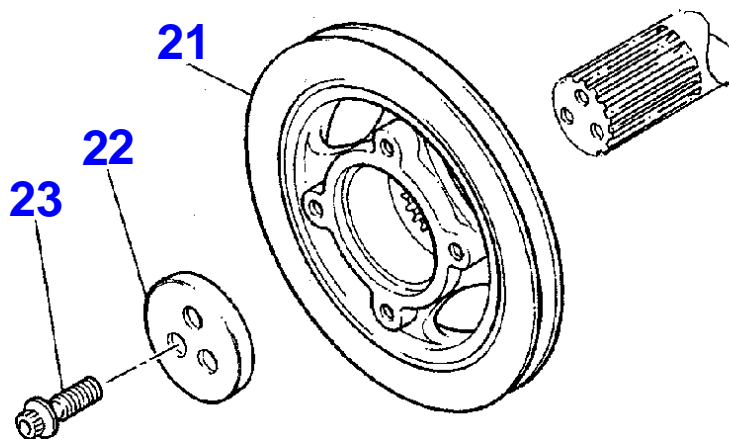

MF 3350 C-FL CRAWLER-TYPE TRACTOR - 3670139

3670139

SHORT ENGINE - "1004-40T" REEN ENGINE

Page010-0002

Item	Part Number	Qty	Description	Comments
1	AQ39771	1	SHORT ENGINE	AQ39201 (1)

Item	Part Number	Qty	Description	Comments
1	ZZ50266	1	REMOVER	ZZ50297 (1)
2		1	BLOCK	REF.N.1 1
3		5	SUPPORT	REF.N.1 1
4	3135X062	4	LINER	[B]
	3135X063	4	LINER	[P] 1
5	0650710	5	PLUG	[C] 1
6	0650713	1	PLUG	1
7	0650710	1	PLUG	[E] 1
8	0650588	1	PLUG	[C] 1
9	33142111	10	MANICOTT	1
10	32166329	10	SCREW	1
11	31134165	1	BUSH	1
12	32418122	4	PLUG	[A] 1
13	32416118	4	PLUG	[F] 1
14	2485A204	1	PLUG	[G] 1
15	32418122	2	PLUG	[J] 1
16	0650582	1	PLUG	[N] 1
17	3311R003	1	WASHER	[N] 1 2415D108 (1)
18	3861A027	4	JET	1
19	2116A022	4	DOWEL	18
20	4138A017	4	VALVE	1
21		1	BODY	REF.N.20 20
22	2538753	1	BALL	20
23	3174A004	1	SPRING	20
24	3271A003	1	RETAINER	20
25	0650588	1	PLUG	1
26	3623H008	1	PLATE	1
27	3687W008	1	GASKET	1 N.L.S. (1)
28	2314J033	4	SCREW	1
29	32418124	1	PLUG	1
30	32417134	1	PLUG	[H] 1
31	32416119	1	PLUG	[M] 1
32	2418F701	1	SEAL	U176357
	4142V066	1	FLANGE	U176356H
33		1	COVER	REF.N.32 32 U176356H
34	2418F475	1	SEAL	32 U176356H
35	3681T018	1	SEAL	
36	2314H003	12	SCREW	
37	3212V002	2	SCREW	
38	0350009	2	DOWEL	
39	36171131	1	PLATE	1
40	36832144	1	GASKET	1
41	2314H032	2	SCREW	1
42	2182110	4	SCREW	1
43	376616X1	4	SPACER	1
44	29990001	2	DOWEL	1
45	32161114	2	PLUG	1
46	0650594	1	PLUG	
47	0650594	1	PLUG	
48	32161114	1	PLUG	

Item	Part Number	Qty	Description	Comments
FOOTNOTE	[B]		SLIP FIT	
FOOTNOTE	[C]		WATER JACKET LEFT HAND SIDE	
FOOTNOTE	[E]		WATER JACKET LEFT HAND SIDE TOP CENTRE HOLE	
FOOTNOTE	[F]		TAPPED CHAMBER .	
FOOTNOTE	[G]		ROCKER OIL FEED DRILLING, RIGHT HAND SIDE .	
FOOTNOTE	[H]		ROCKER OIL FEED DRILLING, TOP FACE .	
FOOTNOTE	[J]		WATER JACKET, REAR FACE	
FOOTNOTE	[M]		CAMSHAFT CHAMBER, REAR END .	
FOOTNOTE	[N]		LUBRICATING OIL PRESSURE RAIL, REAR END	
FOOTNOTE	[P]		LOCATING DOWELS	