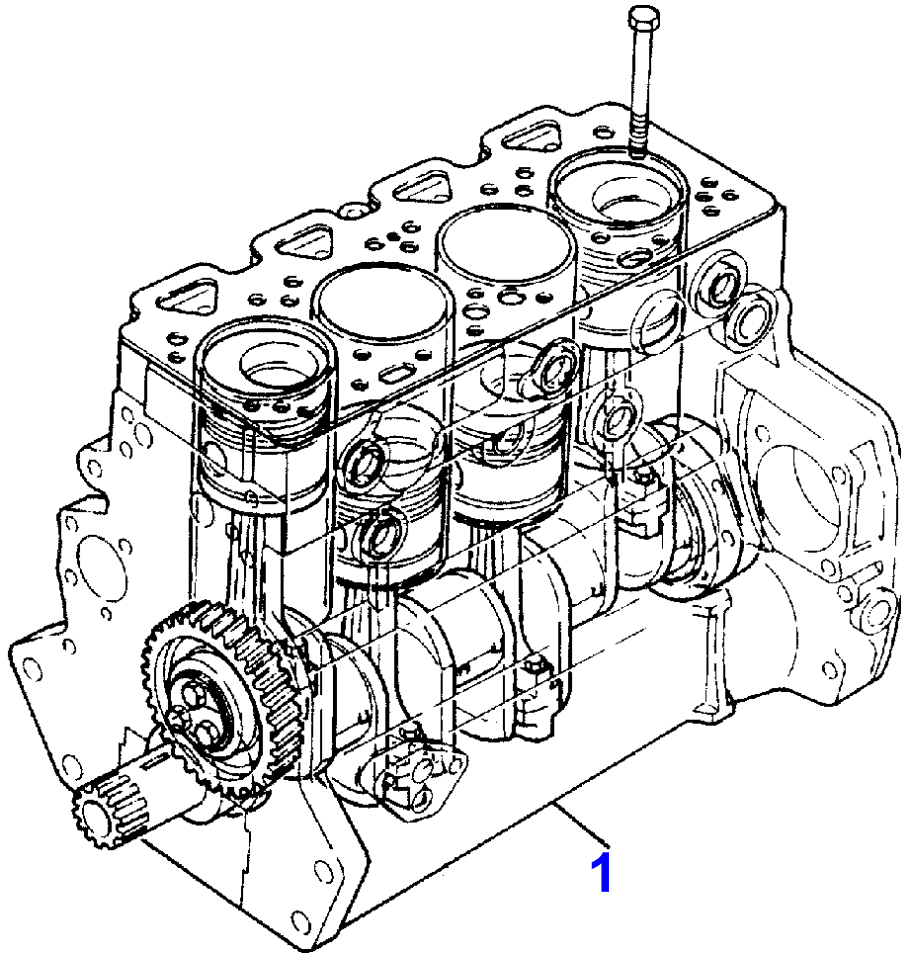

00005170

Massey Ferguson

MF 3350 C-FL CRAWLER-TYPE TRACTOR - 3670139

3670139

ENGINE ASSEMBLY - "1004-40T" REEN ENGINE

Page010-0001

Item	Part Number	Qty	Description	Comments
1	3649724M92	1	ENGINE	AQ81010

Massey Ferguson

MF 3350 C-FL CRAWLER-TYPE TRACTOR - 3670139

3670139

SHORT ENGINE - "1004-40T" REEN ENGINE

Page010-0002

Item	Part Number	Qty	Description	Comments
1	AQ39771	1	SHORT ENGINE	AQ39201 (1)

Item	Part Number	Qty	Description	Comments
1	ZZ50266	1	REMOVER	ZZ50297 (1)
2		1	BLOCK	REF.N.1 1
3		5	SUPPORT	REF.N.1 1
4	3135X062	4	LINER	[B]
	3135X063	4	LINER	[P] 1
5	0650710	5	PLUG	[C] 1
6	0650713	1	PLUG	1
7	0650710	1	PLUG	[E] 1
8	0650588	1	PLUG	[C] 1
9	33142111	10	MANICOTT	1
10	32166329	10	SCREW	1
11	31134165	1	BUSH	1
12	32418122	4	PLUG	[A] 1
13	32416118	4	PLUG	[F] 1
14	2485A204	1	PLUG	[G] 1
15	32418122	2	PLUG	[J] 1
16	0650582	1	PLUG	[N] 1
17	3311R003	1	WASHER	[N] 1 2415D108 (1)
18	3861A027	4	JET	1
19	2116A022	4	DOWEL	18
20	4138A017	4	VALVE	1
21		1	BODY	REF.N.20 20
22	2538753	1	BALL	20
23	3174A004	1	SPRING	20
24	3271A003	1	RETAINER	20
25	0650588	1	PLUG	1
26	3623H008	1	PLATE	1
27	3687W008	1	GASKET	1 N.L.S. (1)
28	2314J033	4	SCREW	1
29	32418124	1	PLUG	1
30	32417134	1	PLUG	[H] 1
31	32416119	1	PLUG	[M] 1
32	2418F701	1	SEAL	U176357
	4142V066	1	FLANGE	U176356H
33		1	COVER	REF.N.32 32 U176356H
34	2418F475	1	SEAL	32 U176356H
35	3681T018	1	SEAL	
36	2314H003	12	SCREW	
37	3212V002	2	SCREW	
38	0350009	2	DOWEL	
39	36171131	1	PLATE	1
40	36832144	1	GASKET	1
41	2314H032	2	SCREW	1
42	2182110	4	SCREW	1
43	376616X1	4	SPACER	1
44	29990001	2	DOWEL	1
45	32161114	2	PLUG	1
46	0650594	1	PLUG	
47	0650594	1	PLUG	
48	32161114	1	PLUG	