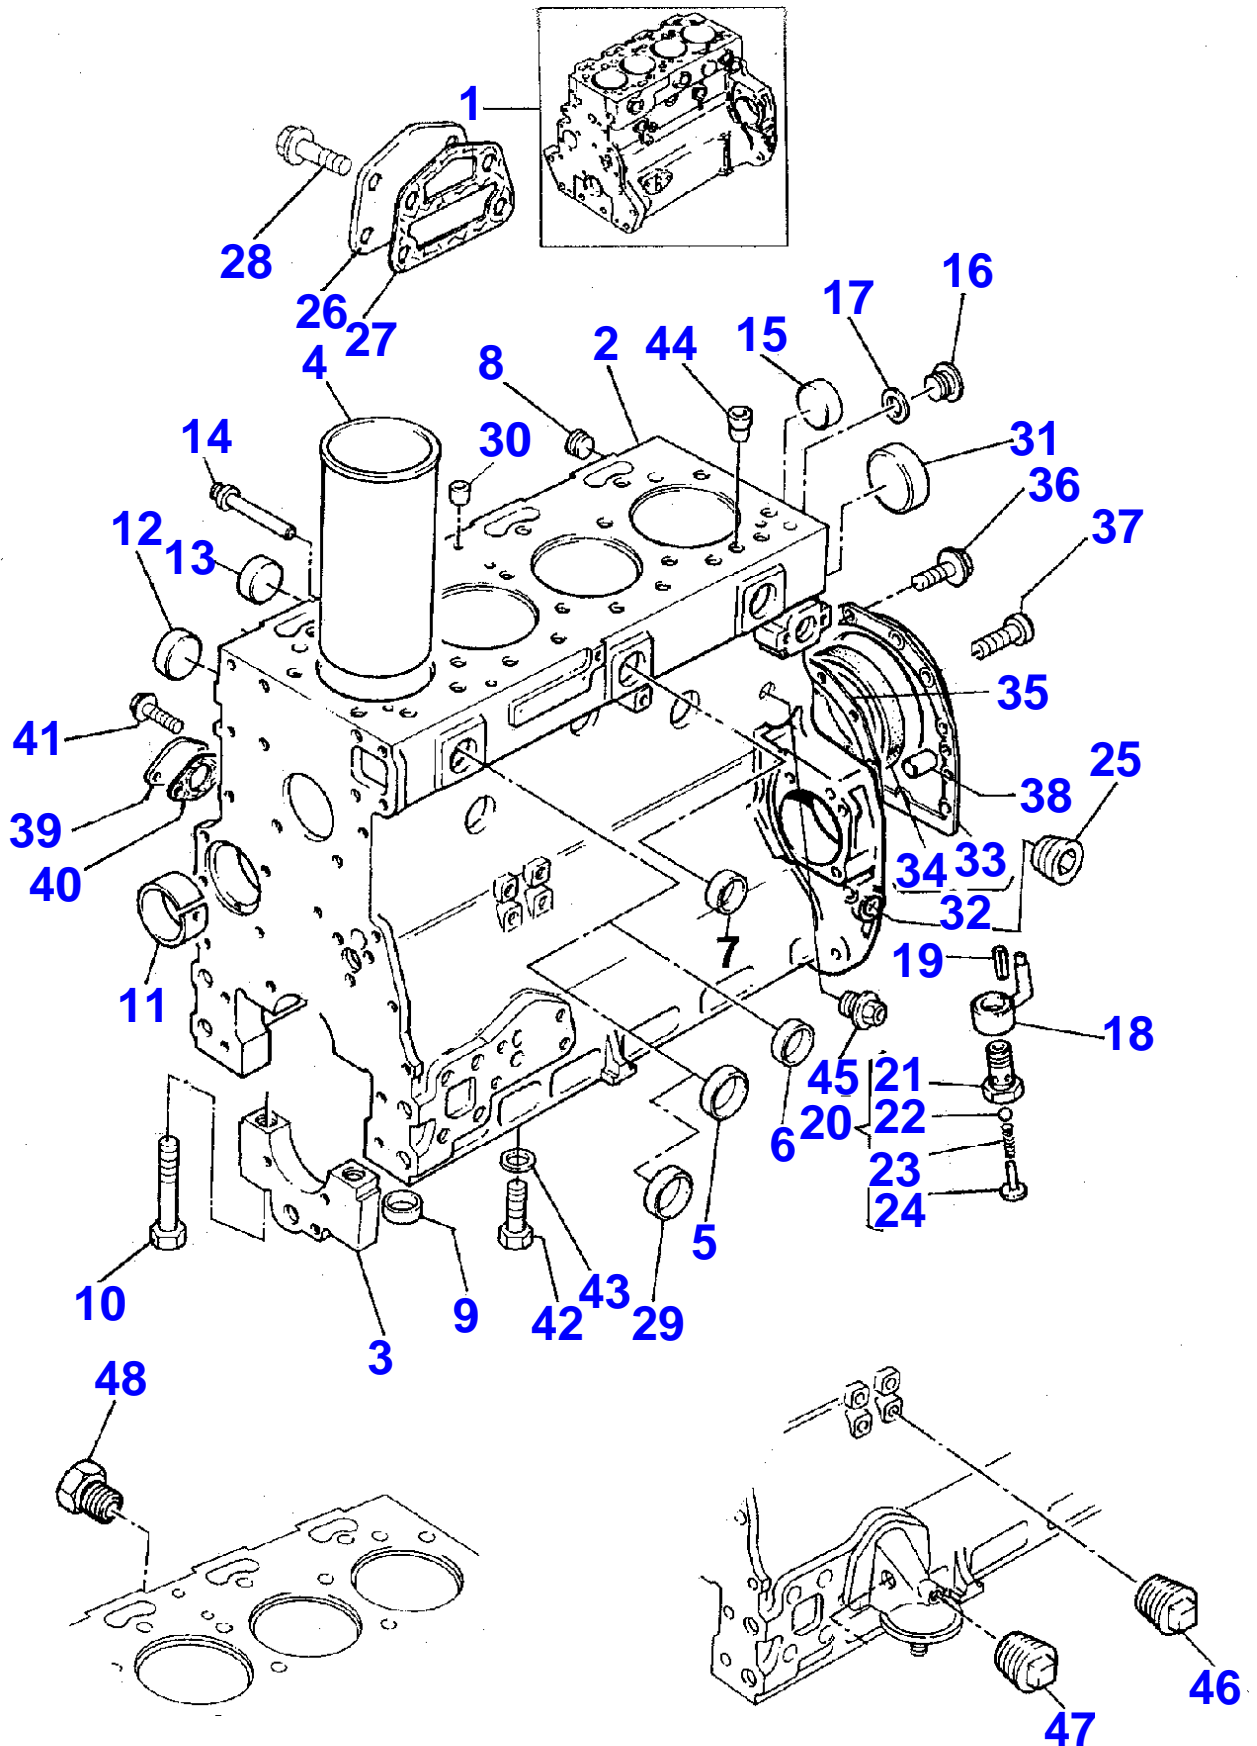

MF 3350 C-FL CRAWLER-TYPE TRACTOR - 3670139

3670139

SHORT ENGINE - "1004-40T" REEN ENGINE

Page010-0002

Item	Part Number	Qty	Description	Comments
1	AQ39771	1	SHORT ENGINE	AQ39201 (1)

Item	Part Number	Qty	Description	Comments
1	ZZ50266	1	REMOVER	ZZ50297 (1)
2		1	BLOCK	REF.N.1 1
3		5	SUPPORT	REF.N.1 1
4	3135X062	4	LINER	[B]
	3135X063	4	LINER	[P] 1
5	0650710	5	PLUG	[C] 1
6	0650713	1	PLUG	1
7	0650710	1	PLUG	[E] 1
8	0650588	1	PLUG	[C] 1
9	33142111	10	MANICOTT	1
10	32166329	10	SCREW	1
11	31134165	1	BUSH	1
12	32418122	4	PLUG	[A] 1
13	32416118	4	PLUG	[F] 1
14	2485A204	1	PLUG	[G] 1
15	32418122	2	PLUG	[J] 1
16	0650582	1	PLUG	[N] 1
17	3311R003	1	WASHER	[N] 1 2415D108 (1)
18	3861A027	4	JET	1
19	2116A022	4	DOWEL	18
20	4138A017	4	VALVE	1
21		1	BODY	REF.N.20 20
22	2538753	1	BALL	20
23	3174A004	1	SPRING	20
24	3271A003	1	RETAINER	20
25	0650588	1	PLUG	1
26	3623H008	1	PLATE	1
27	3687W008	1	GASKET	1 N.L.S. (1)
28	2314J033	4	SCREW	1
29	32418124	1	PLUG	1
30	32417134	1	PLUG	[H] 1
31	32416119	1	PLUG	[M] 1
32	2418F701	1	SEAL	U176357
	4142V066	1	FLANGE	U176356H
33		1	COVER	REF.N.32 32 U176356H
34	2418F475	1	SEAL	32 U176356H
35	3681T018	1	SEAL	
36	2314H003	12	SCREW	
37	3212V002	2	SCREW	
38	0350009	2	DOWEL	
39	36171131	1	PLATE	1
40	36832144	1	GASKET	1
41	2314H032	2	SCREW	1
42	2182110	4	SCREW	1
43	376616X1	4	SPACER	1
44	29990001	2	DOWEL	1
45	32161114	2	PLUG	1
46	0650594	1	PLUG	
47	0650594	1	PLUG	
48	32161114	1	PLUG	