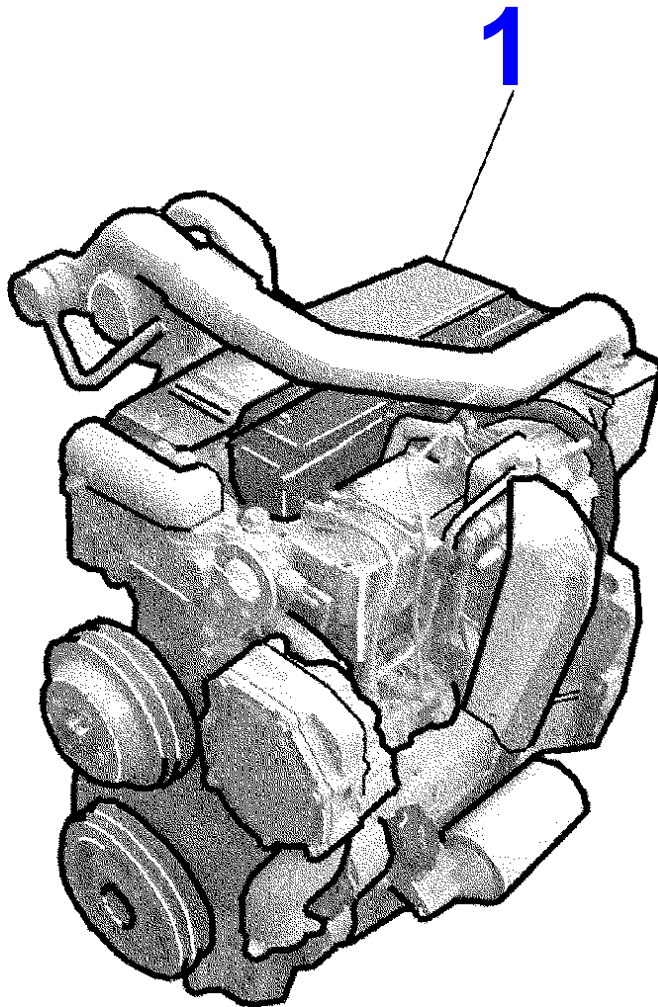

Page Title	Page Number
ENGINE ASSEMBLY - "1004-40T" REEN ENGINE	010-0001
SHORT ENGINE - "1004-40T" REEN ENGINE	010-0002
CYLINDER BLOCK - PLATE D - "1004-40T" GREEN ENGINE	010-0003
CRANKSHAFT,PISTONS AND CONNECTING RODS - PLATE B - "10 - 04-40T" GREEN ENGINE	010-0004
CYLINDER HEAD - PLATE C - "1004-40T" GREEN ENGINE	010-0005
ROCKER SHAFT - PLATE A - "1004-40T" GREEN ENGINE	010-0006
TIMING GEAR AND CAMSHAFT - PLATE B - "1004-40T" GREEN - ENGINE	010-0007
BALANCER UNIT - PLATE A - "1004-40T" GREEN ENGINE	010-0008
FUEL INJECTION EQUIPMENT (DIESEL) - PLATE K - "1004-40 - T" GREEN ENGINE	010-0009
LUBRICATING OIL SUMP - PLATE D - "1004-40T" GREEN ENGI - NE	010-0010
LUBRICATING OILFILLER AND BREATHER - PLATE AD - "1004- - 40T" GREEN ENGINE	010-0011
HEAT EXCHANGER AND LUBRICATING OIL FILTER - PLATE Q - - "1004-40T" GREEN ENGINE	010-0012
WATER PUMP,THERMOSTAT AND HEAT EXCHANGER - PLATE C - " - 1004-40T" GREEN ENGINE	010-0013
WATER PUMP,THERMOSTAT AND HEAT EXCHANGER - PLATE E - " - 1004-40T" GREEN ENGINE	010-0014
GEAR DRIVE AUXILIARY DRIVE OPTIONS - PLATE A - "1004-4 - 0T" GREEN ENGINE	010-0015
TURBOCHARGER,MANIFOLDS AND AIR CHARGE COOLER - PLATE A - D - "1004-40T" GREEN ENGINE	010-0016
TURBOCHARGER,MANIFOLDS AND AIR CHARGE COOLER - PLATE A - J - "1004-40T" GREEN ENGINE	010-0017
TURBOCHARGER,MANIFOLDS AND AIR CHARGE COOLER - PLATE A - - "1004-40T" GREEN ENGINE	010-0018
LOW PRESSURE FUEL SYSTEM - PLATE W - "1004-40T" GREEN - ENGINE	010-0019
FUEL STYSTEM - PLATE A - "1004-40T" GREEN ENGINE	010-0020
HEATER/STARTER SWITCH - PLATE A - "1004-40T" GREEN ENG - INE	010-0021
JOINTS AND GASKETS-TOP SERVICE KIT - PLATE C - "1004-4 - 0T" GREEN ENGINE	010-0022
JOINTS AND GASKETS-BOTTOM SERVICE KIT - PLATE C - "100 - 4-40T" GREEN ENGINE	010-0023

00005170

Massey Ferguson

MF 3350 C-FL CRAWLER-TYPE TRACTOR - 3670139

3670139

ENGINE ASSEMBLY - "1004-40T" REEN ENGINE

Page010-0001

Item	Part Number	Qty	Description	Comments
1	3649724M92	1	ENGINE	AQ81010

Massey Ferguson