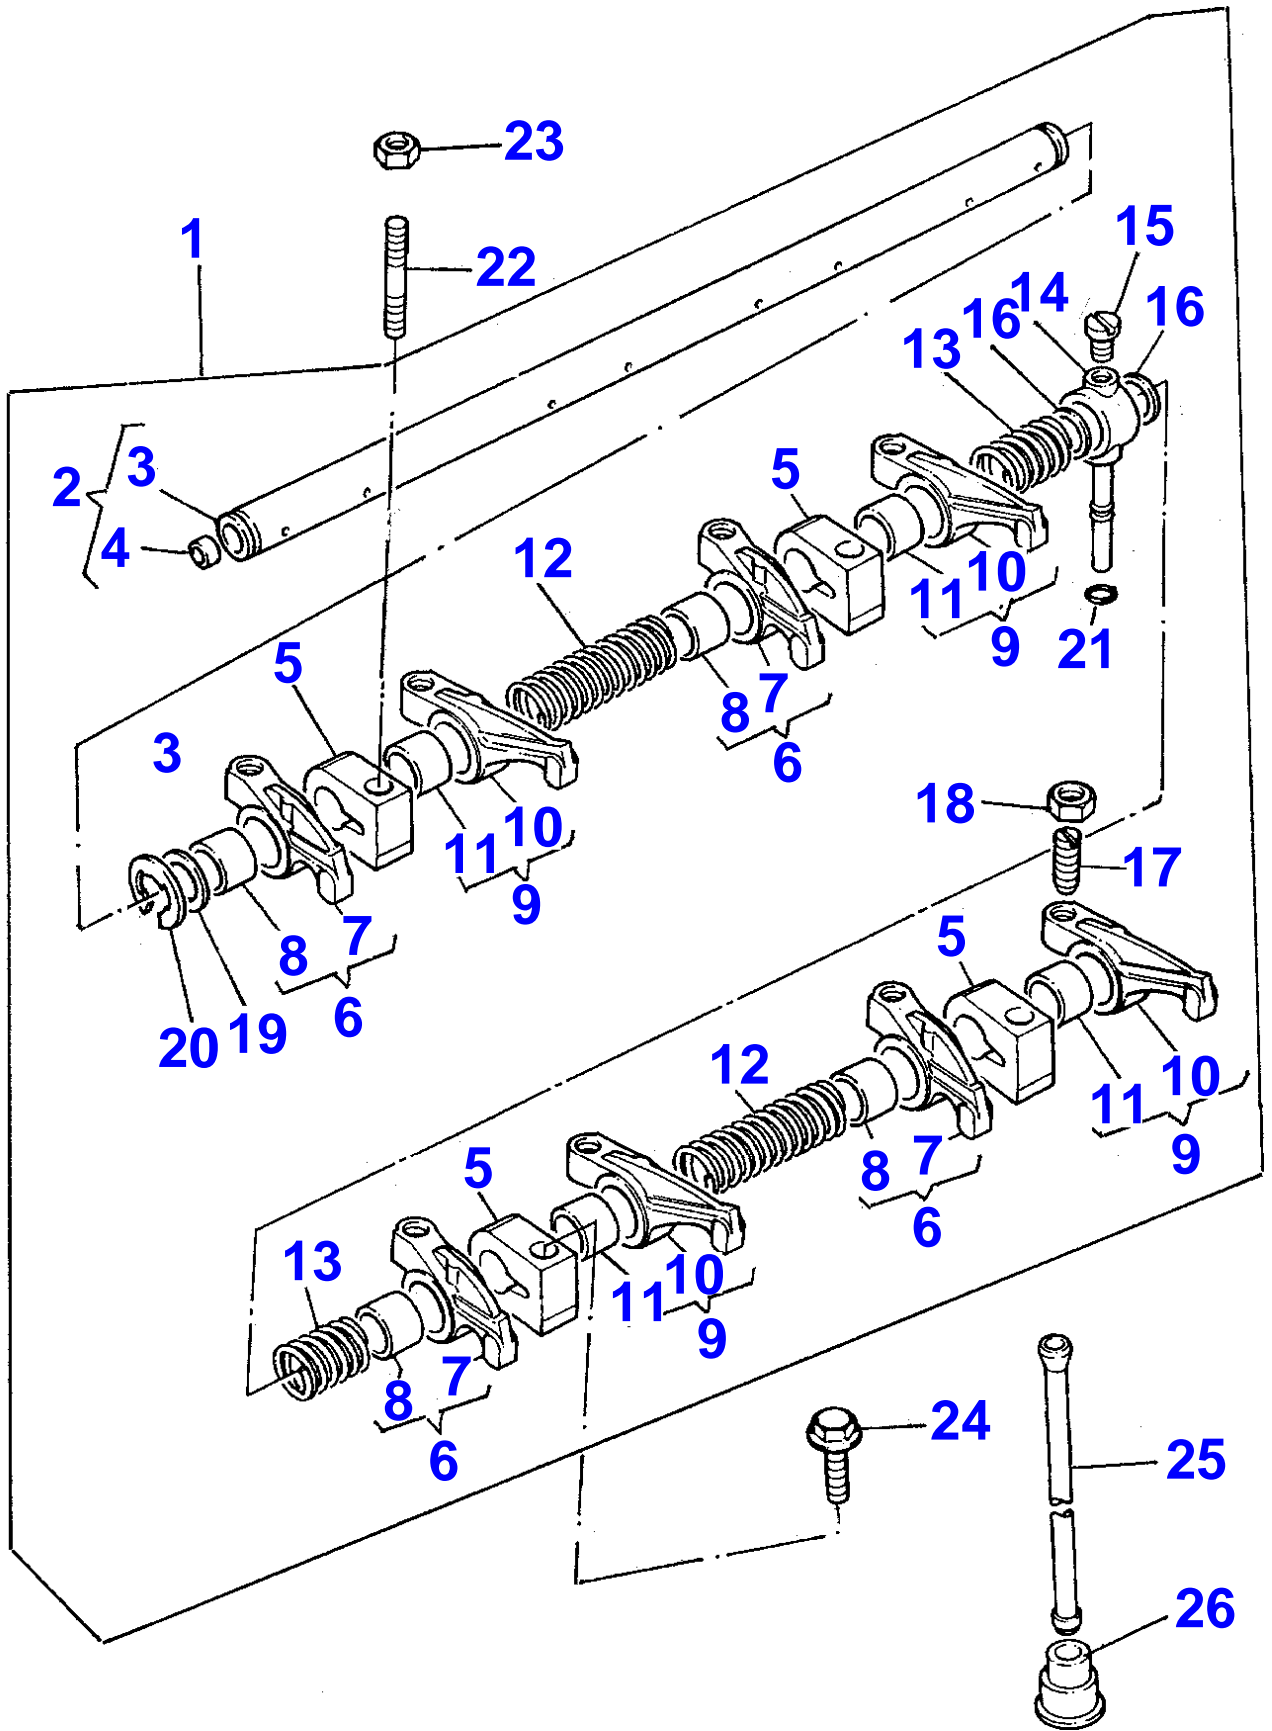

Item	Part Number	Qty	Description	Comments
FOOTNOTE	[B]		SLIP FIT	
FOOTNOTE	[C]		WATER JACKET LEFT HAND SIDE	
FOOTNOTE	[E]		WATER JACKET LEFT HAND SIDE TOP CENTRE HOLE	
FOOTNOTE	[F]		TAPPED CHAMBER .	
FOOTNOTE	[G]		ROCKER OIL FEED DRILLING, RIGHT HAND SIDE .	
FOOTNOTE	[H]		ROCKER OIL FEED DRILLING, TOP FACE .	
FOOTNOTE	[J]		WATER JACKET, REAR FACE	
FOOTNOTE	[M]		CAMSHAFT CHAMBER, REAR END .	
FOOTNOTE	[N]		LUBRICATING OIL PRESSURE RAIL, REAR END	
FOOTNOTE	[P]		LOCATING DOWELS	

Item	Part Number	Qty	Description	Comments
1	ZZ90171	1	AXLE	
2	ZZ90172	1	AXLE	1
3		1	SHAFT	REF.N.2 2
4	0650507	2	PLUG	2
5	3818X901	4	POPPET	1
6	4115R005	4	LEVER	1 4115R007 (1)
7		1	LEVER	REF.N.6 6
8	31134166	1	BUSH	6 3112A003 (1)
9	4115R006	4	LEVER	1 4115R008 (1)
10		1	LEVER	REF.N.9 9
11	31134166	1	BUSH	9 3112A003 (1)
12	31744123	2	SPRING	1
13	31743108	2	SPRING	1
14	3775E012	1	UNION	1
15	2233022	1	SCREW	1
16	33117426	2	SHIM	1 3311K015 (1)
17	32114145	8	SCREW	1
18	0576052	8	NUT	1
19	3311K012	2	WASHER	1
20	0170151	2	RING	1
21	376525X1	1	SPINNER	1
22	2313H331	3	STUD	
23	2318A605	3	NUT	
24	2314J607	1	SCREW	
25	31434307	8	ROD	
26	3142U031	8	TAPPET	3142U991 (1)