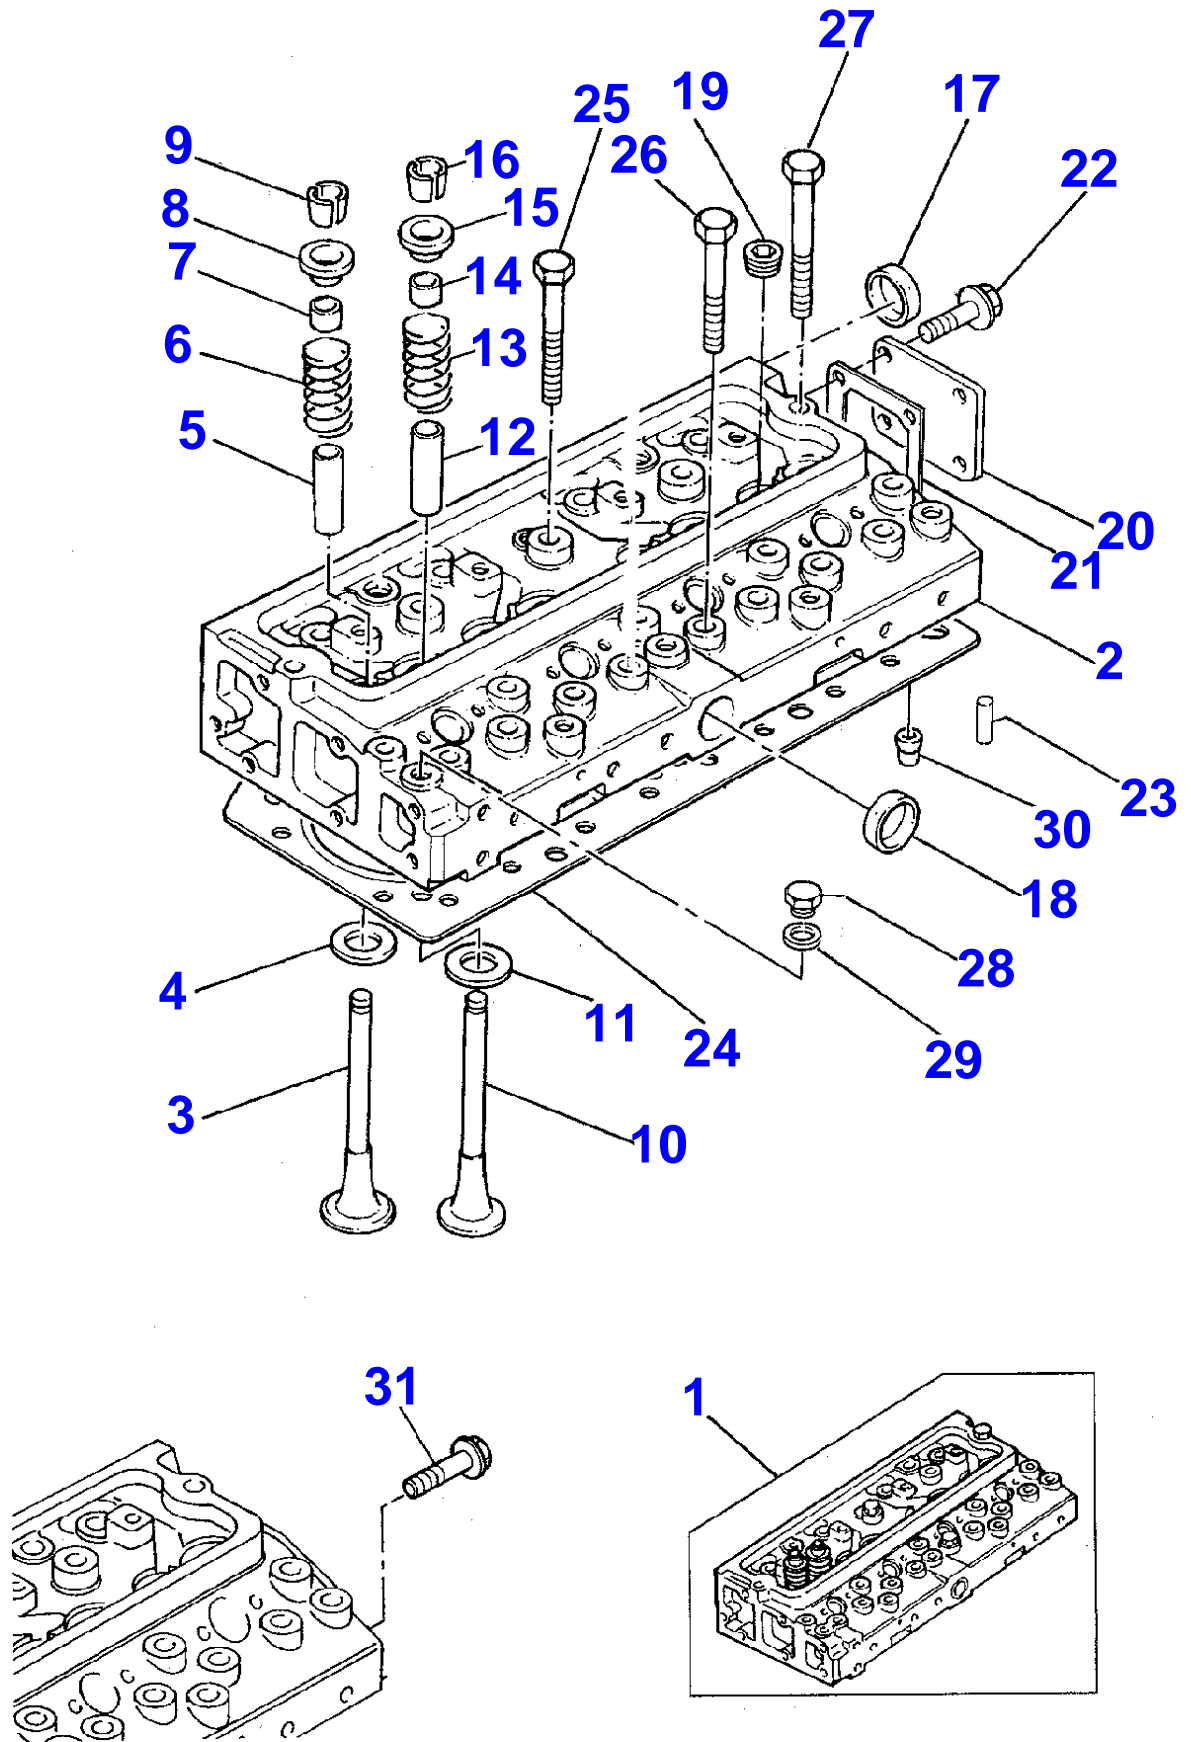

Item	Part Number	Qty	Description	Comments
1	ZZ80254	1	CYLINDER HEAD	
2		1	CYLINDER HEAD	REF.N.1
3	3142L081	4	VALVE	1
4	3314A071	4	INSERT	1
5	3313A012	4	INSERT	1
6	3174T003	4	SPRING	1
7	2418M506	4	SEAL	3174P409 (1) 1 INLET
8	3342N011	4	CAP	1
9	3142W004	8	COTTER	1
10	3142D051	4	VALVE	1
11	3314A009	4	INSERT	1
12	3318A705	4	GUIDE	1
13	3174T003	4	SPRING	1 3174P409 (1)
14	2418M505	4	SEAL	1 EXHAUST
15	3342N011	4	CAP	1
16	3142W004	8	COTTER	1
17	32418122	1	PLUG	1
18	0650710	1	PLUG	1
19	2431A054	4	PLUG	1 0650586 (1)
20		1	COVER	A-01 14
21		1	GASKET	A-01 14 11
22		4	SCREW	A-01 14 18
23	2114A046	2	DOWEL	
24	3681E037	1	GASKET	
25	32166219	8	SCREW	
26	32166221	12	SCREW	
27	32166222	2	SCREW	
28	0650203	1	PLUG	1
29	2411157	1	WASHER	1
30	29990001	2	DOWEL	1
31	2314H002	3	SCREW