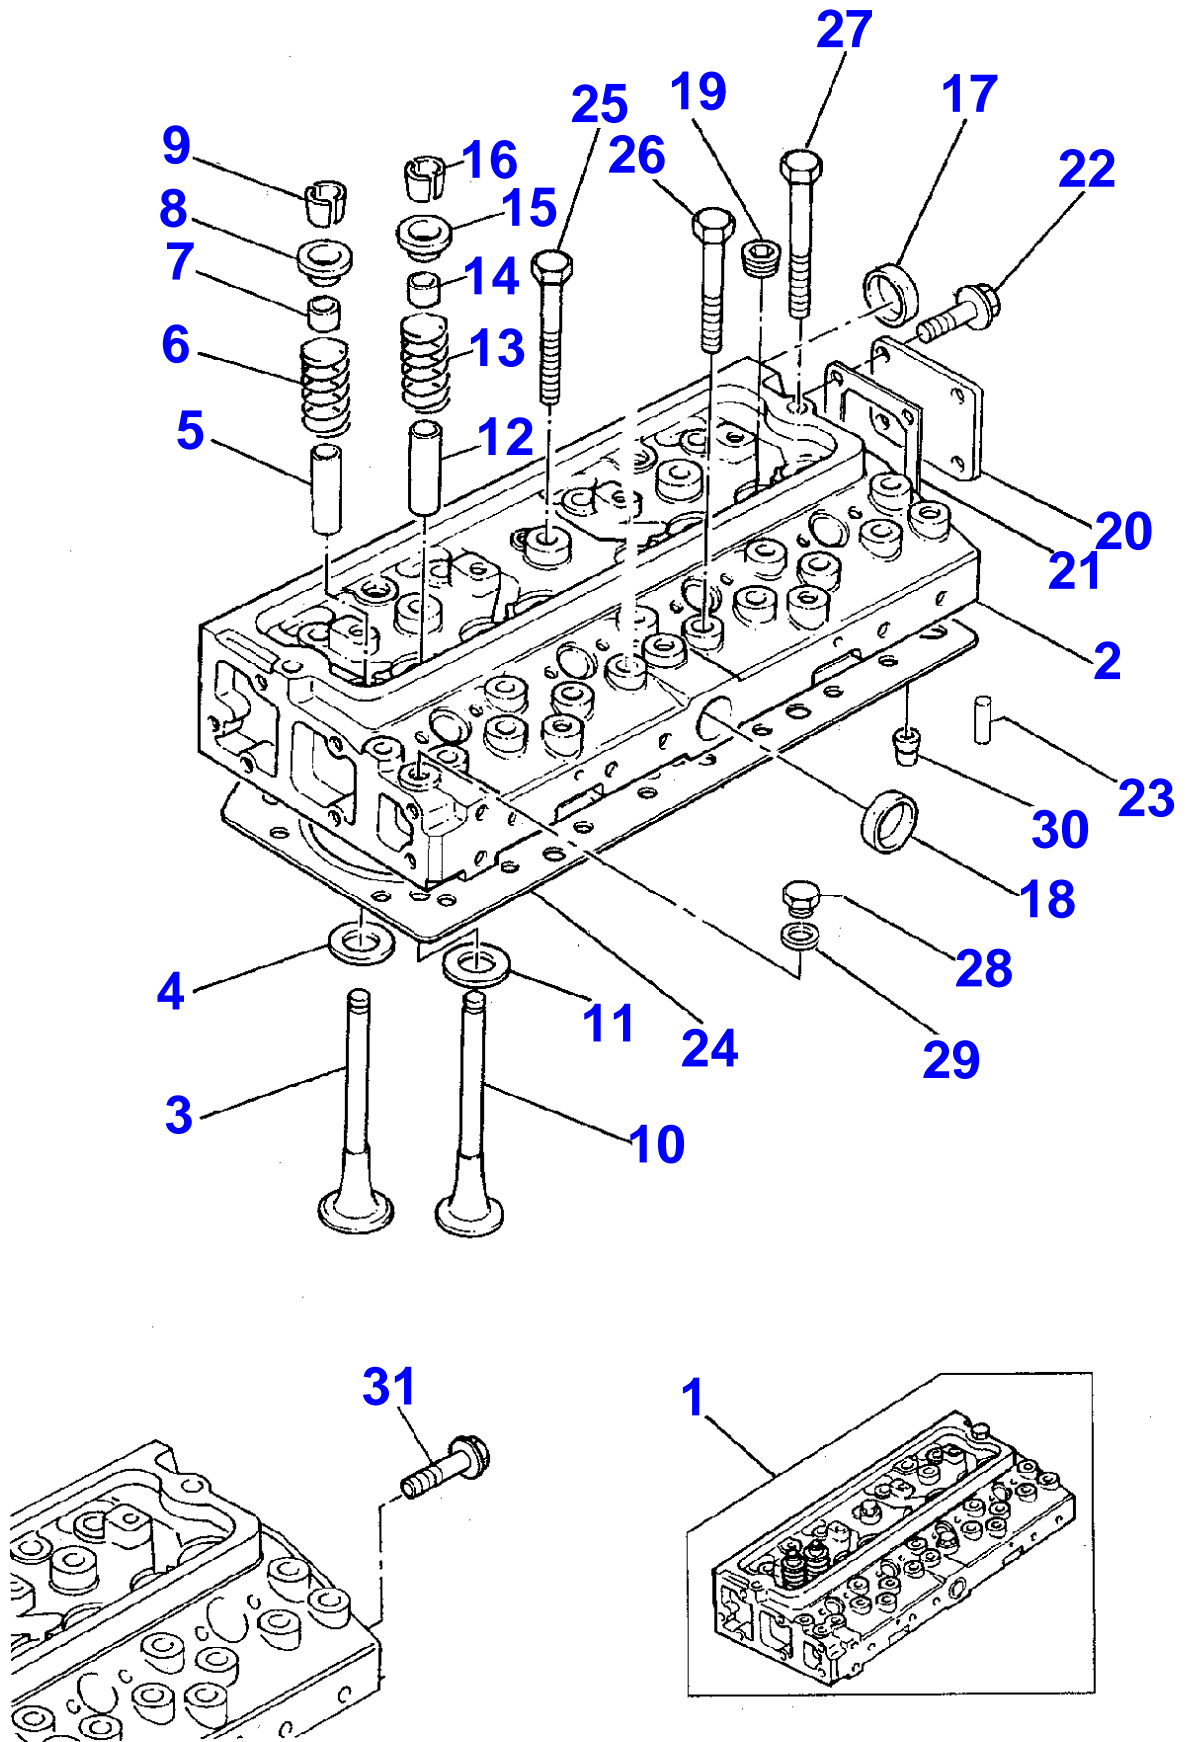

Item	Part Number	Qty	Description	Comments
1	ZZ80254	1	CYLINDER HEAD	
2		1	CYLINDER HEAD	REF.N.1
				1
3	3142L081	4	VALVE	1
4	3314A071	4	INSERT	1
5	3313A012	4	INSERT	1
6	3174T003	4	SPRING	1
				3174P409 (1)
7	2418M506	4	SEAL	1
				INLET
8	3342N011	4	CAP	1
9	3142W004	8	COTTER	1
10	3142D051	4	VALVE	1
11	3314A009	4	INSERT	1
12	3318A705	4	GUIDE	1
13	3174T003	4	SPRING	1
				3174P409 (1)
14	2418M505	4	SEAL	1
				EXHAUST
15	3342N011	4	CAP	1
16	3142W004	8	COTTER	1
17	32418122	1	PLUG	1
18	0650710	1	PLUG	1
19	2431A054	4	PLUG	1
				0650586 (1)
20		1	COVER	A-01 13
21		1	GASKET	A-01 13 11
22		4	SCREW	A-01 13 18
23	2114A046	2	DOWEL	
24	3681E037	1	GASKET	
25	32166219	8	SCREW	
26	32166221	12	SCREW	
27	32166222	2	SCREW	
28	0650203	1	PLUG	1
29	2411157	1	WASHER	1
30	29990001	2	DOWEL	1
31	2314H002	3	SCREW