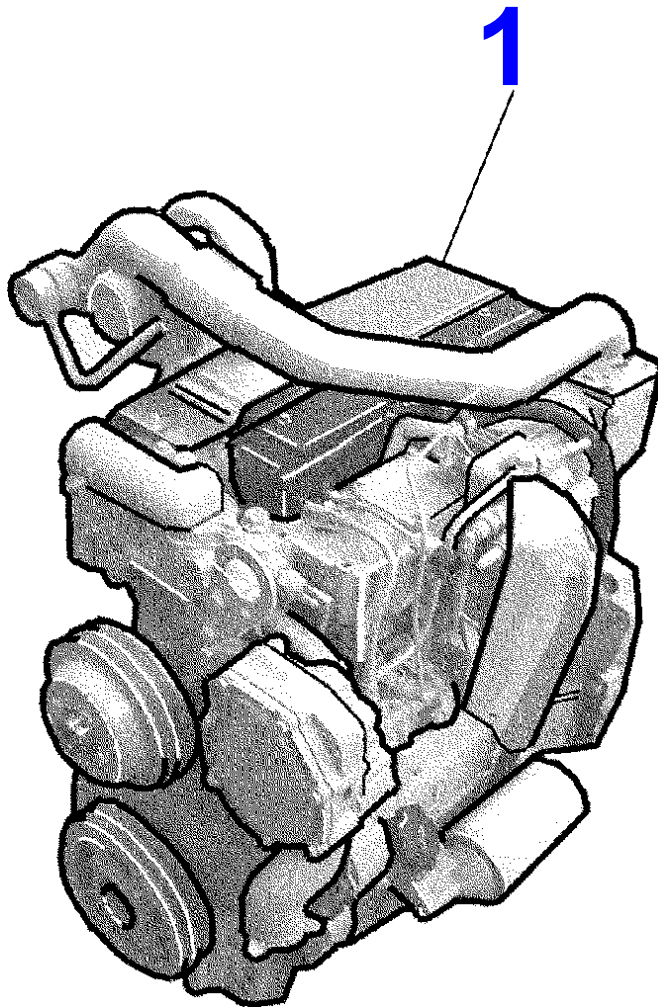

00005170

Massey Ferguson

MF 3355 C-FL CRAWLER-TYPE TRACTOR - 3670140

3670140

ENGINE ASSEMBLY - "1004-40T" REEN ENGINE

Page010-0001

Item	Part Number	Qty	Description	Comments
1	3650686M93	1	ENGINE	AQ81013

Massey Ferguson