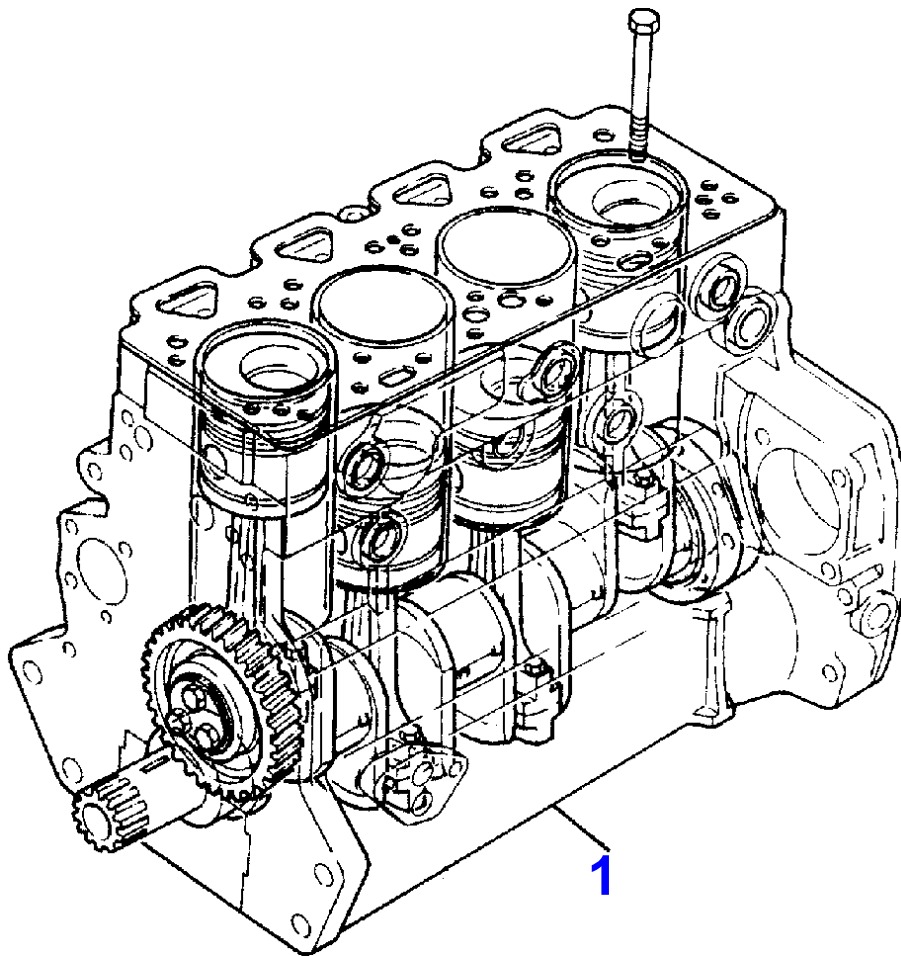

00005170

Massey Ferguson

MF 3355 C-FL CRAWLER-TYPE TRACTOR - 3670140

3670140

ENGINE ASSEMBLY - "1004-40T" REEN ENGINE

Page010-0001

Item	Part Number	Qty	Description	Comments
1	3650686M93	1	ENGINE	AQ81013

Massey Ferguson

MF 3355 C-FL CRAWLER-TYPE TRACTOR - 3670140

3670140

SHORT ENGINE - "1004-40T" REEN ENGINE

Page010-0002

Item	Part Number	Qty	Description	Comments
1	AQ39771	1	SHORT ENGINE	AQ39201 (1)

Item	Part Number	Qty	Description	Comments
1	ZZ50266	1	REMOVER	ZZ50297 (1)
2		1	BLOCK	REF.N.1 1
3		5	SUPPORT	REF.N.1 1
4	3135X062	4	LINER	[B]
	3135X063	4	LINER	[A] 1
5	0650710	5	PLUG	[C] 1
6	0650713	1	PLUG	1
7	0650710	1	PLUG	[D] 1
8	0650588	1	PLUG	[E] 1
9	33142111	10	MANICOTT	1
10	32166329	10	SCREW	1
11	31134165	1	BUSH	1
12	32418122	4	PLUG	[E] 1
13	32416118	4	PLUG	[F] 1
14	2485A204	1	PLUG	[G] 1
15	32418122	2	PLUG	[J] 1
16	0650582	1	PLUG	[N] 1
17	3311R003	1	WASHER	[N] 1
				2415D108 (1)
18	4126X124	4	JET	1 3861A027 (1)
19	2116A022	4	DOWEL	18
20	4138A017	4	VALVE	1
21		1	BODY	REF.N.20 20
22	2538753	1	BALL	20
23	3174A004	1	SPRING	20
24	3271A003	1	RETAINER	20
25	0650588	1	PLUG	1
26	3623H008	1	PLATE	1
27	3687W008	1	GASKET	1 N.L.S. (1)
28	2314J033	4	SCREW	1
29	32418124	1	PLUG	1
30	32417134	1	PLUG	[H] 1
31	32416119	1	PLUG	[M] 1
32	2418F701	1	SEAL	U176357H
	4142V066	1	FLANGE	U176356H
33		1	COVER	REF.N.32 32 U176356H
34	2418F475	1	SEAL	32 U176356H
35	3681T018	1	SEAL	
36	2314H003	12	SCREW	
37	3212V002	2	SCREW	
38	0350009	2	DOWEL	
39	36171131	1	PLATE	1
40	36832144	1	GASKET	1
41	2314H032	2	SCREW	1
42	2182110	4	SCREW	1
43	376616X1	4	SPACER	1
44	29990001	2	DOWEL	1
45	32161114	2	PLUG	1
46	0650594	1	PLUG	
47	0650594	1	PLUG	
48	32161114	1	PLUG	