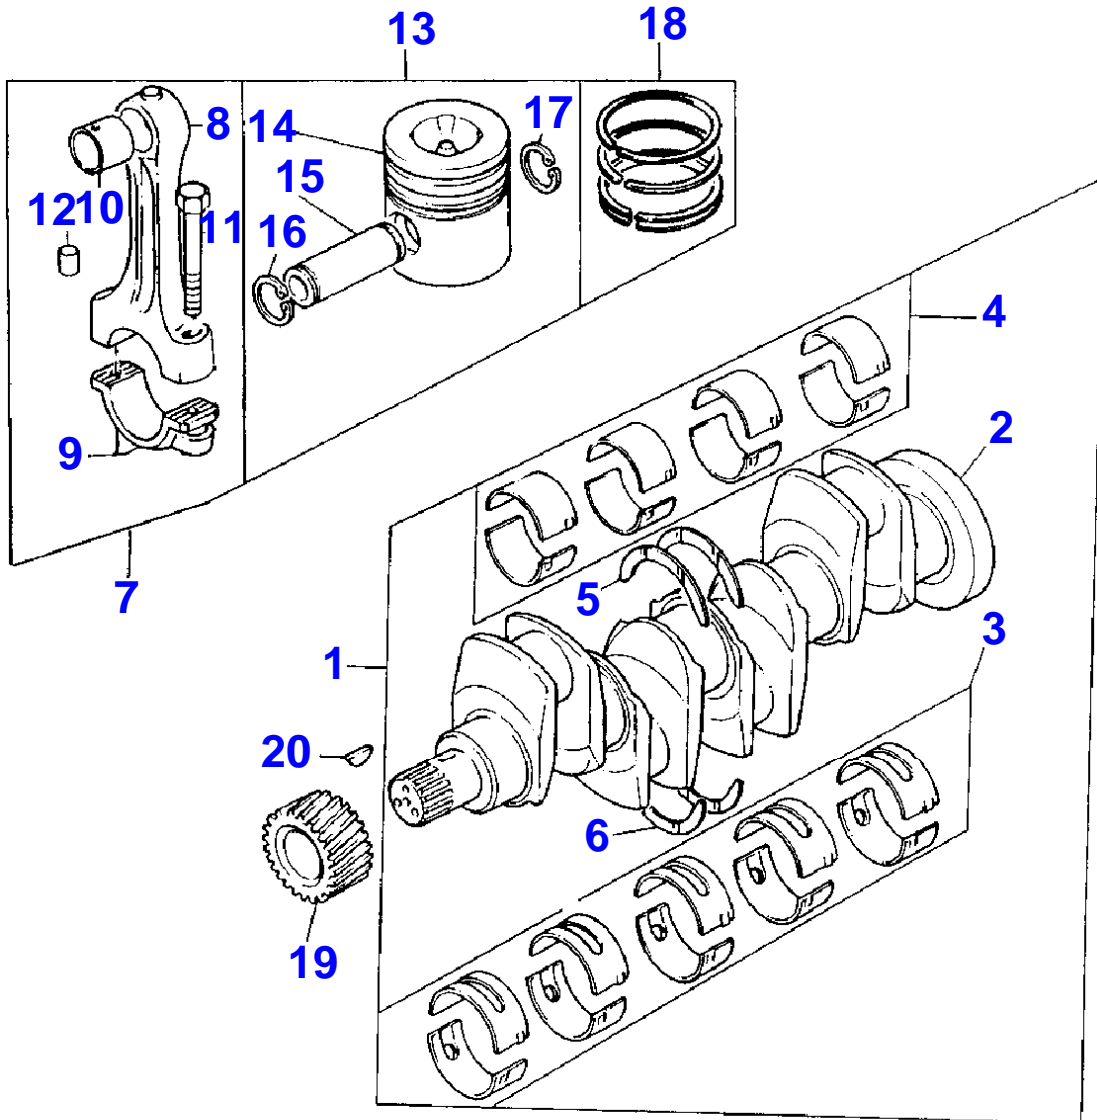

4-9122-012-A

Item	Part Number	Qty	Description	Comments
1	ZZ90202	1	SHAFT	
2		1	SHAFT	REF.N.1 1
3	81558	1	BEARING	[A] 1
	81558A	999	BEARING	[A] (-)0,25MM
	81558B	999	BEARING	[A] (-)0,50MM
	81558C	999	BEARING	(-)0,75MM
4	U5ME0006	1	KIT	[A] 1
	U5ME0006A	999	CUSCINET	[A] (-)0,25MM
	U5ME0006B	999	KIT	[A] (-)0,50MM
	U5ME0006C	999	CUSCINET	[A] (-)0,75MM
5	31137312	999	RING	(+)0,19MM
	31137551	2	WASHER	1
6	31137322	999	RING	(+)0,19MM
	31137561	2	WASHER	1
7	ZZ90186	4	KIT	HIGH GRADE 4115C334 (1)
	ZZ90187	4	KIT	[C] LOW GRADE
8		1	CONROD	REF.N.7 7
9		1	CAP	REF.N.7 7
10	3112E011	1	CUSHION	[C] 7
11	32186142	2	SCREW	7
12	3246A001	2	DOWEL	7
13	U5LP0057	4	KIT	[C]
14		1	PISTON	REF.N.13 13
15		1	PIN	REF.N.13 13
16	2721332	1	RING	13
17	2721332	1	RING	13
18	4181A033	4	KIT	
19	31171681	1	GEAR	
20	0500012	1	KEY	
21	31153242	1	PULLEY	
22	3242T001	1	RING	
23	32186139	3	SCREW	

FOOTNOTE [A] ENDED

FOOTNOTE [C] SEE PERKINS SERVICE BULLETIN N.81