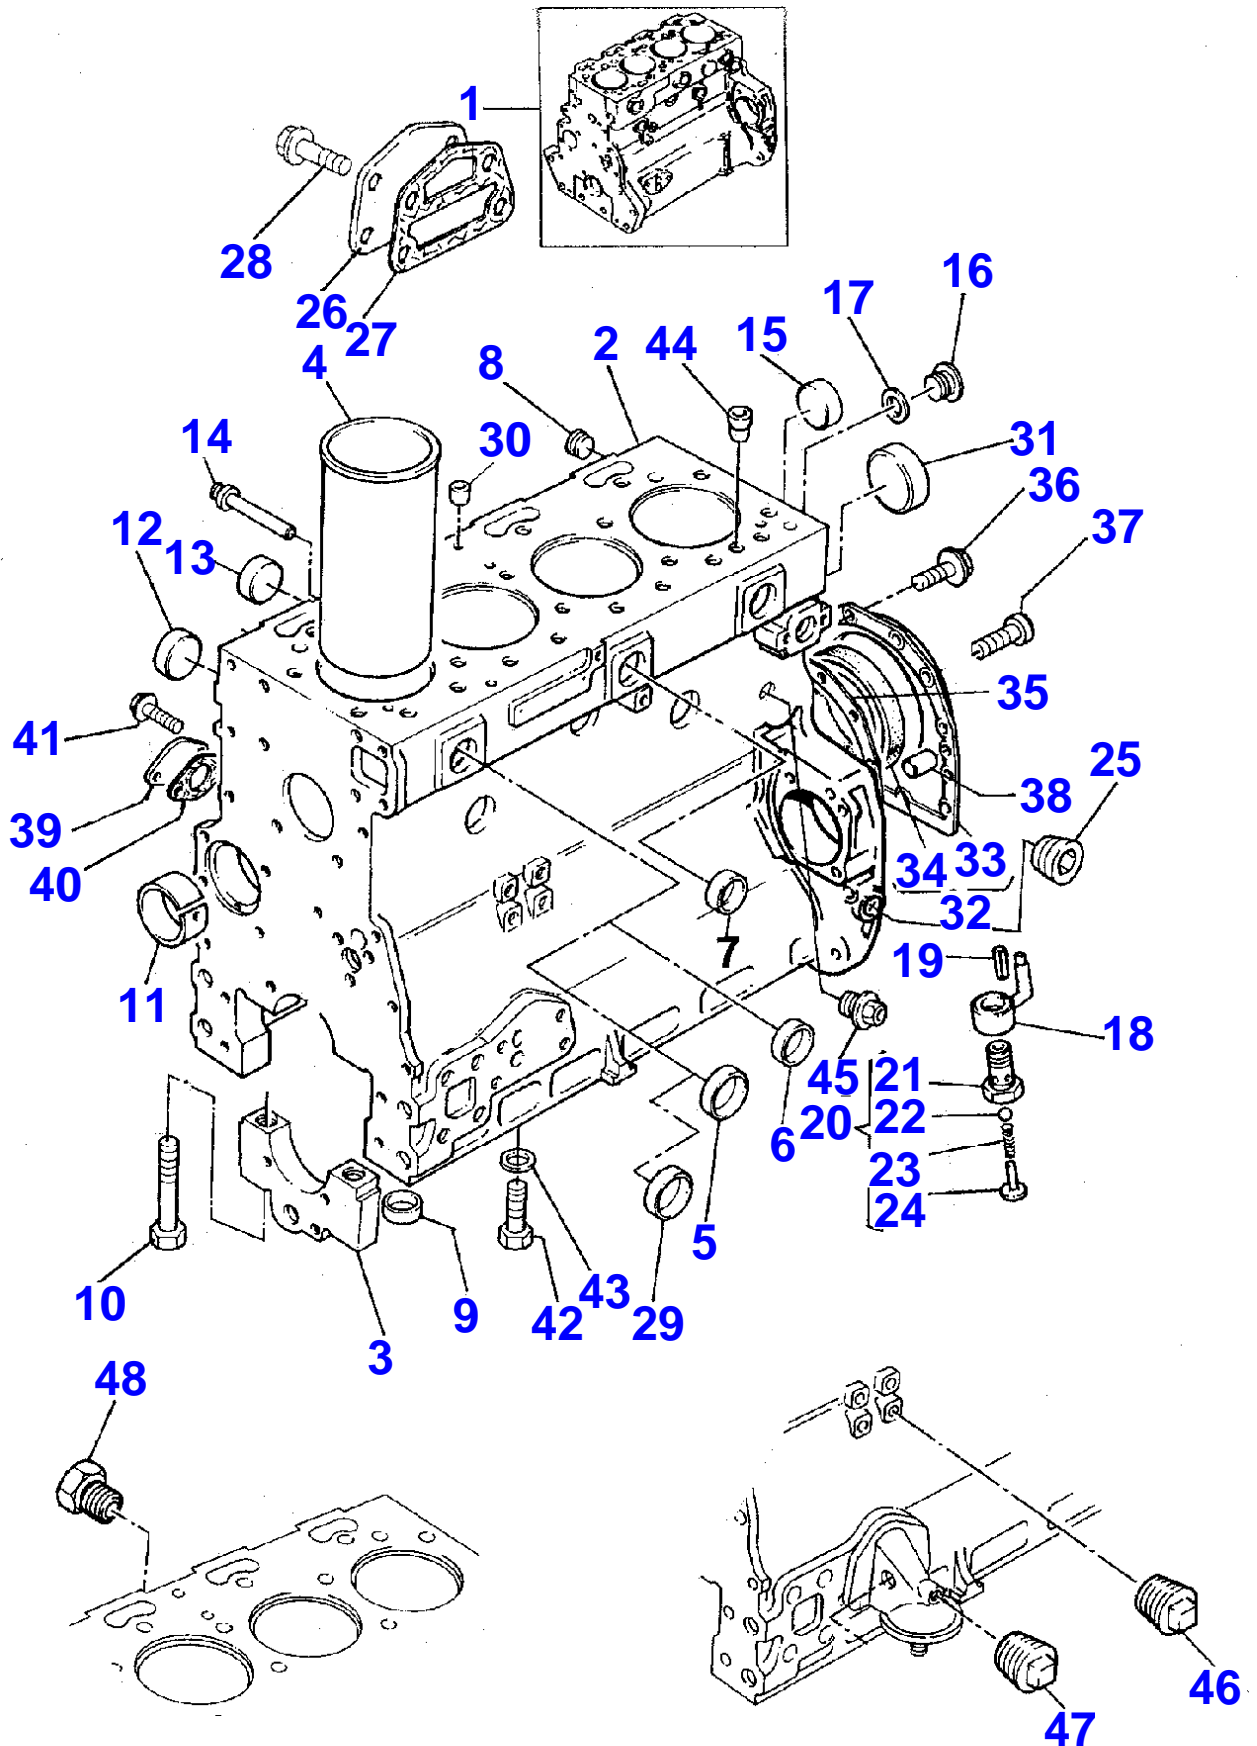

MF 3355 C-FL CRAWLER-TYPE TRACTOR - 3670140

3670140

SHORT ENGINE - "1004-40T" REEN ENGINE

Page010-0002

Item	Part Number	Qty	Description	Comments
1	AQ39771	1	SHORT ENGINE	AQ39201 (1)

Item	Part Number	Qty	Description	Comments
1	ZZ50266	1	REMOVER	ZZ50297 (1)
2		1	BLOCK	REF.N.1 1
3		5	SUPPORT	REF.N.1 1
4	3135X062	4	LINER	[B]
	3135X063	4	LINER	[A] 1
5	0650710	5	PLUG	[C] 1
6	0650713	1	PLUG	1
7	0650710	1	PLUG	[D] 1
8	0650588	1	PLUG	[E] 1
9	33142111	10	MANICOTT	1
10	32166329	10	SCREW	1
11	31134165	1	BUSH	1
12	32418122	4	PLUG	[E] 1
13	32416118	4	PLUG	[F] 1
14	2485A204	1	PLUG	[G] 1
15	32418122	2	PLUG	[J] 1
16	0650582	1	PLUG	[N] 1
17	3311R003	1	WASHER	[N] 1
				2415D108 (1)
18	4126X124	4	JET	1 3861A027 (1)
19	2116A022	4	DOWEL	18
20	4138A017	4	VALVE	1
21		1	BODY	REF.N.20 20
22	2538753	1	BALL	20
23	3174A004	1	SPRING	20
24	3271A003	1	RETAINER	20
25	0650588	1	PLUG	1
26	3623H008	1	PLATE	1
27	3687W008	1	GASKET	1 N.L.S. (1)
28	2314J033	4	SCREW	1
29	32418124	1	PLUG	1
30	32417134	1	PLUG	[H] 1
31	32416119	1	PLUG	[M] 1
32	2418F701	1	SEAL	U176357H
	4142V066	1	FLANGE	U176356H
33		1	COVER	REF.N.32 32 U176356H
34	2418F475	1	SEAL	32 U176356H
35	3681T018	1	SEAL	
36	2314H003	12	SCREW	
37	3212V002	2	SCREW	
38	0350009	2	DOWEL	
39	36171131	1	PLATE	1
40	36832144	1	GASKET	1
41	2314H032	2	SCREW	1
42	2182110	4	SCREW	1
43	376616X1	4	SPACER	1
44	29990001	2	DOWEL	1
45	32161114	2	PLUG	1
46	0650594	1	PLUG	
47	0650594	1	PLUG	
48	32161114	1	PLUG	