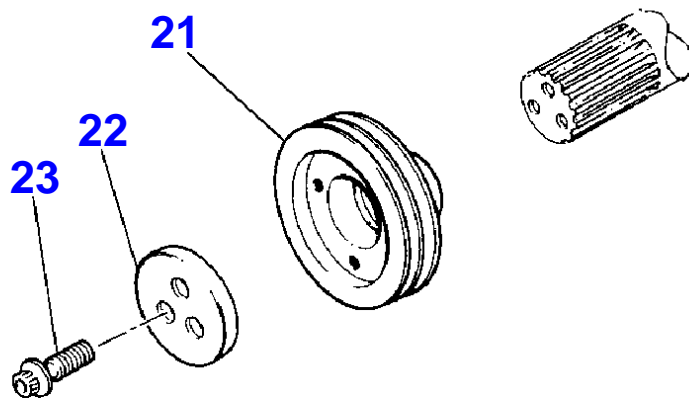

4-9122-012-A

Item	Part Number	Qty	Description	Comments
1	ZZ90202	1	SHAFT	
2		1	SHAFT	REF.N.1 1
3	81558	1	BEARING	[A] 1
	81558A	999	BEARING	[A] (-)0,25MM
	81558B	999	BEARING	[A] (-)0,50MM
	81558C	999	BEARING	(-)0,75MM
4	U5ME0006	1	KIT	[A] 1
	U5ME0006A	999	CUSCINET	[A] (-)0,25MM
	U5ME0006B	999	KIT	[A] (-)0,50MM
	U5ME0006C	999	CUSCINET	[A] (-)0,75MM
5	31137312	999	RING	(+)0,19MM
	31137551	2	WASHER	1
6	31137322	999	RING	(+)0,19MM
	31137561	2	WASHER	1
7	ZZ90186	4	KIT	HIGH GRADE 4115C334 (1)
	ZZ90187	4	KIT	[C] LOW GRADE
8		1	CONROD	REF.N.7 7
9		1	CAP	REF.N.7 7
10	3112E011	1	CUSHION	[C] 7
11	32186142	2	SCREW	7
12	3246A001	2	DOWEL	7
13	U5LP0057	4	KIT	[C]
14		1	PISTON	REF.N.13 13
15		1	PIN	REF.N.13 13
16	2721332	1	RING	13
17	2721332	1	RING	13
18	4181A033	4	KIT	
19	31171681	1	GEAR	
20	0500012	1	KEY	
21	31153242	1	PULLEY	
22	3242T001	1	RING	
23	32186139	3	SCREW	

FOOTNOTE [A] ENDED

FOOTNOTE [C] SEE PERKINS SERVICE BULLETIN N.81