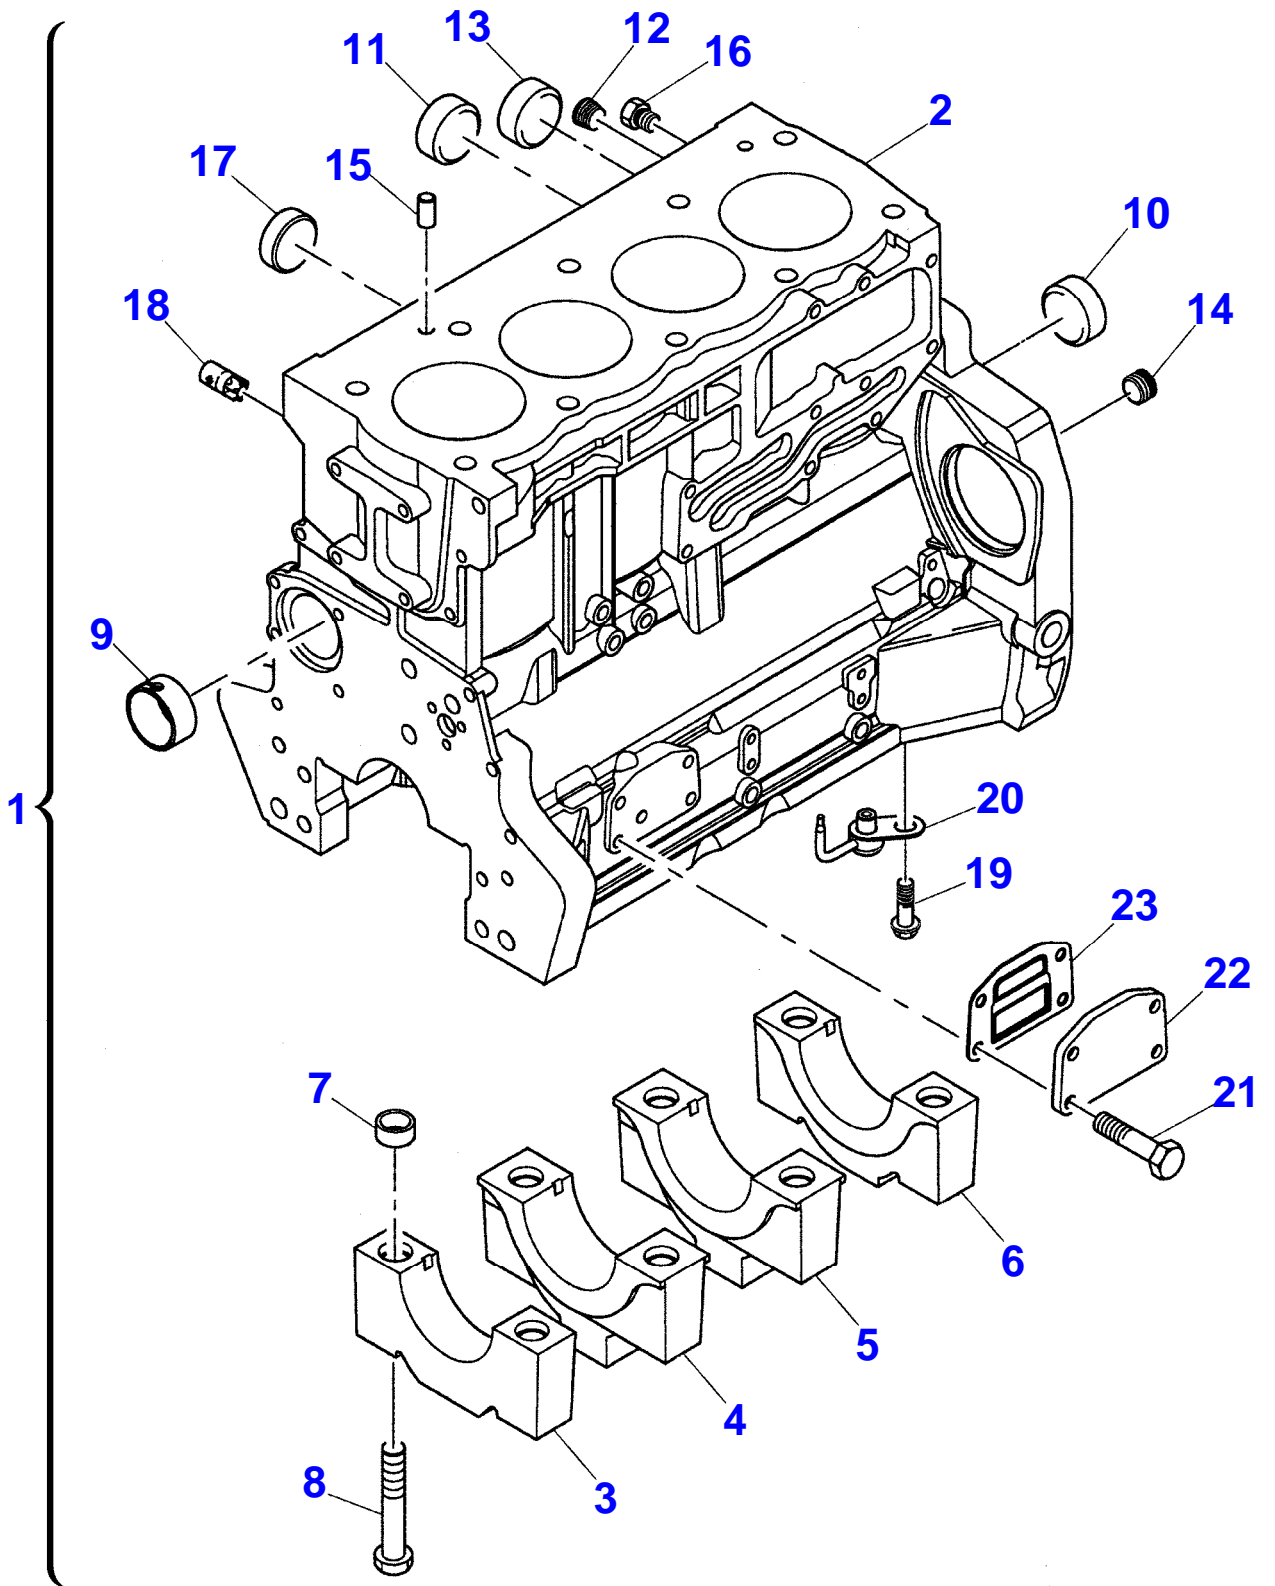

Massey Ferguson

MF 3435 C/CF/CM CRAWLER-TYPE TRACTOR - 3679533

3679533

ENGINE ASSEMBLY - ATMOSPHERIC

Page010-0001

Item	Part Number	Qty	Description
1	3670056M91	1	ENGINE

Massey Ferguson

MF 3435 C/CF/CM CRAWLER-TYPE TRACTOR - 3679533

## CYLINDER BLOCK

Item	Part Number	Qty	Description	Comments
1	ZZ50312	1	KIT	
2		1	KIT	THIS IS A COMPONENT OF AN ASSEMBLY 1 NOT SERVICED, ORDER REF.N.1
3		1	BEARING	THIS IS A COMPONENT OF AN ASSEMBLY 1 NOT SERVICED, ORDER REF.N.1
4		2	BEARING	THIS IS A COMPONENT OF AN ASSEMBLY 1 NOT SERVICED, ORDER REF.N.1
5		1	BEARING	THIS IS A COMPONENT OF AN ASSEMBLY 1 NOT SERVICED, ORDER REF.N.1
6		1	BEARING	THIS IS A COMPONENT OF AN ASSEMBLY 1 NOT SERVICED, ORDER REF.N.1
7		10	SLEEVE	THIS IS A COMPONENT OF AN ASSEMBLY 1 NOT SERVICED, ORDER REF.N.1
8	32166329	10	SCREW	THIS IS A COMPONENT OF AN ASSEMBLY 1
9	3112D071	1	BUSH	THIS IS A COMPONENT OF AN ASSEMBLY 1
10	3241A012	1	PLUG	THIS IS A COMPONENT OF AN ASSEMBLY 1
11	3241A011	2	PLUG	THIS IS A COMPONENT OF AN ASSEMBLY 1
12	0650588	1	PLUG	THIS IS A COMPONENT OF AN ASSEMBLY 1
13	0650710	1	PLUG	THIS IS A COMPONENT OF AN ASSEMBLY 1
14	3212P008	1	PLUG	THIS IS A COMPONENT OF AN ASSEMBLY 1
15	3244A009	2	DOWEL	THIS IS A COMPONENT OF AN ASSEMBLY 1
16	32141316	2	PLUG	THIS IS A COMPONENT OF AN ASSEMBLY 1
17	2485A108	1	PLUG	THIS IS A COMPONENT OF AN ASSEMBLY 1
18	3212V006	1	PLUG	THIS IS A COMPONENT OF AN ASSEMBLY 1
19	2314F001	4	SCREW	THIS IS A COMPONENT OF AN ASSEMBLY 1
20	2113A001	4	ATOMISER	THIS IS A COMPONENT OF AN ASSEMBLY 1
21	2314H033	4	SCREW	THIS IS A COMPONENT OF AN ASSEMBLY 1
22	3623A009	1	PLATE	THIS IS A COMPONENT OF AN ASSEMBLY 1
23	3688A039	1	GASKET	THIS IS A COMPONENT OF AN ASSEMBLY 1