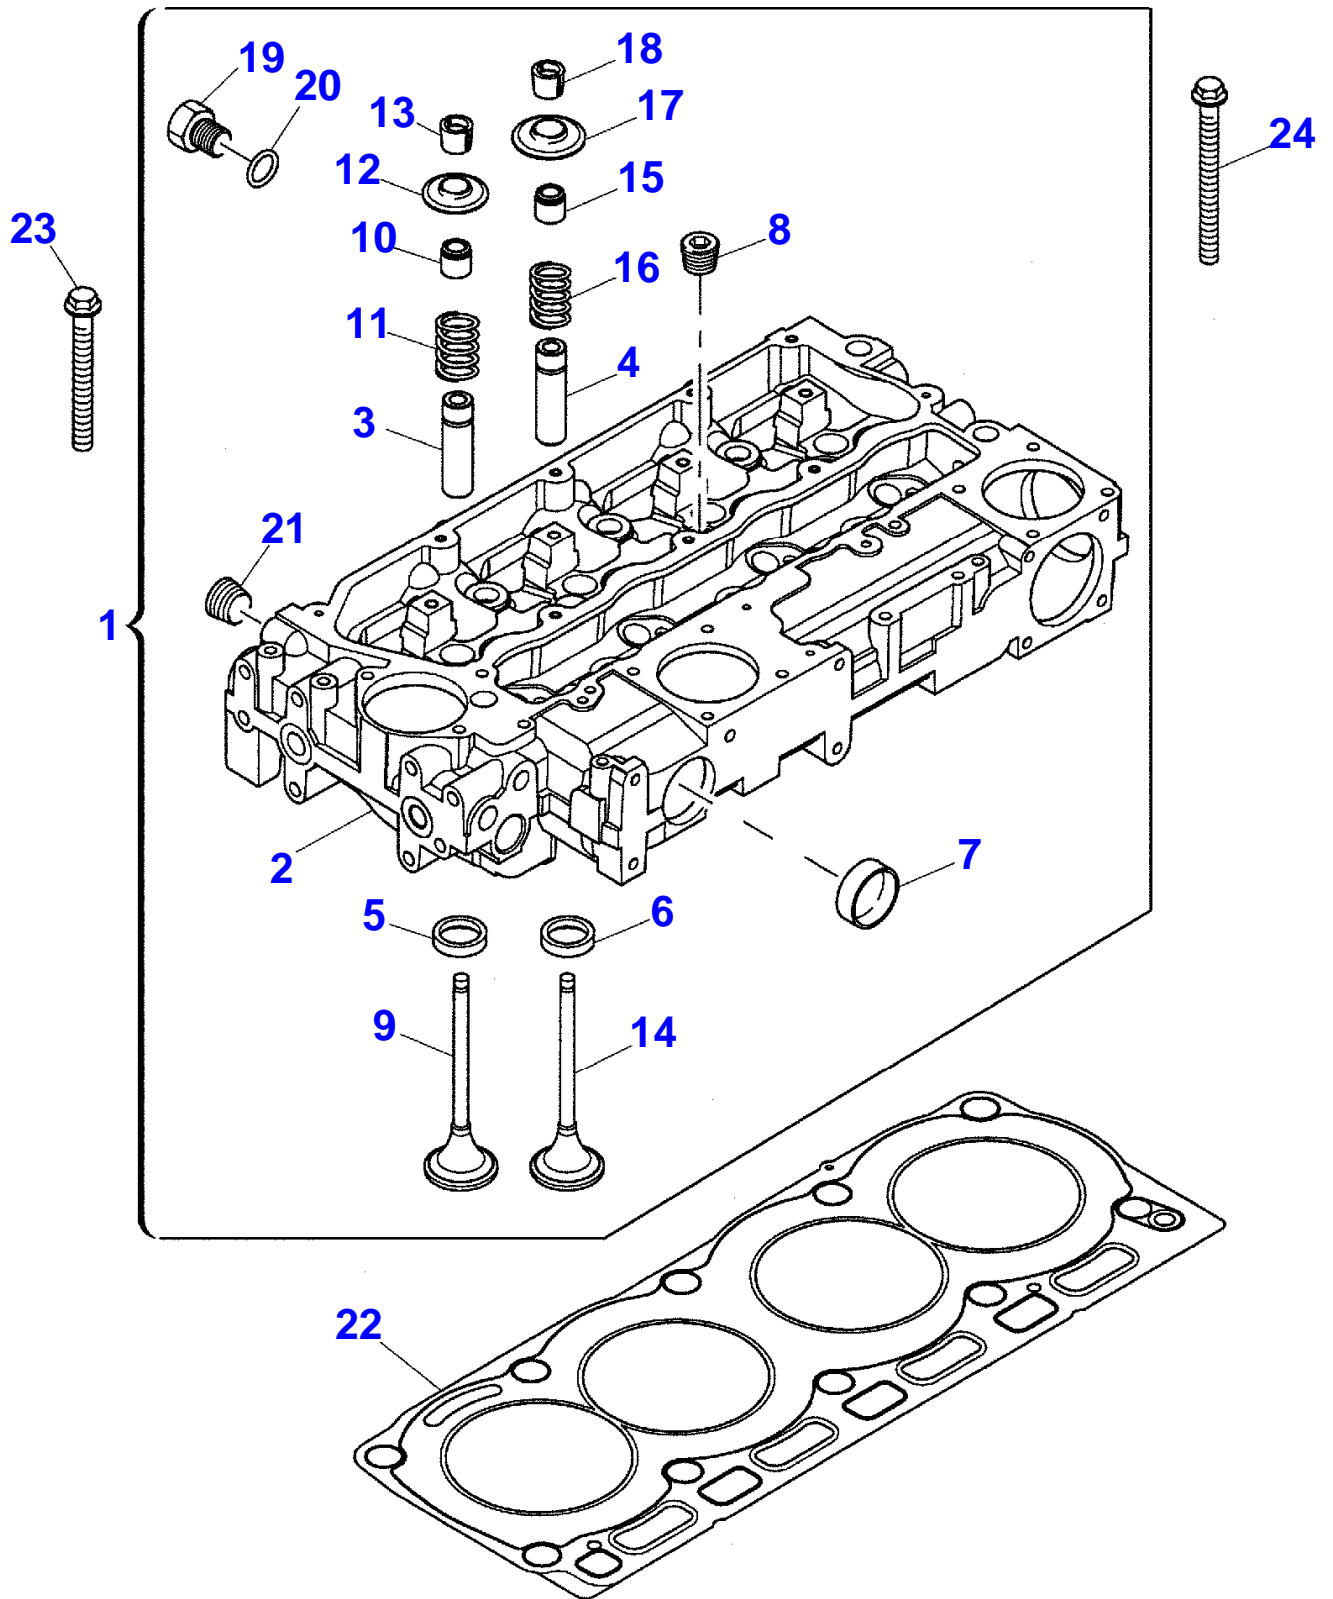

END COVER

Item	Part Number	Qty	Description
1	2418F704	1	HOUSING
2	3211C002	10	SCREW