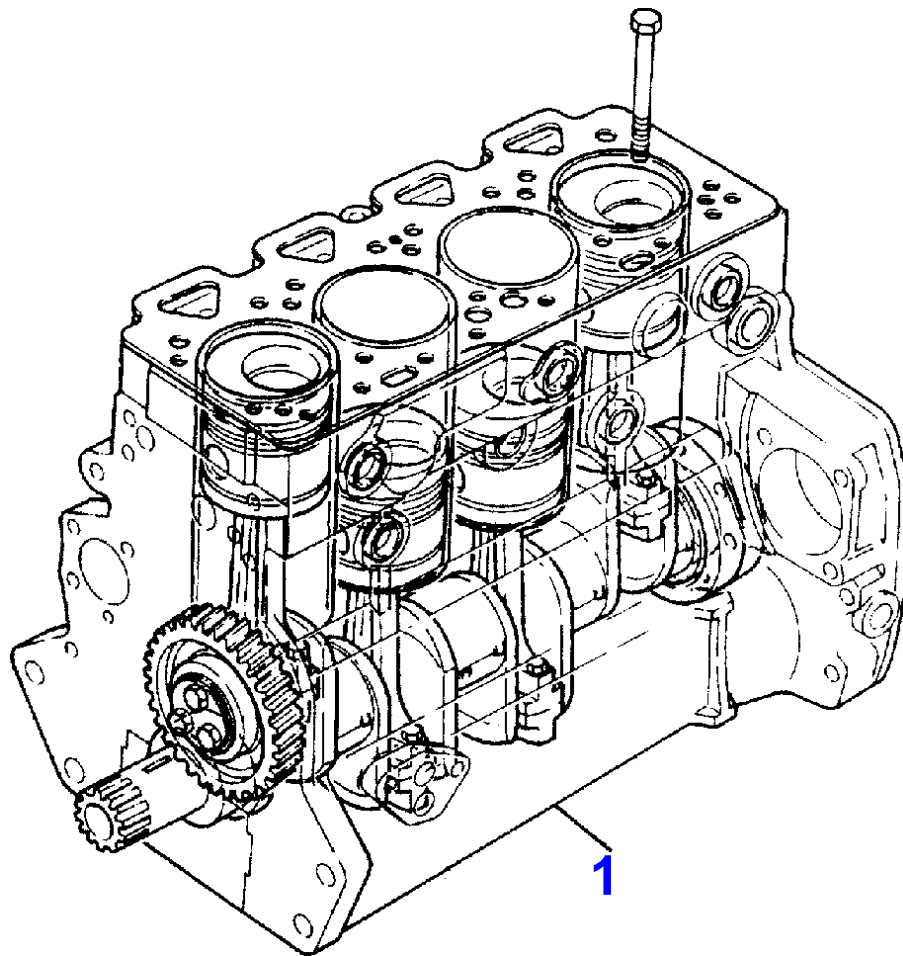

Massey Ferguson

MF 3435 C/CF/CM CRAWLER-TYPE TRACTOR - 3679533

3679533

ENGINE ASSEMBLY - ATMOSPHERIC

Page010-0001

Item	Part Number	Qty	Description
1	3670056M91	1	ENGINE

Massey Ferguson

MF 3435 C/CF/CM CRAWLER-TYPE TRACTOR - 3679533

## CYLINDER BLOCK

Item	Part Number	Qty	Description	Comments
1	ZZ50312	1	KIT	
2		1	KIT	THIS IS A COMPONENT OF AN ASSEMBLY 1 NOT SERVICED, ORDER REF.N.1
3		1	BEARING	THIS IS A COMPONENT OF AN ASSEMBLY 1 NOT SERVICED, ORDER REF.N.1
4		2	BEARING	THIS IS A COMPONENT OF AN ASSEMBLY 1 NOT SERVICED, ORDER REF.N.1
5		1	BEARING	THIS IS A COMPONENT OF AN ASSEMBLY 1 NOT SERVICED, ORDER REF.N.1
6		1	BEARING	THIS IS A COMPONENT OF AN ASSEMBLY 1 NOT SERVICED, ORDER REF.N.1
7		10	SLEEVE	THIS IS A COMPONENT OF AN ASSEMBLY 1 NOT SERVICED, ORDER REF.N.1
8	32166329	10	SCREW	THIS IS A COMPONENT OF AN ASSEMBLY 1
9	3112D071	1	BUSH	THIS IS A COMPONENT OF AN ASSEMBLY 1
10	3241A012	1	PLUG	THIS IS A COMPONENT OF AN ASSEMBLY 1
11	3241A011	2	PLUG	THIS IS A COMPONENT OF AN ASSEMBLY 1
12	0650588	1	PLUG	THIS IS A COMPONENT OF AN ASSEMBLY 1
13	0650710	1	PLUG	THIS IS A COMPONENT OF AN ASSEMBLY 1
14	3212P008	1	PLUG	THIS IS A COMPONENT OF AN ASSEMBLY 1
15	3244A009	2	DOWEL	THIS IS A COMPONENT OF AN ASSEMBLY 1
16	32141316	2	PLUG	THIS IS A COMPONENT OF AN ASSEMBLY 1
17	2485A108	1	PLUG	THIS IS A COMPONENT OF AN ASSEMBLY 1
18	3212V006	1	PLUG	THIS IS A COMPONENT OF AN ASSEMBLY 1
19	2314F001	4	SCREW	THIS IS A COMPONENT OF AN ASSEMBLY 1
20	2113A001	4	ATOMISER	THIS IS A COMPONENT OF AN ASSEMBLY 1
21	2314H033	4	SCREW	THIS IS A COMPONENT OF AN ASSEMBLY 1
22	3623A009	1	PLATE	THIS IS A COMPONENT OF AN ASSEMBLY 1
23	3688A039	1	GASKET	THIS IS A COMPONENT OF AN ASSEMBLY 1