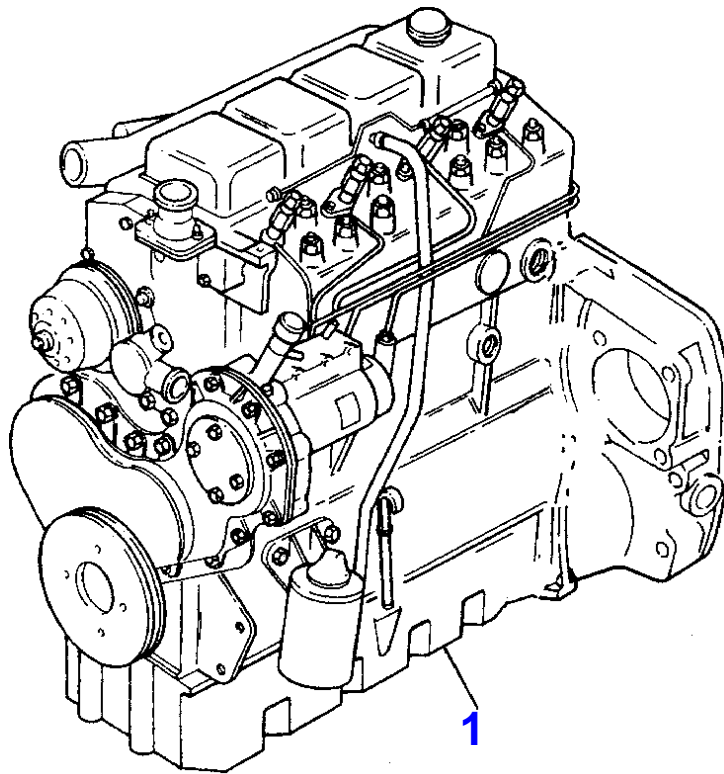

Page Title	Page Number
ENGINE ASSEMBLY - ATMOSPHERIC	010-0001
SHORT ENGINE	010-0002
CYLINDER BLOCK	010-0003
CRANKSHAFT	010-0004
PISTONS AND CONNECTING RODS	010-0005
END COVER	010-0006
CYLINDER HEAD	010-0007
ROCKER SHAFT	010-0008
FUEL INJECTION EQUIPMENT (DIESEL)	010-0009
SENSOR PICKUP	010-0010
FAN-TYPE PULLEY	010-0011
LUBRICATING OIL SUMP	010-0012
CYLINDER HEAD COVER	010-0013
FILLER	010-0014
BREATHER	010-0015
GASKET SETS	010-0016
CYLINDER HEAD COVER	010-0017
OIL BATH AIR FILTER - LAUTRETTE	010-0018
LUBRICATING OIL FILTER	010-0019
CLOSING PLATE	010-0020
FRONT END DRIVE INPUT - AUXILIARY DRIVE	010-0021
WATER PUMP	010-0022
WATER OUTLET AND INLET	010-0023
COVER TIMING GEAR	010-0024
LUBRICATING OIL PUMP AND DELIVERY HOUSING	010-0025
INDUCTION MANIFOLD	010-0026
EXHAUST MANIFOLD	010-0027
LIFT PUMP	010-0028
ACCESSORIES MISCELLANEOUS	010-0029
THROTTLE AND STOP CONTROLS	010-0030
ENGINE MAINTENANCE KIT	010-0031

Massey Ferguson

MF 3435 C/CF/CM CRAWLER-TYPE TRACTOR - 3679533

3679533

ENGINE ASSEMBLY - ATMOSPHERIC

Page010-0001

Item	Part Number	Qty	Description
1	3670056M91	1	ENGINE

Massey Ferguson

MF 3435 C/CF/CM CRAWLER-TYPE TRACTOR - 3679533