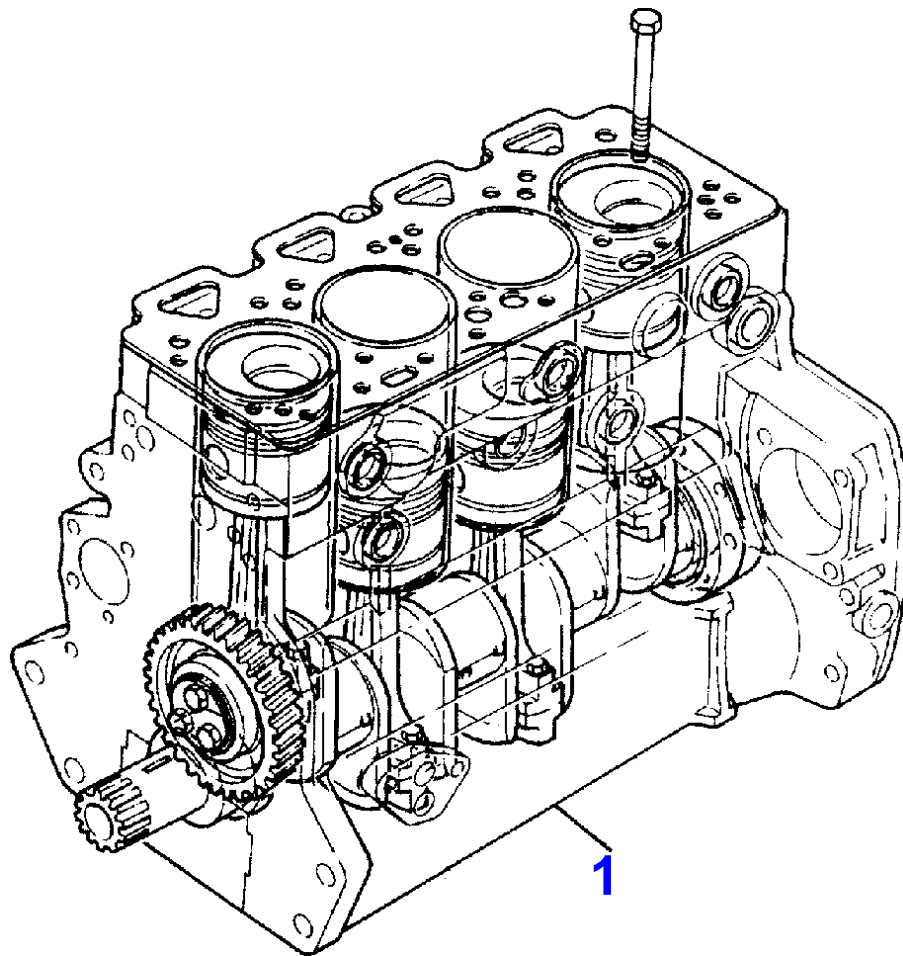

Massey Ferguson

MF 3455 C/CF/CM CRAWLER-TYPE TRACTOR - 3679535

3679535

ENGINE ASSEMBLY - TURBO

Page010-0001

Item	Part Number	Qty	Description
1	3670061M91	1	ENGINE

Massey Ferguson

MF 3455 C/CF/CM CRAWLER-TYPE TRACTOR - 3679535

3679535

SHORT ENGINE

Page010-0002

Item	Part Number	Qty	Description
1	RG40001	1	SHORT ENGINE

CYLINDER BLOCK

Item	Part Number	Qty	Description	Comments
1	ZZ50312	1	KIT	
2		1	KIT	THIS IS A COMPONENT OF AN ASSEMBLY 1 NOT SERVICED, ORDER REF.N.1
3		1	BEARING	THIS IS A COMPONENT OF AN ASSEMBLY 1 NOT SERVICED, ORDER REF.N.1
4		2	BEARING	THIS IS A COMPONENT OF AN ASSEMBLY 1 NOT SERVICED, ORDER REF.N.1
5		1	BEARING	THIS IS A COMPONENT OF AN ASSEMBLY 1 NOT SERVICED, ORDER REF.N.1
6		1	BEARING	THIS IS A COMPONENT OF AN ASSEMBLY 1 NOT SERVICED, ORDER REF.N.1
7		10	SLEEVE	THIS IS A COMPONENT OF AN ASSEMBLY 1 NOT SERVICED, ORDER REF.N.1
8	32166329	10	SCREW	THIS IS A COMPONENT OF AN ASSEMBLY 1
9	3112D071	1	BUSH	THIS IS A COMPONENT OF AN ASSEMBLY 1
10	3241A012	1	PLUG	THIS IS A COMPONENT OF AN ASSEMBLY 1
11	3241A011	2	PLUG	THIS IS A COMPONENT OF AN ASSEMBLY 1
12	0650588	1	PLUG	THIS IS A COMPONENT OF AN ASSEMBLY 1
13	0650710	1	PLUG	THIS IS A COMPONENT OF AN ASSEMBLY 1
14	3212P008	1	PLUG	THIS IS A COMPONENT OF AN ASSEMBLY 1
15	3244A009	2	DOWEL	THIS IS A COMPONENT OF AN ASSEMBLY 1
16	32141316	2	PLUG	THIS IS A COMPONENT OF AN ASSEMBLY 1
17	2485A108	1	PLUG	THIS IS A COMPONENT OF AN ASSEMBLY 1
18	3212V006	1	PLUG	THIS IS A COMPONENT OF AN ASSEMBLY 1
19	2314F001	4	SCREW	THIS IS A COMPONENT OF AN ASSEMBLY 1
20	2113A001	4	ATOMISER	THIS IS A COMPONENT OF AN ASSEMBLY 1
21	2314H033	4	SCREW	THIS IS A COMPONENT OF AN ASSEMBLY 1
22	3623A009	1	PLATE	THIS IS A COMPONENT OF AN ASSEMBLY 1
23	3688A039	1	GASKET	THIS IS A COMPONENT OF AN ASSEMBLY 1