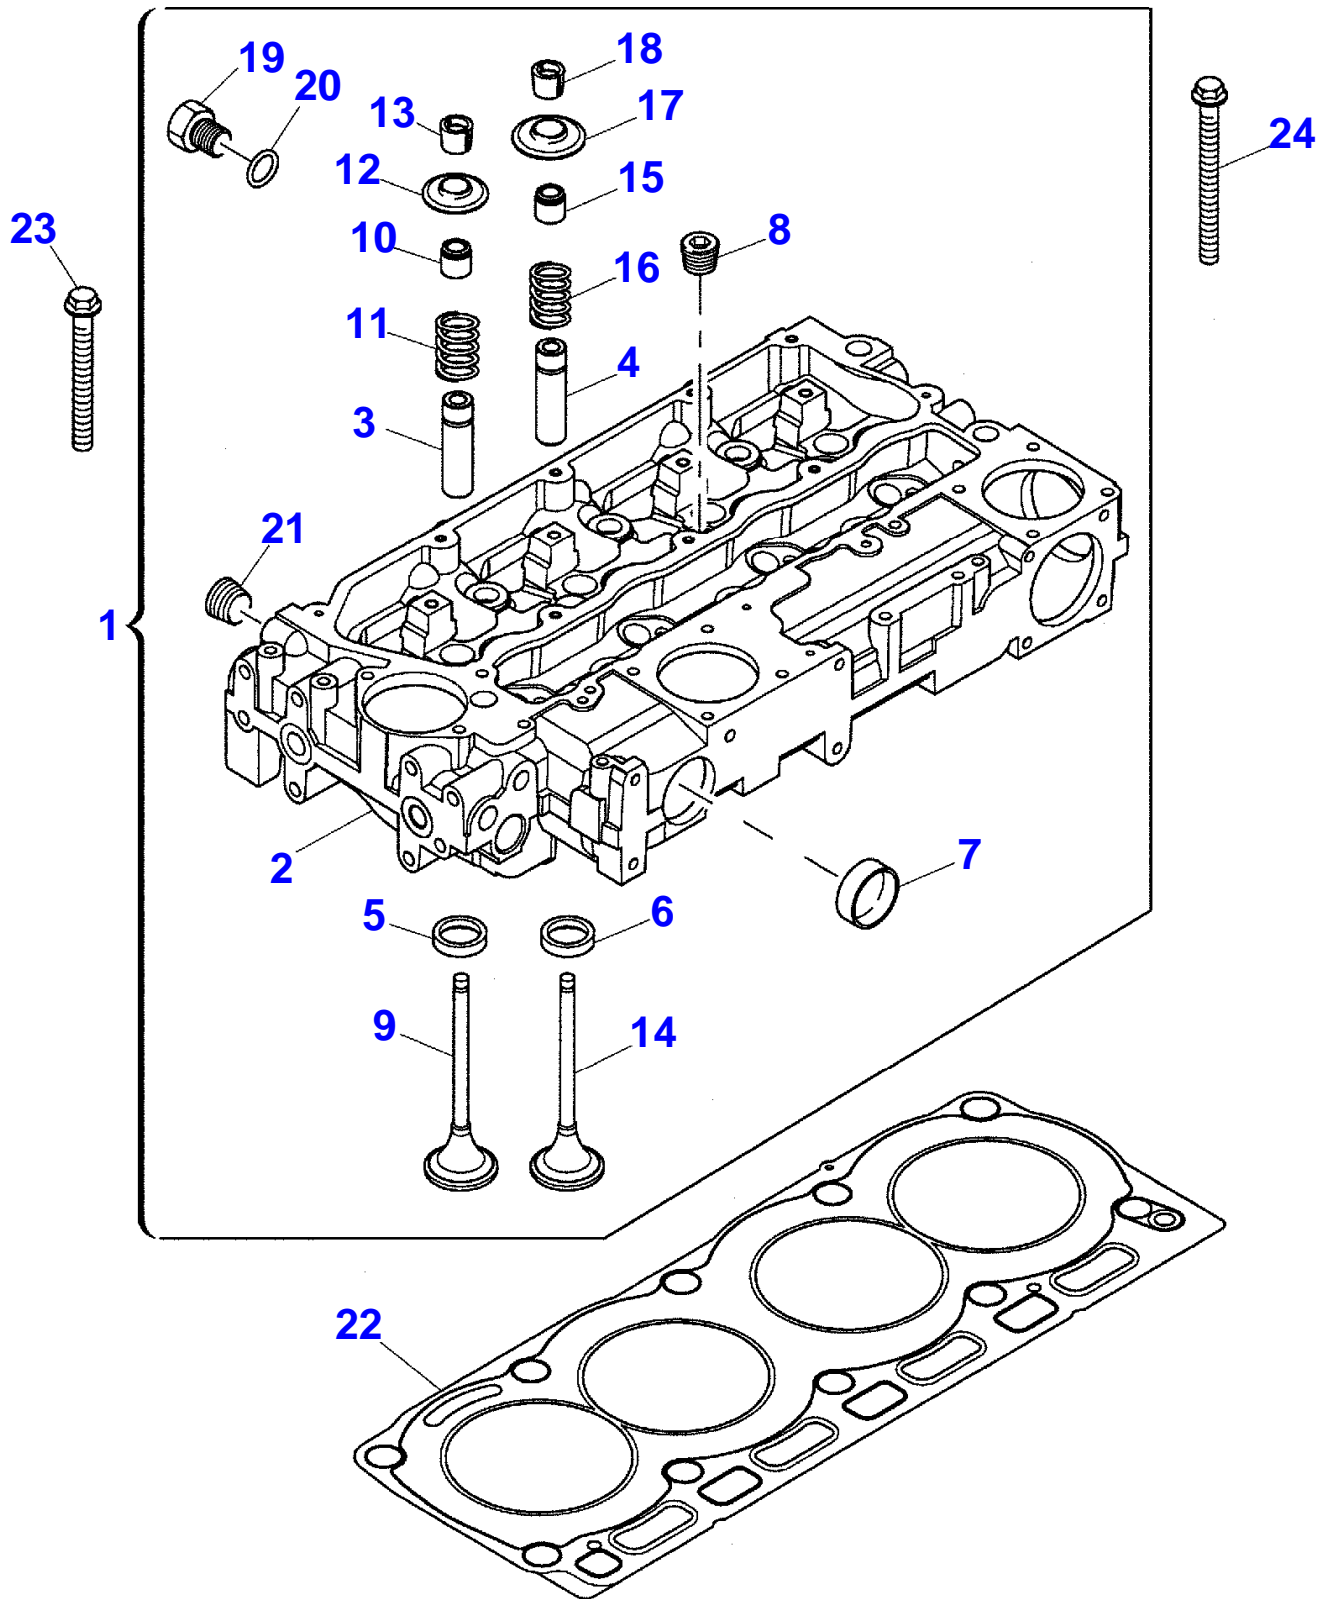

3679535

SHORT ENGINE

Page010-0002

Item	Part Number	Qty	Description
1	RG40001	1	SHORT ENGINE

CYLINDER BLOCK

Item	Part Number	Qty	Description	Comments
1	ZZ50312	1	KIT	
2		1	KIT	THIS IS A COMPONENT OF AN ASSEMBLY 1 NOT SERVICED, ORDER REF.N.1
3		1	BEARING	THIS IS A COMPONENT OF AN ASSEMBLY 1 NOT SERVICED, ORDER REF.N.1
4		2	BEARING	THIS IS A COMPONENT OF AN ASSEMBLY 1 NOT SERVICED, ORDER REF.N.1
5		1	BEARING	THIS IS A COMPONENT OF AN ASSEMBLY 1 NOT SERVICED, ORDER REF.N.1
6		1	BEARING	THIS IS A COMPONENT OF AN ASSEMBLY 1 NOT SERVICED, ORDER REF.N.1
7		10	SLEEVE	THIS IS A COMPONENT OF AN ASSEMBLY 1 NOT SERVICED, ORDER REF.N.1
8	32166329	10	SCREW	THIS IS A COMPONENT OF AN ASSEMBLY 1
9	3112D071	1	BUSH	THIS IS A COMPONENT OF AN ASSEMBLY 1
10	3241A012	1	PLUG	THIS IS A COMPONENT OF AN ASSEMBLY 1
11	3241A011	2	PLUG	THIS IS A COMPONENT OF AN ASSEMBLY 1
12	0650588	1	PLUG	THIS IS A COMPONENT OF AN ASSEMBLY 1
13	0650710	1	PLUG	THIS IS A COMPONENT OF AN ASSEMBLY 1
14	3212P008	1	PLUG	THIS IS A COMPONENT OF AN ASSEMBLY 1
15	3244A009	2	DOWEL	THIS IS A COMPONENT OF AN ASSEMBLY 1
16	32141316	2	PLUG	THIS IS A COMPONENT OF AN ASSEMBLY 1
17	2485A108	1	PLUG	THIS IS A COMPONENT OF AN ASSEMBLY 1
18	3212V006	1	PLUG	THIS IS A COMPONENT OF AN ASSEMBLY 1
19	2314F001	4	SCREW	THIS IS A COMPONENT OF AN ASSEMBLY 1
20	2113A001	4	ATOMISER	THIS IS A COMPONENT OF AN ASSEMBLY 1
21	2314H033	4	SCREW	THIS IS A COMPONENT OF AN ASSEMBLY 1
22	3623A009	1	PLATE	THIS IS A COMPONENT OF AN ASSEMBLY 1
23	3688A039	1	GASKET	THIS IS A COMPONENT OF AN ASSEMBLY 1

Massey Ferguson

MF 3455 C/CF/CM CRAWLER-TYPE TRACTOR - 3679535

3679535

END COVER

Page010-0006

Item	Part Number	Qty	Description
1	2418F704	1	HOUSING
2	3211C002	10	SCREW

Buy Now

Our support email: