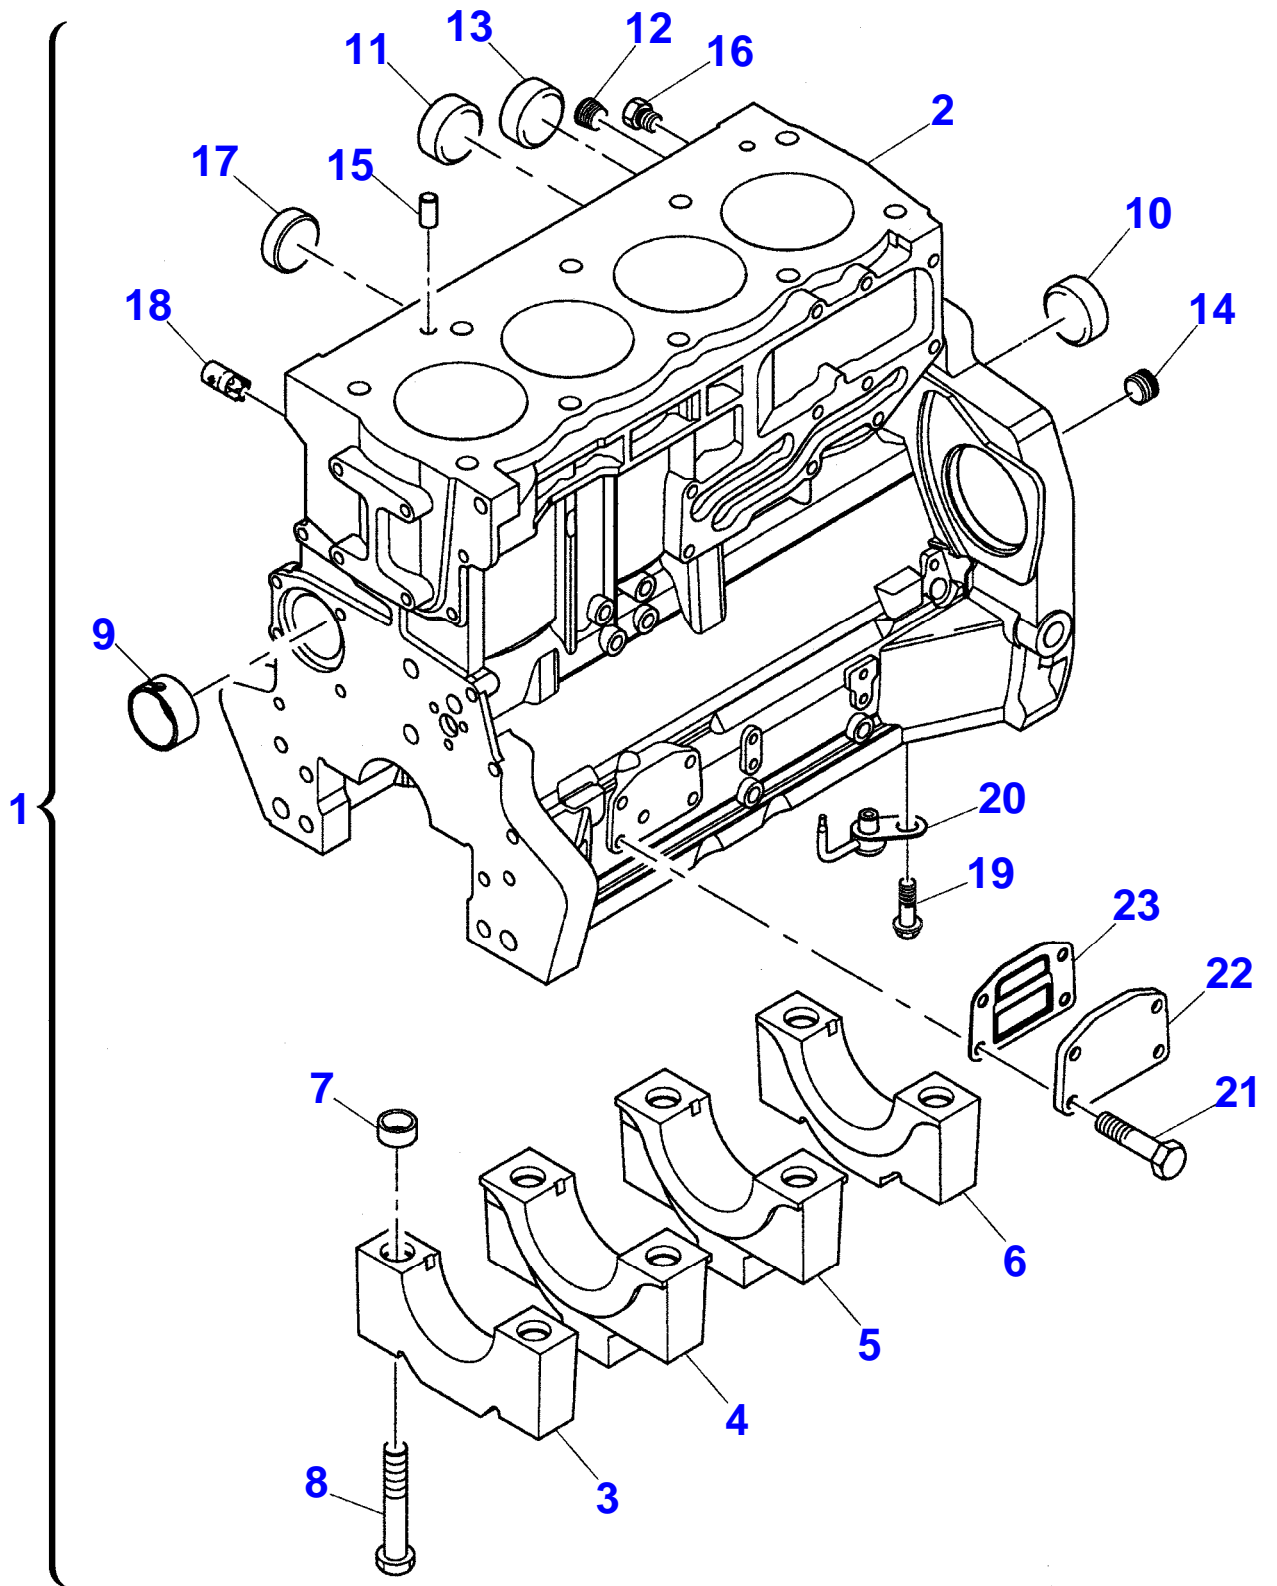

Massey Ferguson

MF 3455 C/CF/CM CRAWLER-TYPE TRACTOR - 3679535

3679535

ENGINE ASSEMBLY - TURBO

Page010-0001

Item	Part Number	Qty	Description
1	3670061M91	1	ENGINE

Massey Ferguson

MF 3455 C/CF/CM CRAWLER-TYPE TRACTOR - 3679535

3679535

SHORT ENGINE

Page010-0002

Item	Part Number	Qty	Description
1	RG40001	1	SHORT ENGINE

CYLINDER BLOCK

Item	Part Number	Qty	Description	Comments
1	ZZ50312	1	KIT	
2		1	KIT	THIS IS A COMPONENT OF AN ASSEMBLY 1 NOT SERVICED, ORDER REF.N.1
3		1	BEARING	THIS IS A COMPONENT OF AN ASSEMBLY 1 NOT SERVICED, ORDER REF.N.1
4		2	BEARING	THIS IS A COMPONENT OF AN ASSEMBLY 1 NOT SERVICED, ORDER REF.N.1
5		1	BEARING	THIS IS A COMPONENT OF AN ASSEMBLY 1 NOT SERVICED, ORDER REF.N.1
6		1	BEARING	THIS IS A COMPONENT OF AN ASSEMBLY 1 NOT SERVICED, ORDER REF.N.1
7		10	SLEEVE	THIS IS A COMPONENT OF AN ASSEMBLY 1 NOT SERVICED, ORDER REF.N.1
8	32166329	10	SCREW	THIS IS A COMPONENT OF AN ASSEMBLY 1
9	3112D071	1	BUSH	THIS IS A COMPONENT OF AN ASSEMBLY 1
10	3241A012	1	PLUG	THIS IS A COMPONENT OF AN ASSEMBLY 1
11	3241A011	2	PLUG	THIS IS A COMPONENT OF AN ASSEMBLY 1
12	0650588	1	PLUG	THIS IS A COMPONENT OF AN ASSEMBLY 1
13	0650710	1	PLUG	THIS IS A COMPONENT OF AN ASSEMBLY 1
14	3212P008	1	PLUG	THIS IS A COMPONENT OF AN ASSEMBLY 1
15	3244A009	2	DOWEL	THIS IS A COMPONENT OF AN ASSEMBLY 1
16	32141316	2	PLUG	THIS IS A COMPONENT OF AN ASSEMBLY 1
17	2485A108	1	PLUG	THIS IS A COMPONENT OF AN ASSEMBLY 1
18	3212V006	1	PLUG	THIS IS A COMPONENT OF AN ASSEMBLY 1
19	2314F001	4	SCREW	THIS IS A COMPONENT OF AN ASSEMBLY 1
20	2113A001	4	ATOMISER	THIS IS A COMPONENT OF AN ASSEMBLY 1
21	2314H033	4	SCREW	THIS IS A COMPONENT OF AN ASSEMBLY 1
22	3623A009	1	PLATE	THIS IS A COMPONENT OF AN ASSEMBLY 1
23	3688A039	1	GASKET	THIS IS A COMPONENT OF AN ASSEMBLY 1