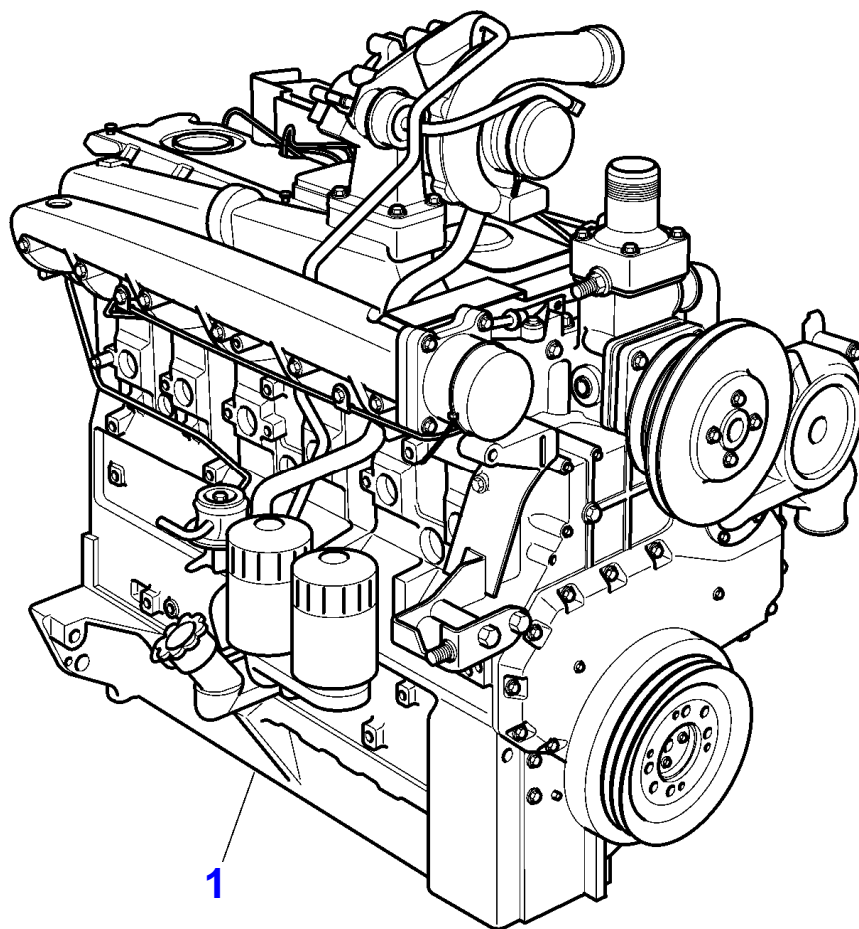

Page Title	Page Number
ENGINE ASSEMBLY - TURBO	010-0001
SHORT ENGINE	010-0002
CYLINDER BLOCK	010-0003
CAMSHAFT	010-0004
PISTONS AND CONNECTING RODS	010-0005
END COVER	010-0006
CYLINDER HEAD	010-0007
ROCKER SHAFT	010-0008
FUEL INJECTION EQUIPMENT (DIESEL)	010-0009
SENSOR PICKUP	010-0010
FAN-TYPE PULLEY	010-0011
LUBRICATING OIL SUMP	010-0012
CYLINDER HEAD COVER	010-0013
FILLER	010-0014
BREATHER	010-0015
GASKET SETS	010-0016
CYLINDER HEAD COVER	010-0017
OIL BATH AIR FILTER - LAUTRETTE	010-0018
LUBRICATING OIL FILTER	010-0019
CLOSING PLATE	010-0020
FRONT END DRIVE INPUT - AUXILIARY DRIVE	010-0021
WATER PUMP	010-0022
WATER OUTLET AND INLET	010-0023
COVER TIMING GEAR	010-0024
LUBRICATING OIL PUMP AND DELIVERY HOUSING	010-0025
INDUCTION MANIFOLD	010-0026
EXHAUST MANIFOLD	010-0027
LIFT PUMP	010-0028
ACCESSORIES MISCELLANEOUS	010-0029
THROTTLE AND STOP CONTROLS	010-0030
ENGINE MAINTENANCE KIT	010-0031
FUEL PIPE	010-0032
TURBOCHARGER	010-0033
SUPPLY PIPELINE (OUTLET)	010-0034

Massey Ferguson

MF 3455 C/CF/CM CRAWLER-TYPE TRACTOR - 3679535

3679535

ENGINE ASSEMBLY - TURBO

Page010-0001

Item	Part Number	Qty	Description
1	3670061M91	1	ENGINE

Massey Ferguson

MF 3455 C/CF/CM CRAWLER-TYPE TRACTOR - 3679535