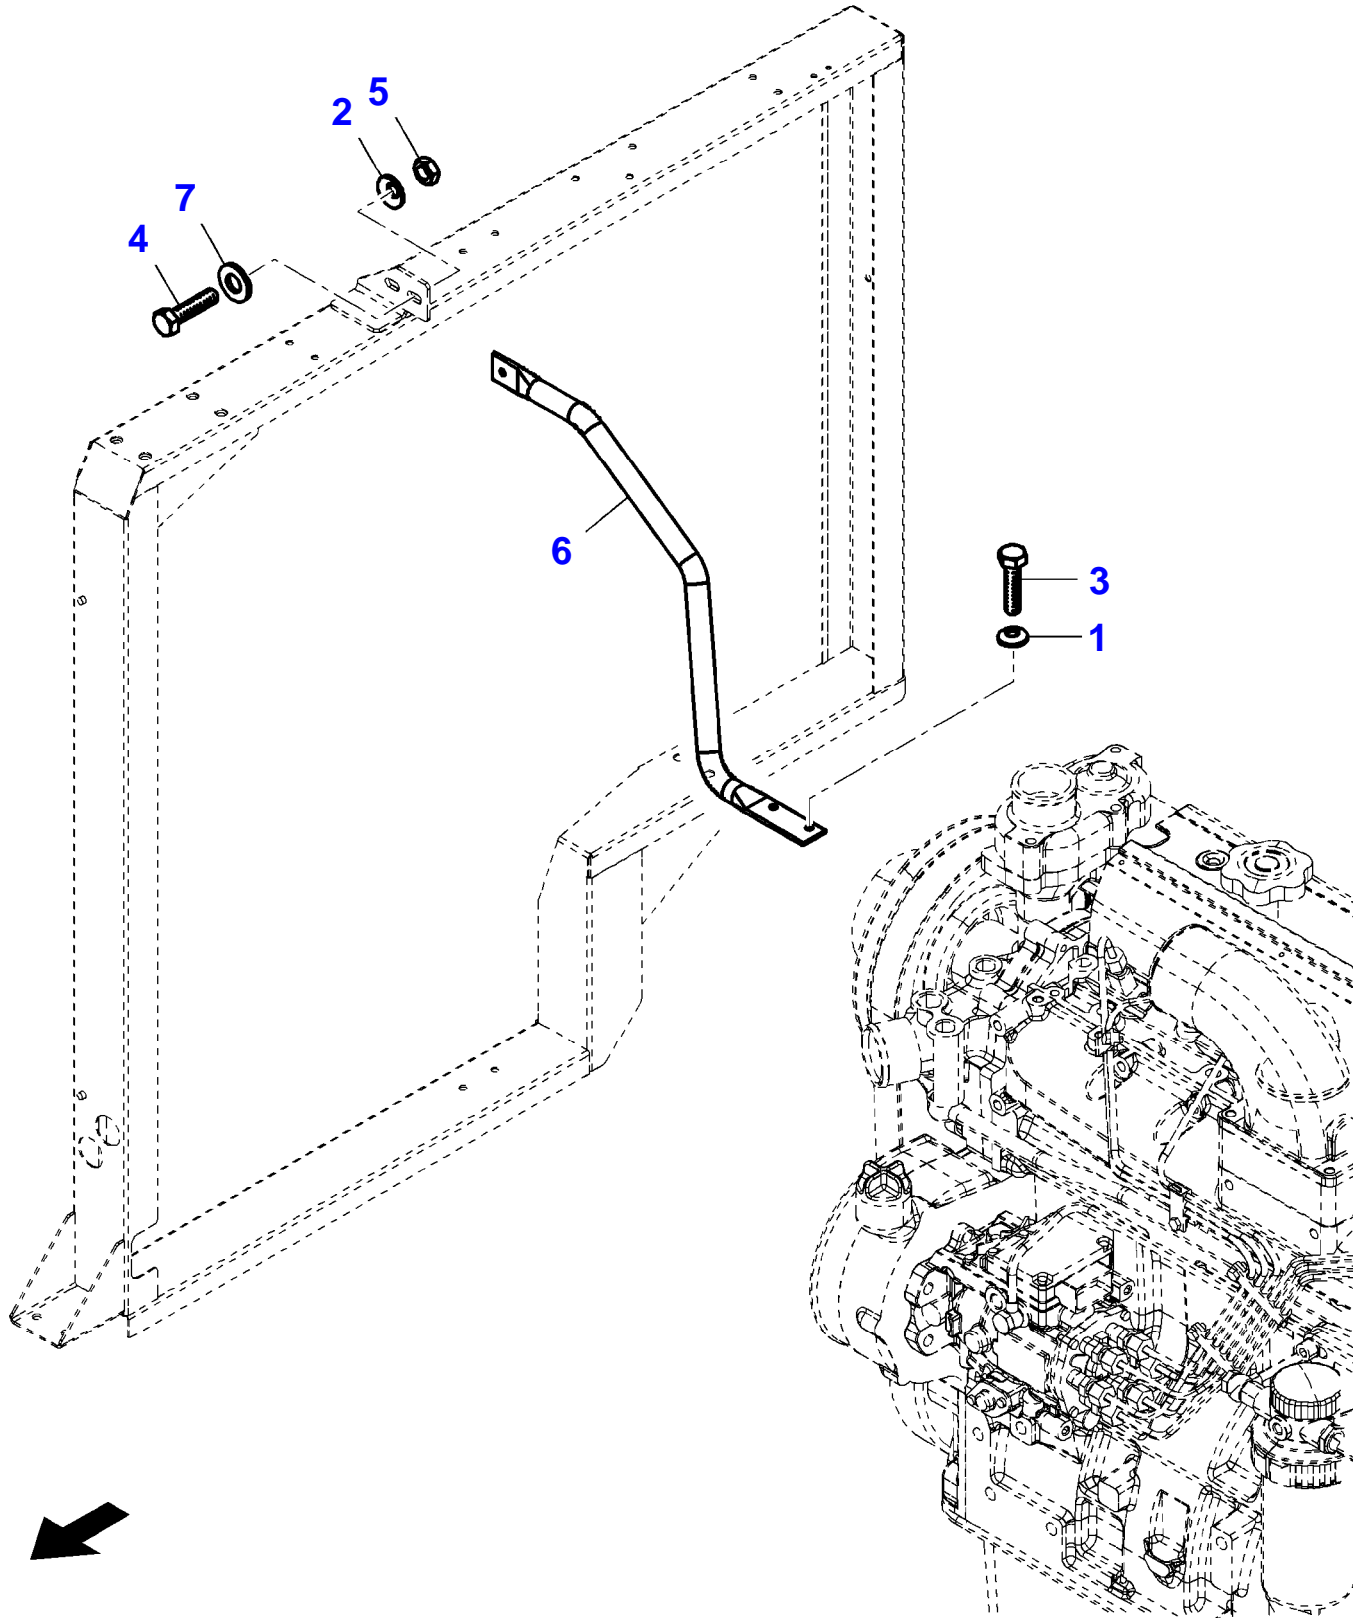

Item	Part Number	Qty	Description Comments	Technical Specification
1	LA10186490	2	HOSE CLIP	?10-12 MM
2	LA10186690	6	HOSE CLIP	?12-14 MM
3	LA12034571	1	SPRING WASHER	M8
4	LA14457180	1	O-RING	?13,95 X 2,62 MM
5	LA16043221	1	HEXAGONAL HEAD BOLT	M8 X 16 ISO 8.8 IF
6	LA16043421	1	HEXAGONAL HEAD BOLT	M8 X 20 (1.25) ISO 8.8 IF
7	LA16104111	1	LOCKNUT	M8 ISO
8	LA19053182	1	HOSE UP TO SERIAL NUMBER 552310266 UP TO SERIAL NUMBER 552410122 AL	
9	LA300128295	1	PIPE UNION	M22 (1.5)
10	LA300136355	1	FILLER	
11	LA320479650	1	PLUG	
12	LA321806450	1	FILLER	
13	LA321946550	3	FILLER	
14	LA321946650	1	PLUG	
15	LA322303850	2	WATER HOSE UP TO SERIAL NUMBER 552310266 UP TO SERIAL NUMBER 552410122 AL	L = 6600 MM
	LA322303850	1	WATER HOSE FROM SERIAL NUMBER 552310267 FROM SERIAL NUMBER 552410123 AL	L = 6600 MM
	LA322303650	1	WATER HOSE FROM SERIAL NUMBER 552310267 FROM SERIAL NUMBER 552410123 AL	L = 6000 MM
16	LA322310850	2	COCK	
17	LA322327850	1	WATER HOSE	L = 4500 MM
18	LA322638350	1	TANK CAP	
19	LA322731950	1	SEALING WASHER	
20	LA322895650	1	TUBE	
21	LA322895750	1	AIR HOSE	L = 3350 MM
22	LA322895950	1	HYDRAULIC HOSE	L = 2650 MM
23	LA322896150	2	WATER HOSE	L = 3400 MM
24	LA322944150	1	WATER HOSE	L = 1100 MM
25	LA322995200	1	EXPANSION TANK UP TO SERIAL NUMBER 552310266 UP TO SERIAL NUMBER 552410122 AL	
	LA323434400	1	EXPANSION TANK FROM SERIAL NUMBER 552310267 FROM SERIAL NUMBER 552410123 AL	
26	LA322995450	1	WATER HOSE UP TO SERIAL NUMBER 552310266 UP TO SERIAL NUMBER 552410122 AL	L = 900 MM
	LA323013450	1	WATER HOSE FROM SERIAL NUMBER 552310267 FROM SERIAL NUMBER 552410123 AL	L = 1550 MM
27	LA323013550	1	WATER HOSE	L = 500 MM
28	LA323105850	1	TANK CAP	
29	LA323143050	1	UNION	
30	LA340481806	1	CABLE TIE	L = 180 MM
31	LA340481813	1	CABLE TIE	L = 365 MM
32	LA350391518	4	HOSE CLIP	?19-28 MM
33	LA355510820	1	FLAT WASHER	?8,5-24 X 2 MM
34	LA355561430	1	SEALING WASHER	?14,5-22,5 X 3 MM
35	LA355562230	2	SEALING WASHER	?22,5-28,5 X 3 MM
36	LA355571415	2	SEALING WASHER	?14,5-20 X 1,5 MM
37	LA410000794	1	SEALING WASHER	?16,5-22 X 1 MM
38	LA350391526	1	HOSE CLIP	?26-38 MM
39	LA322869150	1	SUPPORT	

8015456-L-A