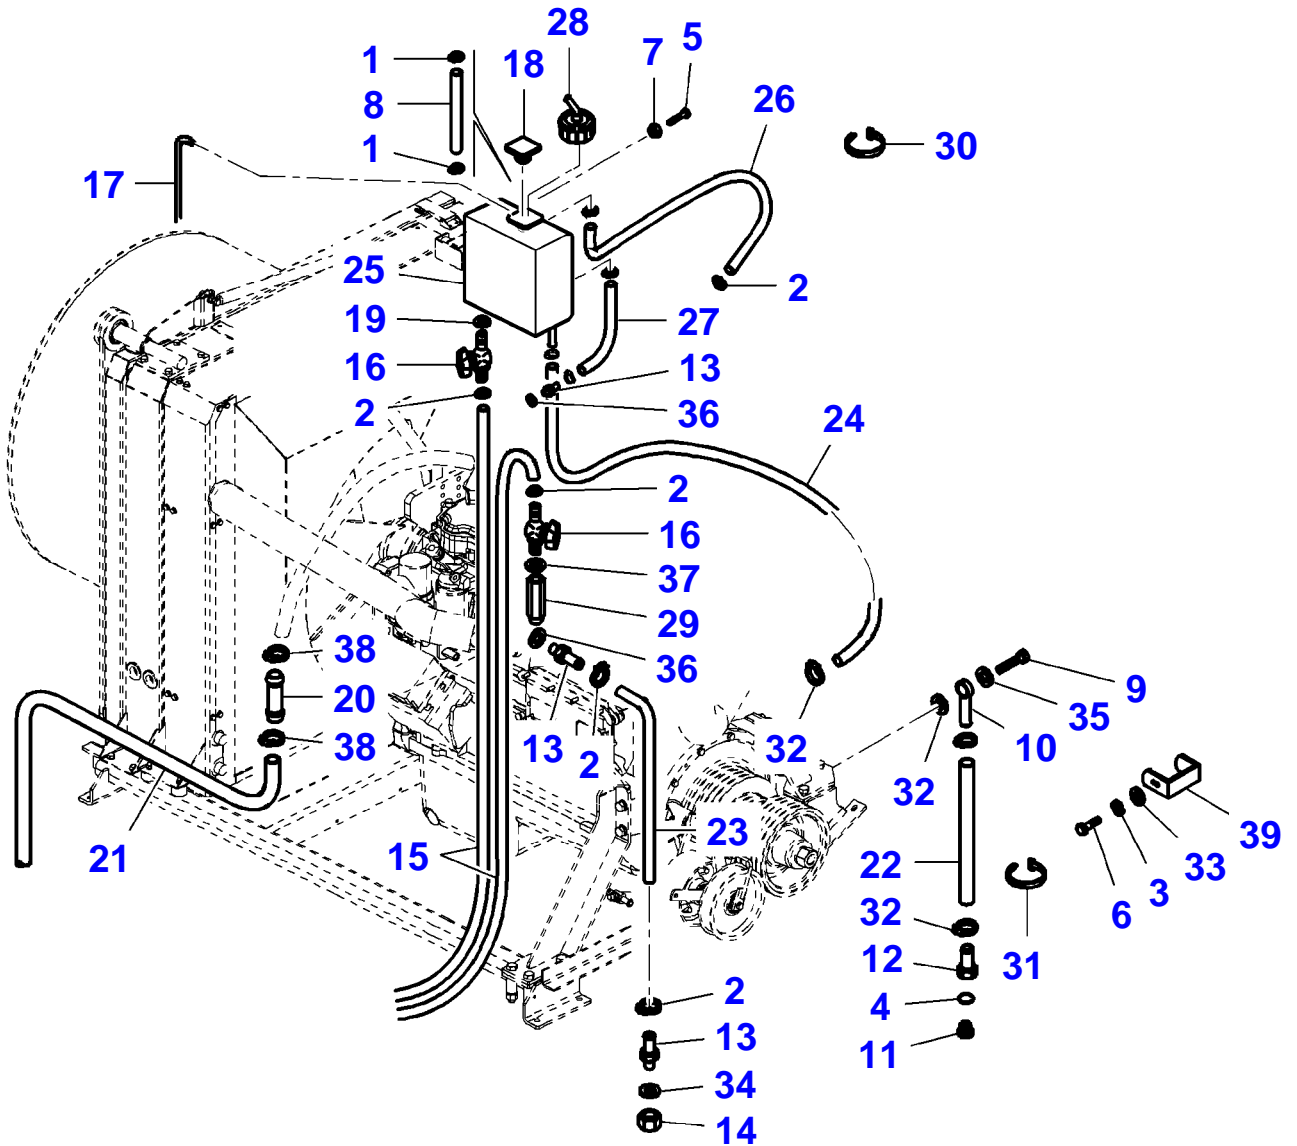

8015452-L-A

Item	Part Number	Qty	Description Comments	Technical Specification
1	LA10186490	2	HOSE CLIP	?10-12 MM
2	LA10186690	6	HOSE CLIP	?12-14 MM
3	LA12034571	1	SPRING WASHER	M8
4	LA14457180	1	O-RING	?13,95 X 2,62 MM
5	LA16043221	1	HEXAGONAL HEAD BOLT	M8 X 16 ISO 8.8 IF
6	LA16043421	1	HEXAGONAL HEAD BOLT	M8 X 20 (1.25) ISO 8.8 IF
7	LA16104111	1	LOCKNUT	M8 ISO
8	LA19053182	1	HOSE UP TO SERIAL NUMBER 552310266 UP TO SERIAL NUMBER 552410122 AL	
9	LA300128295	1	PIPE UNION	M22 (1.5)
10	LA300136355	1	FILLER	
11	LA320479650	1	PLUG	
12	LA321806450	1	FILLER	
13	LA321946550	3	FILLER	
14	LA321946650	1	PLUG	
15	LA322303850	2	WATER HOSE UP TO SERIAL NUMBER 552310266 UP TO SERIAL NUMBER 552410122 AL	L = 6600 MM
	LA322303850	1	WATER HOSE FROM SERIAL NUMBER 552310267 FROM SERIAL NUMBER 552410123 AL	L = 6600 MM
	LA322303650	1	WATER HOSE FROM SERIAL NUMBER 552310267 FROM SERIAL NUMBER 552410123 AL	L = 6000 MM
16	LA322310850	2	COCK	
17	LA322327850	1	WATER HOSE	L = 4500 MM
18	LA322638350	1	TANK CAP	
19	LA322731950	1	SEALING WASHER	
20	LA322895650	1	TUBE	
21	LA322895750	1	AIR HOSE	L = 3350 MM
22	LA322895950	1	HYDRAULIC HOSE	L = 2650 MM
23	LA322896150	2	WATER HOSE	L = 3400 MM
24	LA322944150	1	WATER HOSE	L = 1100 MM
25	LA322995200	1	EXPANSION TANK UP TO SERIAL NUMBER 552310266 UP TO SERIAL NUMBER 552410122 AL	
	LA323434400	1	EXPANSION TANK FROM SERIAL NUMBER 552310267 FROM SERIAL NUMBER 552410123 AL	
26	LA322995450	1	WATER HOSE UP TO SERIAL NUMBER 552310266 UP TO SERIAL NUMBER 552410122 AL	L = 900 MM
	LA323013450	1	WATER HOSE FROM SERIAL NUMBER 552310267 FROM SERIAL NUMBER 552410123 AL	L = 1550 MM
27	LA323013550	1	WATER HOSE	L = 500 MM
28	LA323105850	1	TANK CAP	
29	LA323143050	1	UNION	
30	LA340481806	1	CABLE TIE	L = 180 MM
31	LA340481813	1	CABLE TIE	L = 365 MM
32	LA350391518	4	HOSE CLIP	?19-28 MM
33	LA355510820	1	FLAT WASHER	?8,5-24 X 2 MM
34	LA355561430	1	SEALING WASHER	?14,5-22,5 X 3 MM
35	LA355562230	2	SEALING WASHER	?22,5-28,5 X 3 MM
36	LA355571415	2	SEALING WASHER	?14,5-20 X 1,5 MM
37	LA410000794	1	SEALING WASHER	?16,5-22 X 1 MM
38	LA350391526	1	HOSE CLIP	?26-38 MM
39	LA322869150	1	SUPPORT	