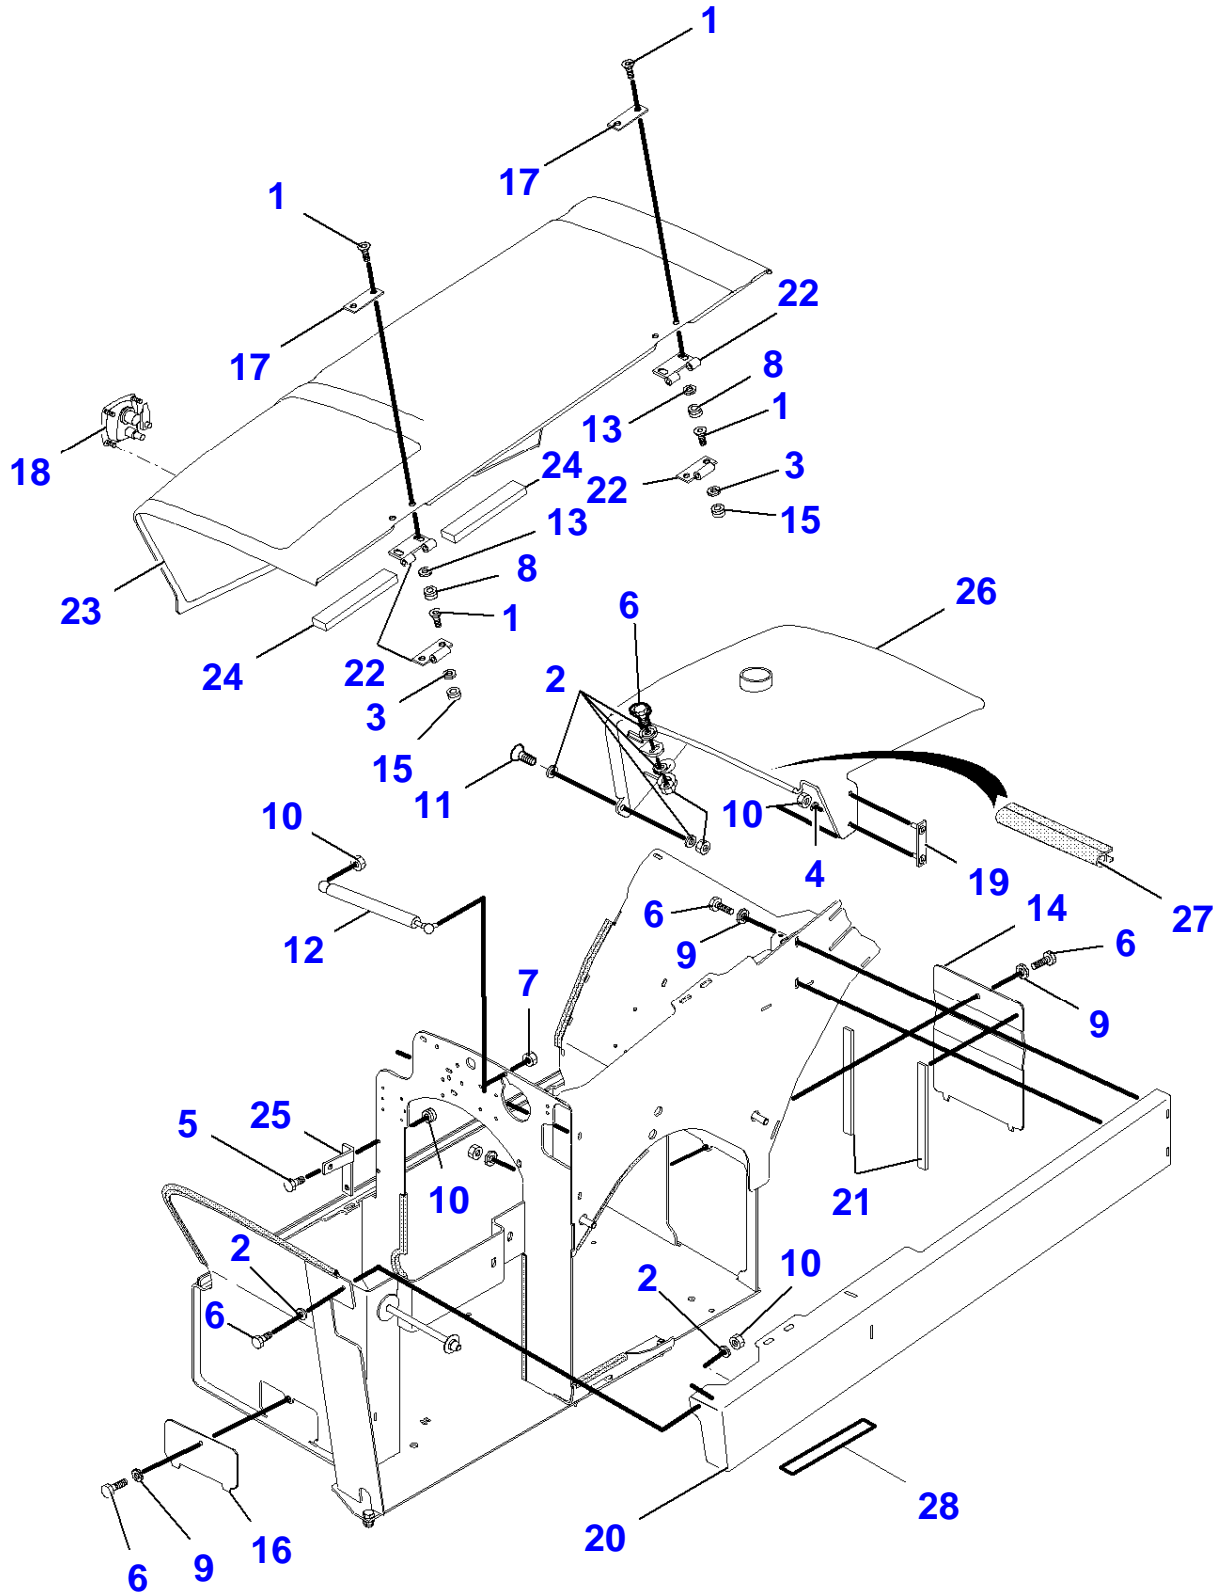

6-2304-006-B

Massey Ferguson

MF 8947 TELESCOPIC HANDLER - |---> 3636 12001 --->| 3636 19999 - 3906165

3906165

Engine Cover - From 3636 12021 MF8947- 365812021 MF 8947CD

Page010-0025

Item	Part Number	Qty	Description	Comments
1	4236572M1	8	Screw	
2	4232983M1	6	Flat Washer	
3	4232581M1	4	Flat Washer	
4	4236041M1	2	Flat Washer	
5	4238221M1	2	Hex Cap Screw	
6	4240637M1	6	Screw	
7	4235434M1	1	Nut	
8	4232968M1	4	Nut	
9	4232764M1	4	Tooth Washer	
10	4235434M1	7	Nut	
11	4236324M1	1	Screw	
12	4233258M1	1	Ram	
13	3973333M1	4	Washer	Repairs and replaces 4236300M1
14	4235438M1	1	Plate	
15	4232078M1	4	Nut	
16	4236523M1	1	Shield	
17	4236515M1	2	Plate	
18	4236015M1	1	Lock	
19	4237129M1	1	Plate	
20	4236109M1	1	Plate	
21	4237760M1	2	Insulator	
22	4236575M1	2	Hinge	
23	4237967M1	1	Engine Bonnet	Repairs and replaces 4238242M1
24	4237156M1	2	Seal	
25	4237312M1	1	Support	
26	4237966M1	1	Engine Bonnet	Repairs and replaces 4238241M1
27	4238053M1	1	Seal	
28	3972705M1	1	Adhesive