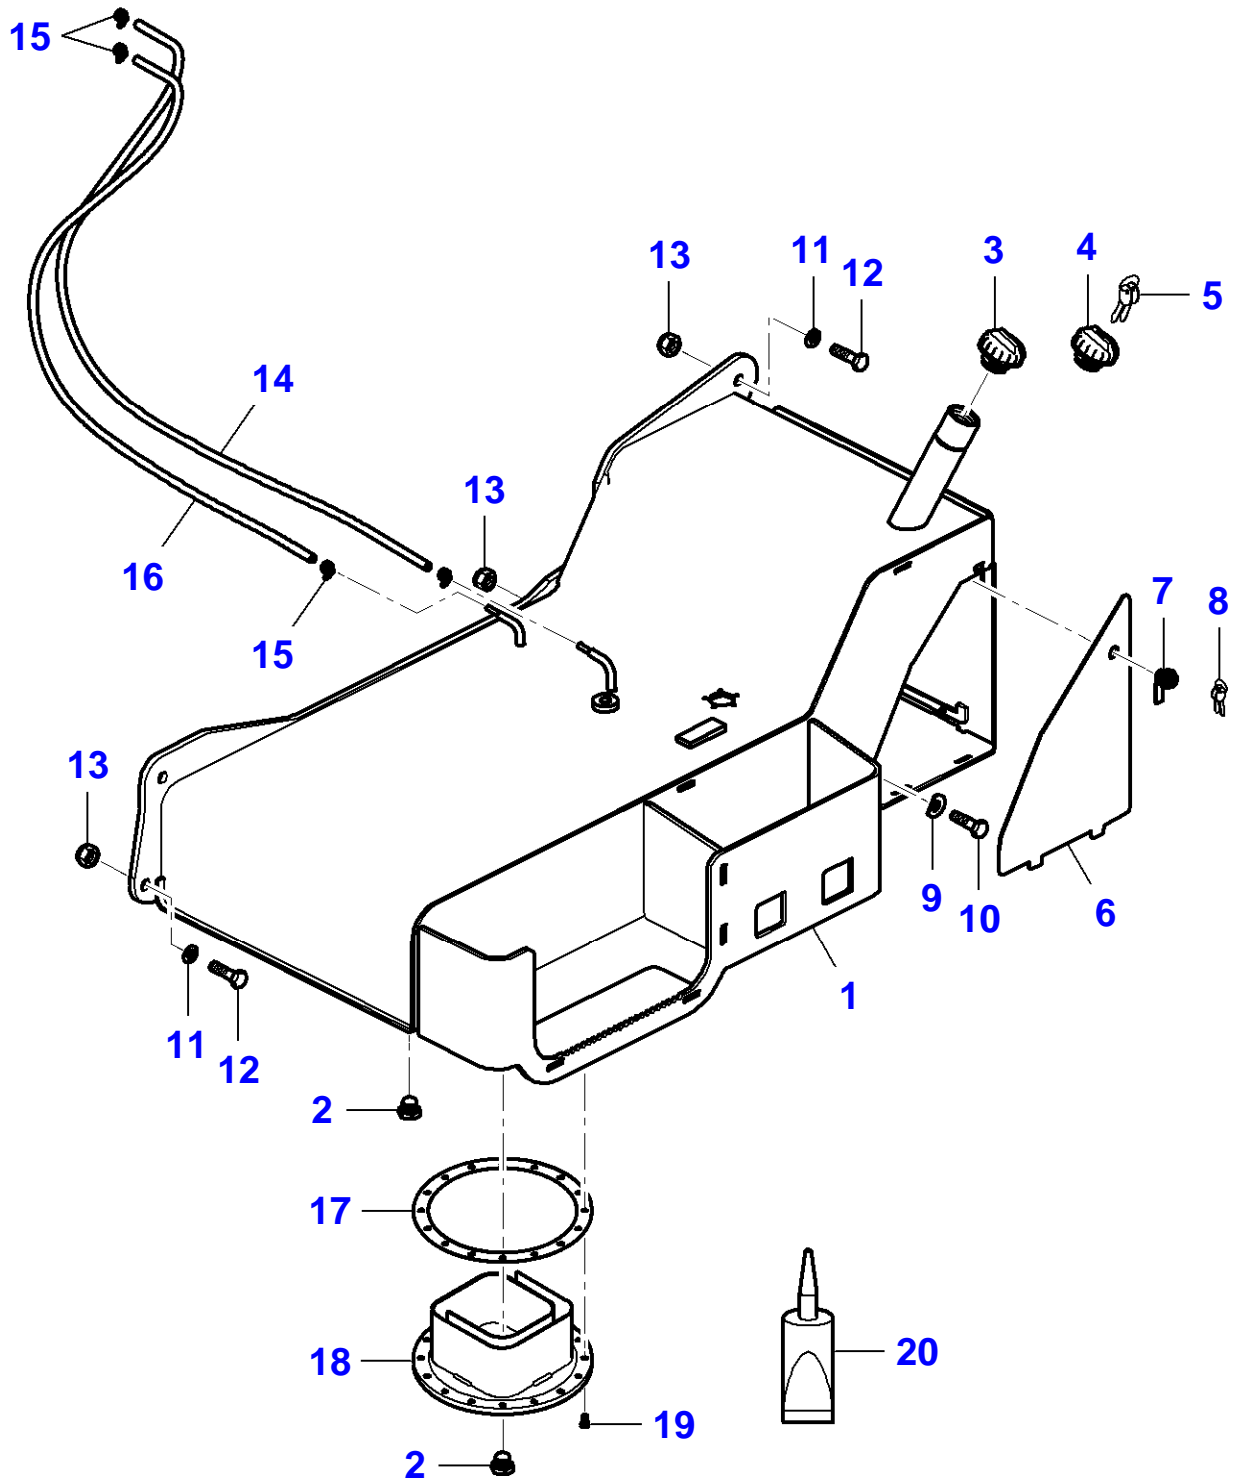

6-IS35-007-B

Fuel System - Fuel Tank & Attachments

Item	Part Number	Qty	Description	Comments
1	4237233M1	1	Fuel Tank	[A] With ref.17-20
	4237232M1	1	Fuel Tank	[B]
2	4232095M1	2	Plug	
3	4235991M1	1	Tank Cap	
4	4236620M1	1	Locking Cap	
5	4236621M1	1	Cap Keys Set	(4)
6	4236622M1	1	Plate	
7	4235888M1	1	Lock	
8	4240598M1	1	Lock Key	Repairs and replaces 4232775M1
9	4237285M1	1	Washer	
10	4236624M1	1	Hex Cap Screw	
11	4232036M1	3	Flat Washer	
12	4233094M1	3	Hex Cap Screw	
13	4232081M1	4	Nut	
14	4236625M1	1	Fuel Hose	
15	4240165M1	4	Clamp	Repairs and replaces 4232166M1
16	4236625M1	1	Fuel Hose	
17	4237200M1	1	Seal	
18	4237189M1	1	Trap	
19	4237209M1	16	Hex Socket Screw	
20	4237212M1	1	Super Glue	

FOOTNOTE [A] WITH HATCH

FOOTNOTE [B] WITHOUT HATCH