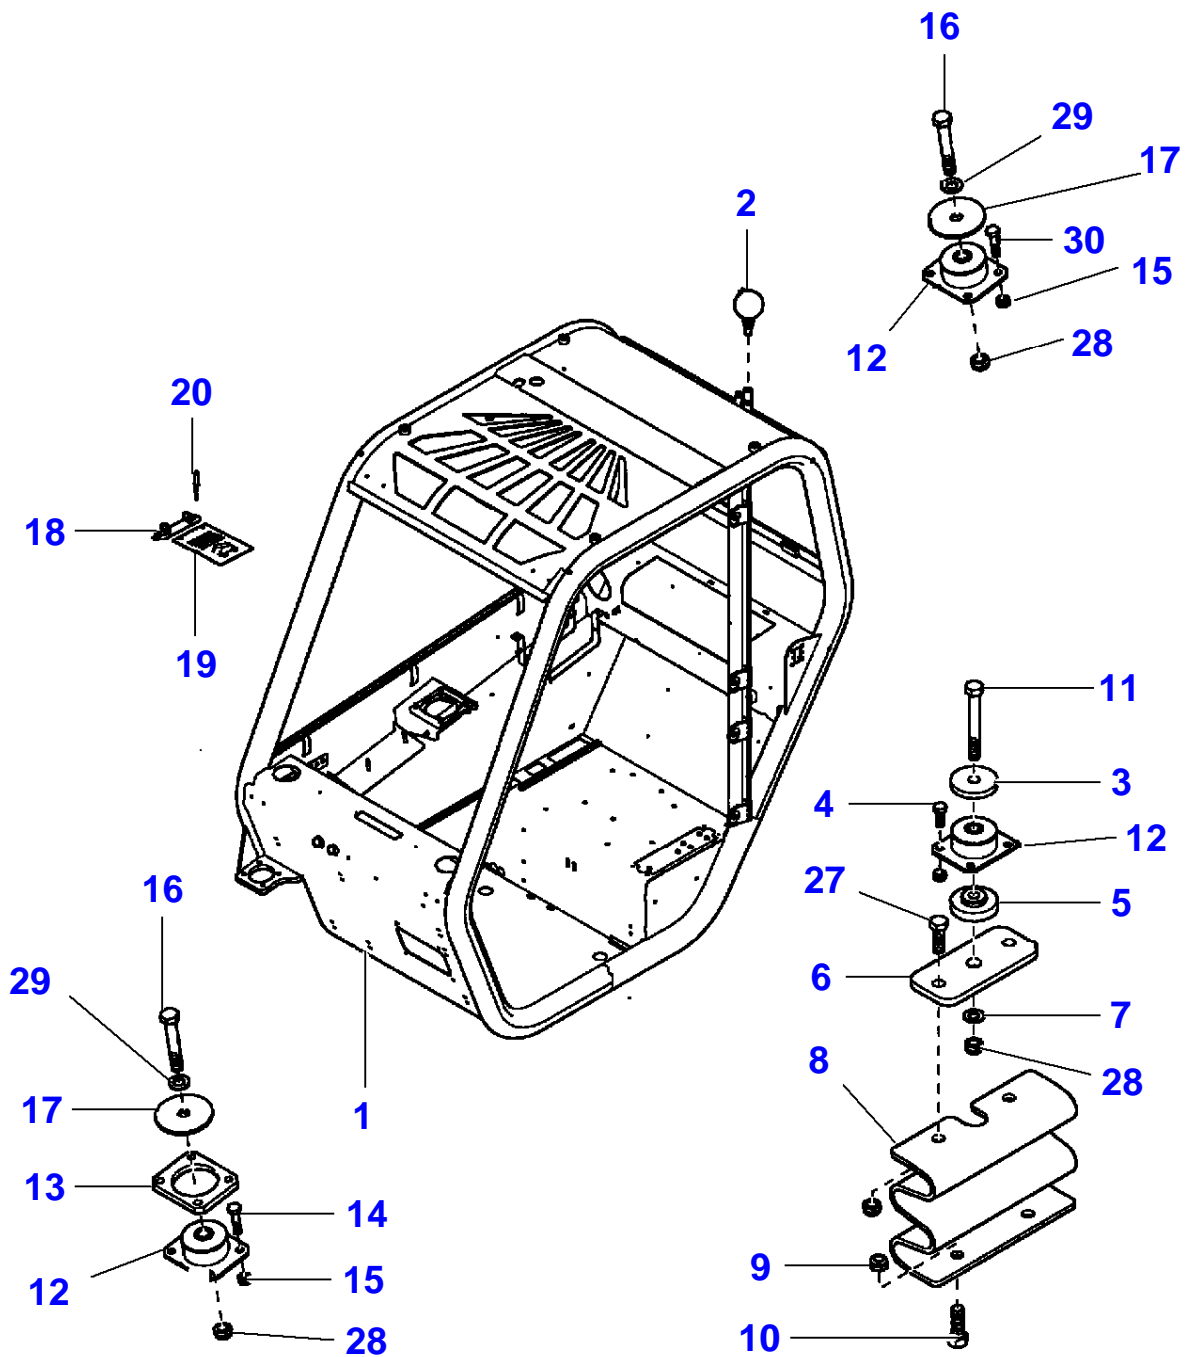

Engine Support

Item	Part Number	Qty	Description	Comments
1	3972683M1	1	Engine Bonnet	Repairs and replaces 4237466M1
2	4236640M1	2	Pin	
3	4233694M1	2	Nut	
4	4232081M1	1	Nut	
5	3971916M1	1	Bolt	
6	4233620M1	2	Nut	
7	4233992M1	1	Seal Section	[A] Length 1020 mm
8	4232081M1	1	Nut	
9	3973337M1	1	Washer	Repairs and replaces 4236646M1
10	3973304M1	1	Washer	Repairs and replaces 4232108M1
11	4236643M1	1	Hex Cap Screw	
12	4234627M1	X	Seal	[A] Length 1270 mm (50")
13	4236645M1	2	Hex Cap Screw	
14	4234043M1	2	Flat Washer	
15	3973337M1	2	Washer	Repairs and replaces 4236646M1
16	4233992M1	X	Seal Section	[A] Length 340 mm (13.39")
17		X	Seal	Repairs and replaces 4236659m1 Not serviced,order item 18 Length 375mm (14.76")
18	4233064M1	X	Seal	Length 30m

FOOTNOTE [A] ORDER BY THE METER

6-B014-029-B