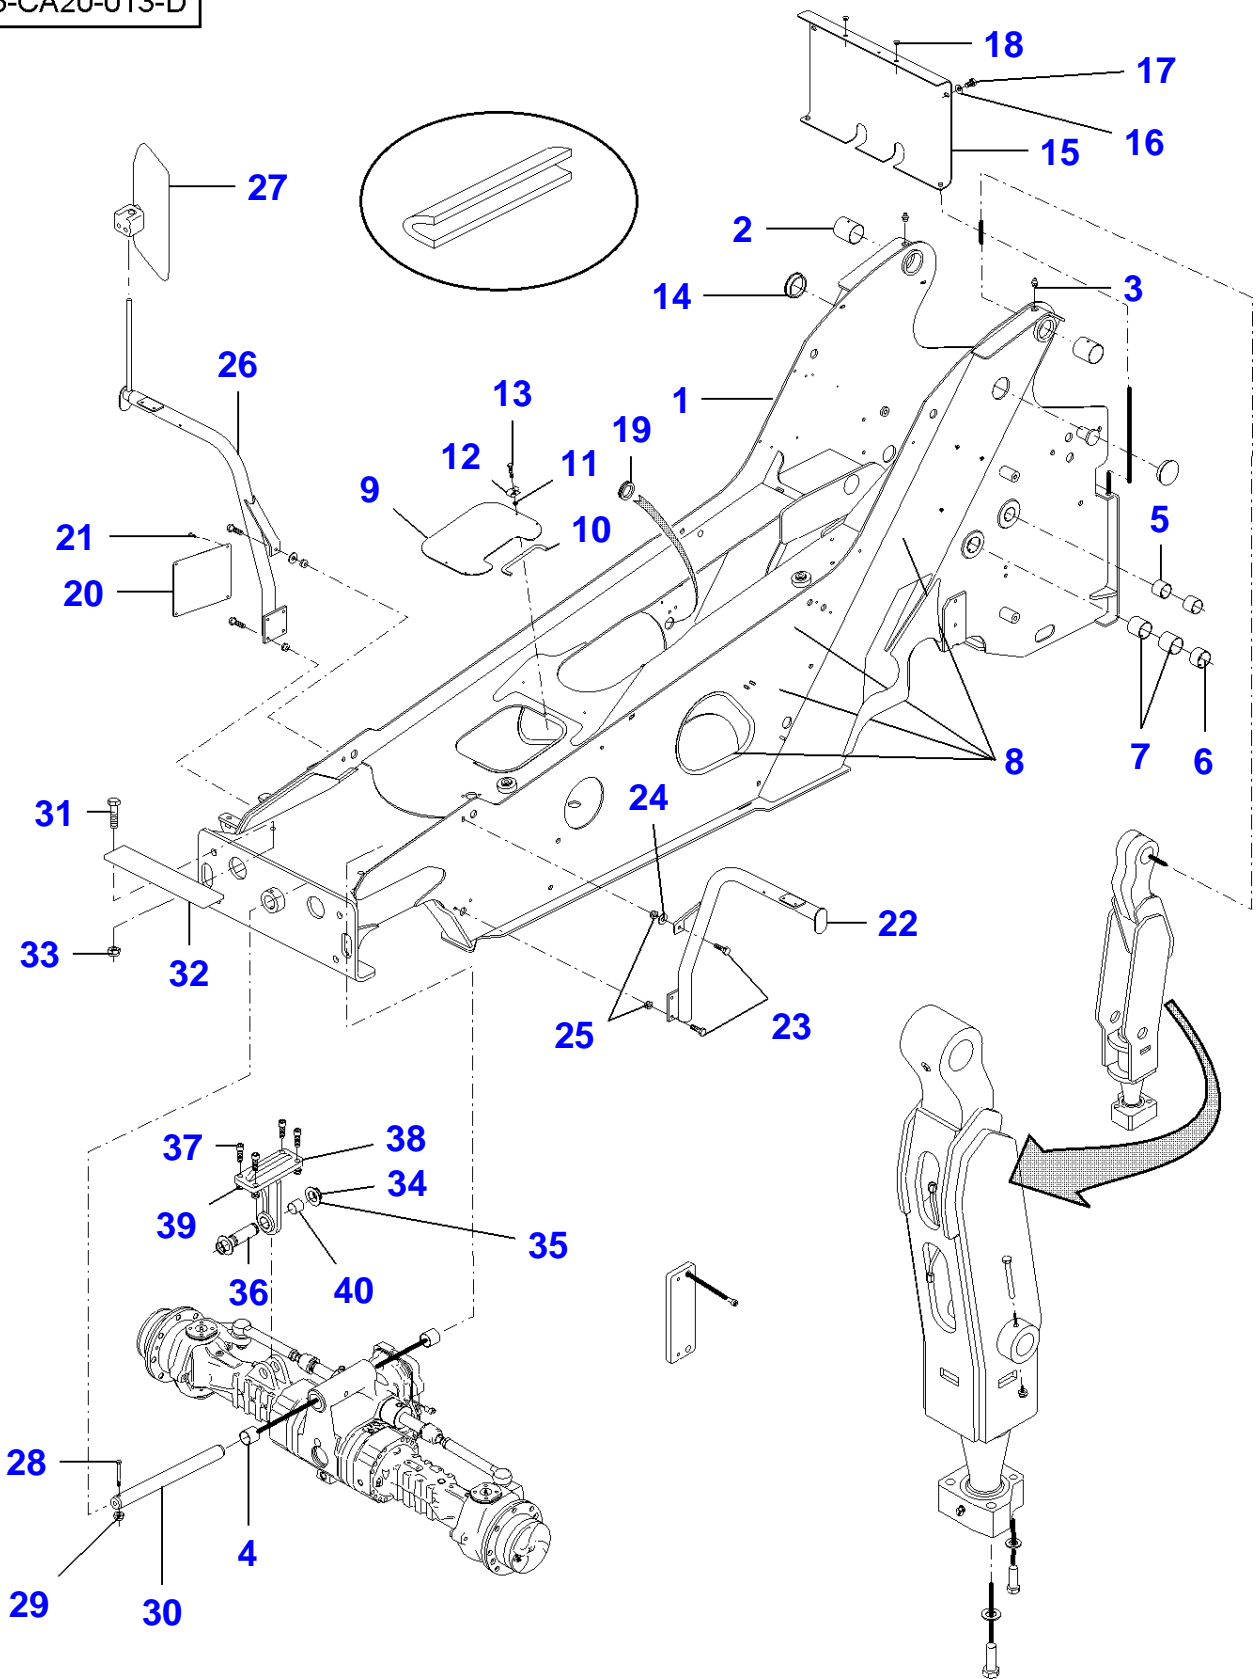

6-CA20-013-D

Frame

Page010-0005

Item	Part Number	Qty	Description	Comments
1	4238362M1	1	Chassis	Repairs and replaces 4238156m1
2	4232391M1	2	Bush	
3	4232042M1	2	Grease Fitting	
4	4236325M1	2	Bush	
5	4236482M1	2	Bush	
6	3973334M1	1	Link	Repairs and replaces 4236317M1
7	4236325M1	2	Bush	
8	4233064M1	3	Seal	
9	4232674M1	1	Plate	
10	4232677M1	1	Seal	
11	4232595M1	2	Lock Washer	
12	4232675M1	2	Nut	
13	4232594M1	2	Hex Cap Screw	
14	4236003M1	2	Plug	
15	4236522M1	1	Engine Bonnet	
16	4232038M1	2	Flat Washer	
17	4232027M1	2	Hex Cap Screw	
18	4233255M1	2	Cap	
19	4232828M1	2	Grommet	
20		1	Plate	
21	4238037M1	4	Pin	
22	4237684M1	1	Support	Length 30m
23	4232030M1	6	Hex Cap Screw	
24	4233159M1	2	Flat Washer	
25	4232078M1	6	Nut	
26	4237683M1	1	Support	
27		1	Mirror	Up to Serial or Engine Number
	4233263M1	1	Mirror	Repairs and replaces 4238286M1
				From Serial or Engine Number 363612265
				From Serial or Engine Number 365812021
28	4241034M1	1	Screw	Repairs and replaces 4232191M1
29	4232078M1	1	Nut	
30	4236098M1	1	Shaft	
31	3971364M1	2	Screw	Repairs and replaces 4232031M1
32	4236413M1	1	Stop	
33	4232078M1	2	Nut	
34	4236559M1	2	Circlip	
35	4236538M1	2	Washer	
36	4236526M1	1	Clevis Pin	
37	4236047M1	4	Screw	
38	4237737M1	1	Rod	
39	4232081M1	4	Nut	
40	4236114M1	1	Bush	

6-CA20-010-D

Massey Ferguson

MF 8947 TELESCOPIC HANDLER - |---> 3636 12001 --->| 3636 19999 - 3906165

3906165

Frame

Page010-0010

Item	Part Number	Qty	Description	Comments
1	4234704M1	1	Counterweight	Right Hand
2	4234705M1	1	Counterweight	Left Hand
3	4232730M1	4	Hex Cap Screw	
4	4236448M1	1	Tube	
5	4233024M1	2	Hex Cap Screw	
6	3973323M1	4	Plug	Repairs and replaces 4235468M1
7	3973311M1	2	Label	Repairs and replaces 4232777m1
8	4235987M1	1	Band	
9	3972678M1	4	Plug	