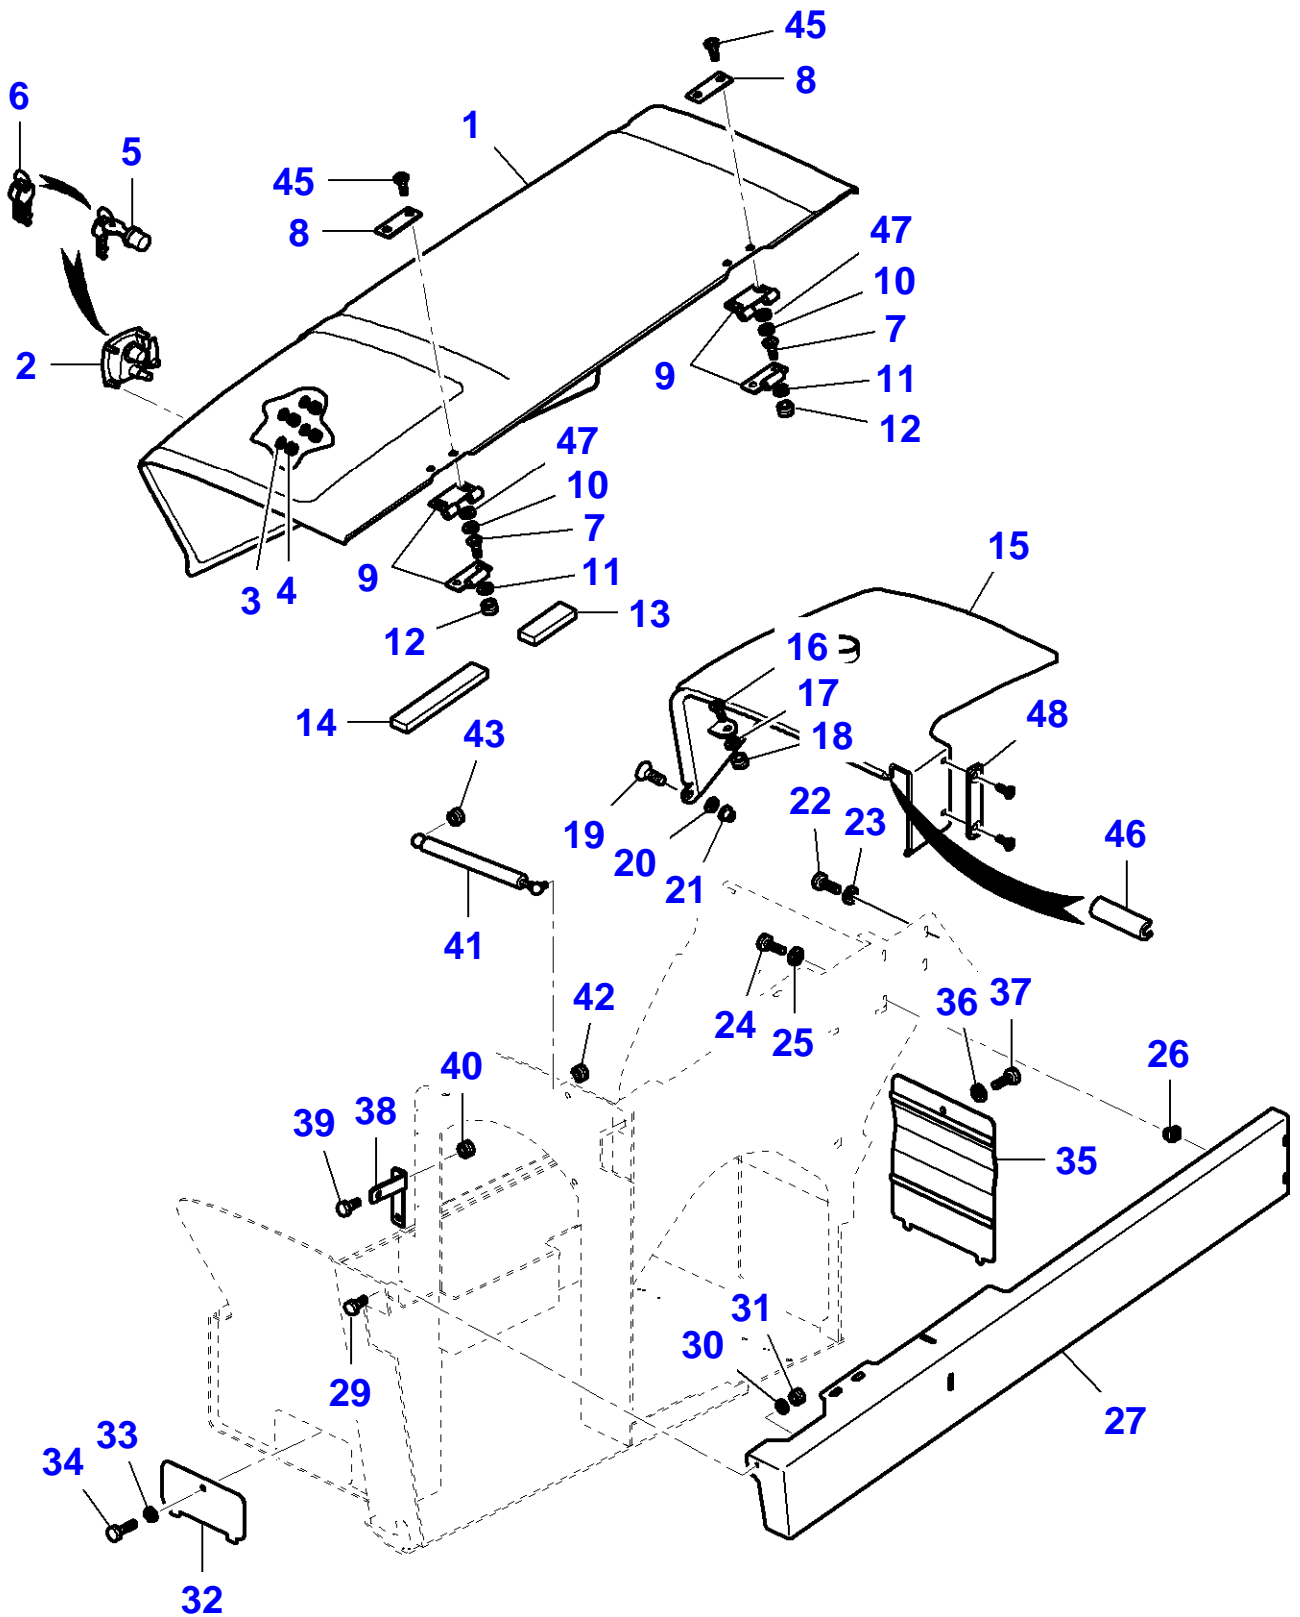

6-2304-001-B

Massey Ferguson

MF 8947 TELESCOPIC HANDLER - |---> 3636 12001 --->| 3636 19999 - 3906165

3906165

Engine Cover - Up To 3636 12020 MF8947- 365812020 MF8947CD

Page010-0020

Item	Part Number	Qty	Description	Comments
1	4237967M1	1	Engine Bonnet	
2	4236015M1	1	Lock	(1)
3	4232966M1	4	Flat Washer	
4	4233903M1	4	Nut	
5		1	Lock Key	Not serviced,order REF. 2
6	4240598M1	1	Lock Key	Repairs and replaces 4232775M1
7	4236572M1	8	Screw	
8	4236515M1	2	Plate	(1)
9	4236575M1	2	Hinge	(1)
10	4232968M1	4	Nut	
11	4232581M1	4	Flat Washer	
12	4232078M1	4	Nut	
13	4237954M1	X	Seal	[A] Length 255 mm (10.04")
14	4237954M1	X	Seal	[A] Length 255 mm (10.04")
15	4237920M1	1	Engine Bonnet	
16	4240637M1	1	Screw	
17	4232983M1	1	Flat Washer	
18	4235434M1	1	Nut	
19	4236324M1	1	Screw	
20	4232983M1	1	Flat Washer	
21	4235434M1	1	Nut	
22	4240637M1	2	Screw	
23	4232764M1	2	Tooth Washer	
24	4240637M1	2	Screw	
25	4232764M1	2	Tooth Washer	
26	4232980M1	2	Nut	
27	4236109M1	1	Plate	
29	4240637M1	1	Screw	
30	4232983M1	1	Flat Washer	
31	4235434M1	1	Nut	
32	4236523M1	1	Shield	
33	4232764M1	1	Tooth Washer	
34	4240637M1	1	Screw	
35	4235438M1	1	Plate	
36	4232764M1	1	Tooth Washer	
37	4240637M1	1	Screw	
38	4237312M1	1	Support	Repairs and replaces 4235604M1
39	4238221M1	2	Hex Cap Screw	
40	4235434M1	2	Nut	
41	4233258M1	1	Ram	
42	4235434M1	1	Nut	
43	4235434M1	1	Nut	
45	4236572M1	4	Screw	(1) Repairs and replaces 4233247M1
46	4238053M1	1	Seal	(15) Repairs and replaces 4237155M1
47	4236041M1	4	Flat Washer	
48	4237129M1	1	Plate	
49	4237760M1	2	Insulator	[B]

FOOTNOTE [A] ORDER BY THE METER

FOOTNOTE [B] NOT ILLUSTRATED