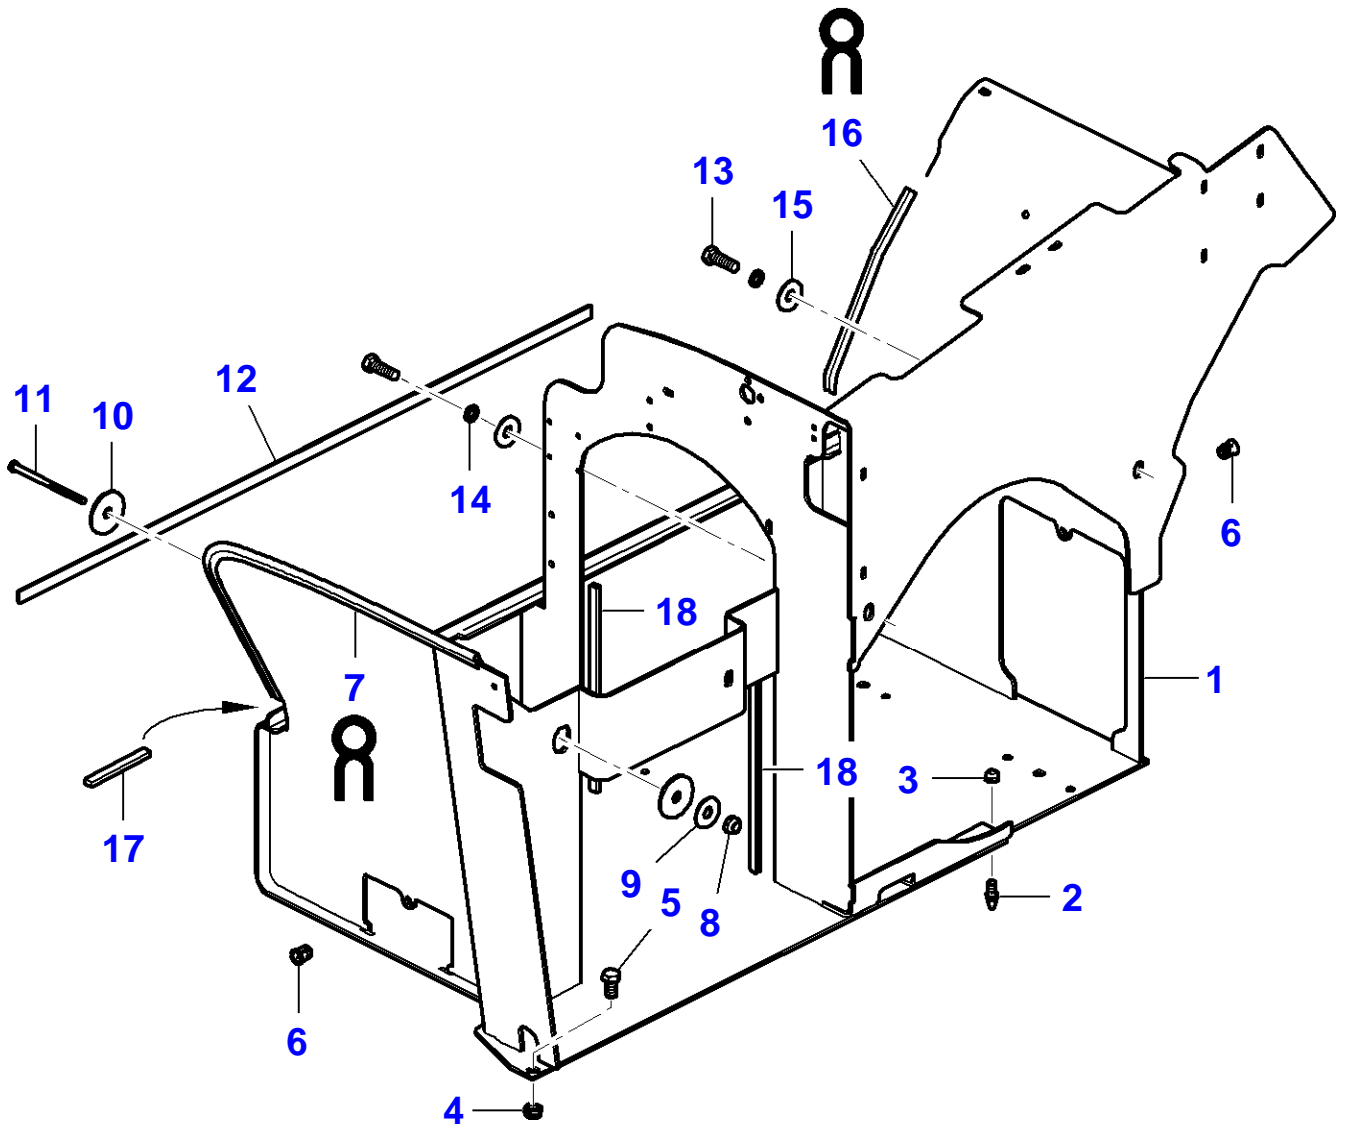

6-8969-001-B

Engine Support

Item	Part Number	Qty	Description	Comments
1	3972683M1	1	Engine Bonnet	Repairs and replaces 4237466M1
2	4236640M1	2	Pin	
3	4233694M1	2	Nut	
4	4232081M1	1	Nut	
5	3971916M1	1	Bolt	
6	4233620M1	2	Nut	
7	4233992M1	1	Seal Section	[A] Length 1020 mm
8	4232081M1	1	Nut	
9	3973337M1	1	Washer	Repairs and replaces 4236646M1
10	3973304M1	1	Washer	Repairs and replaces 4232108M1
11	4236643M1	1	Hex Cap Screw	
12	4234627M1	X	Seal	[A] Length 1270 mm (50")
13	4236645M1	2	Hex Cap Screw	
14	4234043M1	2	Flat Washer	
15	3973337M1	2	Washer	Repairs and replaces 4236646M1
16	4233992M1	X	Seal Section	[A] Length 340 mm (13.39")
17		X	Seal	Repairs and replaces 4236659m1 Not serviced,order item 18 Length 375mm (14.76")
18	4233064M1	X	Seal	Length 30m

FOOTNOTE [A] ORDER BY THE METER