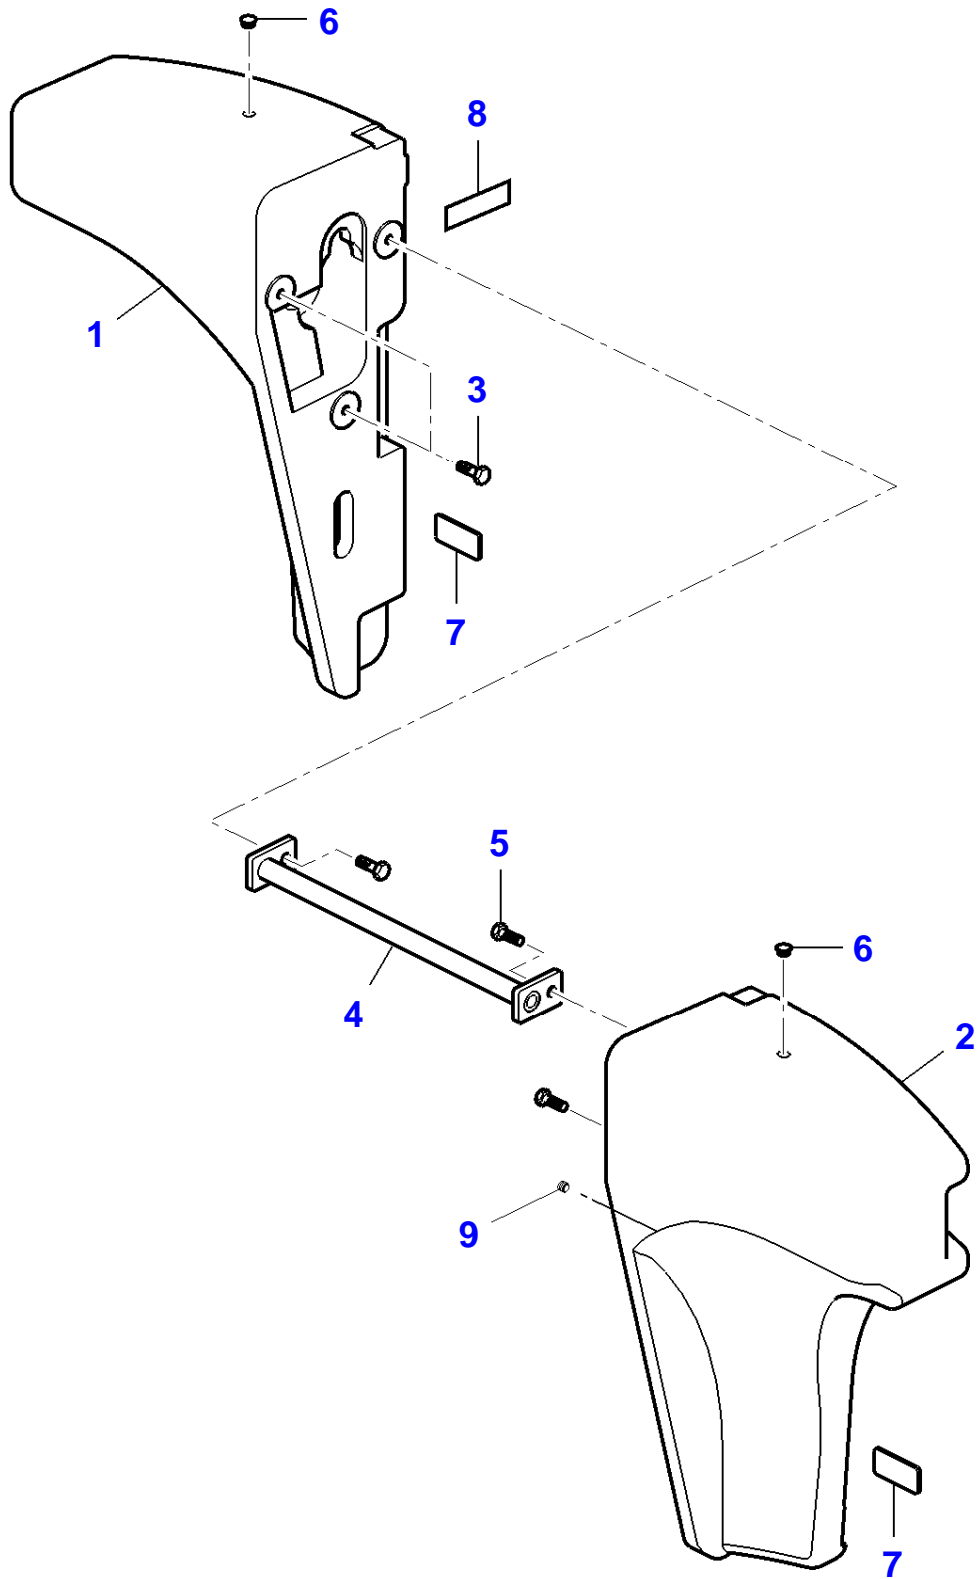

6-CA20-013-D

Frame

Page010-0005

Item	Part Number	Qty	Description	Comments
1	4238362M1	1	Chassis	Repairs and replaces 4238156m1
2	4232391M1	2	Bush	
3	4232042M1	2	Grease Fitting	
4	4236325M1	2	Bush	
5	4236482M1	2	Bush	
6	3973334M1	1	Link	Repairs and replaces 4236317M1
7	4236325M1	2	Bush	
8	4233064M1	3	Seal	
9	4232674M1	1	Plate	
10	4232677M1	1	Seal	
11	4232595M1	2	Lock Washer	
12	4232675M1	2	Nut	
13	4232594M1	2	Hex Cap Screw	
14	4236003M1	2	Plug	
15	4236522M1	1	Engine Bonnet	
16	4232038M1	2	Flat Washer	
17	4232027M1	2	Hex Cap Screw	
18	4233255M1	2	Cap	
19	4232828M1	2	Grommet	
20		1	Plate	
21	4238037M1	4	Pin	
22	4237684M1	1	Support	Length 30m
23	4232030M1	6	Hex Cap Screw	
24	4233159M1	2	Flat Washer	
25	4232078M1	6	Nut	
26	4237683M1	1	Support	
27		1	Mirror	Up to Serial or Engine Number
	4233263M1	1	Mirror	Repairs and replaces 4238286M1
				From Serial or Engine Number 363612265
				From Serial or Engine Number 365812021
28	4241034M1	1	Screw	Repairs and replaces 4232191M1
29	4232078M1	1	Nut	
30	4236098M1	1	Shaft	
31	3971364M1	2	Screw	Repairs and replaces 4232031M1
32	4236413M1	1	Stop	
33	4232078M1	2	Nut	
34	4236559M1	2	Circlip	
35	4236538M1	2	Washer	
36	4236526M1	1	Clevis Pin	
37	4236047M1	4	Screw	
38	4237737M1	1	Rod	
39	4232081M1	4	Nut	
40	4236114M1	1	Bush	

6-CA20-010-D

Massey Ferguson

MF 8947 TELESCOPIC HANDLER - |---> 3636 12001 --->| 3636 19999 - 3906165

3906165

Frame

Page010-0010

Item	Part Number	Qty	Description	Comments
1	4234704M1	1	Counterweight	Right Hand
2	4234705M1	1	Counterweight	Left Hand
3	4232730M1	4	Hex Cap Screw	
4	4236448M1	1	Tube	
5	4233024M1	2	Hex Cap Screw	
6	3973323M1	4	Plug	Repairs and replaces 4235468M1
7	3973311M1	2	Label	Repairs and replaces 4232777m1
8	4235987M1	1	Band	
9	3972678M1	4	Plug	