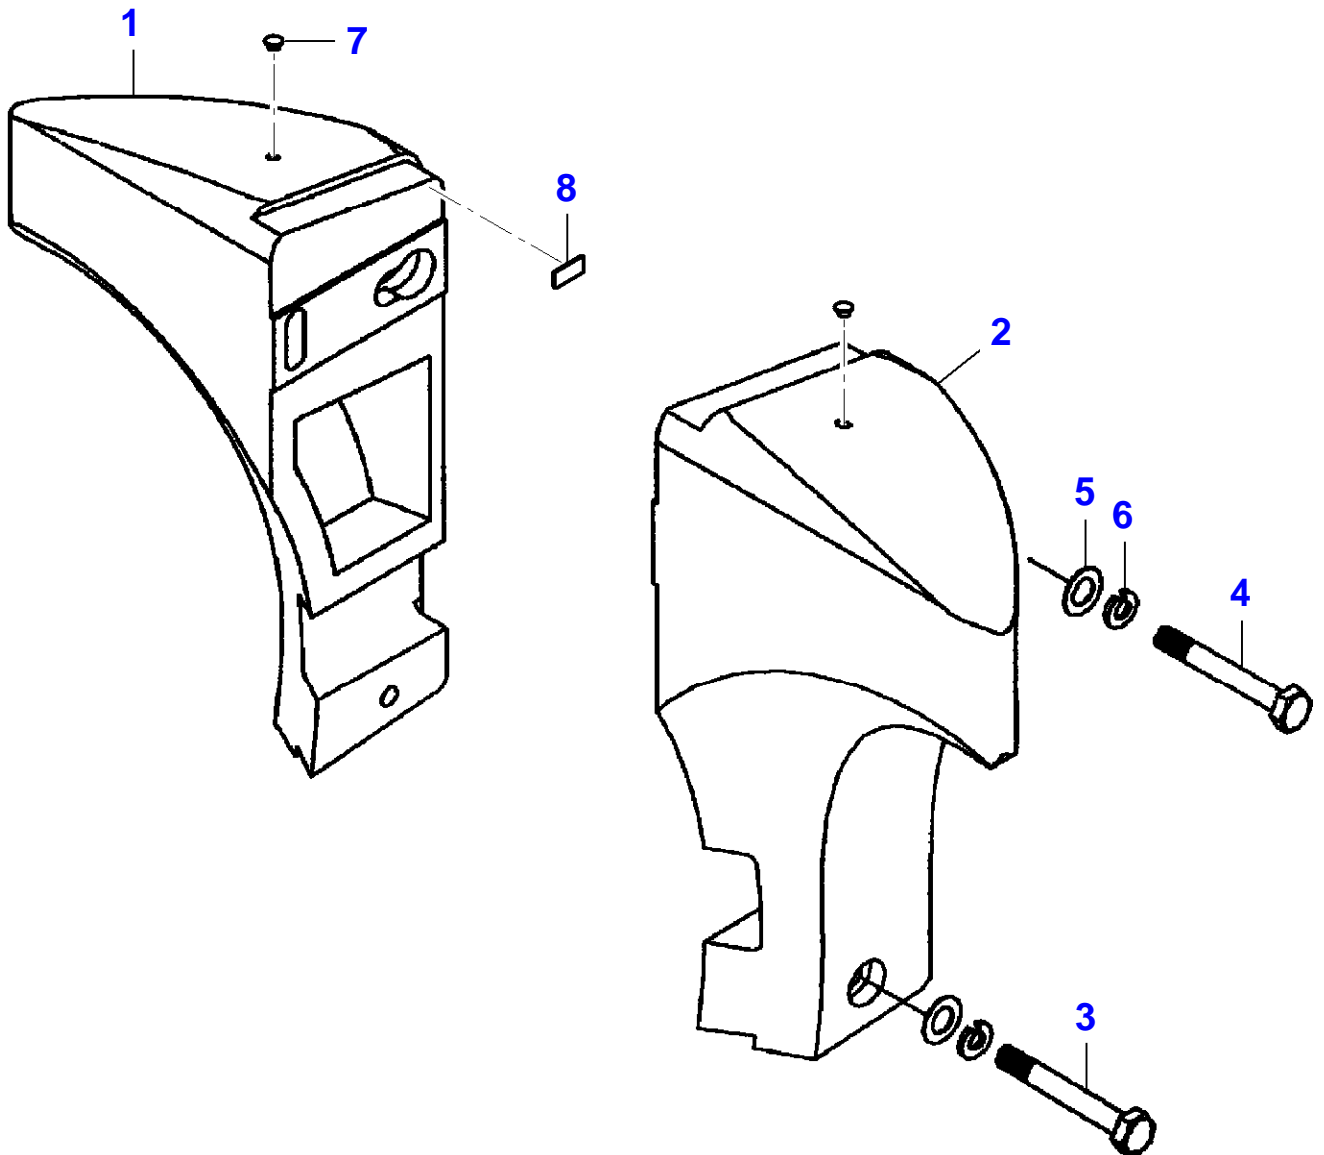

6-8475-003-B

Massey Ferguson

MF 8925 / 8926 TELESCOPIC HANDLERS (TIER 3) - |---> A8G6 11001 --->| A8G6

3906240

12999 / |---> A8G7 11001 --->|A8G7 12999

Counterweight - M.F 8925

Page010-0010

Item	Part Number	Qty	Description	Comments
1	4237445M1	1	Counterweight	Right Hand Repairs and replaces 4233248M1
2	4237444M1	1	Counterweight	Left Hand Repairs and replaces 4233249M1
3	4233251M1	2	Screw	
4	4233250M1	2	Screw	
5	4232582M1	4	Flat Washer	
6	4233119M1	4	Lock Washer	
7	4235468M1	2	Plug	
8	4235987M1	1	Band	Length 60mm