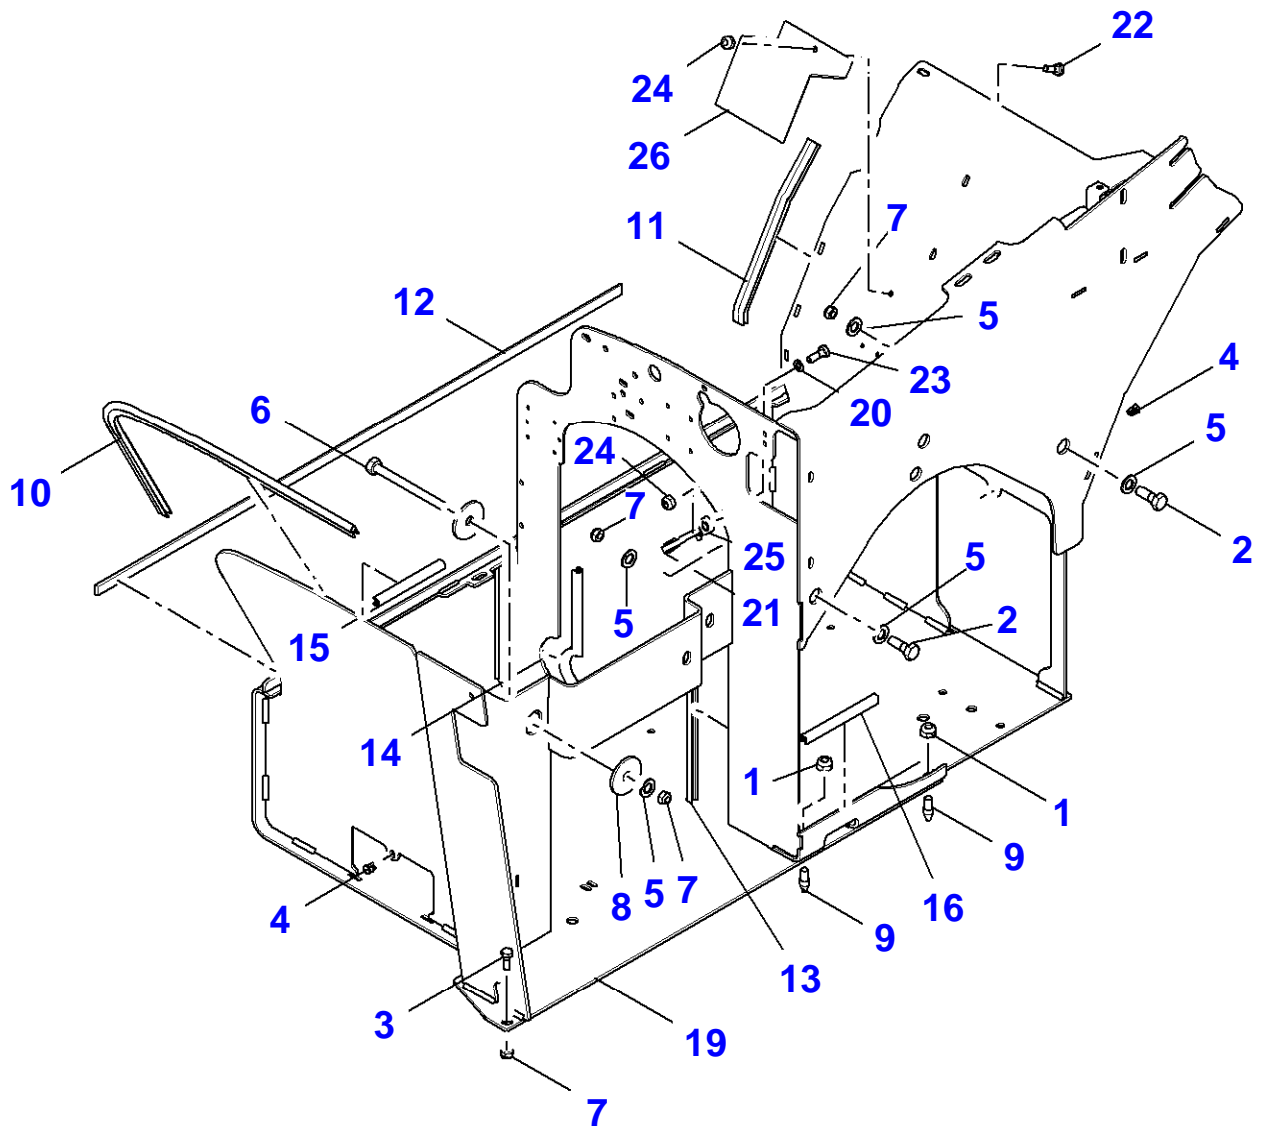

6-2304-003-B

Engine Cover

Item	Part Number	Qty	Description	Comments
1	4236572M1	8	Screw	
2	4232983M1	5	Flat Washer	
3	4232581M1	4	Flat Washer	
4	4236041M1	2	Flat Washer	
5	4240637M1	8	Screw	Repairs and replaces 4232024M1
6	4232968M1	4	Nut	
7	4240121M1	2	Flat Washer	Repairs and replaces 4232763m1
8	4232764M1	4	Tooth Washer	
9	4235434M1	9	Nut	
10	4236324M1	1	Screw	
11	4233258M1	1	Ram	
12	4236300M1	4	Flat Washer	
13	4235438M1	1	Plate	
14	4232078M1	4	Nut	
15	4236523M1	1	Shield	
16	4236515M1	2	Plate	
17	4236015M1	1	Lock	
18	4237129M1	1	Plate	
19	4237130M1	1	Plate	
20	4237760M1	2	Insulator	
21	4236575M1	2	Hinge	
22		2	Seal	Not serviced,order item 27 Length 10" (255mm)
23	4237312M1	1	Support	
24	4237966M1	1	Bonnet	Repairs and replaces 4238241M1
25	4237967M1	1	Bonnet	4238242M1
26		1	Seal	Not serviced,order item 28 Length 37.4"(950mm)
27	4237954M1	X	Seal	[A]
28	4234128M1	X	Seal	[A] Repairs and replaces 4237155m1

FOOTNOTE [A] ORDER BY THE METER

6-8969-003-C

Engine Support

Item	Part Number	Qty	Description	Comments
1	4233694M1	2	Nut	
2	4232018M1	2	Hex Cap Screw	
3	3971916M1	1	Bolt	Repairs and replaces 4233539m1
4	4233620M1	2	Nut	
5	4236646M1	5	Flat Washer	
6	4234170M1	1	Hex Cap Screw	
7	4232081M1	4	Nut	
8	4232108M1	2	Washer	
9	4236640M1	2	Pin	
10	4236641M1	X	Seal	
11		1	Seal	Not serviced,order item 27 Length 13.4" (340mm)
12		1	Seal	Not serviced,order item 17 Length 50" (1271mm)
13		1	Seal	Not serviced,order item 18 Length 14.8" (375mm)
14		1	Seal	Not serviced,order item 18 Length 14.8" (375mm)
15		1	Seal	Not serviced,order item 18 Length 6.3" (160mm)
16		1	Seal	Not serviced,order item18 Length 6.89" (175mm)
17	4234627M1	X	Seal	[A]
18	4233064M1	X	Seal	[A] Length 30m
19	4237466M1	1	Frame	
20	4232983M1	1	Flat Washer	
21	4240127M1	1	Cable Tie	
22	4238221M1	1	Hex Cap Screw	
23	4232586M1	1	Hex Cap Screw	
24	4235434M1	2	Nut	
25	4238260M1	1	Support	
26	4237937M1	1	Protection.	
27	4233992M1	X	Seal Section	[A]