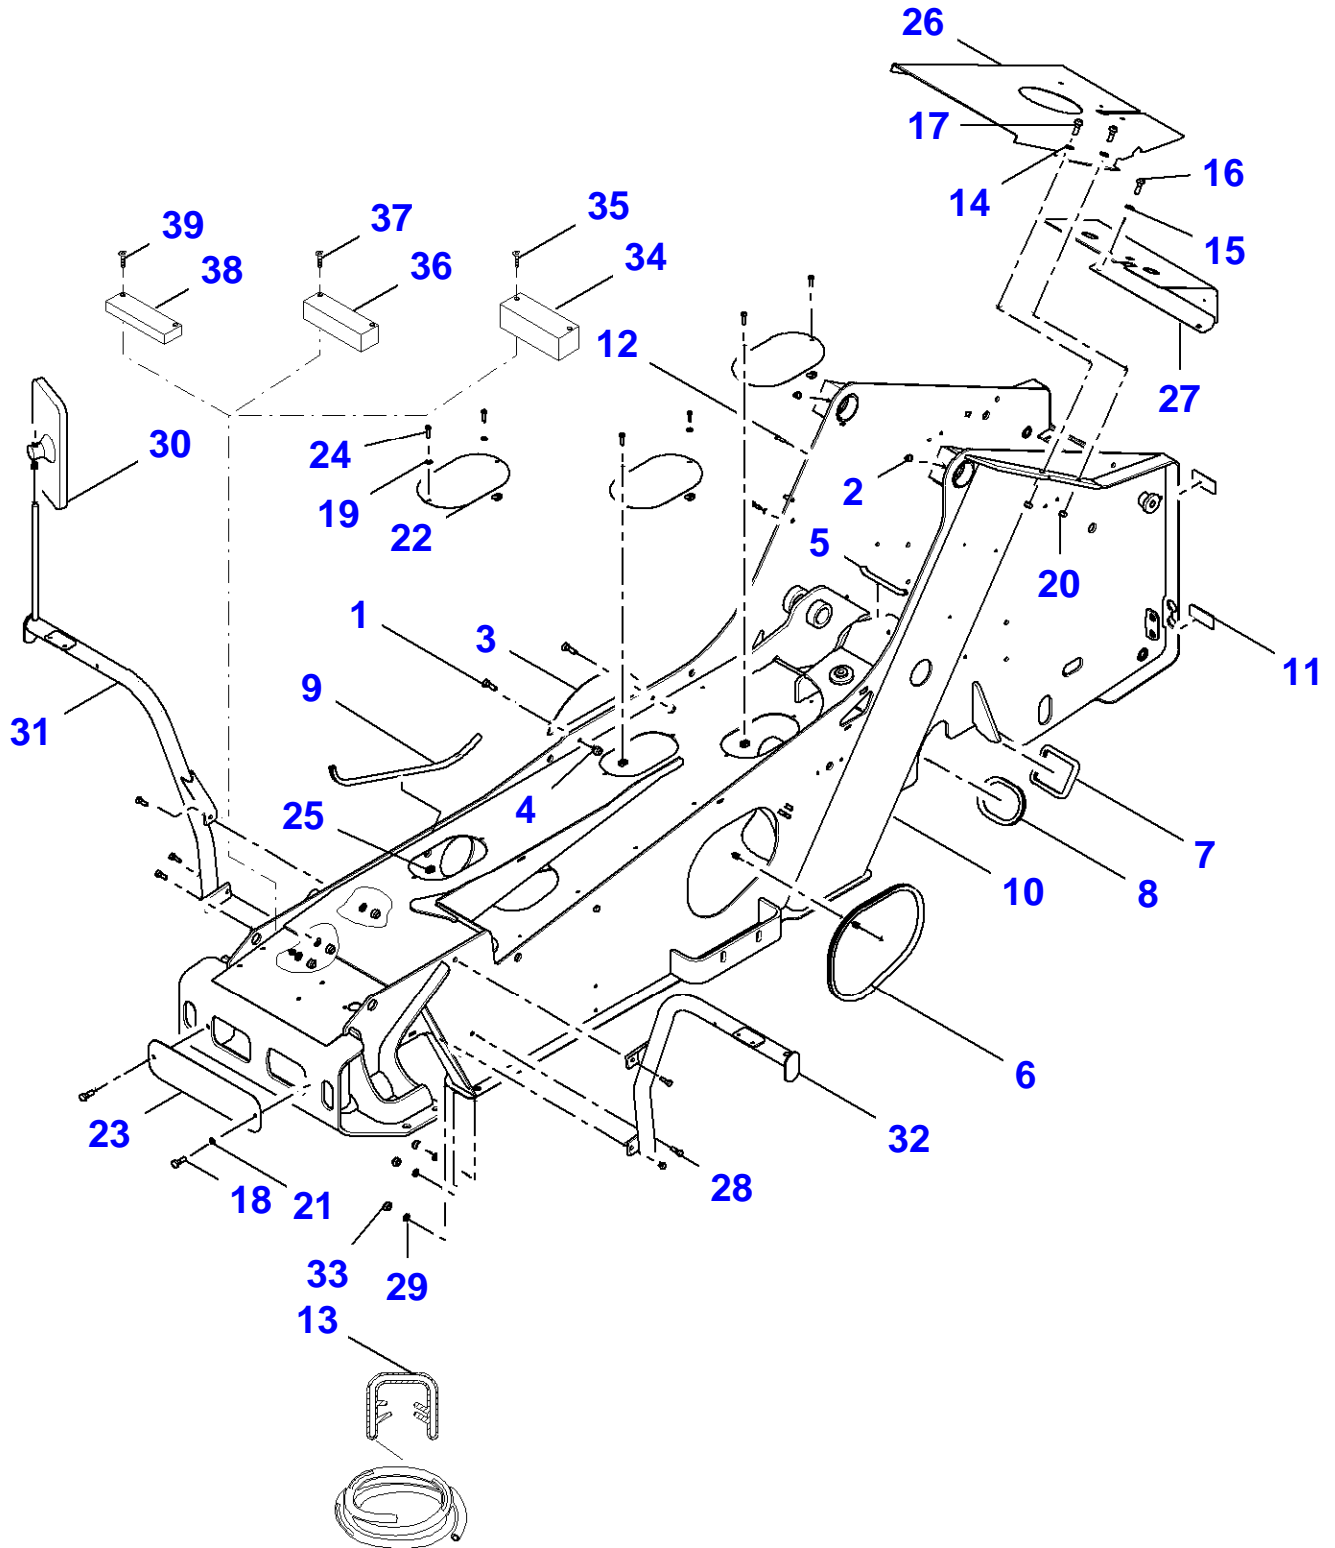

6-CA20-020-A

Frame

Item	Part Number	Qty	Description	Comments
1	4232028M1	2	Hex Cap Screw	
2	4232042M1	2	Grease Fitting	
3	4236971M1	1	Plate	
4	4232078M1	2	Nut	
5		1	Seal	Not serviced,order item 13 Length 6,9" (175mm)
6		1	Seal	Not serviced,order item 13 Length 42.5"(1080mm)
7		1	Seal	Not serviced,order item 13 Length 19.8" (504mm)
8		1	Seal	Not serviced,order item 13 Length 16.3"(414mm)
9		1	Seal	Not serviced,order item 13 Length 27.2"(690mm)
10	4237426M1	1	Chassis	
11	4232777M1	2	Reflector	
12	4240097M1	2	Rivet	Repairs and replaces 4236252m1
13	4233064M1	X	Seal	[A] Length 30m
14	4232983M1	4	Flat Washer	
15	4236041M1	1	Flat Washer	
16	4238221M1	1	Hex Cap Screw	Repairs and replaces 4232023M1
17	4232586M1	4	Hex Cap Screw	
18	4232028M1	2	Hex Cap Screw	
19	4232764M1	6	Tooth Washer	
20	4235434M1	4	Nut	
21	4236300M1	2	Flat Washer	
22	4237135M1	3	Plate	
23	4237140M1	1	Plate	
24	4237148M1	6	Screw	
25	4237149M1	6	Nut	
26	4238306M1	1	Cover	Repairs and replaces 4236738m1
27	4238301M1	1	Cover	Repairs and replaces 4237532m1
28	4232030M1	6	Hex Cap Screw	
29	4232876M1	6	Flat Washer	
30	4233263M1	1	Mirror	
31	4237683M1	1	Support	
32	4237684M1	1	Support	
33	4232078M1	6	Nut	
34	4237673M1	1	Stop	
35	4237609M1	2	Hex Socket Screw	
36	4237675M1	1	Stop	
37	4237607M1	2	Hex Socket Screw	
38	4237674M1	1	Stop	
39	4232596M1	2	Hex Socket Screw	

Page010-0010

Item	Part Number	Qty	Description	Comments
1	4237445M1	1	Counterweight	Right Hand Repairs and replaces 4233248M1
2	4237444M1	1	Counterweight	Left Hand Repairs and replaces 4233249M1
3	4233251M1	2	Screw	
4	4233250M1	2	Screw	
5	4232582M1	4	Flat Washer	
6	4233119M1	4	Lock Washer	
7	4235468M1	2	Plug	
8	4235987M1	1	Band	Length 60mm