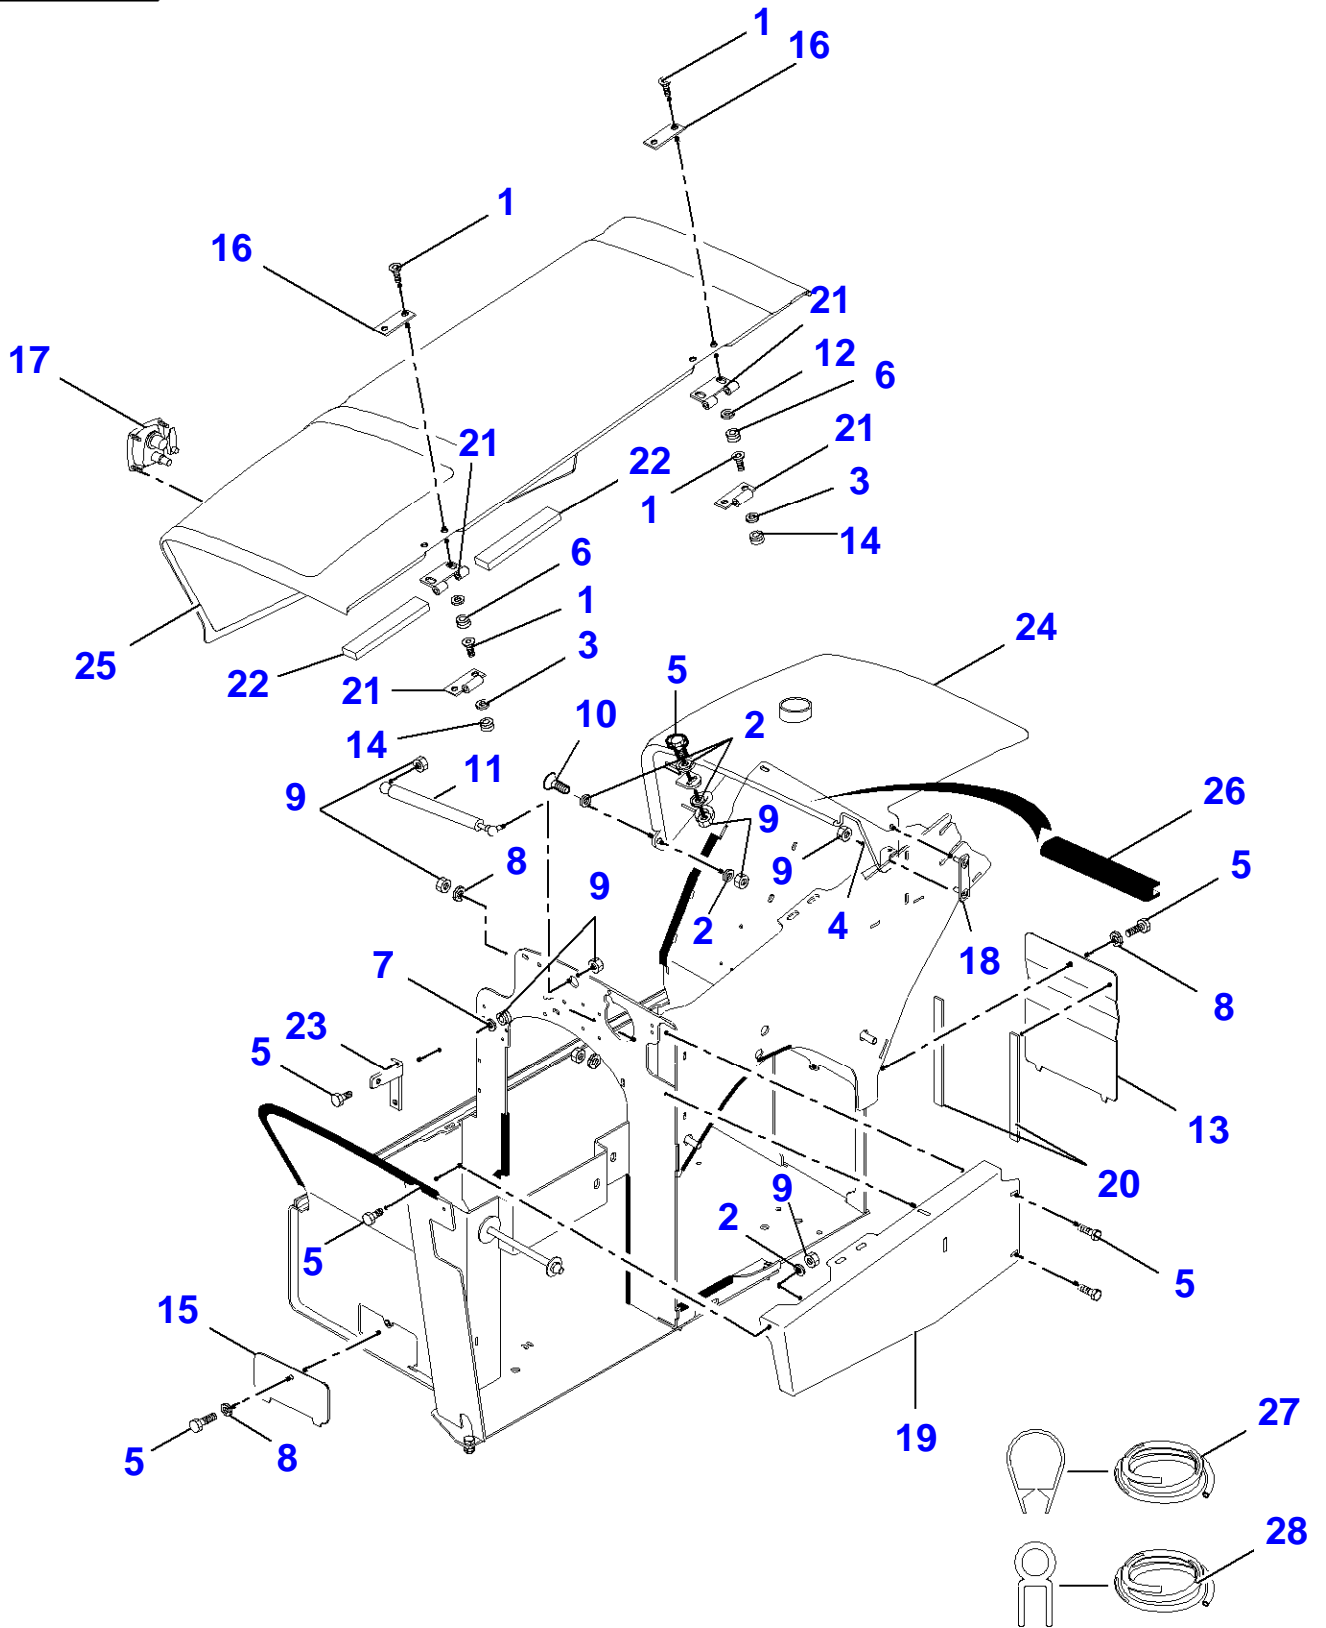

6-2304-003-B

Engine Cover

Item	Part Number	Qty	Description	Comments
1	4236572M1	8	Screw	
2	4232983M1	5	Flat Washer	
3	4232581M1	4	Flat Washer	
4	4236041M1	2	Flat Washer	
5	4240637M1	8	Screw	Repairs and replaces 4232024M1
6	4232968M1	4	Nut	
7	4240121M1	2	Flat Washer	Repairs and replaces 4232763m1
8	4232764M1	4	Tooth Washer	
9	4235434M1	9	Nut	
10	4236324M1	1	Screw	
11	4233258M1	1	Ram	
12	4236300M1	4	Flat Washer	
13	4235438M1	1	Plate	
14	4232078M1	4	Nut	
15	4236523M1	1	Shield	
16	4236515M1	2	Plate	
17	4236015M1	1	Lock	
18	4237129M1	1	Plate	
19	4237130M1	1	Plate	
20	4237760M1	2	Insulator	
21	4236575M1	2	Hinge	
22		2	Seal	Not serviced,order item 27 Length 10" (255mm)
23	4237312M1	1	Support	
24	4237966M1	1	Bonnet	Repairs and replaces 4238241M1
25	4237967M1	1	Bonnet	4238242M1
26		1	Seal	Not serviced,order item 28 Length 37.4"(950mm)
27	4237954M1	X	Seal	[A]
28	4234128M1	X	Seal	[A] Repairs and replaces 4237155m1

FOOTNOTE [A] ORDER BY THE METER