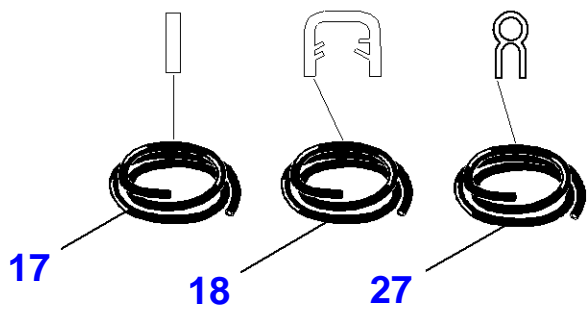

6-2304-003-B

Engine Cover

Item	Part Number	Qty	Description	Comments
1	4236572M1	8	Screw	
2	4232983M1	5	Flat Washer	
3	4232581M1	4	Flat Washer	
4	4236041M1	2	Flat Washer	
5	4240637M1	8	Screw	Repairs and replaces 4232024M1
6	4232968M1	4	Nut	
7	4240121M1	2	Flat Washer	Repairs and replaces 4232763m1
8	4232764M1	4	Tooth Washer	
9	4235434M1	9	Nut	
10	4236324M1	1	Screw	
11	4233258M1	1	Ram	
12	4236300M1	4	Flat Washer	
13	4235438M1	1	Plate	
14	4232078M1	4	Nut	
15	4236523M1	1	Shield	
16	4236515M1	2	Plate	
17	4236015M1	1	Lock	
18	4237129M1	1	Plate	
19	4237130M1	1	Plate	
20	4237760M1	2	Insulator	
21	4236575M1	2	Hinge	
22		2	Seal	Not serviced,order item 27 Length 10" (255mm)
23	4237312M1	1	Support	
24	4237966M1	1	Bonnet	Repairs and replaces 4238241M1
25	4237967M1	1	Bonnet	4238242M1
26		1	Seal	Not serviced,order item 28 Length 37.4"(950mm)
27	4237954M1	X	Seal	[A]
28	4234128M1	X	Seal	[A] Repairs and replaces 4237155m1

FOOTNOTE [A] ORDER BY THE METER

6-8969-003-C

Engine Support

Item	Part Number	Qty	Description	Comments
1	4233694M1	2	Nut	
2	4232018M1	2	Hex Cap Screw	
3	3971916M1	1	Bolt	Repairs and replaces 4233539m1
4	4233620M1	2	Nut	
5	4236646M1	5	Flat Washer	
6	4234170M1	1	Hex Cap Screw	
7	4232081M1	4	Nut	
8	4232108M1	2	Washer	
9	4236640M1	2	Pin	
10	4236641M1	X	Seal	
11		1	Seal	Not serviced,order item 27 Length 13.4" (340mm)
12		1	Seal	Not serviced,order item 17 Length 50" (1271mm)
13		1	Seal	Not serviced,order item 18 Length 14.8" (375mm)
14		1	Seal	Not serviced,order item 18 Length 14.8" (375mm)
15		1	Seal	Not serviced,order item 18 Length 6.3" (160mm)
16		1	Seal	Not serviced,order item18 Length 6.89" (175mm)
17	4234627M1	X	Seal	[A]
18	4233064M1	X	Seal	[A] Length 30m
19	4237466M1	1	Frame	
20	4232983M1	1	Flat Washer	
21	4240127M1	1	Cable Tie	
22	4238221M1	1	Hex Cap Screw	
23	4232586M1	1	Hex Cap Screw	
24	4235434M1	2	Nut	
25	4238260M1	1	Support	
26	4237937M1	1	Protection.	
27	4233992M1	X	Seal Section	[A]