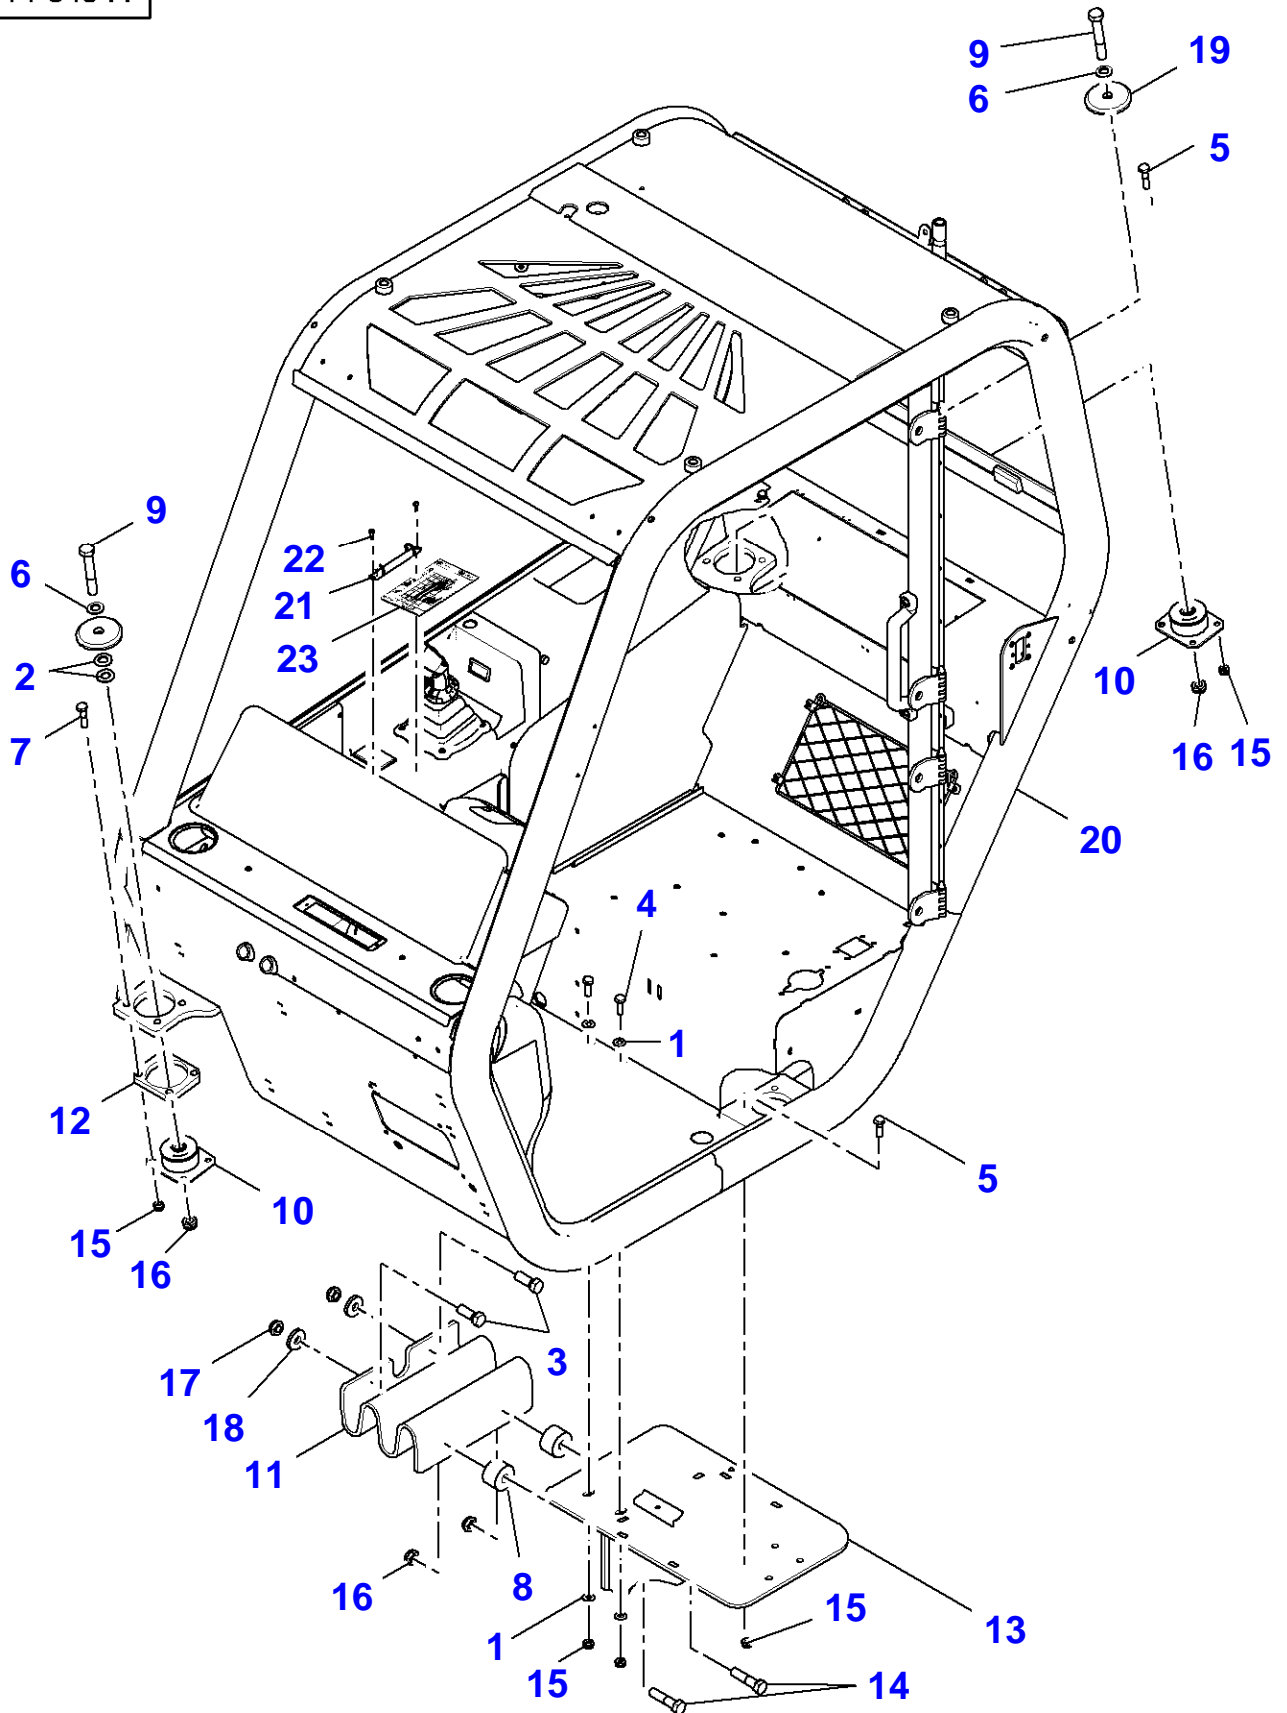

Engine Support

Item	Part Number	Qty	Description	Comments
1	4233694M1	2	Nut	
2	4232018M1	2	Hex Cap Screw	
3	3971916M1	1	Bolt	Repairs and replaces 4233539m1
4	4233620M1	2	Nut	
5	4236646M1	5	Flat Washer	
6	4234170M1	1	Hex Cap Screw	
7	4232081M1	4	Nut	
8	4232108M1	2	Washer	
9	4236640M1	2	Pin	
10	4236641M1	X	Seal	
11		1	Seal	Not serviced,order item 27 Length 13.4" (340mm)
12		1	Seal	Not serviced,order item 17 Length 50" (1271mm)
13		1	Seal	Not serviced,order item 18 Length 14.8" (375mm)
14		1	Seal	Not serviced,order item 18 Length 14.8" (375mm)
15		1	Seal	Not serviced,order item 18 Length 6.3" (160mm)
16		1	Seal	Not serviced,order item18 Length 6.89" (175mm)
17	4234627M1	X	Seal	[A]
18	4233064M1	X	Seal	[A] Length 30m
19	4237466M1	1	Frame	
20	4232983M1	1	Flat Washer	
21	4240127M1	1	Cable Tie	
22	4238221M1	1	Hex Cap Screw	
23	4232586M1	1	Hex Cap Screw	
24	4235434M1	2	Nut	
25	4238260M1	1	Support	
26	4237937M1	1	Protection.	
27	4233992M1	X	Seal Section	[A]

FOOTNOTE [A] ORDER BY THE METER

6-B014-045-A