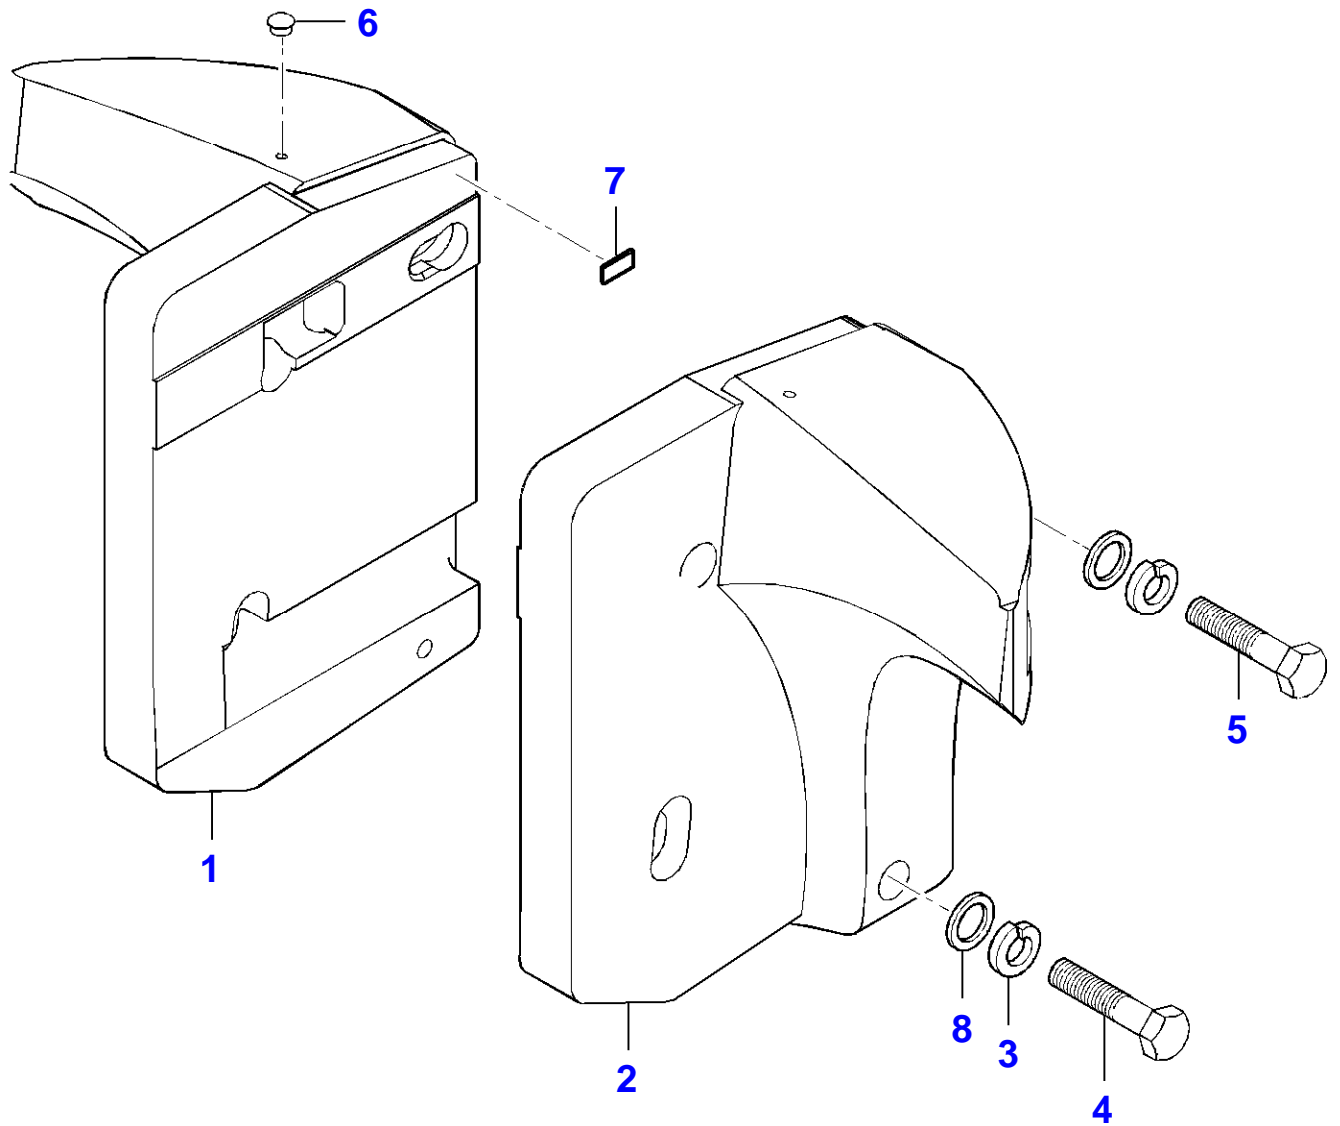

6-8475-004-B

Massey Ferguson

MF 8925 / 8926 TELESCOPIC HANDLERS (TIER 3) - |---> A8G6 11001 --->| A8G6

3906240

12999 / |---> A8G7 11001 --->|A8G7 12999

Counterweight - M.F 8926

Page010-0015

Item	Part Number	Qty	Description	Comments
1	4235466M1	1	Weight	Right Hand
2	4235467M1	1	Weight	Left Hand
3	4233119M1	4	Lock Washer	
4	4233251M1	2	Screw	
5	4240102M1	2	Screw	
6	4235468M1	2	Plug	
7	4235987M1	1	Band	Length 60mm
8	4232582M1	4	Flat Washer