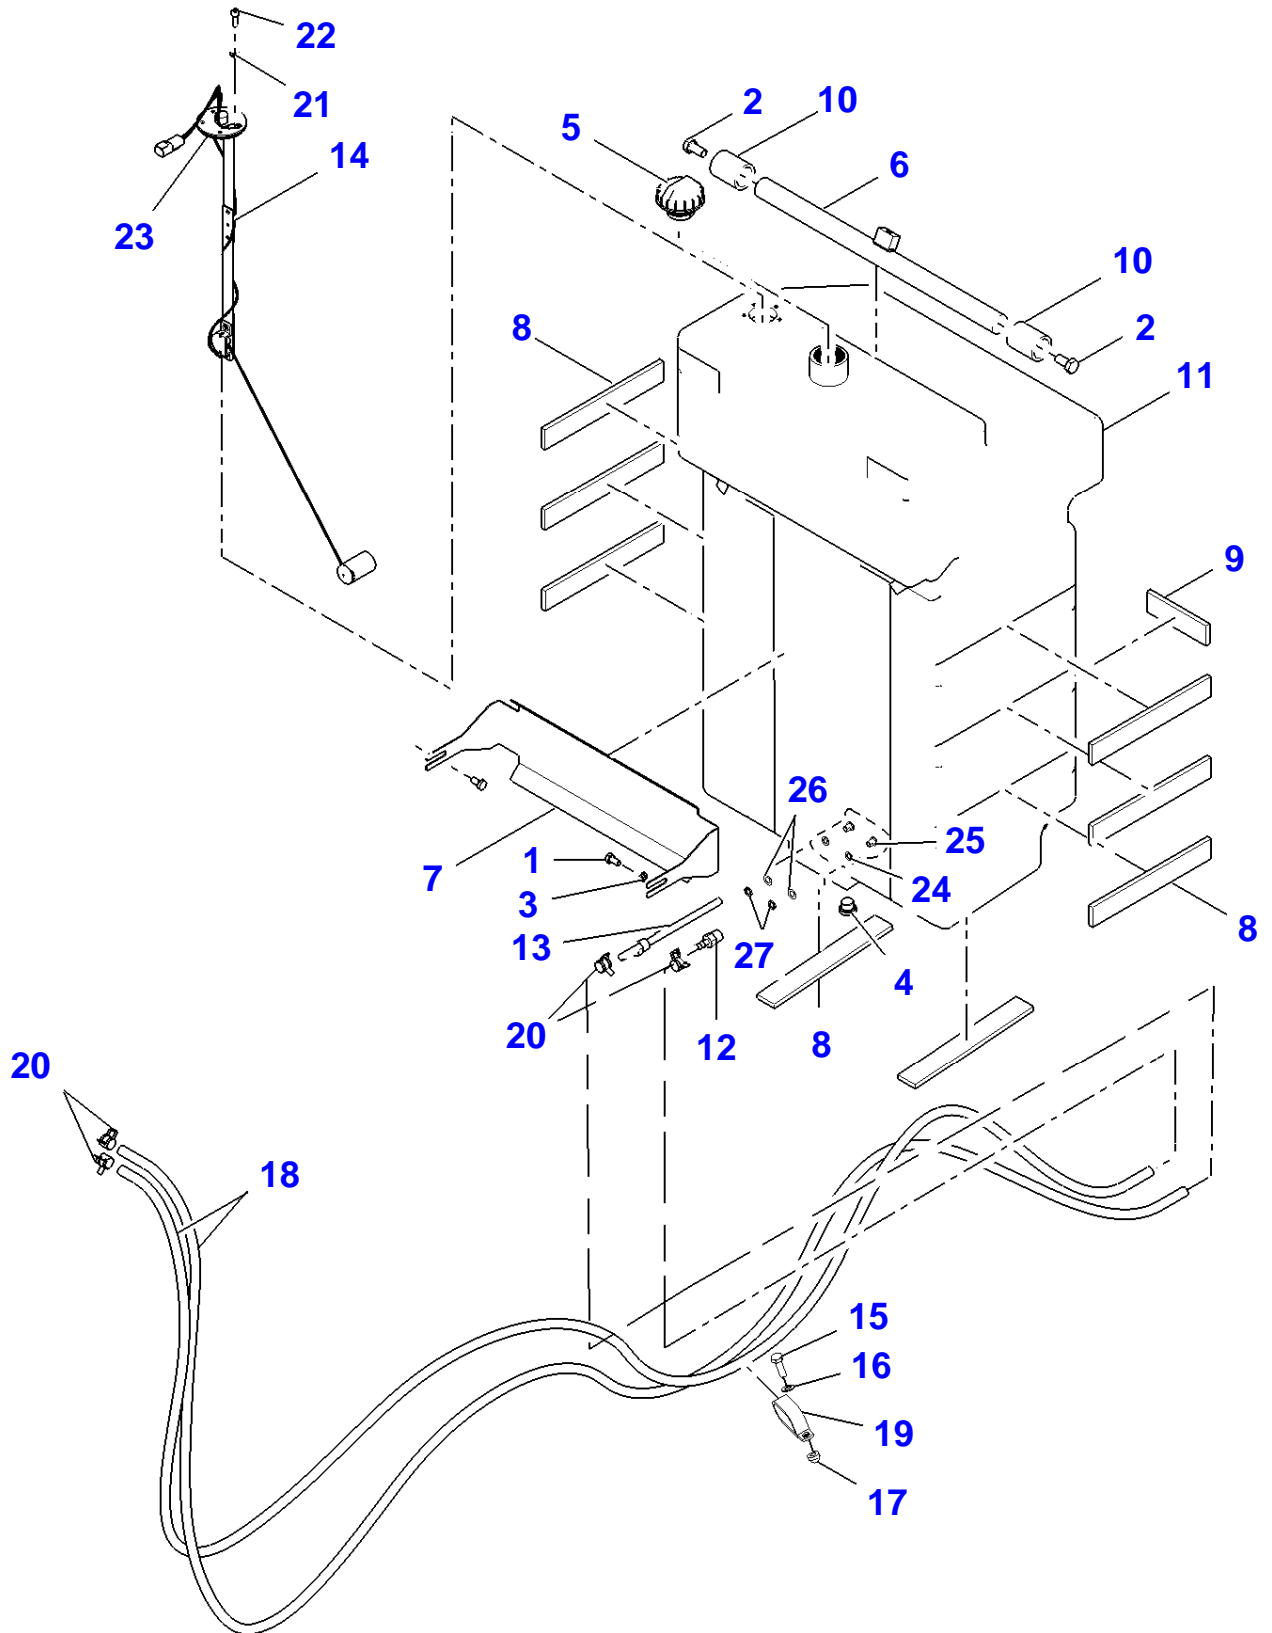

6-IS35-011-B

Massey Ferguson

MF 8925 / 8926 TELESCOPIC HANDLERS (TIER 3) - |---> A8G6 11001 --->| A8G6
12999 / |---> A8G7 11001 --->|A8G7 12999

3906240

Fuel System - Fuel Tank & Attachments

Page010-0020

Item	Part Number	Qty	Description	Comments
1	4232022M1	2	Hex Cap Screw	
2	4233131M1	2	Hex Cap Screw	
3	4232124M1	2	Flat Washer	
4	4232095M1	1	Plug	
5	4235991M1	1	Tank Cap	
6	4235990M1	1	Stop	
7	4235989M1	1	Shield	
8	4235988M1	8	Insulation	
9	4235987M1	1	Band	
10	4235986M1	2	Sleeve	
11	4235985M1	1	Fuel Tank	
12	4235984M1	1	Stub	
13	4235983M1	1	Stub	
14	4238297M1	1	Fuel Gauge	Repairs and replaces 4236124m1
15	4238221M1	1	Hex Cap Screw	Repairs and replaces 4232023M1
16	4240121M1	1	Flat Washer	
17	4235434M1	1	Nut	
18	4237131M1	2	Fuel Hose	
19	4240164M1	1	Clamp	
20	4240165M1	4	Clamp	Repairs and replaces 4232166m1
21	4232595M1	5	Lock Washer	
22	4232071M1	5	Hex Socket Screw	
23	4240286M1	1	Seal	
24	3971907M1	2	Gasket	
25	3971906M1	2	Fitting	
26		2	Washer	(25) Not serviced,order item 25
27		2	Nut	(25) Not serviced,order item 25