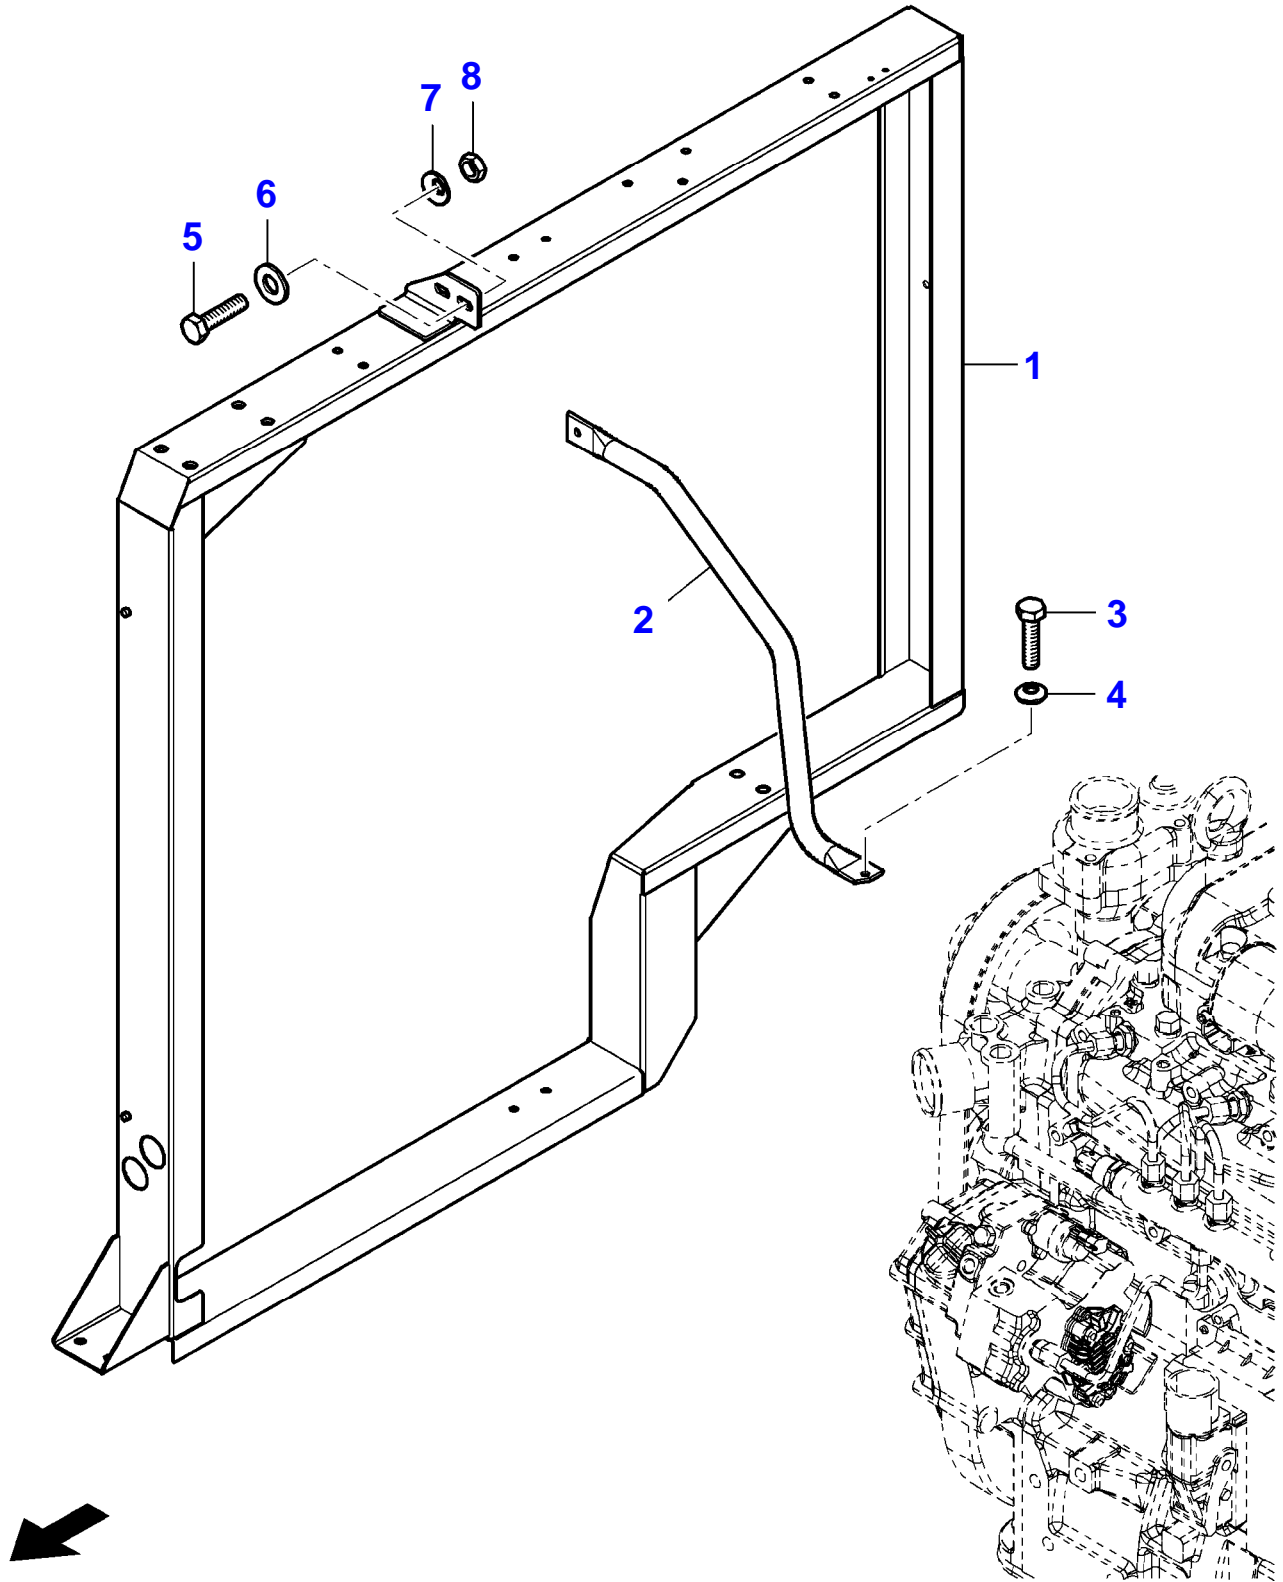

MF 7265 COMBINE (563110001-999)
ENGINE INSTALLATION

8019793-L-A

Item	Part Number	Qty	Description Comments	Technical Specification
1	LA323102100	1	FRAME	
2	LA323263550	1	STRUT	
3	LA11106221	1	HEX CAP SCREW	M10 X 25 CL8.8 IF
4	LA140045	1	LOCK WASHER	M10
5	LA11106421	1	HEX CAP SCREW	M10 X 30 CL8.8 IF
6	LA355511030	1	FLAT WASHER	?10,5-30 X 3 MM
7	LA322358	1	SPRING WASHER	M8
8	LA16100811	1	NUT	M8