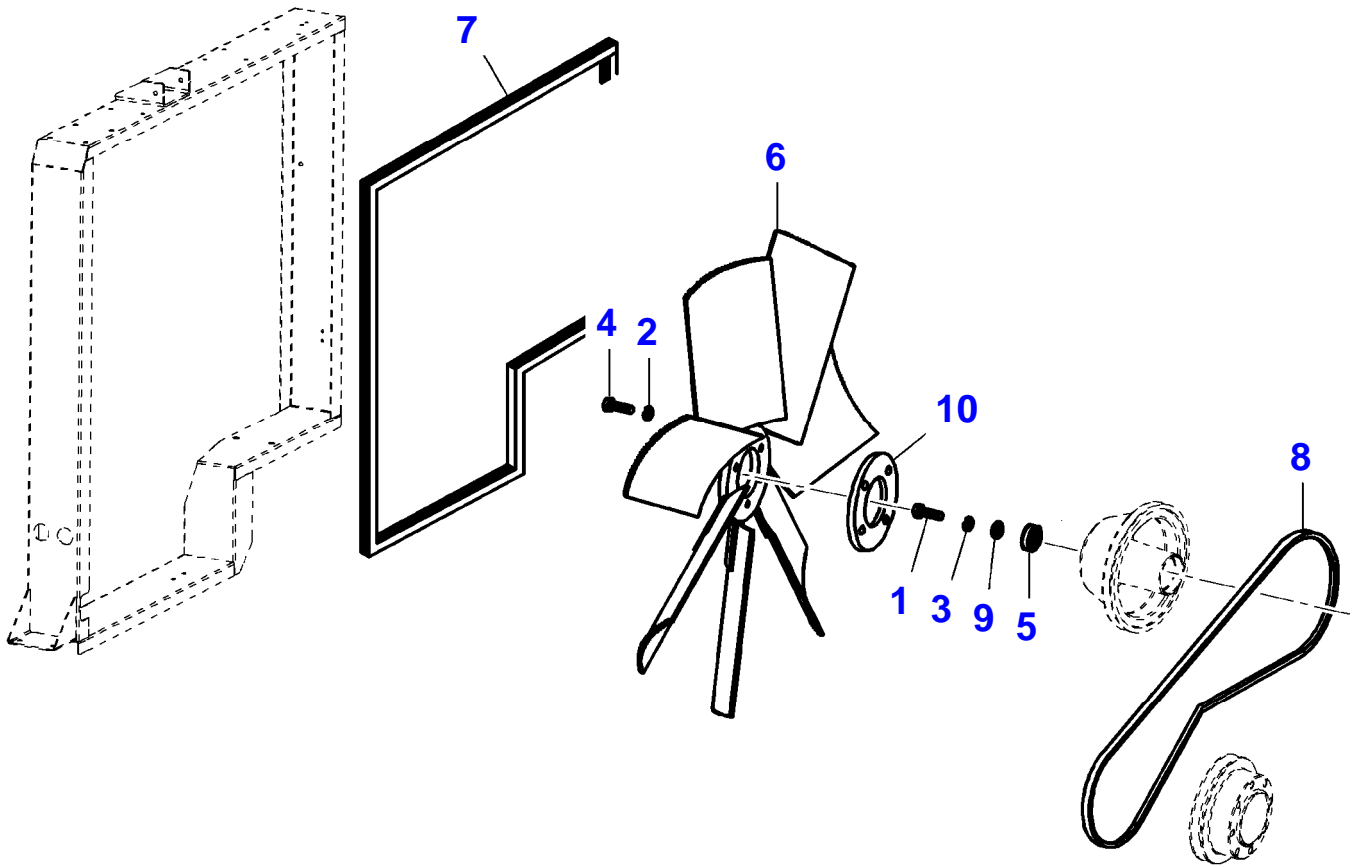

8015455-L-B

Item	Part Number	Qty	Description Comments	Technical Specification
1	LA11115821	1	HEX CAP SCREW	M14 X 40 CL8.8 IF
2	LA12034671	6	LOCK WASHER	M10
3	LA12035571	1	SPRING WASHER	M14
4	LA16040821	6	HEX CAP SCREW UP TO SERIAL NUMBER 563110008	M10 X 40 CL8.8 IF
	LA11107821	6	HEX CAP SCREW FROM SERIAL NUMBER 563110009	M10 X 80 CL8.8 PF
5	LA28996520	1	BEAR. 6205 2RS	
6	LA322829350	1	FAN UP TO SERIAL NUMBER 563110008	
	LA323445050	1	FAN FROM SERIAL NUMBER 563110009	
7	LA322991350	1	SEAL	L = 6000 MM
8	LA340433238	1	BELT UP TO SERIAL NUMBER 563110008	
	LA340433242	1	BELT FROM SERIAL NUMBER 563110009	L = 1320 MM
9	LA355531950	1	FLAT WASHER	?14,5-48 X 5 MM
10	LA323444150	1	FLANGE FROM SERIAL NUMBER 563110009