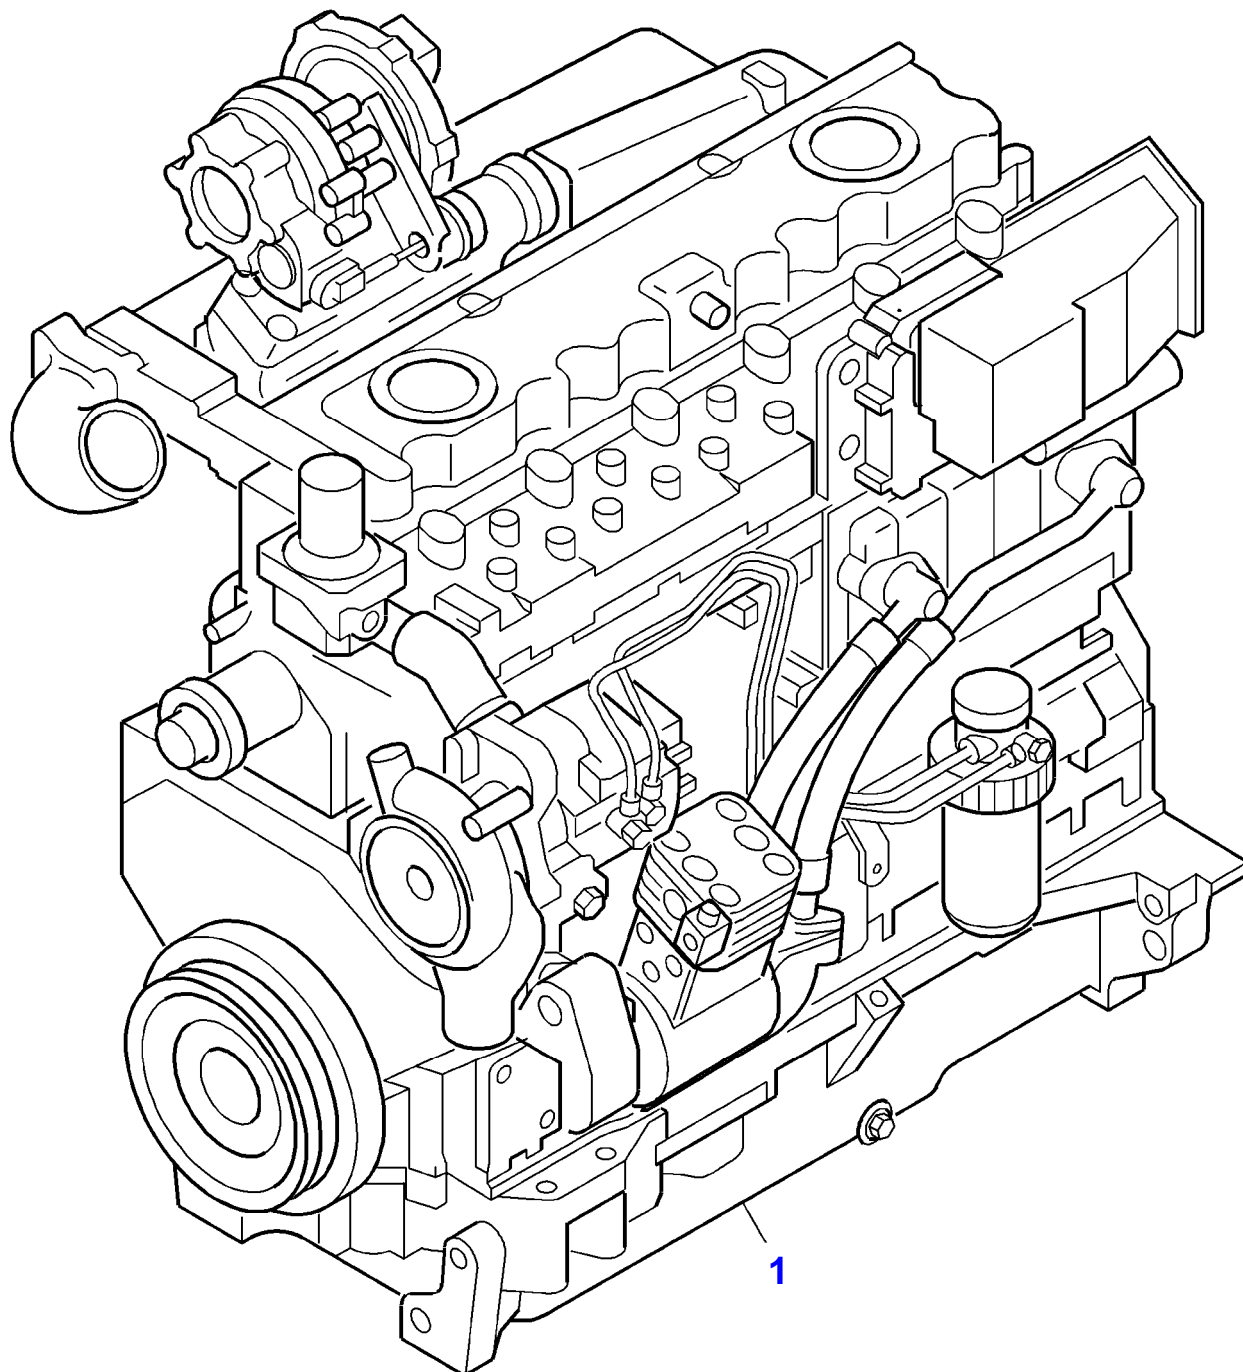

Item	Part Number	Qty	Description Comments
1		1	ENGINE SEE PAGE 01-0007
2	LA323208250	1	FUEL FILTER
3	LA323208350	1	FUEL FILTER
4	LA323170650	1	OIL FILTER

MF 7265 COMBINE (563110001-999)
ENGINE

8014893-L-A