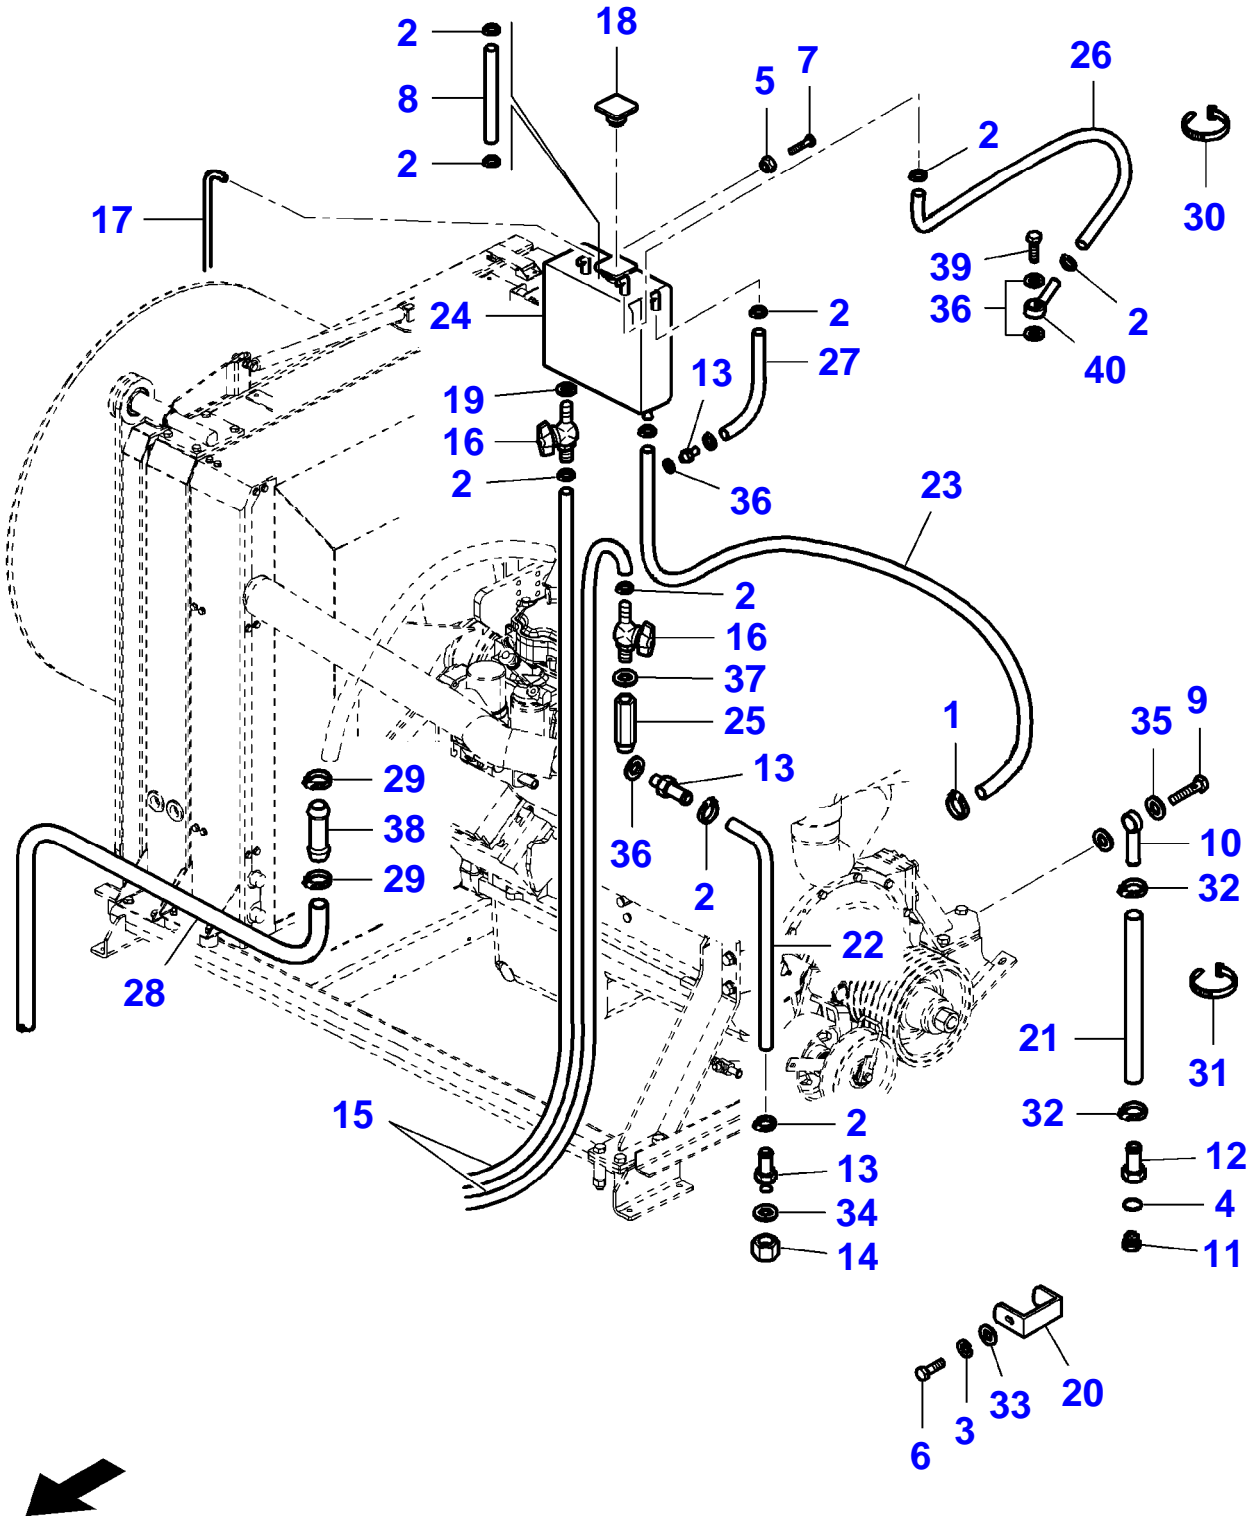

MF 7265 COMBINE (563110001-999)
ENGINE INSTALLATION

8019787-L-A

Item	Part Number	Qty	Description Comments	Technical Specification
1	LA350391526	1	HOSE CLIP	?26-38 MM
2	LA350391506	10	HOSE CLIP	?8-14 MM
3	LA12034571	1	SPRING WASHER	M8
4	LA14457180	1	O-RING	?13,95 X 2,62 MM
5	LA16104111	1	LOCKNUT	M8
6	LA16043421	1	HEX CAP SCREW	M8 X 20 (1.25) CL8.8 IF
7	LA16043221	1	HEX CAP SCREW	M8 X 16 CL8.8 IF
8	LA19053182	1	HOSE UP TO SERIAL NUMBER 563110008	
9	LA300128295	1	PIPE UNION	M22 (1.5)
10	LA300136355	1	FILLER	
11	LA320479650	1	PLUG	
12	LA321806450	1	FILLER	
13	LA321946550	3	FILLER	
14	LA321946650	1	PLUG	
15	LA322303850	2	WATER HOSE UP TO SERIAL NUMBER 563110008	L = 6600 MM
	LA322303650	1	WATER HOSE FROM SERIAL NUMBER 563110009	L = 6000 MM
16	LA322310850	2	COCK	
17	LA322327850	1	WATER HOSE	L = 4500 MM
18	LA322638350	1	TANK CAP	
19	LA322731950	1	SEALING WASHER	
20	LA322869150	1	SUPPORT	
21	LA322895950	1	HYDRAULIC HOSE	L = 2650 MM
22	LA322896150	1	WATER HOSE	L = 3400 MM
23	LA322944150	1	WATER HOSE	L = 1100 MM
24	LA322995200	1	EXPANSION TANK UP TO SERIAL NUMBER 563110008	
	LA323434400	1	EXPANSION TANK FROM SERIAL NUMBER 563110009	
25	LA323143050	1	UNION	
26	LA322995450	1	WATER HOSE UP TO SERIAL NUMBER 563110008	L = 900 MM
	LA323013450	1	WATER HOSE FROM SERIAL NUMBER 563110009	L = 1550 MM
27	LA323013550	1	WATER HOSE	L = 500 MM
28	LA322895750	1	AIR HOSE	L = 3350 MM
29	LA350391526	2	HOSE CLIP	?26-38 MM
30	LA340481806	1	CABLE TIE	L = 180 MM
31	LA340481813	7	CABLE TIE	L = 365 MM
32	LA350391518	3	HOSE CLIP	?19-28 MM
33	LA355510820	1	FLAT WASHER	?8,5-24 X 2 MM
34	LA355561430	1	SEALING WASHER	?14,5-22,5 X 3 MM
35	LA355562230	2	SEALING WASHER	?22,5-28,5 X 3 MM
36	LA355571415	4	SEALING WASHER	?14,5-20 X 1,5 MM
37	LA410000794	1	SEALING WASHER	?16,5-22 X 1 MM
38	LA322895650	1	TUBE	
39	LA10184314	1	BANJO BOLT	M14 X 27 (1.5)
40	LA5150924	1	UNION