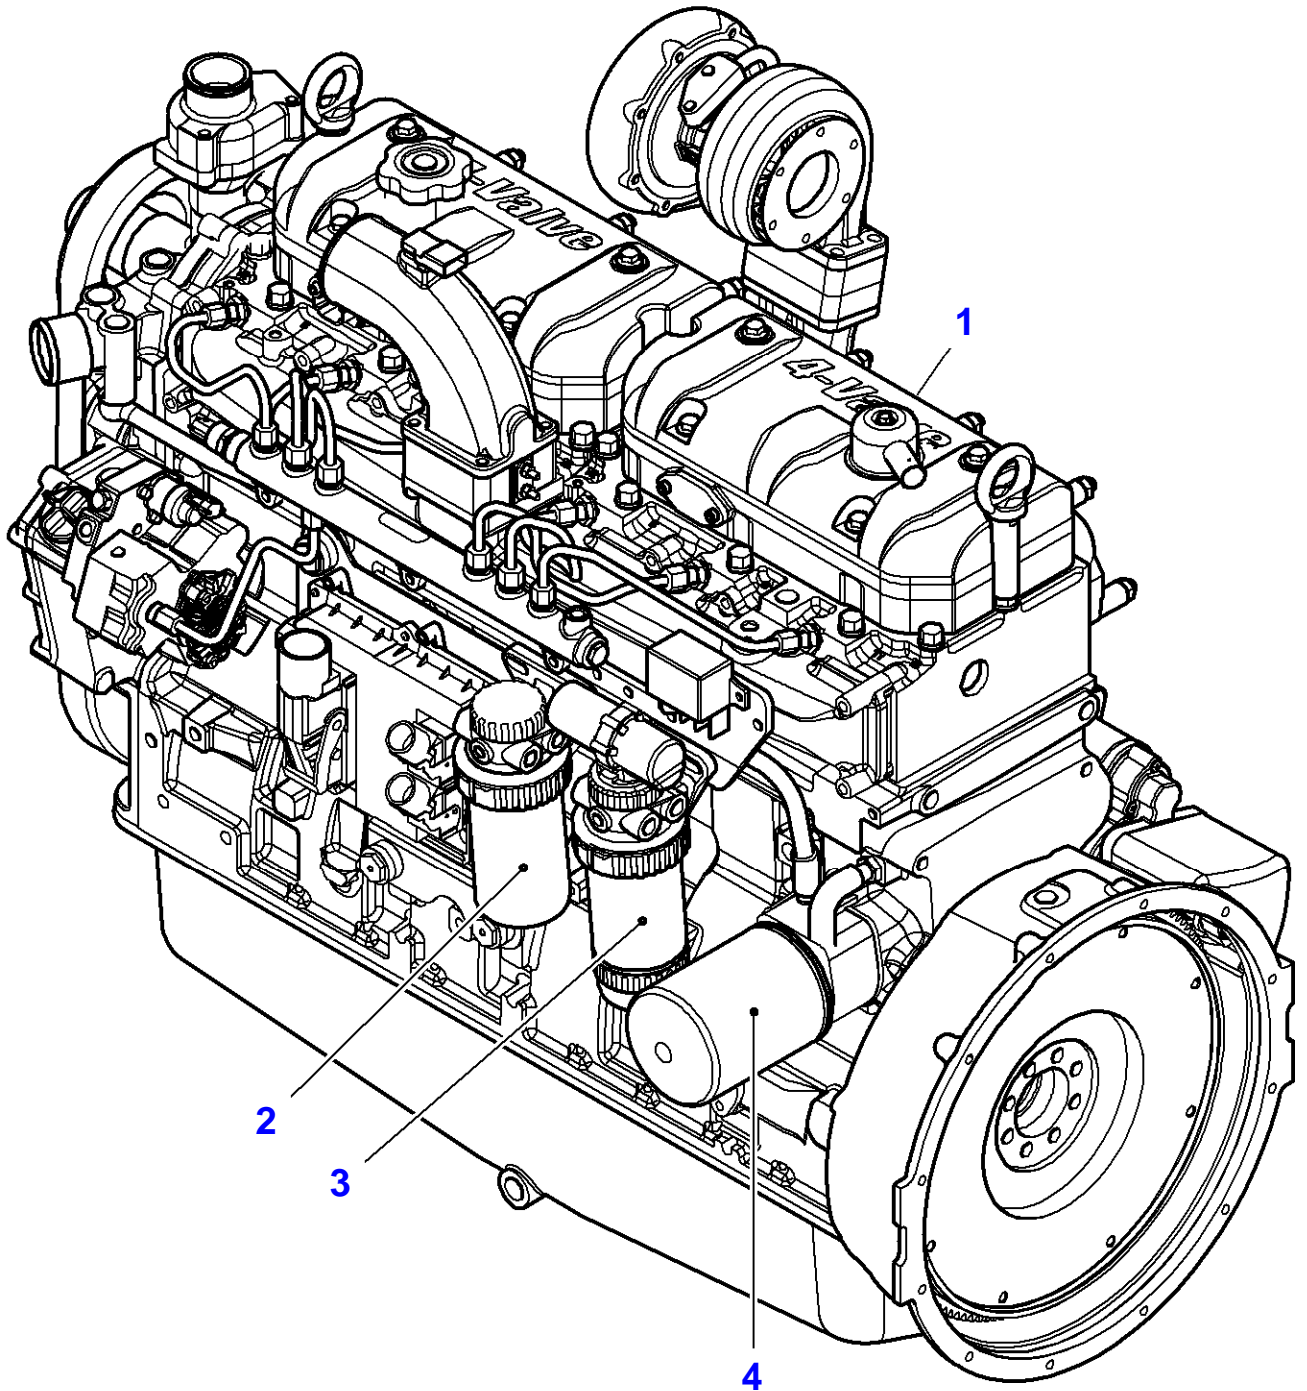

MF 7265 COMBINE (563110001-999)
ENGINE

L-LC03-007-B

Item	Part Number	Qty	Description Comments
1		1	ENGINE SEE PAGE 01-0007
2	LA323208250	1	FUEL FILTER
3	LA323208350	1	FUEL FILTER
4	LA323170650	1	OIL FILTER