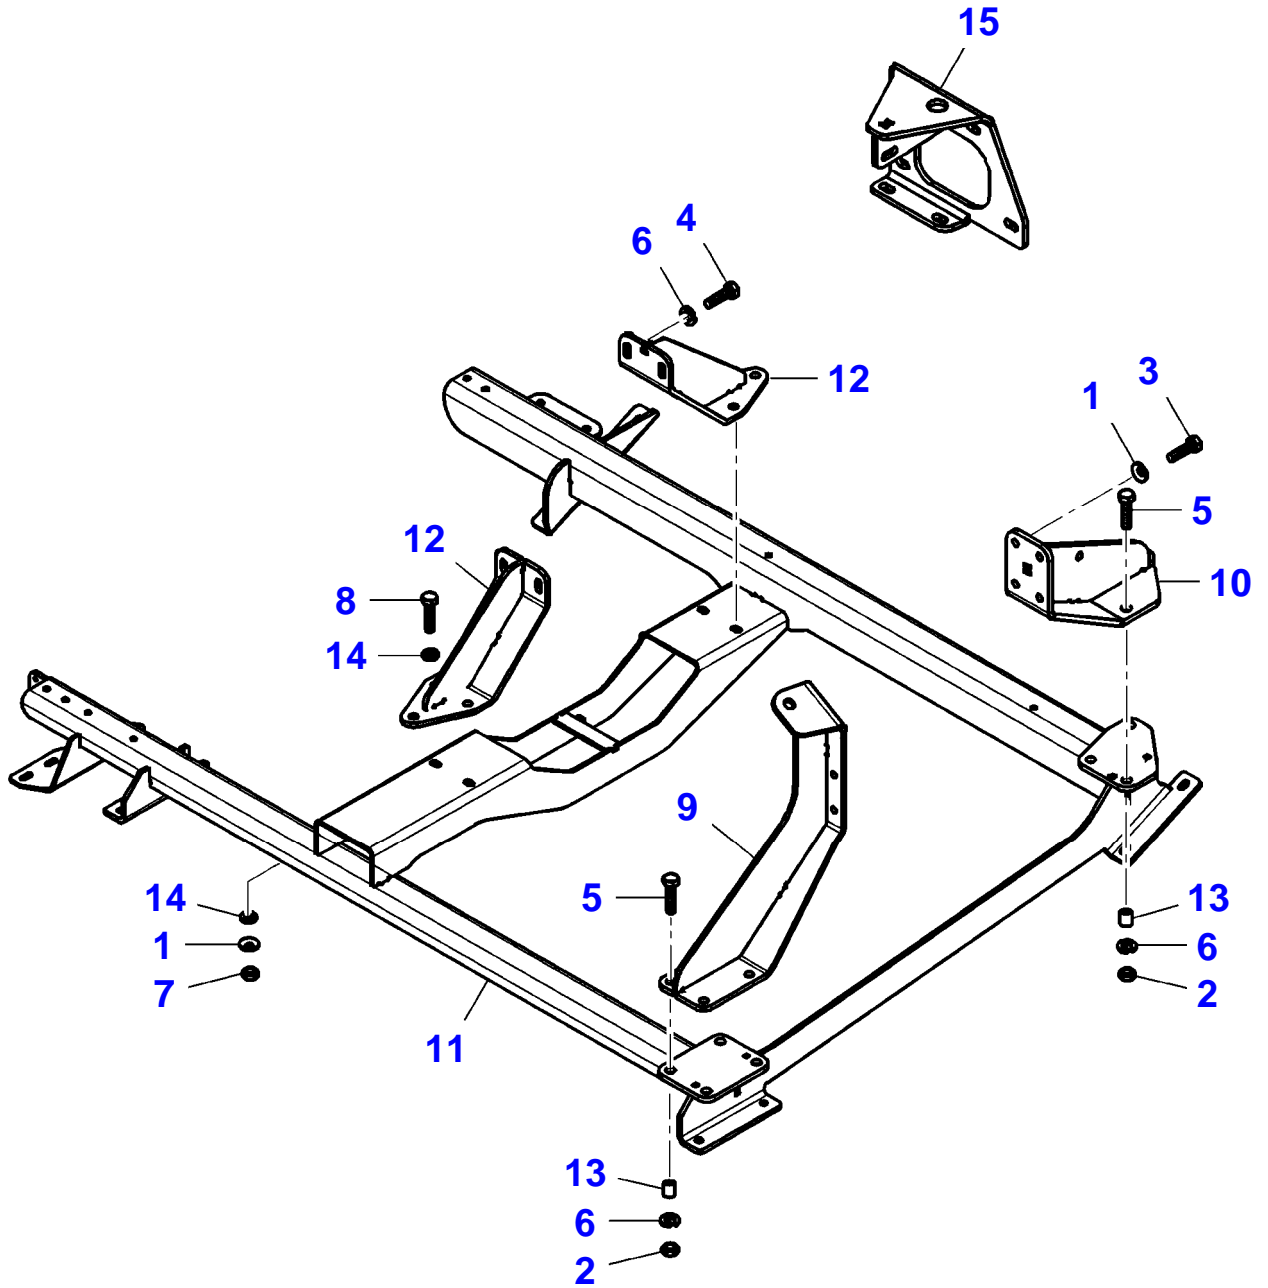

MF 7265 COMBINE (563110001-999)
ENGINE INSTALLATION - ENGINE BRACKET

8015453-L-A

Item	Part Number	Qty	Description Comments	Technical Specification
1	LA140046	6	SPRING WASHER	M12
2	LA10790521	7	NUT	M16 (1.5)
3	LA11112421	4	HEX CAP SCREW	M12 X 30 (1.75) CL8.8 IF
4	LA11115621	2	HEX CAP SCREW	M14 X 35 CL8.8 IF
5	LA11254131	7	HEX CAP SCREW	M16 X 80 (1.5) CL10.9
6	LA12034871	9	LOCK WASHER	M16
7	LA12164911	1	NUT	M12 (1.25)
8	LA15540521	3	HEX CAP SCREW	M12 X 35 (1.25) CL8.8 IF
9	LA323109350	1	BRACKET	
10	LA323109450	1	BRACKET	
11	LA323105950	1	FRAME	
			UP TO SERIAL NUMBER 563110008	
	LA323381250	1	FRAME	
			FROM SERIAL NUMBER 563110009	
12	LA323115050	1	BRACKET	
13	LA340415037	7	BUSH	?16,5-26 X 30 MM
14	LA355530830	1	FLAT WASHER	?12,5-30 X 3 MM
15	LA323376950	1	STIRRUP	
			FROM SERIAL NUMBER 563110009