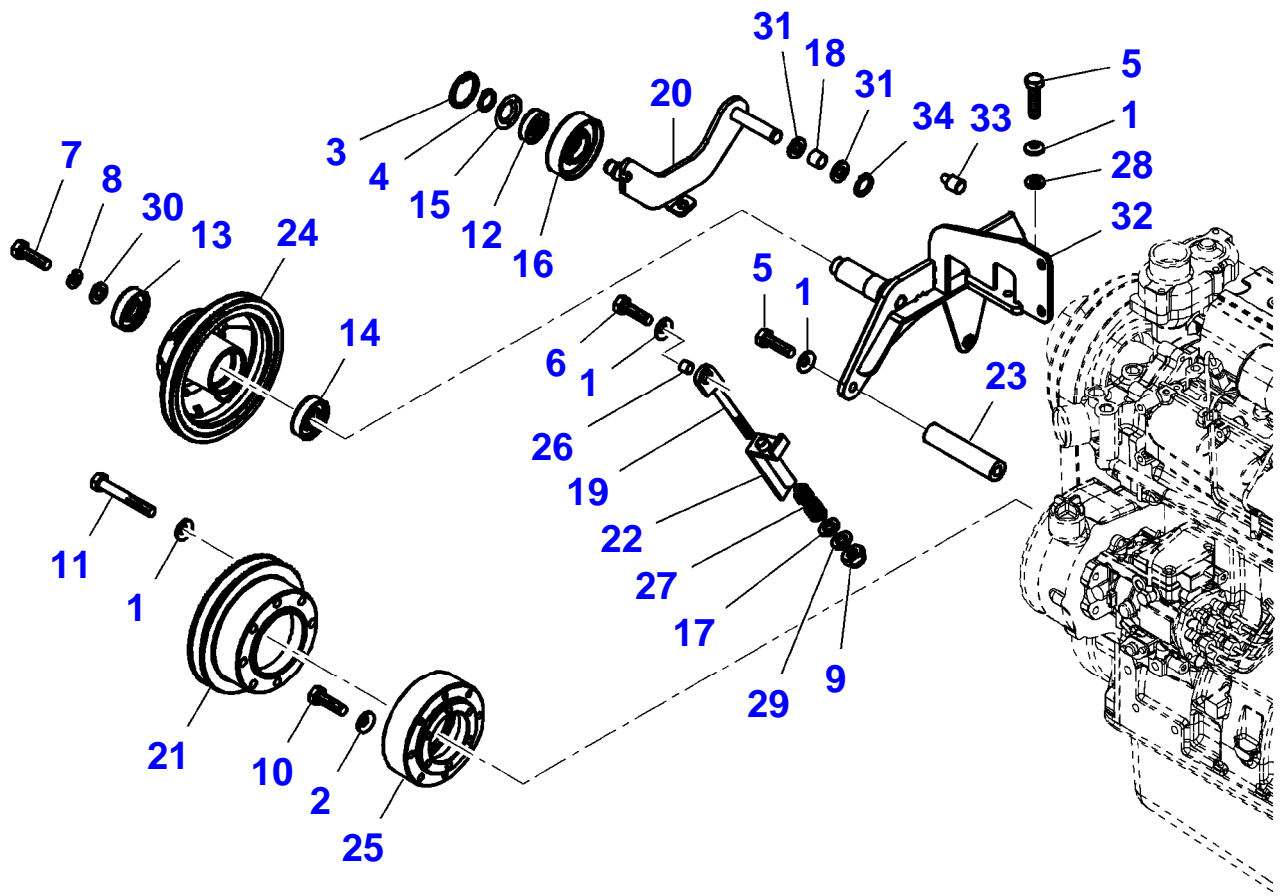

MF 7265 COMBINE (563110001-999)
ENGINE INSTALLATION - BELT TENSIONER

8020337-L-A

Item	Part Number	Qty	Description Comments	Technical Specification
1	LA140045	13	LOCK WASHER	M10
2	LA322358	6	SPRING WASHER	M8
3	LA11060276	1	CIRCLIP UP TO SERIAL NUMBER 563110008	?47 MM
	LA11060576	1	CIRCLIP FROM SERIAL NUMBER 563110009	?52 MM
4	LA11066876	1	CIRCLIP UP TO SERIAL NUMBER 563110008	?20 MM
	LA11067376	1	CIRCLIP FROM SERIAL NUMBER 563110009	?25 MM
5	LA11106221	4	HEX CAP SCREW	M10 X 25 CL8.8 IF
6	LA11106421	1	HEX CAP SCREW	M10 X 30 CL8.8 IF
7	LA11115821	1	HEX CAP SCREW	M14 X 40 CL8.8 IF
8	LA12035571	1	SPRING WASHER	M14
9	LA12577211	1	NUT	M10 CL8
10	LA16040721	8	HEX CAP SCREW	M8 X 50 CL8.8 IF
11	LA16044921	8	HEX CAP SCREW	M8 X 85 CL8.8 PF
12	LA28996510	1	BEAR. 6204 2RS UP TO SERIAL NUMBER 563110008	
	LA28996520	1	BEAR. 6205 2RS FROM SERIAL NUMBER 563110009	
13	LA28996520	1	BEAR. 6205 2RS	
14	LA28996540	1	BEAR. 6207 2RS	
15	LA300022242	1	SHIELD UP TO SERIAL NUMBER 563110008	
	LA355536420	1	WASHER FROM SERIAL NUMBER 563110009	?25,5-40 X 2 MM
16	LA320810050	1	BELT TENSIONER UP TO SERIAL NUMBER 563110008	
	LA300033832	1	BELT TENSIONER FROM SERIAL NUMBER 563110009	
17	LA321831050	1	BLOCK	
18	LA322882350	1	SLEEVE	?20-23 X 20 MM
19	LA323008050	1	TIE ROD	
20	LA323024050	1	SUPPORT UP TO SERIAL NUMBER 563110008	
	LA323417050	1	SUPPORT FROM SERIAL NUMBER 563110009	
21	LA323051450	1	PULLEY	
22	LA323073350	1	GAUGE	
23	LA340415226	1	SPACER	?12,5-25 X 88 MM
24	LA323115950	1	PULLEY	
25	LA323117650	1	SPACER	
26	LA340415508	1	BUSH	?10,5-14 X 10 MM
27	LA350356184	1	SPRING	
28	LA355501320	4	FLAT WASHER	?13-26 X 2 MM
29	LA355511030	1	FLAT WASHER	?10,5-30 X 3 MM
30	LA355531950	1	FLAT WASHER	?14,5-48 X 5 MM
31	LA355533810	2	FLAT WASHER	?20,5-32 X 1 MM
32	LA323193250	1	BRACKET	
33	LA350357851	1	GREASE FITTING FROM SERIAL NUMBER 563110009	M6
34	LA11066876	1	CIRCLIP	?20 MM