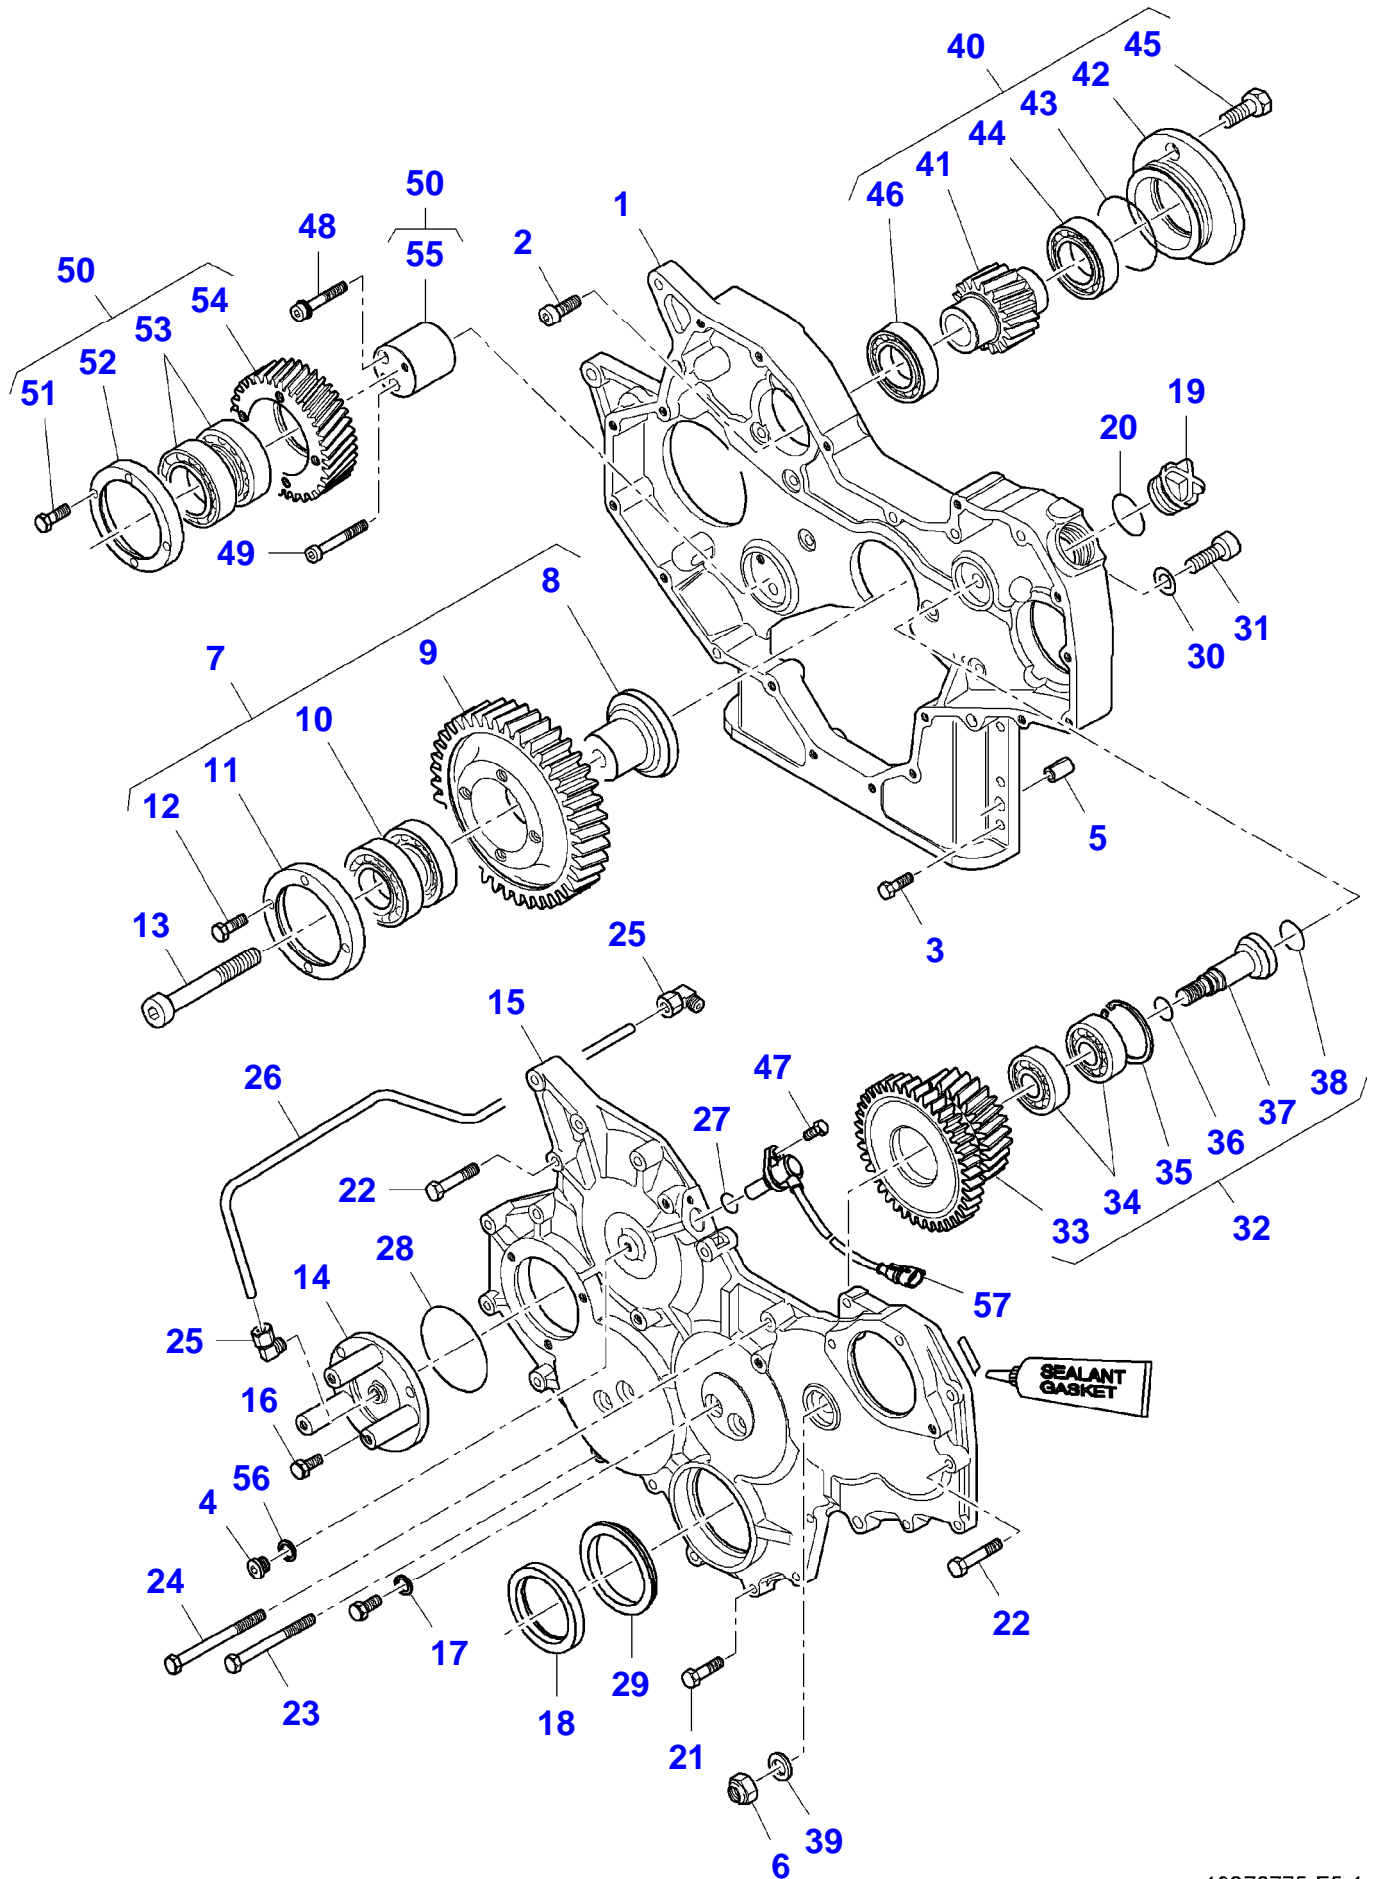

CYLINDER BLOCK  
98 CTA-4V ENGINE

Item	Part Number	Qty	Description Comments
			UP TO ENGINE S/N V13852
1	V836867842	1	CYLINDER BLOCK
2	V836866069	2	CAMSHAFT BEARING BUSH
	V836866036	X	CAMSHAFT BEARING BUSH
3	V835329030	16	HEX CAP SCREW
4	V836214478	16	GUIDE SLEEVE
5	V640016018	1	PLUG
6	V640016040	5	PLUG
7	V836852460	2	CAMSHAFT BEARING BUSH
8	V836852459	2	CAMSHAFT BEARING BUSH
9	V836852461	1	CAMSHAFT BEARING BUSH
10	V640016012	1	PLUG
11	V836867048	7	LINER
	V836867050	X	LINER
12	V836855446	14	CYLINDER LINER O-RING [A]
13	V836855447	7	CYLINDER LINER O-RING [A]
14	V640016016	2	PLUG [A]
15	V836852744	1	PLUG
16	V837069057	1	PLUG
17	V640325110	5	PLUG
18	V615871014	5	SEALING WASHER [A]
19	V614601524	1	O-RING
20	V528801380	5	HEX CAP SCREW
21	V836855678	1	COVER
22	V836322852	1	GASKET [A]
23	V615871016	1	SEALING WASHER [A]
24	V837070021	7	PIPE
25	V836338601	7	PRESSURE VALVE
26	V500050840	1	FLAT WASHER
27	V528801362	1	HEX CAP SCREW
28	V837070147	1	ECU BRACKET
29	V837069052	6	RUBBER BUSH
30	V837069056	3	SCREW
31	V836119079	1	PLUG
32	V615881620	1	SEALING WASHER [A]
33	V615881824	1	SEALING WASHER [A]
34	V836664377	1	COCK
35	V836855629	1	FLANGE
36	V581804600	4	HEX SOCKET SCREW
37	V836855554	1	GASKET [A]
38	V590253388	6	SCREW
39	V528801102	8	HEX CAP SCREW
40	V837070197	2	SCREW
41	V615881420	1	SEALING WASHER [A]
42	V640325014	1	PLUG
43	V546801360	1	STUD BOLT
44	V546801400	1	STUD BOLT
45	V837070285	1	COVER
46	V837070286	1	COVER
47	V500150642	5	WASHER
48	V581804182	5	HEX SOCKET SCREW
49		1	SENSOR SEE PAGE 01-0045
50		1	MODULE SEE PAGE 01-0045

---

**Massey Ferguson****MF 9280 (62000-63999) (500000001-999 / 500400001-999 AL) DELTA COMBINE****3906266****CYLINDER BLOCK  
98 CTA-4V ENGINE****Page01-0009**

---

<b>Item</b>	<b>Part Number</b>	<b>Qty</b>	<b>Description Comments</b>
51		1	SPEED SENSOR SEE PAGE 01-0045
52		1	CONTROL UNIT SEE PAGE 01-0045 <b>[A] INCLUDED IN KIT V837079268</b>