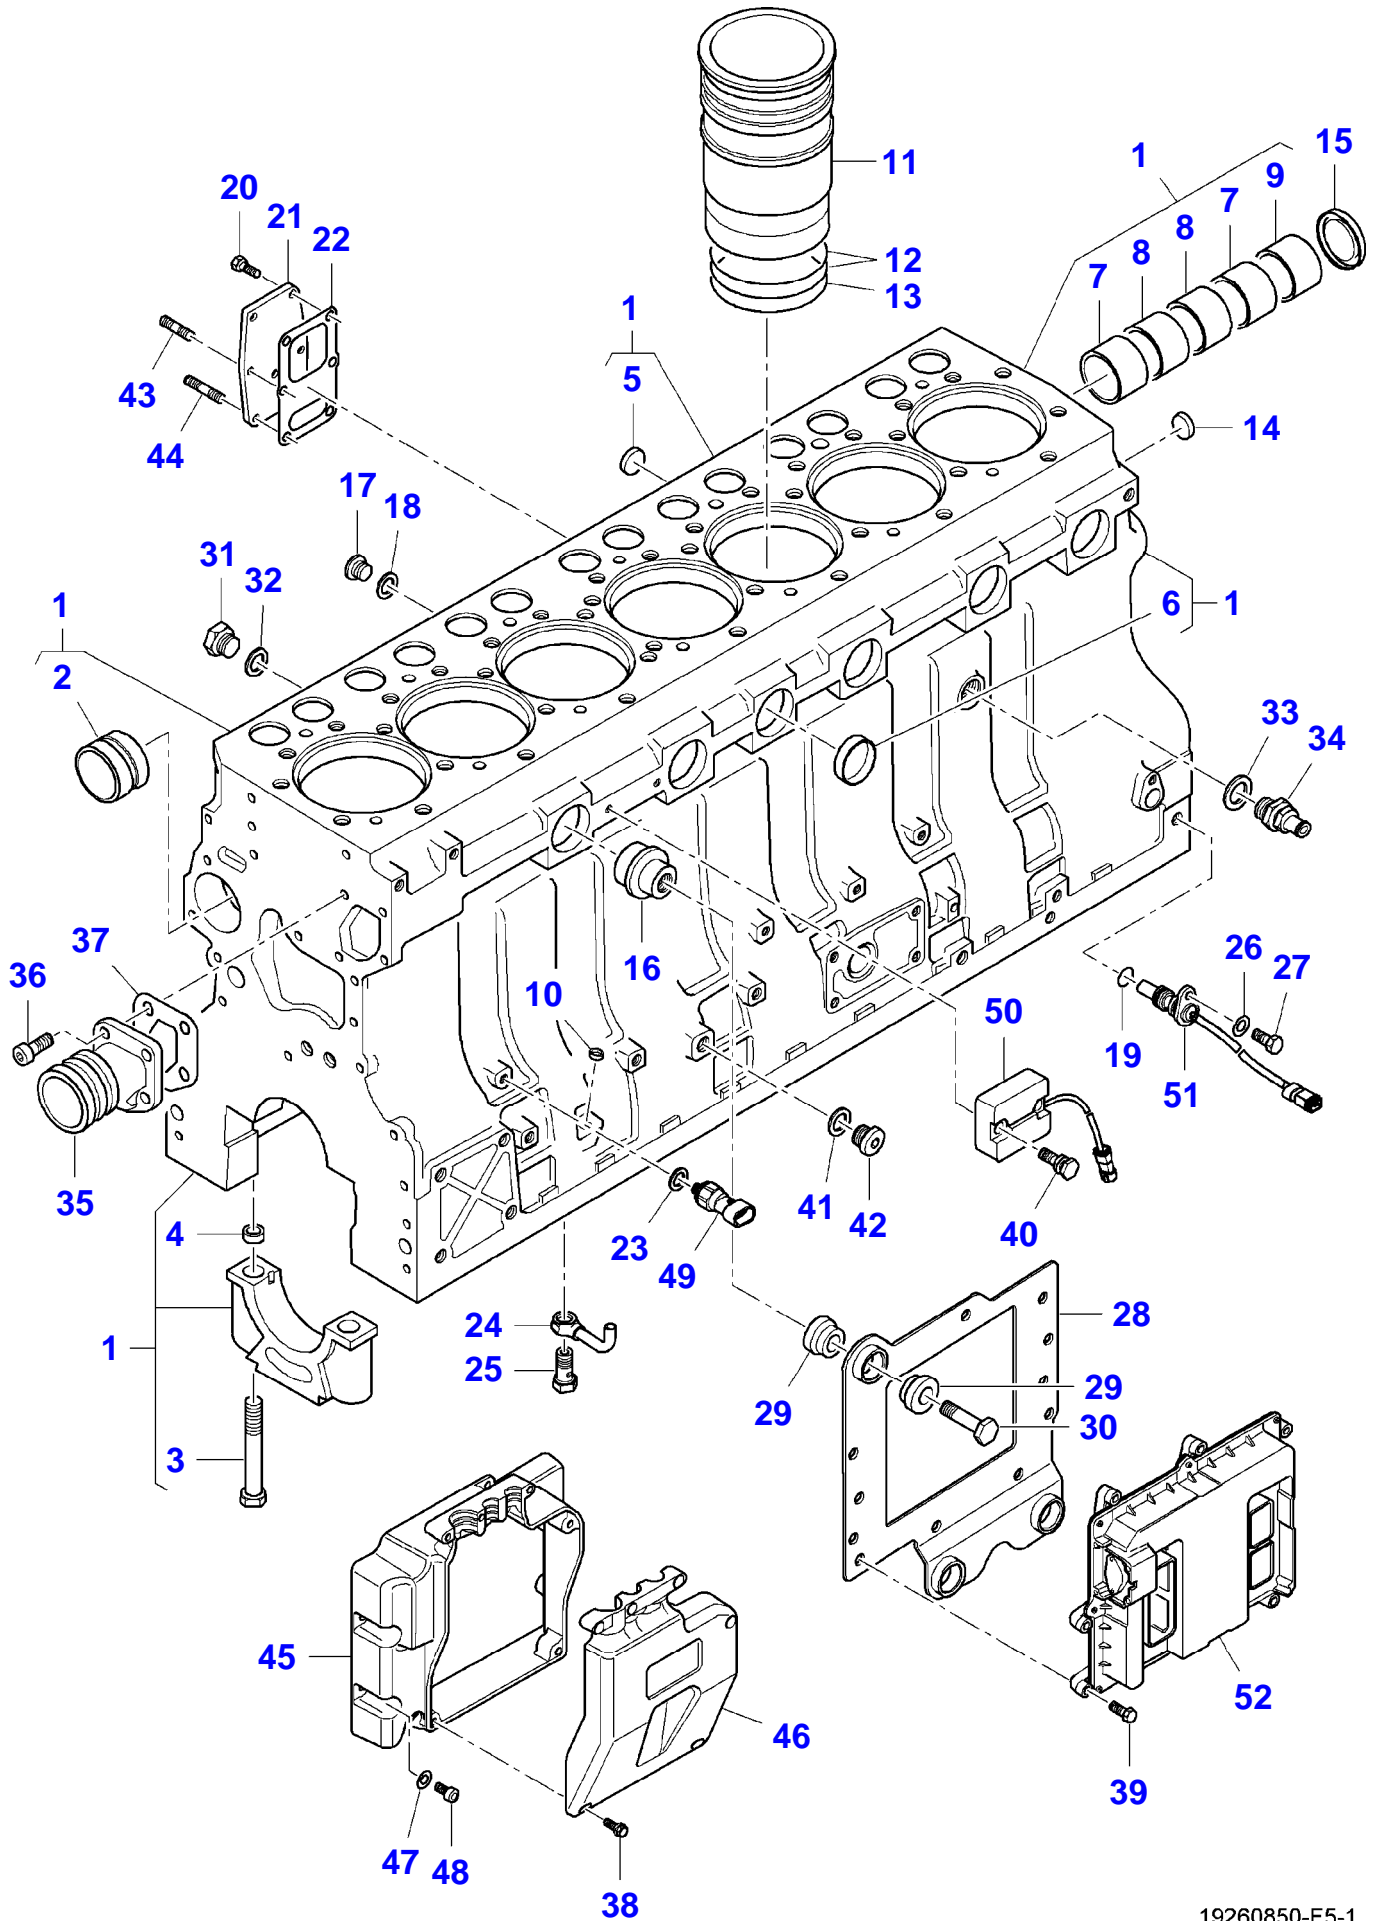

Item	Part Number	Qty	Description Comments	Technical Specification
			FROM ENGINE S/N X10001	
1	V835476528	1	ENGINE	98 ATI
2	V865476528X	1	SHORT BLOCK ENGINE [A]	98 ATI
3	V865476528V	1	LONG BLOCK ENGINE [A]	98 ATI
			[A] NOT ILLUSTRATED	

CYLINDER BLOCK  
98 CTA-4V ENGINE

Item	Part Number	Qty	Description Comments
			UP TO ENGINE S/N V13852
1	V836867842	1	CYLINDER BLOCK
2	V836866069	2	CAMSHAFT BEARING BUSH
	V836866036	X	CAMSHAFT BEARING BUSH
3	V835329030	16	HEX CAP SCREW
4	V836214478	16	GUIDE SLEEVE
5	V640016018	1	PLUG
6	V640016040	5	PLUG
7	V836852460	2	CAMSHAFT BEARING BUSH
8	V836852459	2	CAMSHAFT BEARING BUSH
9	V836852461	1	CAMSHAFT BEARING BUSH
10	V640016012	1	PLUG
11	V836867048	7	LINER
	V836867050	X	LINER
12	V836855446	14	CYLINDER LINER O-RING [A]
13	V836855447	7	CYLINDER LINER O-RING [A]
14	V640016016	2	PLUG [A]
15	V836852744	1	PLUG
16	V837069057	1	PLUG
17	V640325110	5	PLUG
18	V615871014	5	SEALING WASHER [A]
19	V614601524	1	O-RING
20	V528801380	5	HEX CAP SCREW
21	V836855678	1	COVER
22	V836322852	1	GASKET [A]
23	V615871016	1	SEALING WASHER [A]
24	V837070021	7	PIPE
25	V836338601	7	PRESSURE VALVE
26	V500050840	1	FLAT WASHER
27	V528801362	1	HEX CAP SCREW
28	V837070147	1	ECU BRACKET
29	V837069052	6	RUBBER BUSH
30	V837069056	3	SCREW
31	V836119079	1	PLUG
32	V615881620	1	SEALING WASHER [A]
33	V615881824	1	SEALING WASHER [A]
34	V836664377	1	COCK
35	V836855629	1	FLANGE
36	V581804600	4	HEX SOCKET SCREW
37	V836855554	1	GASKET [A]
38	V590253388	6	SCREW
39	V528801102	8	HEX CAP SCREW
40	V837070197	2	SCREW
41	V615881420	1	SEALING WASHER [A]
42	V640325014	1	PLUG
43	V546801360	1	STUD BOLT
44	V546801400	1	STUD BOLT
45	V837070285	1	COVER
46	V837070286	1	COVER
47	V500150642	5	WASHER
48	V581804182	5	HEX SOCKET SCREW
49		1	SENSOR SEE PAGE 01-0045
50		1	MODULE SEE PAGE 01-0045