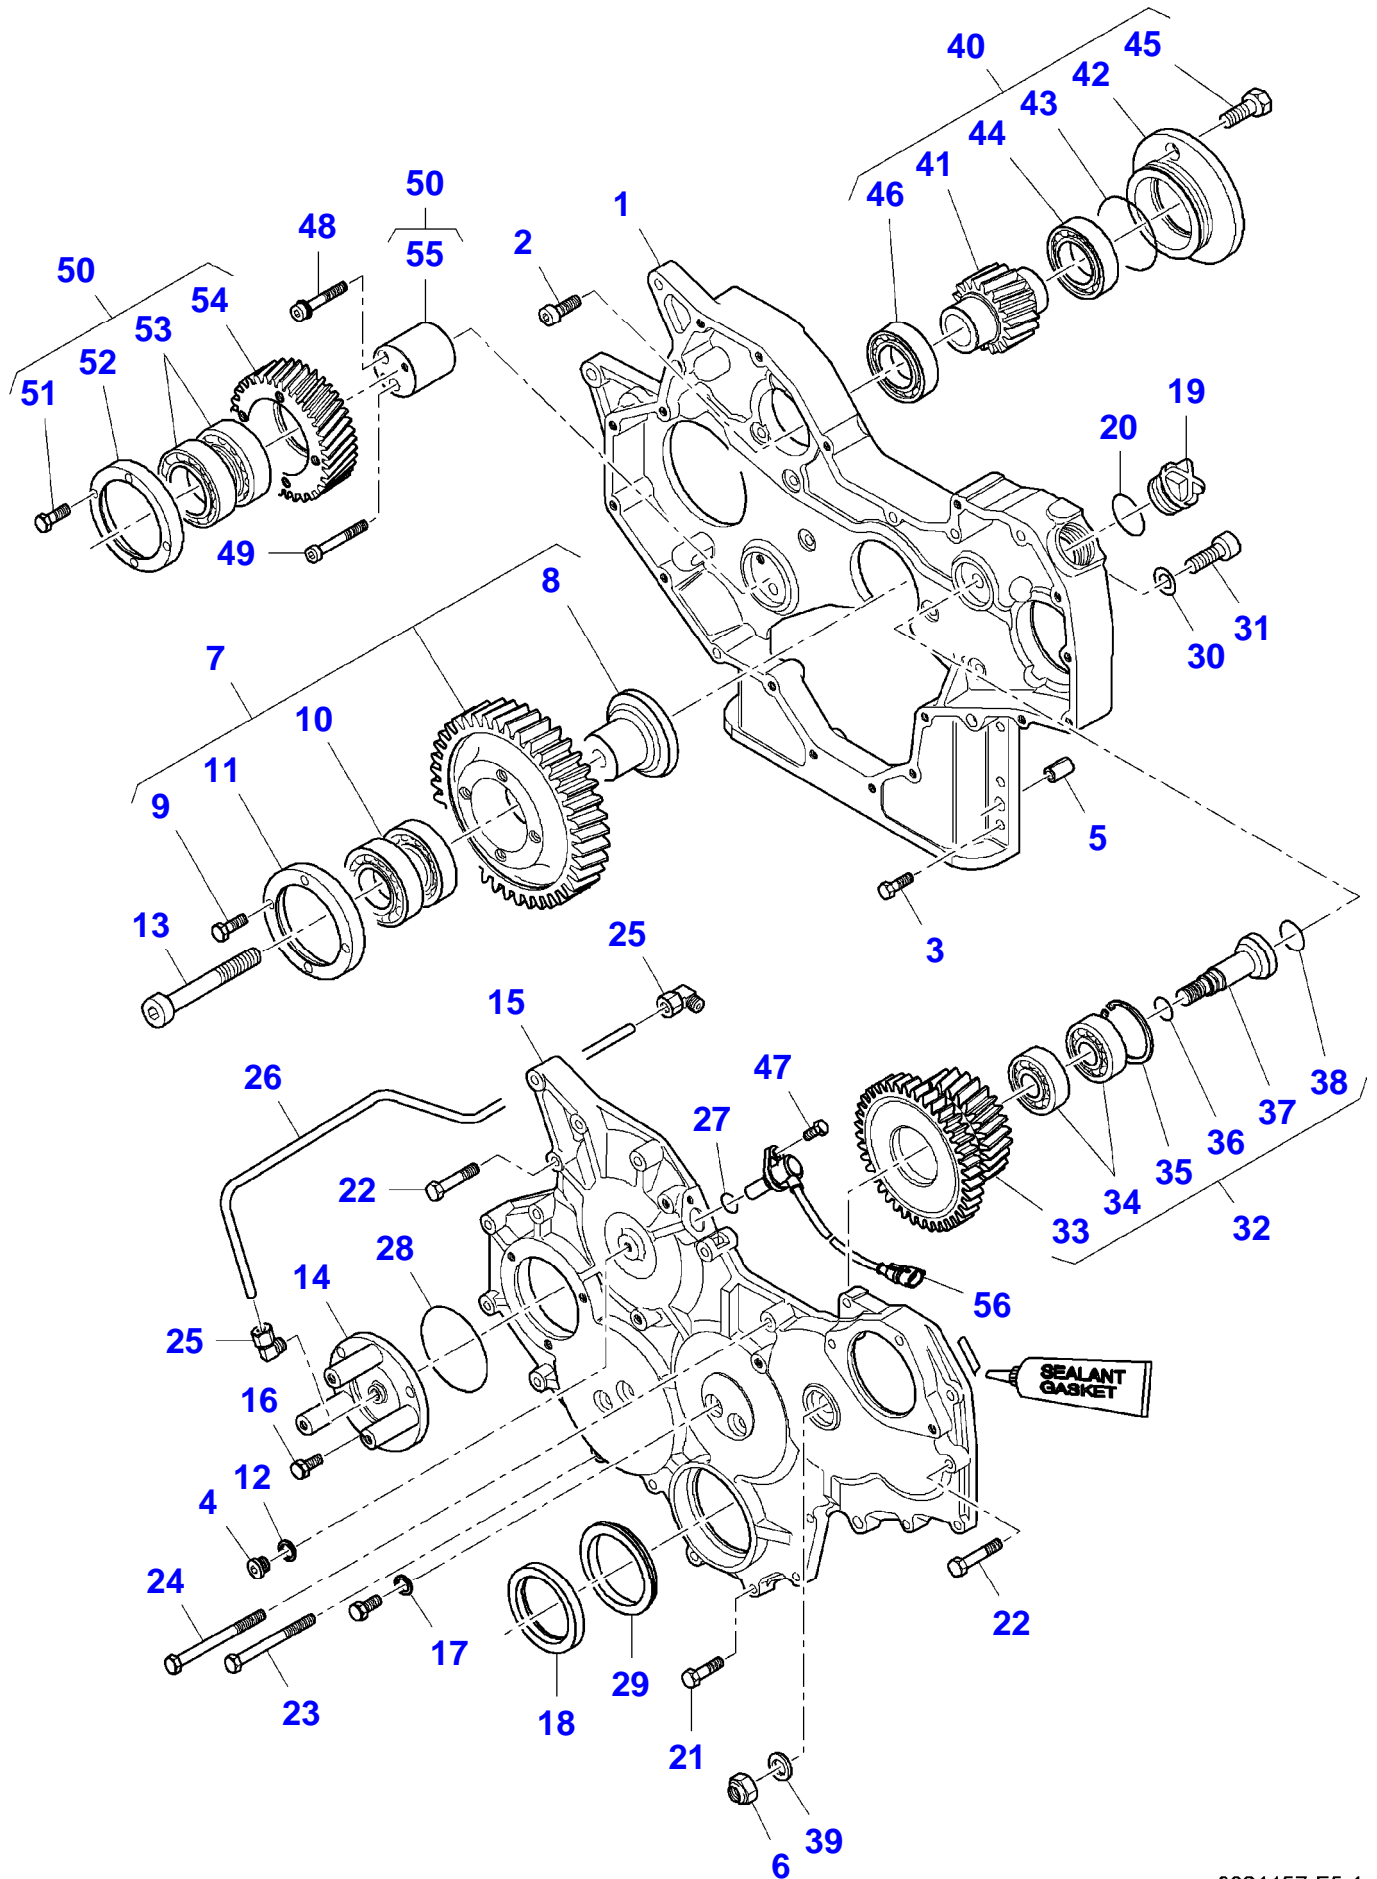

Item	Part Number	Qty	Description Comments
			FROM ENGINE S/N V13853 UP TO ENGINE S/N X10000
1	V837074156	1	TIMING GEAR CASE
2	V581804620	2	HEX SOCKET SCREW
3	V528801400	12	HEX CAP SCREW
4	V640325110	1	PLUG
5	V598359850	2	PIN
6	V504601400	1	NUT
7	V836874158	1	IDLER GEAR
8	V836855562	1	SHAFT
9	V528901400	4	HEX CAP SCREW
10	V610072109	2	BALL BEARING
11	V836855565	1	RING
12	V615871014	1	SEALING WASHER [A]
13	V581705910	1	HEX SOCKET SCREW
14	V837073524	1	BRACKET
15	V837073502	1	GEAR HOUSING FRONT COVER
16	V528801380	7	HEX CAP SCREW
17	V615870814	4	SEALING WASHER [A]
18	V837073504	1	CRANKSHAFT SEAL [A]
19	V836017927	1	CAP
20	V614603540	1	O-RING [A]
21	V528801410	10	HEX CAP SCREW
22	V529801440	9	HEX CAP SCREW
23	V529801510	1	HEX CAP SCREW
24	V529801540	1	HEX CAP SCREW
25	V641166006	2	ELBOW FITTING
26	V836867775	1	OIL PIPE
27	V614601718	1	O-RING
28	V614606825	1	O-RING [A]
29	V836873075	1	SHIELD
30	V500951200	1	SPRING WASHER
31	V581705420	1	HEX SOCKET SCREW
32	V837070072	1	DUAL GEAR WHEEL
33	V837070113	1	DUAL GEAR WHEEL
34	V610073040	2	BALL BEARING
35	V617330052	1	LOCK RING
36	V614601324	1	O-RING [A]
37	V837069069	1	SHAFT
38	V614601924	1	O-RING [A]
39	V837069070	1	WASHER
40	V837070137	1	DRIVE
41	V837070005	1	HYDRAULIC PUMP GEAR WHEEL
42	V836855651	1	FLANGE
43	V614609430	1	O-RING [A]
44	V610060096	1	BALL BEARING
45	V528802602	2	HEX CAP SCREW
46	V610060096	1	BALL BEARING
47	V528801062	1	HEX CAP SCREW
48	V580704670	1	HEX SOCKET SCREW
49	V581704710	1	HEX SOCKET SCREW
50	V837070004	1	IDLER GEAR
51	V528901400	4	HEX CAP SCREW
52	V836855565	1	RING
53	V610072109	2	BALL BEARING
54	V837070002	1	IDLER GEAR
55	V837070003	1	SHAFT