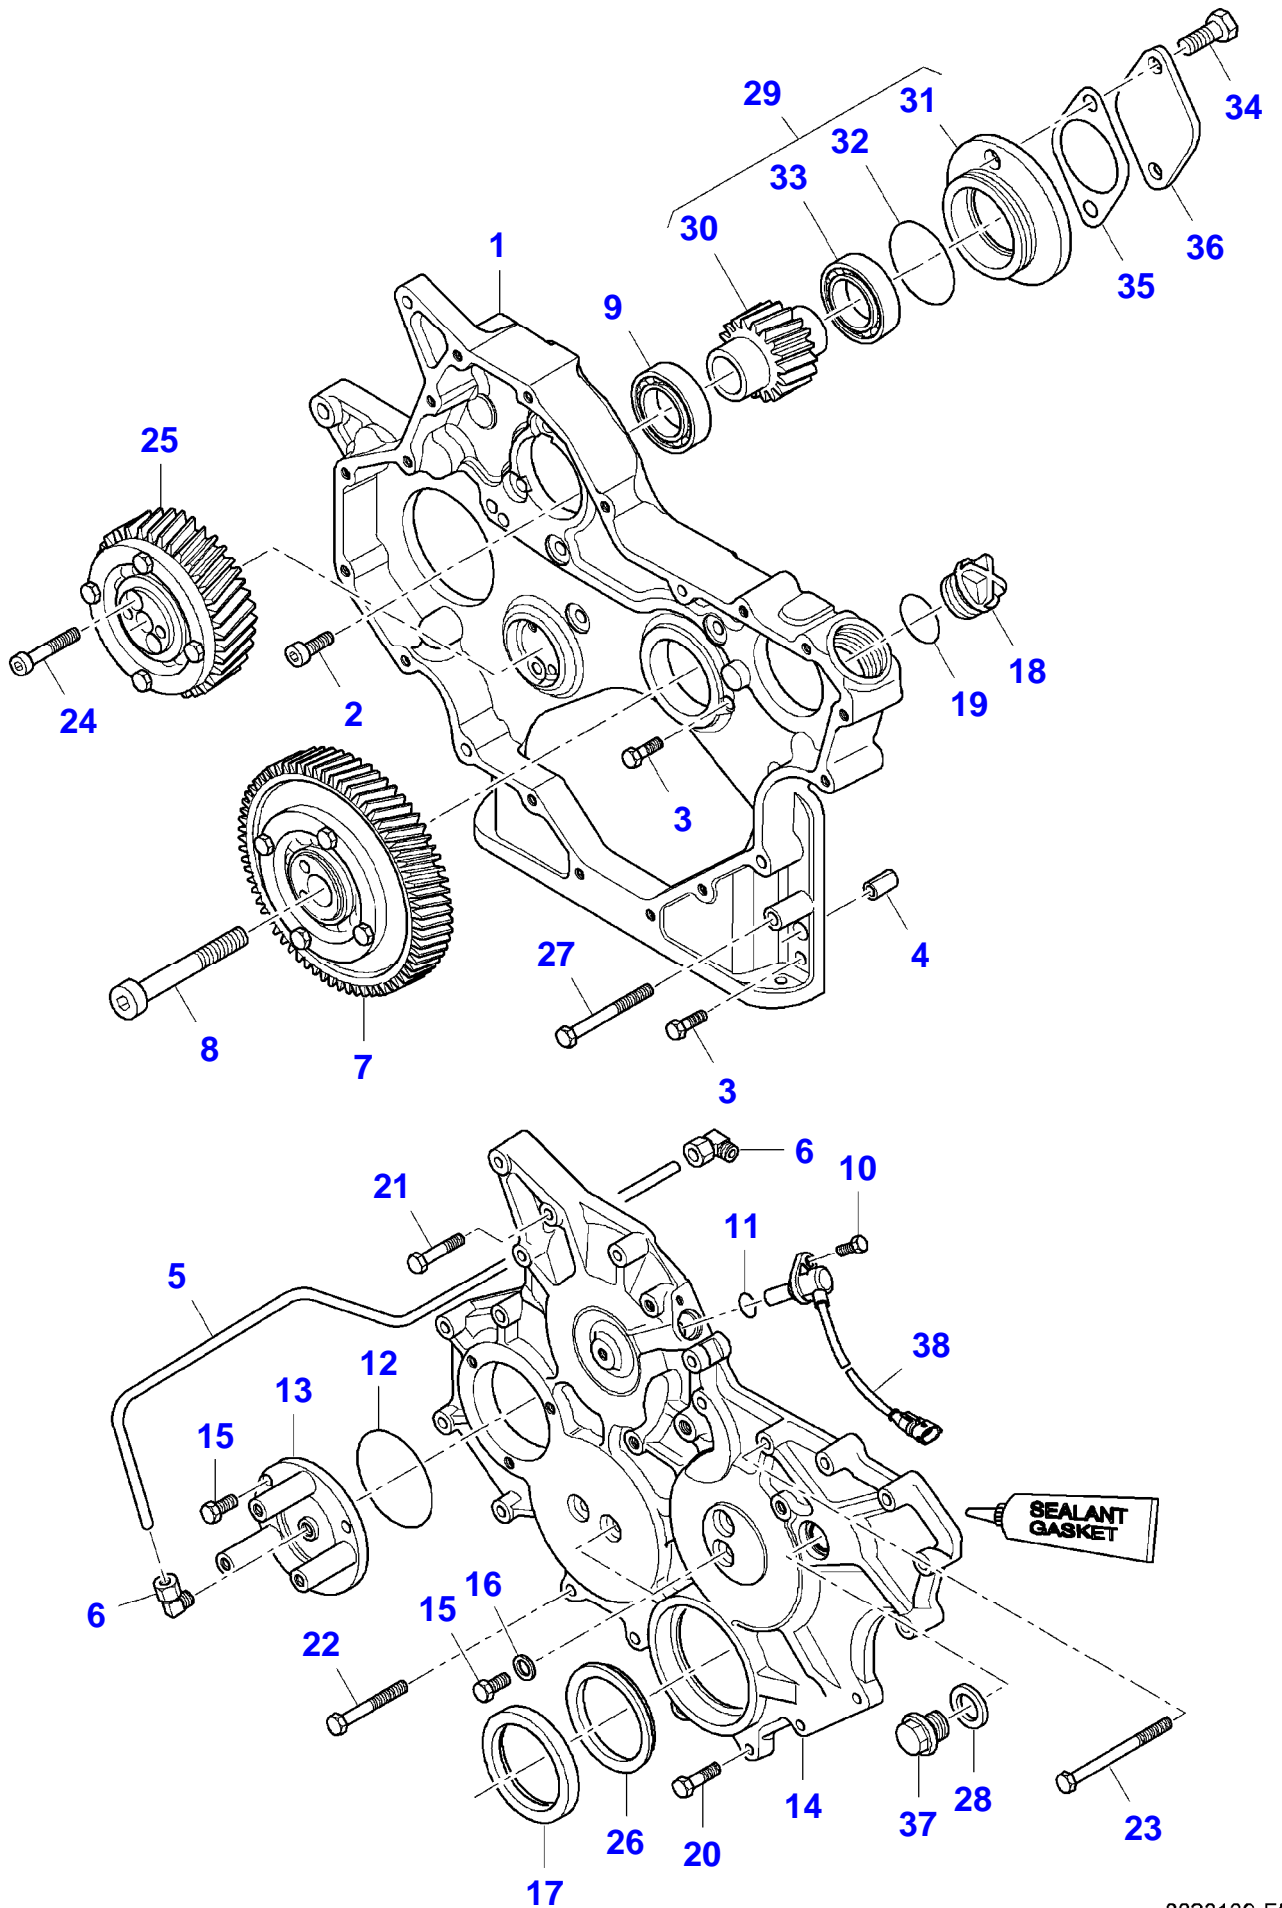

Item	Part Number	Qty	Description Comments
			FROM ENGINE S/N X10001
1	V837073615	1	TIMING GEAR CASE
2	V581804602	10	HEX SOCKET SCREW
3	V528801400	11	HEX CAP SCREW
4	V598359850	2	PIN
5	V836867775	1	OIL PIPE
6	V641166006	2	ELBOW FITTING
7	V837073583	1	IDLER GEAR
8	V581705910	1	HEX SOCKET SCREW
9	V610060096	1	BALL BEARING
10	V528801062	1	HEX CAP SCREW
11	V614601718	1	O-RING
12	V614606825	1	O-RING [A]
13	V837073524	1	BRACKET
14	V837073706	1	GEAR HOUSING FRONT COVER
15	V528801380	7	HEX CAP SCREW
16	V615870814	4	SEALING WASHER [A]
17	V837073504	1	CRANKSHAFT SEAL [A]
18	V836017927	1	CAP
19	V614603540	1	O-RING [A]
20	V528801410	5	HEX CAP SCREW
21	V529801440	12	HEX CAP SCREW
22	V529801510	2	HEX CAP SCREW
23	V529801540	1	HEX CAP SCREW
24	V580704670	2	HEX SOCKET SCREW
25	V837073256	1	IDLER GEAR
26	V836873075	1	SHIELD
27	V529801470	1	HEX CAP SCREW
28	V615882227	1	SEALING WASHER [A]
29	V837070137	1	DRIVE
30	V837070005	1	HYDRAULIC PUMP GEAR WHEEL
31	V836855651	1	FLANGE
32	V614609430	1	O-RING [A]
33	V610060096	1	BALL BEARING
34	V528802602	2	HEX CAP SCREW
35	V836864459	1	GASKET
36	V836864458	1	COVER
37	V640045022	1	PLUG
38	V837070189	1	SPEED SENSOR [A] INCLUDED IN KIT V837079268