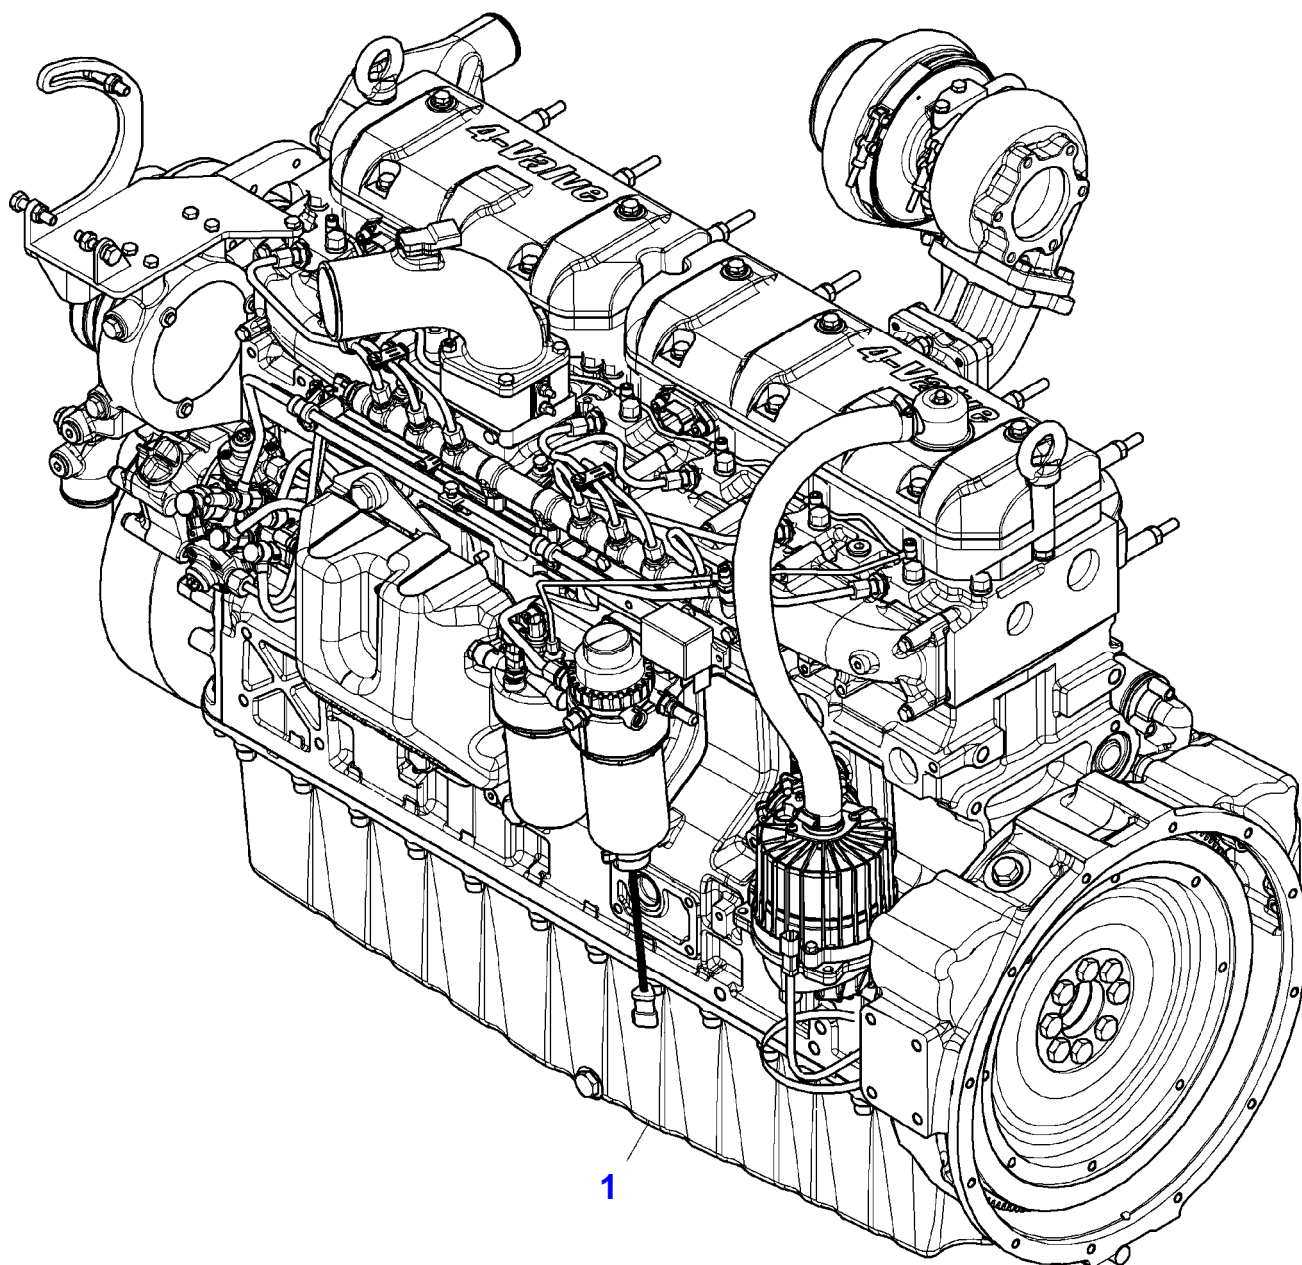

Item	Part Number	Qty	Description Comments	Technical Specification
			FROM ENGINE S/N X10001	
1	V835476528	1	ENGINE	98 ATI
2	V865476528X	1	SHORT BLOCK ENGINE [A]	98 ATI
3	V865476528V	1	LONG BLOCK ENGINE [A]	98 ATI
			[A] NOT ILLUSTRATED	

CYLINDER BLOCK  
98 CTA-4V ENGINE

Item	Part Number	Qty	Description Comments
			UP TO ENGINE S/N V13852
1	V836867842	1	CYLINDER BLOCK
2	V836866069	2	CAMSHAFT BEARING BUSH
	V836866036	X	CAMSHAFT BEARING BUSH
3	V835329030	16	HEX CAP SCREW
4	V836214478	16	GUIDE SLEEVE
5	V640016018	1	PLUG
6	V640016040	5	PLUG
7	V836852460	2	CAMSHAFT BEARING BUSH
8	V836852459	2	CAMSHAFT BEARING BUSH
9	V836852461	1	CAMSHAFT BEARING BUSH
10	V640016012	1	PLUG
11	V836867048	7	LINER
	V836867050	X	LINER
12	V836855446	14	CYLINDER LINER O-RING [A]
13	V836855447	7	CYLINDER LINER O-RING [A]
14	V640016016	2	PLUG [A]
15	V836852744	1	PLUG
16	V837069057	1	PLUG
17	V640325110	5	PLUG
18	V615871014	5	SEALING WASHER [A]
19	V614601524	1	O-RING
20	V528801380	5	HEX CAP SCREW
21	V836855678	1	COVER
22	V836322852	1	GASKET [A]
23	V615871016	1	SEALING WASHER [A]
24	V837070021	7	PIPE
25	V836338601	7	PRESSURE VALVE
26	V500050840	1	FLAT WASHER
27	V528801362	1	HEX CAP SCREW
28	V837070147	1	ECU BRACKET
29	V837069052	6	RUBBER BUSH
30	V837069056	3	SCREW
31	V836119079	1	PLUG
32	V615881620	1	SEALING WASHER [A]
33	V615881824	1	SEALING WASHER [A]
34	V836664377	1	COCK
35	V836855629	1	FLANGE
36	V581804600	4	HEX SOCKET SCREW
37	V836855554	1	GASKET [A]
38	V590253388	6	SCREW
39	V528801102	8	HEX CAP SCREW
40	V837070197	2	SCREW
41	V615881420	1	SEALING WASHER [A]
42	V640325014	1	PLUG
43	V546801360	1	STUD BOLT
44	V546801400	1	STUD BOLT
45	V837070285	1	COVER
46	V837070286	1	COVER
47	V500150642	5	WASHER
48	V581804182	5	HEX SOCKET SCREW
49		1	SENSOR SEE PAGE 01-0045
50		1	MODULE SEE PAGE 01-0045