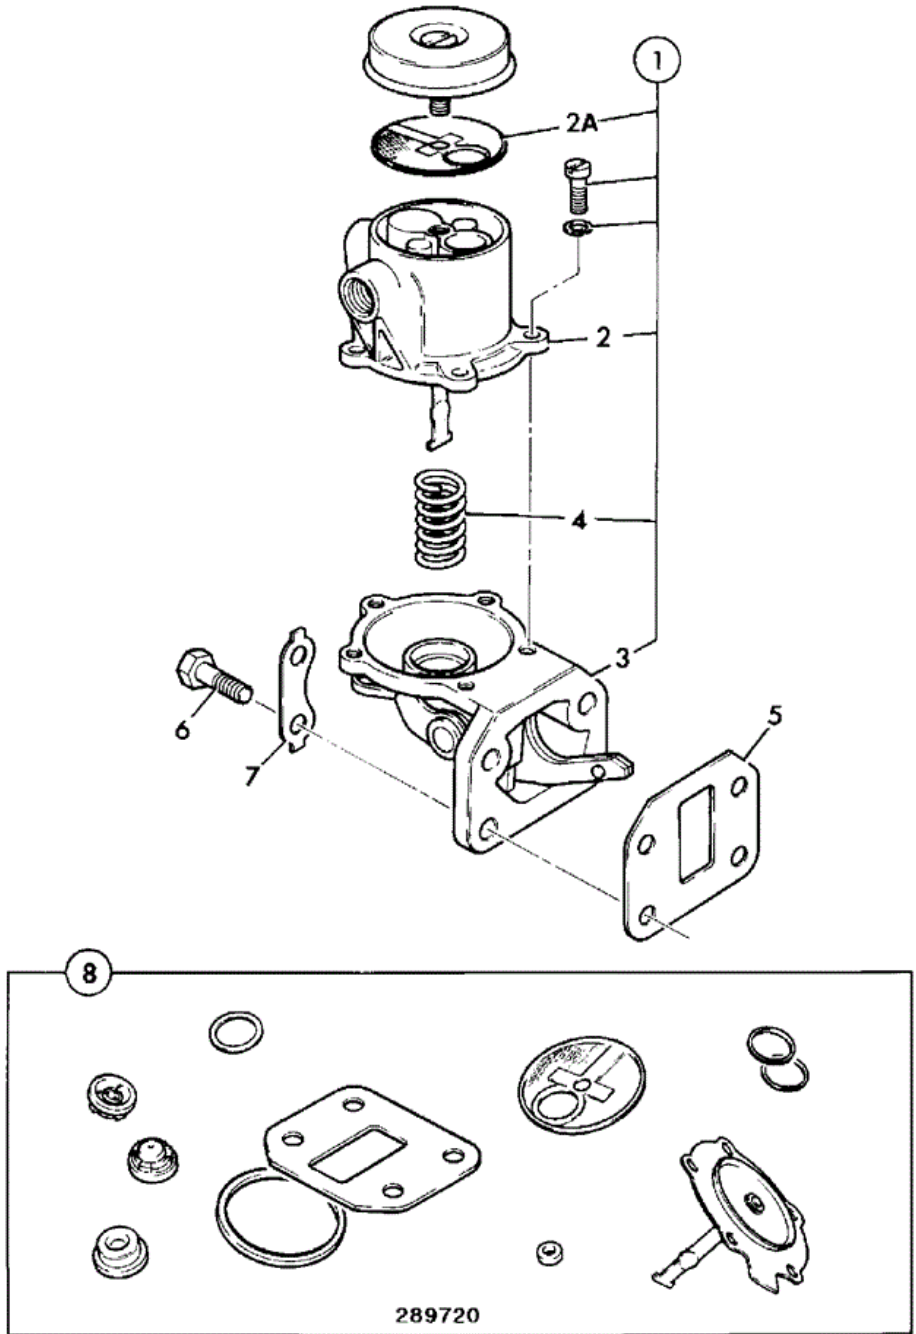

9802/7870 P6-6-2 FILTER FUEL SEDIMENT

Item	Part #	Change No	Description	Usage Code	QTY
1	32/919700		Filter sediment		1
2	:32/905801		Head filter		1
3	:32/919701		Nut cap		1

4	:32/904714		O Ring	1
5	:32/904713		Screw bleed, 5mm	1
6	:32/904714		O Ring	1
7	:32/914210		Plug	2
8	:32/914211		Washer	1
9	:32/904708		Seal	1
10	:32/914202		Filter swirl cone	1
11	:32/904707		Washer locking	1
12	:32/914203		Strainer gauze	1
13	:32/914204		O Ring	1
14	:32/919702		Washer	1
15	:32/914206		Spring	1
16	:32/904709		Bowl assembly	1
17	:32/908401		Plug drain	1
18	:32/914208		Seal	1

JCB 9802/7870 P6-7-1 FILTER, FUEL

216910

Item	Part #	Change No	Description	Usage Code	QTY
1	32/912000		Filter assembly, fuel		1
2	:32/912003		Head fuel filter		1
3	:32/912001		Element fuel filter canister type		1
4	::32/912006		Ring retaining		1
5	::32/912004		Seal		1
6	::32/912005		Seal		1
7	::32/912002		Plug drain		1
8	::32/400506		Washer		1
9	02/200152		Bracket Mounting		1
10	02/291037		Bolt		2
11	02/291059		Nut		2
12	826/00901		Screw		2

JCB 9802/7870 P6-8-1 PUMP, FUEL LIFT

Item	Part #	Change No	Description	Usage Code	QTY
1	17/401800	Superseded	Pump fuel lift		1
1	17/913600		Pump fuel lift <i>For Service Parts, See frame P6-8-2</i>		1

2	****		None serviced part <i>Body - Upper assembly</i>	1
2A	::17/400405		Filter screen	1
3	****		None serviced part <i>Body - Lower assembly</i>	1
4	:17/400410		Spring	1
5	02/201189		Gasket	1
6	02/291032		Bolt M8 x 20mm	4
7	02/100172		Plate keep	2
8	17/401801		Kit-repair	1