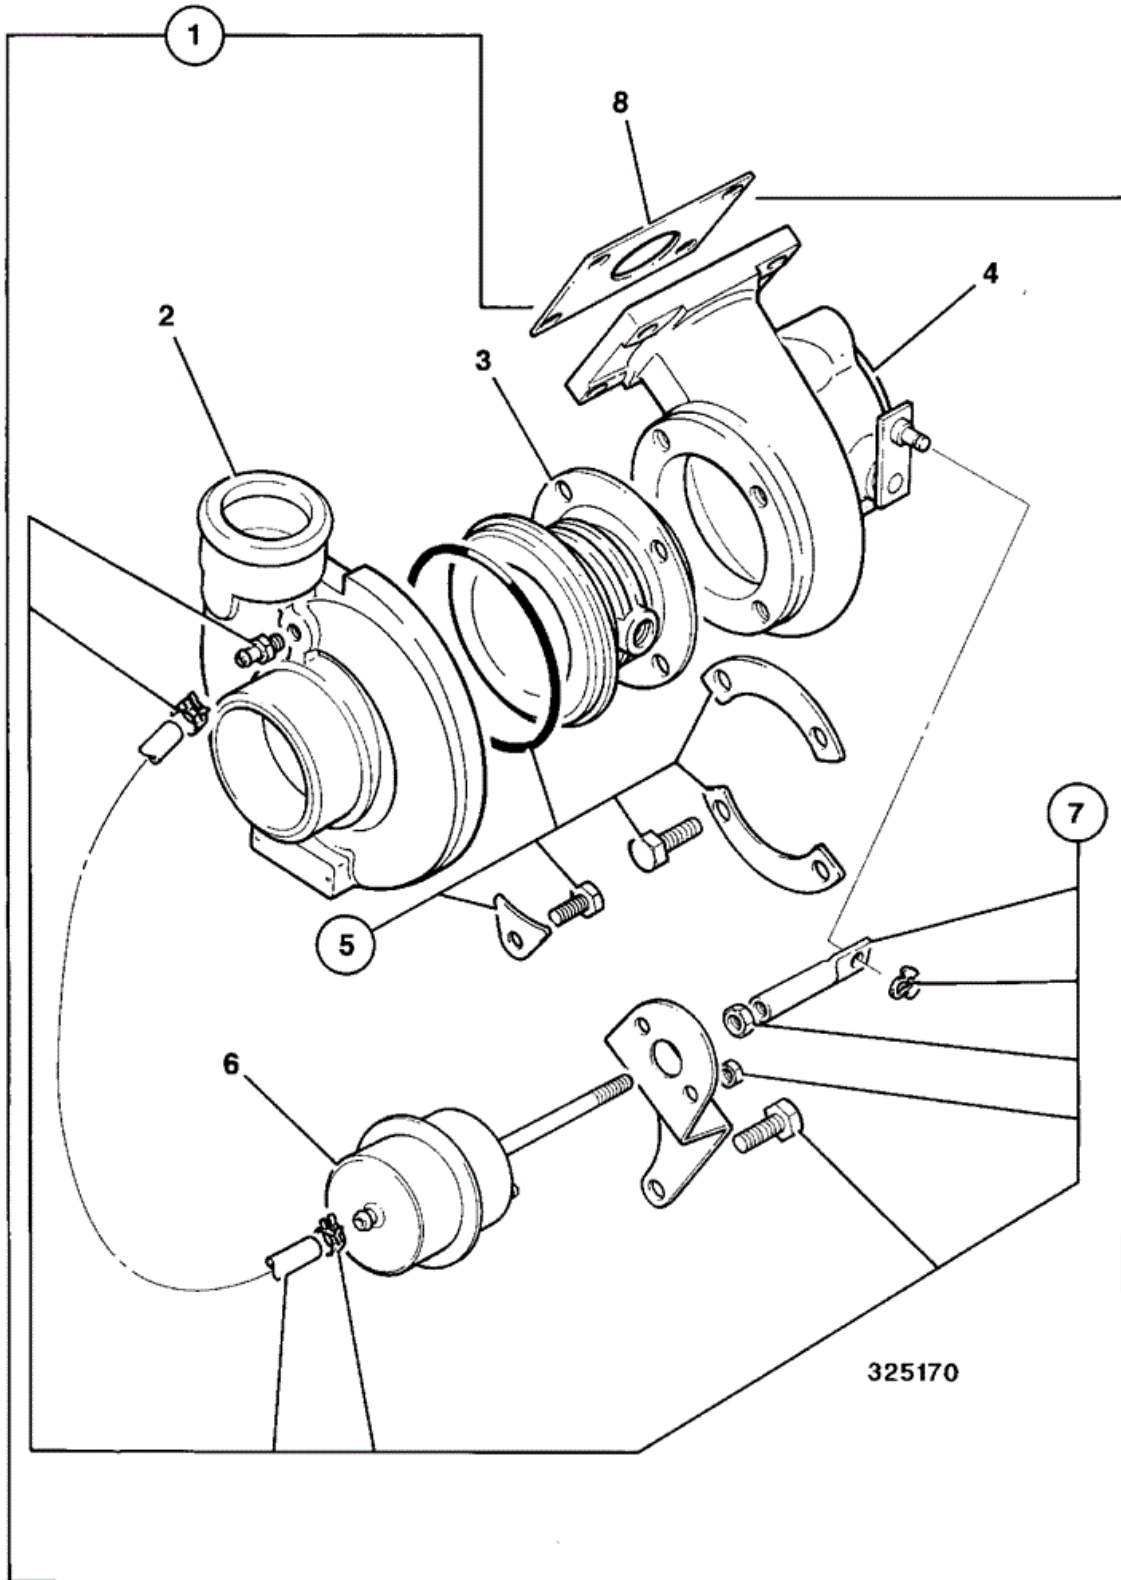

9802/7870 P7-1-1 TURBOCHARGER AK BUILD

Item	Part #	Change No	Description	Usage Code	QTY
1	02/201940		Turbocharger		1
2	:02/201871		Housing compressor		1
3	:02/201872		Housing centre assembly		1
4	:02/201873		Housing centre assembly		1
5	:02/201874		Kit-sundry parts		1
6	:02/201875		Actuator waste gate		1
7	:02/201876		Kit-actuator waste gate		1
8	02/201684		Gasket turbo to manifold		1