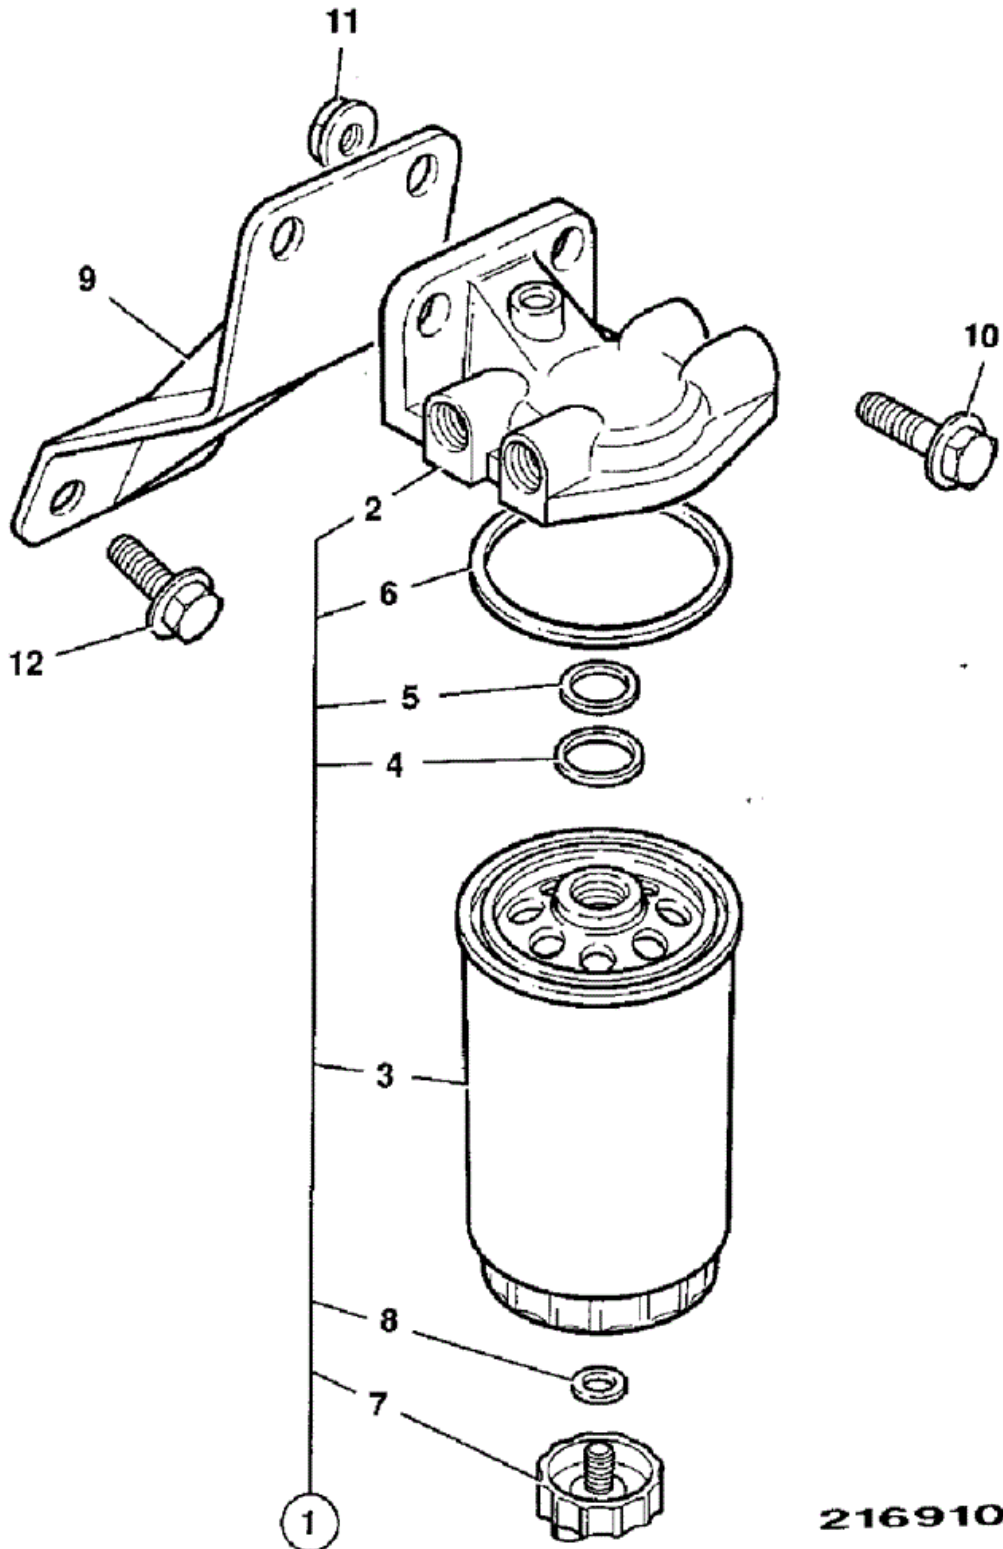

9802/7870 P6-6-2 FILTER FUEL SEDIMENT

Item	Part #	Change No	Description	Usage Code	QTY
1	32/919700		Filter sediment		1
2	:32/905801		Head filter		1
3	:32/919701		Nut cap		1

4	:32/904714		O Ring	1
5	:32/904713		Screw bleed, 5mm	1
6	:32/904714		O Ring	1
7	:32/914210		Plug	2
8	:32/914211		Washer	1
9	:32/904708		Seal	1
10	:32/914202		Filter swirl cone	1
11	:32/904707		Washer locking	1
12	:32/914203		Strainer gauze	1
13	:32/914204		O Ring	1
14	:32/919702		Washer	1
15	:32/914206		Spring	1
16	:32/904709		Bowl assembly	1
17	:32/908401		Plug drain	1
18	:32/914208		Seal	1

JCB 9802/7870 P6-7-1 FILTER, FUEL

216910

Item	Part #	Change No	Description	Usage Code	QTY
1	32/912000		Filter assembly, fuel		1
2	:32/912003		Head fuel filter		1
3	:32/912001		Element fuel filter canister type		1
4	::32/912006		Ring retaining		1
5	::32/912004		Seal		1
6	::32/912005		Seal		1
7	::32/912002		Plug drain		1
8	::32/400506		Washer		1
9	02/200152		Bracket Mounting		1
10	02/291037		Bolt		2
11	02/291059		Nut		2
12	826/00901		Screw		2

JCB 9802/7870 P6-8-1 PUMP, FUEL LIFT

Item	Part #	Change No	Description	Usage Code	QTY
1	17/401800	Superseded	Pump fuel lift		1
1	17/913600		Pump fuel lift <i>For Service Parts, See frame P6-8-2</i>		1

2	****		None serviced part <i>Body - Upper assembly</i>	1
2A	::17/400405		Filter screen	1
3	****		None serviced part <i>Body - Lower assembly</i>	1
4	:17/400410		Spring	1
5	02/201189		Gasket	1
6	02/291032		Bolt M8 x 20mm	4
7	02/100172		Plate keep	2
8	17/401801		Kit-repair	1