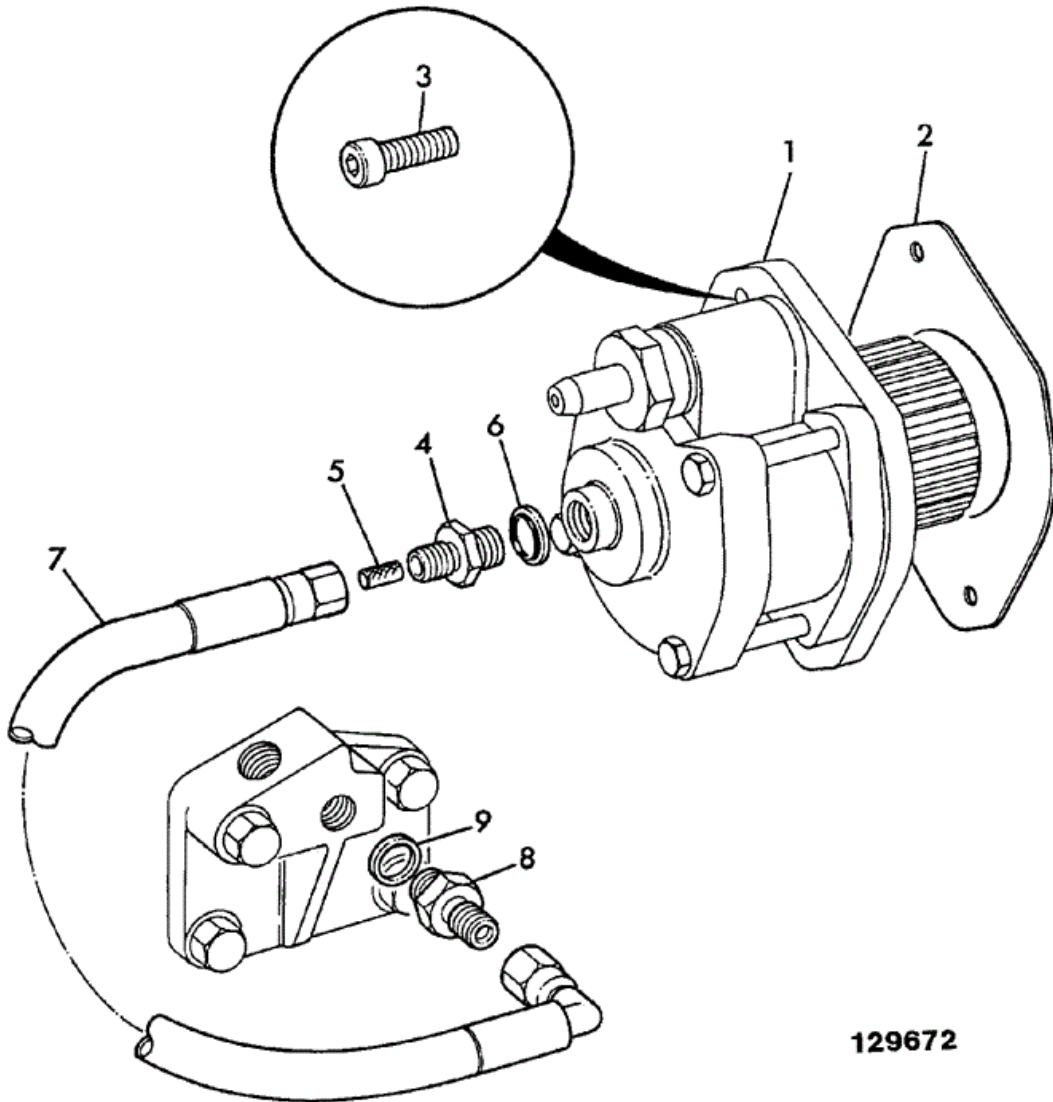

JCB 9802/7870 P6-7-1 FILTER, FUEL

216910

Item	Part #	Change No	Description	Usage Code	QTY
1	32/912000		Filter assembly, fuel		1
2	:32/912003		Head fuel filter		1
3	:32/912001		Element fuel filter canister type		1
4	::32/912006		Ring retaining		1
5	::32/912004		Seal		1
6	::32/912005		Seal		1
7	::32/912002		Plug drain		1
8	::32/400506		Washer		1
9	02/200152		Bracket Mounting		1
10	02/291037		Bolt		2
11	02/291059		Nut		2
12	826/00901		Screw		2

JCB 9802/7870 P7-2-1 TURBOCHARGER PIPEWORK &
 MOUNTING AK BUILD

277820

Item	Part #	Change No	Description	Usage Code	QTY
1	****		'See Remark' <i>Oil feed adapter, See frame P5-4-1</i>		1

2	02/201856	Pipe turbo-oil feed	1
3	:02/200285	Clip	1
4	:02/291246	Nut	1
5	:816/60089	Olive 5/16"	1
6	:02/291246	Nut	1
7	:816/60089	Olive 5/16"	1
8	02/201691	Adapter	1
9	02/291225	Washer	1
10	02/201016	Adapter union	1
11	02/291016	Screw	1
12	02/291101	Washer	1
13	02/201692	Connector turbo oil drain	1
14	02/201694	Gasket	1
15	02/291092	Bolt	2
16	02/201857	Hose turbo-oil drain	1
17	2201/0005	Clip Worm Drive 14/27mm	2
18	02/201693	Connector turbo oil drain	1
19	02/200475	Gasket	1
20	02/291032	Bolt M8 x 20mm	2
21	02/201858	Elbow turbo exhaust	1
22	02/201038	Adapter sleeve	1
23	02/291170	Stud	3
24	02/291116	Nut manifold M8	3
25	02/201689	Bracket	1
26	02/291017	Screw	1
27	826/00900	Screw	2
28	826/00900	Screw	3

9802/7870 P7-3-1 PUMP, VACUUM & INSTALLATION

129672

Item	Part #	Change No	Description	Usage Code	QTY
1	****		'See Remark' <i>Pump, see frame N7-4-1</i>		1
2	813/00351		Gasket		1
3	1391/3407		Capscrew M10 x 25mm		2
4	816/15123		Adapter restricting		1
5	****		'See Remark' <i>DELETED, NO LONGER FITTED OR REQUIRED</i>		1
6	1406/0011		Washer Bonded (1/4")		1
7	649/21700		Hose		1
8	816/15143		Adapter <i>Nat/Aspirated Build only</i>		1
8	816/15122		Adapter <i>Turbocharged Builds only</i>		1
9	1403/0001		Washer Aluminium		1