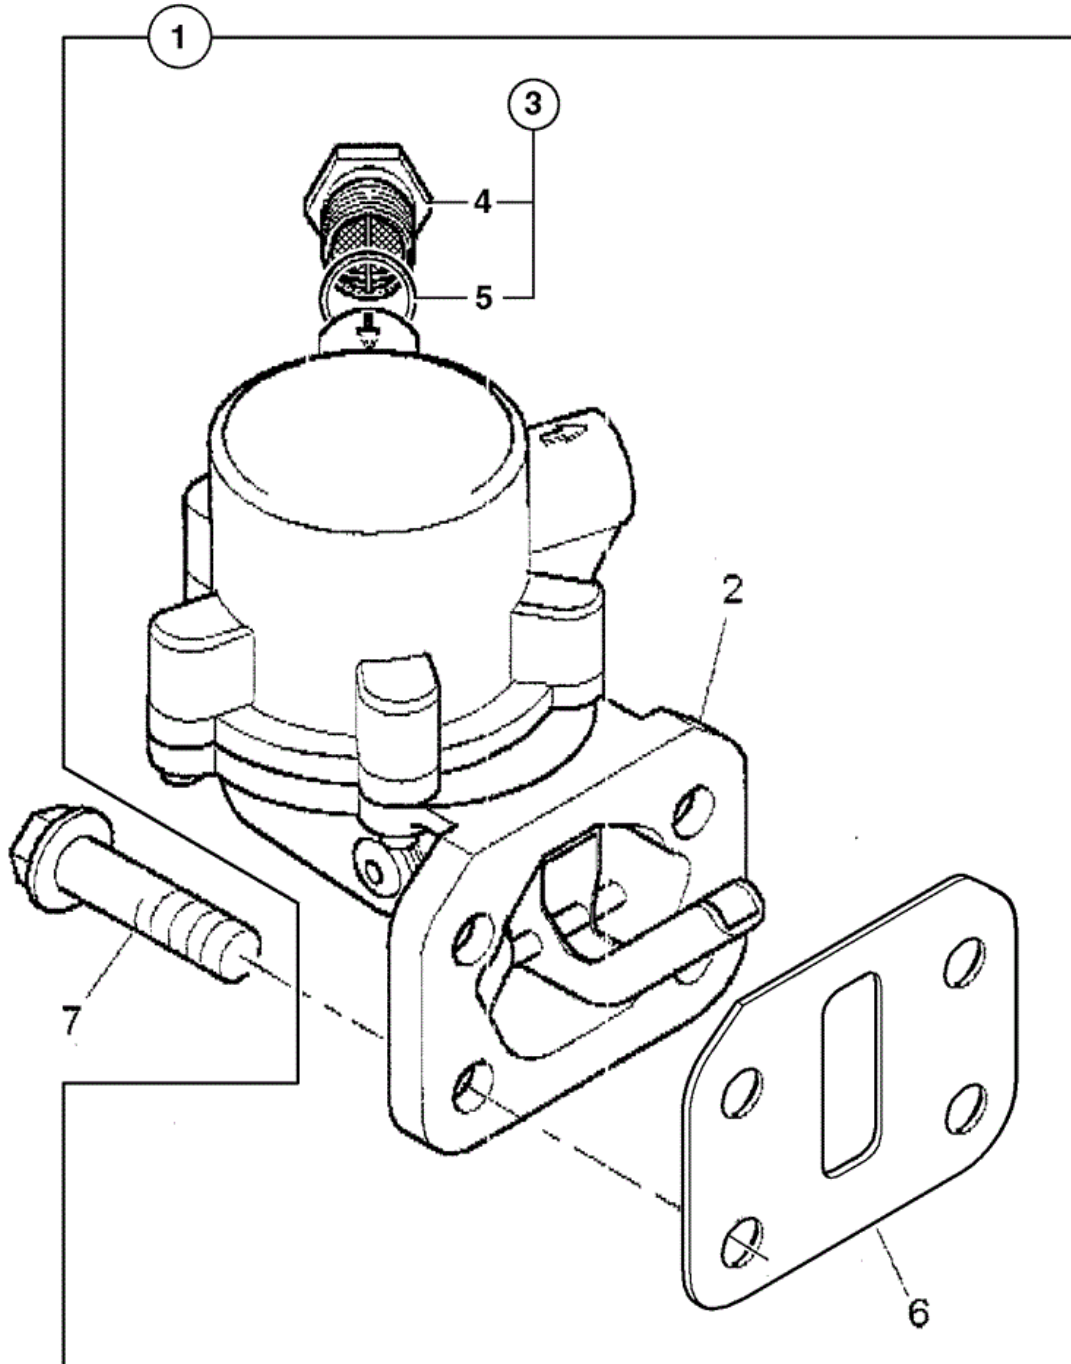

JCB 9802/7870 P6-8-2 PUMP, FUEL LIFT

364840

Item	Part #	Change No	Description	Usage Code	QTY
1	17/913600		Pump fuel lift		1
2	****		None serviced part <i>Body - Upper assembly</i>		1