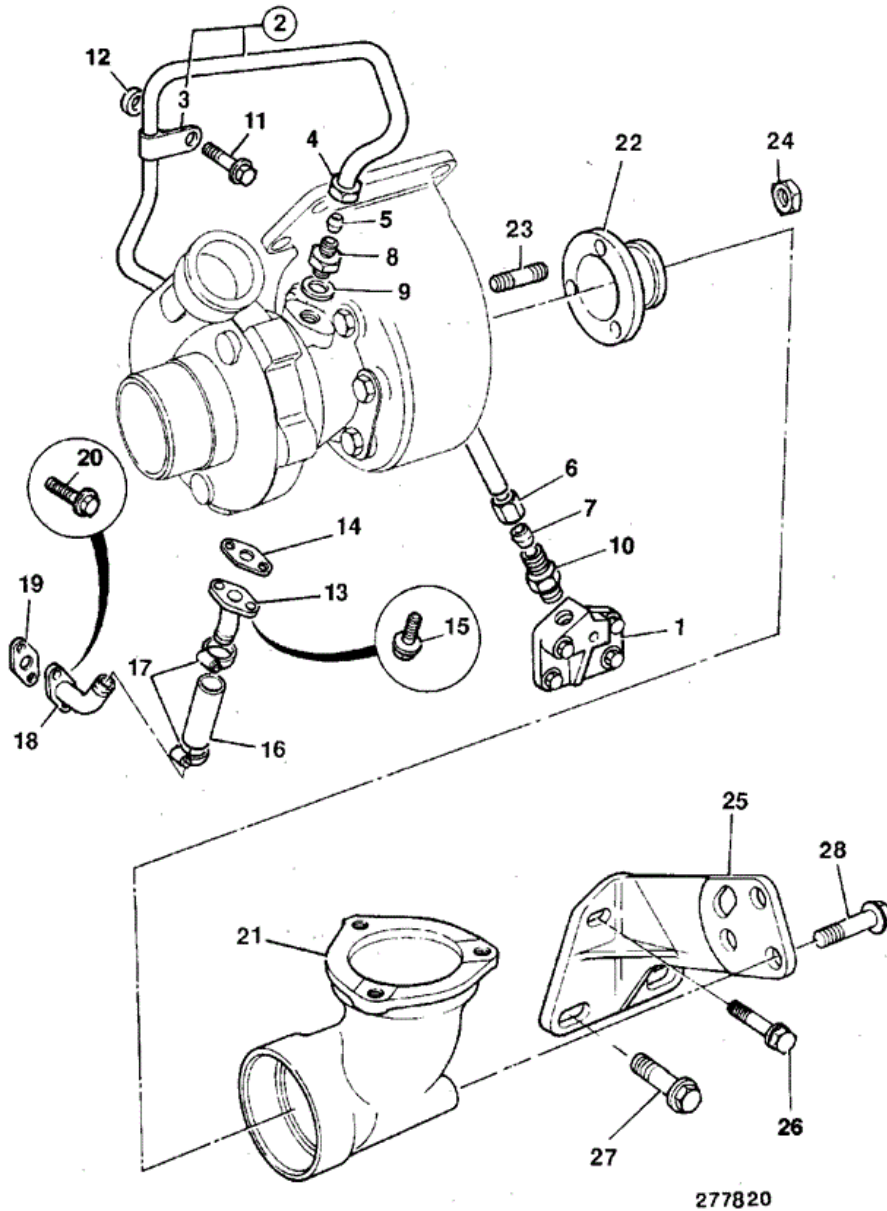

JCB 9802/7870 P6-8-1 PUMP, FUEL LIFT

Item	Part #	Change No	Description	Usage Code	QTY
1	17/401800	Superseded	Pump fuel lift		1
1	17/913600		Pump fuel lift <i>For Service Parts, See frame P6-8-2</i>		1

2	****		None serviced part <i>Body - Upper assembly</i>	1
2A	::17/400405		Filter screen	1
3	****		None serviced part <i>Body - Lower assembly</i>	1
4	:17/400410		Spring	1
5	02/201189		Gasket	1
6	02/291032		Bolt M8 x 20mm	4
7	02/100172		Plate keep	2
8	17/401801		Kit-repair	1

JCB 9802/7870 P6-8-2 PUMP, FUEL LIFT

364840

Item	Part #	Change No	Description	Usage Code	QTY
1	17/913600		Pump fuel lift		1
2	****		None serviced part <i>Body - Upper assembly</i>		1

3	:17/913601		Kit-filter adapter	1
4	****		None serviced part	1
5	****		None serviced part	1
6	02/201189		Gasket	1
7	02/291032		Bolt M8 x 20mm	4

JCB 9802/7870 P7-2-1 TURBOCHARGER PIPEWORK &
 MOUNTING AK BUILD

277820

Item	Part #	Change No	Description	Usage Code	QTY
1	****		'See Remark' <i>Oil feed adapter, See frame P5-4-1</i>		1

2	02/201856	Pipe turbo-oil feed	1
3	:02/200285	Clip	1
4	:02/291246	Nut	1
5	:816/60089	Olive 5/16"	1
6	:02/291246	Nut	1
7	:816/60089	Olive 5/16"	1
8	02/201691	Adapter	1
9	02/291225	Washer	1
10	02/201016	Adapter union	1
11	02/291016	Screw	1
12	02/291101	Washer	1
13	02/201692	Connector turbo oil drain	1
14	02/201694	Gasket	1
15	02/291092	Bolt	2
16	02/201857	Hose turbo-oil drain	1
17	2201/0005	Clip Worm Drive 14/27mm	2
18	02/201693	Connector turbo oil drain	1
19	02/200475	Gasket	1
20	02/291032	Bolt M8 x 20mm	2
21	02/201858	Elbow turbo exhaust	1
22	02/201038	Adapter sleeve	1
23	02/291170	Stud	3
24	02/291116	Nut manifold M8	3
25	02/201689	Bracket	1
26	02/291017	Screw	1
27	826/00900	Screw	2
28	826/00900	Screw	3