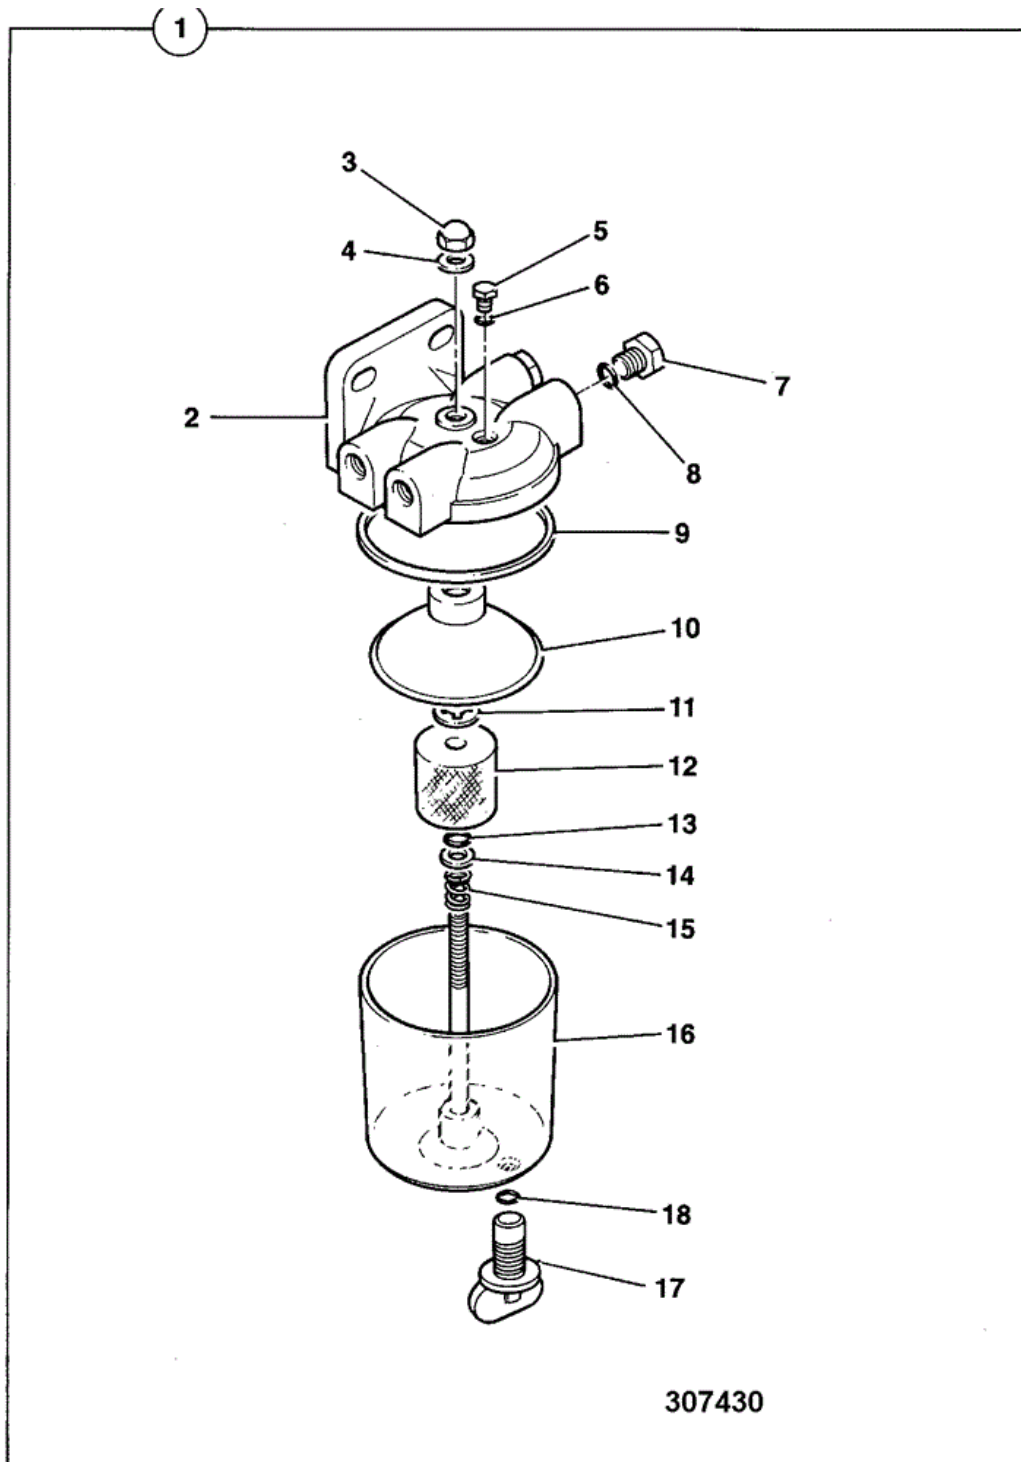

9802/7870 P6-6-2 FILTER FUEL SEDIMENT

Item	Part #	Change No	Description	Usage Code	QTY
1	32/919700		Filter sediment		1
2	:32/905801		Head filter		1
3	:32/919701		Nut cap		1

4	:32/904714		O Ring	1
5	:32/904713		Screw bleed, 5mm	1
6	:32/904714		O Ring	1
7	:32/914210		Plug	2
8	:32/914211		Washer	1
9	:32/904708		Seal	1
10	:32/914202		Filter swirl cone	1
11	:32/904707		Washer locking	1
12	:32/914203		Strainer gauze	1
13	:32/914204		O Ring	1
14	:32/919702		Washer	1
15	:32/914206		Spring	1
16	:32/904709		Bowl assembly	1
17	:32/908401		Plug drain	1
18	:32/914208		Seal	1

JCB 9802/7870 P6-7-1 FILTER, FUEL

216910

Item	Part #	Change No	Description	Usage Code	QTY
1	32/912000		Filter assembly, fuel		1
2	:32/912003		Head fuel filter		1
3	:32/912001		Element fuel filter canister type		1
4	::32/912006		Ring retaining		1
5	::32/912004		Seal		1
6	::32/912005		Seal		1
7	::32/912002		Plug drain		1
8	::32/400506		Washer		1
9	02/200152		Bracket Mounting		1
10	02/291037		Bolt		2
11	02/291059		Nut		2
12	826/00901		Screw		2

JCB 9802/7870 P6-8-1 PUMP, FUEL LIFT

Item	Part #	Change No	Description	Usage Code	QTY
1	17/401800	Superseded	Pump fuel lift		1
1	17/913600		Pump fuel lift <i>For Service Parts, See frame P6-8-2</i>		1

2	****		None serviced part <i>Body - Upper assembly</i>	1
2A	::17/400405		Filter screen	1
3	****		None serviced part <i>Body - Lower assembly</i>	1
4	:17/400410		Spring	1
5	02/201189		Gasket	1
6	02/291032		Bolt M8 x 20mm	4
7	02/100172		Plate keep	2
8	17/401801		Kit-repair	1