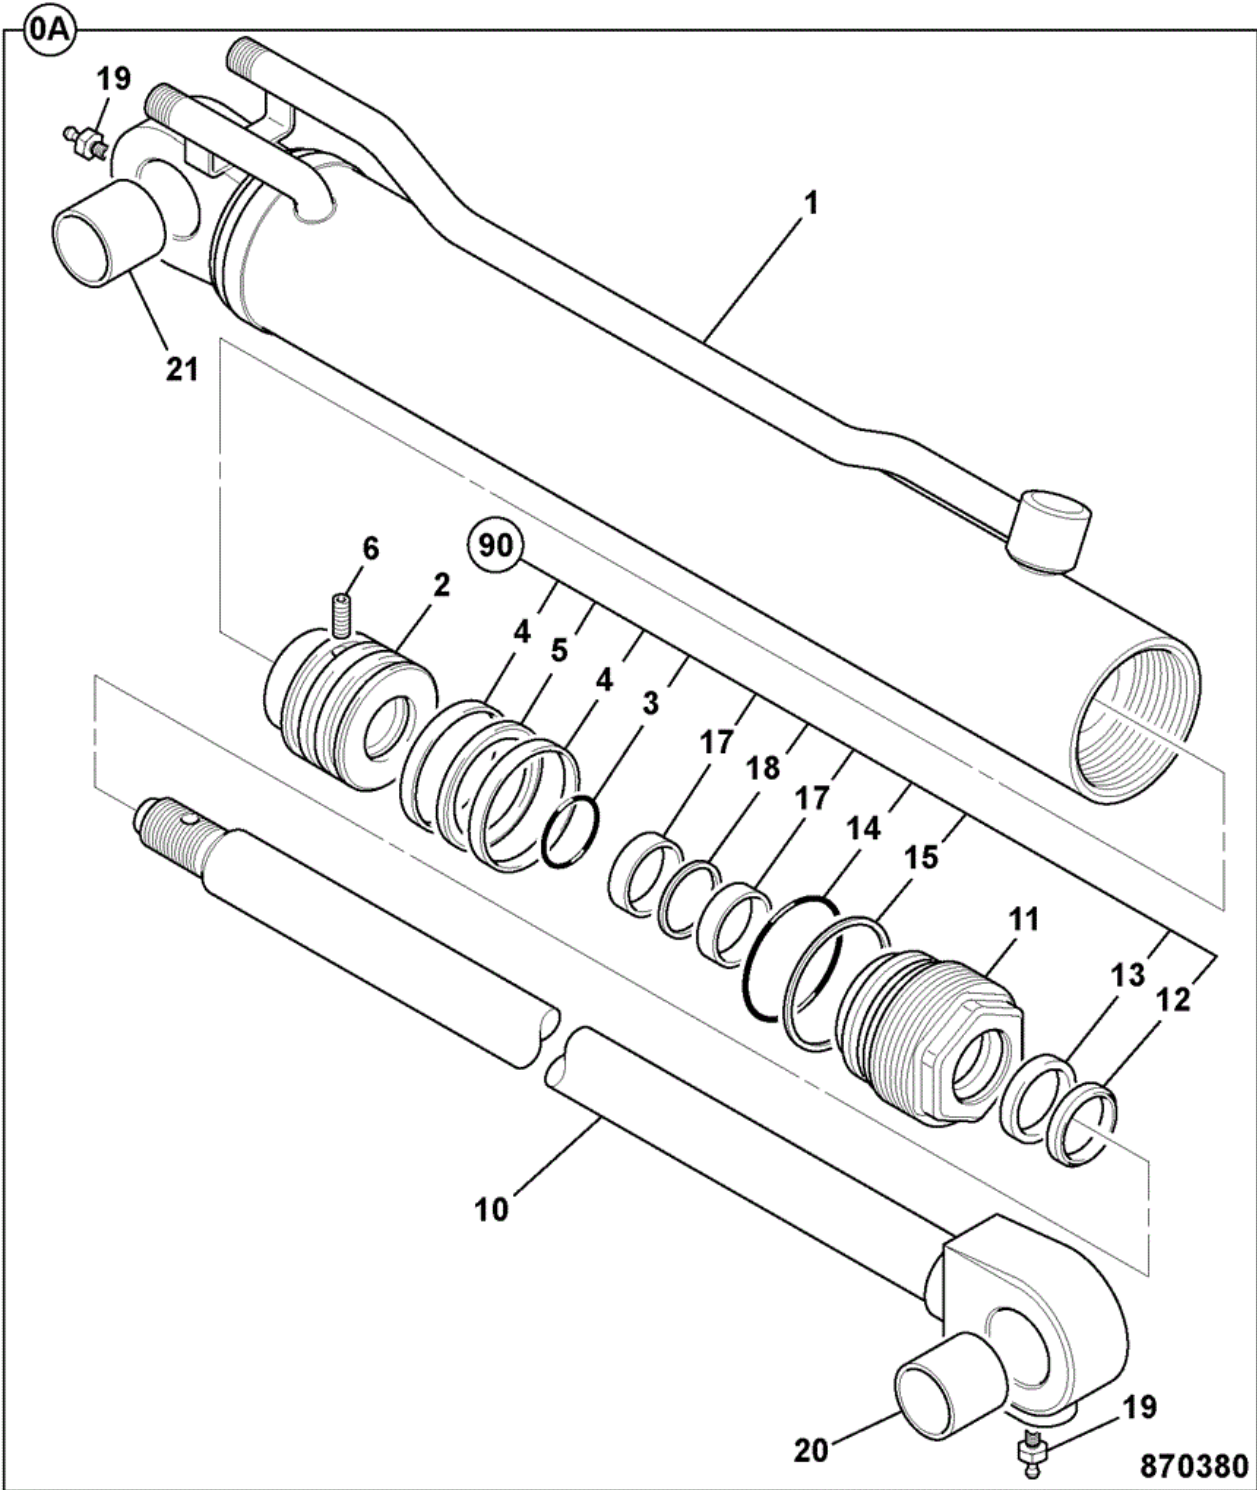

9822/0635 E475-1-1 RAMS BUCKET CROWD

Item	Part #	Change No	Description	Usage Code	QTY
A	239/00198		Ram Bucket		1
1	551/90647		Cylinder Ram/Tube		1
2	551/90614		Piston Head		1