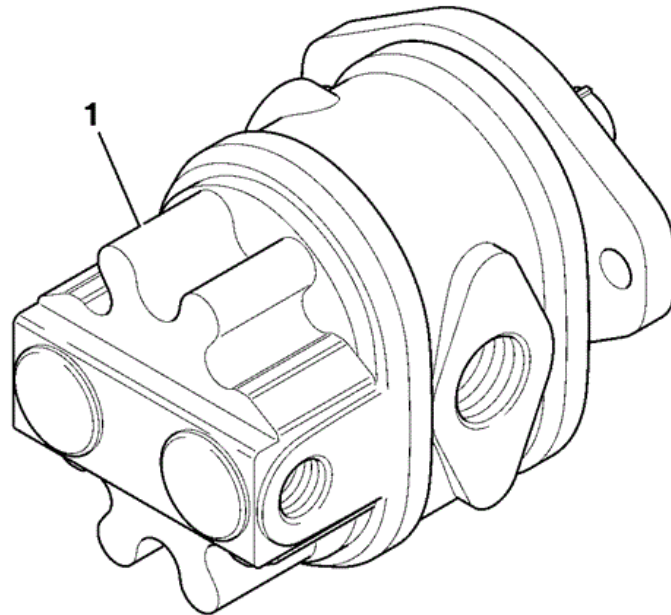

JCB 9822/0635 E190-1-1 OTHER HYDRAULIC CIRCUITS TRACK
 HYDRAULICS

239-00154-9

Item	Part #	Change No	Description	Usage Code	QTY
1	816/90003		Adapter tee, M/M/F		1

2	1620/2051		Adaptor 1/4"BSP x 9/16"SAE	20
3	1620/2063		Adaptor 1/4BSP x 3/4SAE	4
4	20/925544		Motor Track single speed	2
5	239/00192		Ram Dozer	1
6	332/R0604		Ram Extension	1
7	45/920120		Joint 9 Port Rotary	1
8	611/80241		Hose 570mm l	1
9	611/80242		Hose 320mm l	1
10	611/80243		Hose 500mm l	1
11	611/80244		Hose 595mm l	1
12	332/L9015		Hose 1/4 BSP HP 630mm	3
14	816/81023		Plug 9/16SAE	1
15	1620/2050		Adaptor 1/4BSP x 7/16SAE	2
16	332/L9014		Hose 1/4 BSP HP 630mm	3
17	332/W2359		Adapter elbow 9/16"UNF	1
18	816/90618		Adaptor elbow 1/4	1

JCB 9822/0635 E200-5-1 PUMP/MOTOR INSTALLATION
ASSEMBLIES MAIN PUMP

915170

Item	Part #	Change No	Description	Usage Code	QTY
1	20/925718		Pump		1

JCB 9822/0635 E290-5-1 OTHER HYDRAULIC MOTORS TRACK
 MOTOR

Item	Part #	Change No	Description	Usage Code	QTY
1	20/925544		Motor Track single speed		1

2	:20/951671		Kit seal	1
3	:20/951059		Kit shaft	1
4	:20/951670		Plate swash	1
5	20/951019		Kit cylinder barrel	1
6	:20/904517		Valve assembly,	1
7	20/902537		Capscrew socket head	1
8	:20/951061		Pin	1
9	****		'See Remark' <i>See item 10</i>	1
10	:20/951672		Kit valve body	1

9822/0635 E300-1-1 VALVE INSTALLATION ASSEMBLIES

VALVE BLOCK

333-R0394-1

Item	Part #	Change No	Description	Usage Code	QTY
1	25/223389		Valve Section, Track		1

2	25/223391		Valve Section	1
3	25/223391		Valve Section	1
4	25/223391		Valve Section	1
5	25/223395		Valve Section, Track Out	1
6	335/B8668		Valve PTO	1
7	25/223394		Body Section, Dozer	1
8	335/B8669		Valve Bucket	1
9	335/B8670		Valve Boom	1
10	25/223389		Valve Section, Track	1