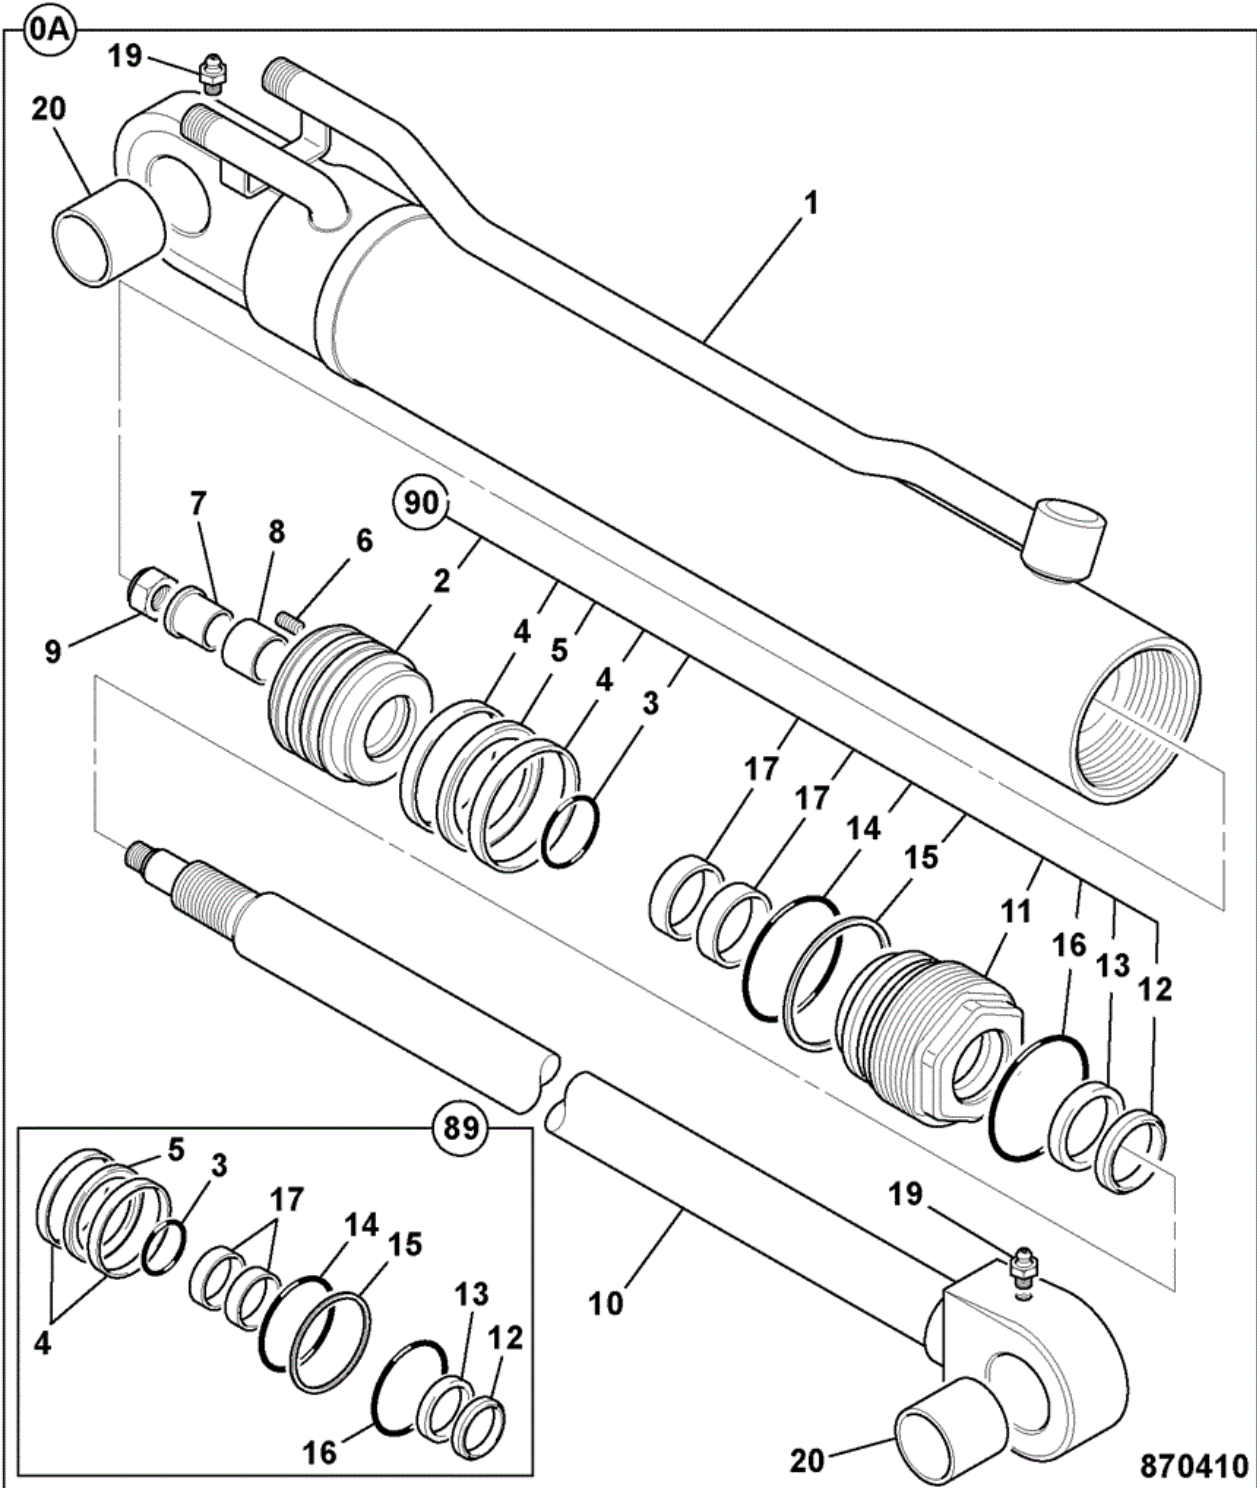

JCB 9822/0635 E460-1-1 RAMS BOOM

Item	Part #	Change No	Description	Usage Code	QTY
A	239/00200		Ram Boom		1
1	551/90621		Cylinder Cyl/Tube		1
2	551/90622		Piston Head		1