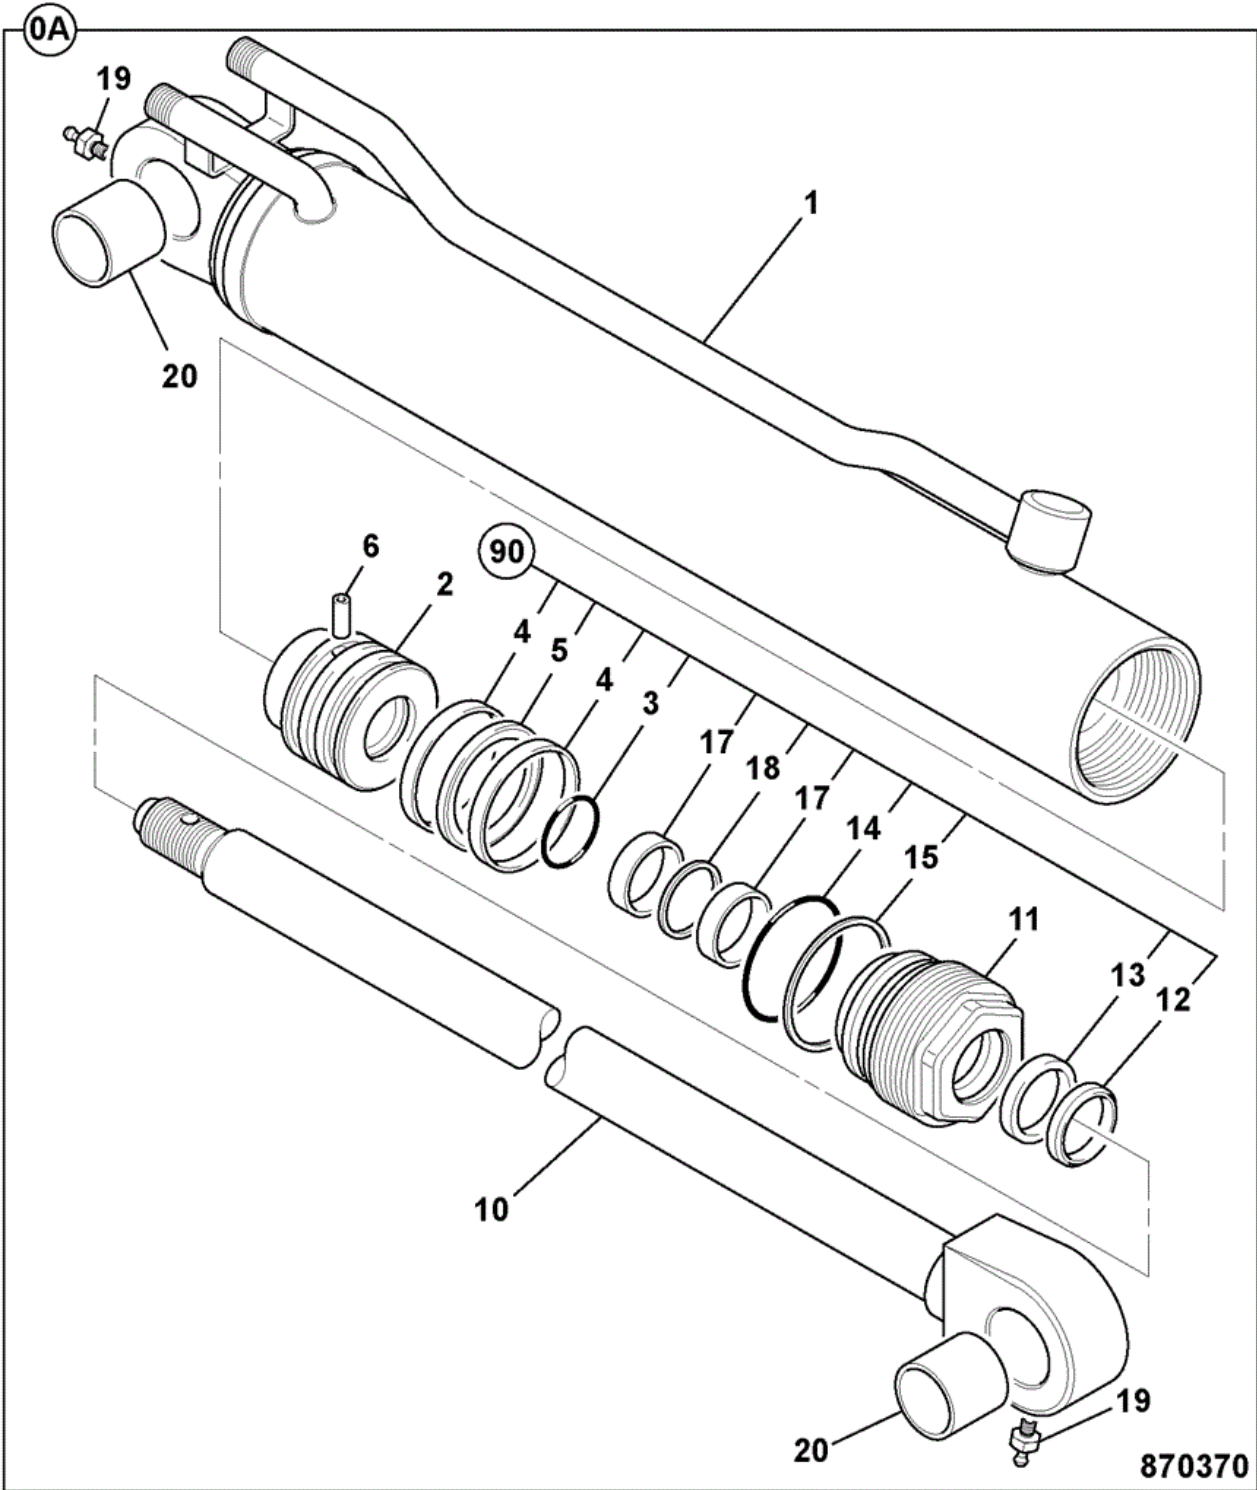

9822/0635 E465-1-1 RAMS DIPPER

Item	Part #	Change No	Description	Usage Code	QTY
A	239/00199		Ram Dipper		1
1	551/90634		Cylinder Cyl/Tube		1
2	551/90635		Piston Head		1