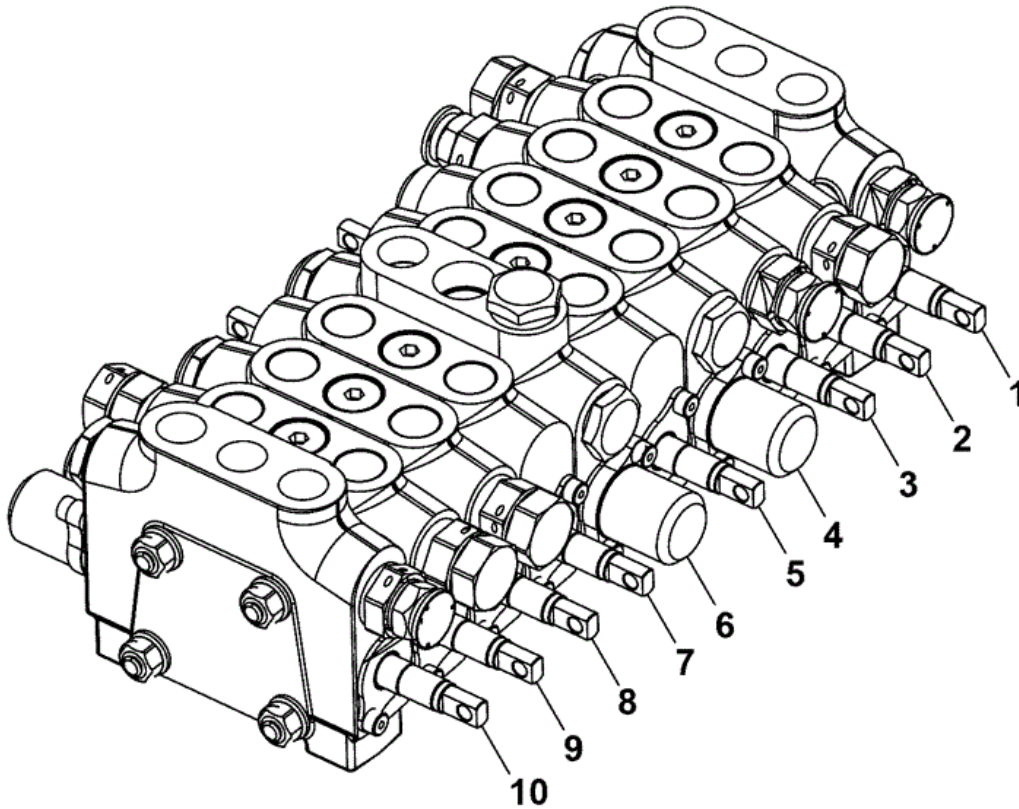

JCB 9822/0635 E190-1-1 OTHER HYDRAULIC CIRCUITS TRACK
 HYDRAULICS

239-00154-9

Item	Part #	Change No	Description	Usage Code	QTY
1	816/90003		Adapter tee, M/M/F		1

2	1620/2051		Adaptor 1/4"BSP x 9/16"SAE	20
3	1620/2063		Adaptor 1/4BSP x 3/4SAE	4
4	20/925544		Motor Track single speed	2
5	239/00192		Ram Dozer	1
6	332/R0604		Ram Extension	1
7	45/920120		Joint 9 Port Rotary	1
8	611/80241		Hose 570mm l	1
9	611/80242		Hose 320mm l	1
10	611/80243		Hose 500mm l	1
11	611/80244		Hose 595mm l	1
12	332/L9015		Hose 1/4 BSP HP 630mm	3
14	816/81023		Plug 9/16SAE	1
15	1620/2050		Adaptor 1/4BSP x 7/16SAE	2
16	332/L9014		Hose 1/4 BSP HP 630mm	3
17	332/W2359		Adapter elbow 9/16"UNF	1
18	816/90618		Adaptor elbow 1/4	1

JCB 9822/0635 E200-5-1 PUMP/MOTOR INSTALLATION
ASSEMBLIES MAIN PUMP

915170

Item	Part #	Change No	Description	Usage Code	QTY
1	20/925718		Pump		1

JCB 9822/0635 E290-5-1 OTHER HYDRAULIC MOTORS TRACK
 MOTOR

Item	Part #	Change No	Description	Usage Code	QTY
1	20/925544		Motor Track single speed		1

2	:20/951671		Kit seal	1
3	:20/951059		Kit shaft	1
4	:20/951670		Plate swash	1
5	20/951019		Kit cylinder barrel	1
6	:20/904517		Valve assembly,	1
7	20/902537		Capscrew socket head	1
8	:20/951061		Pin	1
9	****		'See Remark' <i>See item 10</i>	1
10	:20/951672		Kit valve body	1

9822/0635 E300-1-1 VALVE INSTALLATION ASSEMBLIES

VALVE BLOCK

333-R0394-1

Item	Part #	Change No	Description	Usage Code	QTY
1	25/223389		Valve Section, Track		1

2	25/223391		Valve Section	1
3	25/223391		Valve Section	1
4	25/223391		Valve Section	1
5	25/223395		Valve Section, Track Out	1
6	335/B8668		Valve PTO	1
7	25/223394		Body Section, Dozer	1
8	335/B8669		Valve Bucket	1
9	335/B8670		Valve Boom	1
10	25/223389		Valve Section, Track	1