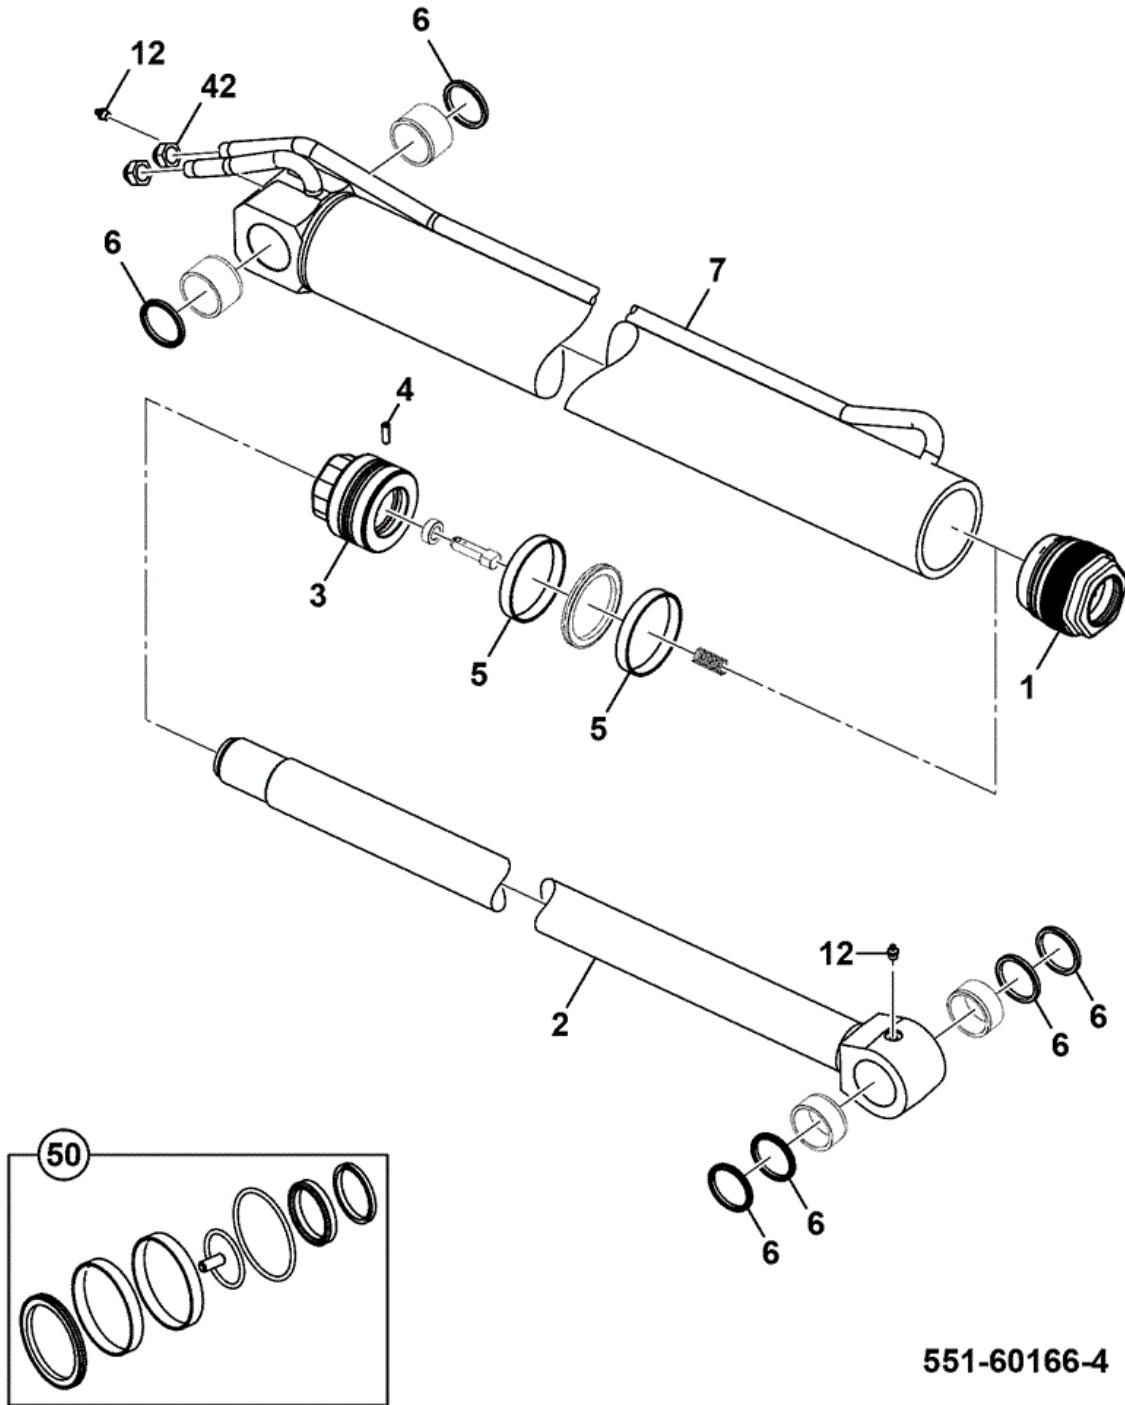

Item	Part #	Change No	Description	Usage Code	QTY
1	20/925544		Motor Track single speed		1

2	:20/951671		Kit seal	1
3	:20/951059		Kit shaft	1
4	:20/951670		Plate swash	1
5	20/951019		Kit cylinder barrel	1
6	:20/904517		Valve assembly,	1
7	20/902537		Capscrew socket head	1
8	:20/951061		Pin	1
9	****		'See Remark' <i>See item 10</i>	1
10	:20/951672		Kit valve body	1

9822/0635 E300-1-1 VALVE INSTALLATION ASSEMBLIES

VALVE BLOCK

333-R0394-1

Item	Part #	Change No	Description	Usage Code	QTY
1	25/223389		Valve Section, Track		1

2	25/223391		Valve Section	1
3	25/223391		Valve Section	1
4	25/223391		Valve Section	1
5	25/223395		Valve Section, Track Out	1
6	335/B8668		Valve PTO	1
7	25/223394		Body Section, Dozer	1
8	335/B8669		Valve Bucket	1
9	335/B8670		Valve Boom	1
10	25/223389		Valve Section, Track	1

9822/0635 E445-1-1 RAMS SLEW/SWING 50x25

551-60166-4

Item	Part #	Change No	Description	Usage Code	QTY
1	594/14319		Kit - end cap service		1
2	590/40636		Rod Piston		1
3	595/26700		Piston head		1

4	826/01182		Dowel	1
5	2411/7915		Ring wear	2
6	2411/1127		Seal	1
7	551/70166		Cylinder Cyl/Tube	1
12	816/60056		Nipple Grease	2
18	****		Thinners Paint	1
19	****		Primer buff	1
20	****		Paint yellow	1
42	816/90499		Cap G1/4 HBU special	2
50	991/00097		Kit-seal	1