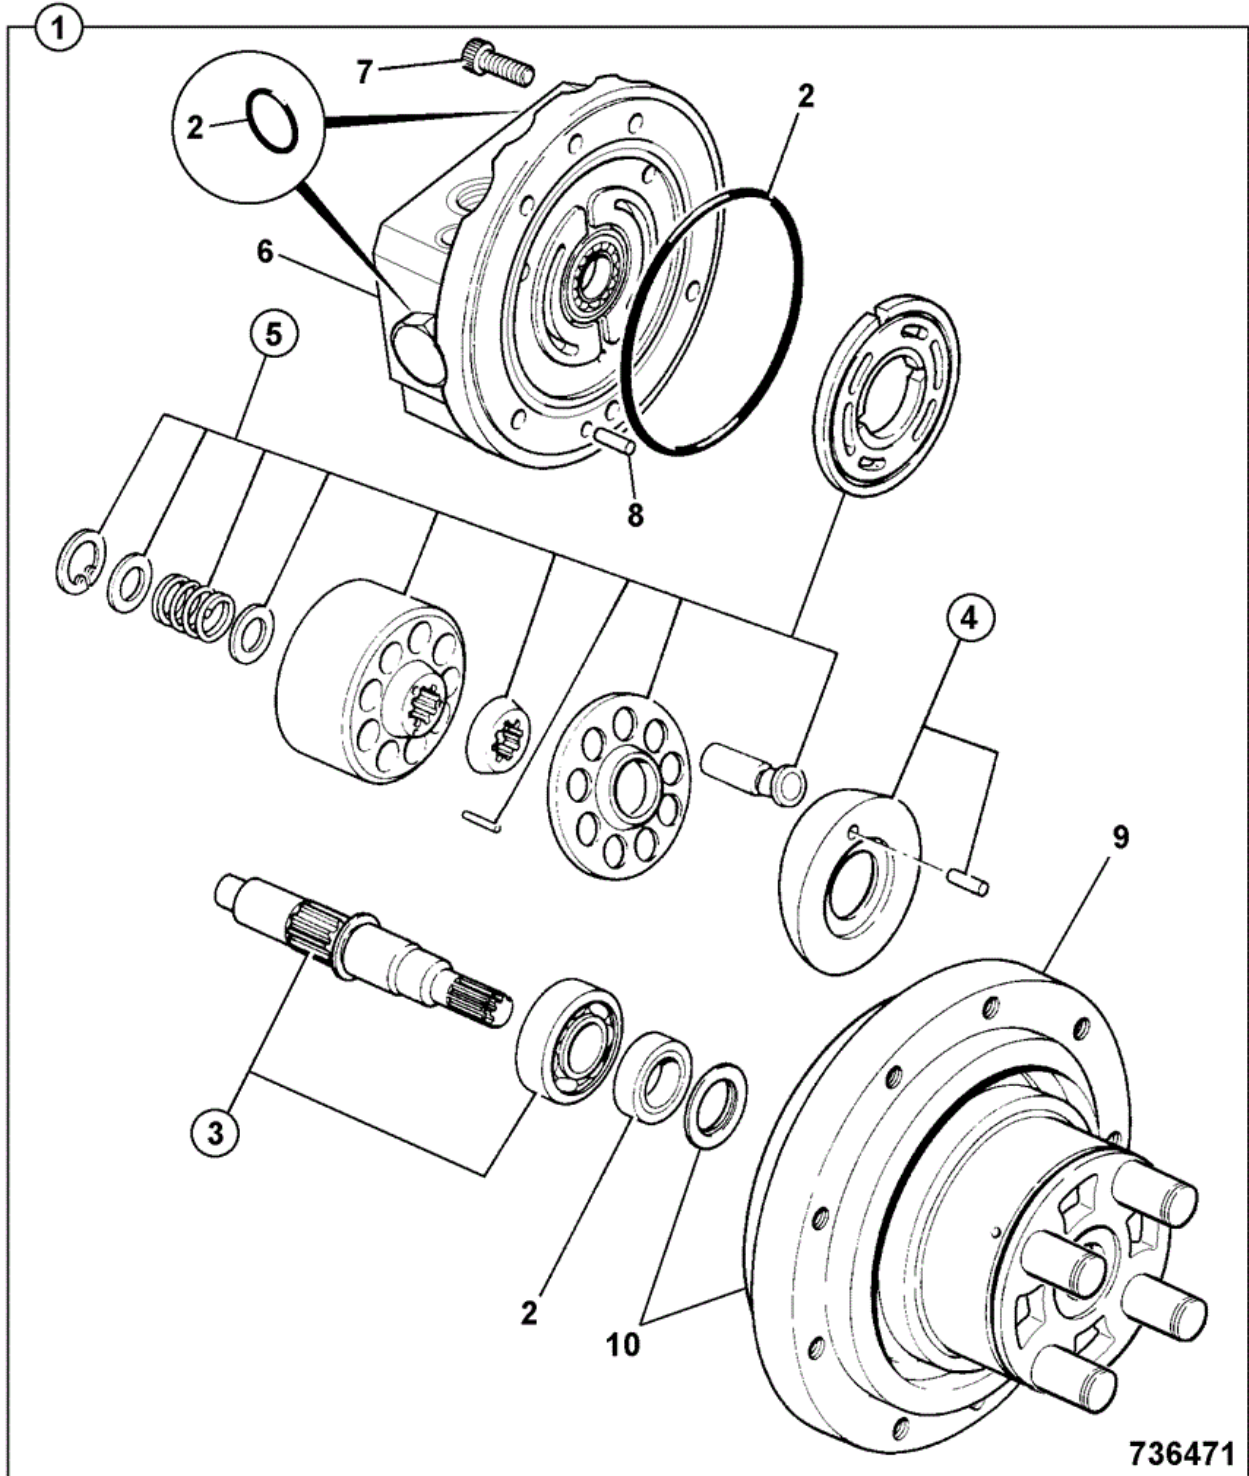

JCB 9822/0635 E190-1-1 OTHER HYDRAULIC CIRCUITS TRACK
 HYDRAULICS

239-00154-9

Item	Part #	Change No	Description	Usage Code	QTY
1	816/90003		Adapter tee, M/M/F		1

2	1620/2051		Adaptor 1/4"BSP x 9/16"SAE	20
3	1620/2063		Adaptor 1/4BSP x 3/4SAE	4
4	20/925544		Motor Track single speed	2
5	239/00192		Ram Dozer	1
6	332/R0604		Ram Extension	1
7	45/920120		Joint 9 Port Rotary	1
8	611/80241		Hose 570mm l	1
9	611/80242		Hose 320mm l	1
10	611/80243		Hose 500mm l	1
11	611/80244		Hose 595mm l	1
12	332/L9015		Hose 1/4 BSP HP 630mm	3
14	816/81023		Plug 9/16SAE	1
15	1620/2050		Adaptor 1/4BSP x 7/16SAE	2
16	332/L9014		Hose 1/4 BSP HP 630mm	3
17	332/W2359		Adapter elbow 9/16"UNF	1
18	816/90618		Adaptor elbow 1/4	1

JCB 9822/0635 E200-5-1 PUMP/MOTOR INSTALLATION
ASSEMBLIES MAIN PUMP

915170

Item	Part #	Change No	Description	Usage Code	QTY
1	20/925718		Pump		1

JCB 9822/0635 E290-5-1 OTHER HYDRAULIC MOTORS TRACK
 MOTOR

Item	Part #	Change No	Description	Usage Code	QTY
1	20/925544		Motor Track single speed		1

2	:20/951671		Kit seal	1
3	:20/951059		Kit shaft	1
4	:20/951670		Plate swash	1
5	20/951019		Kit cylinder barrel	1
6	:20/904517		Valve assembly,	1
7	20/902537		Capscrew socket head	1
8	:20/951061		Pin	1
9	****		'See Remark' <i>See item 10</i>	1
10	:20/951672		Kit valve body	1

9822/0635 E300-1-1 VALVE INSTALLATION ASSEMBLIES

VALVE BLOCK

333-R0394-1

Item	Part #	Change No	Description	Usage Code	QTY
1	25/223389		Valve Section, Track		1

2	25/223391		Valve Section	1
3	25/223391		Valve Section	1
4	25/223391		Valve Section	1
5	25/223395		Valve Section, Track Out	1
6	335/B8668		Valve PTO	1
7	25/223394		Body Section, Dozer	1
8	335/B8669		Valve Bucket	1
9	335/B8670		Valve Boom	1
10	25/223389		Valve Section, Track	1