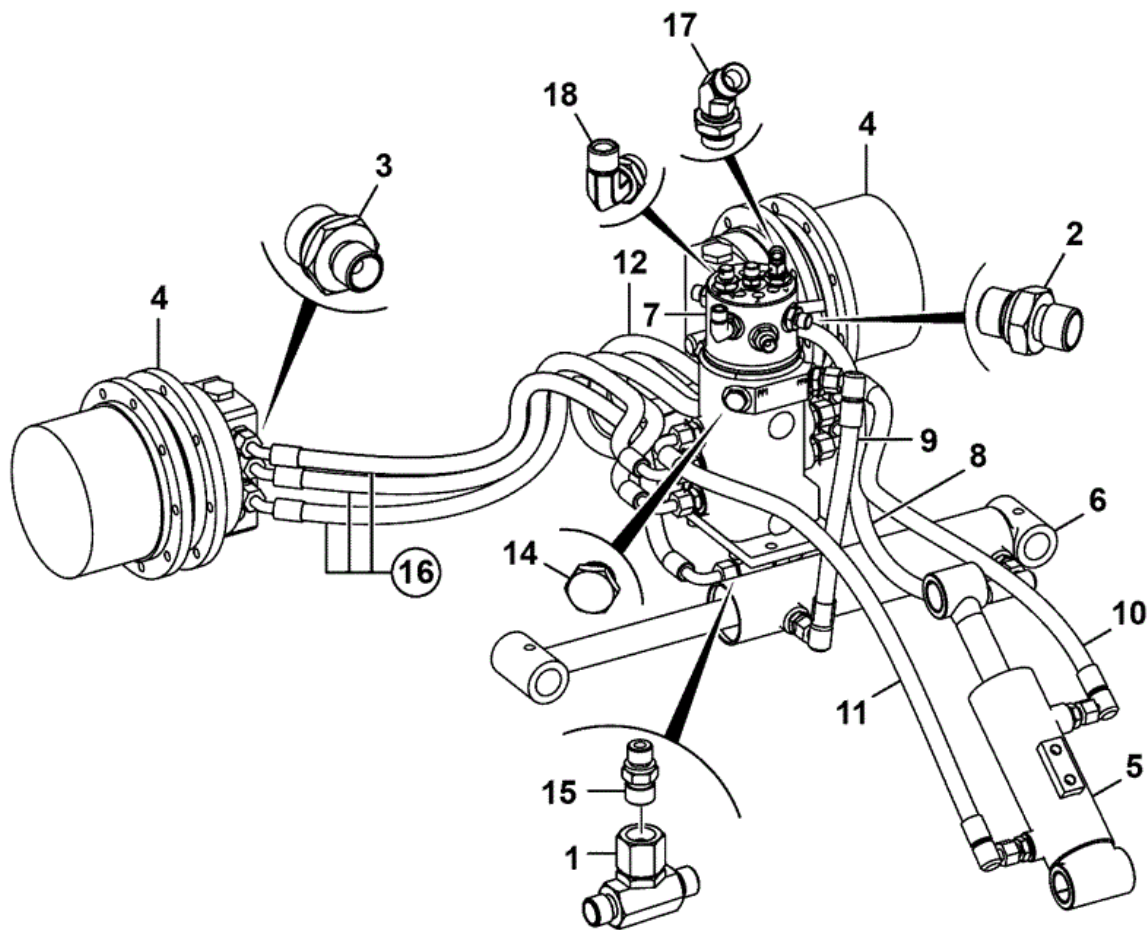

JCB 9822/0635 E190-1-1 OTHER HYDRAULIC CIRCUITS TRACK
 HYDRAULICS

239-00154-9

Item	Part #	Change No	Description	Usage Code	QTY
1	816/90003		Adapter tee, M/M/F		1

2	1620/2051		Adaptor 1/4"BSP x 9/16"SAE	20
3	1620/2063		Adaptor 1/4BSP x 3/4SAE	4
4	20/925544		Motor Track single speed	2
5	239/00192		Ram Dozer	1
6	332/R0604		Ram Extension	1
7	45/920120		Joint 9 Port Rotary	1
8	611/80241		Hose 570mm l	1
9	611/80242		Hose 320mm l	1
10	611/80243		Hose 500mm l	1
11	611/80244		Hose 595mm l	1
12	332/L9015		Hose 1/4 BSP HP 630mm	3
14	816/81023		Plug 9/16SAE	1
15	1620/2050		Adaptor 1/4BSP x 7/16SAE	2
16	332/L9014		Hose 1/4 BSP HP 630mm	3
17	332/W2359		Adapter elbow 9/16"UNF	1
18	816/90618		Adaptor elbow 1/4	1

JCB 9822/0635 E200-5-1 PUMP/MOTOR INSTALLATION
ASSEMBLIES MAIN PUMP

915170

Item	Part #	Change No	Description	Usage Code	QTY
1	20/925718		Pump		1

JCB 9822/0635 E290-5-1 OTHER HYDRAULIC MOTORS TRACK
 MOTOR

Item	Part #	Change No	Description	Usage Code	QTY
1	20/925544		Motor Track single speed		1

2	:20/951671		Kit seal	1
3	:20/951059		Kit shaft	1
4	:20/951670		Plate swash	1
5	20/951019		Kit cylinder barrel	1
6	:20/904517		Valve assembly,	1
7	20/902537		Capscrew socket head	1
8	:20/951061		Pin	1
9	****		'See Remark' <i>See item 10</i>	1
10	:20/951672		Kit valve body	1

9822/0635 E300-1-1 VALVE INSTALLATION ASSEMBLIES

VALVE BLOCK

333-R0394-1

Item	Part #	Change No	Description	Usage Code	QTY
1	25/223389		Valve Section, Track		1

2	25/223391		Valve Section	1
3	25/223391		Valve Section	1
4	25/223391		Valve Section	1
5	25/223395		Valve Section, Track Out	1
6	335/B8668		Valve PTO	1
7	25/223394		Body Section, Dozer	1
8	335/B8669		Valve Bucket	1
9	335/B8670		Valve Boom	1
10	25/223389		Valve Section, Track	1