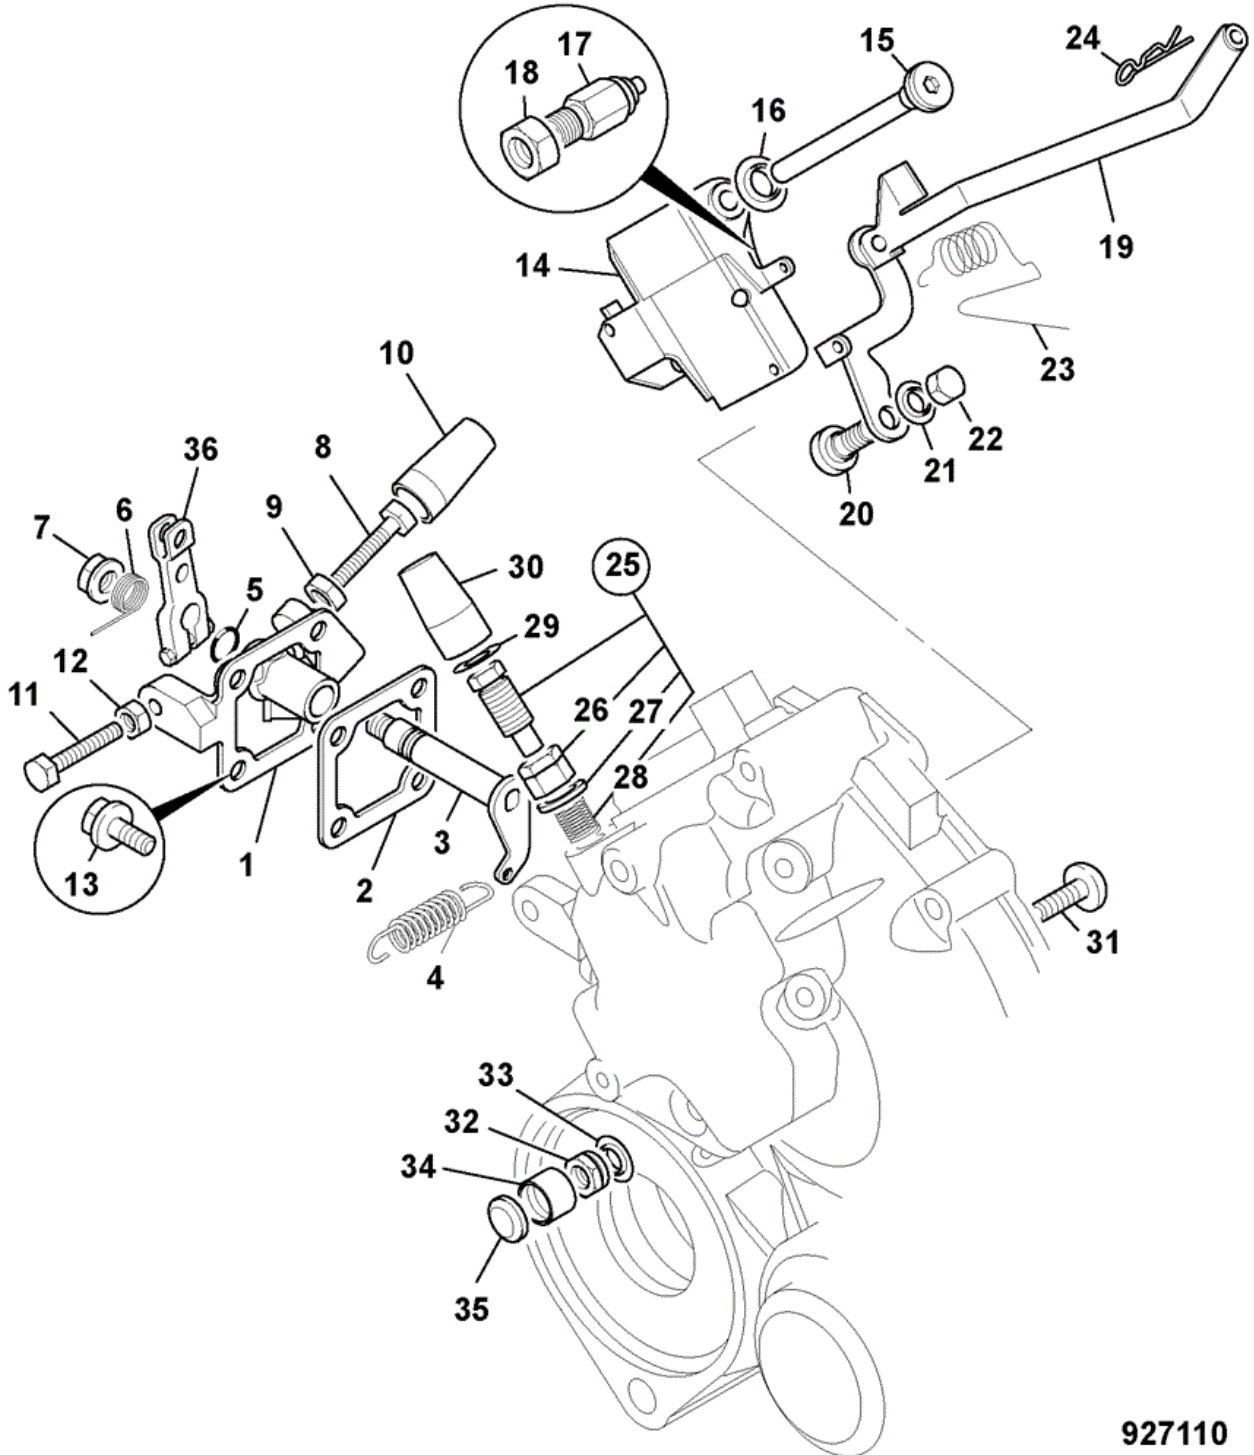

JCB 9802/5520 N1-6-1 TIMING CASE CAMSHAFT & GEARS

930160

Item	Part #	Change No	Description	Usage Code	QTY
1	02/634815		Camshaft Assembly		1
2	:02/630068		Key		1

3	:02/630081		Bearing	1
4	:02/634210		Spacer	1
6	:02/634816		Gear Camshaft	1
7	:02/634740		Tappet .	1
8	02/634817		Plate .	1
9	02/630545		Gasket gasket	1
10	02/630102		Screw	3
11	02/634818		Cover Timing Case	1
12	02/630089		Pin	1
13	02/634819		Gasket Timing Case	1
14	02/630092		Seal front oil	1
15	826/10729		Screw	5
16	826/10777		Screw	5
17	02/630134		Washer spring	2
18	02/630096		Nut	1
19	02/630102		Screw	1
20	02/630101		Plate	1
21	02/630103		Screw	1
22	02/634820		Plate .	2
23	02/634821		O Ring .	2
24	02/634822		Bolt .	2
25	02/634116		Nut	2
26	02/634821		O Ring .	1
27	02/634824		Bearing Holder Assembly	1
30	02/630079		O Ring	1

9802/5520 N1-6-2 TIMING LEVERS ARMS & SPRINGS

927110

Item	Part #	Change No	Description	Usage Code	QTY
1	02/634743		Bracket .		1
2	02/634770		Gasket .		1

3	02/634739		Lever Arm	1
4	02/634773		Spring .	1
5	02/630493		O Ring	1
6	02/634771		Spring .	1
7	02/630078		Nut	1
8	826/10742		Screw	1
9	826/10743		Nut	1
10	02/634166		Cap anti-tamper	1
11	826/10742		Screw	1
12	1370/0101Z		Nut (M6)	1
13	02/630071		Screw	4
14	02/634736		Bracket Lever Arm	1
14	02/630108		Washer	1
15	02/634738		Shaft .	1
16	02/634837		Seal O-Ring	1
17	02/634825		Sensor Speed	1
18	02/634717		Nut .	1
19	02/634826		Lever .	1
20	02/634737		Pivot Pin Bolt	1
21	02/630266		Washer	1
22	02/634720		Nut .	1
23	02/634774		Spring .	1
24	02/630111		Pin	1
25	02/634827		Bolt Assembly	1
26	:826/10738		Nut	1
27	:02/630308		Washer	1
28	:02/634775		Spring .	1
29	02/634776		Ring .	1
30	02/634828		Cap Anti Tamper	1
31	02/634749		Bolt .	1
32	02/634716		Nut .	1
33	02/630266		Washer	1
34	02/634760		Cap Anti Tamper	1
35	02/634723		Cap .	1
36	02/634742		Lever .	1