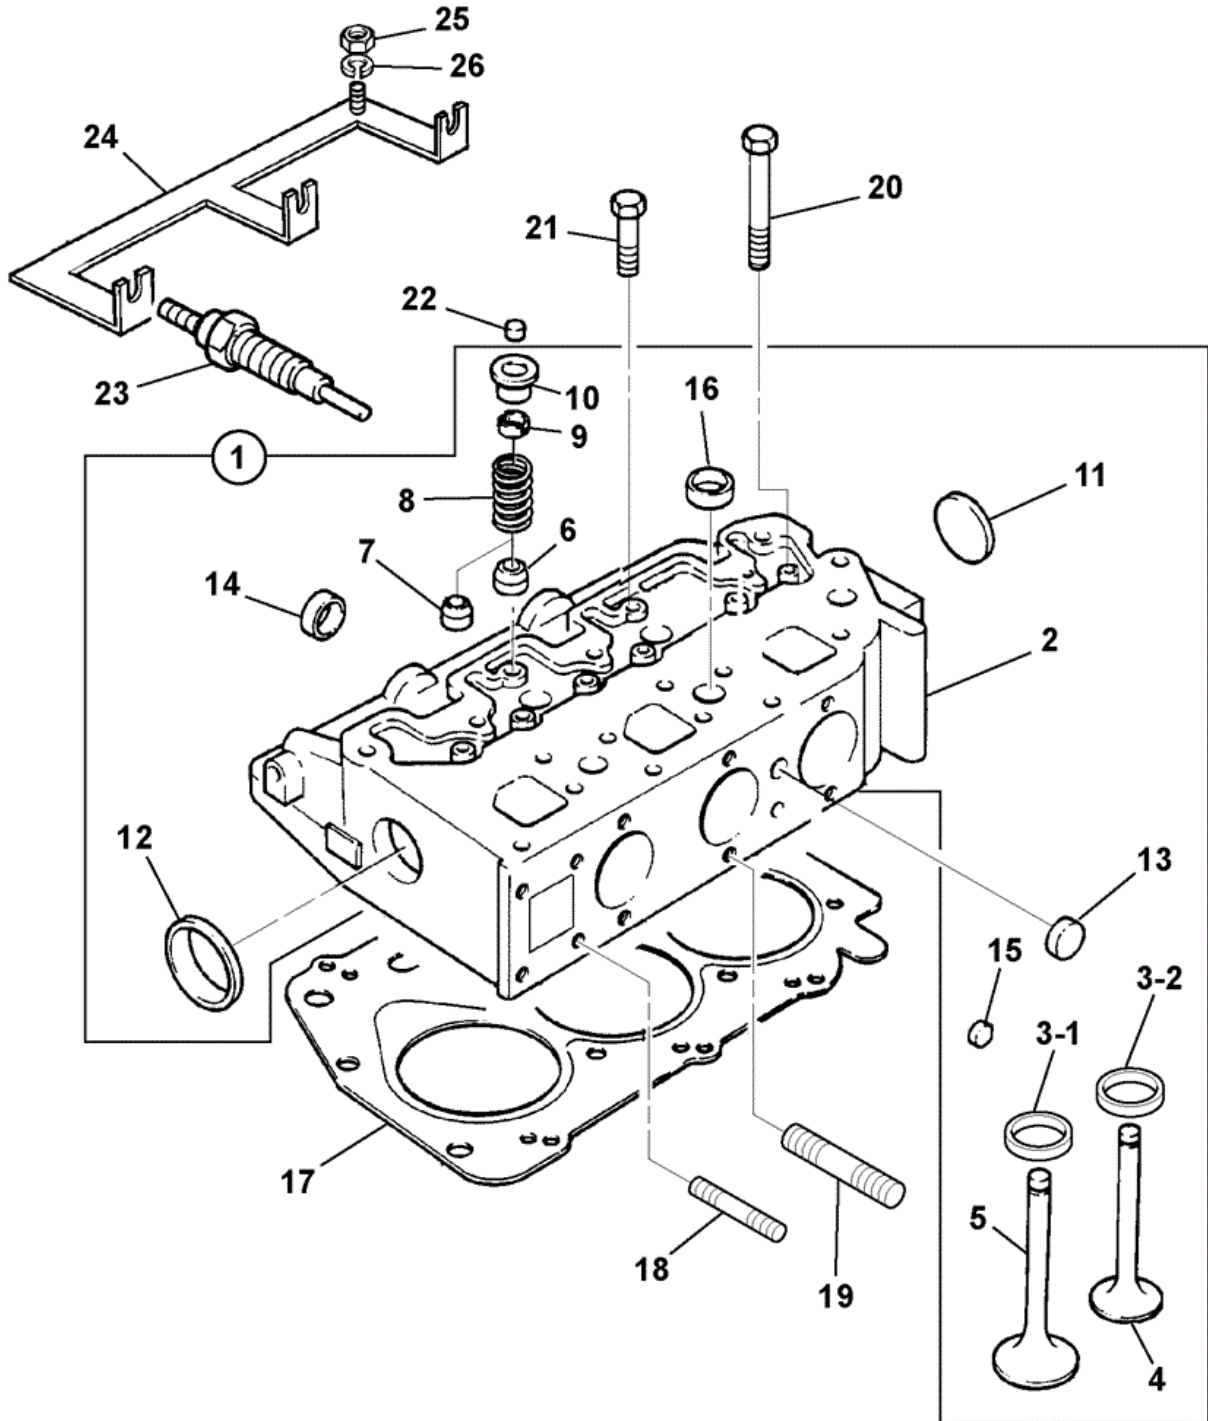

JCB 9802/5520 N2-1-1 CYLINDER HEAD 403D-11 TIER-3

927830

Item	Part #	Change No	Description	Usage Code	QTY
1	02/634829		Cylinder Head Assembly		1
2	****		None serviced part		1