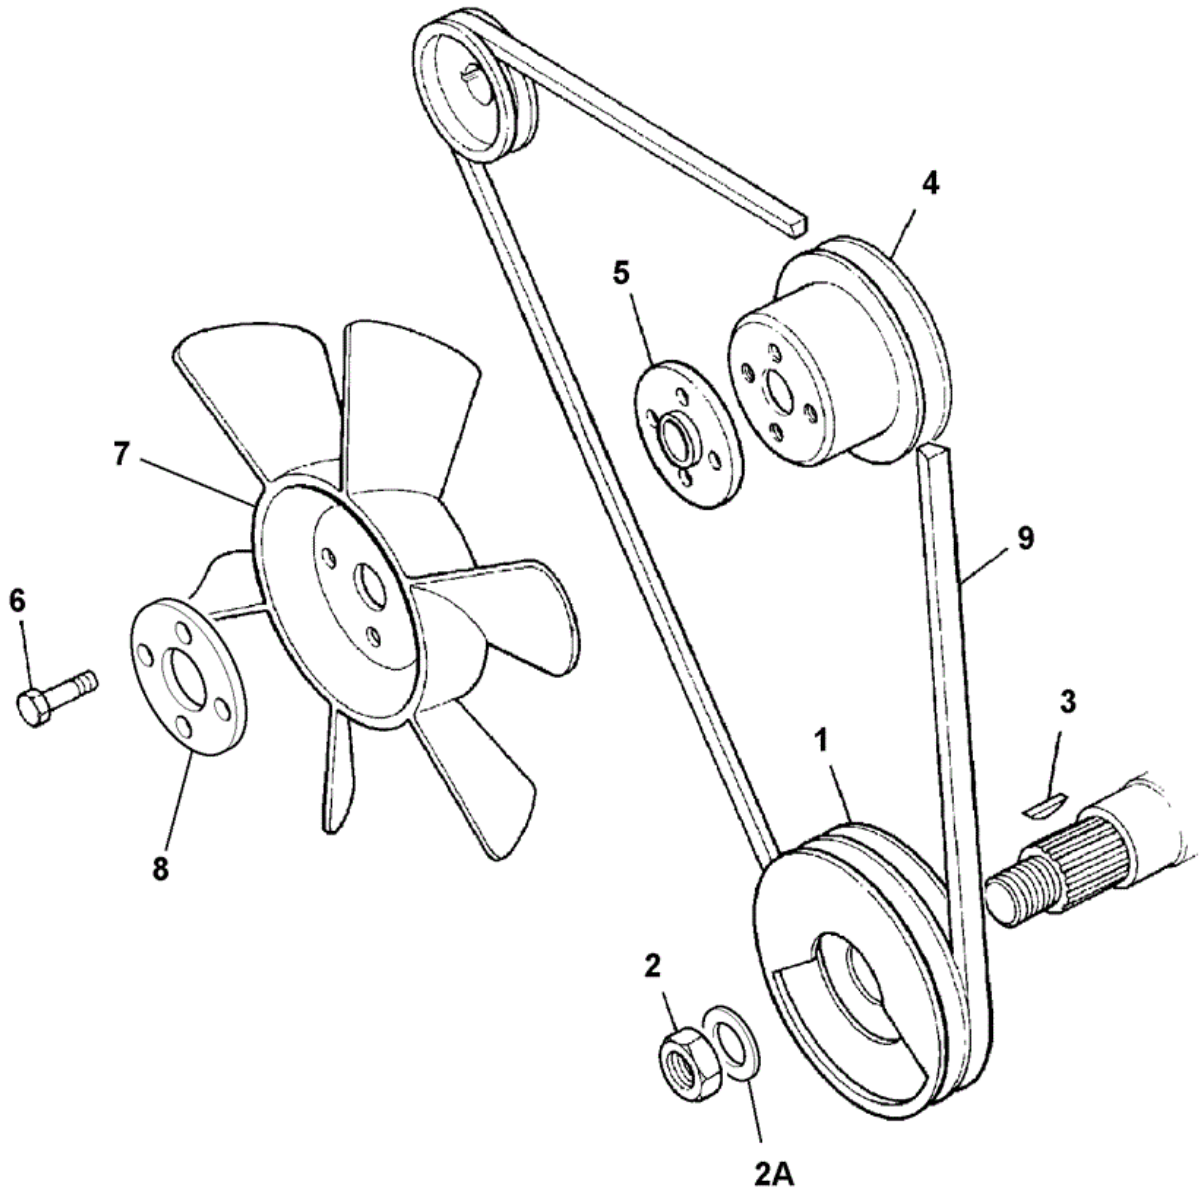

9802/5520 N1-5-1 FAN,PULLEYS,BELT 403D-11 TIER-3

741440

Item	Part #	Change No	Description	Usage Code	QTY
1	02/630066		Pulley crankshaft		1
2	02/630067		Nut		1