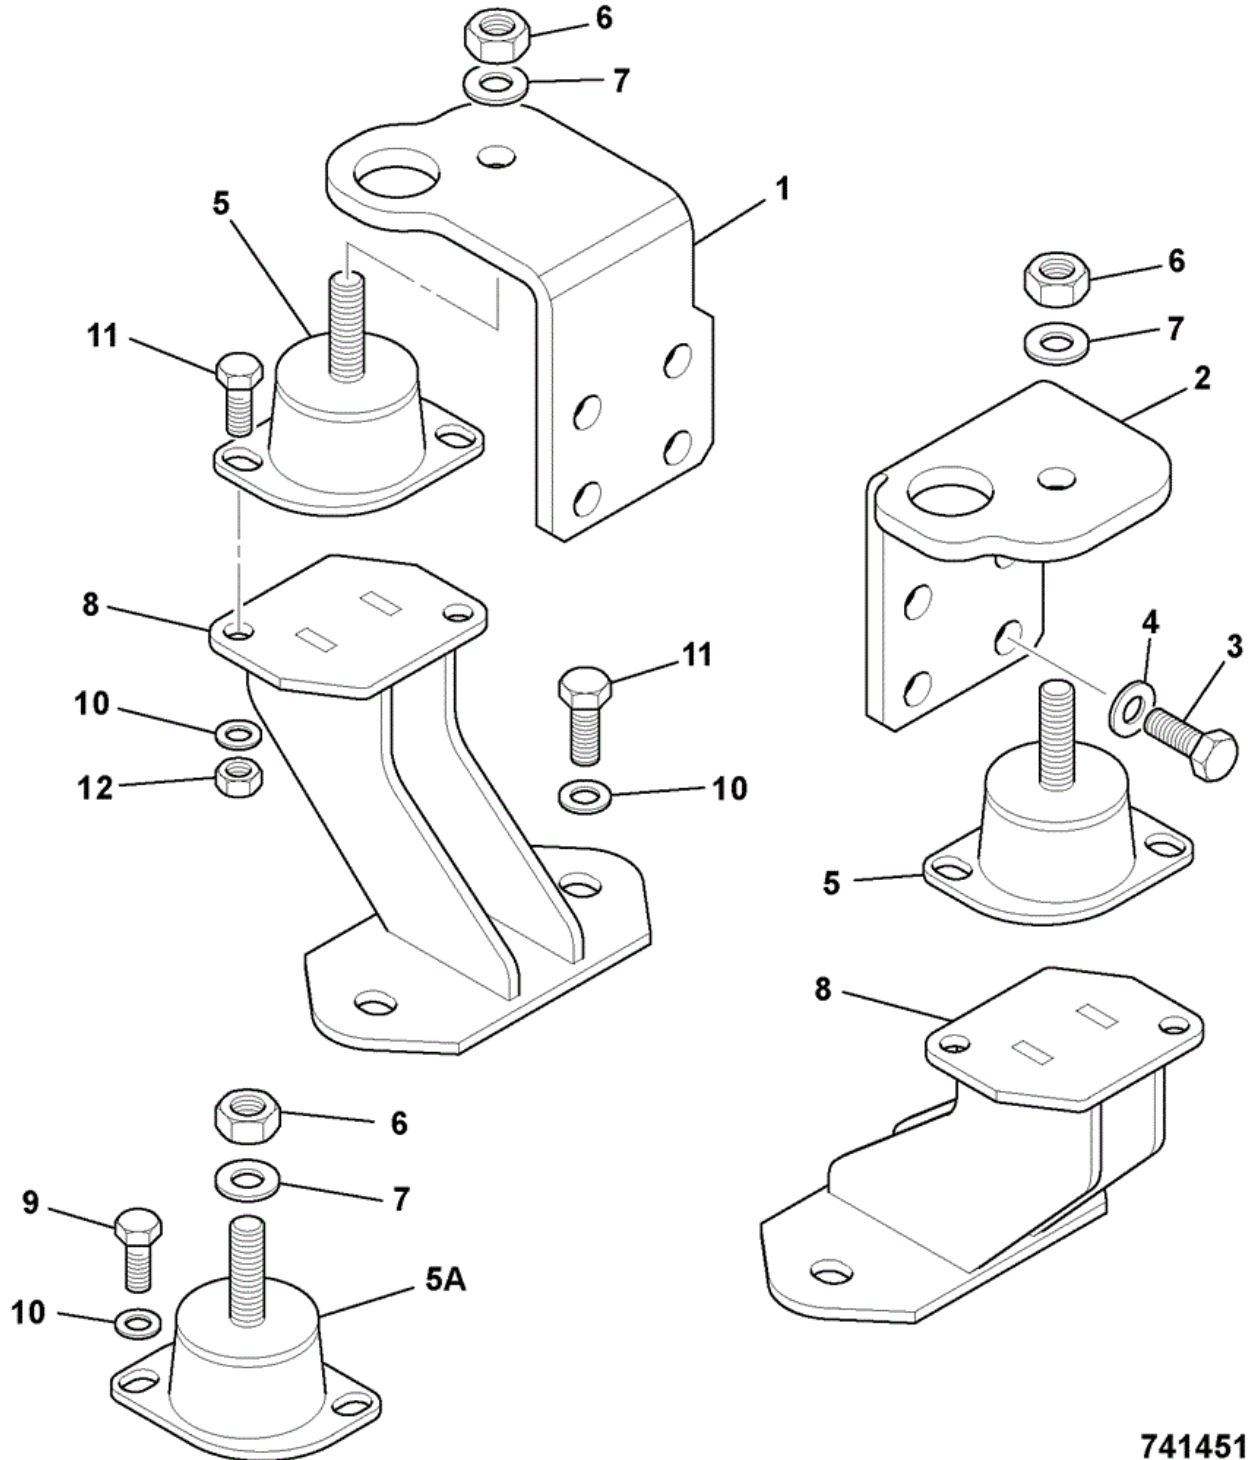

9802/5520 N1-6-2 TIMING LEVERS ARMS & SPRINGS

927110

Item	Part #	Change No	Description	Usage Code	QTY
1	02/634743		Bracket .		1
2	02/634770		Gasket .		1

3	02/634739		Lever Arm	1
4	02/634773		Spring .	1
5	02/630493		O Ring	1
6	02/634771		Spring .	1
7	02/630078		Nut	1
8	826/10742		Screw	1
9	826/10743		Nut	1
10	02/634166		Cap anti-tamper	1
11	826/10742		Screw	1
12	1370/0101Z		Nut (M6)	1
13	02/630071		Screw	4
14	02/634736		Bracket Lever Arm	1
14	02/630108		Washer	1
15	02/634738		Shaft .	1
16	02/634837		Seal O-Ring	1
17	02/634825		Sensor Speed	1
18	02/634717		Nut .	1
19	02/634826		Lever .	1
20	02/634737		Pivot Pin Bolt	1
21	02/630266		Washer	1
22	02/634720		Nut .	1
23	02/634774		Spring .	1
24	02/630111		Pin	1
25	02/634827		Bolt Assembly	1
26	:826/10738		Nut	1
27	:02/630308		Washer	1
28	:02/634775		Spring .	1
29	02/634776		Ring .	1
30	02/634828		Cap Anti Tamper	1
31	02/634749		Bolt .	1
32	02/634716		Nut .	1
33	02/630266		Washer	1
34	02/634760		Cap Anti Tamper	1
35	02/634723		Cap .	1
36	02/634742		Lever .	1

9802/5520 N1-8-1 ENGINE MOUNTINGS

741451

Item	Part #	Change No	Description	Usage Code	QTY
1	332/R9206		Bracket engine mounting		1
2	332/R9238		Bracket engine mounting		1

3	826/10994		Screw hex head M12x25 fine pitch	9
4	823/00309		Washer hardened (13mm x 23mm x 2.7mm)	9
5	332/S5912		Mounting engine anti-vibration	2
5A	331/65851		Mounting Engine 65 Shore Hardness	1
6	1370/0403D		Nut Lock M12	3
7	1420/0009D		Washer (M12)	3
8	332/R9622		Bracket engine mounting	2
9	1315/0414D		Screw M10x60	2
10	1420/0008D		Washer (M10)	10
11	1315/0408D		Setscrew M10 x 30	8
12	1370/0303D		Nut Self Lock M10	4
99	****		Unit Power-8018 Assembly	1