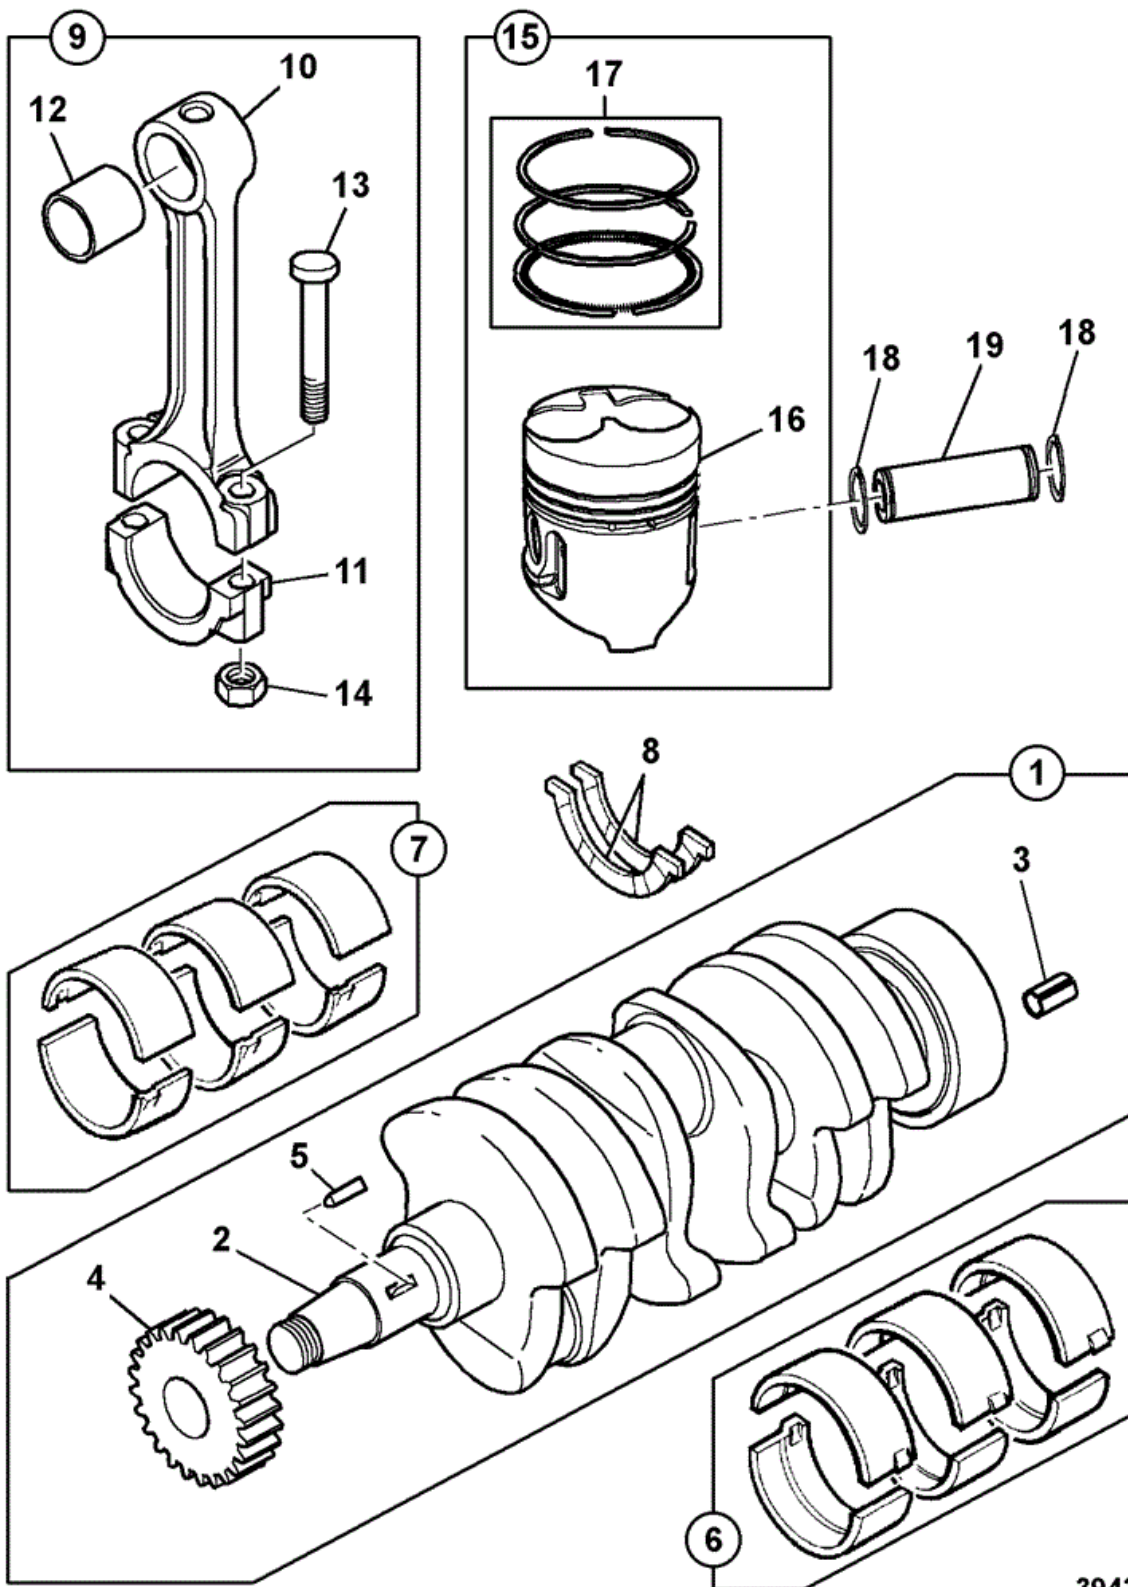

JCB 9802/5520 N1-3-1 ENGINE BLOCK 403D-11 TIER-3 FROM S/N TBA 03/2008

930170

Item	Part #	Change No	Description	Usage Code	QTY
1	****		None serviced part		1

2	02/630933		Plug D=18mm	1
3	02/634206		Plug core D=25mm	1
4	02/630934		Plug D=35mm	2
5	02/634207		Plug core D=40mm	1
6	02/634207		Plug core D=40mm	1
7	02/630007		Plug 8.4mm	3
8	02/630456		Plug D=40mm	4
9	02/630008		Hub	1
10	02/630030		Circlip	1
11	02/634805		Bush .	1
11	02/634806		Bush -0.25mm	1
12	02/630013		Bearing	1
13	02/630014		Plug core D=45mm	1
14	02/630015		Bearing	1
15	02/630016		Dowel	2
16	02/630017		Dowel	2
17	02/630018		Dowel	2
18	02/630019		Pin	2
19	826/10775		Stud	2
20	826/10720		Stud	1
21	02/630022		Stud	1
22	02/630548		Cap bearing assembly	1
25	:02/630024		Dowel	2
26	:02/630025		Screw	2
27	02/630549		Cap cap bearing	1
30	:02/630024		Dowel	1
31	:02/630025		Screw	2
32	02/630564		Cap cap bearing	1
35	:02/630024		Dowel	2
36	:02/630567		Bolt	2
37	02/630532		Bolt caphead	1
38	02/630532		Bolt caphead	1
39	02/630029		Screw	2
40	02/630544		Seal oil	1
41	02/630366		Plate flywheel backplate	1
42	826/10776		Screw	8
43	02/634112		Screw	2
44	02/630007		Plug 8.4mm	1
45	02/630005		Plug D=5.4mm	1
46	02/630456		Plug D=40mm	1
47	02/630007		Plug 8.4mm	1
48	02/630222		Washer thrust	1

394390

Item	Part #	Change No	Description	Usage Code	QTY
1	02/634809		Crankshaft .		1
2	****		None serviced part		1
3	:02/630043		Pin		1
4	:02/634810		Gear Crankshaft		1
5	:02/630042		Key		1

6	02/630547		Kit-bearing main standard	1
6	02/634812		Kit Main Bearing -0.25mm	1
7	02/630571		Kit-bearing big end	1
7	02/634813		Kit Big End Bearing -0.25mm	1
8	N/A		Not applicable not available	1
9	02/630570		Conrod	3
10	****		None serviced part	1
11	****		None serviced part	1
12	:02/630052		Bush small-end	1
13	:02/630053		Bolt	2
14	:02/630054		Nut	2
15	02/630997		Piston Piston assembly	3
16	:02/630997		Piston Piston assembly	1
17	:02/634814		Kit-piston ring	1
18	02/630059		Circlip	6
19	02/630058		Pin gudgeon	3