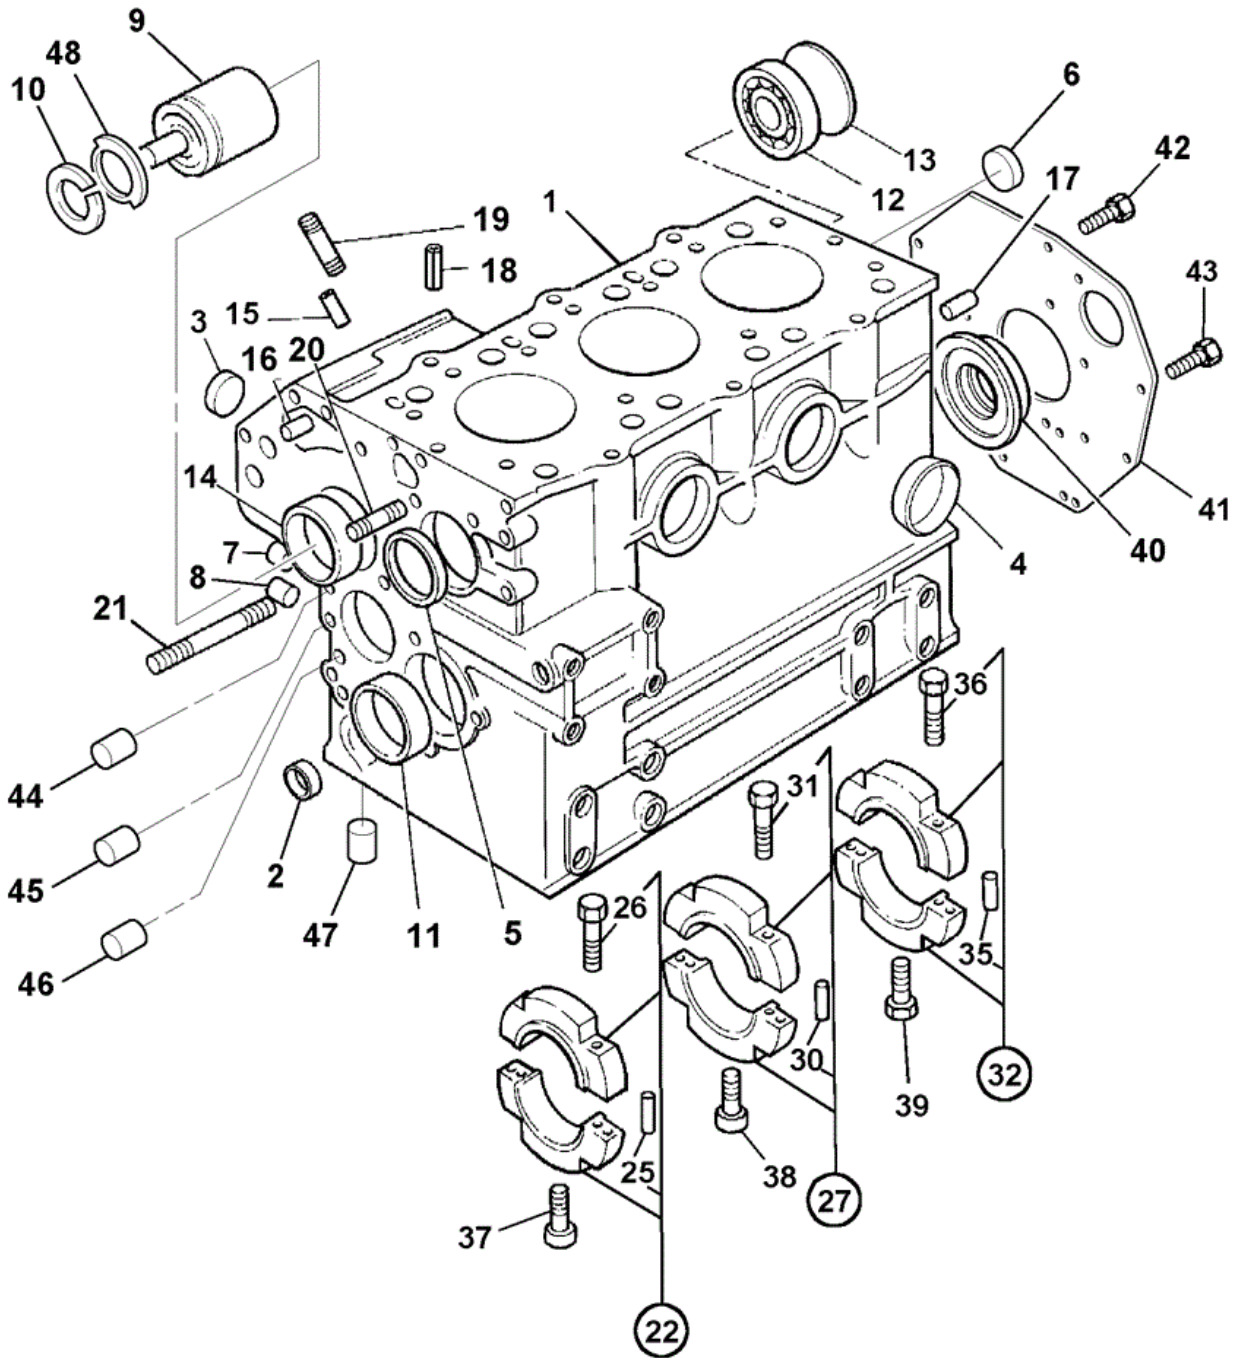

JCB 9802/5520 N1-3-1 ENGINE BLOCK 403D-11 TIER-3 FROM S/N TBA 03/2008

930170

Item	Part #	Change No	Description	Usage Code	QTY
1	****		None serviced part		1

2	02/630933		Plug D=18mm	1
3	02/634206		Plug core D=25mm	1
4	02/630934		Plug D=35mm	2
5	02/634207		Plug core D=40mm	1
6	02/634207		Plug core D=40mm	1
7	02/630007		Plug 8.4mm	3
8	02/630456		Plug D=40mm	4
9	02/630008		Hub	1
10	02/630030		Circlip	1
11	02/634805		Bush .	1
11	02/634806		Bush -0.25mm	1
12	02/630013		Bearing	1
13	02/630014		Plug core D=45mm	1
14	02/630015		Bearing	1
15	02/630016		Dowel	2
16	02/630017		Dowel	2
17	02/630018		Dowel	2
18	02/630019		Pin	2
19	826/10775		Stud	2
20	826/10720		Stud	1
21	02/630022		Stud	1
22	02/630548		Cap bearing assembly	1
25	:02/630024		Dowel	2
26	:02/630025		Screw	2
27	02/630549		Cap cap bearing	1
30	:02/630024		Dowel	1
31	:02/630025		Screw	2
32	02/630564		Cap cap bearing	1
35	:02/630024		Dowel	2
36	:02/630567		Bolt	2
37	02/630532		Bolt caphead	1
38	02/630532		Bolt caphead	1
39	02/630029		Screw	2
40	02/630544		Seal oil	1
41	02/630366		Plate flywheel backplate	1
42	826/10776		Screw	8
43	02/634112		Screw	2
44	02/630007		Plug 8.4mm	1
45	02/630005		Plug D=5.4mm	1
46	02/630456		Plug D=40mm	1
47	02/630007		Plug 8.4mm	1
48	02/630222		Washer thrust	1