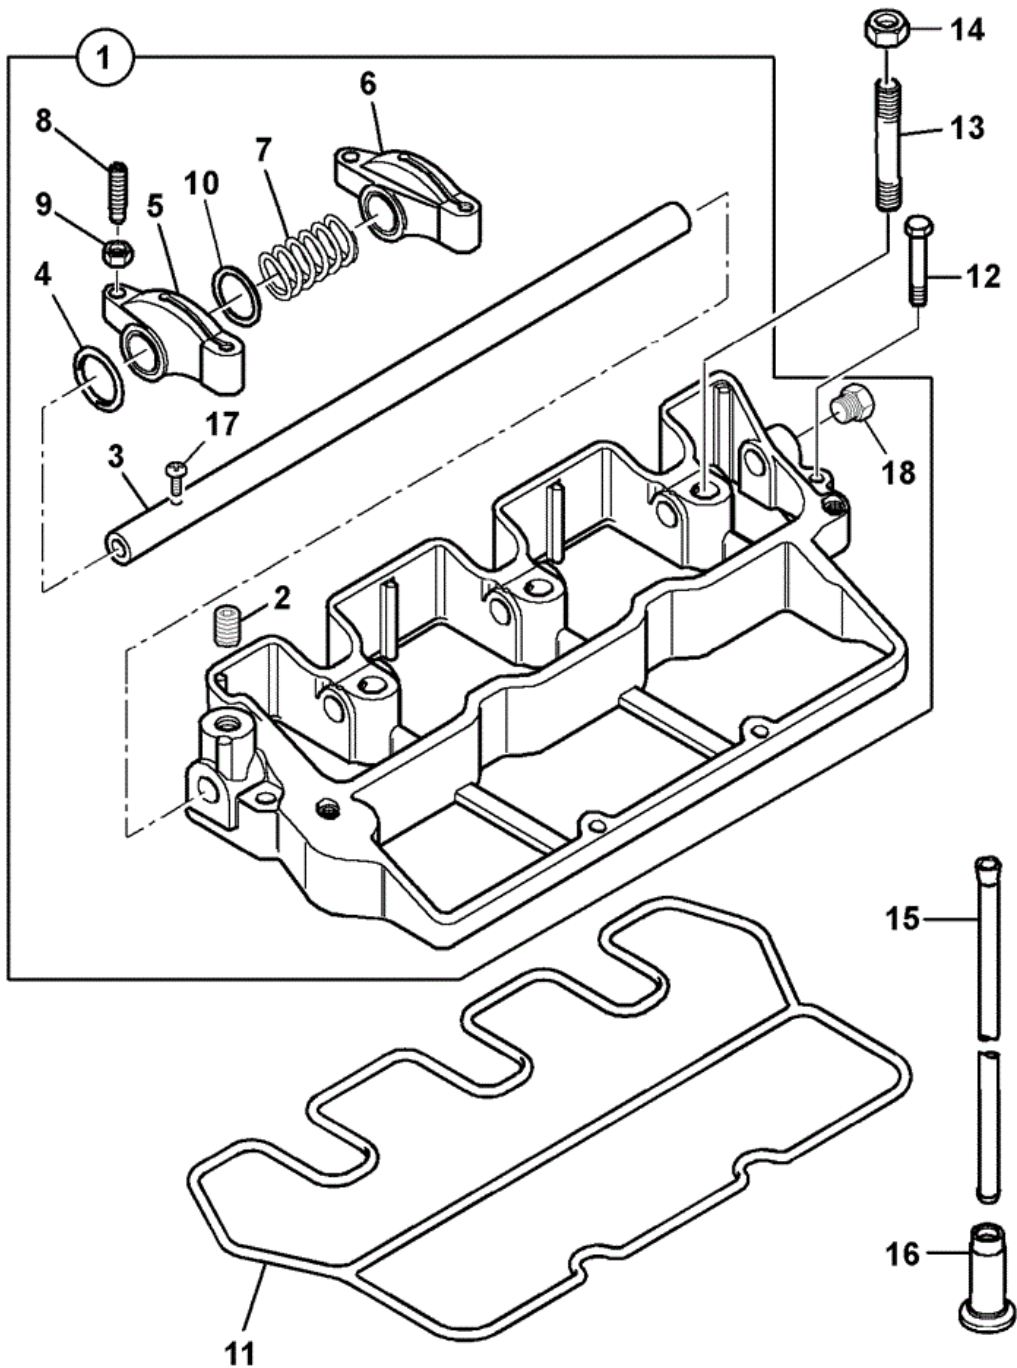

JCB 9802/5520 N2-1-1 CYLINDER HEAD 403D-11 TIER-3

927830

Item	Part #	Change No	Description	Usage Code	QTY
1	02/634829		Cylinder Head Assembly		1
2	****		None serviced part		1

3	:02/631335		Seat valve insert	A	3
3	N/A		Not applicable not available		0
4	:02/630146		Valve <i>Exhaust</i>	B	3
5	:02/630573		Valve <i>Inlet</i>	A	3
6	:02/630147		Seal exhaust valve <i>Exhaust</i>	A	3
7	:02/630142		Seal inlet valve <i>Inlet</i>	B	3
8	:02/630143		Spring valve		6
9	:02/630145		Collet		12
10	:02/630144		Cap		1
11	:02/630149		Plug D=30mm		1
12	:02/630149		Plug D=30mm		1
13	:02/630933		Plug D=18mm		2
14	:02/630933		Plug D=18mm		2
15	N/A		Not applicable not available		1
16	:02/630933		Plug D=18mm		4
17	02/630574		Gasket cylinder head 1.2mm		1
17	02/630575		Gasket cylinder head 1.3mm		1
18	02/630185		Stud		2
19	02/630185		Stud		2
20	02/630152		Screw		11
21	02/630153		Screw		3
22	02/630144		Cap		6
23	02/634830		Thermostart .		3
23	02/630576		Nut		3
24	02/634831		Rail Connector		1
25	02/630758		Nut		1
26	02/630759		Washer		1
27	02/630761		Lead <i>Not Shown</i>		1

JCB 9802/5520 N2-2-1 ROCKER ASSEMBLY PUSH RODS & TAPPETS

394281

Item	Part #	Change No	Description	Usage Code	QTY
1	02/630632		Shaft rocker assembly		1

Thank you so much for reading.
Please click the “Buy Now!”
button below to download the
complete manual.