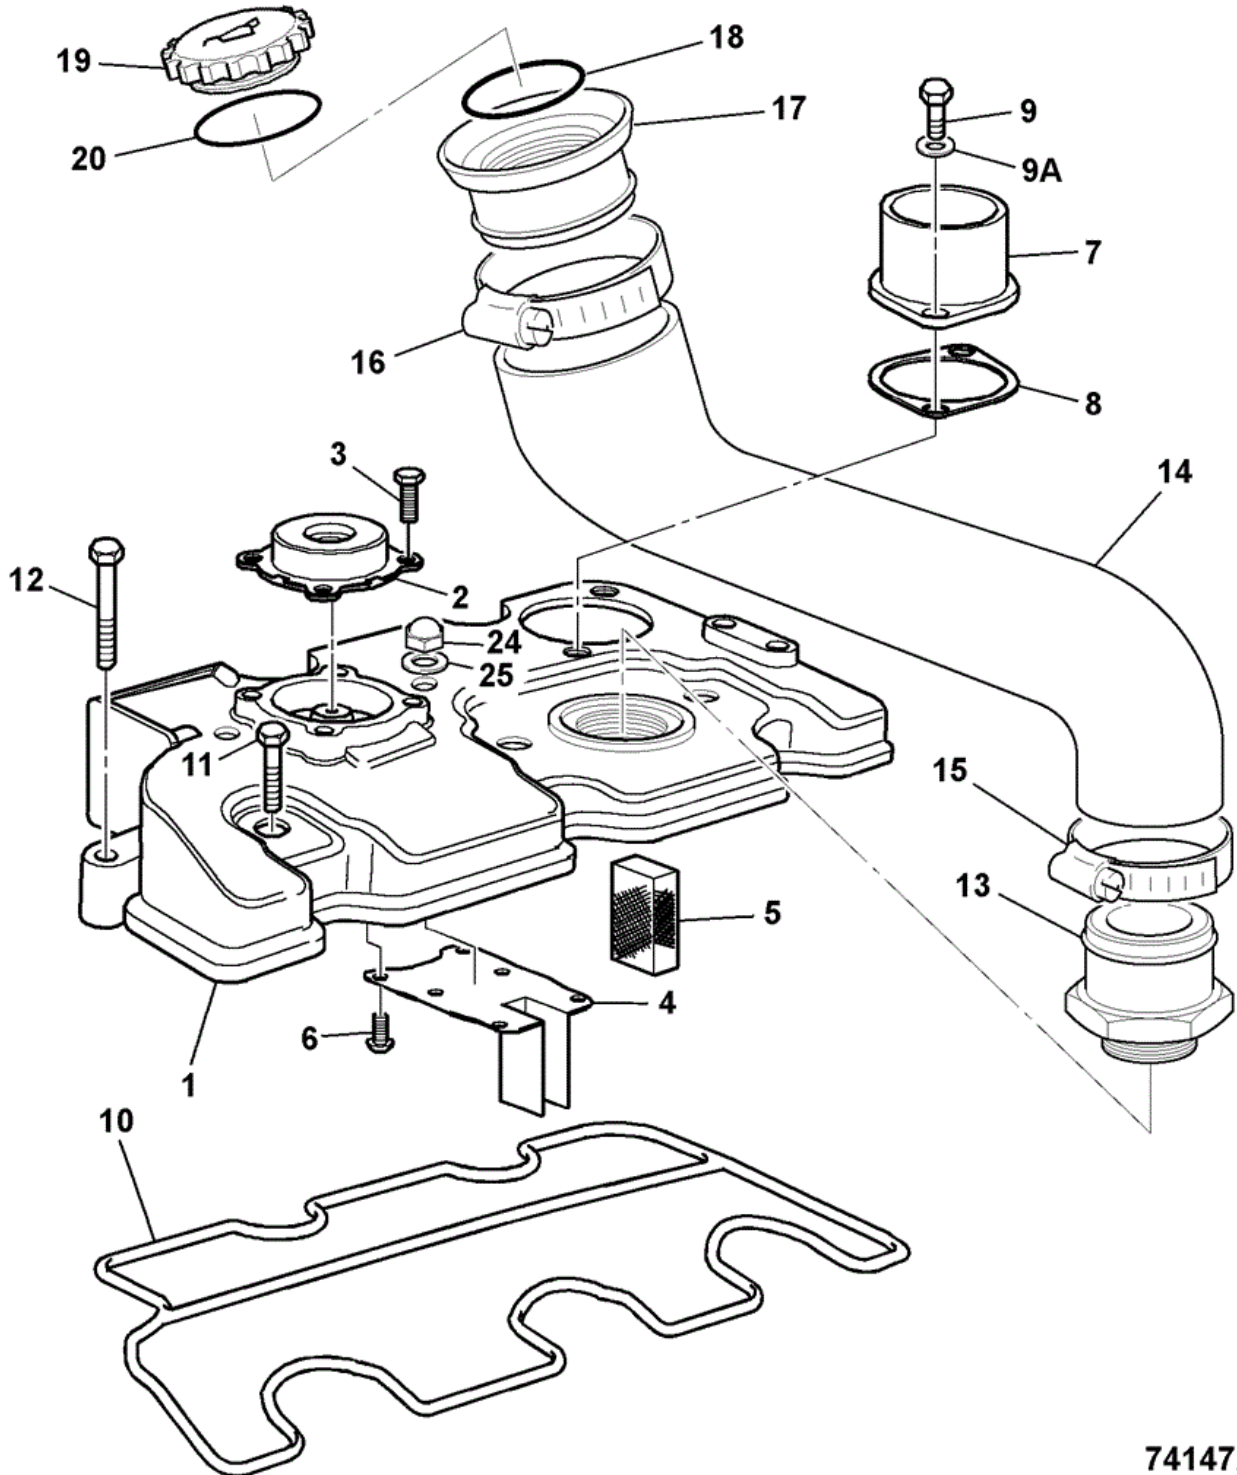

JCB 9822/0560 V240-1-1 ROCKER SHAFT PUSH RODS & TAPPETS

394281

Item	Part #	Change No	Description	Usage Code	QTY
1	02/630632		Shaft rocker assembly		1

2	:02/630392		Plug D=10mm	1
3	:02/630578		Shaft rocker	1
4	:02/630747		O Ring	1
5	:02/630751		Lever rocker, right hand	3
6	:02/630752		Lever rocker - left hand	3
7	:02/630166		Spring	2
8	:02/630167		Screw adjusting	6
9	:02/630168		Nut	6
10	:02/630756		Washer spacer	4
11	02/630581	Superseded	Gasket rocker cover	1
11	334/C0036		Joint Rocker Box	1
12	02/630832		Screw	2
13	02/630169		Stud	3
14	02/630078		Nut	3
15	02/632091		Rod push	6
16	02/630171		Tappet	6
17	02/630579		Screw	1
18	02/630746		Plug	1

JCB 9822/0560 V250-1-1 ROCKER COVER

741472

Item	Part #	Change No	Description	Usage Code	QTY
1	02/630590		Cover rocker		1
2	02/634138		Valve oil breather		1
3	826/10727		Bolt		4

4	02/630582		Plate	1
5	02/630173		Breather gauze	1
6	826/10728		Screw	6
7	02/630583		Pipe air induction	1
8	02/630584	Superseded	Gasket	1
8	333/H0255		Thermostart Gasket	1
9	02/634076		Screw	2
9A	1420/0006D		Washer (M6)	2
10	02/630585		Gasket rocker cover	1
11	826/10740		Bolt	3
12	02/630832		Screw	2
13	335/07856		Connector oil fill hose	1
14	834/10984		Hose oil fill	1
15	2201/0012		Clip Jubilee, 46/70mm	1
16	2201/0010		Clip jubilee	2
17	01/180054		Adapter oil cap	2
18	02/630359		Washer	1
19	02/630455		Cap engine oil filler	1
20	02/630178		Seal	1
24	02/630176		Nut cap <i>Not Shown</i>	3
25	02/630359		Washer <i>Not Shown</i>	3