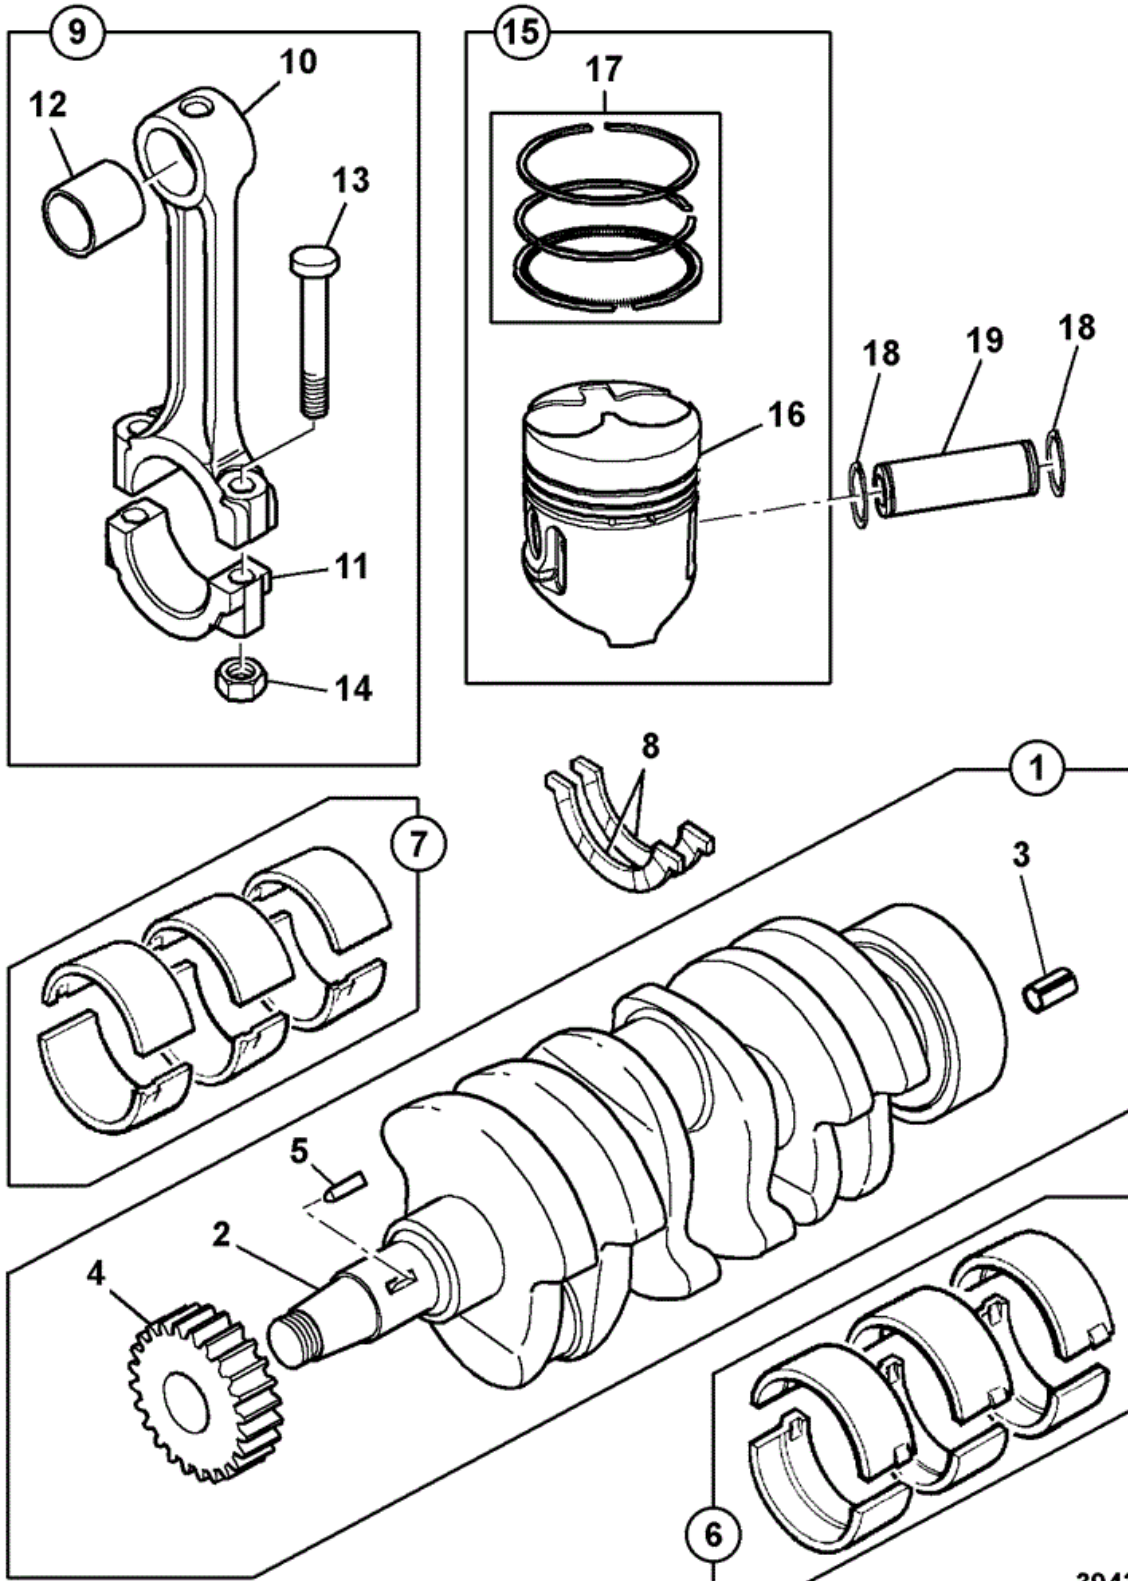

9822/0560 V130-1-1 CRANKSHAFT BEARINGS & CON RODS

394390

Item	Part #	Change No	Description	Usage Code	QTY
1	02/634809		Crankshaft .		1
2	****		None serviced part		1
3	:02/630043		Pin		1
4	:02/634810		Gear Crankshaft		1
5	:02/630042		Key		1
6	02/630547		Kit-bearing main standard		1
6	02/634812		Kit Main Bearing -0.25mm		1
7	02/630571		Kit-bearing big end		1
7	02/634813		Kit Big End Bearing -0.25mm		1
8	N/A		Not applicable not available		1
9	02/630570		Conrod		3
10	****		None serviced part		1
11	****		None serviced part		1
12	:02/630052		Bush small-end		1
13	:02/630053		Bolt		2
14	:02/630054		Nut		2
15	02/630997	Superseded	Piston Piston assembly		3
15	333/H3730		Piston Piston		3
16	:02/630997	Superseded	Piston Piston assembly		1
16	:333/H3730		Piston Piston		1
17	:02/634814		Kit-piston ring		1
18	02/630059		Circlip		6
19	02/630058		Pin gudgeon		3