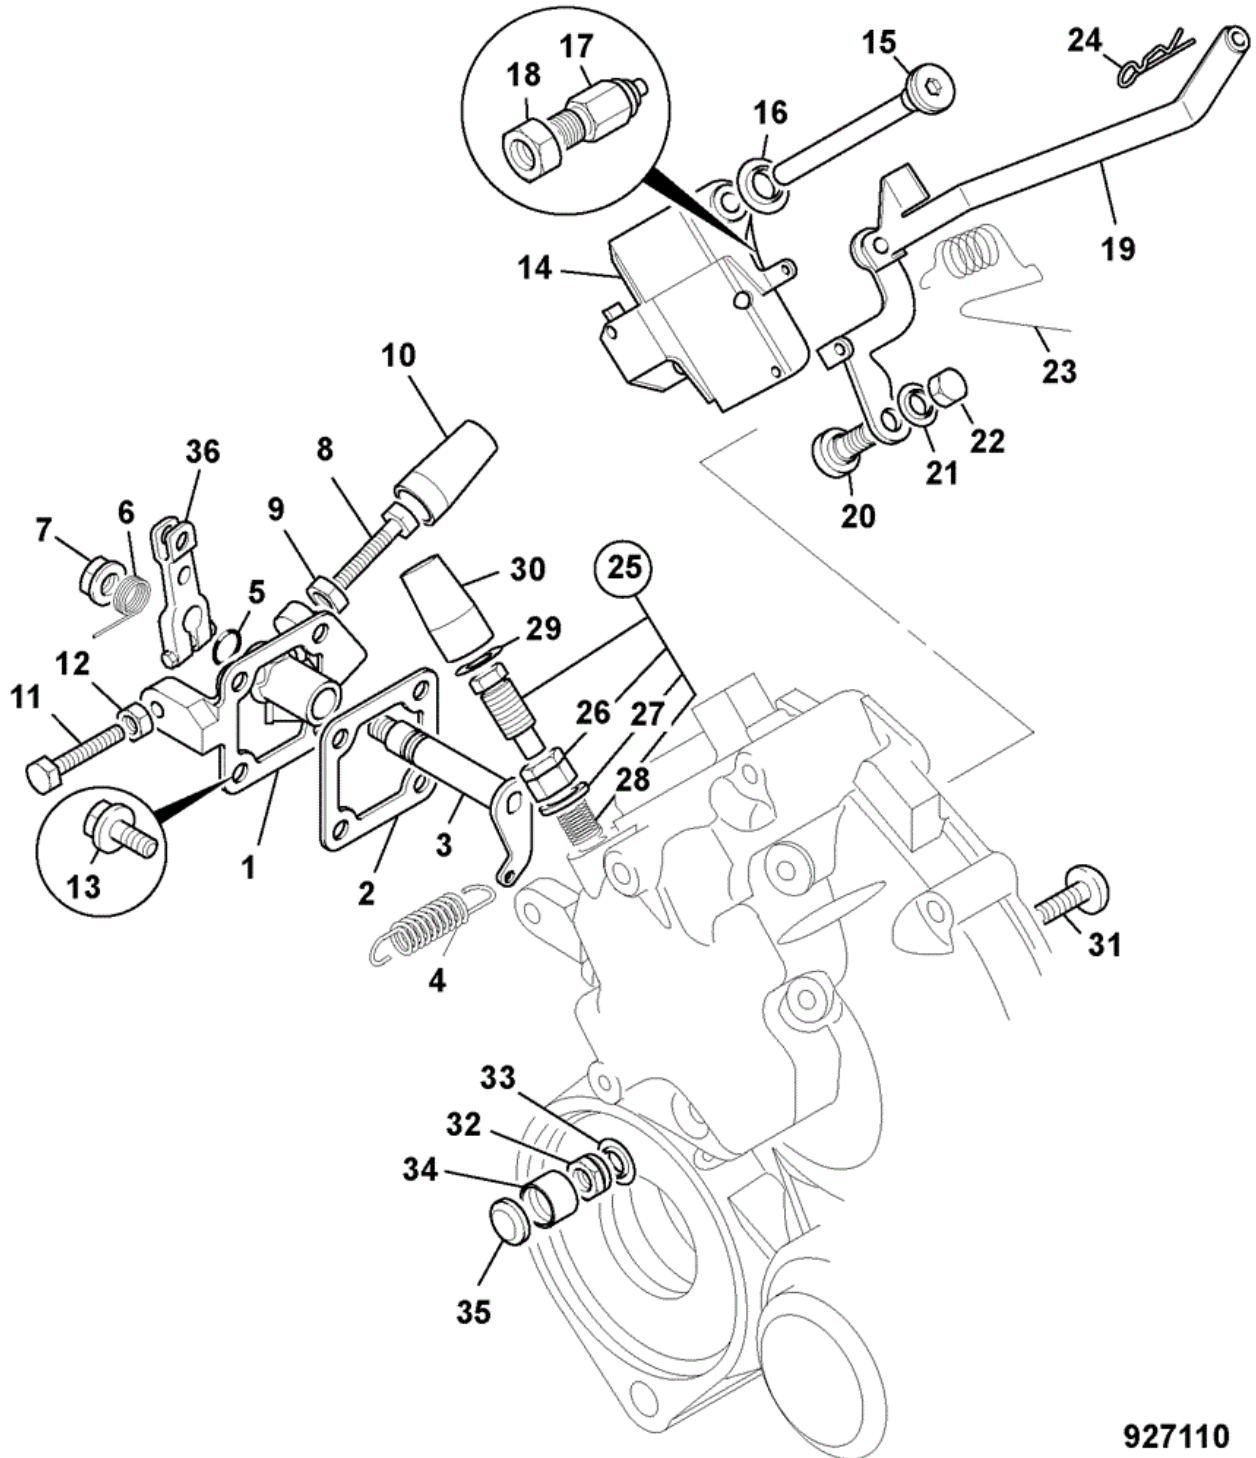

JCB 9822/0560 V160-5-1 TIMING CASE LEVERS ARMS &
SPRINGS

927110

Item	Part #	Change No	Description	Usage Code	QTY
1	02/634743	Superseded	Bracket .		1