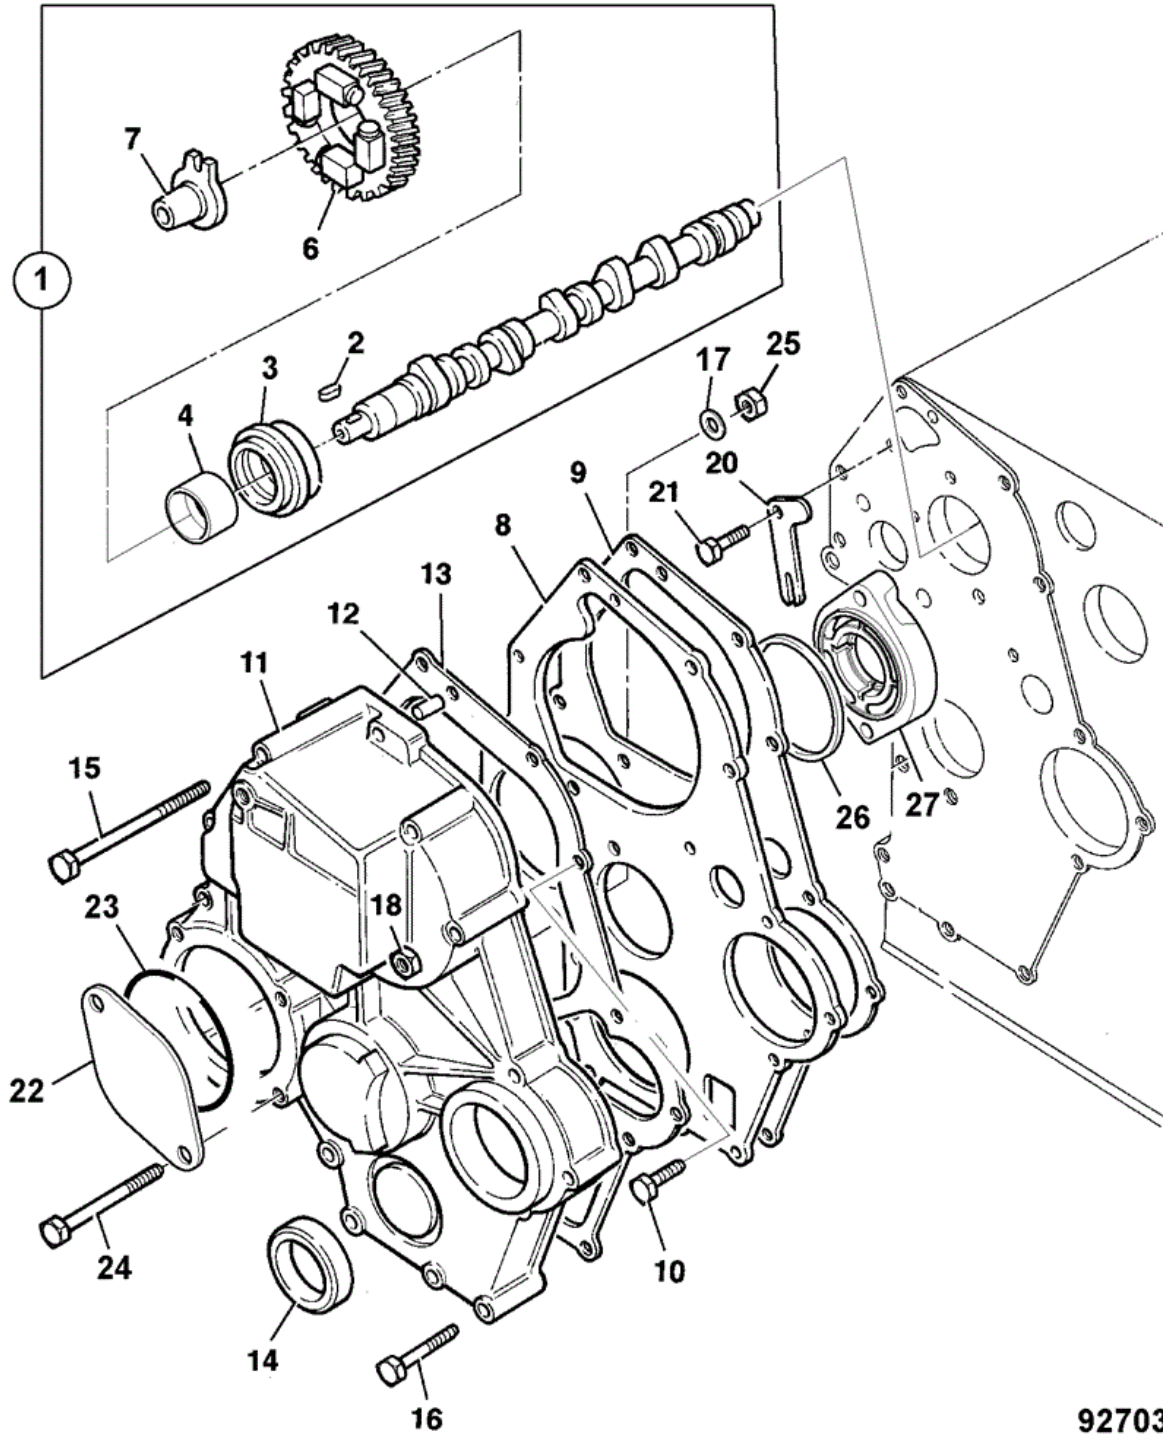

9822/0560 V160-1-1 TIMING CASE CAMSHAFT & GEAR

927030

Item	Part #	Change No	Description	Usage Code	QTY
1	02/634815		Camshaft Assembly		1
2	:02/630068		Key		1
3	:02/630081		Bearing		1

4	:02/634210		Spacer	1
6	:02/634816		Gear Camshaft	1
7	:02/634740		Tappet .	1
8	02/634817		Plate .	1
9	02/630545	Superseded	Gasket gasket	1
9	333/H2586		Gasket Gasket	1
10	02/630102		Screw	3
11	02/634818	Superseded	Cover Timing Case	1
11	333/E1404		Cover timing case	1
12	02/630089		Pin	1
13	02/634819		Gasket Timing Case	1
14	02/630092		Seal front oil	1
15	826/10729		Screw	5
16	826/10777		Screw	5
17	02/630134		Washer spring	2
18	02/630096	Superseded	Nut	1
18	332/G4963		Nut .	1
19	02/630102		Screw	1
20	02/630101		Plate	1
21	02/630103		Screw	1
22	02/634820		Plate .	2
23	02/634821		O Ring .	2
24	02/634822		Bolt .	2
25	02/634116		Nut	2
26	02/634821		O Ring .	1
27	02/634824		Bearing Holder Assembly	1
30	02/630079		O Ring	1