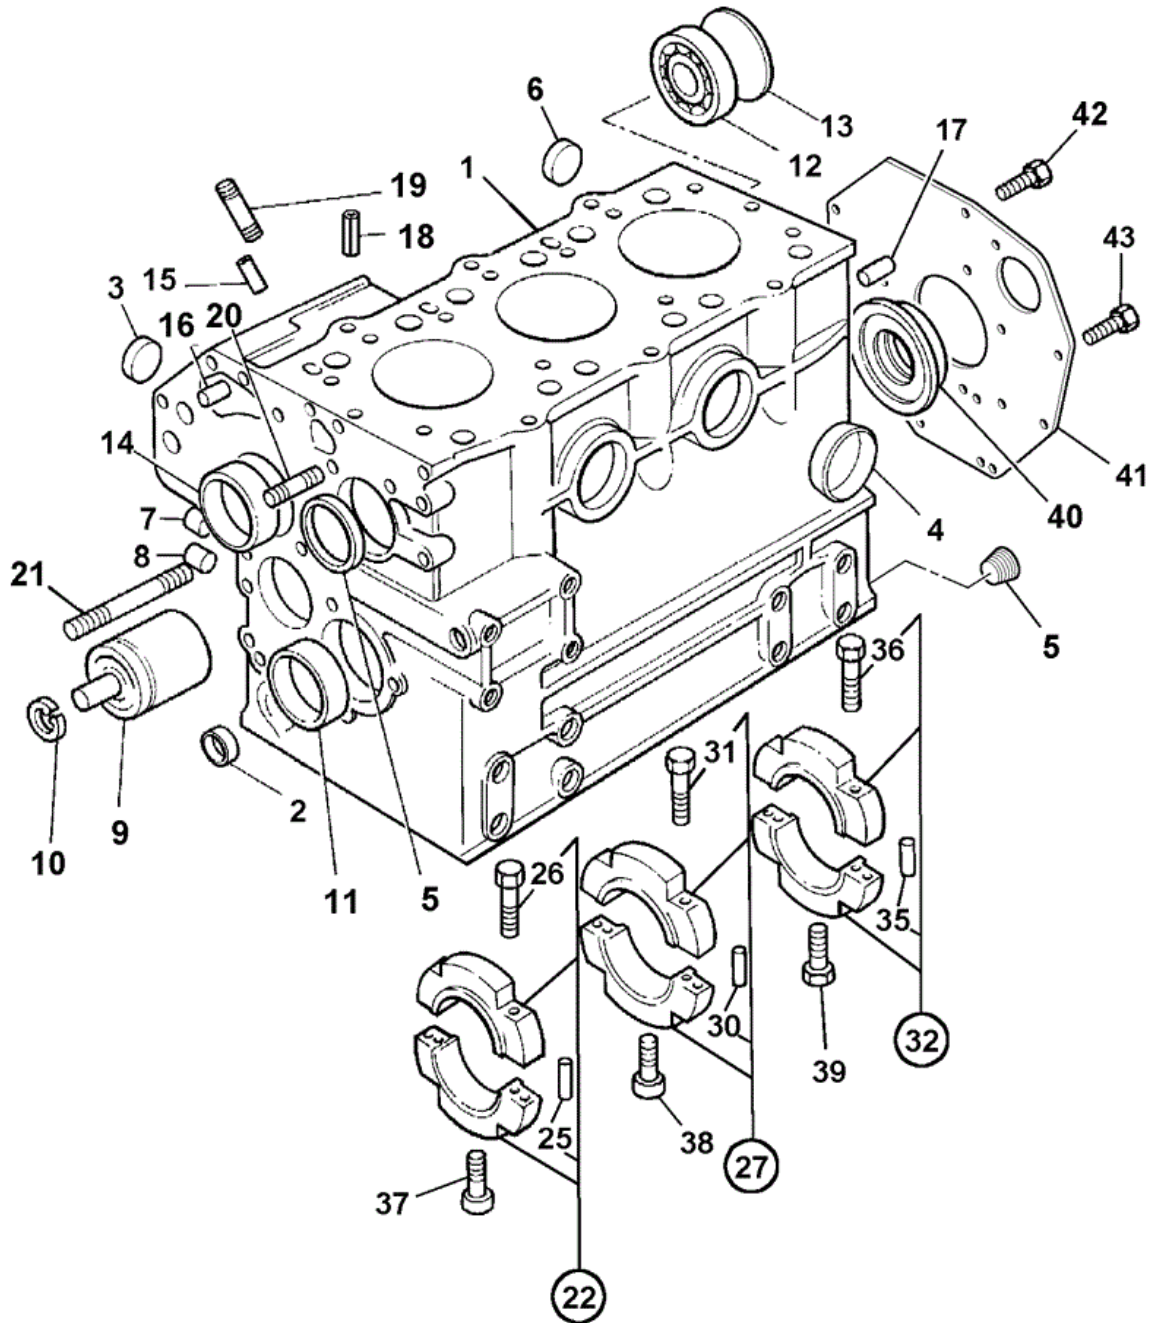

9822/0560 V120-1-1 CYLINDER BLOCK

741430

Item	Part #	Change No	Description	Usage Code	QTY
1	****		None serviced part		1
2	02/630933		Plug D=18mm		1
3	02/634206		Plug core D=25mm		1

4	02/630934		Plug D=35mm	2
5	02/634207	Superseded	Plug core D=40mm	1
5	333/D1839		Plug core d=40mm	1
6	02/634207	Superseded	Plug core D=40mm	1
6	333/D1839		Plug core d=40mm	1
7	02/630007		Plug 8.4mm	3
8	02/630456		Plug D=40mm	4
9	02/630008	Superseded	Hub	1
9	332/F4118		Pump oil idler gear	2
10	02/630030		Circlip	1
11	02/634805		Bush .	1
11	02/634806		Bush -0.25mm	1
12	02/630013		Bearing	1
13	02/630014		Plug core D=45mm	1
14	02/630015		Bearing	1
15	02/630016		Dowel	2
16	02/630017		Dowel	2
17	02/630018		Dowel	2
18	02/630019		Pin	2
19	826/10775		Stud	2
20	826/10720		Stud	1
21	02/630022		Stud	1
22	02/630548		Cap bearing assembly	1
25	:02/630024		Dowel	2
26	:02/634807		Screw .	2
27	02/630549		Cap cap bearing	1
30	:02/630024		Dowel	1
31	:02/634807		Screw .	2
32	02/630564		Cap cap bearing	1
35	:02/630024		Dowel	2
36	:02/630567		Bolt	2
37	02/630532		Bolt caphead	1
38	02/630532		Bolt caphead	1
39	02/630029		Screw	2
40	02/630544		Seal oil	1
41	02/630366		Plate flywheel backplate	1
42	826/10776		Screw	8
43	02/634112		Screw	2
44	02/630007		Plug 8.4mm	1
45	02/630005		Plug D=5.4mm	1
46	02/630456		Plug D=40mm	1
47	02/630007		Plug 8.4mm	1
48	02/630222		Washer thrust	1