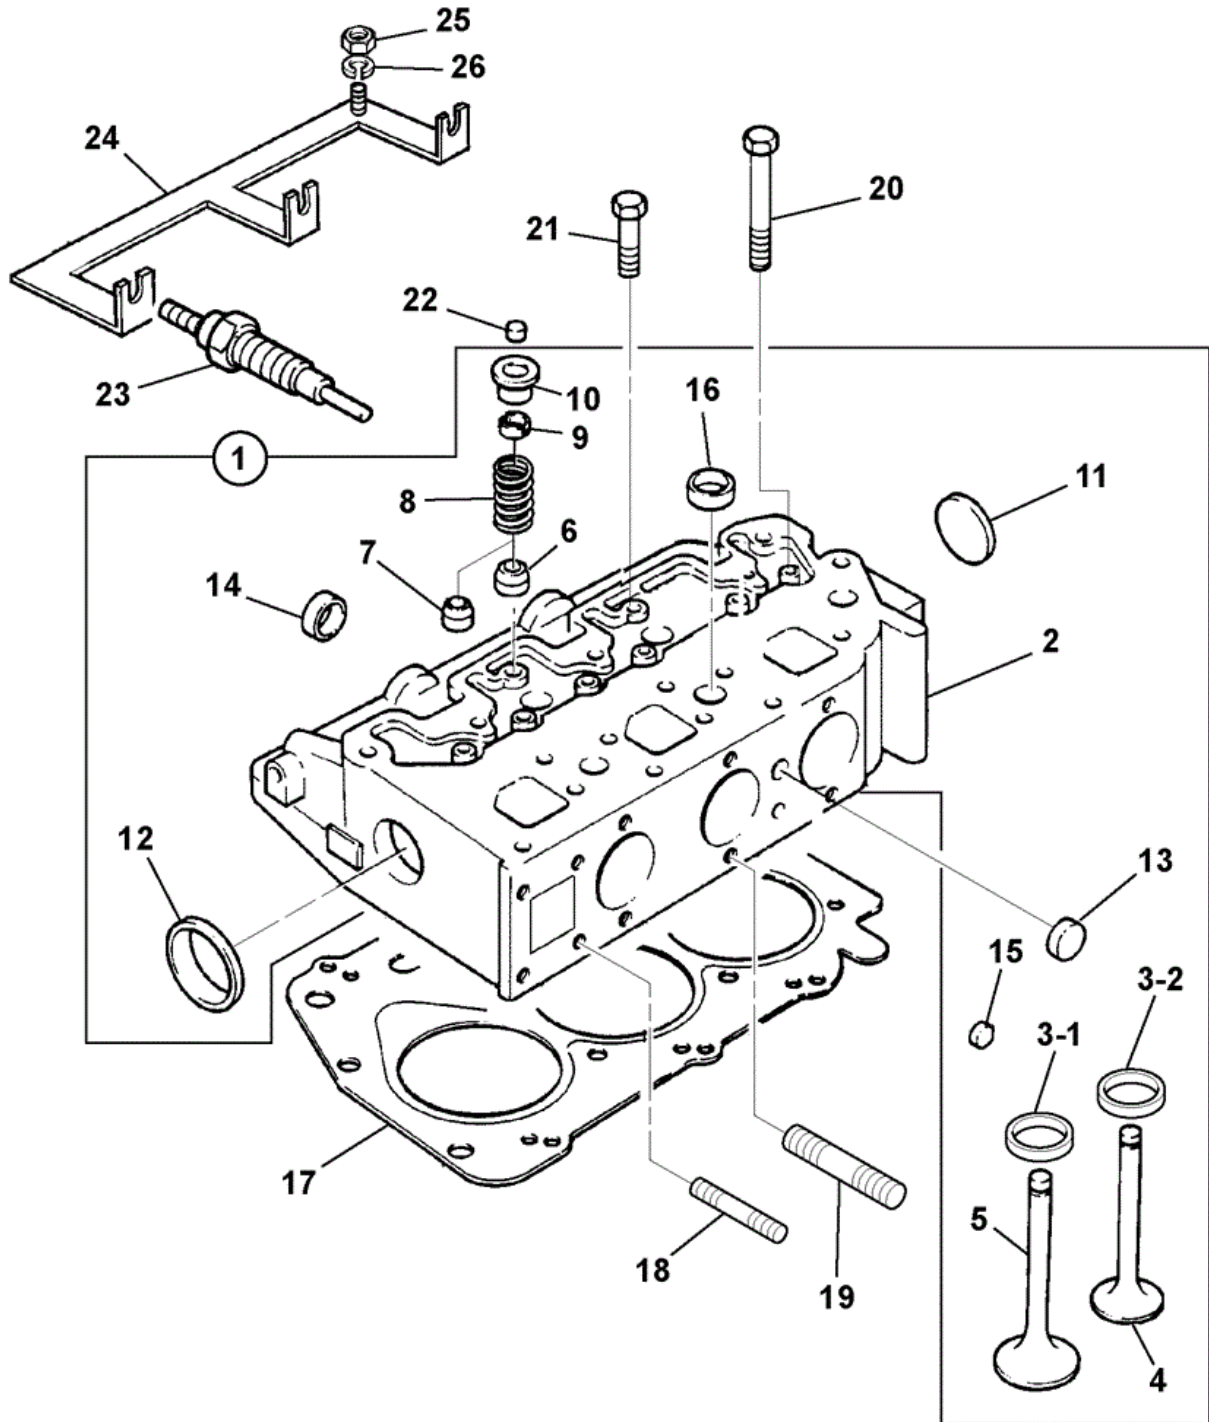

JCB 9822/0560 V210-1-1 CYLINDER HEAD & GLOW PLUGS

927830

Item	Part #	Change No	Description	Usage Code	QTY
1	02/634829	Superseded	Cylinder Head Assembly		1
1	333/H5385		Head		1
2	****		None serviced part		1