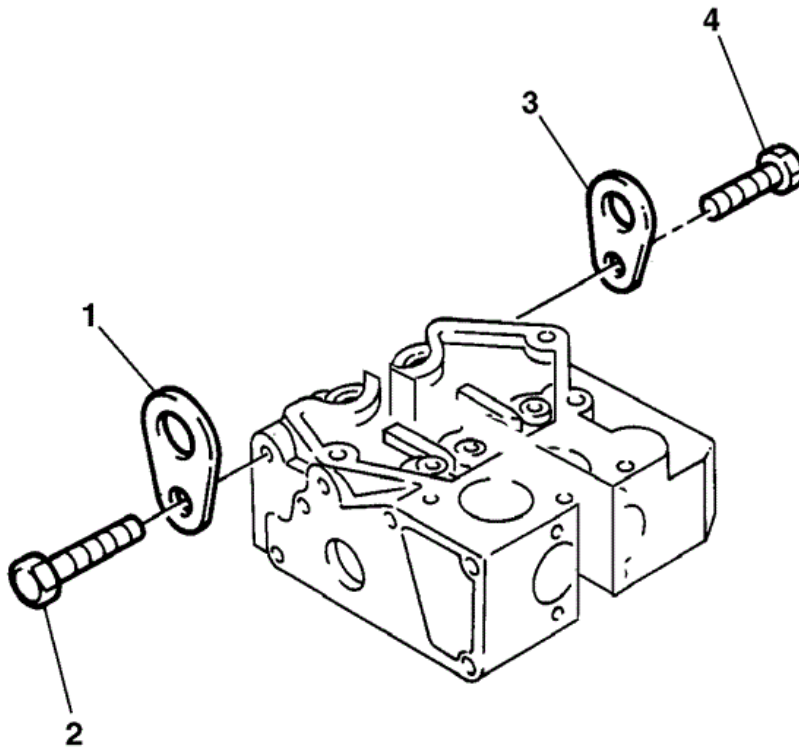

9822/0560 V270-1-1 LIFTING BRACKETS

370000

Item	Part #	Change No	Description	Usage Code	QTY
1	02/634152	MSS	Plate engine lifting		1
1	02/630393		Bracket engine lifting		1
1	02/630394		Bracket engine lifting		1