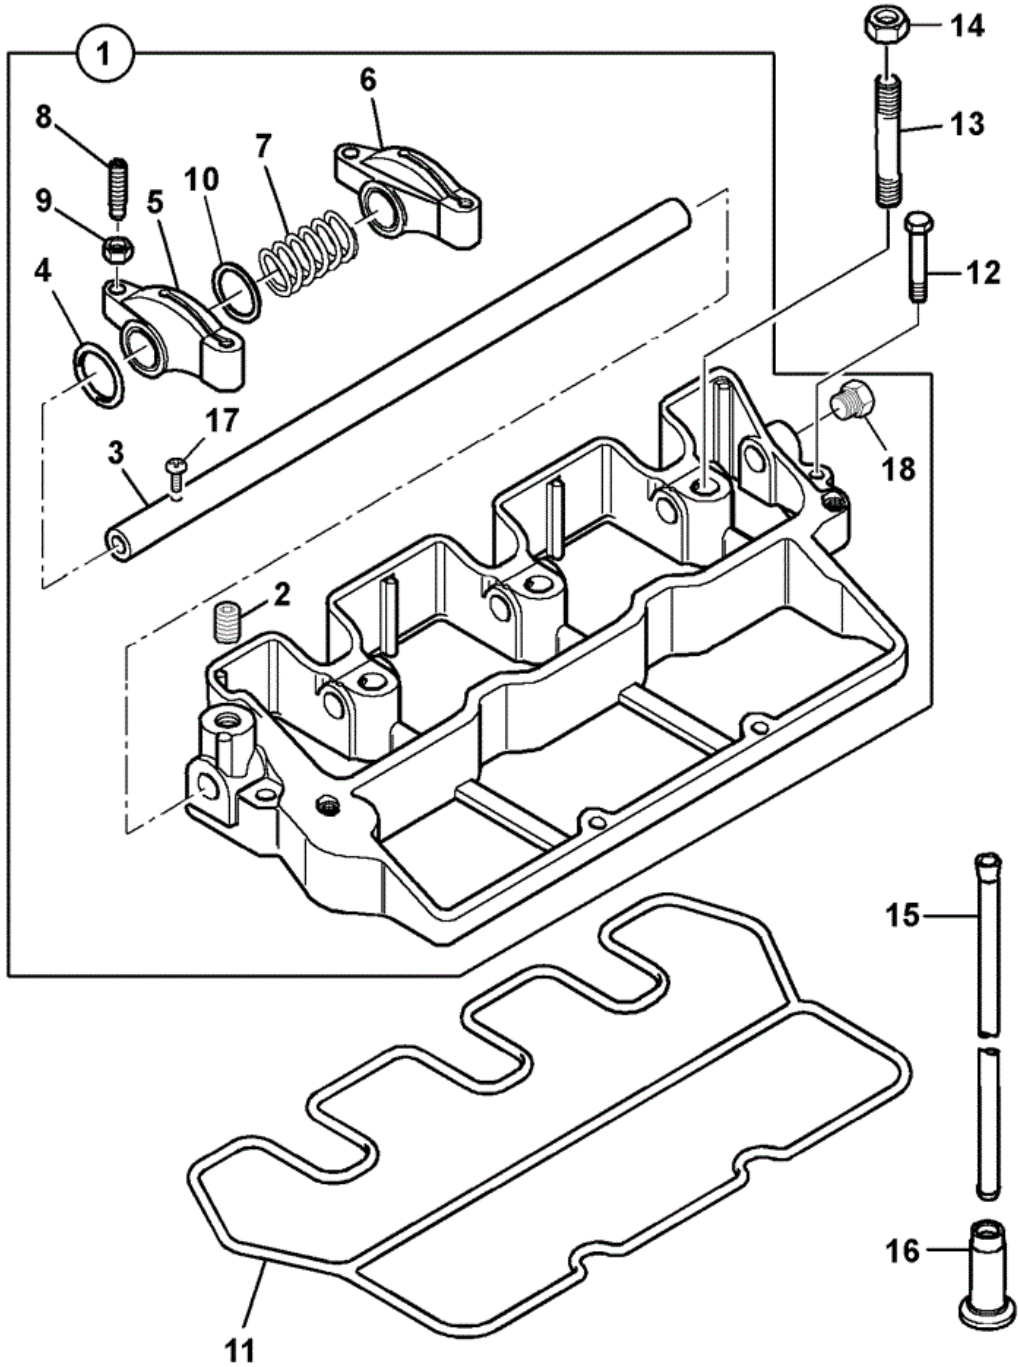

JCB 9822/0560 V240-1-1 ROCKER SHAFT PUSH RODS & TAPPETS

394281

Item	Part #	Change No	Description	Usage Code	QTY
1	02/630632		Shaft rocker assembly		1