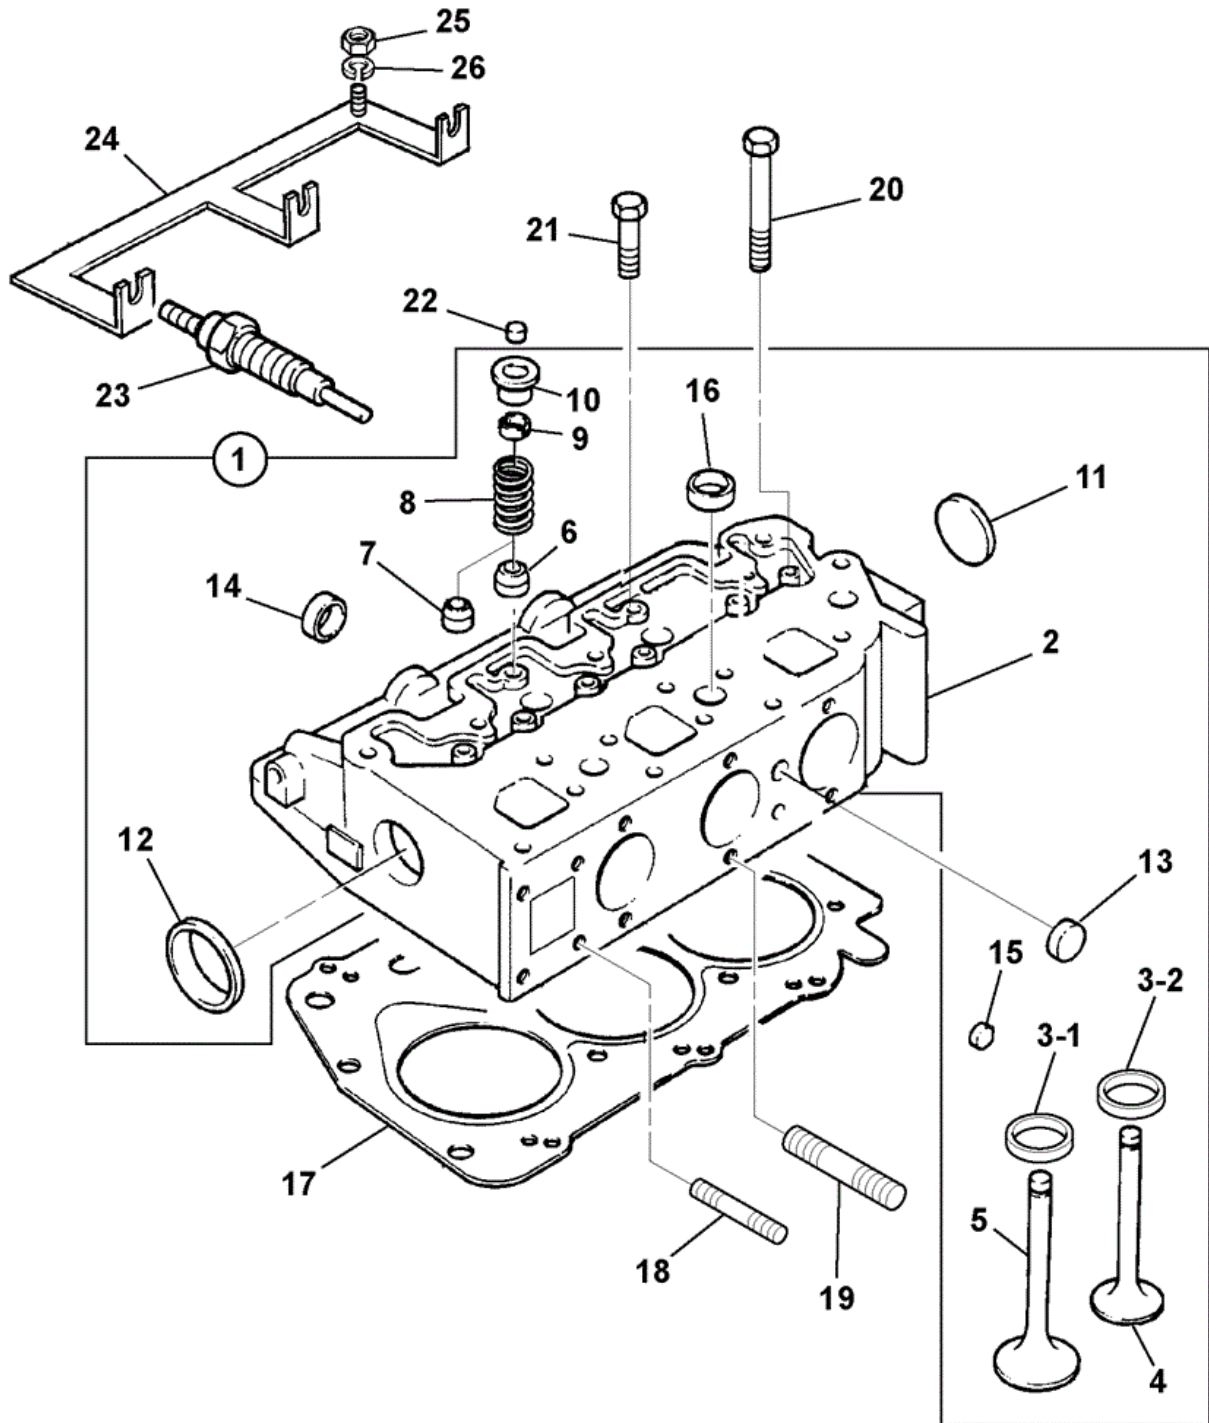

JCB 9802/5520 N2-1-1 CYLINDER HEAD 403D-11 TIER-3

927830

Item	Part #	Change No	Description	Usage Code	QTY
1	02/634829		Cylinder Head Assembly		1
2	****		None serviced part		1