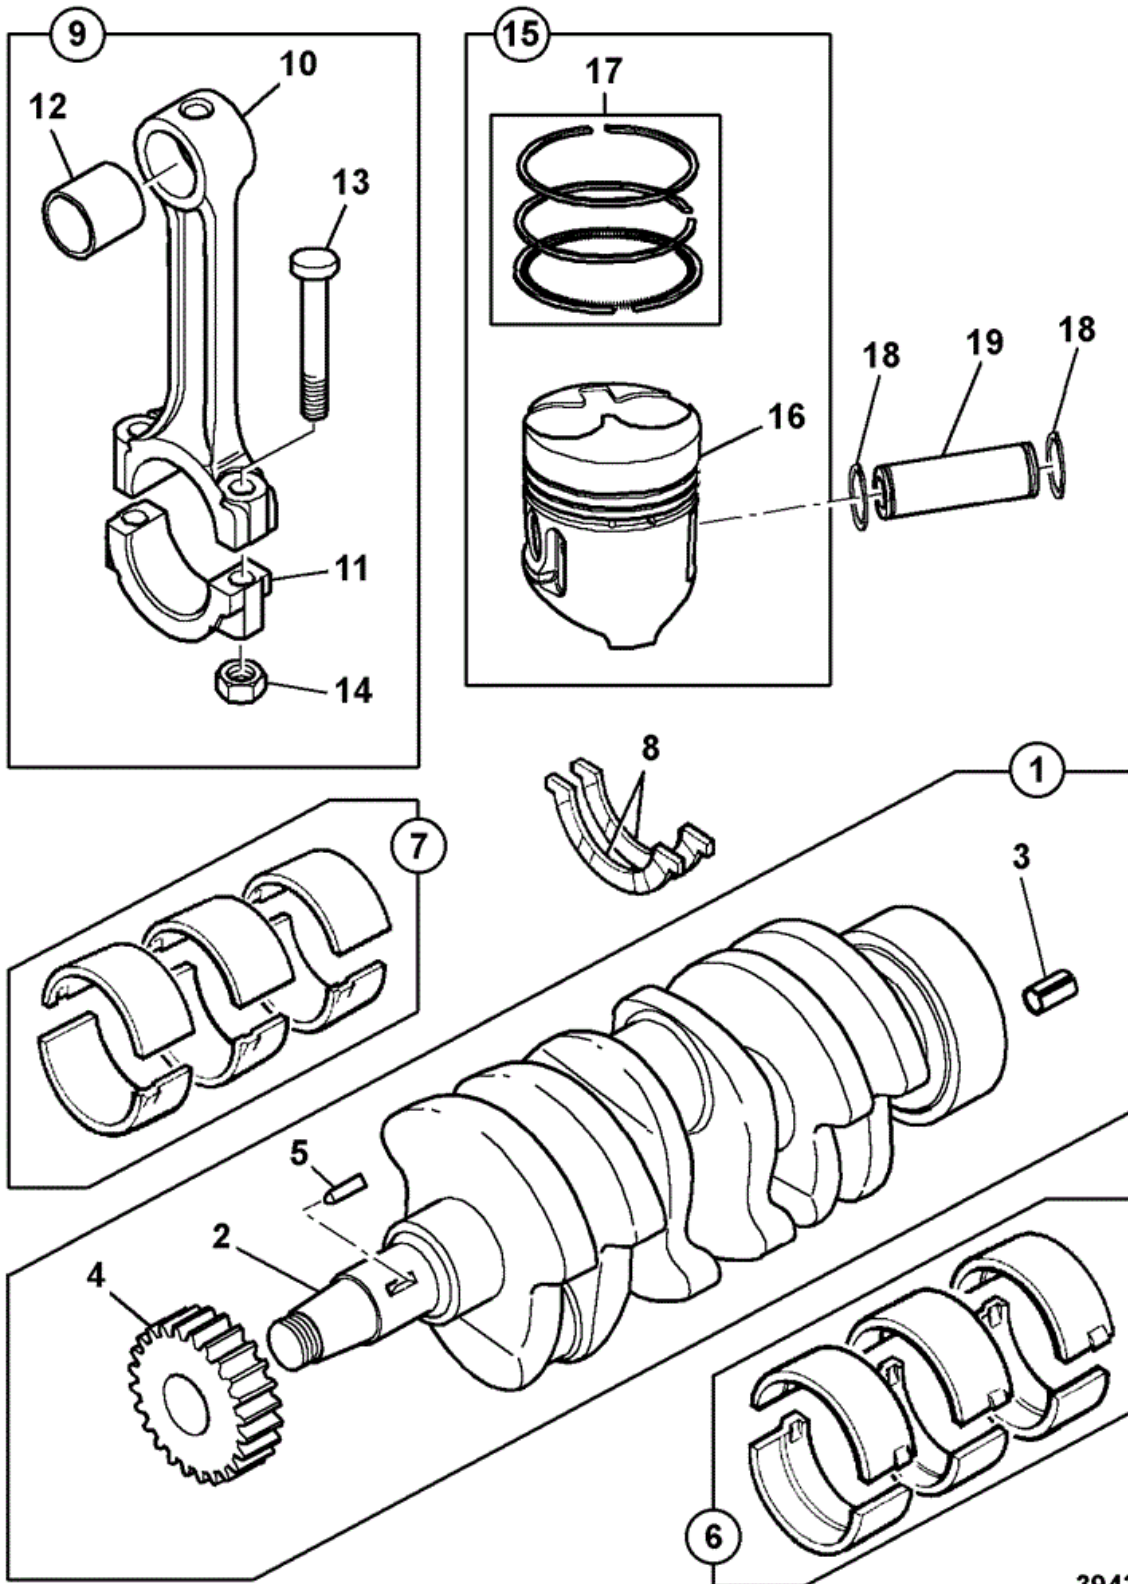

JCB 9802/5520 N1-3-1 ENGINE BLOCK 403D-11 TIER-3 FROM
S/N TBA 03/2008

930170

Item	Part #	Change No	Description	Usage Code	QTY
1	****		None serviced part		1

2	02/630933		Plug D=18mm	1
3	02/634206		Plug core D=25mm	1
4	02/630934		Plug D=35mm	2
5	02/634207		Plug core D=40mm	1
6	02/634207		Plug core D=40mm	1
7	02/630007		Plug 8.4mm	3
8	02/630456		Plug D=40mm	4
9	02/630008		Hub	1
10	02/630030		Circlip	1
11	02/634805		Bush .	1
11	02/634806		Bush -0.25mm	1
12	02/630013		Bearing	1
13	02/630014		Plug core D=45mm	1
14	02/630015		Bearing	1
15	02/630016		Dowel	2
16	02/630017		Dowel	2
17	02/630018		Dowel	2
18	02/630019		Pin	2
19	826/10775		Stud	2
20	826/10720		Stud	1
21	02/630022		Stud	1
22	02/630548		Cap bearing assembly	1
25	:02/630024		Dowel	2
26	:02/630025		Screw	2
27	02/630549		Cap cap bearing	1
30	:02/630024		Dowel	1
31	:02/630025		Screw	2
32	02/630564		Cap cap bearing	1
35	:02/630024		Dowel	2
36	:02/630567		Bolt	2
37	02/630532		Bolt caphead	1
38	02/630532		Bolt caphead	1
39	02/630029		Screw	2
40	02/630544		Seal oil	1
41	02/630366		Plate flywheel backplate	1
42	826/10776		Screw	8
43	02/634112		Screw	2
44	02/630007		Plug 8.4mm	1
45	02/630005		Plug D=5.4mm	1
46	02/630456		Plug D=40mm	1
47	02/630007		Plug 8.4mm	1
48	02/630222		Washer thrust	1

394390

Item	Part #	Change No	Description	Usage Code	QTY
1	02/634809		Crankshaft .		1
2	****		None serviced part		1
3	:02/630043		Pin		1
4	:02/634810		Gear Crankshaft		1
5	:02/630042		Key		1

6	02/630547		Kit-bearing main standard	1
6	02/634812		Kit Main Bearing -0.25mm	1
7	02/630571		Kit-bearing big end	1
7	02/634813		Kit Big End Bearing -0.25mm	1
8	N/A		Not applicable not available	1
9	02/630570		Conrod	3
10	****		None serviced part	1
11	****		None serviced part	1
12	:02/630052		Bush small-end	1
13	:02/630053		Bolt	2
14	:02/630054		Nut	2
15	02/630997		Piston Piston assembly	3
16	:02/630997		Piston Piston assembly	1
17	:02/634814		Kit-piston ring	1
18	02/630059		Circlip	6
19	02/630058		Pin gudgeon	3