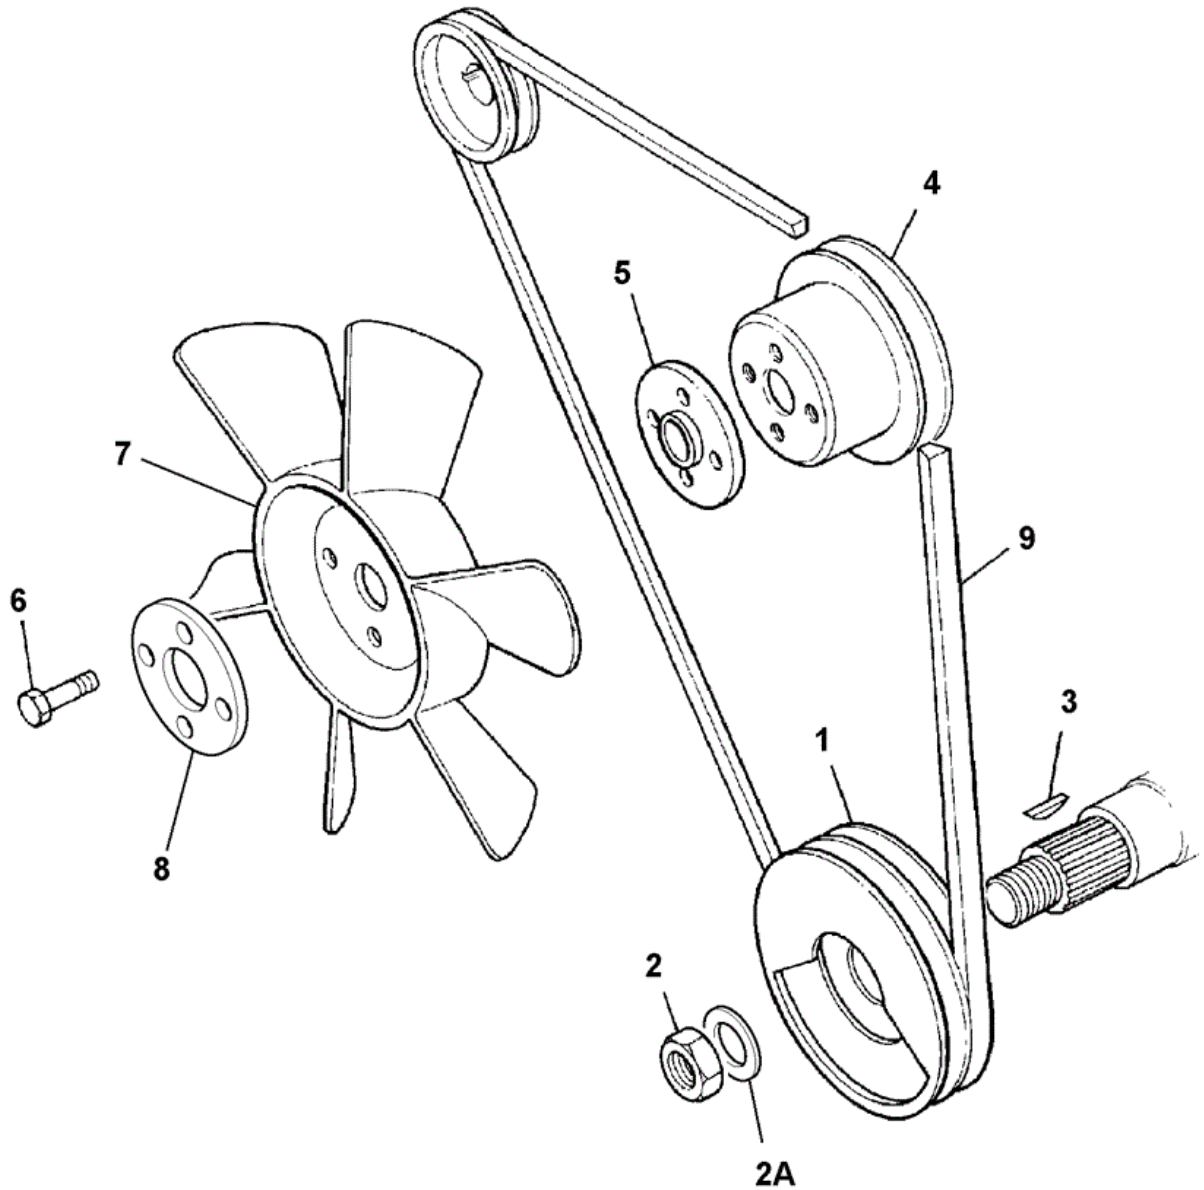

9802/5520 N1-5-1 FAN,PULLEYS,BELT 403D-11 TIER-3

741440

Item	Part #	Change No	Description	Usage Code	QTY
1	02/630066		Pulley crankshaft		1
2	02/630067		Nut		1