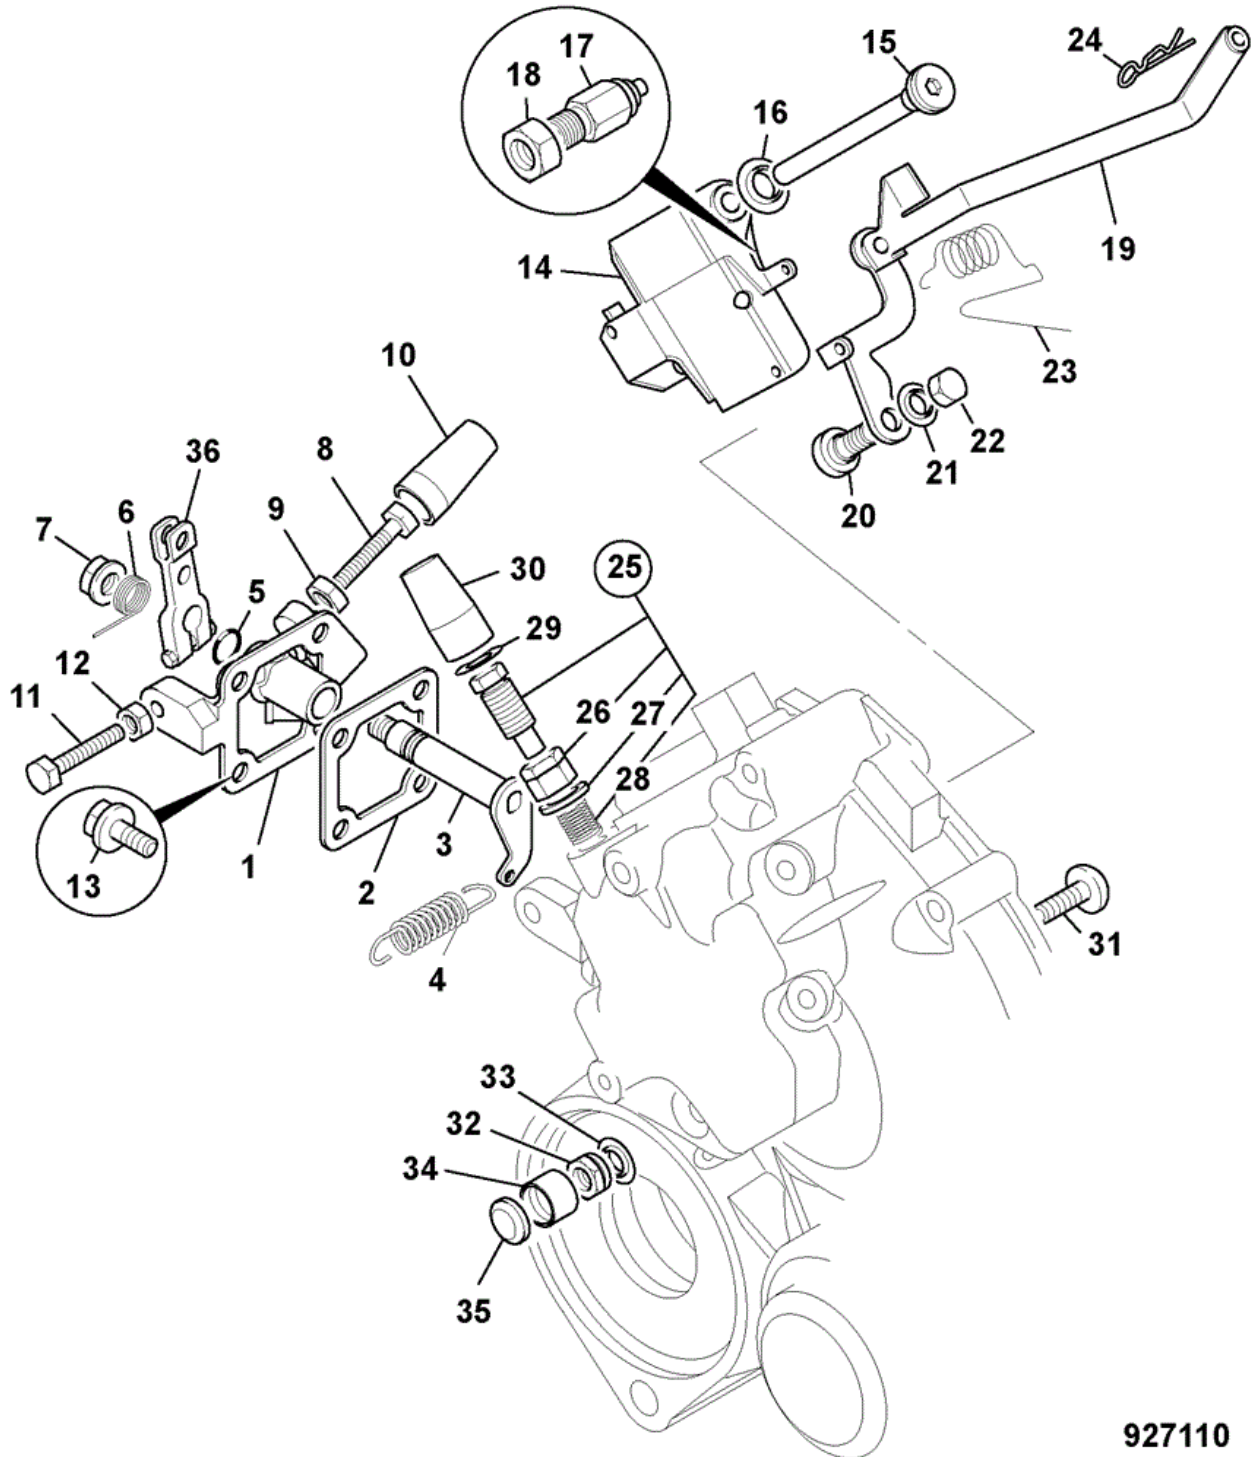

JCB 9802/5520 N1-6-1 TIMING CASE CAMSHAFT & GEARS

930160

Item	Part #	Change No	Description	Usage Code	QTY
1	02/634815		Camshaft Assembly		1
2	:02/630068		Key		1

3	:02/630081		Bearing	1
4	:02/634210		Spacer	1
6	:02/634816		Gear Camshaft	1
7	:02/634740		Tappet .	1
8	02/634817		Plate .	1
9	02/630545		Gasket gasket	1
10	02/630102		Screw	3
11	02/634818		Cover Timing Case	1
12	02/630089		Pin	1
13	02/634819		Gasket Timing Case	1
14	02/630092		Seal front oil	1
15	826/10729		Screw	5
16	826/10777		Screw	5
17	02/630134		Washer spring	2
18	02/630096		Nut	1
19	02/630102		Screw	1
20	02/630101		Plate	1
21	02/630103		Screw	1
22	02/634820		Plate .	2
23	02/634821		O Ring .	2
24	02/634822		Bolt .	2
25	02/634116		Nut	2
26	02/634821		O Ring .	1
27	02/634824		Bearing Holder Assembly	1
30	02/630079		O Ring	1

JCB 9802/5520 N1-6-2 TIMING LEVERS ARMS & SPRINGS

927110

Item	Part #	Change No	Description	Usage Code	QTY
1	02/634743		Bracket .		1
2	02/634770		Gasket .		1

3	02/634739		Lever Arm	1
4	02/634773		Spring .	1
5	02/630493		O Ring	1
6	02/634771		Spring .	1
7	02/630078		Nut	1
8	826/10742		Screw	1
9	826/10743		Nut	1
10	02/634166		Cap anti-tamper	1
11	826/10742		Screw	1
12	1370/0101Z		Nut (M6)	1
13	02/630071		Screw	4
14	02/634736		Bracket Lever Arm	1
14	02/630108		Washer	1
15	02/634738		Shaft .	1
16	02/634837		Seal O-Ring	1
17	02/634825		Sensor Speed	1
18	02/634717		Nut .	1
19	02/634826		Lever .	1
20	02/634737		Pivot Pin Bolt	1
21	02/630266		Washer	1
22	02/634720		Nut .	1
23	02/634774		Spring .	1
24	02/630111		Pin	1
25	02/634827		Bolt Assembly	1
26	:826/10738		Nut	1
27	:02/630308		Washer	1
28	:02/634775		Spring .	1
29	02/634776		Ring .	1
30	02/634828		Cap Anti Tamper	1
31	02/634749		Bolt .	1
32	02/634716		Nut .	1
33	02/630266		Washer	1
34	02/634760		Cap Anti Tamper	1
35	02/634723		Cap .	1
36	02/634742		Lever .	1