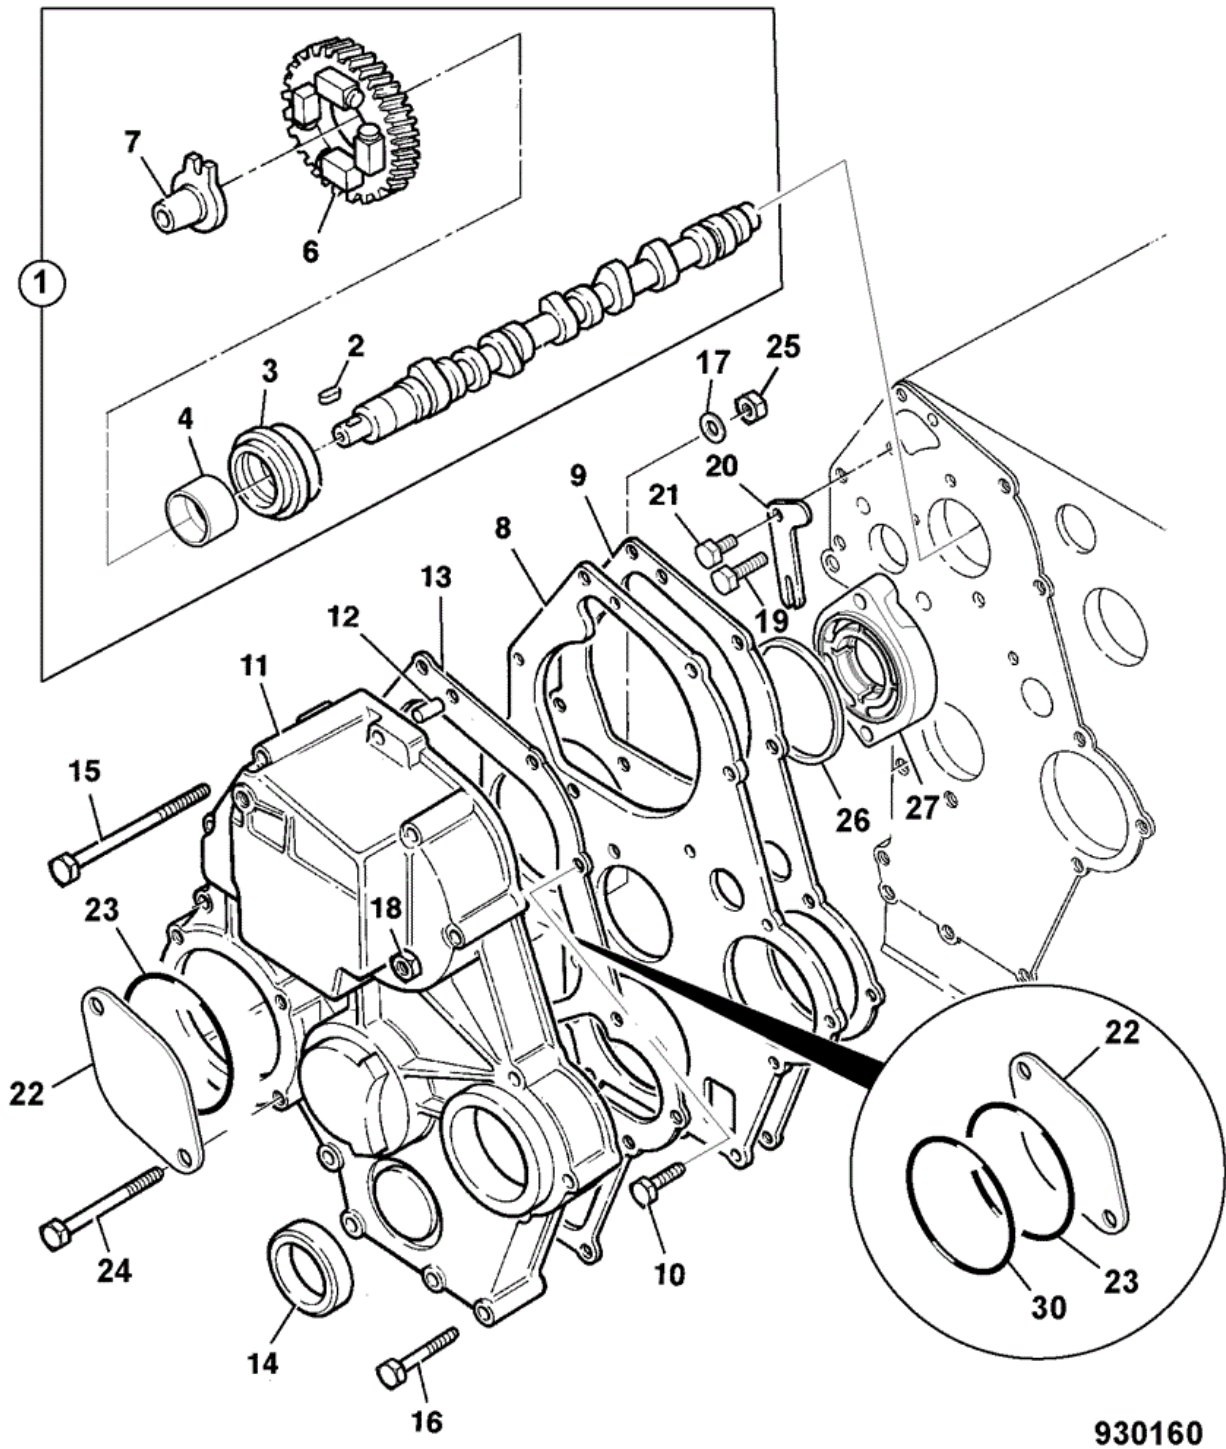

9802/5520 N1-5-1 FAN,PULLEYS,BELT 403D-11 TIER-3

741440

Item	Part #	Change No	Description	Usage Code	QTY
1	02/630066		Pulley crankshaft		1
2	02/630067		Nut		1

2A	823/10369		Washer	1
3	02/630068		Key	1
4	02/630070		Pulley water pump	1
5	N/A		Not applicable not available	1
6	02/634076		Screw	4
7	30/926328		Fan puller 290mm	1
8	02/634075		Plate <i>Not required</i>	1
9	02/631260		Belt fan	1

JCB 9802/5520 N1-6-1 TIMING CASE CAMSHAFT & GEARS

930160

Item	Part #	Change No	Description	Usage Code	QTY
1	02/634815		Camshaft Assembly		1
2	:02/630068		Key		1

3	:02/630081		Bearing	1
4	:02/634210		Spacer	1
6	:02/634816		Gear Camshaft	1
7	:02/634740		Tappet .	1
8	02/634817		Plate .	1
9	02/630545		Gasket gasket	1
10	02/630102		Screw	3
11	02/634818		Cover Timing Case	1
12	02/630089		Pin	1
13	02/634819		Gasket Timing Case	1
14	02/630092		Seal front oil	1
15	826/10729		Screw	5
16	826/10777		Screw	5
17	02/630134		Washer spring	2
18	02/630096		Nut	1
19	02/630102		Screw	1
20	02/630101		Plate	1
21	02/630103		Screw	1
22	02/634820		Plate .	2
23	02/634821		O Ring .	2
24	02/634822		Bolt .	2
25	02/634116		Nut	2
26	02/634821		O Ring .	1
27	02/634824		Bearing Holder Assembly	1
30	02/630079		O Ring	1