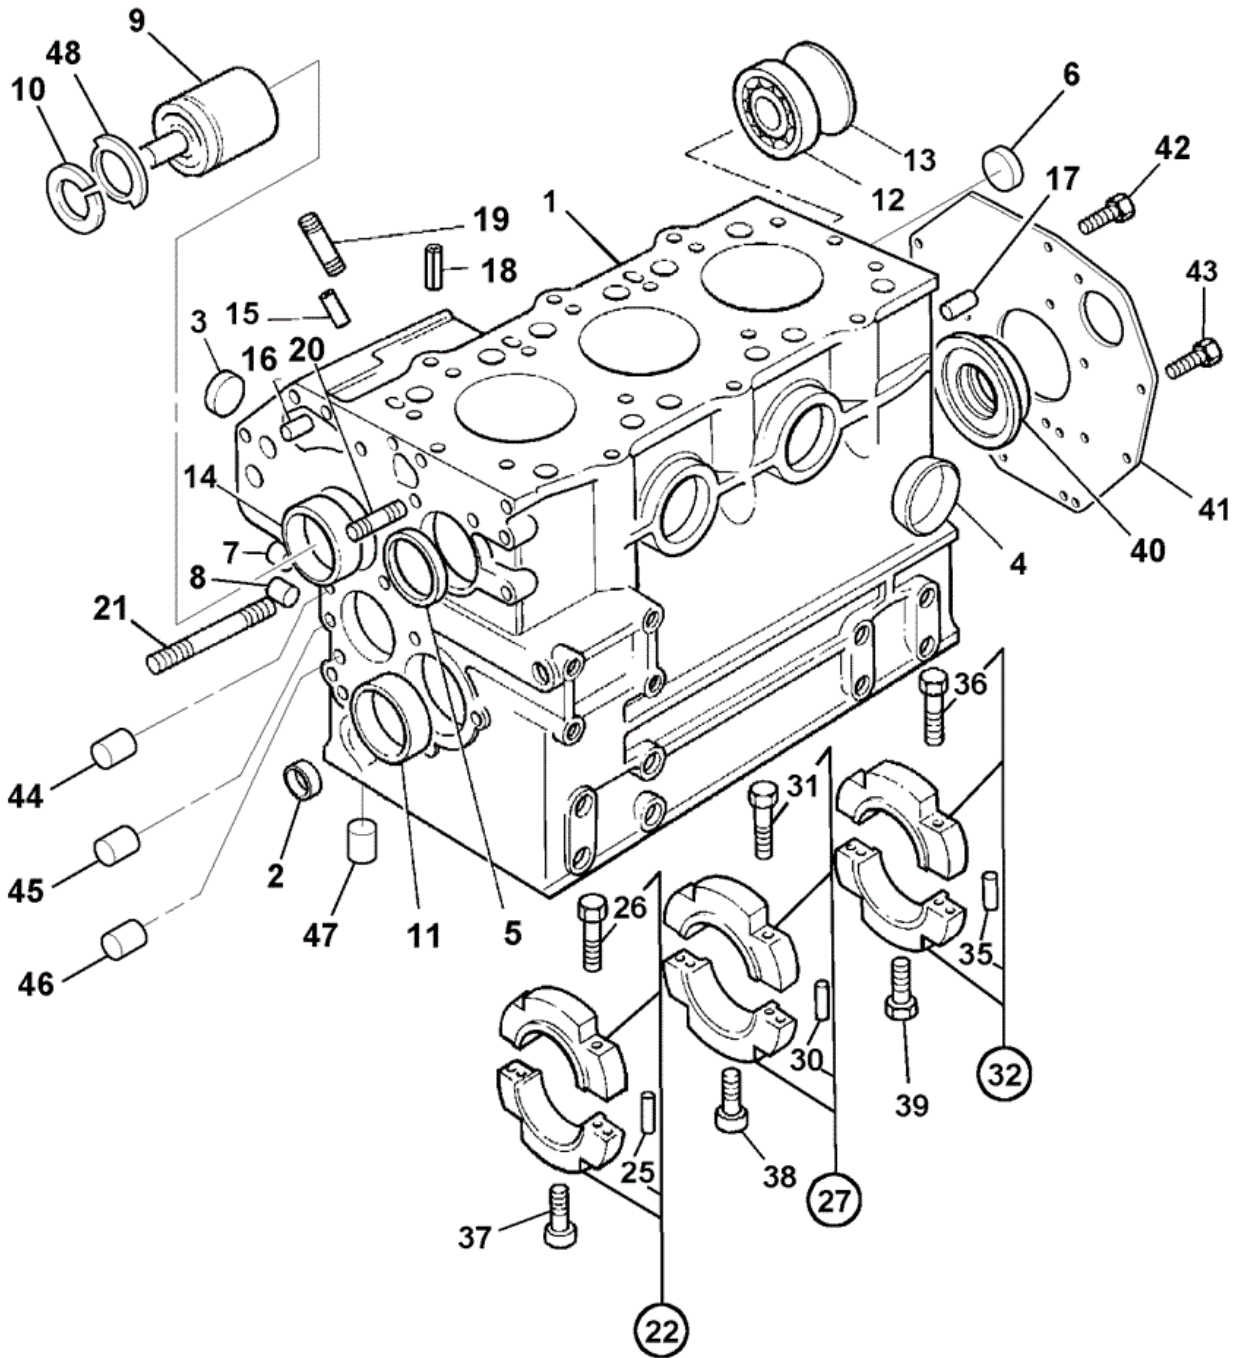

JCB 9802/5520 N1-3-1 ENGINE BLOCK 403D-11 TIER-3 FROM
S/N TBA 03/2008

930170

Item	Part #	Change No	Description	Usage Code	QTY
1	****		None serviced part		1

2	02/630933		Plug D=18mm	1
3	02/634206		Plug core D=25mm	1
4	02/630934		Plug D=35mm	2
5	02/634207		Plug core D=40mm	1
6	02/634207		Plug core D=40mm	1
7	02/630007		Plug 8.4mm	3
8	02/630456		Plug D=40mm	4
9	02/630008		Hub	1
10	02/630030		Circlip	1
11	02/634805		Bush .	1
11	02/634806		Bush -0.25mm	1
12	02/630013		Bearing	1
13	02/630014		Plug core D=45mm	1
14	02/630015		Bearing	1
15	02/630016		Dowel	2
16	02/630017		Dowel	2
17	02/630018		Dowel	2
18	02/630019		Pin	2
19	826/10775		Stud	2
20	826/10720		Stud	1
21	02/630022		Stud	1
22	02/630548		Cap bearing assembly	1
25	:02/630024		Dowel	2
26	:02/630025		Screw	2
27	02/630549		Cap cap bearing	1
30	:02/630024		Dowel	1
31	:02/630025		Screw	2
32	02/630564		Cap cap bearing	1
35	:02/630024		Dowel	2
36	:02/630567		Bolt	2
37	02/630532		Bolt caphead	1
38	02/630532		Bolt caphead	1
39	02/630029		Screw	2
40	02/630544		Seal oil	1
41	02/630366		Plate flywheel backplate	1
42	826/10776		Screw	8
43	02/634112		Screw	2
44	02/630007		Plug 8.4mm	1
45	02/630005		Plug D=5.4mm	1
46	02/630456		Plug D=40mm	1
47	02/630007		Plug 8.4mm	1
48	02/630222		Washer thrust	1