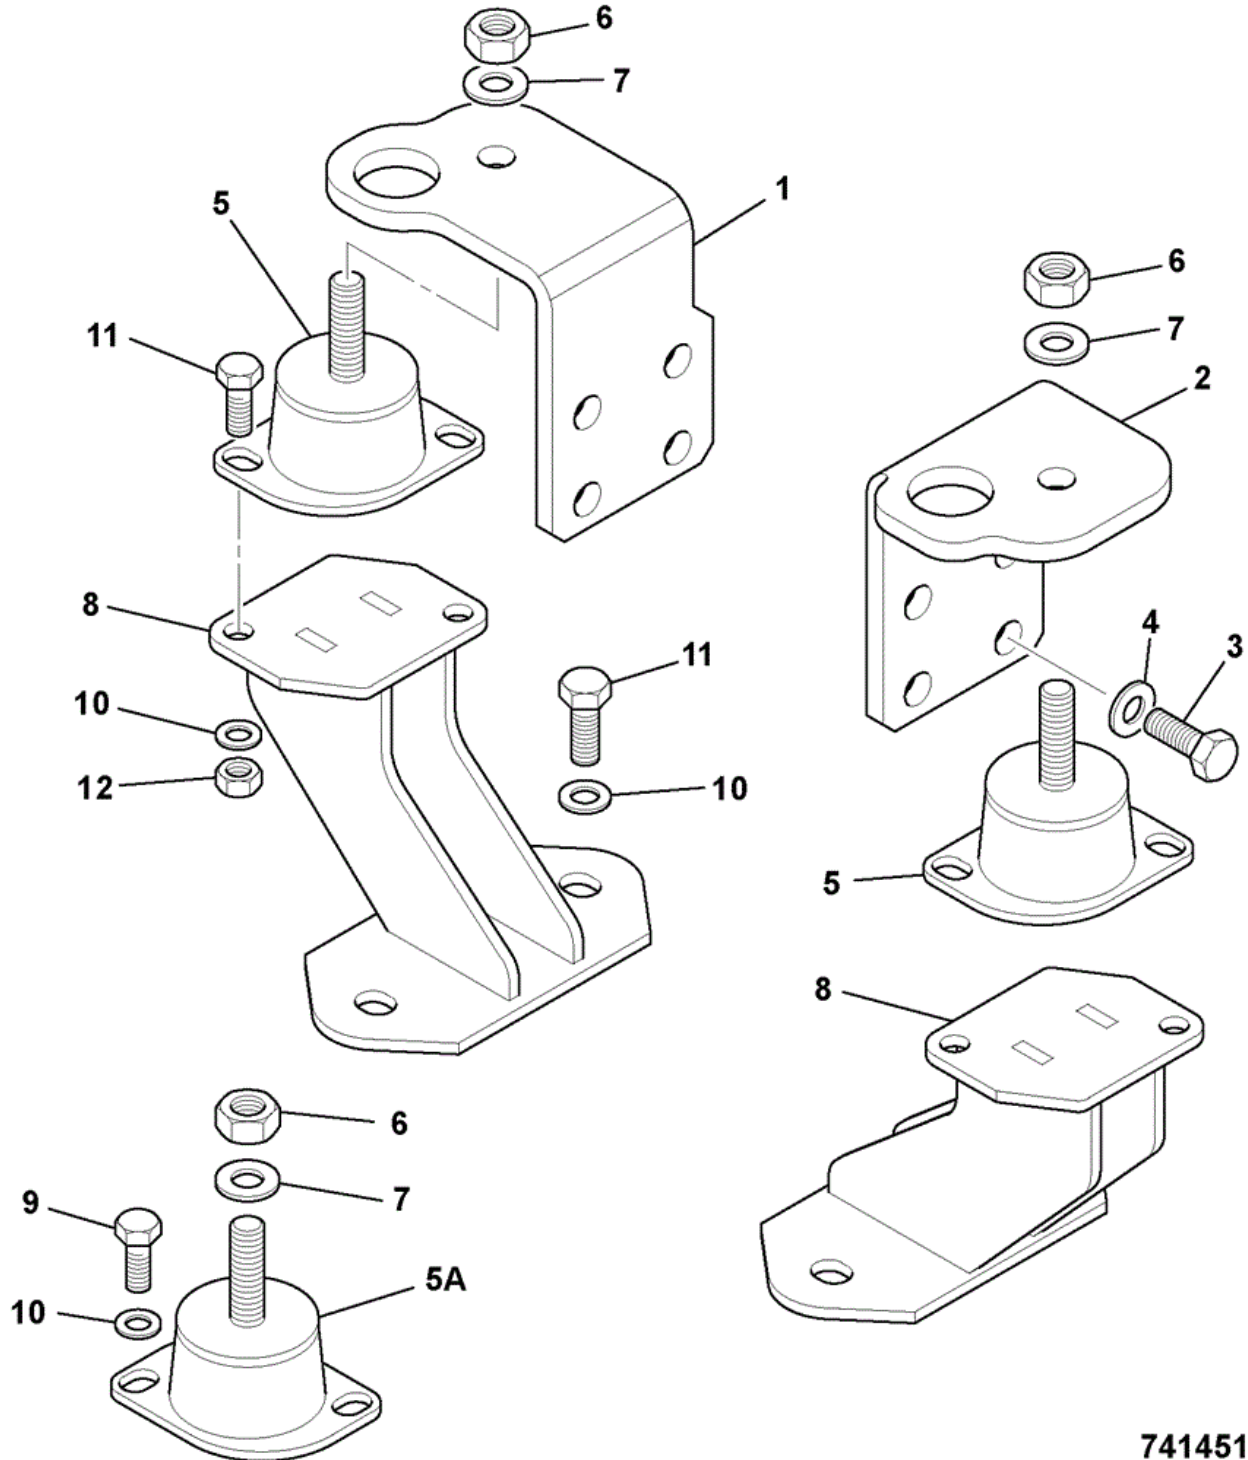

JCB 9802/5520 N1-6-2 TIMING LEVERS ARMS & SPRINGS

927110

Item	Part #	Change No	Description	Usage Code	QTY
1	02/634743		Bracket .		1
2	02/634770		Gasket .		1

3	02/634739		Lever Arm	1
4	02/634773		Spring .	1
5	02/630493		O Ring	1
6	02/634771		Spring .	1
7	02/630078		Nut	1
8	826/10742		Screw	1
9	826/10743		Nut	1
10	02/634166		Cap anti-tamper	1
11	826/10742		Screw	1
12	1370/0101Z		Nut (M6)	1
13	02/630071		Screw	4
14	02/634736		Bracket Lever Arm	1
14	02/630108		Washer	1
15	02/634738		Shaft .	1
16	02/634837		Seal O-Ring	1
17	02/634825		Sensor Speed	1
18	02/634717		Nut .	1
19	02/634826		Lever .	1
20	02/634737		Pivot Pin Bolt	1
21	02/630266		Washer	1
22	02/634720		Nut .	1
23	02/634774		Spring .	1
24	02/630111		Pin	1
25	02/634827		Bolt Assembly	1
26	:826/10738		Nut	1
27	:02/630308		Washer	1
28	:02/634775		Spring .	1
29	02/634776		Ring .	1
30	02/634828		Cap Anti Tamper	1
31	02/634749		Bolt .	1
32	02/634716		Nut .	1
33	02/630266		Washer	1
34	02/634760		Cap Anti Tamper	1
35	02/634723		Cap .	1
36	02/634742		Lever .	1

9802/5520 N1-8-1 ENGINE MOUNTINGS

741451

Item	Part #	Change No	Description	Usage Code	QTY
1	332/R9206		Bracket engine mounting		1
2	332/R9238		Bracket engine mounting		1

3	826/10994		Screw hex head M12x25 fine pitch	9
4	823/00309		Washer hardened (13mm x 23mm x 2.7mm)	9
5	332/S5912		Mounting engine anti-vibration	2
5A	331/65851		Mounting Engine 65 Shore Hardness	1
6	1370/0403D		Nut Lock M12	3
7	1420/0009D		Washer (M12)	3
8	332/R9622		Bracket engine mounting	2
9	1315/0414D		Screw M10x60	2
10	1420/0008D		Washer (M10)	10
11	1315/0408D		Setscrew M10 x 30	8
12	1370/0303D		Nut Self Lock M10	4
99	****		Unit Power-8018 Assembly	1