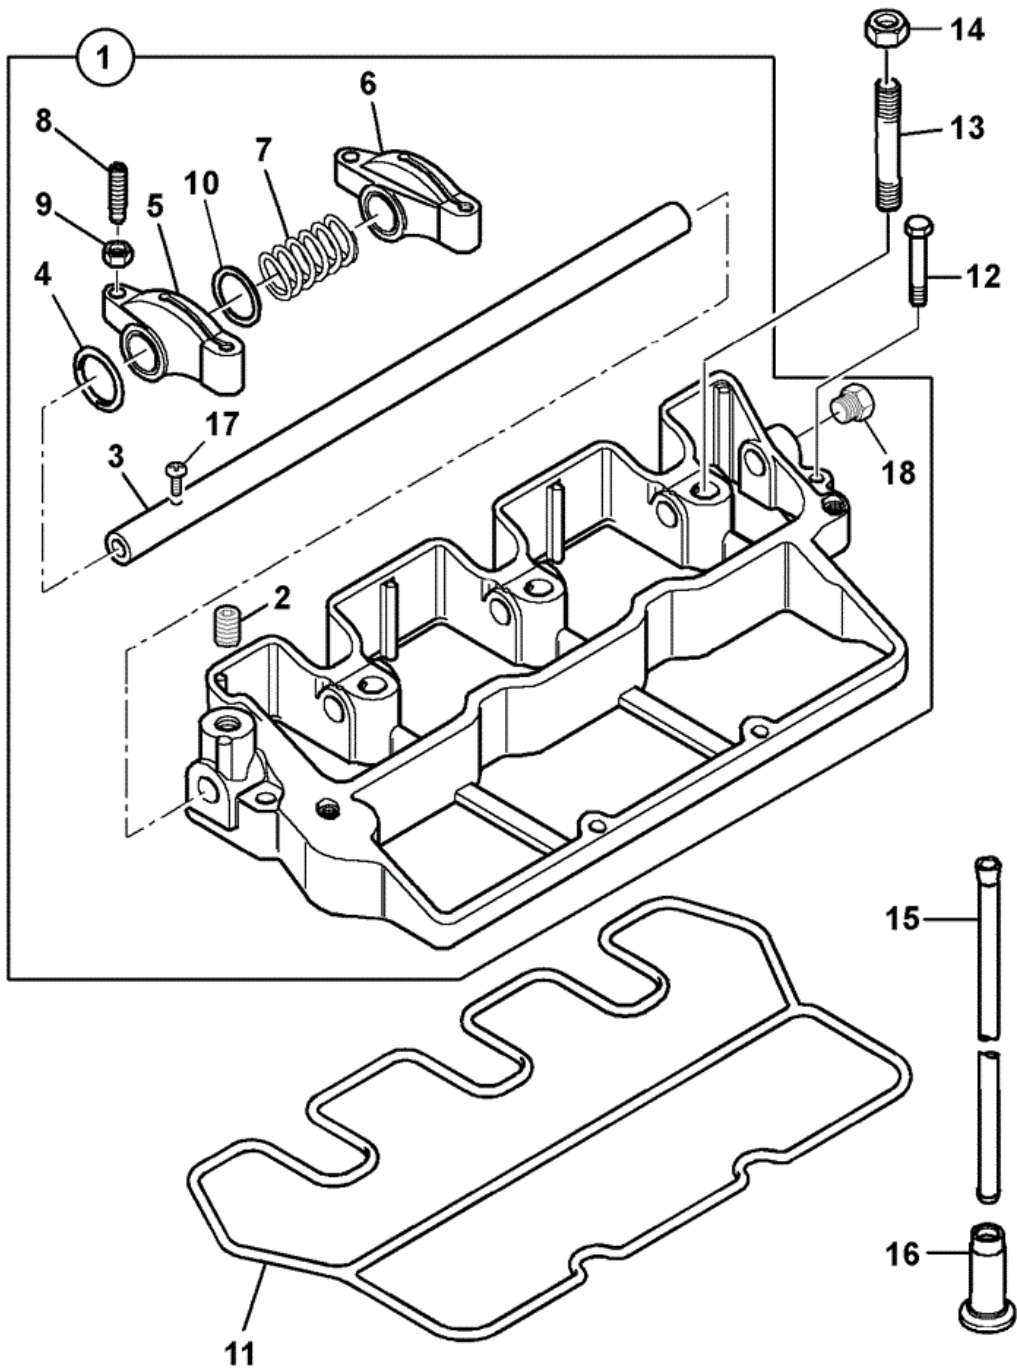

9802/5520 N1-8-1 ENGINE MOUNTINGS

741451

Item	Part #	Change No	Description	Usage Code	QTY
1	332/R9206		Bracket engine mounting		1
2	332/R9238		Bracket engine mounting		1

3	826/10994		Screw hex head M12x25 fine pitch	9
4	823/00309		Washer hardened (13mm x 23mm x 2.7mm)	9
5	332/S5912		Mounting engine anti-vibration	2
5A	331/65851		Mounting Engine 65 Shore Hardness	1
6	1370/0403D		Nut Lock M12	3
7	1420/0009D		Washer (M12)	3
8	332/R9622		Bracket engine mounting	2
9	1315/0414D		Screw M10x60	2
10	1420/0008D		Washer (M10)	10
11	1315/0408D		Setscrew M10 x 30	8
12	1370/0303D		Nut Self Lock M10	4
99	****		Unit Power-8018 Assembly	1

JCB 9802/5520 N2-1-1 CYLINDER HEAD 403D-11 TIER-3

927830

Item	Part #	Change No	Description	Usage Code	QTY
1	02/634829		Cylinder Head Assembly		1
2	****		None serviced part		1

3	:02/631335		Seat valve insert	A	3
3	N/A		Not applicable not available		0
4	:02/630146		Valve <i>Exhaust</i>	B	3
5	:02/630573		Valve <i>Inlet</i>	A	3
6	:02/630147		Seal exhaust valve <i>Exhaust</i>	A	3
7	:02/630142		Seal inlet valve <i>Inlet</i>	B	3
8	:02/630143		Spring valve		6
9	:02/630145		Collet		12
10	:02/630144		Cap		1
11	:02/630149		Plug D=30mm		1
12	:02/630149		Plug D=30mm		1
13	:02/630933		Plug D=18mm		2
14	:02/630933		Plug D=18mm		2
15	N/A		Not applicable not available		1
16	:02/630933		Plug D=18mm		4
17	02/630574		Gasket cylinder head 1.2mm		1
17	02/630575		Gasket cylinder head 1.3mm		1
18	02/630185		Stud		2
19	02/630185		Stud		2
20	02/630152		Screw		11
21	02/630153		Screw		3
22	02/630144		Cap		6
23	02/634830		Thermostart .		3
23	02/630576		Nut		3
24	02/634831		Rail Connector		1
25	02/630758		Nut		1
26	02/630759		Washer		1
27	02/630761		Lead <i>Not Shown</i>		1

JCB 9802/5520 N2-2-1 ROCKER ASSEMBLY PUSH RODS & TAPPETS

394281

Item	Part #	Change No	Description	Usage Code	QTY
1	02/630632		Shaft rocker assembly		1

Thank you so much for reading.
Please click the “Buy Now!”
button below to download the
complete manual.