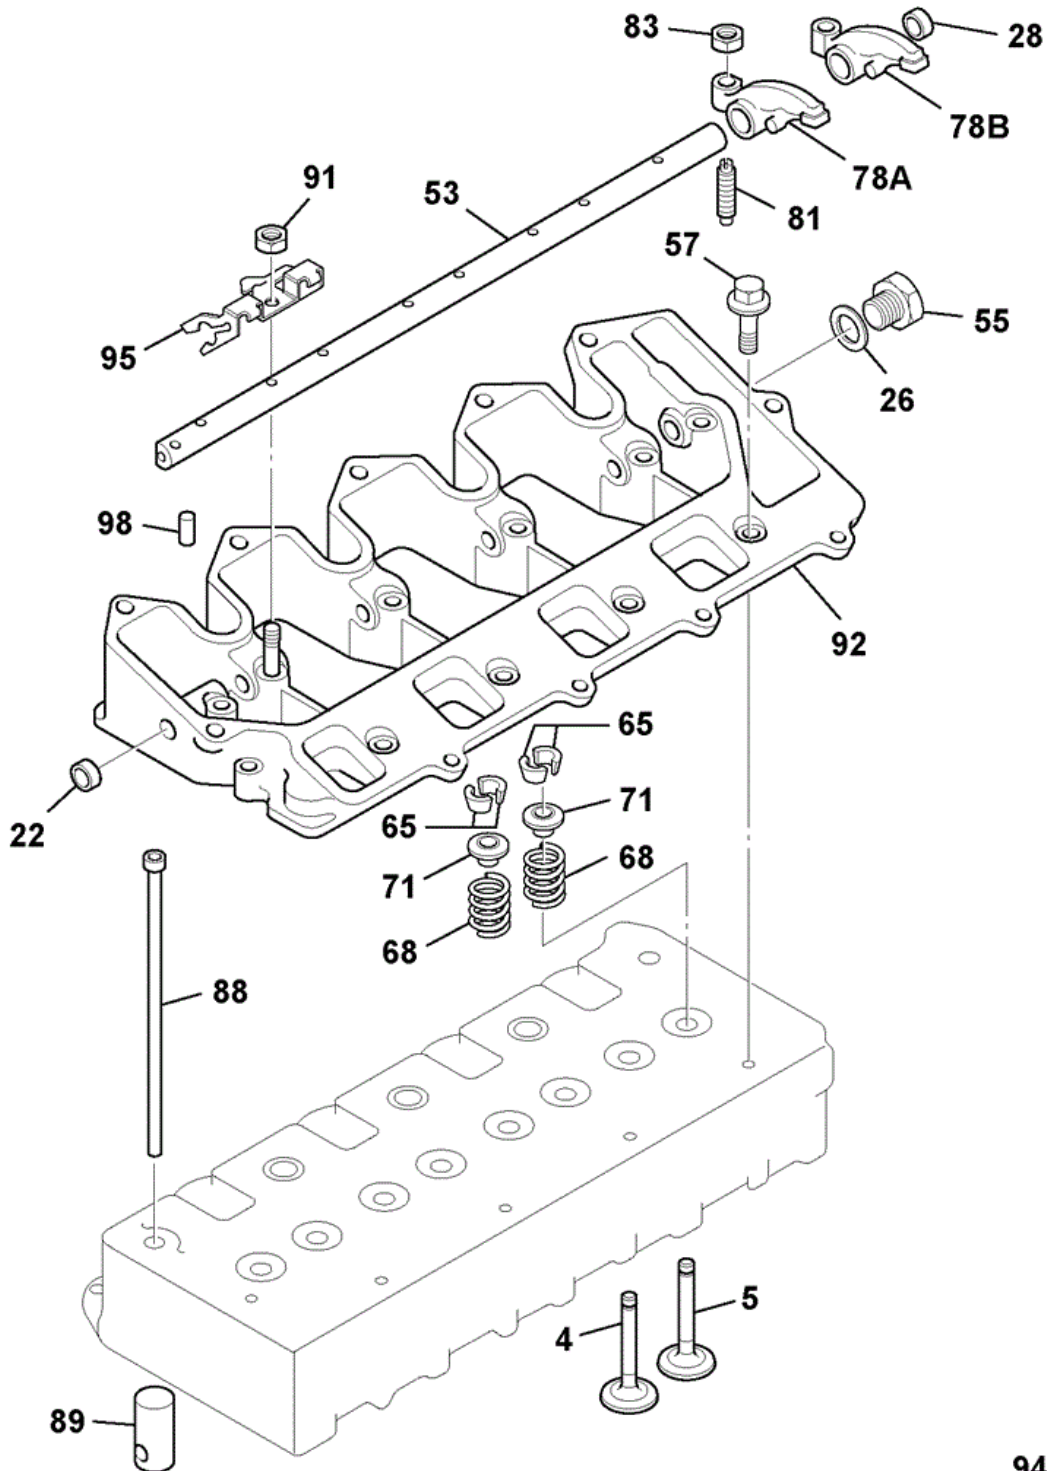

9802/5550 N1-16-3 GOVERNOR ASSEMBLY 8055

942560

Item	Part #	Change No	Description	Usage Code	QTY
1B	02/803004		Weight Governor		1
5	02/802929		Sleeve .		1

6B	02/803121		Shaft .	1
16	02/802786		Pin .	1
18	02/802933		Plate .	1
28A	02/802872		Lever .	1
30	02/802866		Spring .	1
35	02/802893		Spring .	1
36	02/802898		Spring .	1
39	****		T.B.A	1
40	02/802826		Nut .	1
50	02/802980		Lever .	1
52	02/802982		Guide .	1
53	02/802786		Pin .	1
54	02/802871		Lever .	1
55	02/803144		Pivot Bracket	1
56	02/802983		Shaft .	1
57	02/802777		Ring Snap	1
58	02/802981		Lever .	1
60	02/803046		Link .	1
69	02/802897		Spring Set	1
77	02/802902		Kit Lever <i>Supplied with 28A & 54</i>	1

9802/5550 N1-16-4 TIMING GEAR AND CAMSHAFT 8055

942570

Item	Part #	Change No	Description	Usage Code	QTY
1	02/802928		Camshaft .		1
2	:02/803116		Bearing .		1

3	:02/803115		Bearing .	1
4	:02/802886		Ring .	1
5	:9098786260		Pin 50Dx6	1
6	02/802919		Shaft .	1
7	:9081605100		Pin thrust 50Dx10	1
8	02/802808		Collar .	1
9	02/802920		Gear .	1
10	02/802120		Bolt	2
11	02/802985		Gear .	1
12	9091801620		Ring snap	1
13	02/802977		Nut .	1

9802/5550 N2-2-1 ROCKERS AND VALVES

942590

Item	Part #	Change No	Description	Usage Code	QTY
4	02/802904		Valve Inlet		4
5	02/802881		Valve Exhaust		4

22	02/803131		Cap O/D =12mm	1
26	9095714140		Washer seal	1
28	02/802956		Cap O/D = 8MM	1
53	02/802915		Shaft Rocker	1
55	02/803032		Plug M14x9	1
57	02/802419		Bolt oil level switch M6x25	5
57	02/802755		Bolt M6 x 50	5
65	02/802427		Collet split	16
68	02/802869		Spring .	8
71	02/802845		Seat .	8
78A	02/802944		Arm rocker inlet	4
78B	02/802945		Arm rocker exhaust	4
81	02/802861		Screw .	8
83	02/803132		Nut .	8
88	02/802888		Rod Push	8
89	02/802917		Tappet .	8
89	02/802870		Tappet .	8
91	02/802996		Nut M6	6
92	02/803035		Bracket .	1
95	02/802890		Spring .	4
98	02/803120		Pin 50Dx16	1