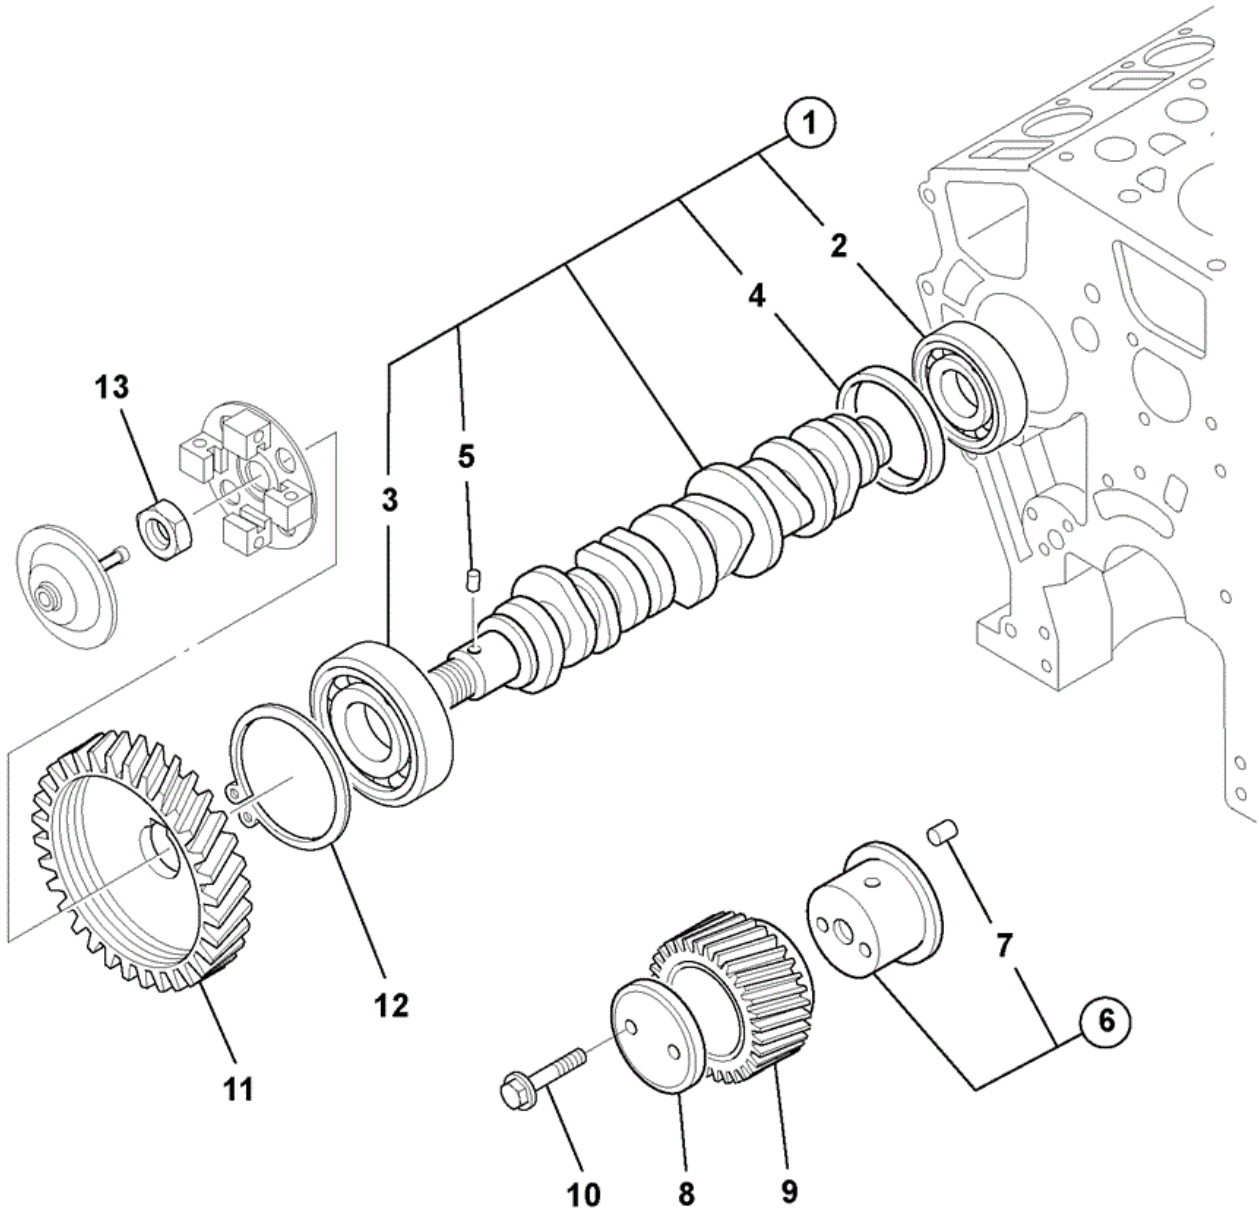

9802/5550 N1-16-3 GOVERNOR ASSEMBLY 8055

942560

Item	Part #	Change No	Description	Usage Code	QTY
1B	02/803004		Weight Governor		1
5	02/802929		Sleeve .		1

6B	02/803121		Shaft .	1
16	02/802786		Pin .	1
18	02/802933		Plate .	1
28A	02/802872		Lever .	1
30	02/802866		Spring .	1
35	02/802893		Spring .	1
36	02/802898		Spring .	1
39	****		T.B.A	1
40	02/802826		Nut .	1
50	02/802980		Lever .	1
52	02/802982		Guide .	1
53	02/802786		Pin .	1
54	02/802871		Lever .	1
55	02/803144		Pivot Bracket	1
56	02/802983		Shaft .	1
57	02/802777		Ring Snap	1
58	02/802981		Lever .	1
60	02/803046		Link .	1
69	02/802897		Spring Set	1
77	02/802902		Kit Lever <i>Supplied with 28A & 54</i>	1

9802/5550 N1-16-4 TIMING GEAR AND CAMSHAFT 8055

942570

Item	Part #	Change No	Description	Usage Code	QTY
1	02/802928		Camshaft .		1
2	:02/803116		Bearing .		1

3	:02/803115		Bearing .	1
4	:02/802886		Ring .	1
5	:9098786260		Pin 50Dx6	1
6	02/802919		Shaft .	1
7	:9081605100		Pin thrust 50Dx10	1
8	02/802808		Collar .	1
9	02/802920		Gear .	1
10	02/802120		Bolt	2
11	02/802985		Gear .	1
12	9091801620		Ring snap	1
13	02/802977		Nut .	1

9802/5550 N2-2-1 ROCKERS AND VALVES

942590

Item	Part #	Change No	Description	Usage Code	QTY
4	02/802904		Valve Inlet		4
5	02/802881		Valve Exhaust		4

22	02/803131		Cap O/D =12mm	1
26	9095714140		Washer seal	1
28	02/802956		Cap O/D = 8MM	1
53	02/802915		Shaft Rocker	1
55	02/803032		Plug M14x9	1
57	02/802419		Bolt oil level switch M6x25	5
57	02/802755		Bolt M6 x 50	5
65	02/802427		Collet split	16
68	02/802869		Spring .	8
71	02/802845		Seat .	8
78A	02/802944		Arm rocker inlet	4
78B	02/802945		Arm rocker exhaust	4
81	02/802861		Screw .	8
83	02/803132		Nut .	8
88	02/802888		Rod Push	8
89	02/802917		Tappet .	8
89	02/802870		Tappet .	8
91	02/802996		Nut M6	6
92	02/803035		Bracket .	1
95	02/802890		Spring .	4
98	02/803120		Pin 50Dx16	1