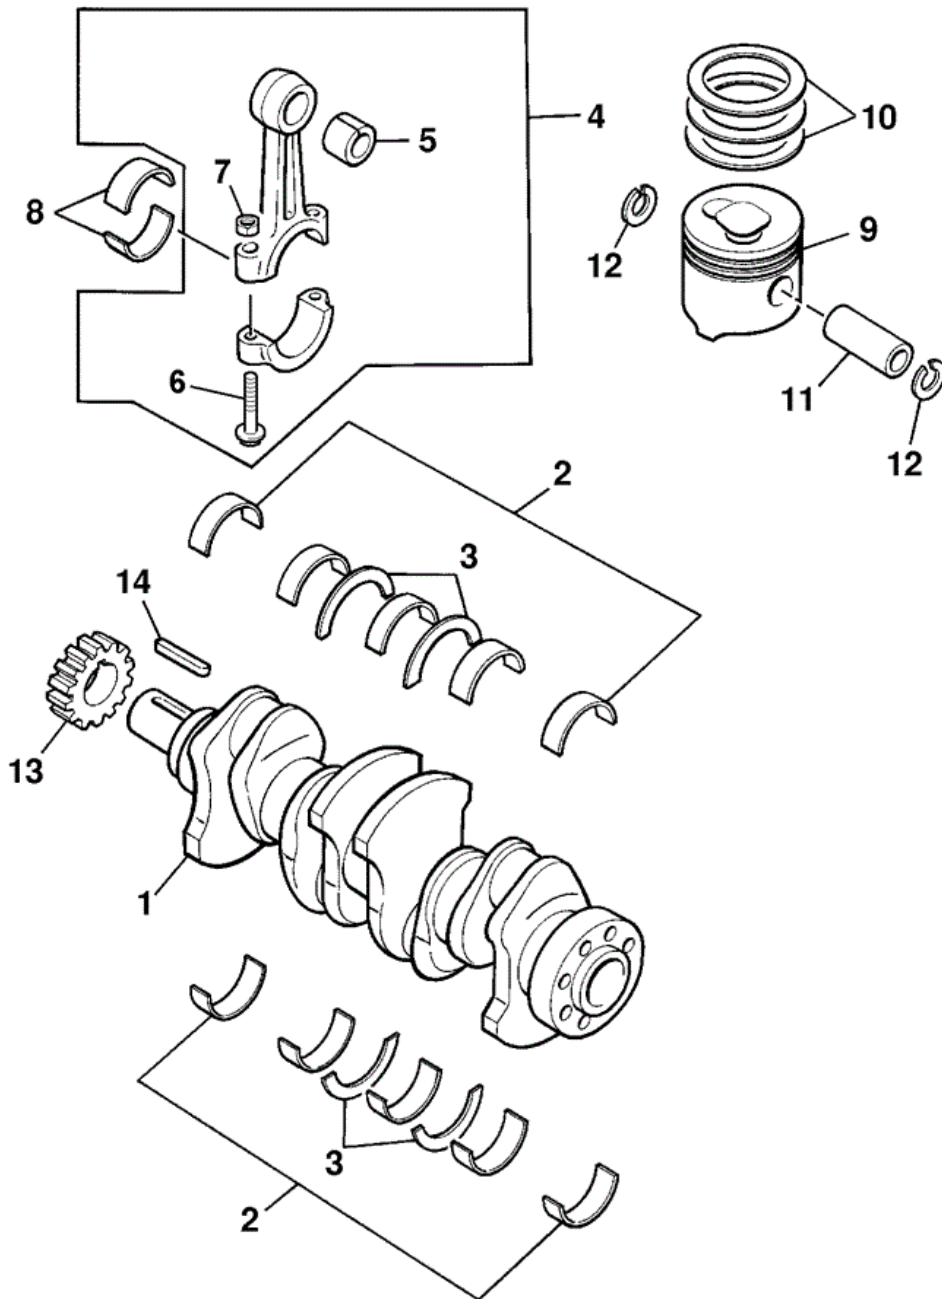

9802/5550 N1-14-1 CRANKSHAFT, PISTONS CONRODS

8055

358182

Item	Part #	Change No	Description	Usage Code	QTY
1	02/802911		Crankshaft .		1