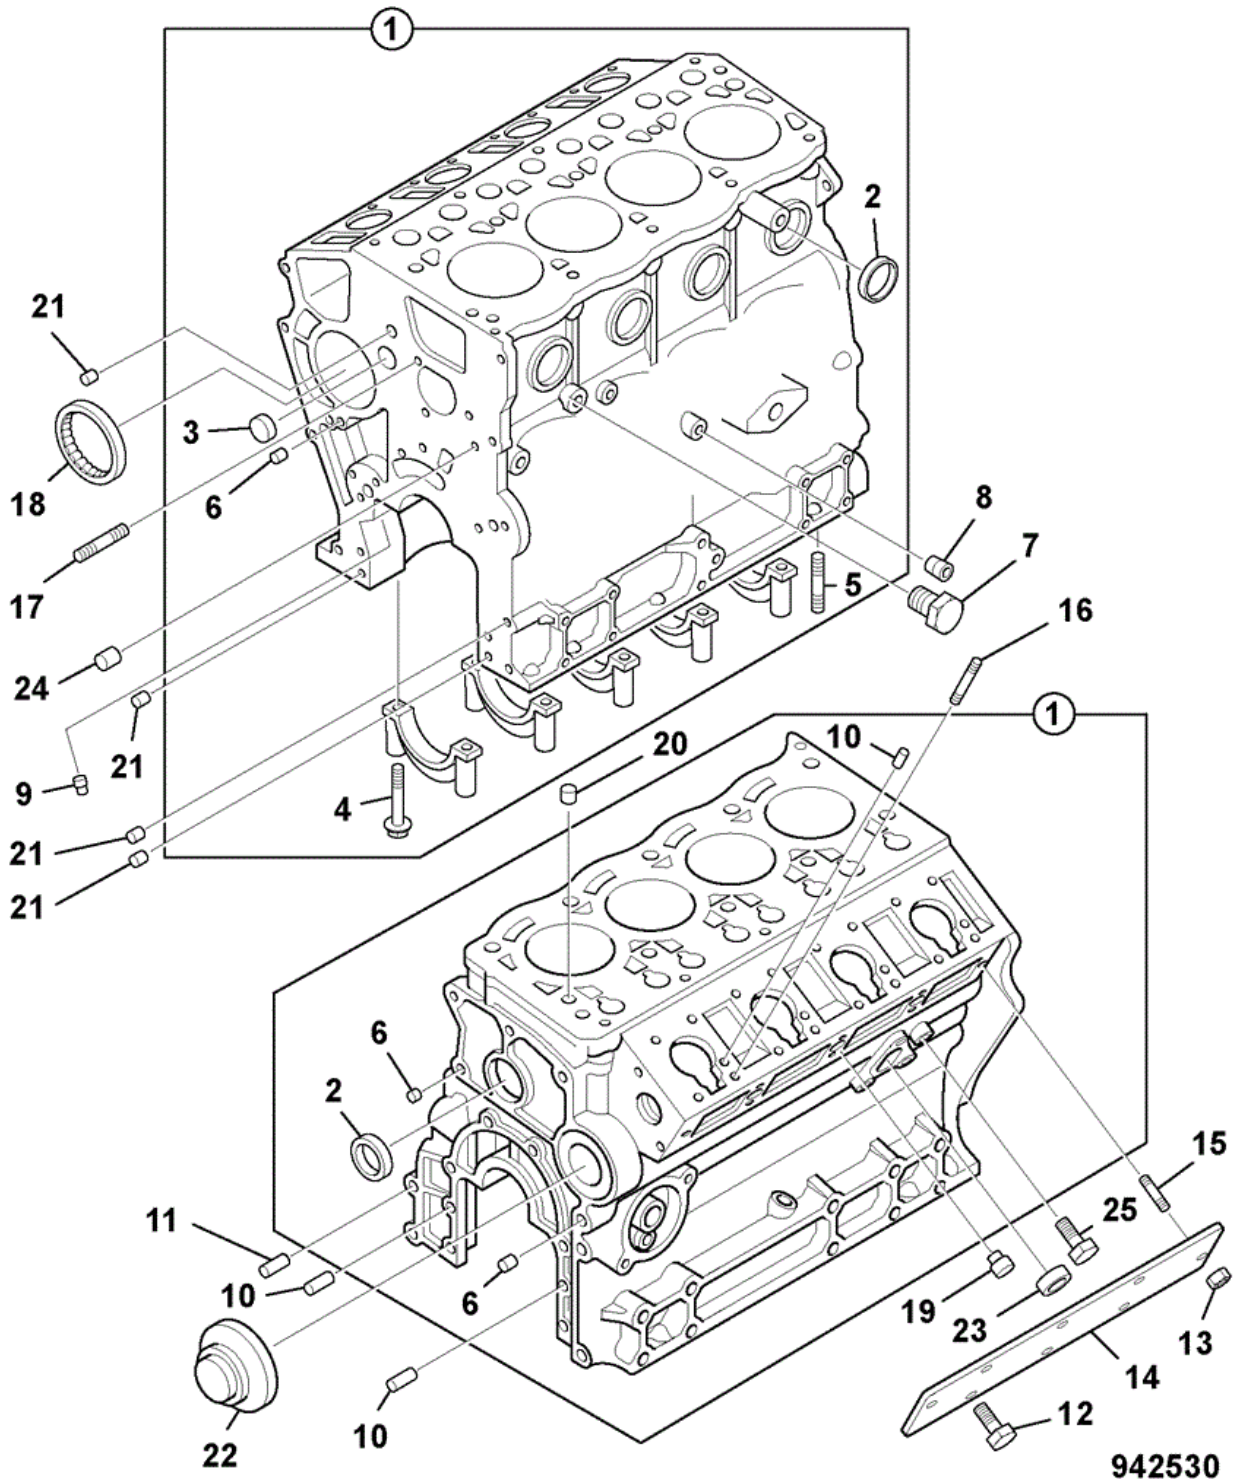

JCB 9802/5550 N1-13-1 ENGINE BLOCK 8055

Item	Part #	Change No	Description	Usage Code	QTY
1	02/803007		Cylinder Block Assy.		1
2	:02/802842		Cap o/d = 35mm		5

3	:02/800879		Plug O/D = 22mm	1
4	:02/802837		Bolt M11x83	10
5	:02/802493		Stud M6x16	4
6	:5096000130		Plug D=12	6
7	02/800019		Plug water drain, PT 1/4	1
8	1096050190		Plug PT 1/4	1
9	02/803127		Plug PT 1/8	1
10	02/803122		Pin 6ODx16	6
11	9081508160		Pin	2
12	02/802536		Bolt M6x12	5
12	02/802407		Bolt sensor M6x16 <i>Dipstick Holder</i>	1
13	02/802996		Nut M6	4
14	02/802916		Cover .	1
15	02/802965		Stud M6x25	3
15	02/802966		Stud M6x27	1
16	02/802780		Stud .	8
17	02/802963		Stud .	1
18	02/803053		Bearing Needle	1
19	02/802874		Pin .	2
20	02/802839		Dowel 15.25 OD	2
21	02/800321		Pin 11ODx8	4
22	02/802883		Plug .	1
23	02/801791		Plug O/D = 32	1
24	5096000130		Plug D=12	1
25	02/802798		Plug .	1
26	17/913402		Washer Washer sealing	1

9802/5550 N1-16-1 TIMING COVER FRONT END DRIVE

8055

942540

Item	Part #	Change No	Description	Usage Code	QTY
1	02/802978		Casing .		1

2	02/802388		Nut cover M8	2
3	02/802497		Seal oil crankshaft front <i>See N8-11-1</i>	1
4	02/802768		Stud .	1
4	02/802964		Stud M8x50	1
5	02/802760		Bolt M8x60	6
6	02/802534		Bolt M8 x 80	2
7	02/802744		Cap Oil Filler	1
8	:02/800399		Seal	1
12	02/802950		Pulley .	1
12A	1315/0303D		Setscrew M8 x 16mm	4
12B	1420/0007D		Washer (M8)	4
18	02/802948		Pulley .	1
24	0208006120		Bolt M6x12	1
28	02/802994		Gear	1
36	332/S7129		Belt fan drive L=880mm	1
43	02/802855		Bolt M14x34	1
59	02/802832		Washer .	1