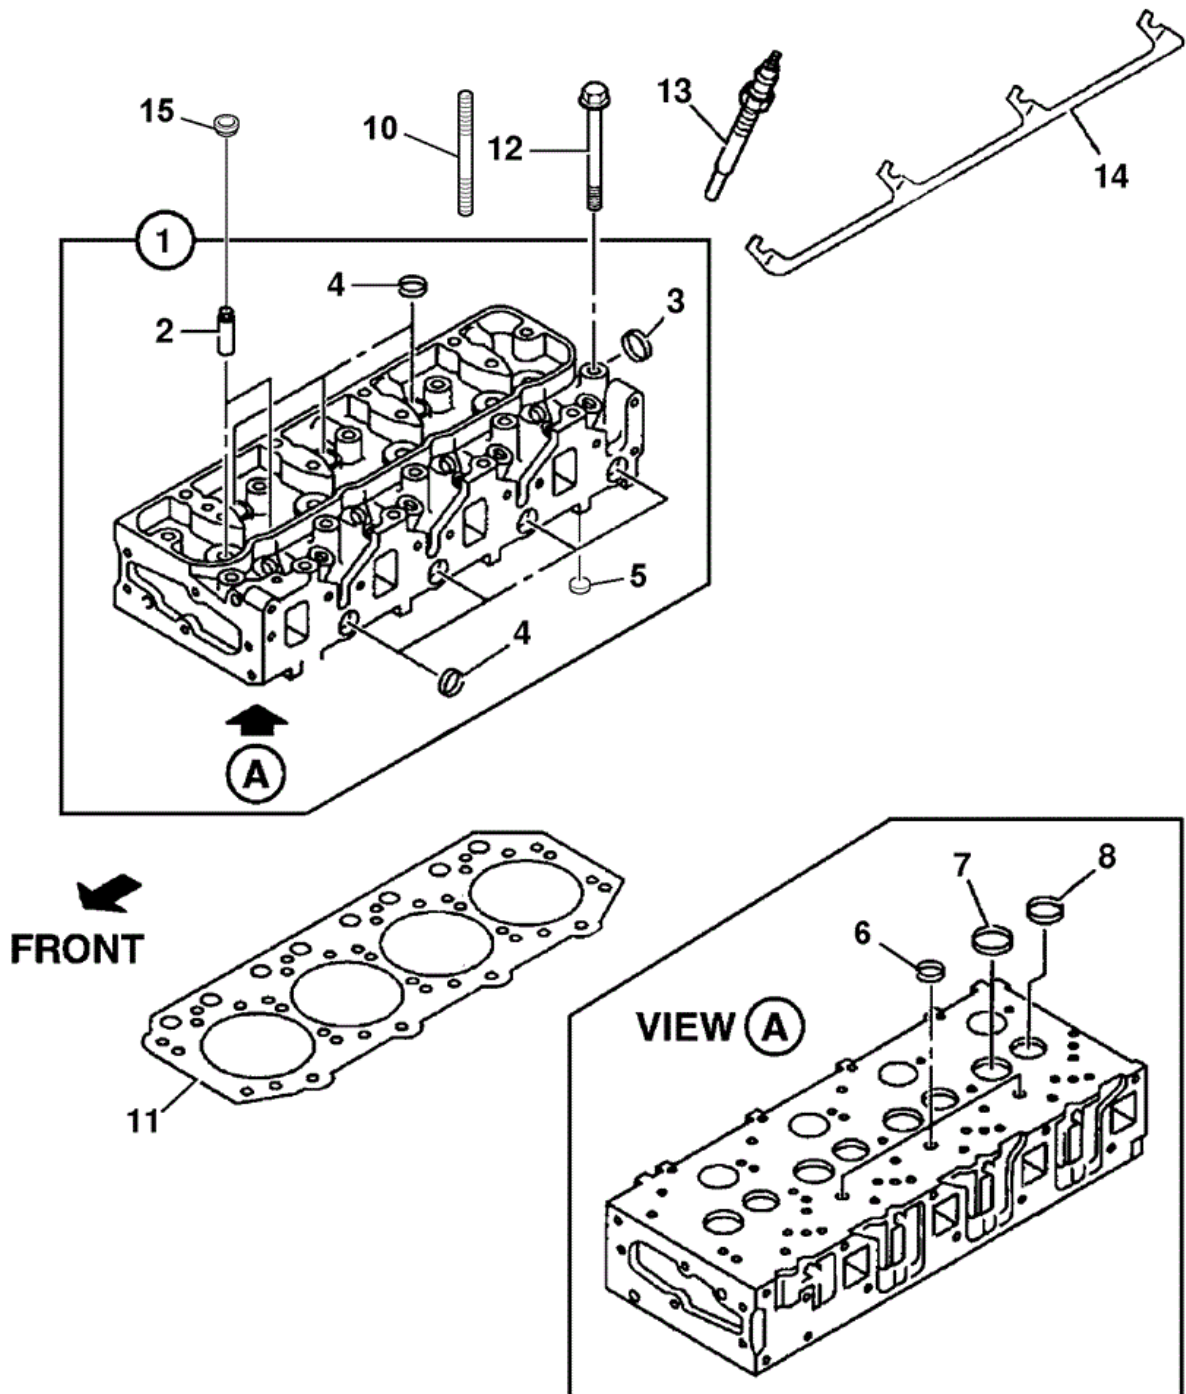

9802/5550 N2-11-1 CYLINDER HEAD ASSY. 8055

358131

Item	Part #	Change No	Description	Usage Code	QTY
1	02/802910		Cylinder Head Assy.		1
2	:02/802868		Guide .		8