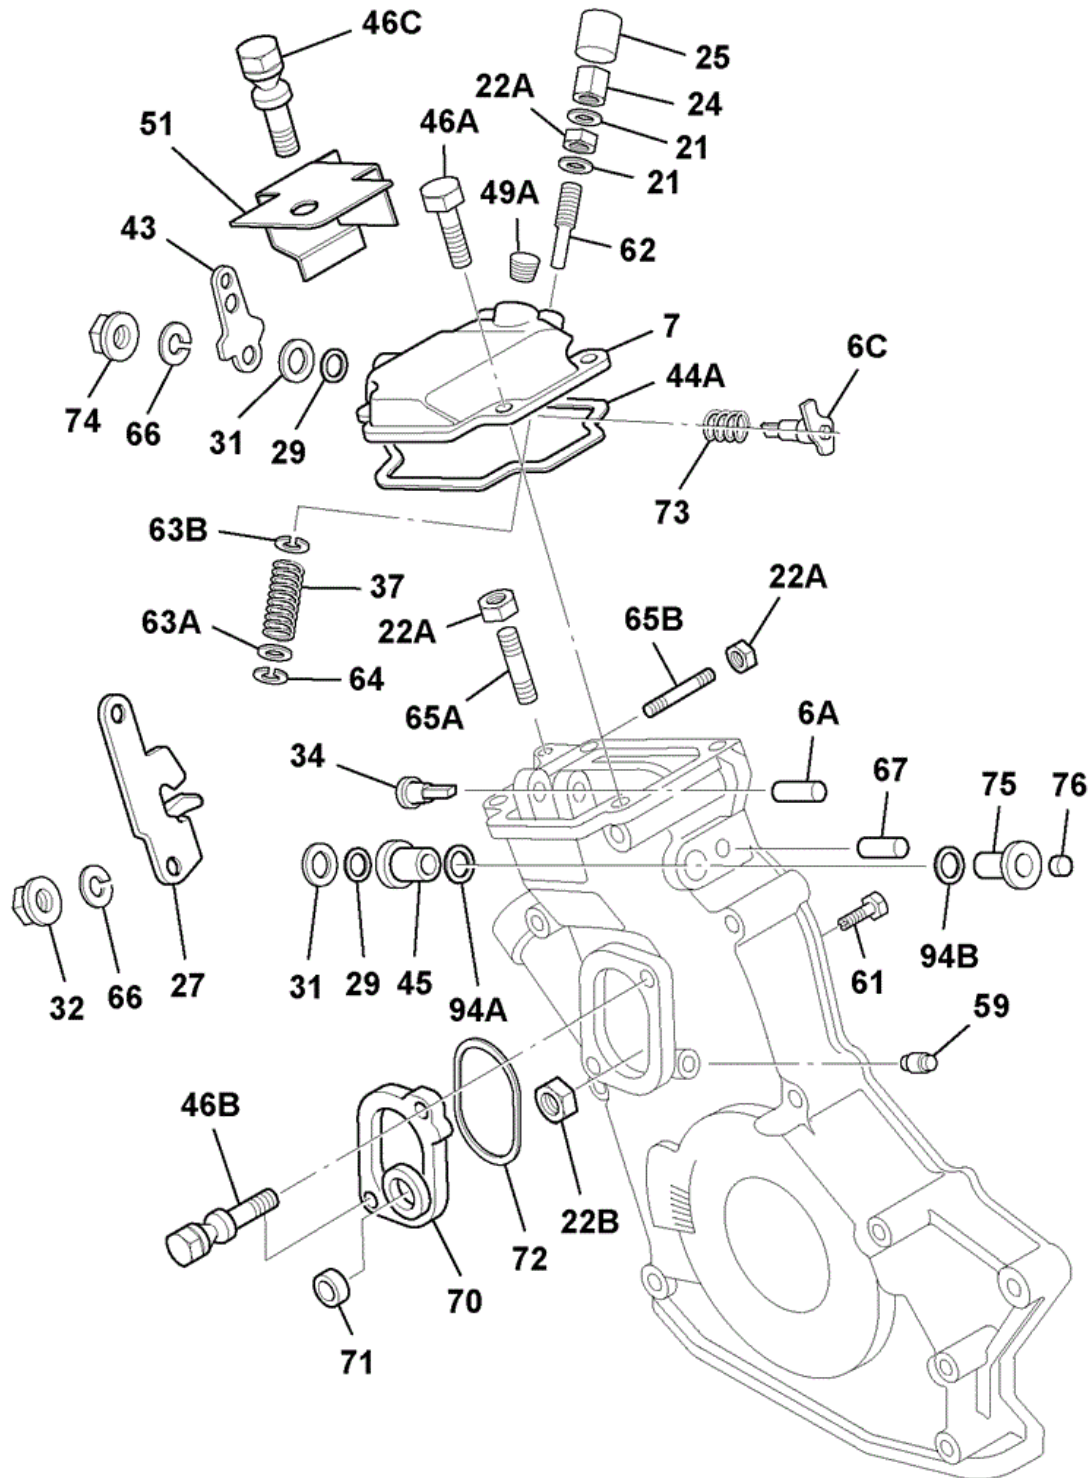

JCB 9802/5550 N1-16-2 TIMING CASE 8055

Item	Part #	Change No	Description	Usage Code	QTY
6A	02/803124		Shaft .		1
6C	02/802865		Shaft .		1