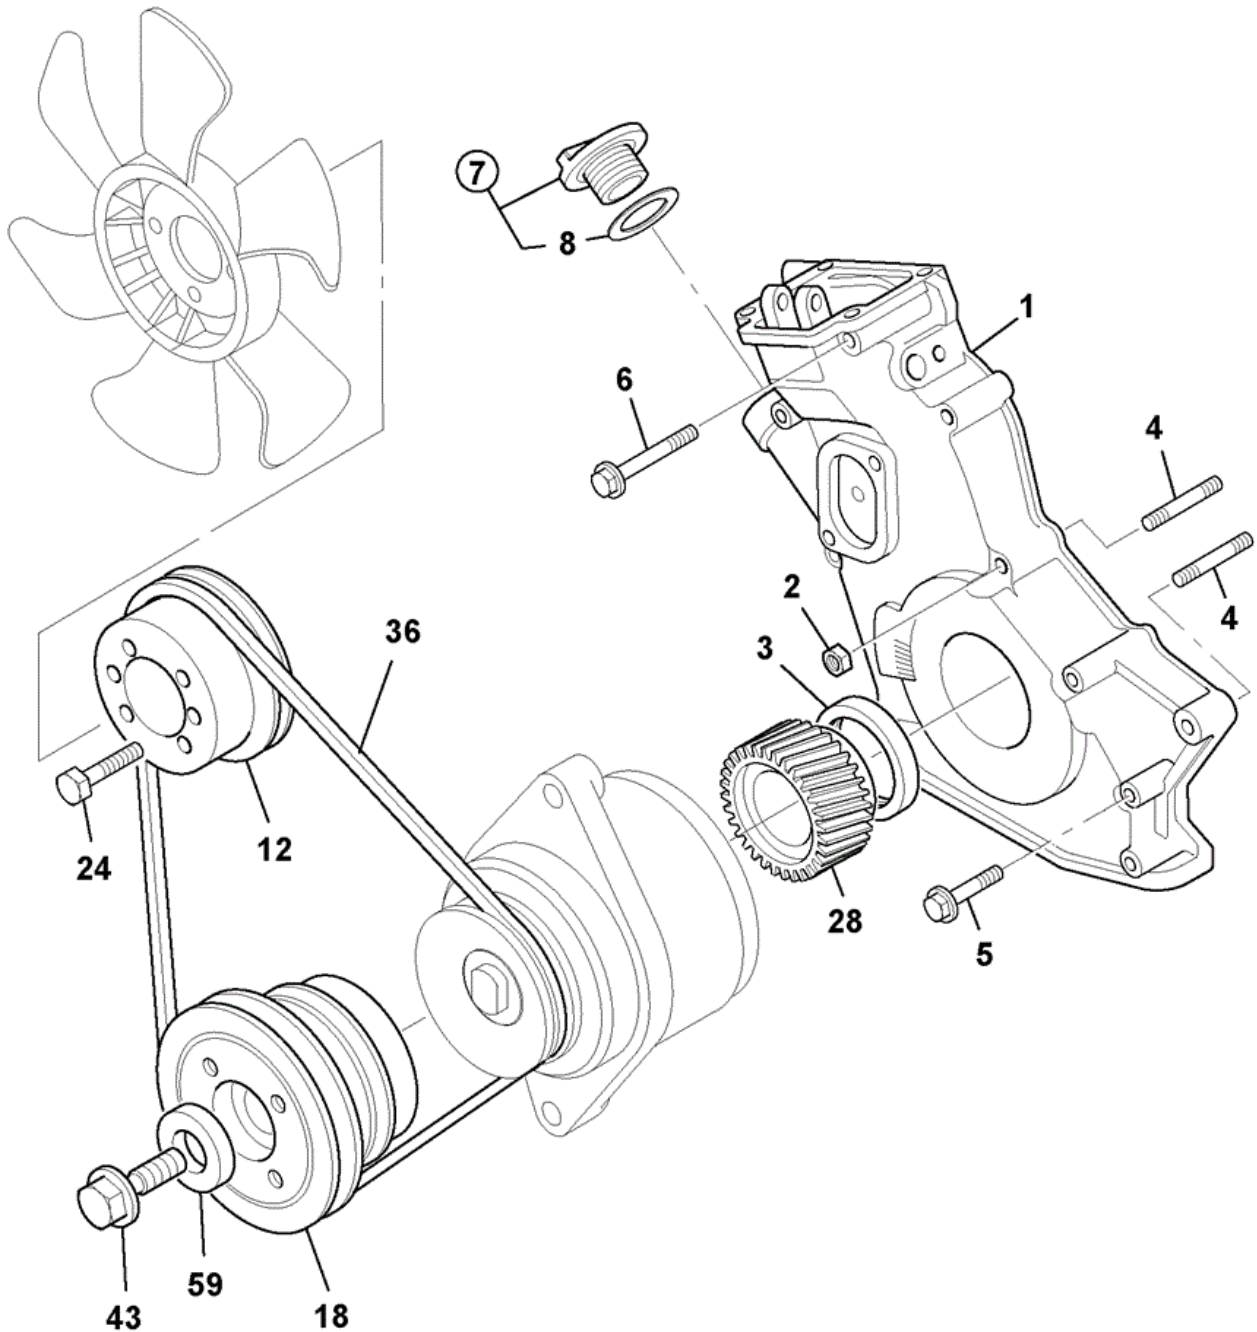

9802/5550 N1-14-1 CRANKSHAFT, PISTONS CONRODS

8055

358182

Item	Part #	Change No	Description	Usage Code	QTY
1	02/802911		Crankshaft .		1

2	02/803140		Kit Bearings, Crankshaft standard		1
3	332/F3365		Washer thrust		2
4	02/802988		Conrod Assy.		4
5	:02/802989		Bush .		1
6	:02/802840		Bolt .		2
7	:02/802841		Nut .		2
8	02/803049		Conrod Std		4
9	02/802960		Piston Std.		4
9	02/802959		Piston +0.25		4
10	02/802926		Kit Piston Ring Std.		4
10	02/802927		Kit Piston Ring +0.25		4
11	02/802806		Pin .		4
12	02/802821		Circlip .		8
13	02/802994		Gear		1
14	02/800901		Key woodruff		1

9802/5550 N1-16-1 TIMING COVER FRONT END DRIVE

8055

942540

Item	Part #	Change No	Description	Usage Code	QTY
1	02/802978		Casing .		1

2	02/802388		Nut cover M8	2
3	02/802497		Seal oil crankshaft front <i>See N8-11-1</i>	1
4	02/802768		Stud .	1
4	02/802964		Stud M8x50	1
5	02/802760		Bolt M8x60	6
6	02/802534		Bolt M8 x 80	2
7	02/802744		Cap Oil Filler	1
8	:02/800399		Seal	1
12	02/802950		Pulley .	1
12A	1315/0303D		Setscrew M8 x 16mm	4
12B	1420/0007D		Washer (M8)	4
18	02/802948		Pulley .	1
24	0208006120		Bolt M6x12	1
28	02/802994		Gear	1
36	332/S7129		Belt fan drive L=880mm	1
43	02/802855		Bolt M14x34	1
59	02/802832		Washer .	1

9802/5550 N1-16-3 GOVERNOR ASSEMBLY 8055

942560

Item	Part #	Change No	Description	Usage Code	QTY
1B	02/803004		Weight Governor		1
5	02/802929		Sleeve .		1

6B	02/803121		Shaft .	1
16	02/802786		Pin .	1
18	02/802933		Plate .	1
28A	02/802872		Lever .	1
30	02/802866		Spring .	1
35	02/802893		Spring .	1
36	02/802898		Spring .	1
39	****		T.B.A	1
40	02/802826		Nut .	1
50	02/802980		Lever .	1
52	02/802982		Guide .	1
53	02/802786		Pin .	1
54	02/802871		Lever .	1
55	02/803144		Pivot Bracket	1
56	02/802983		Shaft .	1
57	02/802777		Ring Snap	1
58	02/802981		Lever .	1
60	02/803046		Link .	1
69	02/802897		Spring Set	1
77	02/802902		Kit Lever <i>Supplied with 28A & 54</i>	1