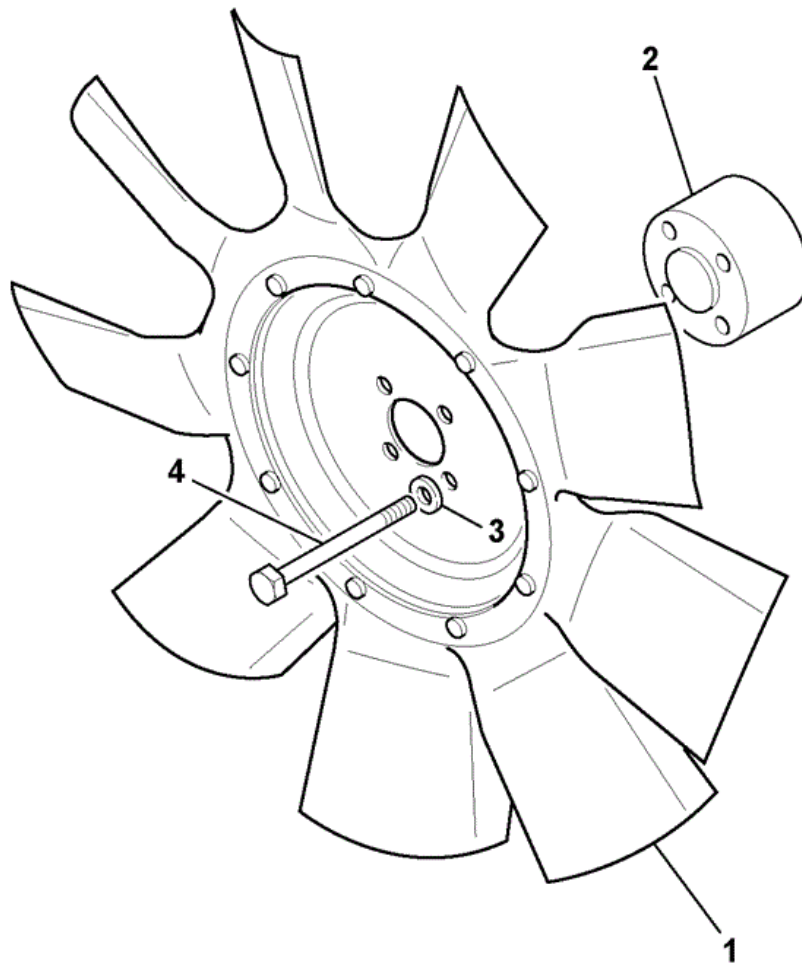

9802/5880 R1-5-3 FAN NON EU OPTION

903780

Item	Part #	Change No	Description	Usage Code	QTY
1	30/926965		Fan puller 650mm		1
2	829/31594		Spacer fan		1