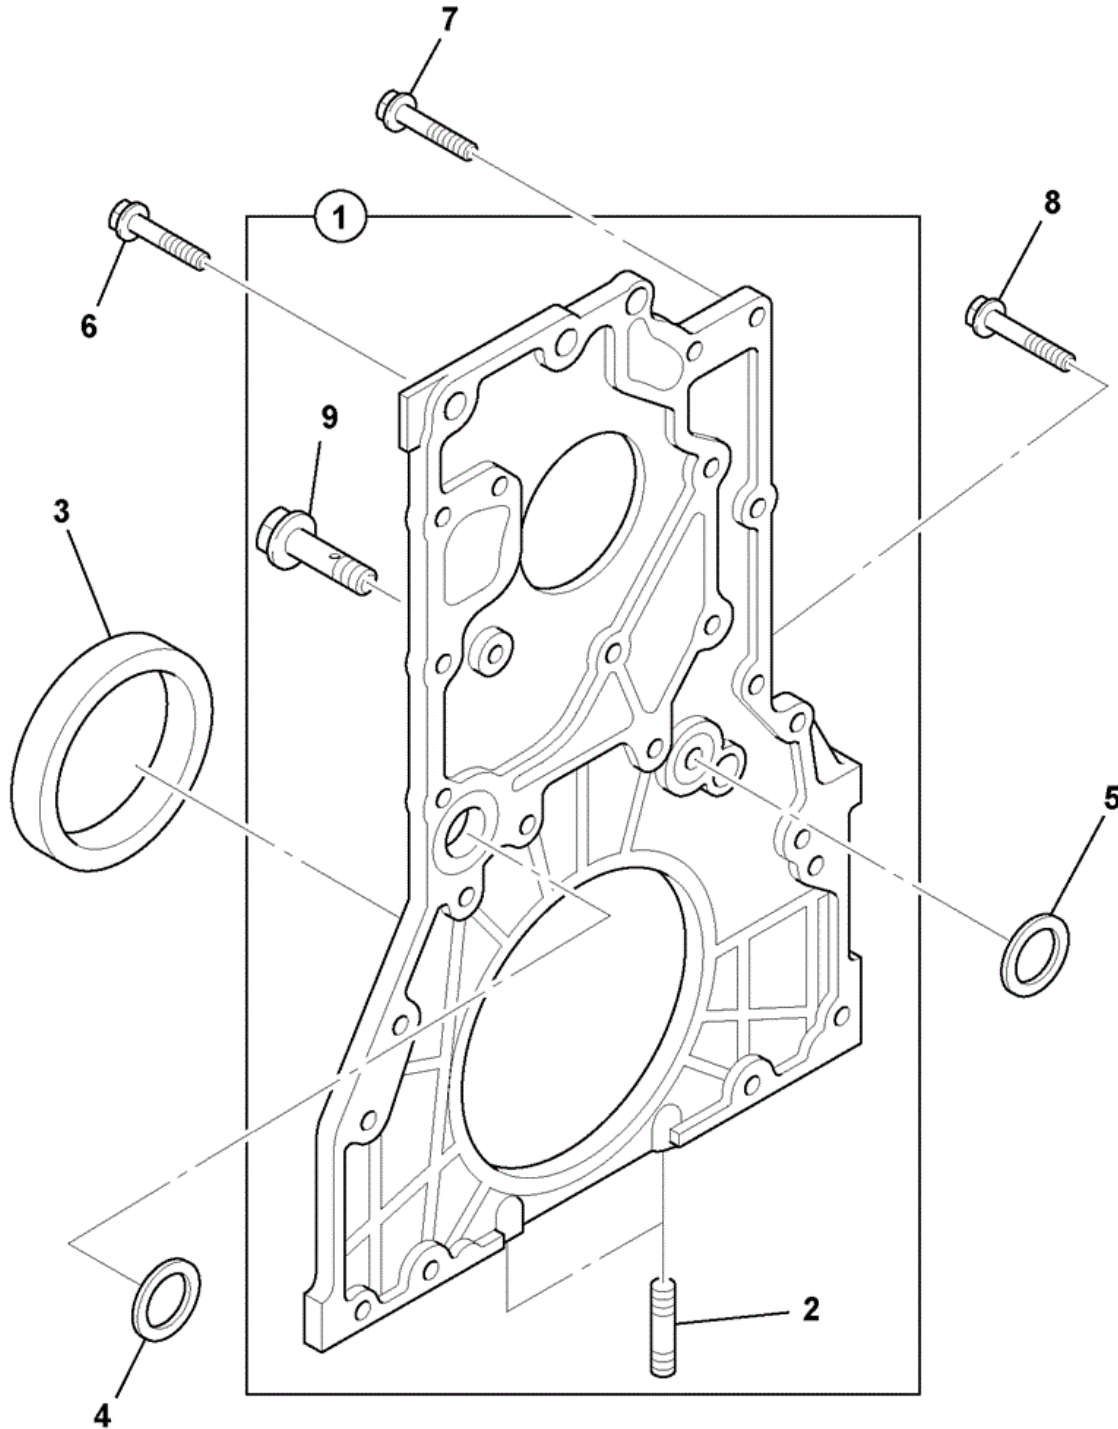

JCB 9802/5880 R1-3-1 BLOCK ASSEMBLY

872510

Item	Part #	Change No	Description	Usage Code	QTY
1	02/802676		Block cylinder		1
2	****		None serviced part		1

3	:02/801806	Liner cylinder grade 1X <i>Existing liners grade stamped on outside of liner 1X</i>	4
3A	:02/801001	Liner cylinder grade 3X <i>Existing liners grade stamped on outside of liner 3X</i>	4
4	:02/801812	Pin	2
5	:02/801711	Plug D=45	3
6	:1096000160	Plug D=25	1
7	:1096000160	Plug D=25	1
8	:02/801808	Plug	4
9	:02/801811	Bolt M10x82	11
10	:02/802069	Bolt	17
11	:02/801809	Bush oil,drive shaft	2
12	:02/800879	Plug O/D = 22mm	3
13	:5111290060	Plug sealing, D=16	1
14	02/800993	Pin	4
15	9111291280	Plug sealing, D=20	3
16	5096050050	Plug PT 3/8"	2
17	02/800997	Pin set cylinder head	2
18	1131610120	Valve check, assembly	4
19	02/801003	Jet piston cooling	4
20	02/802071	Plug	2
21	5096000130	Plug D=12	1
22	02/801849	Plate cover	1
23	0280808140	Bolt flange head M8 x 14	2
24	02/802066	Plug drain	1
25	02/802072	Gasket	1
26	02/802190	Stud	3
27	02/802189	Valve	1

9802/5880 R1-5-1 PULLEYS & FAN BELT

874641

Item	Part #	Change No	Description	Usage Code	QTY
1	02/802230		Pulley crankshaft		1
2	02/802192		Bolt crankshaft pulley		4

3	02/802309		Pulley water pump	1
4	02/802236		Belt fan	1
5	02/802340		Pulley alternator	1
6	1812294740		Nut	1
7	1812294790		Washer spring	1

9802/5880 R1-6-1 TIMING CASE & FRONT COVER

870621

Item	Part #	Change No	Description	Usage Code	QTY
1	02/802235		Cover timing case		1
2	:02/802608		Stud		2

3	02/802276		Seal oil front		1
4	02/801082		Gasket gear case to cylinder block		1
5	02/802318		Gasket		1
6	02/802127		Bolt		1
7	02/802394		Bolt cyl. head		14
8	02/801602		Bolt L=55		3
9	02/802067		Valve		1