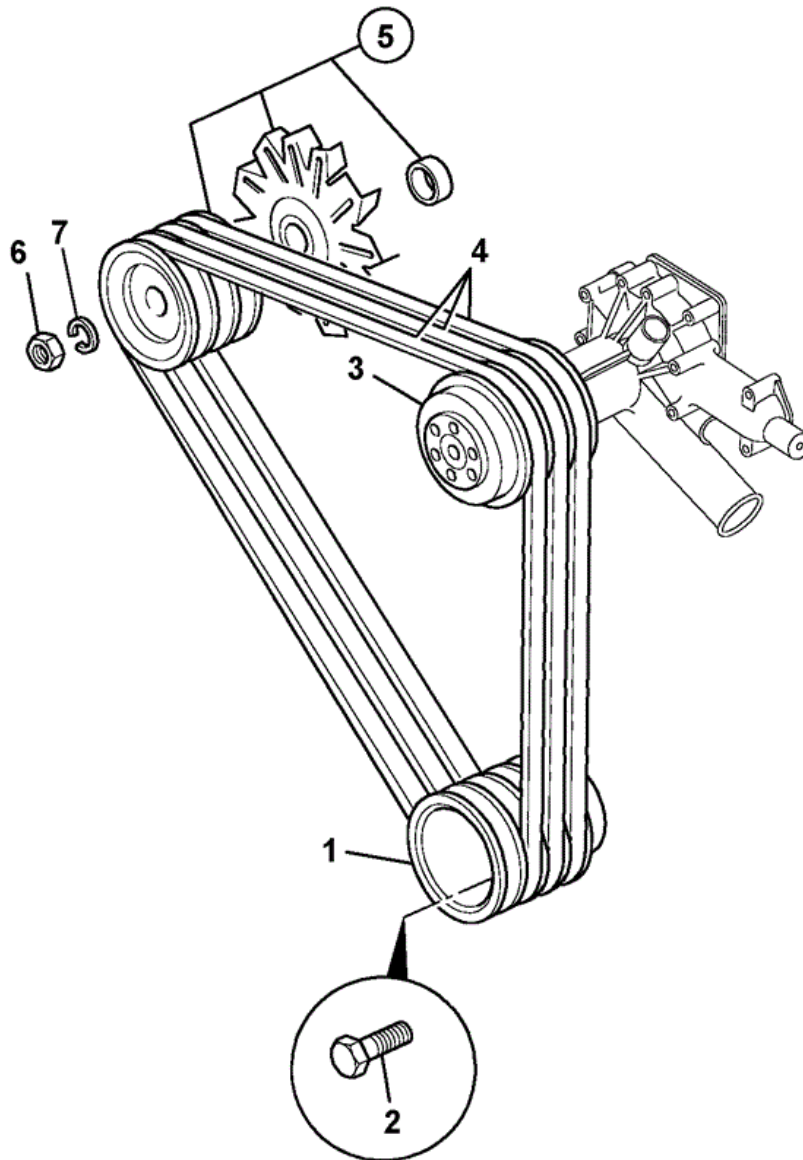

JCB 9802/5880 R1-3-1 BLOCK ASSEMBLY

872510

Item	Part #	Change No	Description	Usage Code	QTY
1	02/802676		Block cylinder		1
2	****		None serviced part		1

3	:02/801806	Liner cylinder grade 1X <i>Existing liners grade stamped on outside of liner 1X</i>	4
3A	:02/801001	Liner cylinder grade 3X <i>Existing liners grade stamped on outside of liner 3X</i>	4
4	:02/801812	Pin	2
5	:02/801711	Plug D=45	3
6	:1096000160	Plug D=25	1
7	:1096000160	Plug D=25	1
8	:02/801808	Plug	4
9	:02/801811	Bolt M10x82	11
10	:02/802069	Bolt	17
11	:02/801809	Bush oil,drive shaft	2
12	:02/800879	Plug O/D = 22mm	3
13	:5111290060	Plug sealing, D=16	1
14	02/800993	Pin	4
15	9111291280	Plug sealing, D=20	3
16	5096050050	Plug PT 3/8"	2
17	02/800997	Pin set cylinder head	2
18	1131610120	Valve check, assembly	4
19	02/801003	Jet piston cooling	4
20	02/802071	Plug	2
21	5096000130	Plug D=12	1
22	02/801849	Plate cover	1
23	0280808140	Bolt flange head M8 x 14	2
24	02/802066	Plug drain	1
25	02/802072	Gasket	1
26	02/802190	Stud	3
27	02/802189	Valve	1

402150

Item	Part #	Change No	Description	Usage Code	QTY
1	02/802305		Crankshaft assembly		1
2	:02/802315		Pin		2
3	:9098786260		Pin 50Dx6		1
4	02/801838		Gear crankshaft		1
5	02/801732		Kit-main bearing BLUE		5

9802/5880 R1-5-1 PULLEYS & FAN BELT

874641

Item	Part #	Change No	Description	Usage Code	QTY
1	02/802230		Pulley crankshaft		1
2	02/802192		Bolt crankshaft pulley		4

3	02/802309		Pulley water pump	1
4	02/802236		Belt fan	1
5	02/802340		Pulley alternator	1
6	1812294740		Nut	1
7	1812294790		Washer spring	1