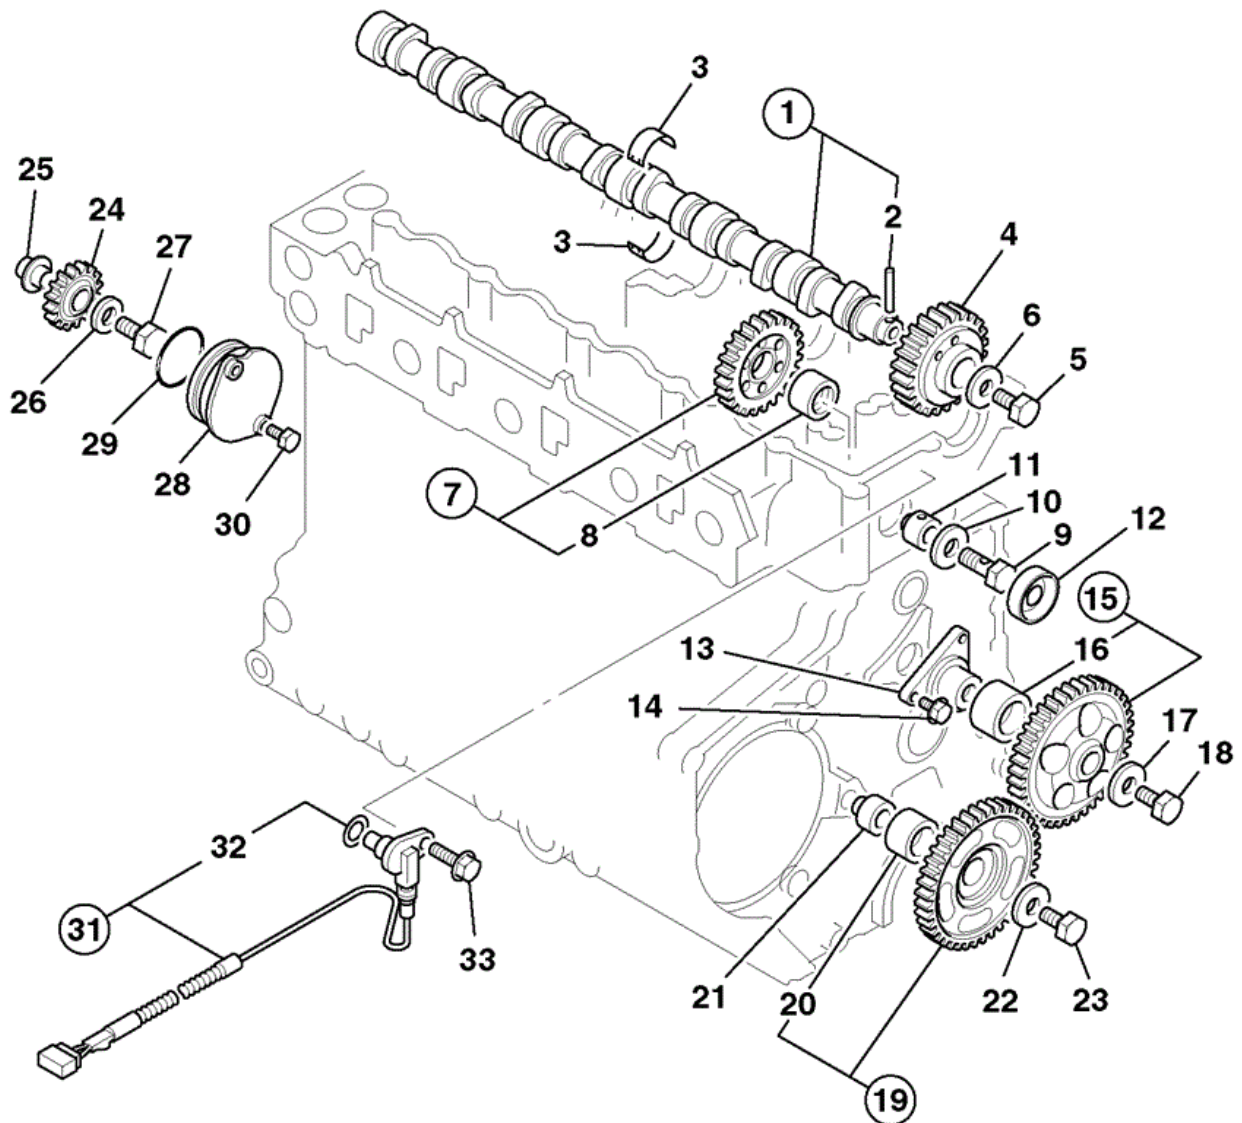

9802/5880 R1-5-1 PULLEYS & FAN BELT

874641

Item	Part #	Change No	Description	Usage Code	QTY
1	02/802230		Pulley crankshaft		1
2	02/802192		Bolt crankshaft pulley		4

3	02/802309		Pulley water pump	1
4	02/802236		Belt fan	1
5	02/802340		Pulley alternator	1
6	1812294740		Nut	1
7	1812294790		Washer spring	1

9802/5880 R1-6-1 TIMING CASE & FRONT COVER

870621

Item	Part #	Change No	Description	Usage Code	QTY
1	02/802235		Cover timing case		1
2	:02/802608		Stud		2

3	02/802276		Seal oil front		1
4	02/801082		Gasket gear case to cylinder block		1
5	02/802318		Gasket		1
6	02/802127		Bolt		1
7	02/802394		Bolt cyl. head		14
8	02/801602		Bolt L=55		3
9	02/802067		Valve		1

9802/5880 R1-6-2 CAMSHAFT & TIMING GEARS

872050

Item	Part #	Change No	Description	Usage Code	QTY
1	02/802081		Camshaft		1
2	:02/801212		Pin set		1

3	02/801825		Bearing <i>upper & lower</i>		10
4	02/802082		Gear camshaft		1
5	02/801208		Bolt camshaft gear		1
6	02/800009		Washer cam		1
7	02/802094		Gear		1
8	:02/802099		Bush		1
9	02/802087		Bolt idler gear		1
10	02/801833		Collar thrust		1
11	02/801799		Shaft idle gear		1
12	02/802089		Cover idler gear		1
13	02/801981		Shaft idler	A	1
14	02/802088		Bolt		3
15	02/801943		Gear idler	A	1
16	:02/802098		Bush		1
17	02/801833		Collar thrust		1
18	02/801215		Bolt idler gear		1
19	02/802093		Gear idler (B)	B	1
20	:02/802097		Bush		1
21	02/802091		Shaft idler	B	1
22	02/801833		Collar thrust		1
23	02/802095		Bolt thrust collar		1
24	02/801947		Gear idler	C	1
25	02/802012		Shaft idler gear	C	1
26	02/802092		Collar thrust		1
27	02/802090		Bolt idler gear shaft		1
28	02/801790		Cover idler gear		1
29	02/801069		O Ring		1
30	02/802418		Bolt M8X16		2
31	716/30312		Sensor camshaft angle		1
32	:02/802285		Gasket		1
33	02/802536		Bolt M6x12		1