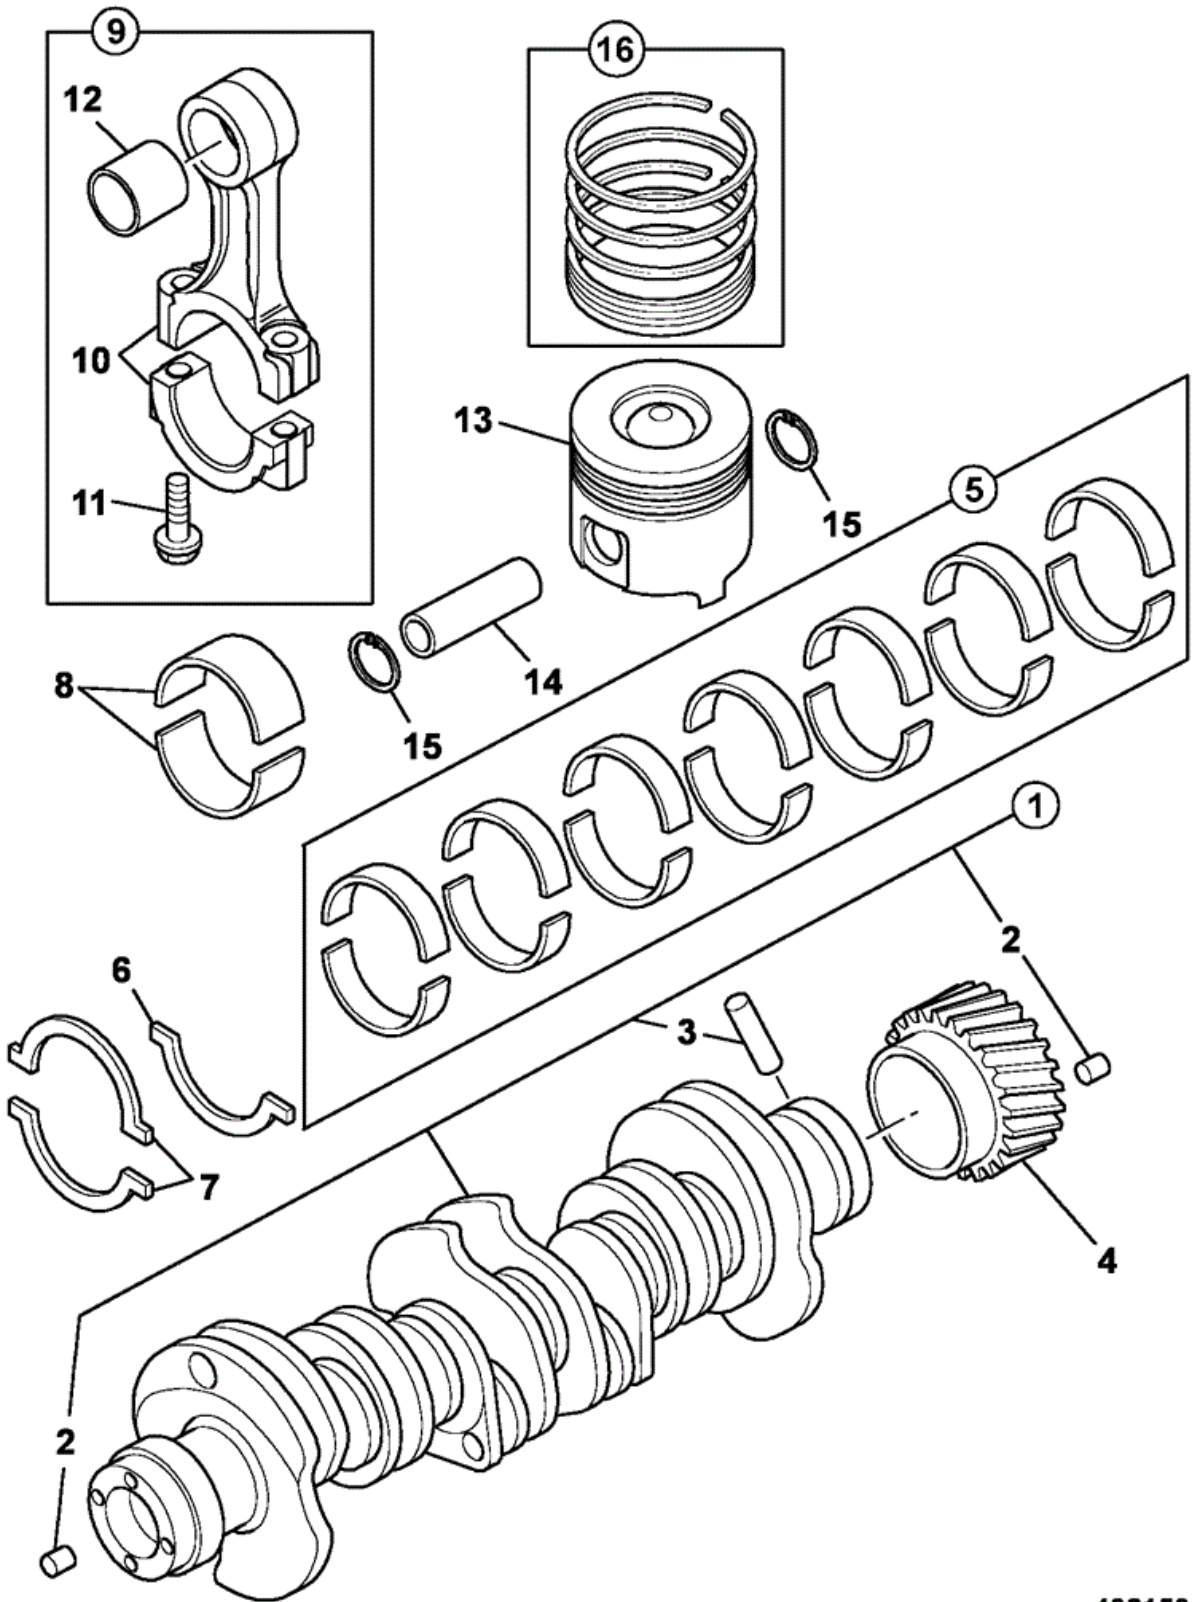

JCB 9802/5880 R1-3-1 BLOCK ASSEMBLY

872510

Item	Part #	Change No	Description	Usage Code	QTY
1	02/802676		Block cylinder		1
2	****		None serviced part		1

3	:02/801806	Liner cylinder grade 1X <i>Existing liners grade stamped on outside of liner 1X</i>	4
3A	:02/801001	Liner cylinder grade 3X <i>Existing liners grade stamped on outside of liner 3X</i>	4
4	:02/801812	Pin	2
5	:02/801711	Plug D=45	3
6	:1096000160	Plug D=25	1
7	:1096000160	Plug D=25	1
8	:02/801808	Plug	4
9	:02/801811	Bolt M10x82	11
10	:02/802069	Bolt	17
11	:02/801809	Bush oil,drive shaft	2
12	:02/800879	Plug O/D = 22mm	3
13	:5111290060	Plug sealing, D=16	1
14	02/800993	Pin	4
15	9111291280	Plug sealing, D=20	3
16	5096050050	Plug PT 3/8"	2
17	02/800997	Pin set cylinder head	2
18	1131610120	Valve check, assembly	4
19	02/801003	Jet piston cooling	4
20	02/802071	Plug	2
21	5096000130	Plug D=12	1
22	02/801849	Plate cover	1
23	0280808140	Bolt flange head M8 x 14	2
24	02/802066	Plug drain	1
25	02/802072	Gasket	1
26	02/802190	Stud	3
27	02/802189	Valve	1

402150

Item	Part #	Change No	Description	Usage Code	QTY
1	02/802305		Crankshaft assembly		1
2	:02/802315		Pin		2
3	:9098786260		Pin 50Dx6		1
4	02/801838		Gear crankshaft		1
5	02/801732		Kit-main bearing BLUE		5

9802/5880 R1-5-1 PULLEYS & FAN BELT

874641

Item	Part #	Change No	Description	Usage Code	QTY
1	02/802230		Pulley crankshaft		1
2	02/802192		Bolt crankshaft pulley		4

3	02/802309		Pulley water pump	1
4	02/802236		Belt fan	1
5	02/802340		Pulley alternator	1
6	1812294740		Nut	1
7	1812294790		Washer spring	1