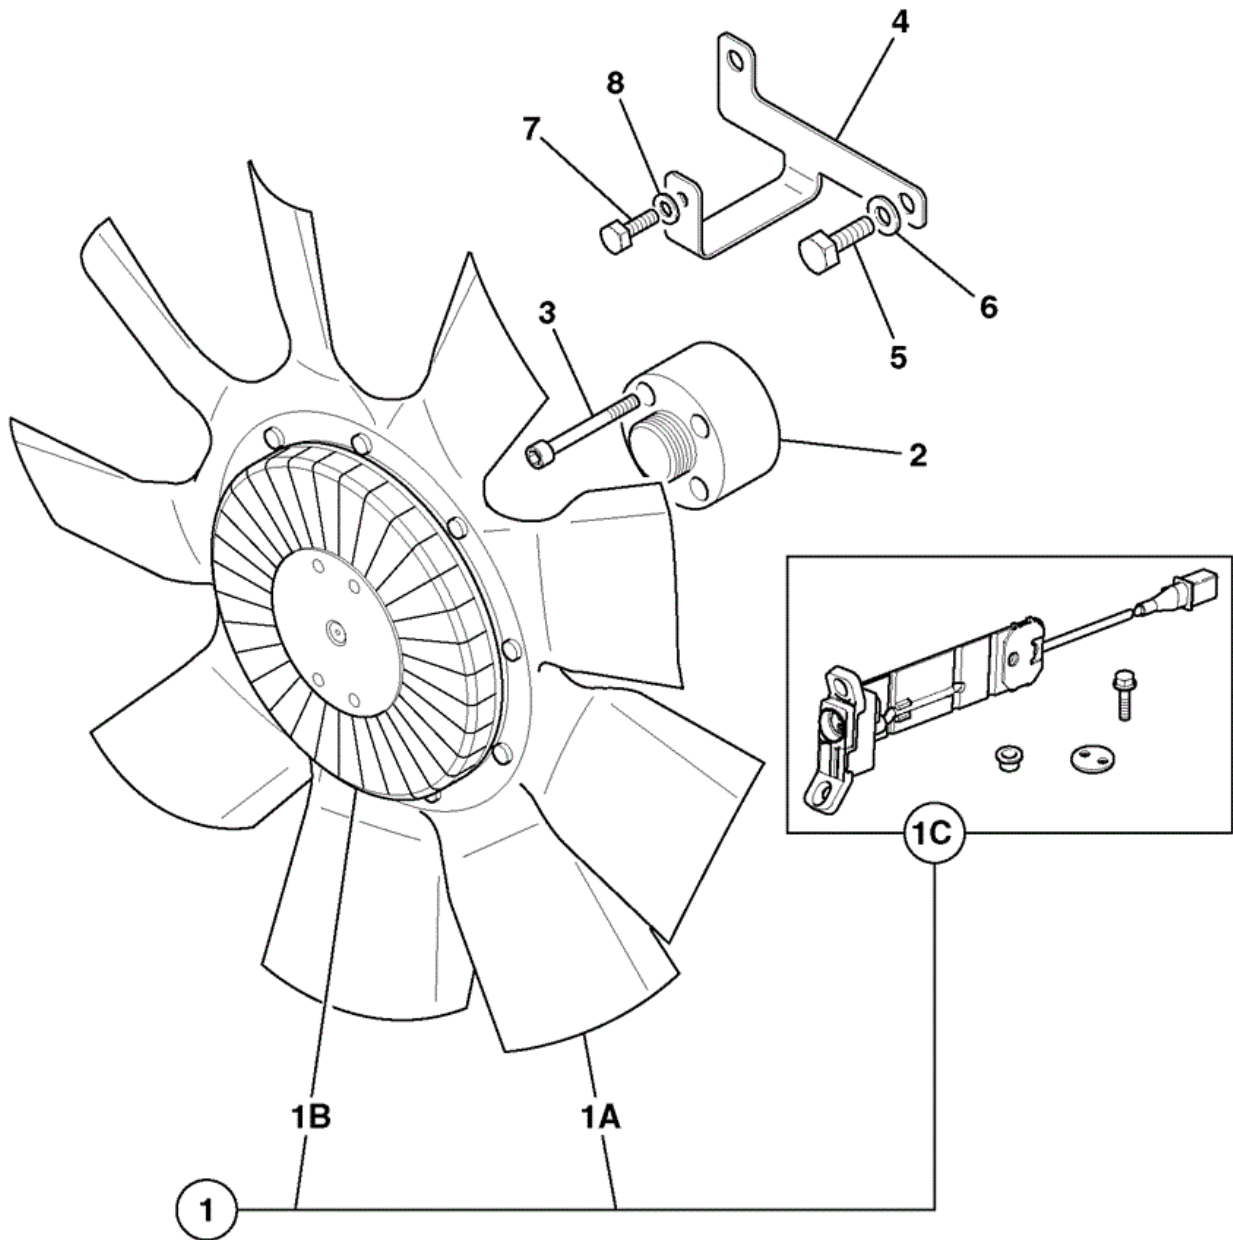

9802/5880 R1-5-2 FAN,VISCOUS EU OPTION

903791

Item	Part #	Change No	Description	Usage Code	QTY
1	30/926959		Fan viscous drive 650mm		1
1A	:30/927213		Fan cooling		1