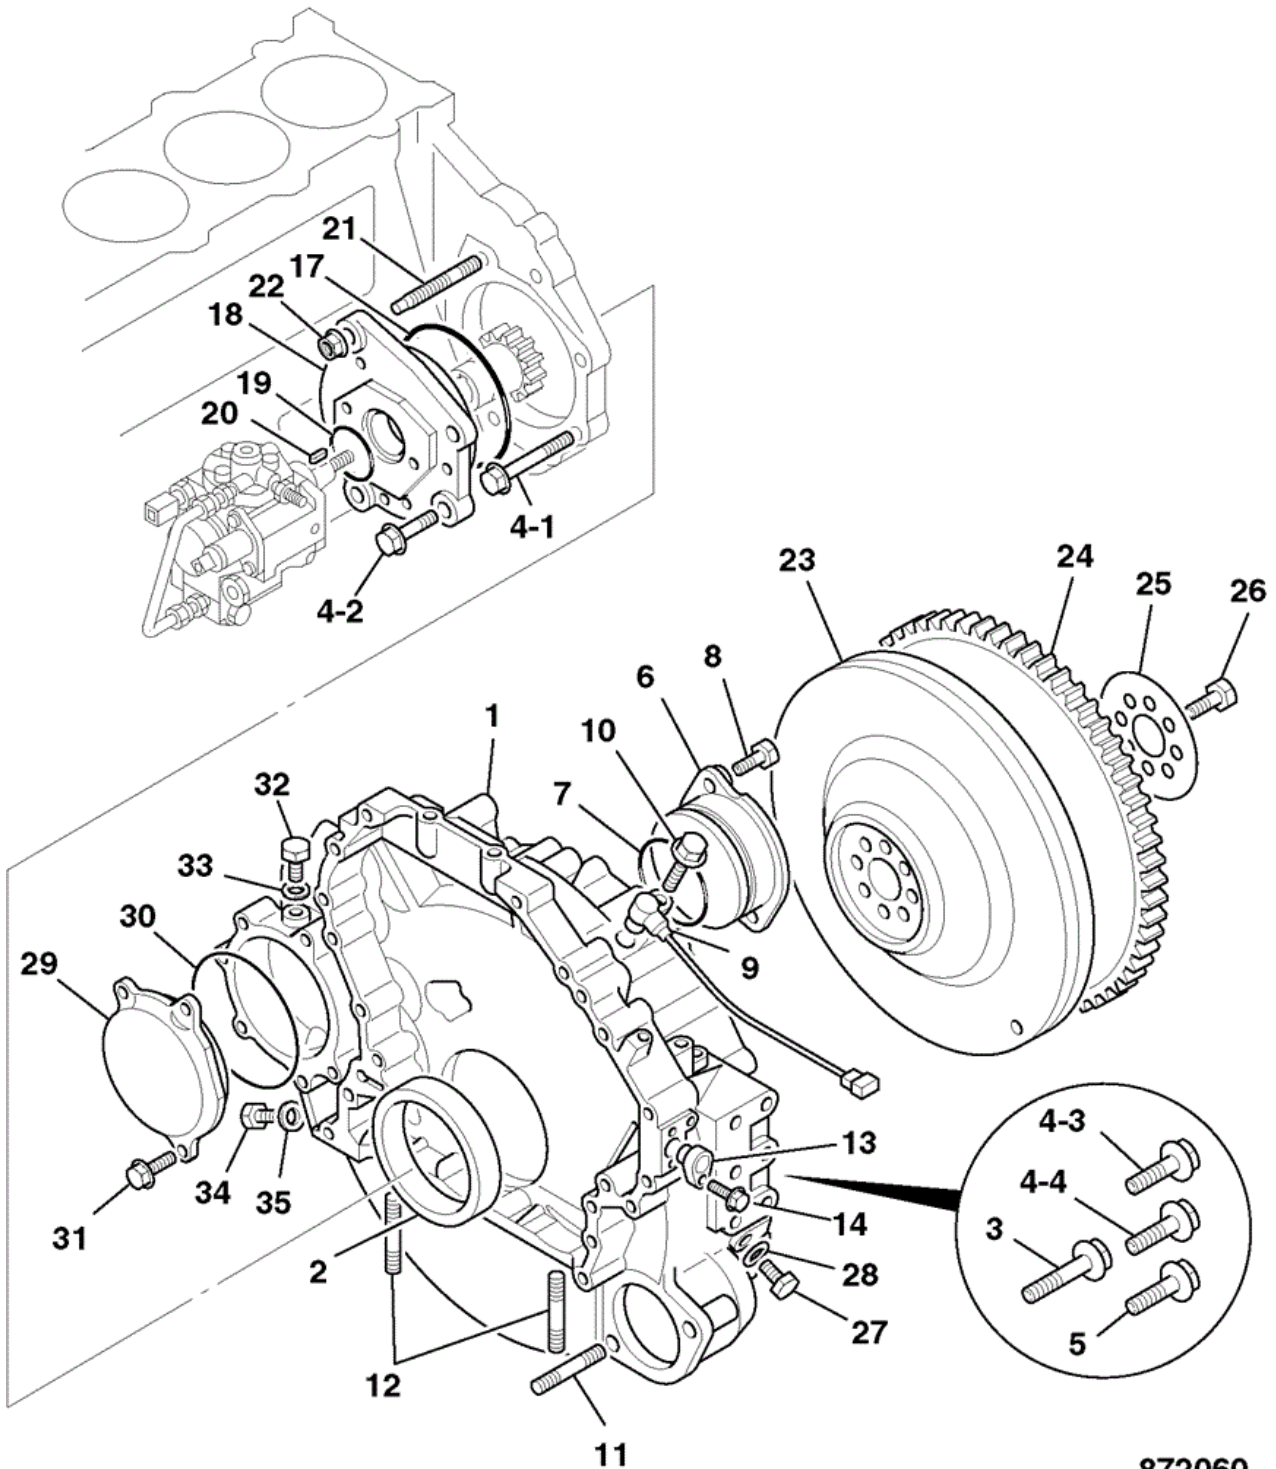

9802/5880 R1-7-1 FLYWHEEL & HOUSING

872060

Item	Part #	Change No	Description	Usage Code	QTY
1	02/802312		Housing flywheel		1
2	02/802207		Seal oil rear		1