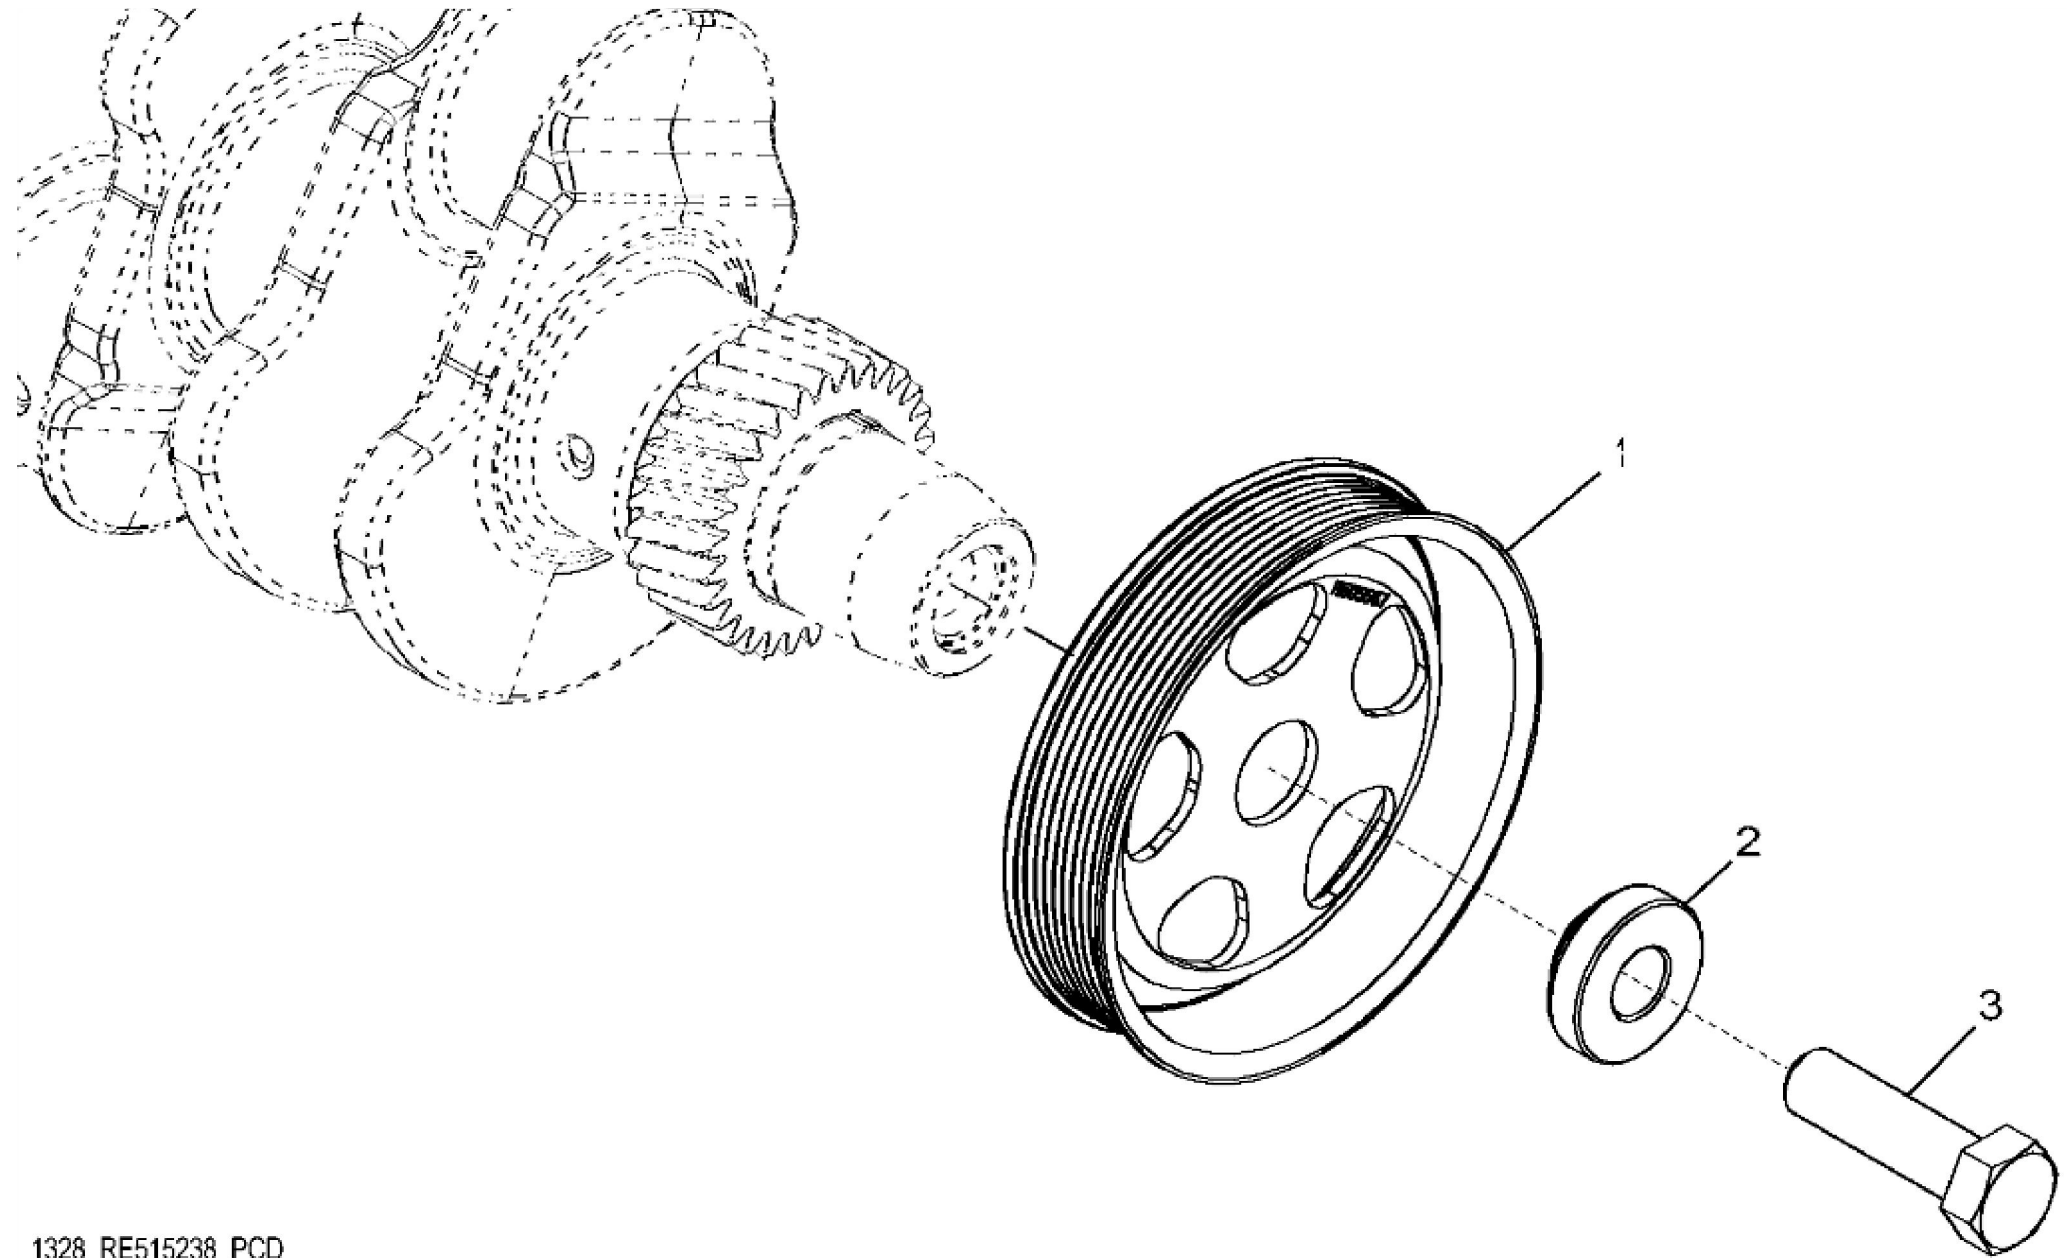

John Deere > Turf And Utility >TRACTOR >5085E - TRACTOR >5085E Tractor (Engine: 4045HLV69, iT4)(North American Edition) >20 ENGINE 4045HLV69-RE550040 >ST400926 - 1183 ROCKER ARM COVER

KEY	PART NO.	PART NAME	QTY	REMARKS
1	R524499	GASKET	1	
2	19M7775	SCREW	2	M6 X 16
3	R515555	DEFLECTOR	1	
4	R543296	HOSE	1	
5	TY22462	CLAMP	1	
6	RE561710	VALVE COVER	1	MARKED R540192
7	RE542918	VALVE	1	USE WITH RE561710
8	R123575	O-RING	5	
9	R521390	SCREW	5	
10	H23125	PLUG	5	
11	R529614	VALVE COVER	1	ORDER RE561710
12	R532038	VALVE	1	ORDER RE542918; USE WITH R529614

1297_RE544011_PCD

KEY	PART NO.	PART NAME	QTY	REMARKS	
1	RE67238	SCREW	2	(Threads With Pre-Applied Sealant)	
2	R116296	COVER	1		
3	R136495	GASKET	1		

1328_RE515238_PCD

John Deere > Turf And Utility >TRACTOR >5085E - TRACTOR >5085E Tractor (Engine: 4045HLV69, iT4)(North American Edition) >20 ENGINE 4045HLV69-RE550040 >ST628039 - 1328 CRANKSHAFT PULLEY

KEY	PART NO.	PART NAME	QTY	REMARKS	
1	R505567	PULLEY	1	OD = 173 mm	
2	R515040	BUSHING	1	OD = 50 mm	
3	R516648	CAP SCREW	1	(One Time Usage) M20 X 70	

Thank you so much for reading.
Please click the “Buy Now!”
button below to download the
complete manual.