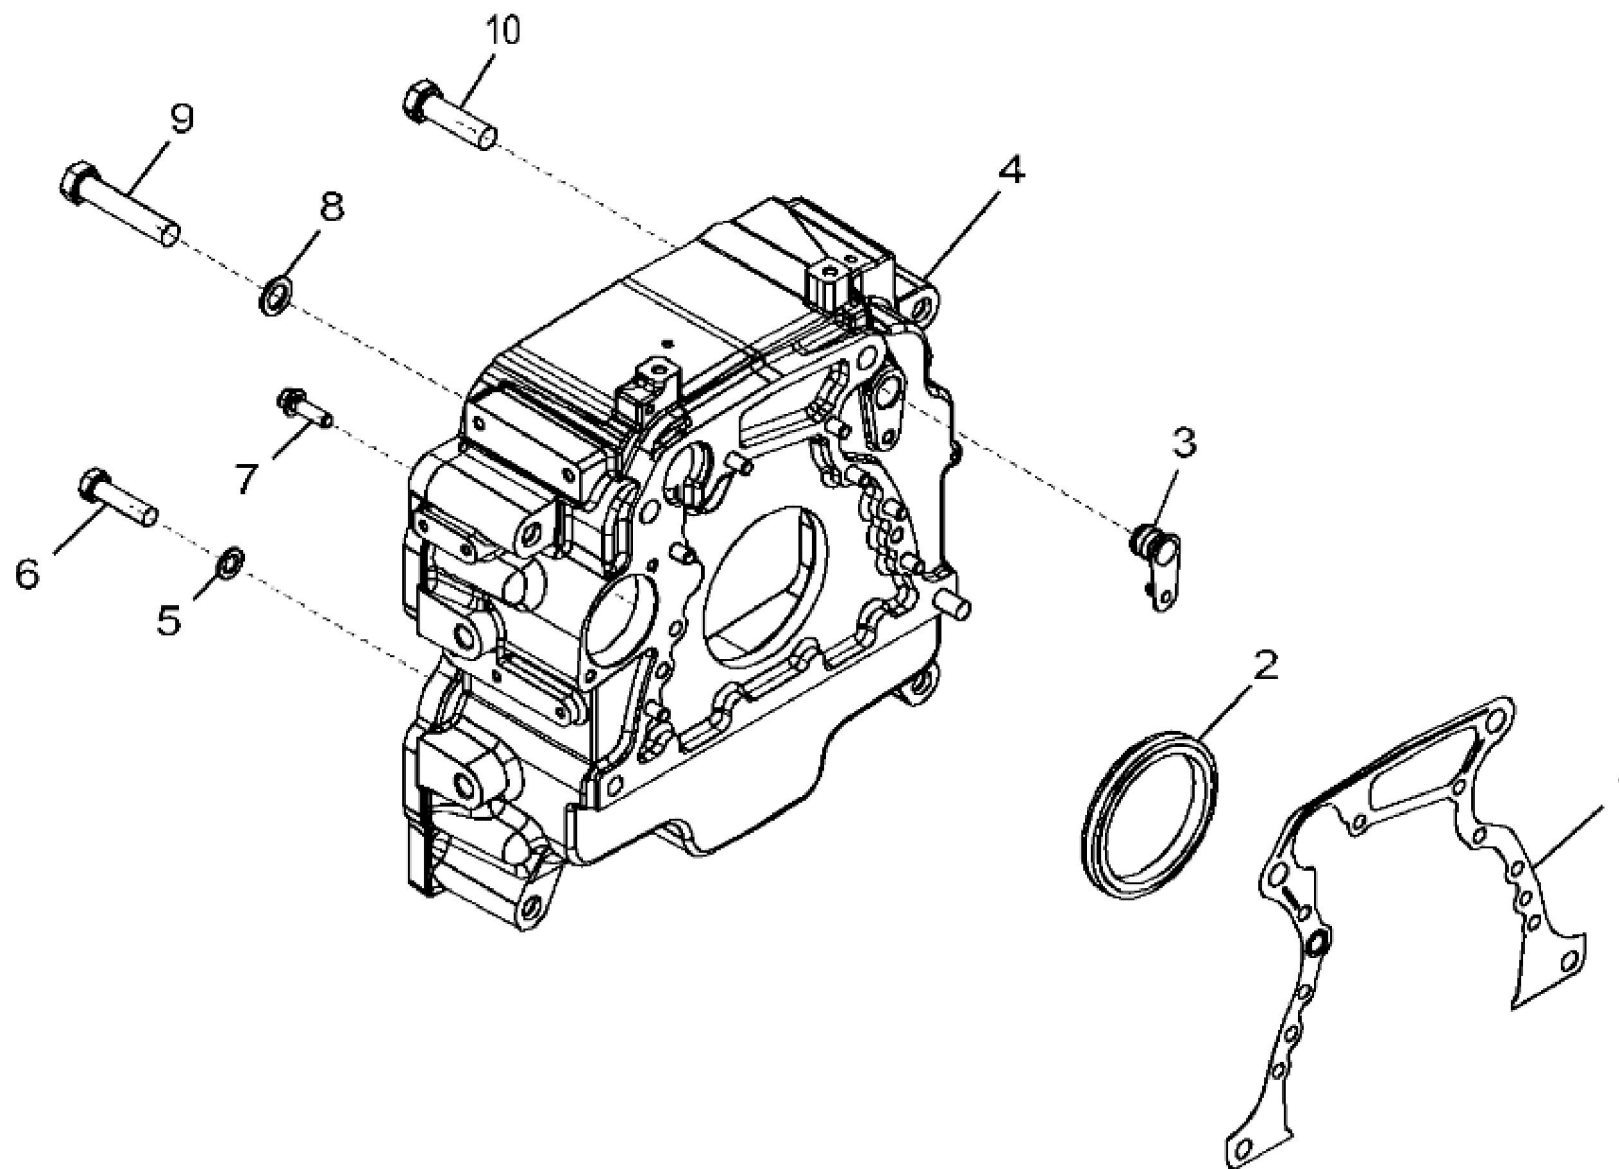

John Deere > Turf And Utility >TRACTOR >5085E - TRACTOR >5085E Tractor (Engine: 4045HLV69, iT4)(North American Edition) >20 ENGINE 4045HLV69-RE550040 >ST400926 - 1183 ROCKER ARM COVER

KEY	PART NO.	PART NAME	QTY	REMARKS
1	R524499	GASKET	1	
2	19M7775	SCREW	2	M6 X 16
3	R515555	DEFLECTOR	1	
4	R543296	HOSE	1	
5	TY22462	CLAMP	1	
6	RE561710	VALVE COVER	1	MARKED R540192
7	RE542918	VALVE	1	USE WITH RE561710
8	R123575	O-RING	5	
9	R521390	SCREW	5	
10	H23125	PLUG	5	
11	R529614	VALVE COVER	1	ORDER RE561710
12	R532038	VALVE	1	ORDER RE542918; USE WITH R529614

1297_RE544011_PCD

KEY	PART NO.	PART NAME	QTY	REMARKS	
1	RE67238	SCREW	2	(Threads With Pre-Applied Sealant)	
2	R116296	COVER	1		
3	R136495	GASKET	1		

1328_RE515238_PCD

John Deere > Turf And Utility >TRACTOR >5085E - TRACTOR >5085E Tractor (Engine: 4045HLV69, iT4)(North American Edition) >20 ENGINE 4045HLV69-RE550040 >ST628039 - 1328 CRANKSHAFT PULLEY

KEY	PART NO.	PART NAME	QTY	REMARKS	
1	R505567	PULLEY	1	OD = 173 mm	
2	R515040	BUSHING	1	OD = 50 mm	
3	R516648	CAP SCREW	1	(One Time Usage) M20 X 70	

Thank you so much for reading.
Please click the “Buy Now!”
button below to download the
complete manual.