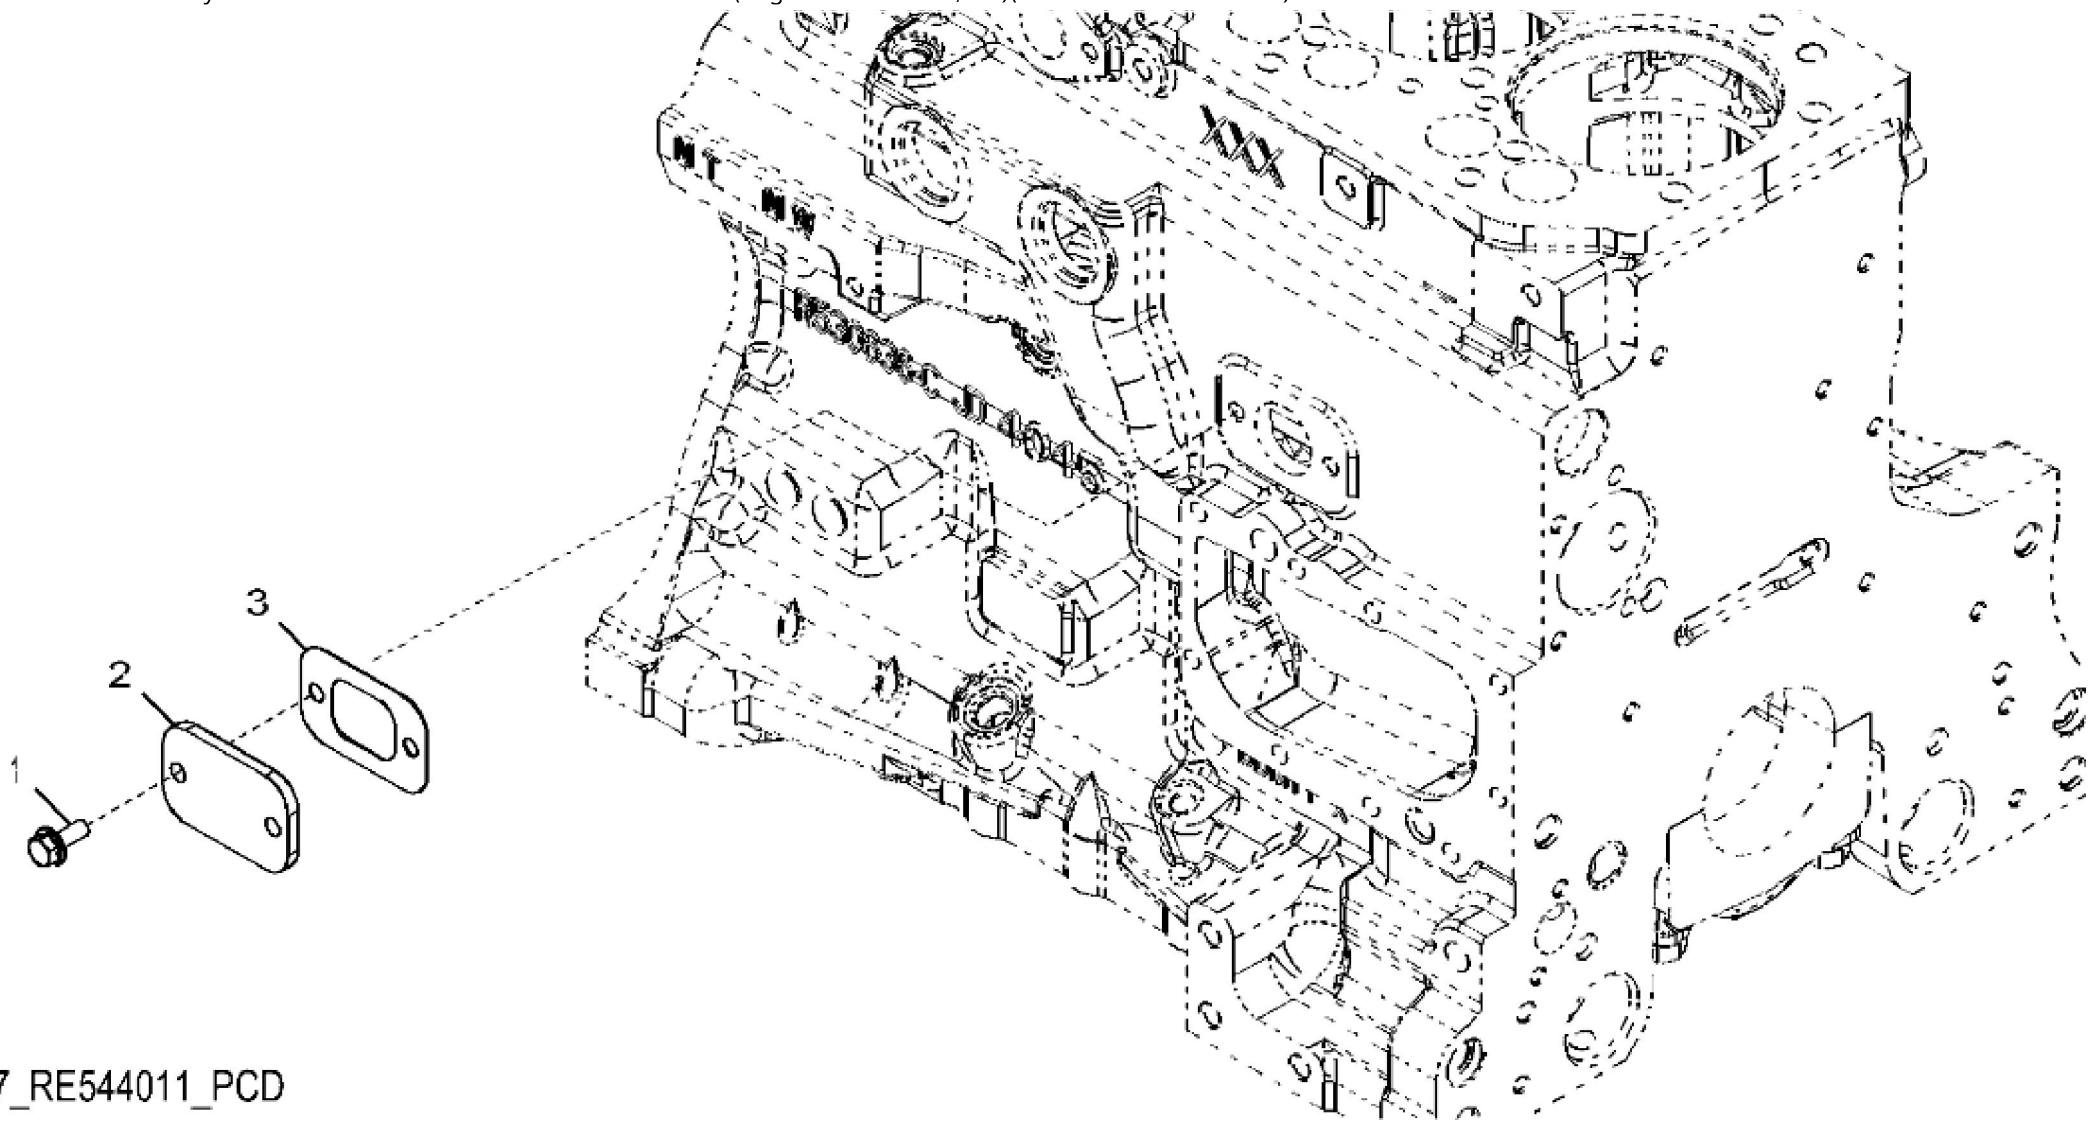

John Deere > Turf And Utility >TRACTOR >5085E - TRACTOR >5085E Tractor (Engine: 4045HLV69, iT4)(North American Edition) >20 ENGINE 4045HLV69-RE550040 >ST400926 - 1183 ROCKER ARM COVER

KEY	PART NO.	PART NAME	QTY	REMARKS
1	R524499	GASKET	1	
2	19M7775	SCREW	2	M6 X 16
3	R515555	DEFLECTOR	1	
4	R543296	HOSE	1	
5	TY22462	CLAMP	1	
6	RE561710	VALVE COVER	1	MARKED R540192
7	RE542918	VALVE	1	USE WITH RE561710
8	R123575	O-RING	5	
9	R521390	SCREW	5	
10	H23125	PLUG	5	
11	R529614	VALVE COVER	1	ORDER RE561710
12	R532038	VALVE	1	ORDER RE542918; USE WITH R529614

1297_RE544011_PCD

KEY	PART NO.	PART NAME	QTY	REMARKS	
1	RE67238	SCREW	2	(Threads With Pre-Applied Sealant)	
2	R116296	COVER	1		
3	R136495	GASKET	1		

1328_RE515238_PCD

John Deere > Turf And Utility >TRACTOR >5085E - TRACTOR >5085E Tractor (Engine: 4045HLV69, iT4)(North American Edition) >20 ENGINE 4045HLV69-RE550040 >ST628039 - 1328 CRANKSHAFT PULLEY

KEY	PART NO.	PART NAME	QTY	REMARKS	
1	R505567	PULLEY	1	OD = 173 mm	
2	R515040	BUSHING	1	OD = 50 mm	
3	R516648	CAP SCREW	1	(One Time Usage) M20 X 70	

Thank you so much for reading.
Please click the “Buy Now!”
button below to download the
complete manual.