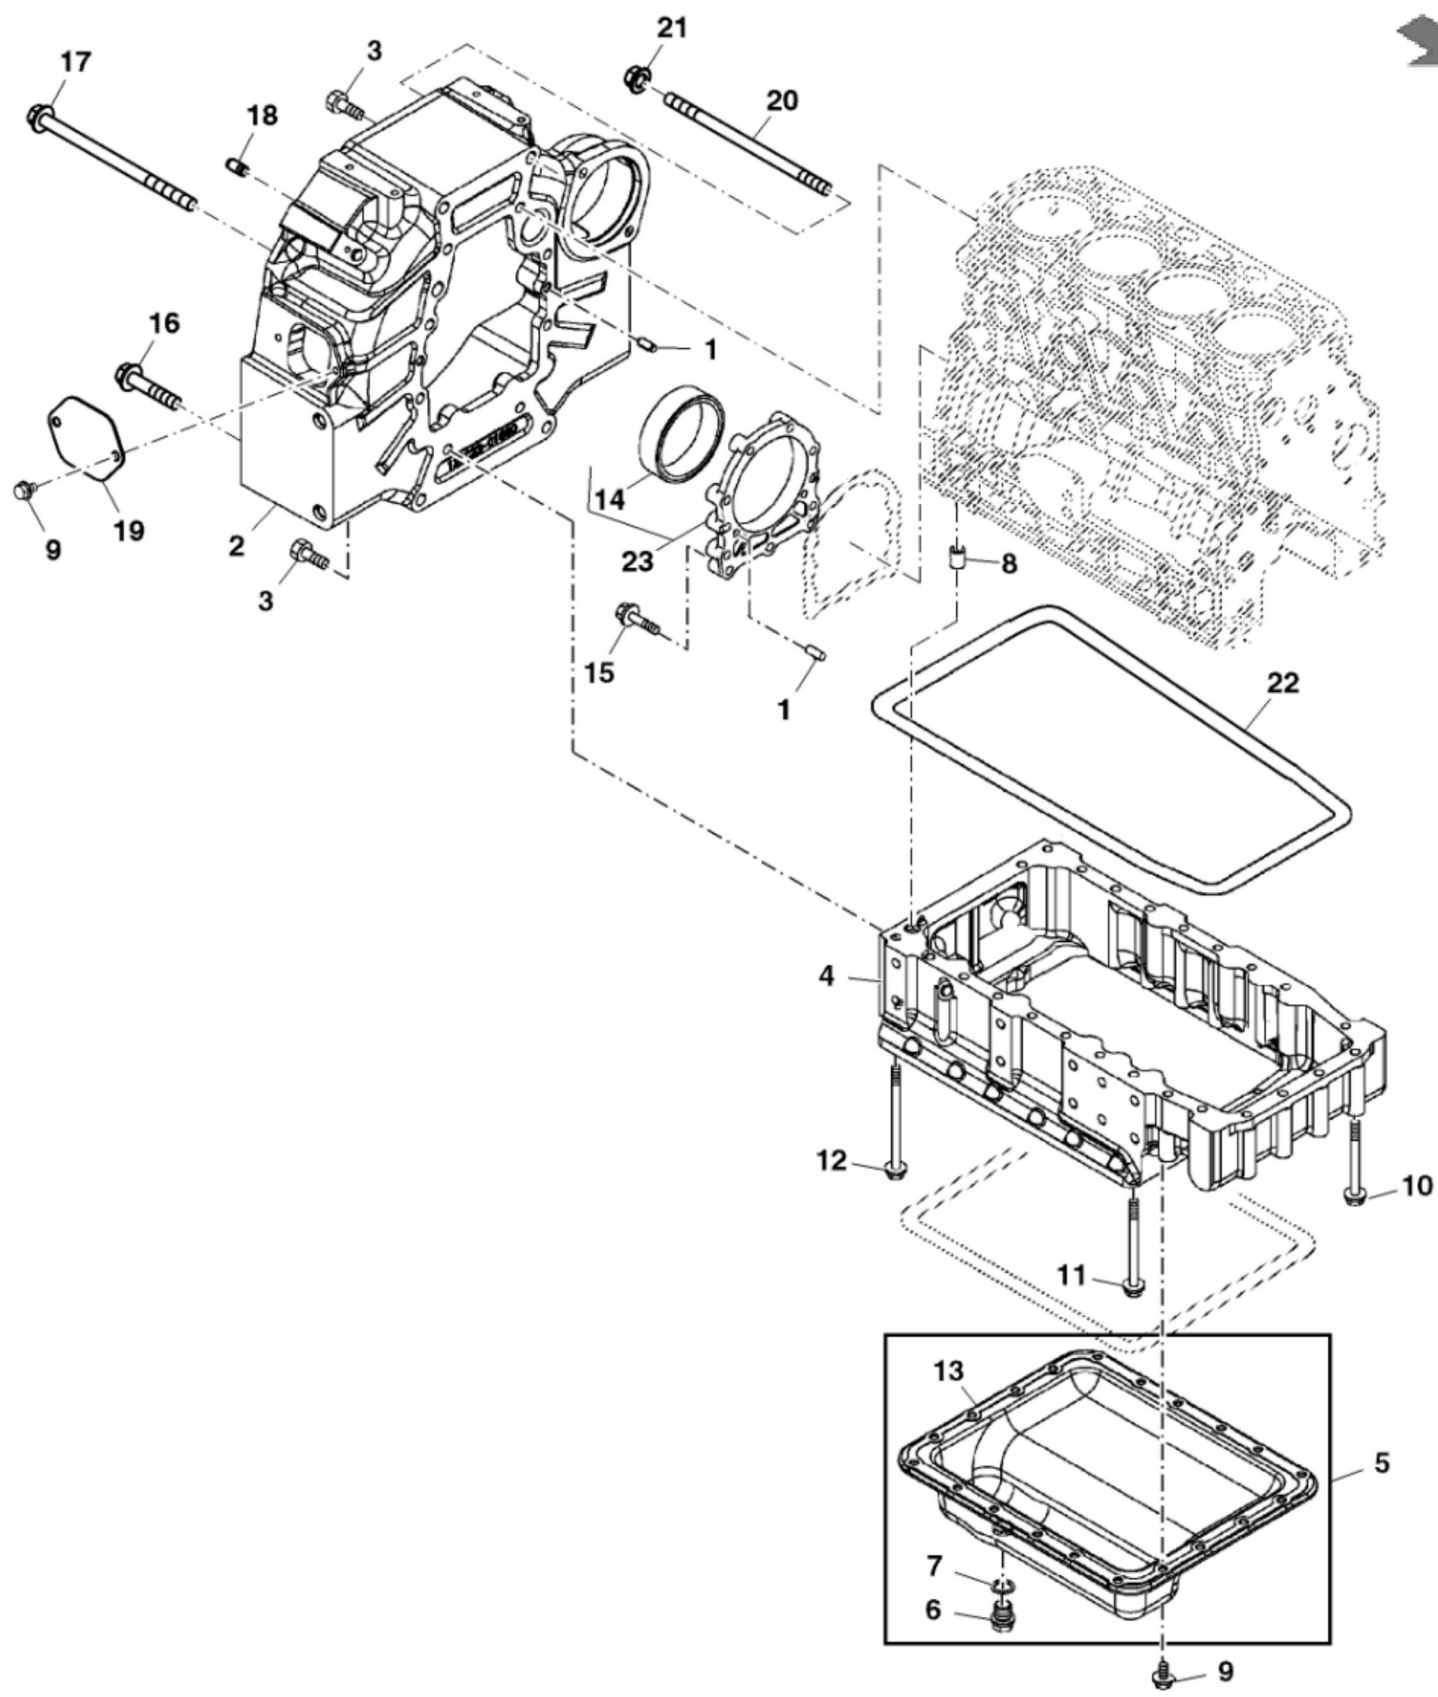

PULV104508A

KEY	PART NO.	PART NAME	QTY	REMARKS
1	M809565	DRAIN PLUG	1	
2	15H562	PIPE PLUG	1	1"
3	M801189	BOLT	10	
4	MIU800573	CAMSHAFT	1	
5	30M7023	PLUG	8	
6	CH10314	PLUG	1	
7	CH10335	PLUG	2	
8	MIA880555	BEARING	2	(Over Sized (O.S=0.25) Part) SUB FOR AM875373
9	M87801	PLUG	2	
10	M801186	BOLT	18	
11	MIU800384	GASKET	1	
12	M811307	PLUG	1	
13	MIA880554	BEARING	5	(Spare Part)
13	MIA880550	BEARING	5	(Under Sized (U.S=0.25) Part)
13	AM875371	BEARING KIT	5	
14	MIA13177	DIESEL ENGINE	1	Not Illustrated; MARKED 4TNV84T-BMJTE; SUB FOR MIA12243

LV274867

KEY	PART NO.	PART NAME	QTY	REMARKS	
1	LVU23150	FAN	1		
2	M89120	BOLT	4		
3	44M7131	DOWEL PIN	2		
4	M132855	PLATE	1		
5	19M7864	SCREW	2	M8 X 12	
6	LVU29587	PLATE	1		
7	28H1532	SPACER	2	0.493" X 0.675" X 2"	
8	19M7808	SCREW	2	M10 X 65	
9	AM881823	SEPARATOR	1		
10	M811032	FILTER ELEMENT	1		
11	MIA880786	DUST BOWL	1		
12	14M7298	FLANGE NUT	1	M8	
13	19M7867	SCREW	2	M8 X 25	
14	21M7572	SOCKET HEAD SCREW	2	M8 X 20	
15	19M7865	SCREW	2	M8 X 16	
16	M805007	GASKET	2		
17	03M7305	BOLT	1	M8 X 70	
18	MIU803323	CLIP	1		
19	MIU803777	MUFFLER	1		
20	MIA13177	DIESEL ENGINE	1	SUB FOR MIA12243	
21	19M7815	SCREW	5	M12 X 60	
22	LVU25337	SCREW	2		
23	LVU26821	ROD	2		
24	14M7299	FLANGE NUT	2	M12	

PULV104509

KEY	PART NO.	PART NAME	QTY	REMARKS
1	MIA883012	HOUSING	1	
2	M811078	SEAL	1	
3	MIU800802	GEAR CASE	1	
4	MIU800440	STUD	3	
5	M805710	CAP	1	
6	CH18096	COVER	3	
7	M800974	PIPE	2	
8	M810185	O-RING	2	
9	CH16940	O-RING	1	
10	M803523	WASHER	6	
11	M805711	PACKING	1	
12	19M7865	SCREW	11	M8 X 16, SUB FOR CH18390
13	19M7868	SCREW	4	M8 X 30
14	CH19090	BOLT	10	
15	CH19136	BOLT	3	
16	14M7298	FLANGE NUT	3	M8, SUB FOR M810186
17	MIU802578	GASKET	2	
18	19M7866	SCREW	1	M8 X 20, SUB FOR CH19139
19	MIU800476	COVER	1	
20	CH13526	PACKING	1	
21	19M7775	SCREW	2	M6 X 16, SUB FOR M87868