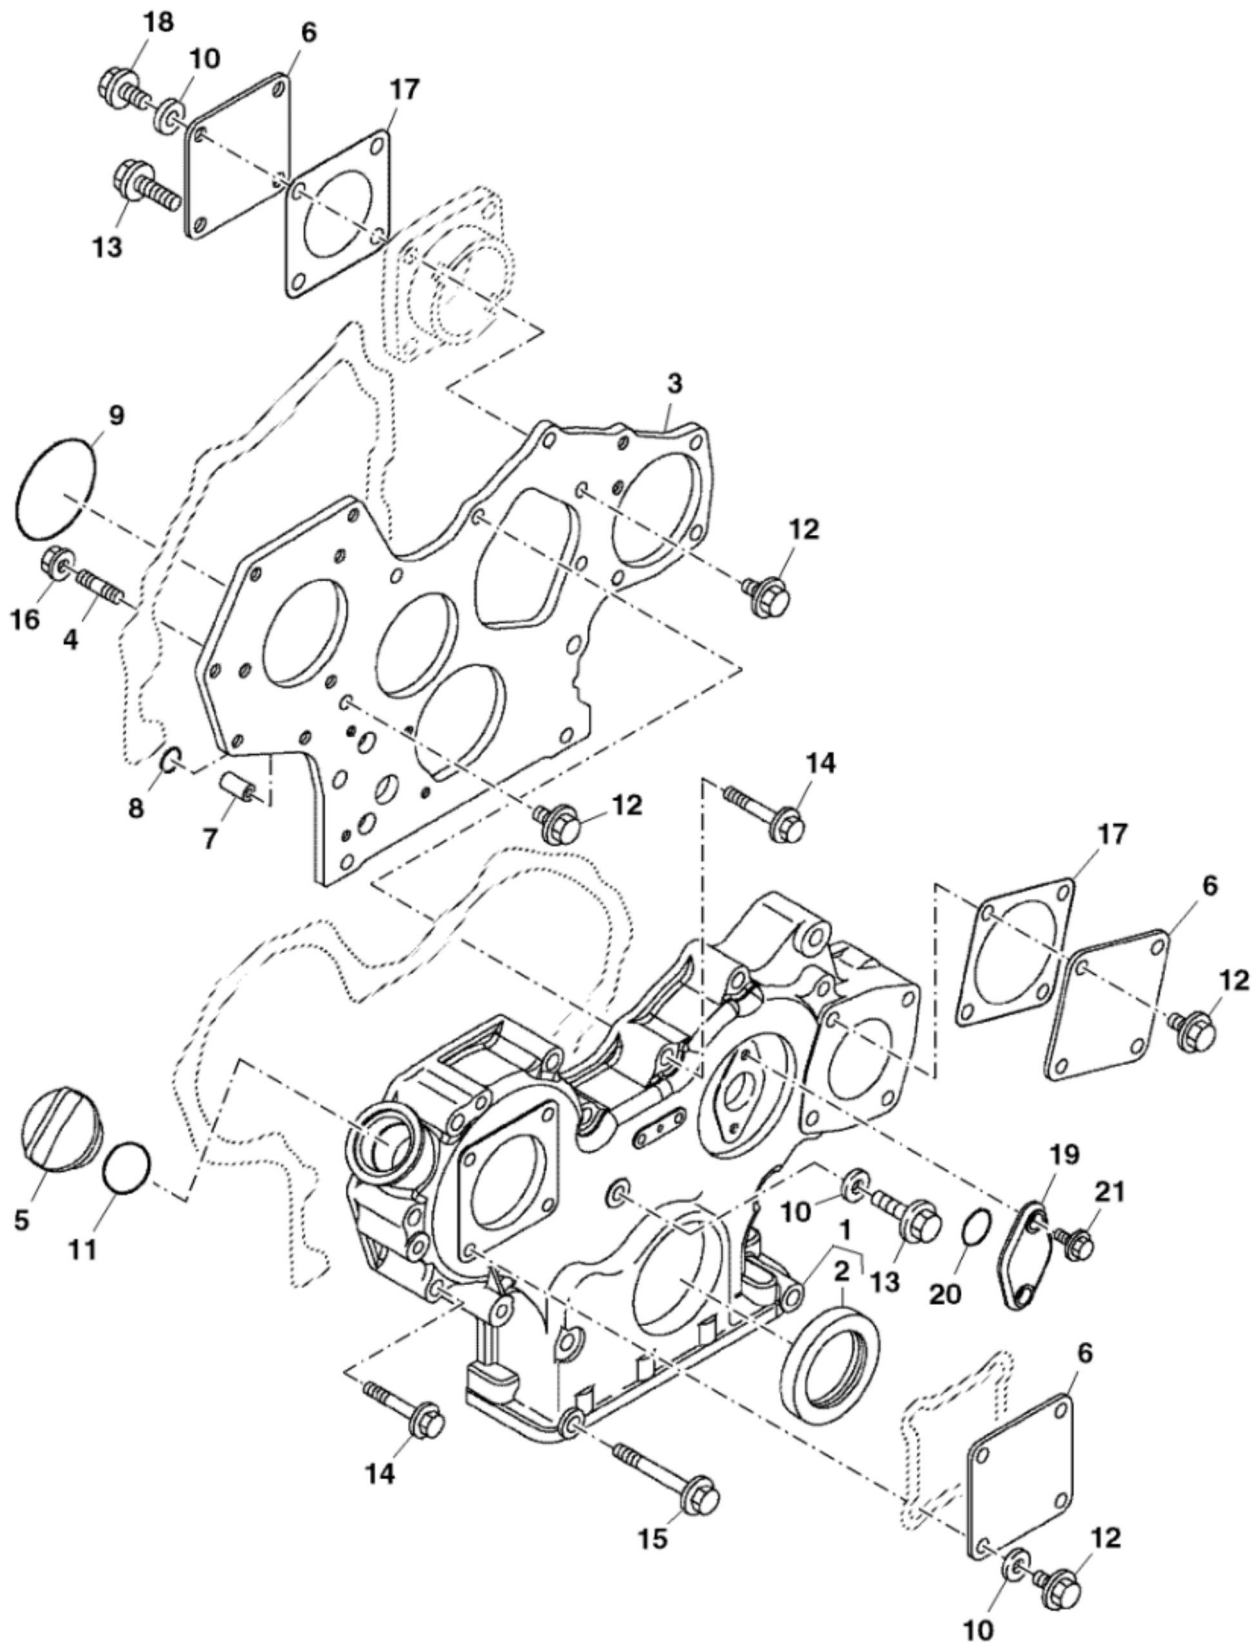

PULV104508A

KEY	PART NO.	PART NAME	QTY	REMARKS
1	M809565	DRAIN PLUG	1	
2	15H562	PIPE PLUG	1	1"
3	M801189	BOLT	10	
4	MIU800573	CAMSHAFT	1	
5	30M7023	PLUG	8	
6	CH10314	PLUG	1	
7	CH10335	PLUG	2	
8	MIA880555	BEARING	2	(Over Sized (O.S=0.25) Part) SUB FOR AM875373
9	M87801	PLUG	2	
10	M801186	BOLT	18	
11	MIU800384	GASKET	1	
12	M811307	PLUG	1	
13	MIA880554	BEARING	5	(Spare Part)
13	MIA880550	BEARING	5	(Under Sized (U.S=0.25) Part)
13	AM875371	BEARING KIT	5	
14	MIA13177	DIESEL ENGINE	1	Not Illustrated; MARKED 4TNV84T-BMJTE; SUB FOR MIA12243

LV274867

KEY	PART NO.	PART NAME	QTY	REMARKS	
1	LVU23150	FAN	1		
2	M89120	BOLT	4		
3	44M7131	DOWEL PIN	2		
4	M132855	PLATE	1		
5	19M7864	SCREW	2	M8 X 12	
6	LVU29587	PLATE	1		
7	28H1532	SPACER	2	0.493" X 0.675" X 2"	
8	19M7808	SCREW	2	M10 X 65	
9	AM881823	SEPARATOR	1		
10	M811032	FILTER ELEMENT	1		
11	MIA880786	DUST BOWL	1		
12	14M7298	FLANGE NUT	1	M8	
13	19M7867	SCREW	2	M8 X 25	
14	21M7572	SOCKET HEAD SCREW	2	M8 X 20	
15	19M7865	SCREW	2	M8 X 16	
16	M805007	GASKET	2		
17	03M7305	BOLT	1	M8 X 70	
18	MIU803323	CLIP	1		
19	MIU803777	MUFFLER	1		
20	MIA13177	DIESEL ENGINE	1	SUB FOR MIA12243	
21	19M7815	SCREW	5	M12 X 60	
22	LVU25337	SCREW	2		
23	LVU26821	ROD	2		
24	14M7299	FLANGE NUT	2	M12	

PULV104509

KEY	PART NO.	PART NAME	QTY	REMARKS
1	MIA883012	HOUSING	1	
2	M811078	SEAL	1	
3	MIU800802	GEAR CASE	1	
4	MIU800440	STUD	3	
5	M805710	CAP	1	
6	CH18096	COVER	3	
7	M800974	PIPE	2	
8	M810185	O-RING	2	
9	CH16940	O-RING	1	
10	M803523	WASHER	6	
11	M805711	PACKING	1	
12	19M7865	SCREW	11	M8 X 16, SUB FOR CH18390
13	19M7868	SCREW	4	M8 X 30
14	CH19090	BOLT	10	
15	CH19136	BOLT	3	
16	14M7298	FLANGE NUT	3	M8, SUB FOR M810186
17	MIU802578	GASKET	2	
18	19M7866	SCREW	1	M8 X 20, SUB FOR CH19139
19	MIU800476	COVER	1	
20	CH13526	PACKING	1	
21	19M7775	SCREW	2	M6 X 16, SUB FOR M87868