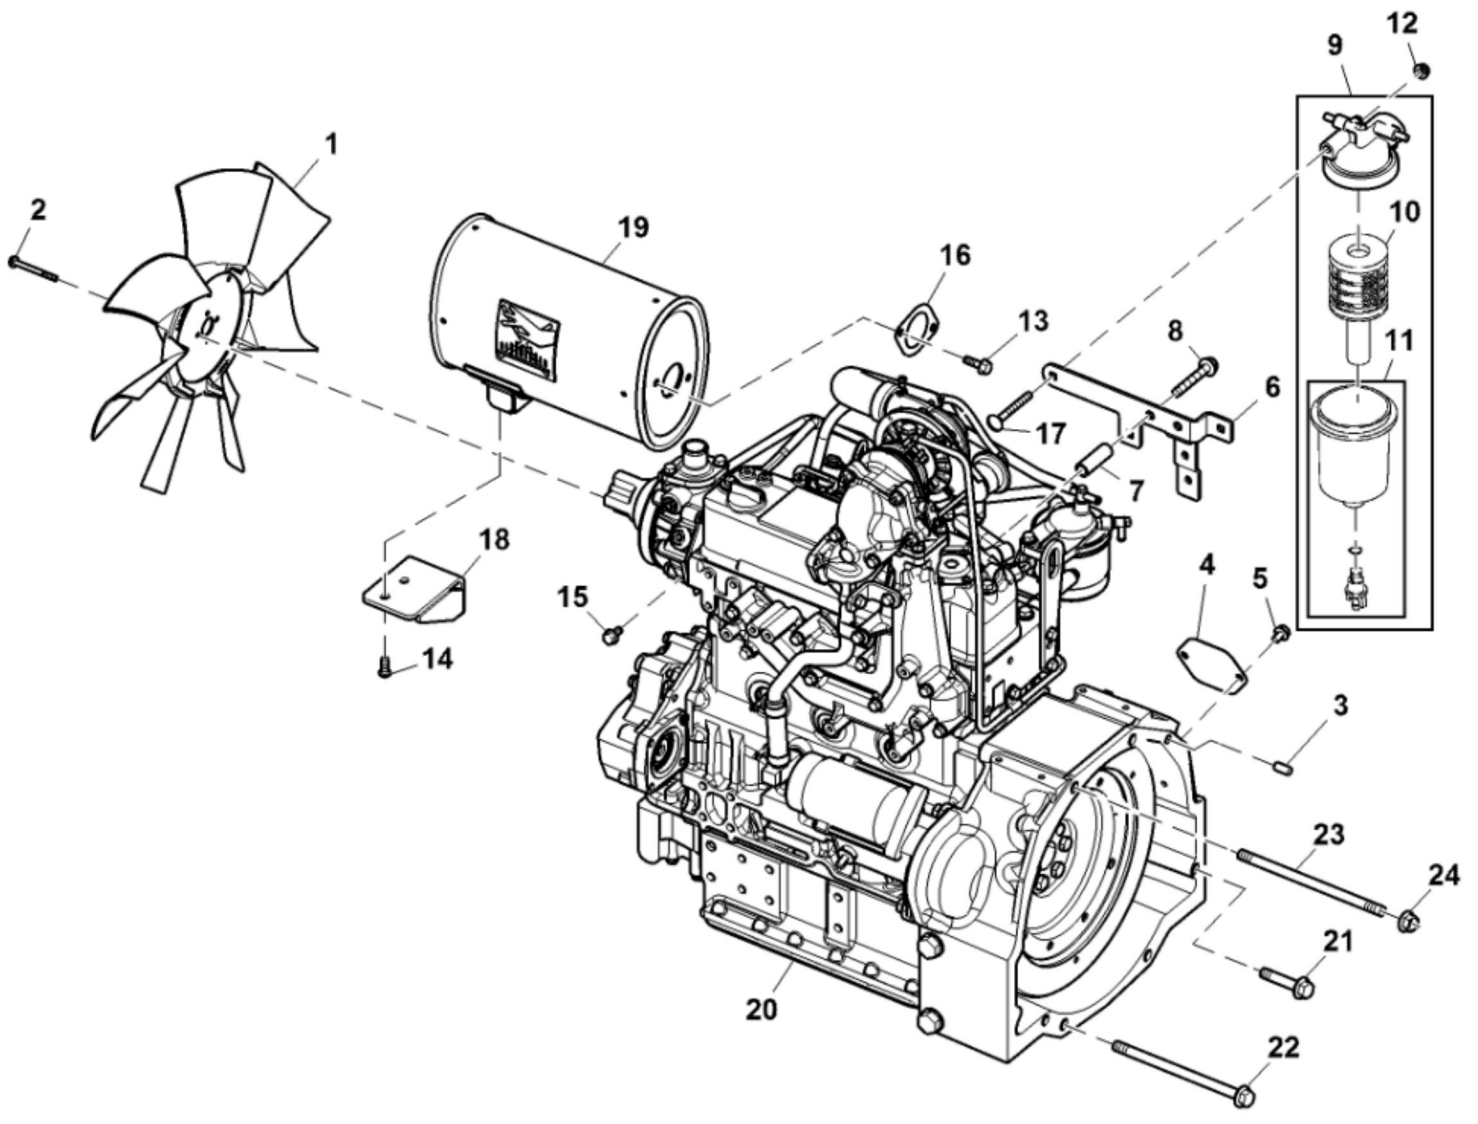

PULV104508A

KEY	PART NO.	PART NAME	QTY	REMARKS
1	M809565	DRAIN PLUG	1	
2	15H562	PIPE PLUG	1	1"
3	M801189	BOLT	10	
4	MIU800573	CAMSHAFT	1	
5	30M7023	PLUG	8	
6	CH10314	PLUG	1	
7	CH10335	PLUG	2	
8	MIA880555	BEARING	2	(Over Sized (O.S=0.25) Part) SUB FOR AM875373
9	M87801	PLUG	2	
10	M801186	BOLT	18	
11	MIU800384	GASKET	1	
12	M811307	PLUG	1	
13	MIA880554	BEARING	5	(Spare Part)
13	MIA880550	BEARING	5	(Under Sized (U.S=0.25) Part)
13	AM875371	BEARING KIT	5	
14	MIA13177	DIESEL ENGINE	1	Not Illustrated; MARKED 4TNV84T-BMJTE; SUB FOR MIA12243

LV274867

KEY	PART NO.	PART NAME	QTY	REMARKS	
1	LVU23150	FAN	1		
2	M89120	BOLT	4		
3	44M7131	DOWEL PIN	2		
4	M132855	PLATE	1		
5	19M7864	SCREW	2	M8 X 12	
6	LVU29587	PLATE	1		
7	28H1532	SPACER	2	0.493" X 0.675" X 2"	
8	19M7808	SCREW	2	M10 X 65	
9	AM881823	SEPARATOR	1		
10	M811032	FILTER ELEMENT	1		
11	MIA880786	DUST BOWL	1		
12	14M7298	FLANGE NUT	1	M8	
13	19M7867	SCREW	2	M8 X 25	
14	21M7572	SOCKET HEAD SCREW	2	M8 X 20	
15	19M7865	SCREW	2	M8 X 16	
16	M805007	GASKET	2		
17	03M7305	BOLT	1	M8 X 70	
18	MIU803323	CLIP	1		
19	MIU803777	MUFFLER	1		
20	MIA13177	DIESEL ENGINE	1	SUB FOR MIA12243	
21	19M7815	SCREW	5	M12 X 60	
22	LVU25337	SCREW	2		
23	LVU26821	ROD	2		
24	14M7299	FLANGE NUT	2	M12	

PULV104509

KEY	PART NO.	PART NAME	QTY	REMARKS
1	MIA883012	HOUSING	1	
2	M811078	SEAL	1	
3	MIU800802	GEAR CASE	1	
4	MIU800440	STUD	3	
5	M805710	CAP	1	
6	CH18096	COVER	3	
7	M800974	PIPE	2	
8	M810185	O-RING	2	
9	CH16940	O-RING	1	
10	M803523	WASHER	6	
11	M805711	PACKING	1	
12	19M7865	SCREW	11	M8 X 16, SUB FOR CH18390
13	19M7868	SCREW	4	M8 X 30
14	CH19090	BOLT	10	
15	CH19136	BOLT	3	
16	14M7298	FLANGE NUT	3	M8, SUB FOR M810186
17	MIU802578	GASKET	2	
18	19M7866	SCREW	1	M8 X 20, SUB FOR CH19139
19	MIU800476	COVER	1	
20	CH13526	PACKING	1	
21	19M7775	SCREW	2	M6 X 16, SUB FOR M87868