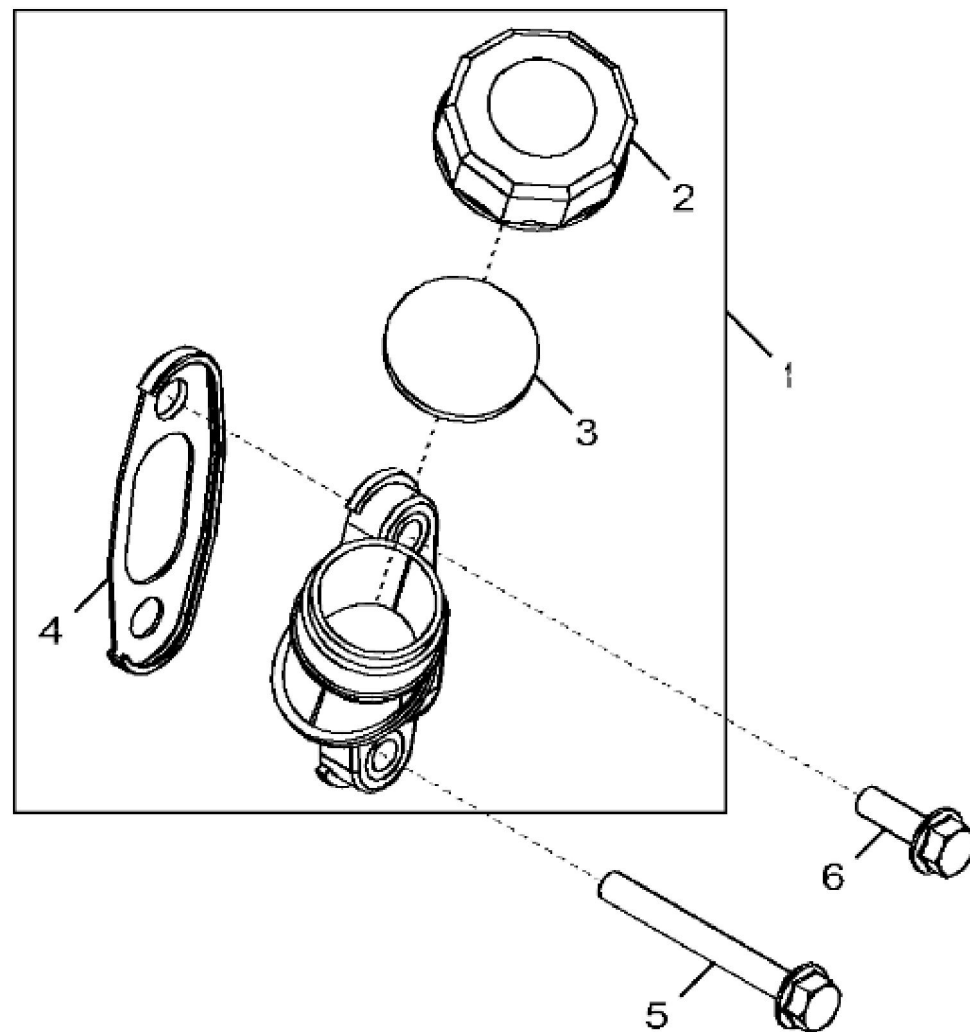

11AA_RE551092_PCD

KEY	PART NO.	PART NAME	QTY	REMARKS	
1	RE44202	VALVE COVER	1	INCLUDES R106796	
2	19M7862	SCREW	6	M6 X 20	
3	R106796	GASKET	1		

11AE_RE565067_PCD

KEY	PART NO.	PART NAME	QTY	REMARKS	
1	RE44202	VALVE COVER	1		
2	R106796	GASKET	1		
3	19M7862	SCREW	6	M6 X 20	
4	R521401	MEDALLION	1		

1254_RE549361_PCD

KEY	PART NO.	PART NAME	QTY	REMARKS	
1	RE549496	FILLER NECK	1		
2	R90788	PLUG	1		
3	T20328	GASKET	1		
4	R87259	GASKET	1		
5	19M7803	SCREW	1	M8 X 70	
6	19M7867	SCREW	1	M8 X 25	

1346_RE549362_PCD