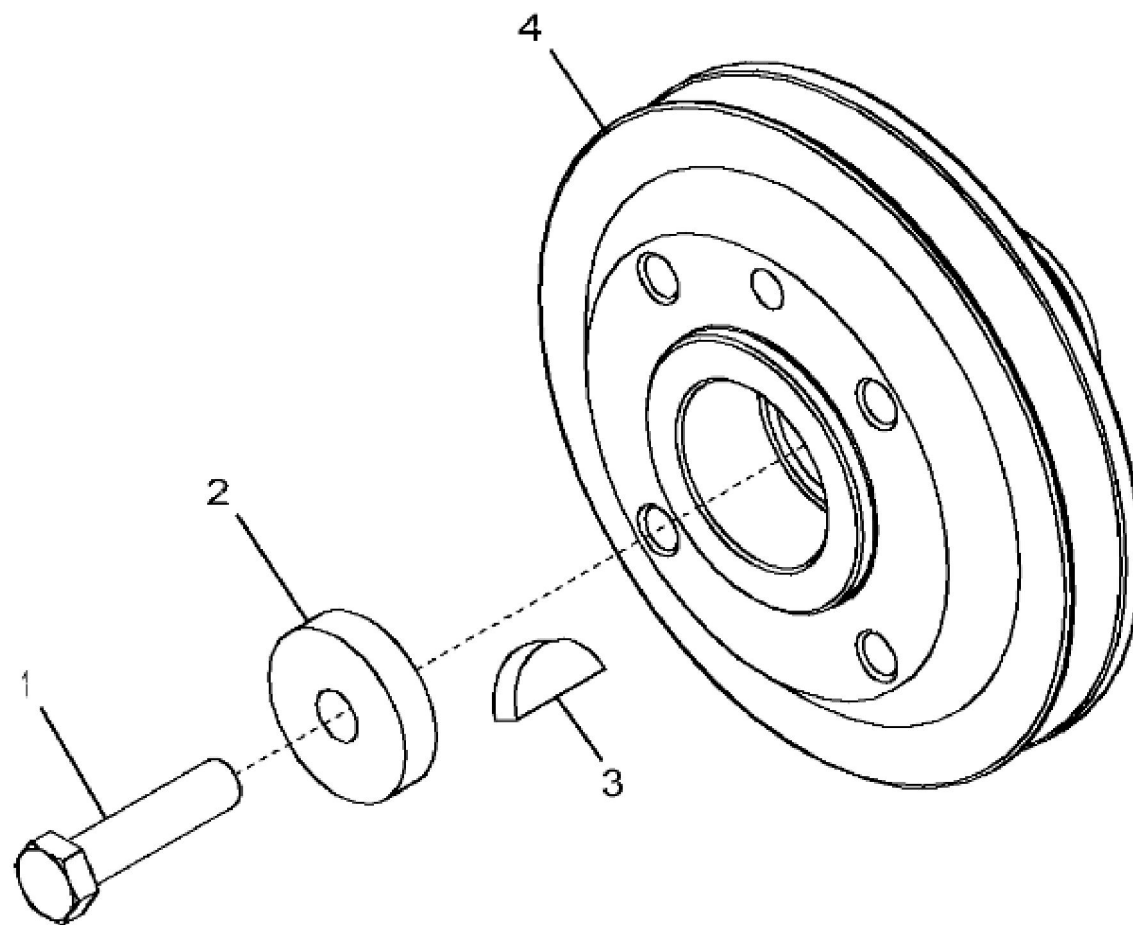

11AA_RE551092_PCD

KEY	PART NO.	PART NAME	QTY	REMARKS	
1	RE44202	VALVE COVER	1	INCLUDES R106796	
2	19M7862	SCREW	6	M6 X 20	
3	R106796	GASKET	1		

11AE_RE565067_PCD

KEY	PART NO.	PART NAME	QTY	REMARKS	
1	RE44202	VALVE COVER	1		
2	R106796	GASKET	1		
3	19M7862	SCREW	6	M6 X 20	
4	R521401	MEDALLION	1		

1254_RE549361_PCD

KEY	PART NO.	PART NAME	QTY	REMARKS	
1	RE549496	FILLER NECK	1		
2	R90788	PLUG	1		
3	T20328	GASKET	1		
4	R87259	GASKET	1		
5	19M7803	SCREW	1	M8 X 70	
6	19M7867	SCREW	1	M8 X 25	

1346_RE549362_PCD