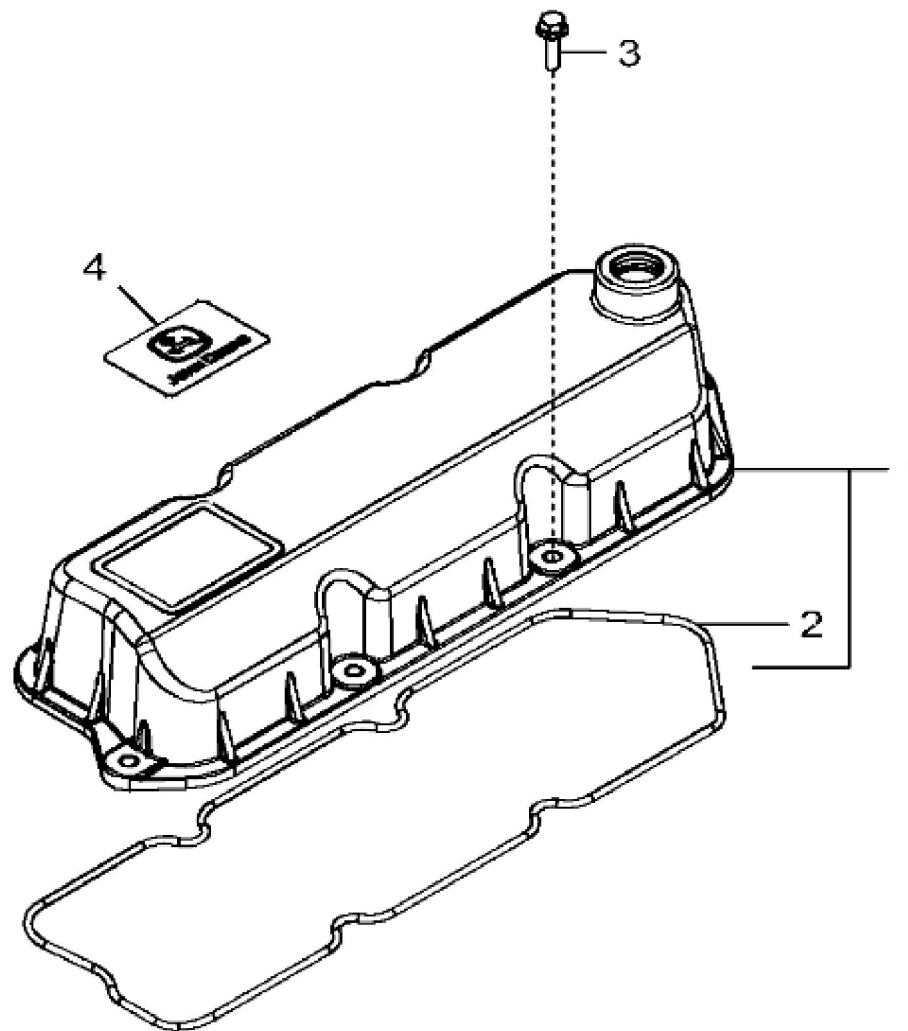

11AA_RE551092_PCD

KEY	PART NO.	PART NAME	QTY	REMARKS	
1	RE44202	VALVE COVER	1	INCLUDES R106796	
2	19M7862	SCREW	6	M6 X 20	
3	R106796	GASKET	1		

11AE_RE565067_PCD

KEY	PART NO.	PART NAME	QTY	REMARKS	
1	RE44202	VALVE COVER	1		
2	R106796	GASKET	1		
3	19M7862	SCREW	6	M6 X 20	
4	R521401	MEDALLION	1		

1254_RE549361_PCD

KEY	PART NO.	PART NAME	QTY	REMARKS	
1	RE549496	FILLER NECK	1		
2	R90788	PLUG	1		
3	T20328	GASKET	1		
4	R87259	GASKET	1		
5	19M7803	SCREW	1	M8 X 70	
6	19M7867	SCREW	1	M8 X 25	

1346_RE549362_PCD