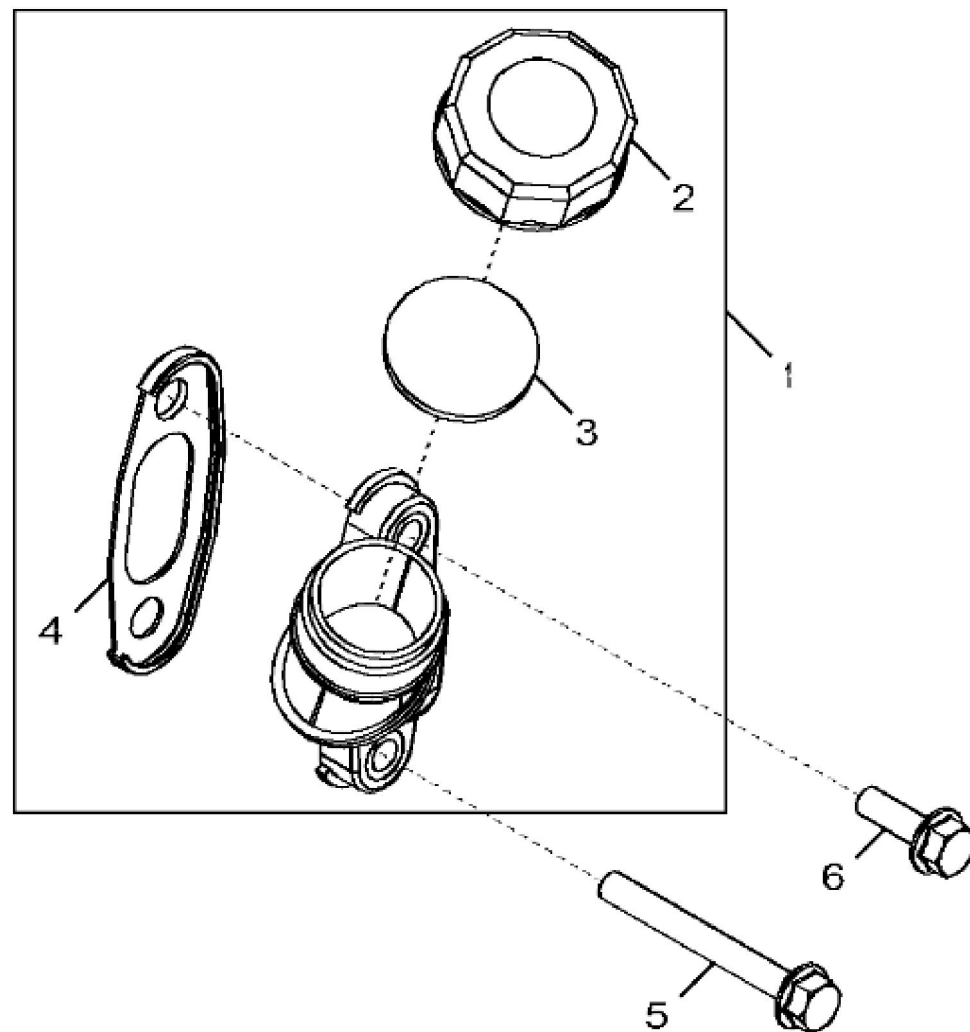

11AA\_RE551092\_PCD

KEY	PART NO.	PART NAME	QTY	REMARKS	
1	RE44202	VALVE COVER	1	INCLUDES R106796	
2	19M7862	SCREW	6	M6 X 20	
3	R106796	GASKET	1		

11AE\_RE565067\_PCD

KEY	PART NO.	PART NAME	QTY	REMARKS	
1	RE44202	VALVE COVER	1		
2	R106796	GASKET	1		
3	19M7862	SCREW	6	M6 X 20	
4	R521401	MEDALLION	1		

1254\_RE549361\_PCD

KEY	PART NO.	PART NAME	QTY	REMARKS	
1	RE549496	FILLER NECK	1		
2	R90788	PLUG	1		
3	T20328	GASKET	1		
4	R87259	GASKET	1		
5	19M7803	SCREW	1	M8 X 70	
6	19M7867	SCREW	1	M8 X 25	

1346\_RE549362\_PCD