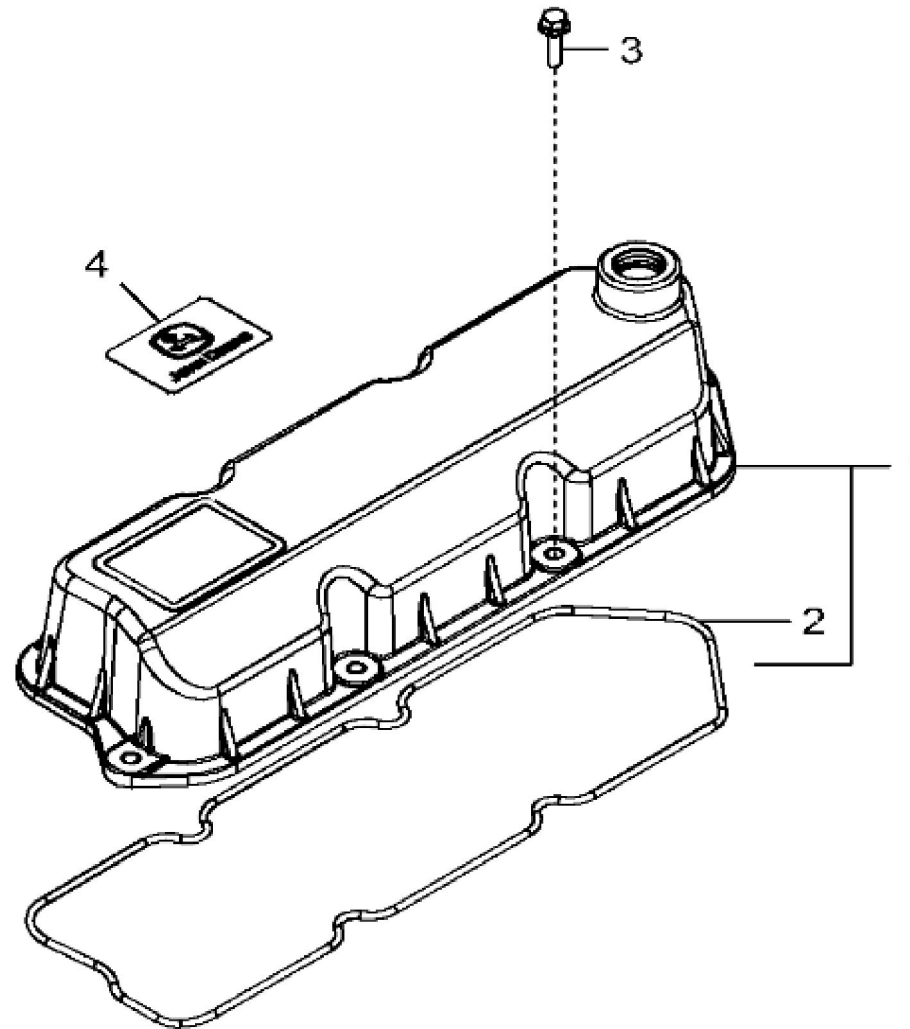

11AA\_RE551092\_PCD

KEY	PART NO.	PART NAME	QTY	REMARKS	
1	RE44202	VALVE COVER	1	INCLUDES R106796	
2	19M7862	SCREW	6	M6 X 20	
3	R106796	GASKET	1		

11AE\_RE565067\_PCD

KEY	PART NO.	PART NAME	QTY	REMARKS	
1	RE44202	VALVE COVER	1		
2	R106796	GASKET	1		
3	19M7862	SCREW	6	M6 X 20	
4	R521401	MEDALLION	1		

1254\_RE549361\_PCD

KEY	PART NO.	PART NAME	QTY	REMARKS	
1	RE549496	FILLER NECK	1		
2	R90788	PLUG	1		
3	T20328	GASKET	1		
4	R87259	GASKET	1		
5	19M7803	SCREW	1	M8 X 70	
6	19M7867	SCREW	1	M8 X 25	

1346\_RE549362\_PCD