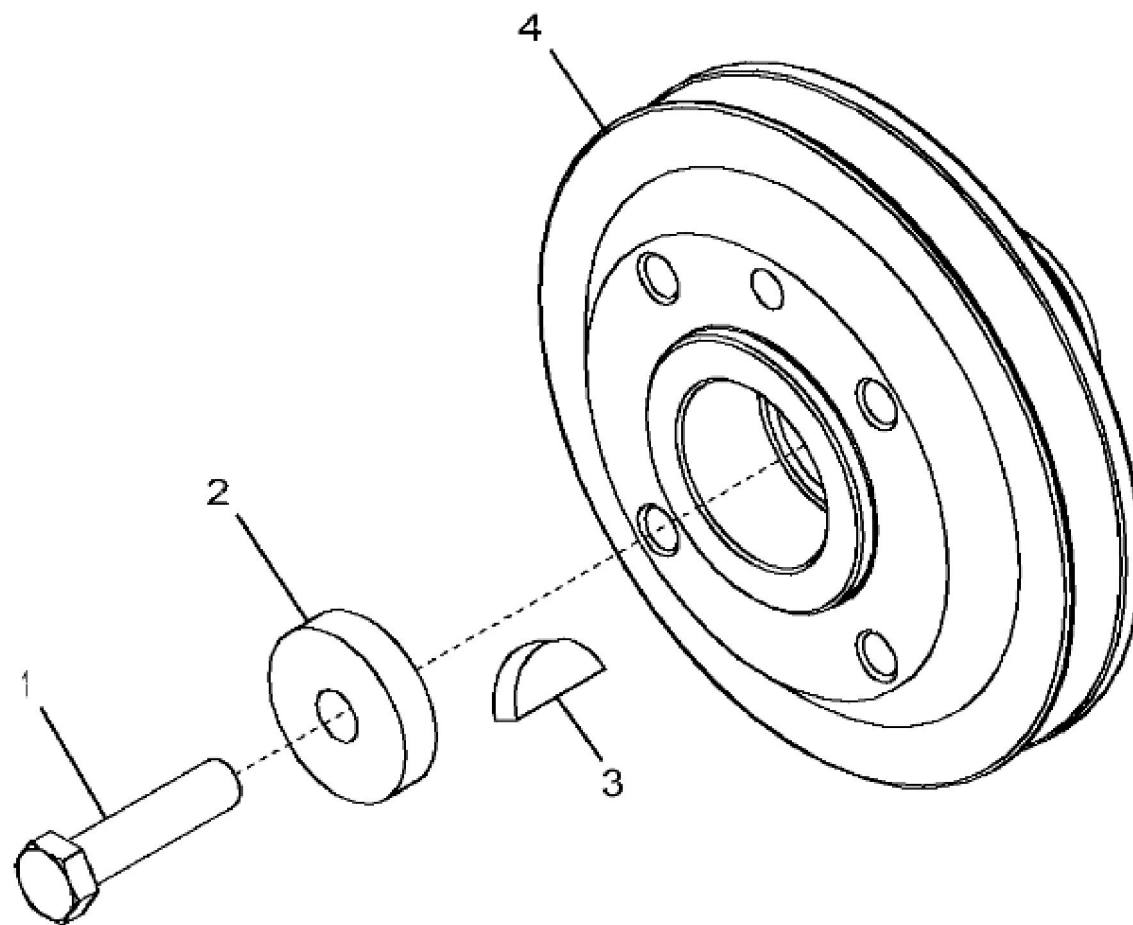

11AA\_RE551092\_PCD

KEY	PART NO.	PART NAME	QTY	REMARKS	
1	RE44202	VALVE COVER	1	INCLUDES R106796	
2	19M7862	SCREW	6	M6 X 20	
3	R106796	GASKET	1		

11AE\_RE565067\_PCD

KEY	PART NO.	PART NAME	QTY	REMARKS	
1	RE44202	VALVE COVER	1		
2	R106796	GASKET	1		
3	19M7862	SCREW	6	M6 X 20	
4	R521401	MEDALLION	1		

1254\_RE549361\_PCD

KEY	PART NO.	PART NAME	QTY	REMARKS	
1	RE549496	FILLER NECK	1		
2	R90788	PLUG	1		
3	T20328	GASKET	1		
4	R87259	GASKET	1		
5	19M7803	SCREW	1	M8 X 70	
6	19M7867	SCREW	1	M8 X 25	

1346\_RE549362\_PCD