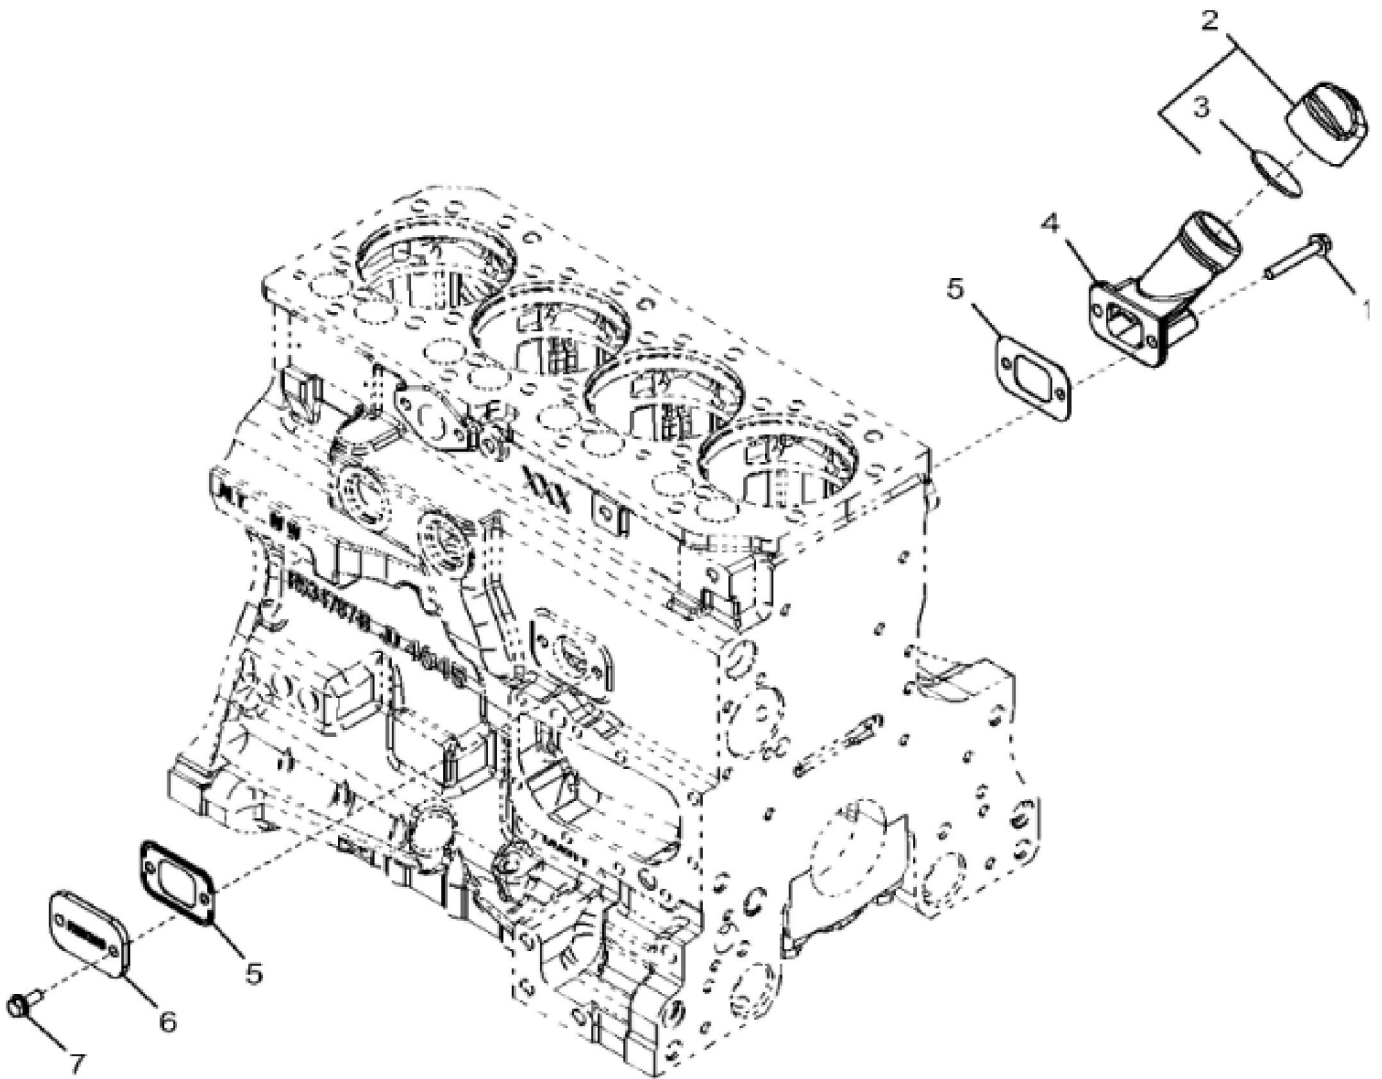

KEY	PART NO.	PART NAME	QTY	REMARKS	
1	R521401	MEDALLION	1	SUB FOR R116324	
2	H23125	PLUG	4		
3	R123574	NUT	4		
4	R123575	O-RING	4		
5	R524480	GASKET	1	SUB FOR R123542	
6	RE502969	VALVE COVER	1	MARKED R519779	
7	RE70401	VALVE COVER	1	MARKED R519777	
8	RE59801	PLUG	1	USE WITH RE70401	
9	U11017	O-RING	1	USE WITH RE70401	

KEY	PART NO.	PART NAME	QTY	REMARKS	
1	19M7979	SCREW	2	M8 X 55	
2	RE529554	FILLER CAP	1		
3	R80135	GASKET	1		
4	R532599	FILLER NECK	1	SUB FOR R521157	
5	R136495	GASKET	2		
6	R116296	COVER	1		
7	RE67238	SCREW	2	(Threads With Pre-Applied Sealant)	

1328_RE515238_PCD

KEY	PART NO.	PART NAME	QTY	REMARKS	
1	R505567	PULLEY	1	OD = 173 mm	
2	R515040	BUSHING	1	OD = 50 mm	
3	R516648	CAP SCREW	1	(One Time Usage) M20 X 70	

RE517252PCDA01

Thank you so much for reading.
Please click the “Buy Now!”
button below to download the
complete manual.