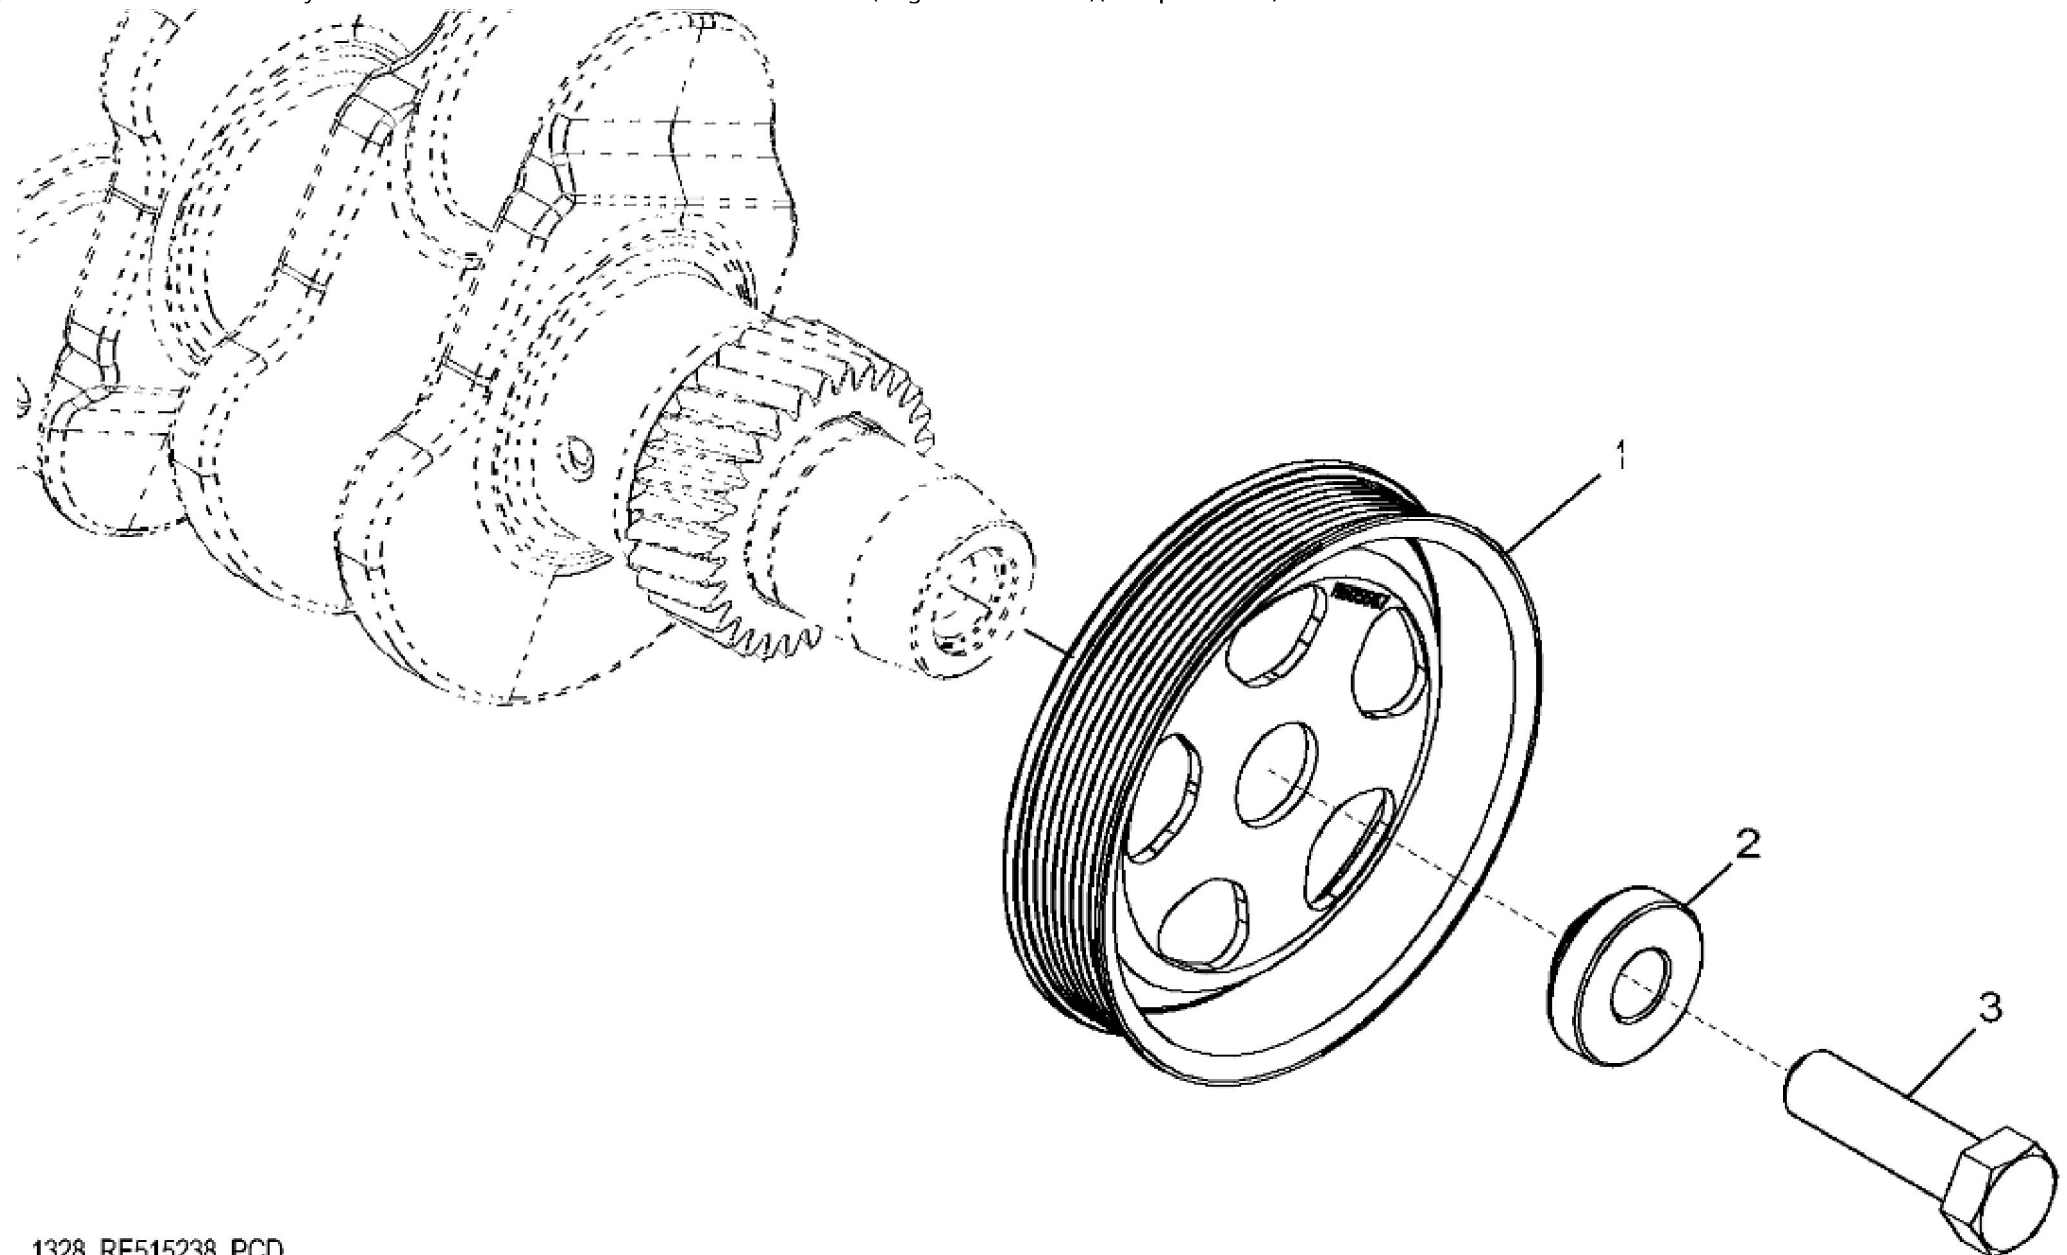

KEY	PART NO.	PART NAME	QTY	REMARKS	
1	R521401	MEDALLION	1	SUB FOR R116324	
2	H23125	PLUG	4		
3	R123574	NUT	4		
4	R123575	O-RING	4		
5	R524480	GASKET	1	SUB FOR R123542	
6	RE502969	VALVE COVER	1	MARKED R519779	
7	RE70401	VALVE COVER	1	MARKED R519777	
8	RE59801	PLUG	1	USE WITH RE70401	
9	U11017	O-RING	1	USE WITH RE70401	

KEY	PART NO.	PART NAME	QTY	REMARKS	
1	19M7979	SCREW	2	M8 X 55	
2	RE529554	FILLER CAP	1		
3	R80135	GASKET	1		
4	R532599	FILLER NECK	1	SUB FOR R521157	
5	R136495	GASKET	2		
6	R116296	COVER	1		
7	RE67238	SCREW	2	(Threads With Pre-Applied Sealant)	

1328_RE515238_PCD

KEY	PART NO.	PART NAME	QTY	REMARKS	
1	R505567	PULLEY	1	OD = 173 mm	
2	R515040	BUSHING	1	OD = 50 mm	
3	R516648	CAP SCREW	1	(One Time Usage) M20 X 70	

RE517252PCDA01

Thank you so much for reading.
Please click the “Buy Now!”
button below to download the
complete manual.