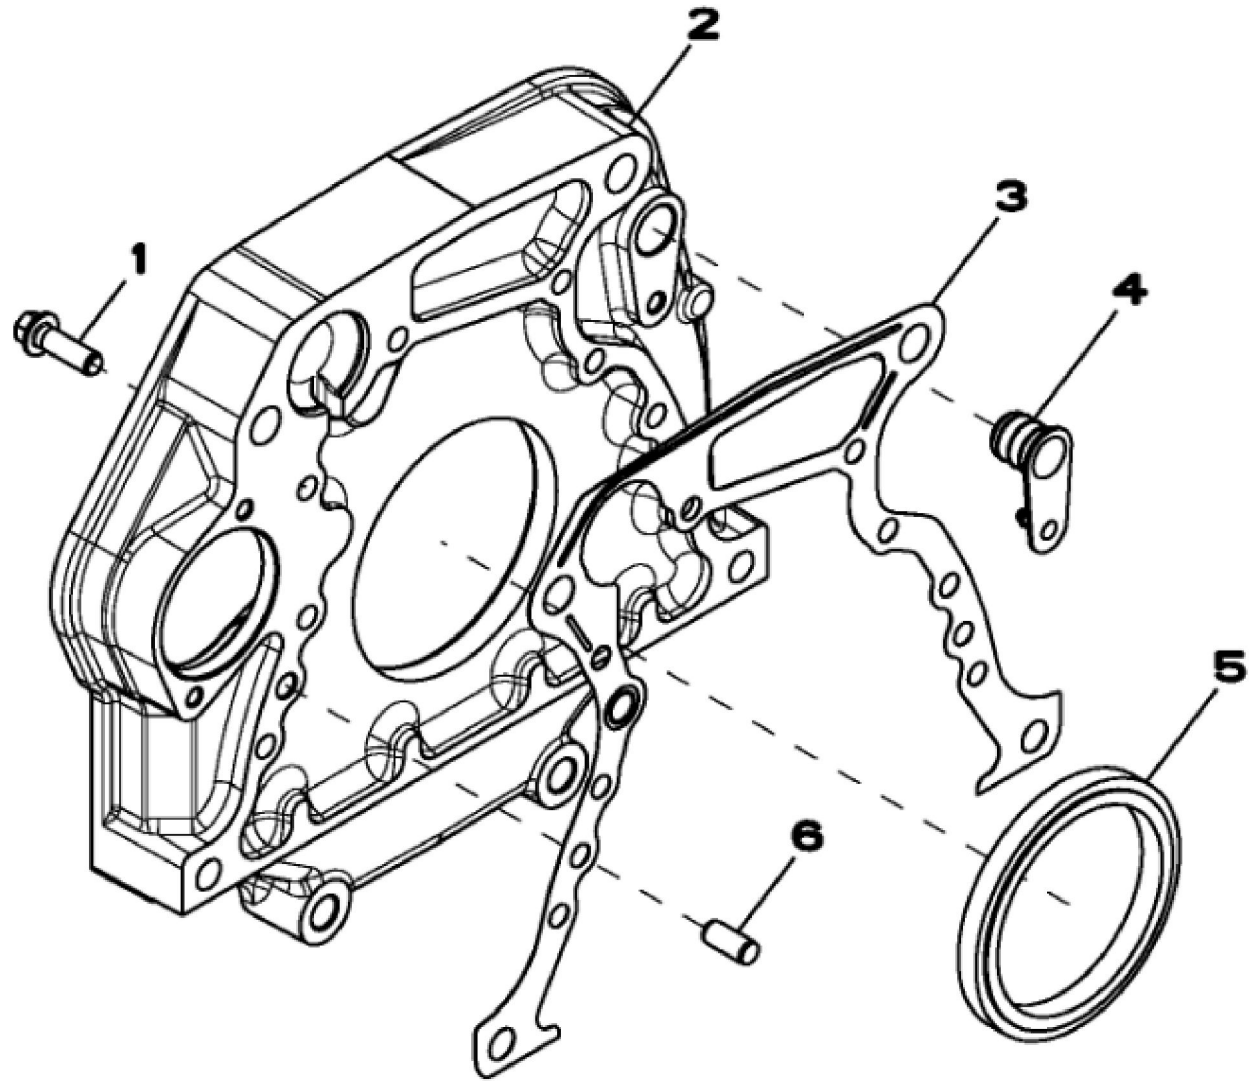

KEY	PART NO.	PART NAME	QTY	REMARKS	
1	R521401	MEDALLION	1	SUB FOR R116324	
2	H23125	PLUG	4		
3	R123574	NUT	4		
4	R123575	O-RING	4		
5	R524480	GASKET	1	SUB FOR R123542	
6	RE502969	VALVE COVER	1	MARKED R519779	
7	RE70401	VALVE COVER	1	MARKED R519777	
8	RE59801	PLUG	1	USE WITH RE70401	
9	U11017	O-RING	1	USE WITH RE70401	

KEY	PART NO.	PART NAME	QTY	REMARKS	
1	19M7979	SCREW	2	M8 X 55	
2	RE529554	FILLER CAP	1		
3	R80135	GASKET	1		
4	R532599	FILLER NECK	1	SUB FOR R521157	
5	R136495	GASKET	2		
6	R116296	COVER	1		
7	RE67238	SCREW	2	(Threads With Pre-Applied Sealant)	

1328_RE515238_PCD

KEY	PART NO.	PART NAME	QTY	REMARKS	
1	R505567	PULLEY	1	OD = 173 mm	
2	R515040	BUSHING	1	OD = 50 mm	
3	R516648	CAP SCREW	1	(One Time Usage) M20 X 70	

RE517252PCDA01

Thank you so much for reading.
Please click the “Buy Now!”
button below to download the
complete manual.