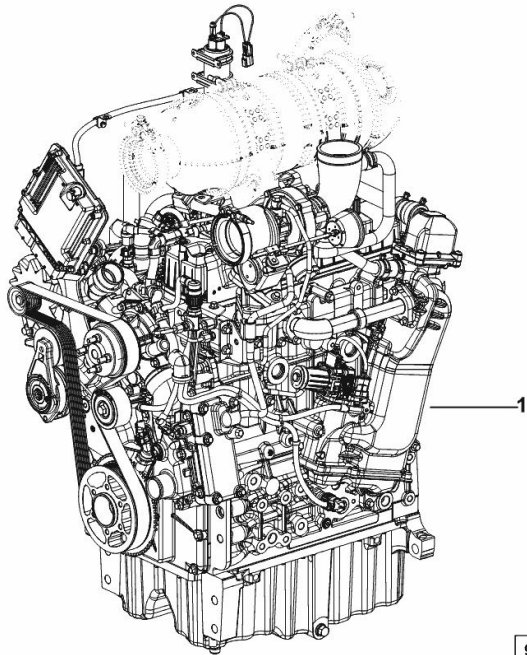

ENGINE TCD3.6L4 - 70kW EPA4i

Fig.	P/n	QTY	Name
------	-----	-----	------

Notes:

- EXPORT U.S.A. [5100 TTV]

1	25010597	1	engine ON ORDERING PLEASE ENGINE NO. REQUIRED
---	----------	---	---

9_K6919_02_0-A-001

ENGINE TCD3.6L4 - 70kW2200E4i

Fig.	P/n	QTY	Name
------	-----	-----	------

Notes:

[5100 TTV]

1	25010020	1	engine ON ORDERING PLEASE ENGINE NO. REQUIRED
---	----------	---	---

9_K6919_01_0-A-001

MONOBLOC ENGINE-GEARBOX CONNECTING FLANGE

Fig.	P/n	QTY	Name
------	-----	-----	------

Notes:

[5100 TTV]

1	0.019.1507.0/30	1	flange
2	2.0439.327.7	4	stud bolt m 16 p.1.5 x 75
3	2.1475.006.2	4	spring washer 16
4	2.1012.409.7	4	nut m 16
5	2.1651.912.0	2	cylindrical plug 12x28
6	2.1651.908.0	2	cylindrical plug 12x18
7	2.0113.515.2	6	screw m 14 p.2 x 40
8	2.0113.511.2	2	screw m 14 x 30 - 10.9
10	2.0432.155.7	2	stud bolt m 10 p.1.5 / p. 1.25 x 25
11	2.1470.006.2	2	lock washer 10
12	2.1011.421.2	2	nut m 10 p.1.25

1	04125216	1	tube
2	04125217	1	tube
3	04124531	1	tube
4	01149048	3	clamp DIN 3021 -A-30X12
5	01149067	1	clamp DIN 3021 -A-60X12

BLEEDING TUBE

Fig.	P/n	QTY	Name
------	-----	-----	------

Notes:

[5100 TTV]

Engine serial number: