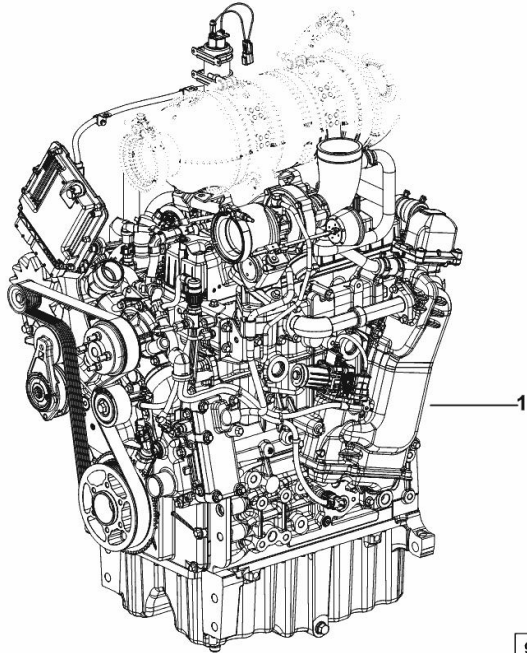

ENGINE TCD3.6L4 - 70kW EPA4i

Fig.	P/n	QTY	Name
------	-----	-----	------

Notes:

- EXPORT U.S.A. [5100 TTV]

1	25010597	1	engine ON ORDERING PLEASE ENGINE NO. REQUIRED
---	----------	---	---

9_K6919_02_0-A-001

ENGINE TCD3.6L4 - 70kW2200E4i

Fig.	P/n	QTY	Name
------	-----	-----	------

Notes:

[5100 TTV]

1	25010020	1	engine ON ORDERING PLEASE ENGINE NO. REQUIRED
---	----------	---	---

9_K6919_01_0-A-001

MONOBLOC ENGINE-GEARBOX CONNECTING FLANGE

Fig.	P/n	QTY	Name
------	-----	-----	------

Notes:

[5100 TTV]

1	0.019.1507.0/30	1	flange
2	2.0439.327.7	4	stud bolt m 16 p.1.5 x 75
3	2.1475.006.2	4	spring washer 16
4	2.1012.409.7	4	nut m 16
5	2.1651.912.0	2	cylindrical plug 12x28
6	2.1651.908.0	2	cylindrical plug 12x18
7	2.0113.515.2	6	screw m 14 p.2 x 40
8	2.0113.511.2	2	screw m 14 x 30 - 10.9
10	2.0432.155.7	2	stud bolt m 10 p.1.5 / p. 1.25 x 25
11	2.1470.006.2	2	lock washer 10
12	2.1011.421.2	2	nut m 10 p.1.25

1	04125216	1	tube
2	04125217	1	tube
3	04124531	1	tube
4	01149048	3	clamp DIN 3021 -A-30X12
5	01149067	1	clamp DIN 3021 -A-60X12

BLEEDING TUBE

Fig.	P/n	QTY	Name
------	-----	-----	------

Notes:

[5100 TTV]

Engine serial number: