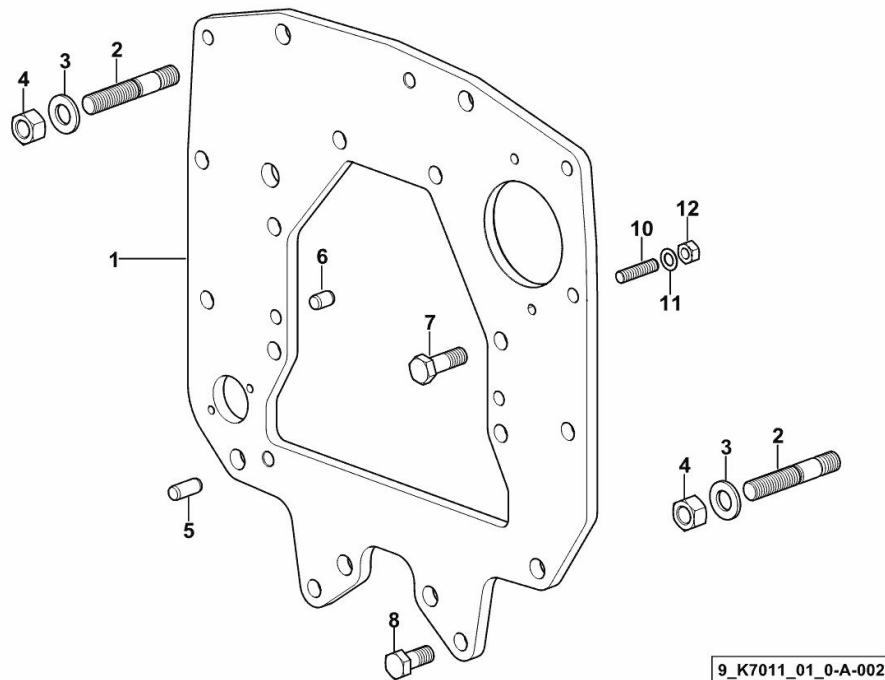

9_K7019_01_0-A-001

MONOBLOC ENGINE-GEARBOX CONNECTING FLANGE

Fig.	P/n	QTY	Name
------	-----	-----	------

Notes:

[5110 TTV 2WD] [5110 TTV 4WD]

1	0.019.1507.0/30	1	flange
2	2.0439.327.7	4	stud bolt m 16 p.1.5 x 75
3	2.1475.006.2	4	spring washer 16
4	2.1012.409.7	4	nut m 16
5	2.1651.912.0	2	cylindrical plug 12x28
6	2.1651.908.0	2	cylindrical plug 12x18
7	2.0113.515.2	6	screw m 14 p.2 x 40
8	2.0113.511.2	2	screw m 14 x 30 - 10.9
10	2.0432.155.7	2	stud bolt m 10 p.1.5 / p. 1.25 x 25
11	2.1470.006.2	2	lock washer 10
12	2.1011.421.2	2	nut m 10 p.1.25