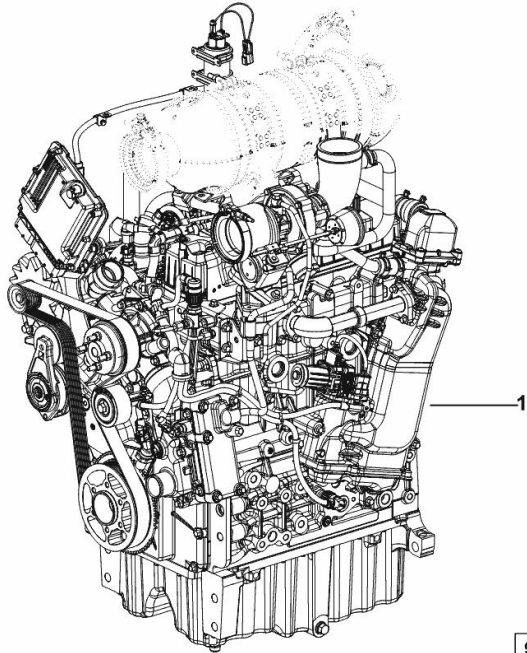

ENGINE TCD3.6L4 - 77kW EPA4i

Fig.	P/n	QTY	Name
------	-----	-----	------

Notes:

- EXPORT U.S.A. [5110 TTV 2WD] - EXPORT U.S.A. [5110 TTV 4WD]

1	25010596	1	engine ON ORDERING PLEASE ENGINE NO. REQUIRED
---	----------	---	---

9_K7019_02_0-A-001

ENGINE TCD3.6L4 - 77kW2200E4i

Fig.	P/n	QTY	Name
------	-----	-----	------

Notes:

[5110 TTV 2WD] [5110 TTV 4WD]

1	25010019	1	engine ON ORDERING PLEASE ENGINE NO. REQUIRED
---	----------	---	---

9_K7019_01_0-A-001

MONOBLOC ENGINE-GEARBOX CONNECTING FLANGE

Fig.	P/n	QTY	Name
------	-----	-----	------

Notes:

[5110 TTV 2WD] [5110 TTV 4WD]

1	0.019.1507.0/30	1	flange
2	2.0439.327.7	4	stud bolt m 16 p.1.5 x 75
3	2.1475.006.2	4	spring washer 16
4	2.1012.409.7	4	nut m 16
5	2.1651.912.0	2	cylindrical plug 12x28
6	2.1651.908.0	2	cylindrical plug 12x18
7	2.0113.515.2	6	screw m 14 p.2 x 40
8	2.0113.511.2	2	screw m 14 x 30 - 10.9
10	2.0432.155.7	2	stud bolt m 10 p.1.5 / p. 1.25 x 25
11	2.1470.006.2	2	lock washer 10
12	2.1011.421.2	2	nut m 10 p.1.25