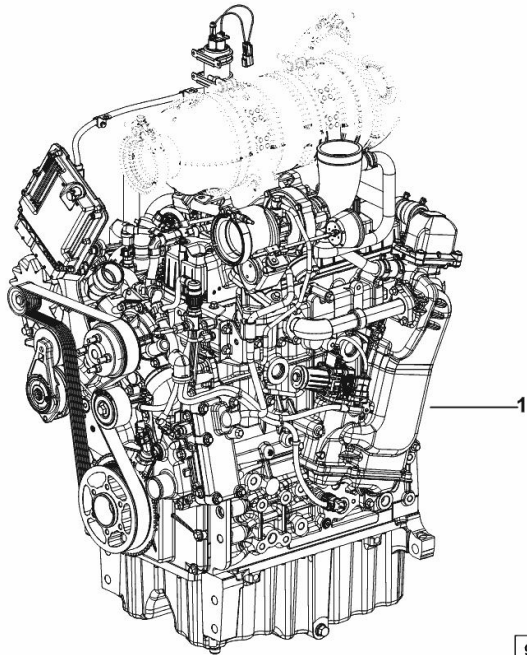

ENGINE TCD3.6L4 - 77kW EPA4i

Fig.	P/n	QTY	Name
------	-----	-----	------

Notes:

- EXPORT U.S.A. [5110 TTV 2WD] - EXPORT U.S.A. [5110 TTV 4WD]

1	25010596	1	engine ON ORDERING PLEASE ENGINE NO. REQUIRED
---	----------	---	---

9_K7019_02_0-A-001

ENGINE TCD3.6L4 - 77kW2200E4i

Fig.	P/n	QTY	Name
------	-----	-----	------

Notes:

[5110 TTV 2WD] [5110 TTV 4WD]

1	25010019	1	engine ON ORDERING PLEASE ENGINE NO. REQUIRED
---	----------	---	---

9_K7019_01_0-A-001

MONOBLOC ENGINE-GEARBOX CONNECTING FLANGE

Fig.	P/n	QTY	Name
------	-----	-----	------

Notes:

[5110 TTV 2WD] [5110 TTV 4WD]

1	0.019.1507.0/30	1	flange
2	2.0439.327.7	4	stud bolt m 16 p.1.5 x 75
3	2.1475.006.2	4	spring washer 16
4	2.1012.409.7	4	nut m 16
5	2.1651.912.0	2	cylindrical plug 12x28
6	2.1651.908.0	2	cylindrical plug 12x18
7	2.0113.515.2	6	screw m 14 p.2 x 40
8	2.0113.511.2	2	screw m 14 x 30 - 10.9
10	2.0432.155.7	2	stud bolt m 10 p.1.5 / p. 1.25 x 25
11	2.1470.006.2	2	lock washer 10
12	2.1011.421.2	2	nut m 10 p.1.25