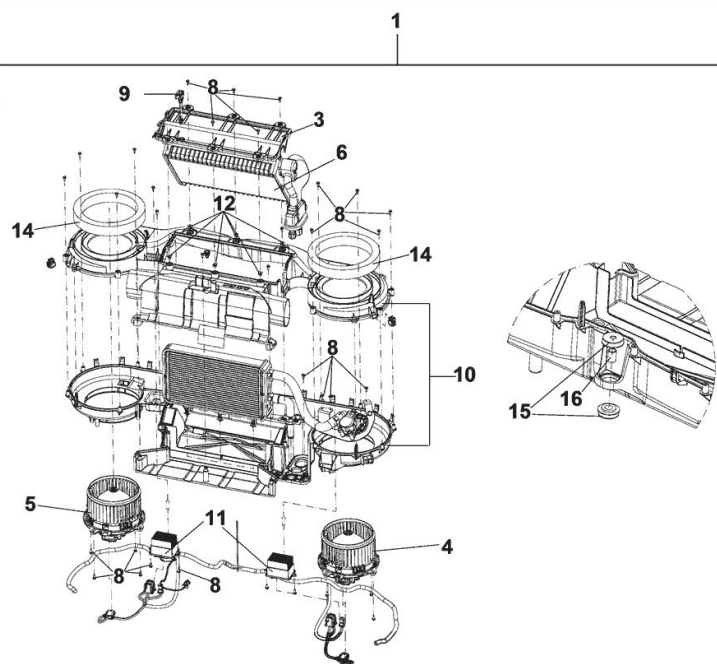

MANUAL CLIMATE CONTROL SYSTEM

Fig.	P/n	QTY	Name
1	0.020.8678.4/10	1	heating unit
3	0.900.2234.3	1	cover
4	0.900.2234.4	1	fan
5	0.900.2234.5	1	fan
6	0.900.2234.6	1	radiator
8	0.900.0944.6	41	screw 4 x 12
9	0.900.2236.0	1	probe
10	0.900.2386.6	-	box
11	0.900.2234.7	1	regulator
12	0.900.2234.8	1	insert
14	0.900.2235.0	2	gasket
15	0.010.2541.0	2	rubber plug
16	0.98538.71.1	1	spacer

0.020.8678.4/10