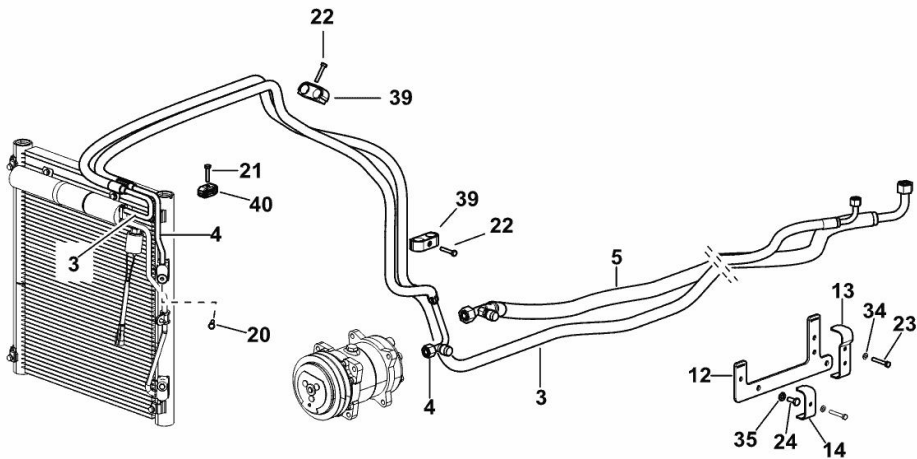

6150 Agrottron P-CShift -> WSXAS70200LD50010

Section: G0 - BODYWORK - CAB

Ref: G0.09.3 (1)

AIR CONDITIONING SYSTEM

Fig.	P/n	QTY	Name
------	-----	-----	------

Notes:

[6150 Agrottron P-CShift -> WSXAS70200LD50010]

3	0.019.0232.3	1	tube
4	0.019.0233.3/10	1	tube
5	0.019.0297.3	1	tube
12	0.018.2972.3	1	bracket
13	0.017.6475.0	1	bracket
14	0.017.6474.0	1	bracket
20	2.0112.009.2	2	screw m 6 p.1 x 25
21	2.0112.011.2	1	screw m 6 p.1x30
22	2.0112.013.2	2	screw m 6 p.1 x 35
23	2.0112.015.2	3	screw m 6 p.1x40
24	2.0112.207.2	4	screw m 8 p 1.25 x 20
34	2.1310.002.2	9	flat washer 6.4x12.5
35	2.1310.004.2	4	flat washer 8.4x17
39	2.3320.321.0	2	terminal Ø 20/20
40	2.3321.007.0	1	collar Ø10/10

3	0.019.7073.3	1	tube
4	0.019.0771.3/10	1	tube
5	01175670	2	small plate
6	01178214	8	terminal
7	04429943	4	clamp
9	2.0112.013.2	3	screw m 6 p.1 x 35
10	2.0112.015.2	3	screw m 6 p.1x40
13	2.0112.224.2	2	screw m 8 p.1.25x75
15	2.1011.103.2	1	nut m 6 p.1
20	2.1560.014.0	2	washer 18.2 x 24
21	2.3320.219.0	1	terminal
22	2.3320.319.0	2	terminal
23	2.3321.023.0	1	terminal
24	2.3335.055.2	1	pipe union m 18 p.1.5
28	2.6851.001.0	1	clamp Ø 16/25
37	04419141	1	gasket

3	0.019.7073.3	1	tube
4	0.023.2692.3/10	1	tube
5	01175670	2	small plate
6	01178214	8	terminal
7	04429943	4	clamp
9	2.0112.013.2	3	screw m 6 p.1 x 35
10	2.0112.015.2	3	screw m 6 p.1x40
13	2.0112.224.2	2	screw m 8 p.1.25x75
15	2.1011.103.2	1	nut m 6 p.1
20	2.1569.068.0	2	gasket 26.3x34
21	2.3320.219.0	1	terminal
22	2.3320.319.0	2	terminal
23	2.3321.023.0	1	terminal
24	2.3335.010.2	1	pipe union m 26x1.5
28	2.6851.001.0	1	clamp Ø 16/25
37	04419141	0.5	gasket