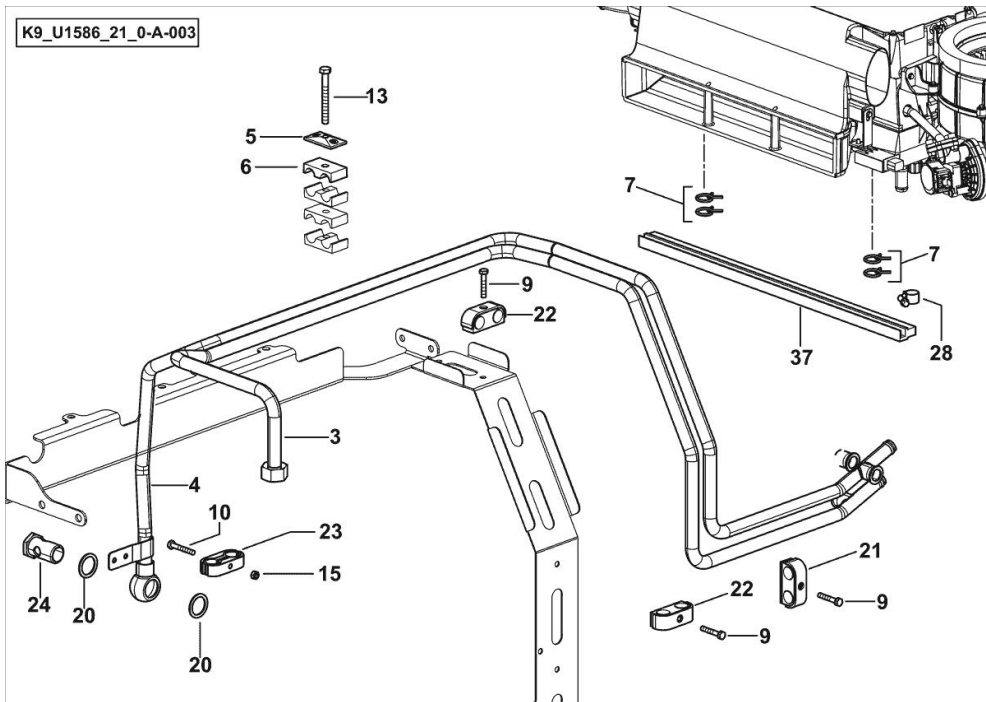

3	0.019.7073.3	1	tube
4	0.019.0771.3/10	1	tube
5	01175670	2	small plate
6	01178214	8	terminal
7	04429943	4	clamp
9	2.0112.013.2	3	screw m 6 p.1 x 35
10	2.0112.015.2	3	screw m 6 p.1x40
13	2.0112.224.2	2	screw m 8 p.1.25x75
15	2.1011.103.2	1	nut m 6 p.1
20	2.1560.014.0	2	washer 18.2 x 24
21	2.3320.219.0	1	terminal
22	2.3320.319.0	2	terminal
23	2.3321.023.0	1	terminal
24	2.3335.055.2	1	pipe union m 18 p.1.5
28	2.6851.001.0	1	clamp Ø 16/25
37	04419141	1	gasket

3	0.019.7073.3	1	tube
4	0.023.2692.3/10	1	tube
5	01175670	2	small plate
6	01178214	8	terminal
7	04429943	4	clamp
9	2.0112.013.2	3	screw m 6 p.1 x 35
10	2.0112.015.2	3	screw m 6 p.1x40
13	2.0112.224.2	2	screw m 8 p.1.25x75
15	2.1011.103.2	1	nut m 6 p.1
20	2.1569.068.0	2	gasket 26.3x34
21	2.3320.219.0	1	terminal
22	2.3320.319.0	2	terminal
23	2.3321.023.0	1	terminal
24	2.3335.010.2	1	pipe union m 26x1.5
28	2.6851.001.0	1	clamp Ø 16/25
37	04419141	0.5	gasket