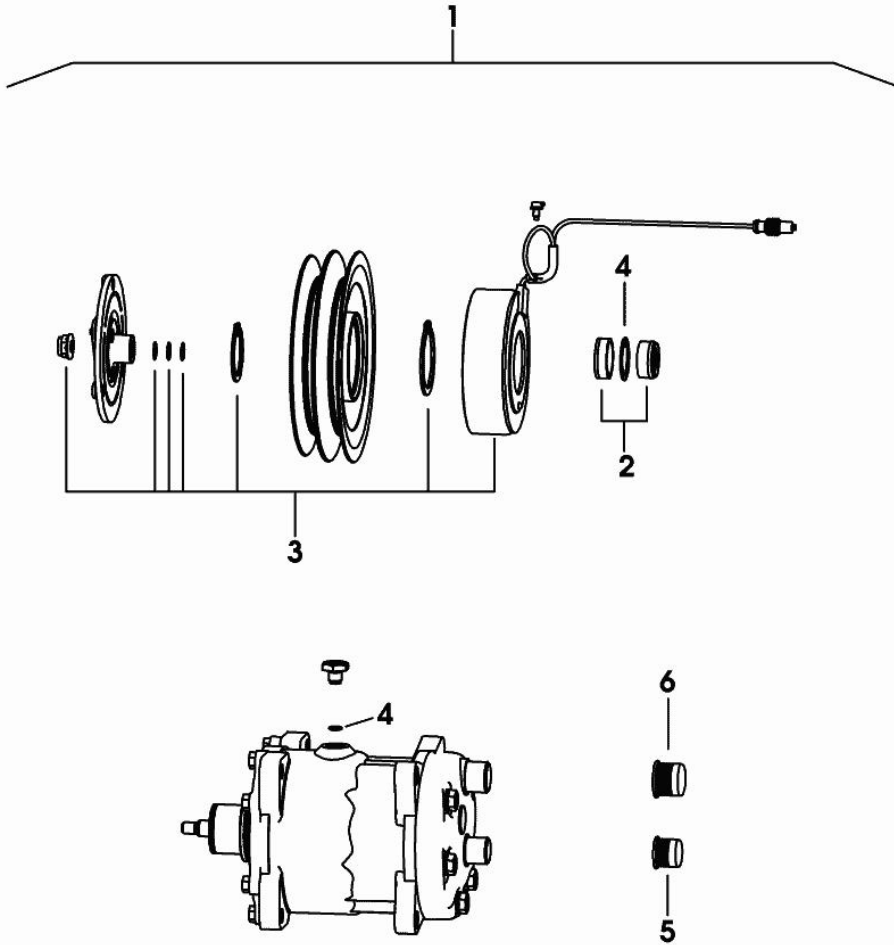

COMPRESSOR

Fig.	P/n	QTY	Name
1	04437339/10	1	compressor R 134a
2	0.900.0005.8	1	accessories
3	0.900.0005.9	1	accessories
4	0.010.3629.1	1	special oil seal
5	0.010.3630.0	1	plug
6	0.010.3629.2	1	plug

04437339_10