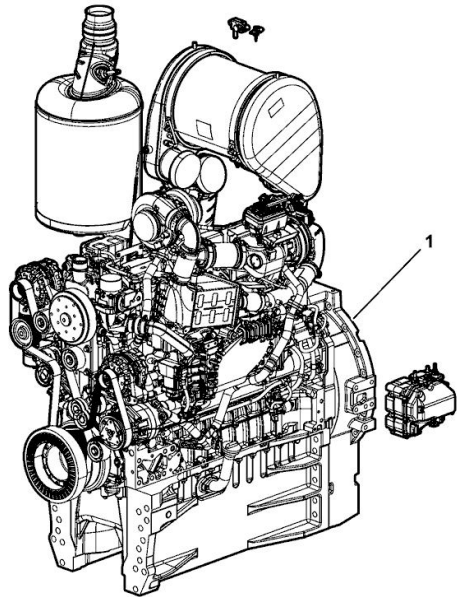

ENGINE

Fig.	P/n	QTY	Name
------	-----	-----	------

Notes:

[9270 TTV Agrottron -> WSXAD60200LD10001]

1	25009998	1	engine ON ORDERING PLEASE ENGINE NO. REQUIRED
---	----------	---	---

K9_IF019_01_0-A-001

CONNECTING PIPE

Fig.	P/n	QTY	Name
------	-----	-----	------

Notes:

[9270 TTV Agrottron -> WSXAD60200LD10001]

Engine serial number:

22001145 22001178 22001202 22001228 22001229 22001230 22001245

1	04914775	1	tube
2	04914867	1	fascia 7 Nm
3	01166399	1	fascia 4 Nm DIN 3017 -B1-64X15-W1-2

000

CONNECTING PIPE

Fig.	P/n	QTY	Name
------	-----	-----	------

Notes:

[9270 TTV Agrottron -> WSXAD60200LD10001]

Engine serial number:

22000961

1	04913512	1	tube
2	04913518	1	tube
3	04913510	2	hub
4	01181509	1	clamp 10 Nm
5	01166399	4	fascia 4 Nm DIN 3017 -B1-64X15-W1-2
6	01166079	1	oil seal H 2927 -50X3-NBR-1-60
7	01143384	1	screw 30 Nm EN 1662 -F-M8X16-LG2,5-10.9-A4C

000

1	04914203	1	turbo charger
2	01181432	4	screw m8x30 30 Nm EN 1662 -F-M8X30-10.9-ZNAL-A

OIL FILLER NECK

Fig.	P/n	QTY	Name
------	-----	-----	------

Notes:

[9270 TTV Agrottron -> WSXAD60200LD10001]

Engine serial number: