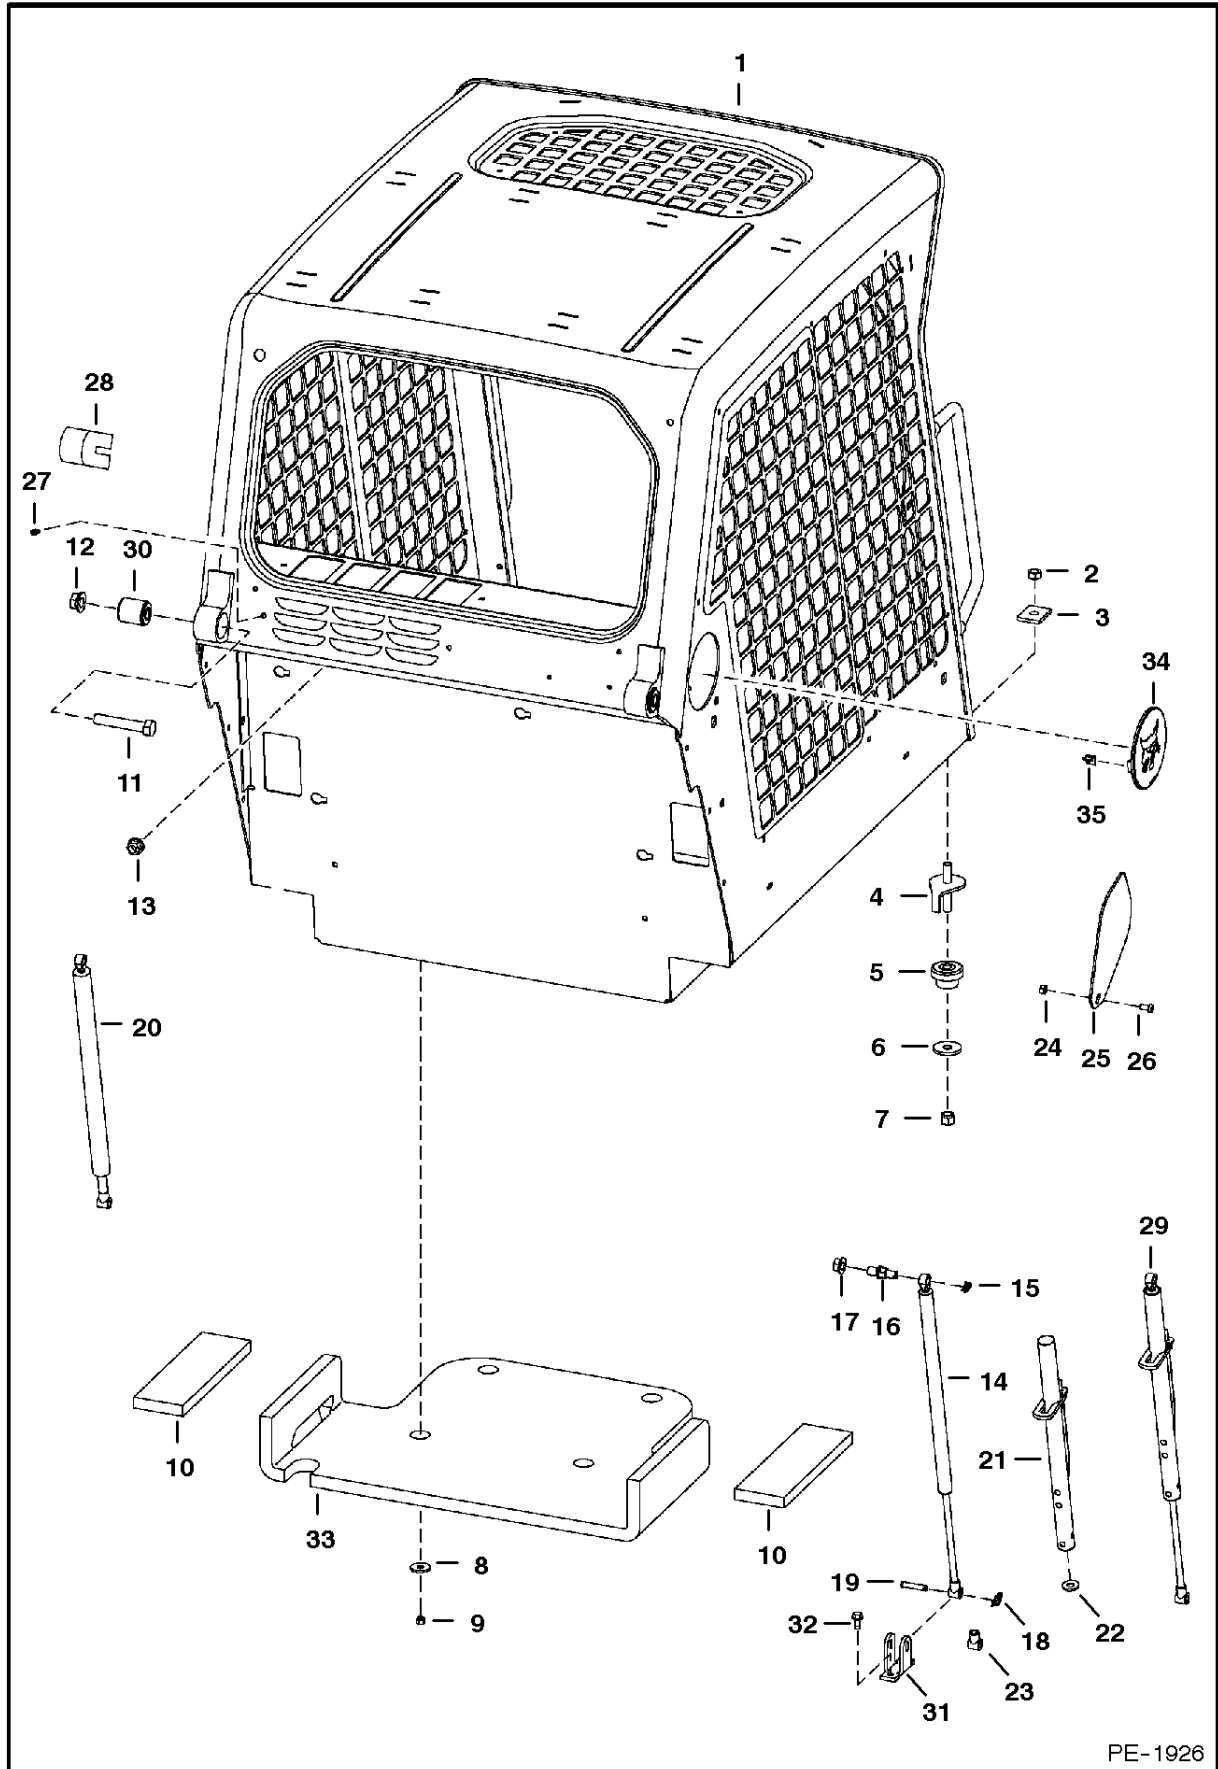

OPERATOR CAB

PE-1926

OPERATOR CAB

Ref.N°	Part N°	Description	Remarks	Serial N°	Qty.
1	6719672	OPERATOR CAB	includes cab decals		1
2	59D-8	NUT			2
3	6553709	WASHER	rectangular		2
4	6702971	BOLT			2
5	6560633	MOUNT			2
6	6515817	WASHER			2
7	85D-8	NUT			2
8	619021	WASHER			4
9	59D-5	NUT			4
10	6729012	INSULATION	seat pan		2
11	17C-1056	BOLT			2
12	53D-10	NUT			2
13	53D-6	NUT			4
14	6675135	GAS SPRING	R.H.		1
15	6675140	SNAP RING			2
16	6719064	MOUNT			2
17	97D-8	NUT			2
18	6631418	PIN	ring		2
19	6567743	PIN			2
20	6675134	GAS SPRING	L.H.		1
20	6675136	GAS SPRING	L.H. - for cab W/ enclosure		1
21	6708189	TUBE	stop - R.H.		1
22	6701174	WASHER			1
23	6675257	ROD END			1
24	95D-5	NUT			2
25	6718784	COVER			2
26	25G-512	BOLT			2
27	6675033	INSERT			x
28	6579613	STOP			2
29	NAP	GAS SPRING	R.H. - W/ latch - Order Ref. OPERATOR CAB(14) & OPERATOR CAB(21)-OPERATOR CAB(23)		1
30	6562602	BUSHING			2
31	6706349	MOUNT	gas spring		2
32	84G-3112	BOLT			4
33	6729013	INSULATION	seat pan		1
34	6733107	PLUG	W/Ref. OPERATOR CAB(35)		2
35	6679990	CLIP			6