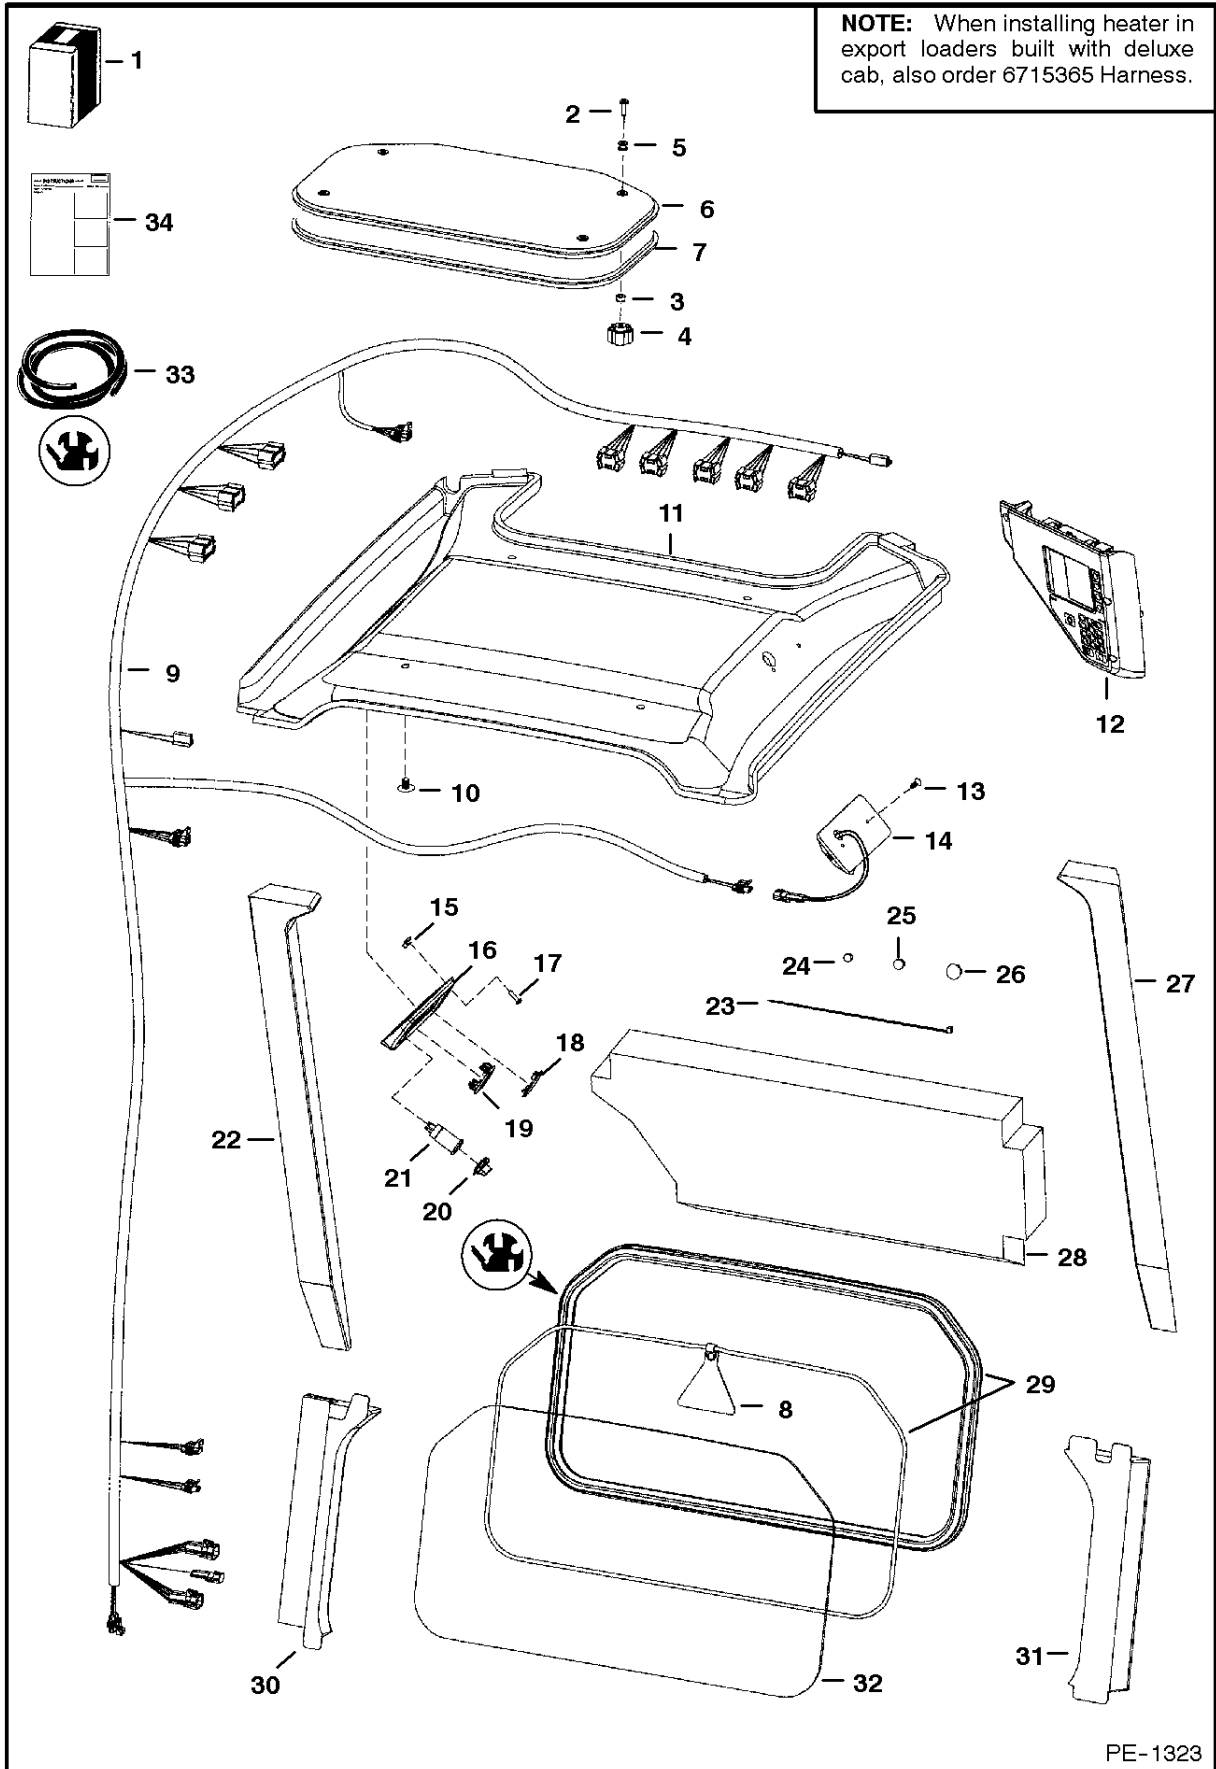

OPERATOR CAB

Ref.N°	Part N°	Description	Remarks	Serial N°	Qty.
1	6719672	OPERATOR CAB	does not include cab decals		1
2	6675033	INSERT			6
3		SEAT BAR	See Page SEAT & SEAT BAR(3)		1
4		SEAT	See Page SEAT(1) & SEAT(3)		1
5	6717516	INSULATION			1
6	6718101	COVER			6
7	6719503	CONTAINER	manuals		1
7	6675524	CLIP			2
7	6725301	COVER			1
7	6725303	FRAME			1
8	17C-612	BOLT			2
9	17C-716	BOLT			2
10	85D-7	NUT			2
11	85D-6	NUT			2
12	6675074	SEAT BELT			1
13	6725373	SPRING PLATE			2
14	6716800	INSULATION			1
15	NSS	FRAME	L.H. - weldAon		1
15	NSS	FRAME	R.H. - weldAon		1
16	6674403	COVER	no lights		2
17	6701674	INSULATION			1

OPERATOR CAB

NOTE: When installing heater in export loaders built with deluxe cab, also order 6715365 Harness.

PE-1323