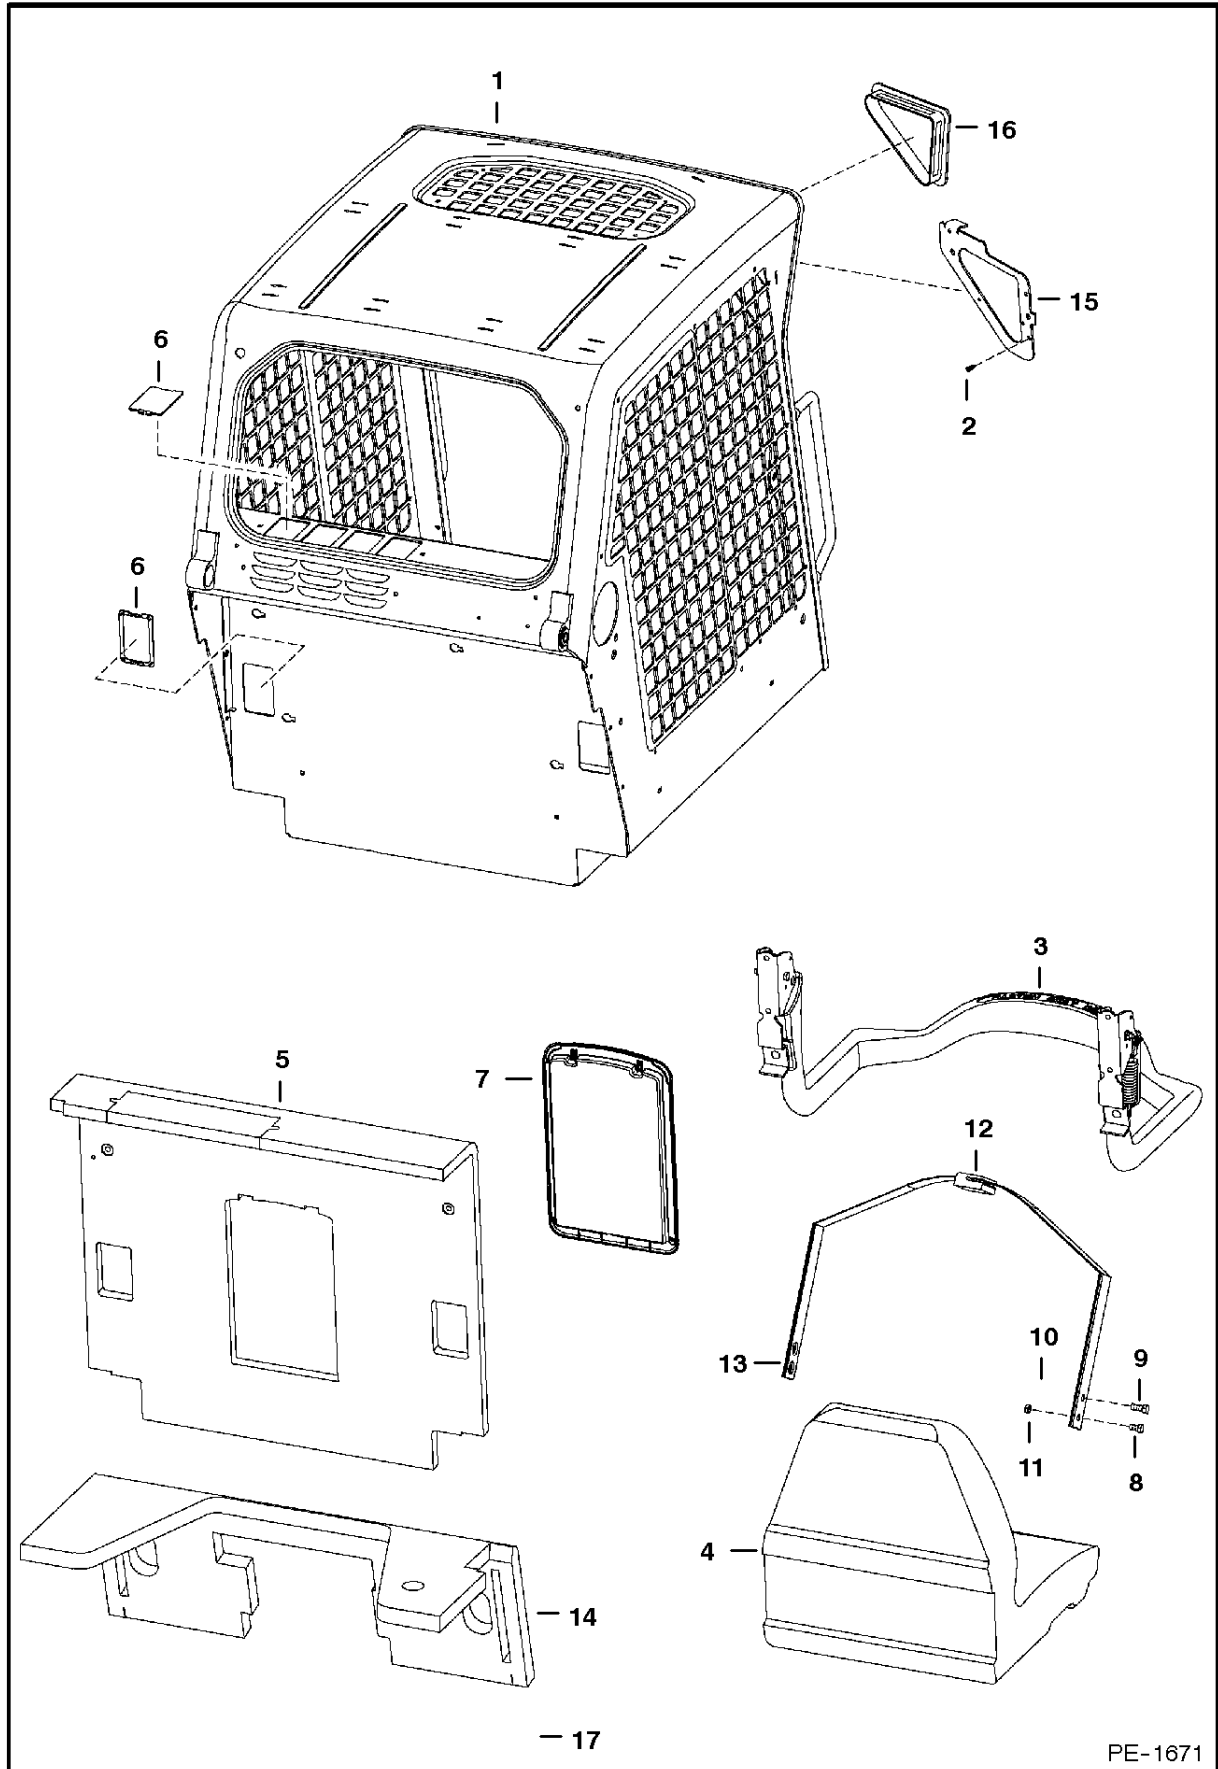

OPERATOR CAB

Ref.N°	Part N°	Description	Remarks	Serial N°	Qty.
1	6719672	OPERATOR CAB	includes cab decals		1
2	59D-8	NUT			2
3	6553709	WASHER	rectangular		2
4	6702971	BOLT			2
5	6560633	MOUNT			2
6	6515817	WASHER			2
7	85D-8	NUT			2
8	619021	WASHER			4
9	59D-5	NUT			4
10	6729012	INSULATION	seat pan		2
11	17C-1056	BOLT			2
12	53D-10	NUT			2
13	53D-6	NUT			4
14	6675135	GAS SPRING	R.H.		1
15	6675140	SNAP RING			2
16	6719064	MOUNT			2
17	97D-8	NUT			2
18	6631418	PIN	ring		2
19	6567743	PIN			2
20	6675134	GAS SPRING	L.H.		1
20	6675136	GAS SPRING	L.H. - for cab W/ enclosure		1
21	6708189	TUBE	stop - R.H.		1
22	6701174	WASHER			1
23	6675257	ROD END			1
24	95D-5	NUT			2
25	6718784	COVER			2
26	25G-512	BOLT			2
27	6675033	INSERT			x
28	6579613	STOP			2
29	NAP	GAS SPRING	R.H. - W/ latch - Order Ref. OPERATOR CAB(14) & OPERATOR CAB(21)-OPERATOR CAB(23)		1
30	6562602	BUSHING			2
31	6706349	MOUNT	gas spring		2
32	84G-3112	BOLT			4
33	6729013	INSULATION	seat pan		1
34	6733107	PLUG	W/Ref. OPERATOR CAB(35)		2
35	6679990	CLIP			6

OPERATOR CAB

PE-1671