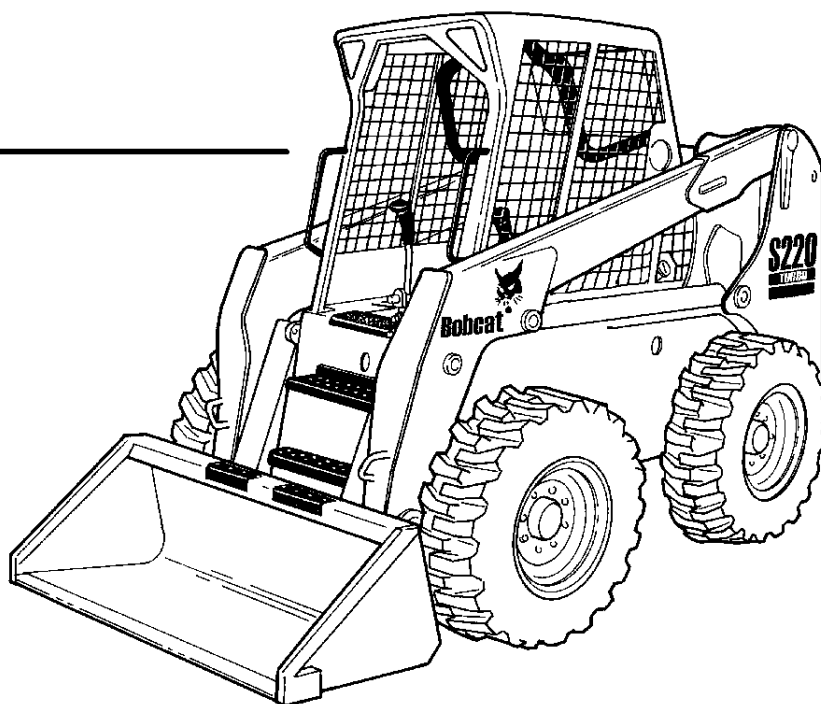

S220
TURBO
HIGH FLOW

Bobcat®

Parts Manual

S/N 5232 11001 & Above
S/N 5233 11001 & Above
S/N 5232 11001 & Above
S/N 5233 11001 & Above

An  Ingersoll-Rand business

Printed in U.S.A.

6902635 (8-03)

© Bobcat Company 2003

S220 CONTENTS

MAINTENANCE ITEMS	11-18
MAINTENANCE ITEMS	11-12
SERVICE SCHEDULE ITEMS	13-18
MAIN FRAME	19-40
MAIN FRAME	19-20
OPERATOR CAB	21-26
SEAT & SEAT BAR	27-28
SEAT	29-30
REAR DOOR	31-32
LIFT ARMS & BOBTACH	33-34
BOB-TACH	35-36
PANELS	37-38
FUEL SYSTEM	39-40
DRIVE TRAIN	41-50
DRIVE TRAIN	41-42
MOTOR CARRIER	43-46
DISC BRAKE	47-48
AXLE	49-50
HYDRAULIC SYSTEM	51-76
HYDRAULIC CIRCUITRY	51-52
LIFT & TILT CONTROL CIRCUITRY	53-54
AUXILIARY HYDRAULICS	55-56
TILT CYLINDER	57-58
LIFT CYLINDER	59-60
MANUAL LIFT RELEASE VALVE	61-62
CONTROL PEDALS	63-64
HYDRAULIC CONTROL VALVE	65-72
BICS CONTROL VALVE	73-74
BUCKET POSITIONING VALVE	75-76
HIGH HORSEPOWER HYDRAULICS	77-82
HIGH HORSEPOWER HYDRAULICS	77-82
HYDROSTATIC SYSTEM	83-124
HYDROSTATIC CIRCUITRY	83-92
HAND CONTROLS	93-94
HYDROSTATIC MOTOR	95-96
HYDROSTATIC MOTOR & BRAKE	97-100
HYDROSTATIC PUMP	101-114
GEAR PUMP	115-118
2-SPEED VALVE	119-120
HYDROSTATIC OIL FILTER	121-124
ELECTRICAL SYSTEM	125-146
CAB ELECTRICAL CIRCUITRY	125-126
ENGINE ELECTRICAL	127-130
CONTROLS ELECTRICAL	131-142
ALTERNATOR	143-144
STARTER	145-146
POWER UNIT	147-234
COOLING SYSTEM	147-150
ENGINE & ATTACHING PARTS	151-160
ENGINE SPEED CONTROL	161-162
COOLING FAN DRIVE ASSY.	163-164
ENGINE & GASKET KITS	165-166
MANIFOLDS	167-168
TURBOCHARGER	169-170