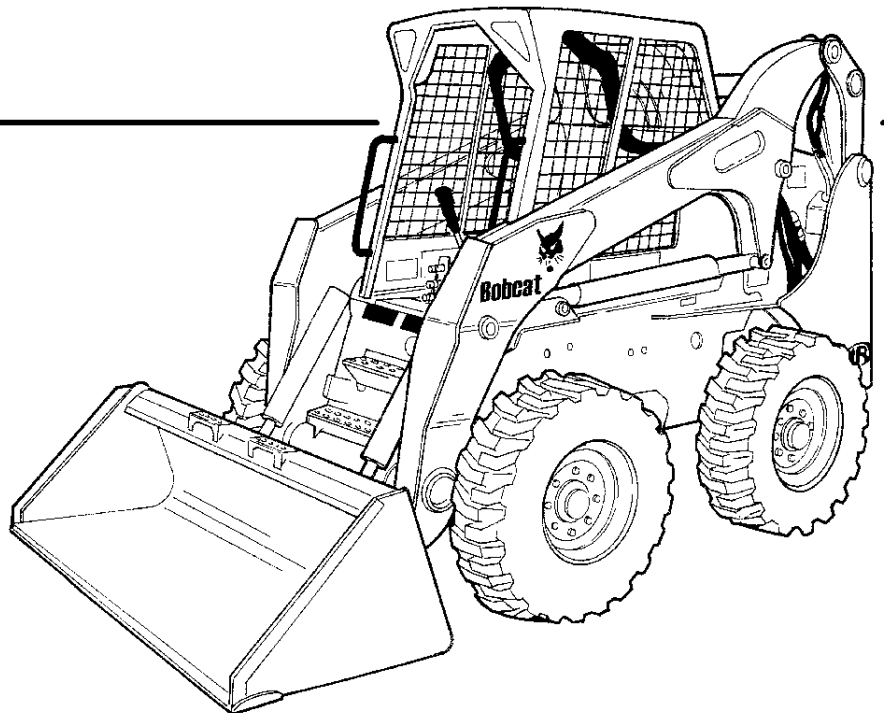

S250

TURBO

S300

TURBO

Bobcat®

Parts Manual

S/N 5213 11001 & Above

S/N 5214 11001 & Above

S/N 5215 11001 & Above

S/N 5216 11001 & Above

S/N 5260 11001 & Above

S/N 5261 11001 & Above

S/N 5258 11001 & Above

S/N 5259 11001 & Above

An Ingersoll-Rand business

Printed in U.S.A.

6902050 (7-02) Revised (7-03)

© Bobcat Company 2003