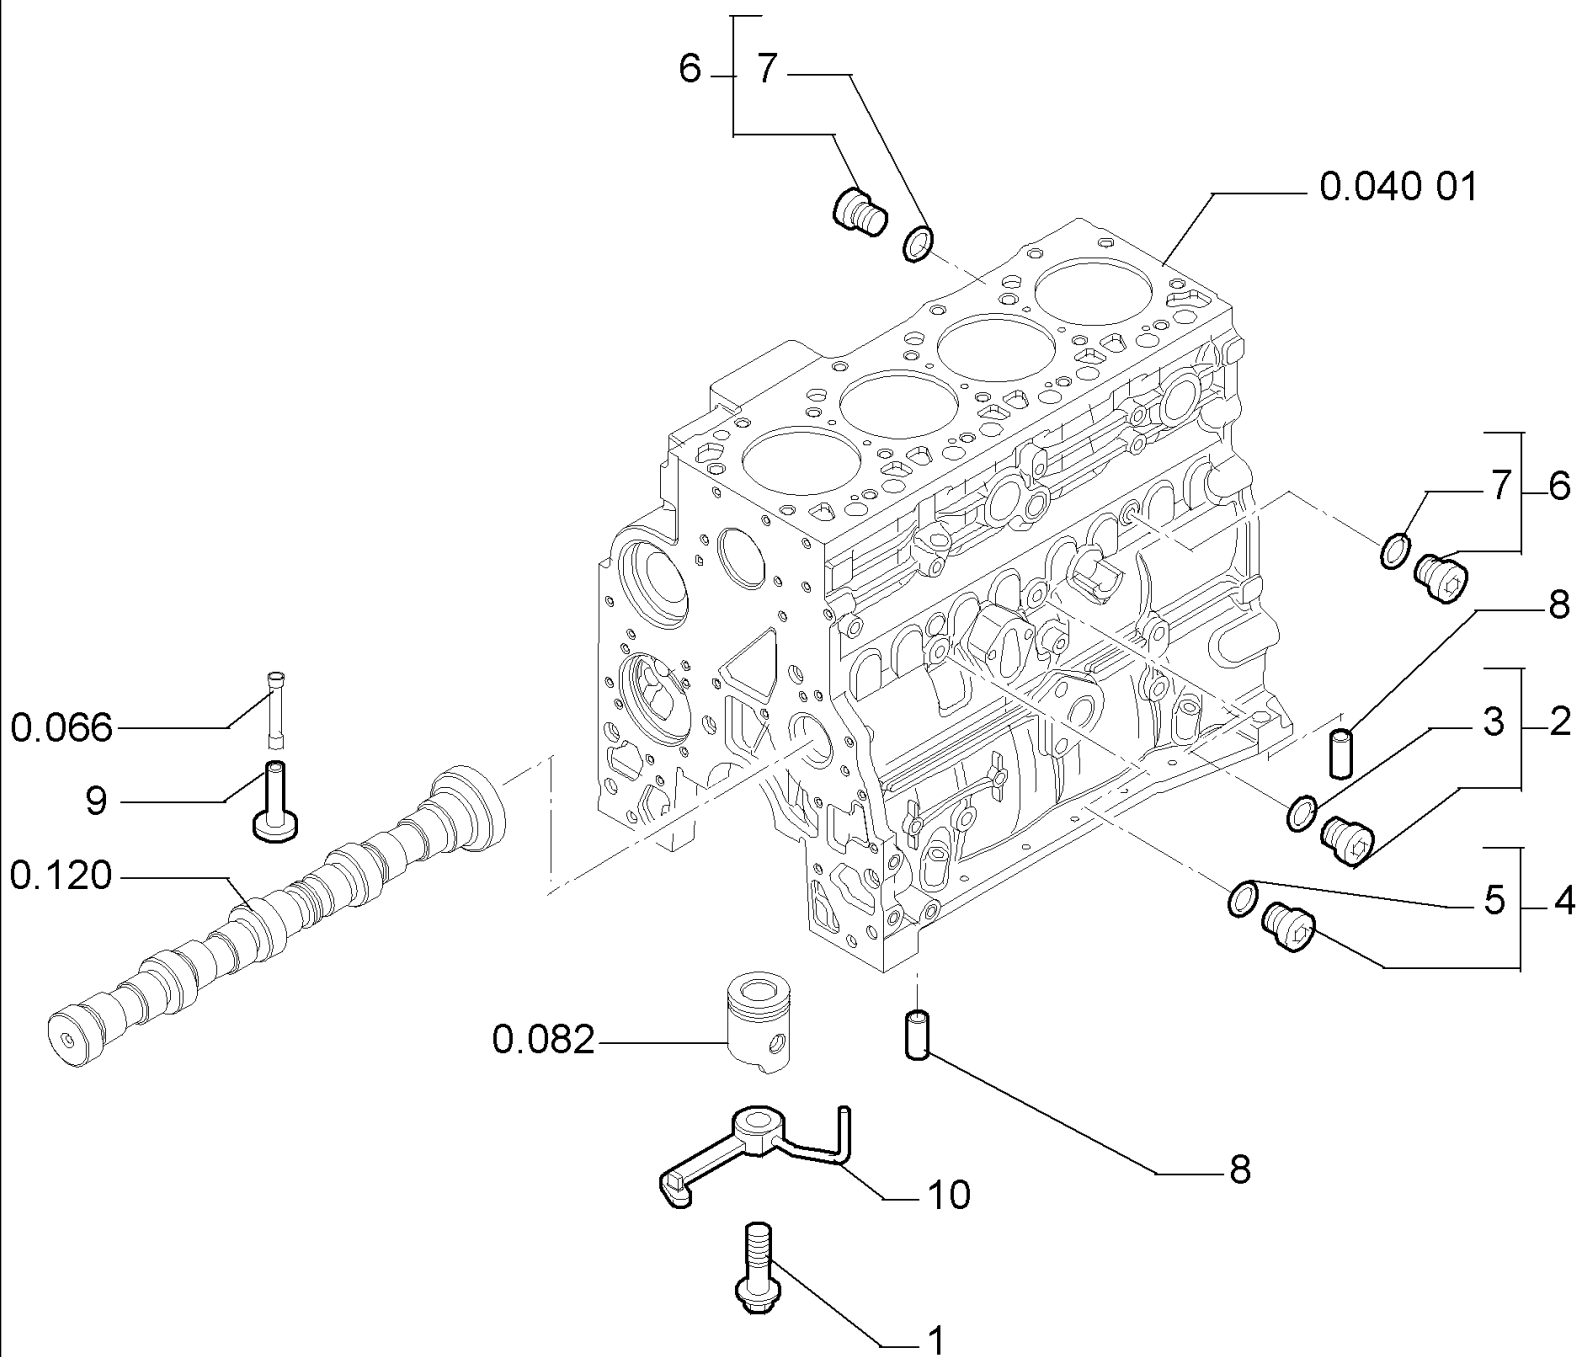

PARTS CATALOGUE

580SR

0.040(01) CYLINDER BLOCK

Ref	Part Number	Qty	Description
1	2830082	1	CYLINDER BLOCK, , Includes 2 To 7
2	4899026	10	DOWEL,
3	4895039	3	PLUG,
4	4895038	4	PLUG,
5	4895228	2	PLUG,
6	4891353	10	SCREW, 12X120
7	4895040	1	BUSHING,

0.040(02) CYLINDER BLOCK

580SR CASE SUPER-R BACKHOE LOADER (1/04-)

0.040(02) CYLINDER BLOCK

Ref	Part Number	Qty	Description
1	4894218	4	SCREW,
2	4895605	1	PLUG, 14x1.5 , Includes 3
3	4899115	1	O-RING,
4	4899009	1	PLUG, 10x1.5 , Includes 5
5	4899072	1	O-RING,
6	4895392	2	PLUG, 18x1.5, Includes 7
7	4895393	1	O-RING,
8	4895049	2	DOWEL,
9	4895180	8	TAPPET,
10	504047260	4	NOZZLE, LUB. OIL JET,