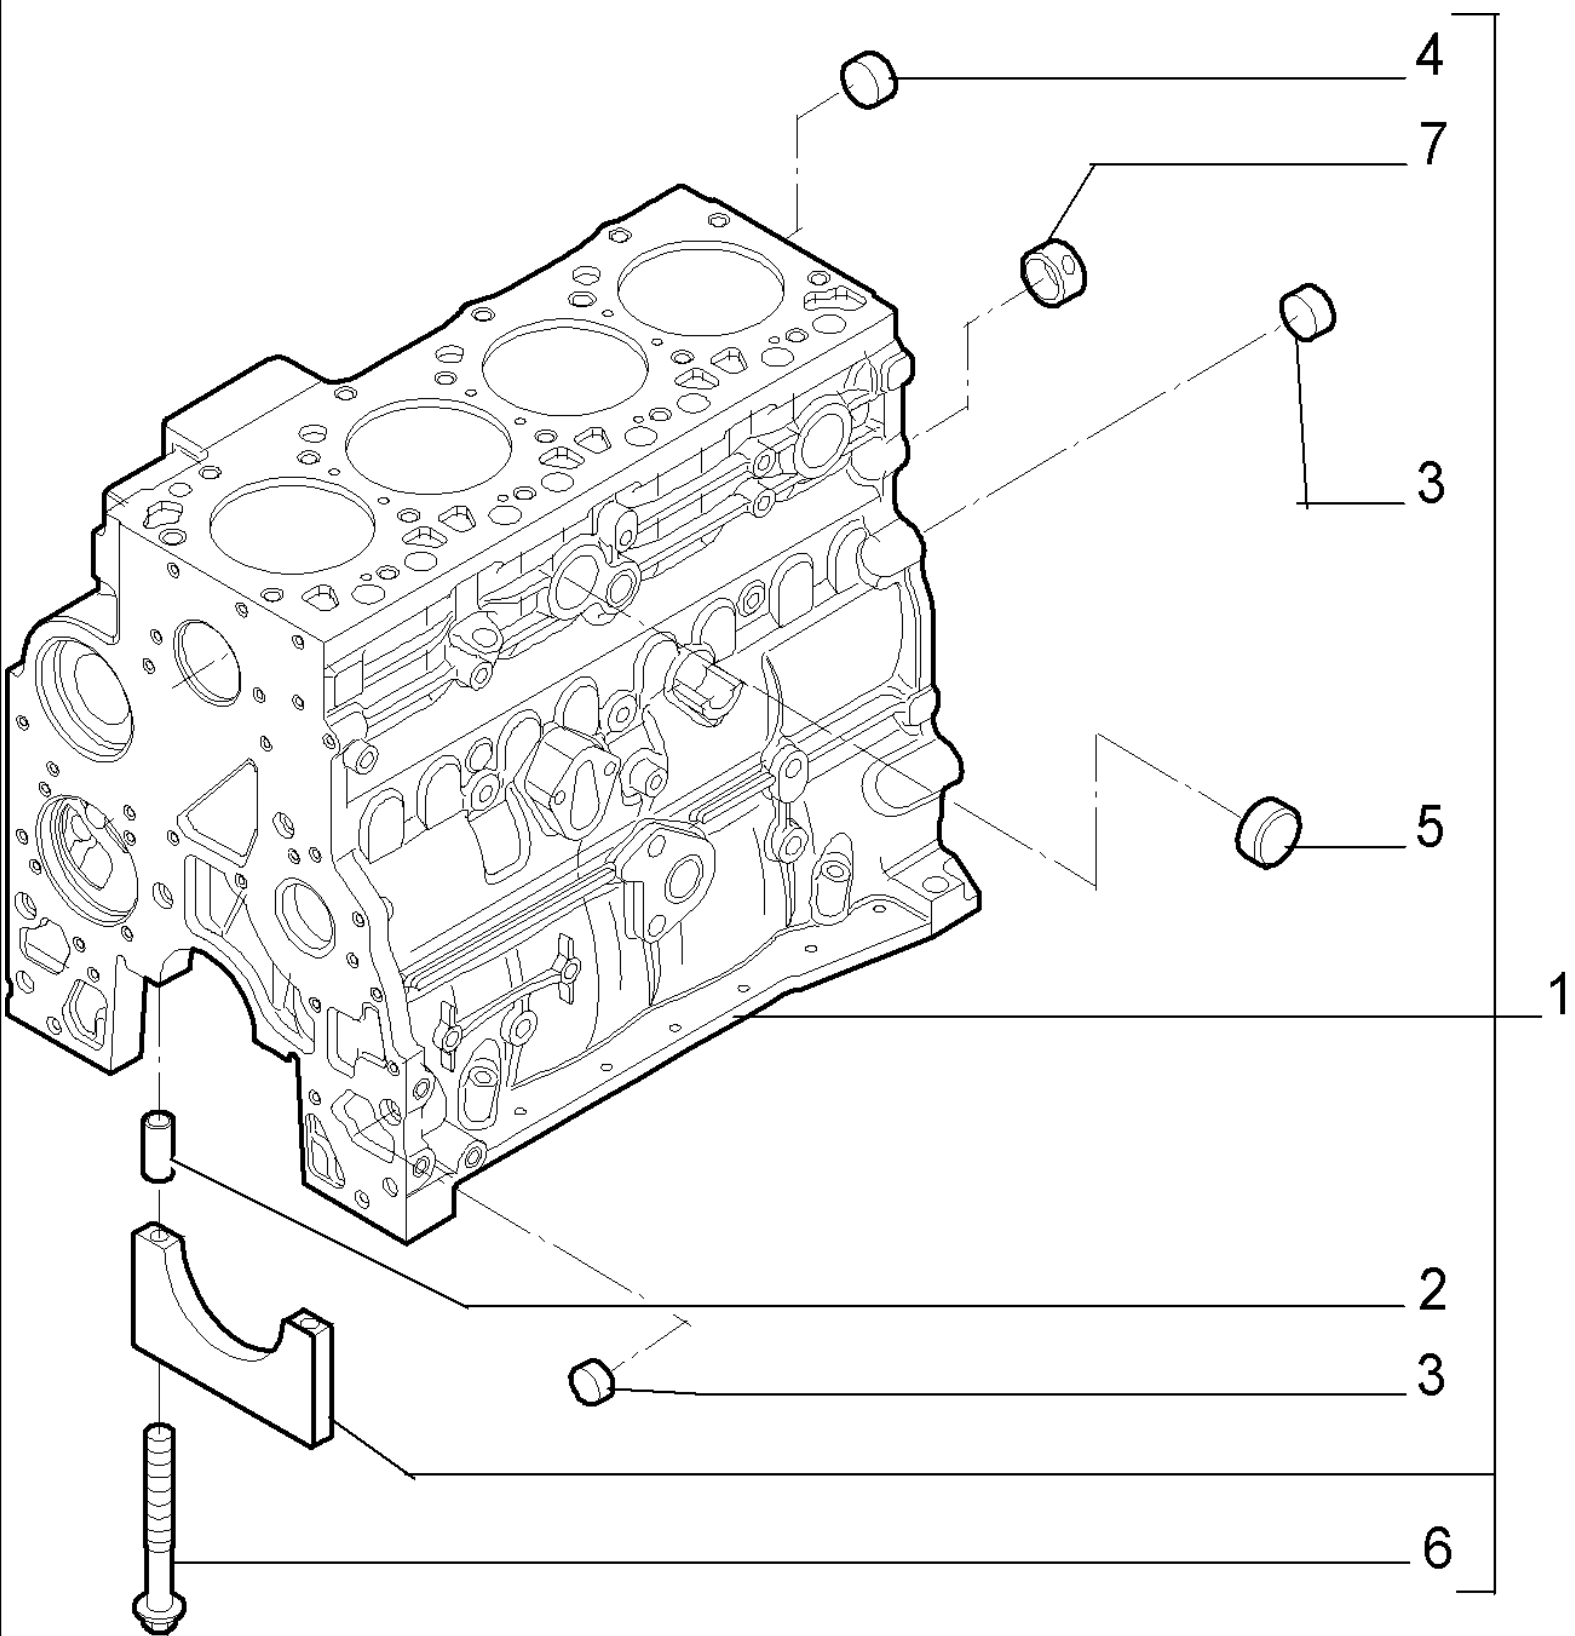

PARTS CATALOGUE

580SR

0.040(01) CYLINDER BLOCK

Ref	Part Number	Qty	Description
1	2830082	1	CYLINDER BLOCK, , Includes 2 To 7
2	4899026	10	DOWEL,
3	4895039	3	PLUG,
4	4895038	4	PLUG,
5	4895228	2	PLUG,
6	4891353	10	SCREW, 12X120
7	4895040	1	BUSHING,

0.040(02) CYLINDER BLOCK

580SR CASE SUPER-R BACKHOE LOADER (1/04-)

0.040(02) CYLINDER BLOCK

Ref	Part Number	Qty	Description
1	4894218	4	SCREW,
2	4895605	1	PLUG, 14x1.5 , Includes 3
3	4899115	1	O-RING,
4	4899009	1	PLUG, 10x1.5 , Includes 5
5	4899072	1	O-RING,
6	4895392	2	PLUG, 18x1.5, Includes 7
7	4895393	1	O-RING,
8	4895049	2	DOWEL,
9	4895180	8	TAPPET,
10	504047260	4	NOZZLE, LUB. OIL JET,