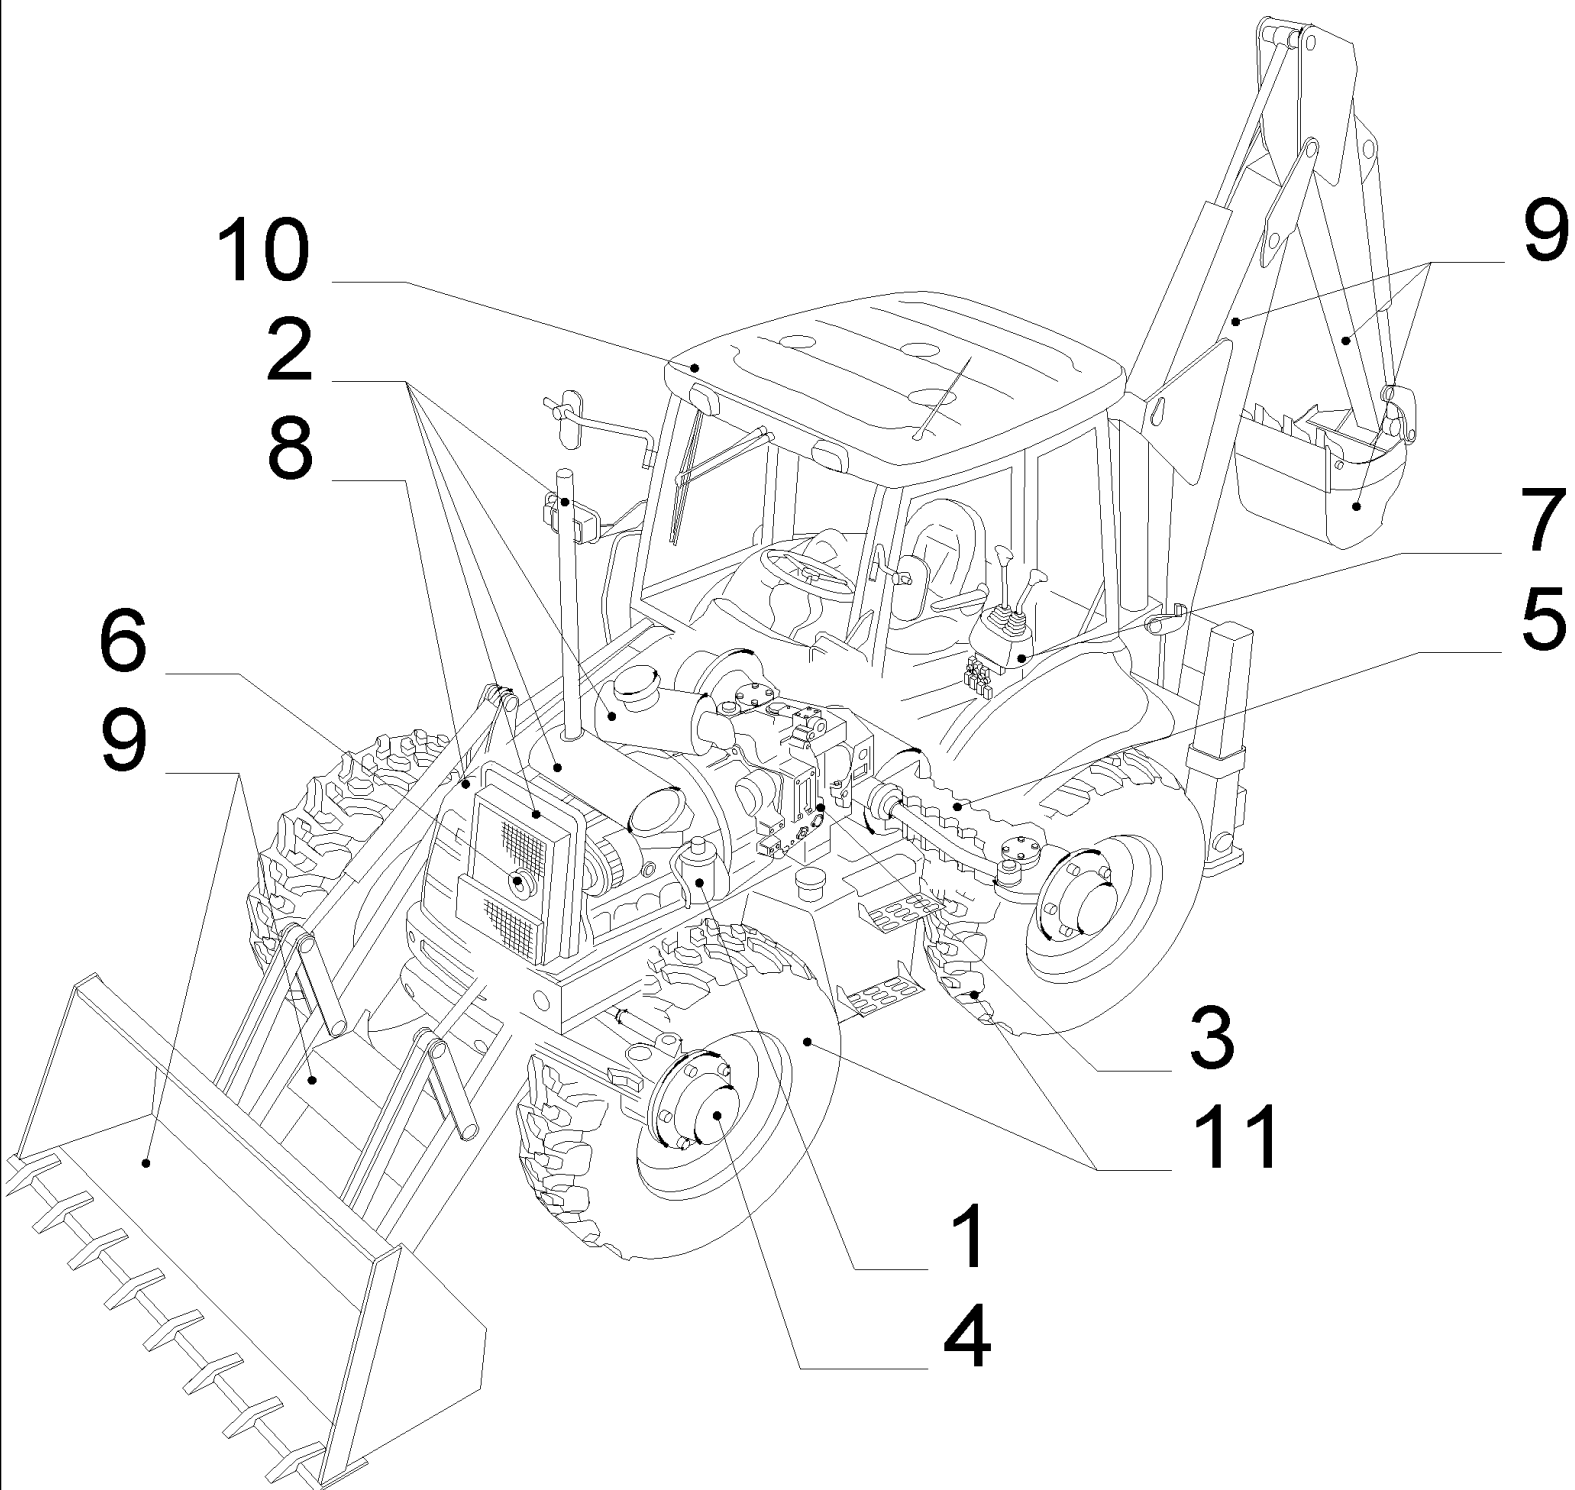

PARTS CATALOGUE

BACKHOE LOADER
580SR Series 2

MAIN SECTIONS

580SR CASE SERIES 2 SUPER-R BACKHOE LOADER (3/05-)

0.021(01) ENGINE

Ref	Part Number	Qty	Description
1	87329109	1 - ASSY	

Thank you so much for reading.
Please click the “Buy Now!”
button below to download the
complete manual.