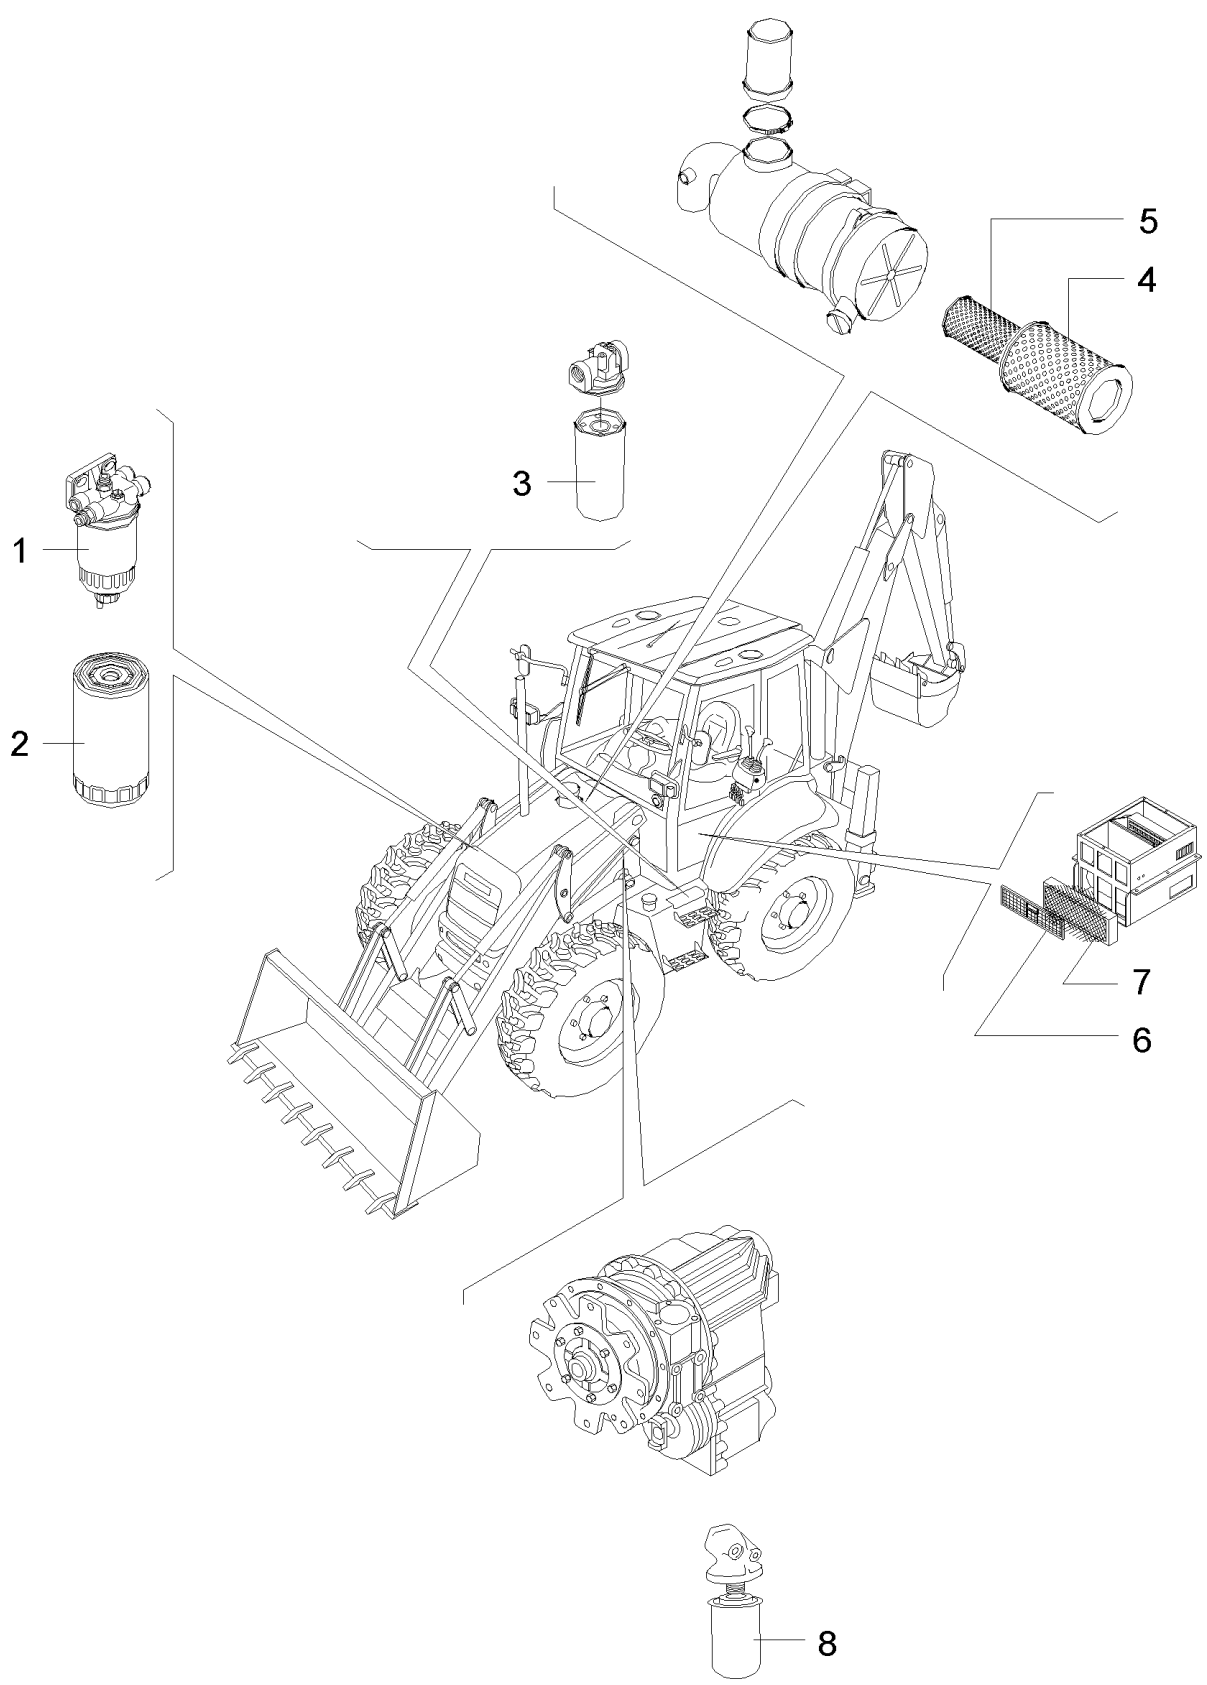

PARTS CATALOGUE

BACKHOE LOADER
580SR Series 2

MAIN SECTIONS

580SR CASE SERIES 2 SUPER-R BACKHOE LOADER (3/05-)

0.021(01) ENGINE

Ref	Part Number	Qty	Description
1	87329109	1 - ASSY	

Thank you so much for reading.
Please click the “Buy Now!”
button below to download the
complete manual.