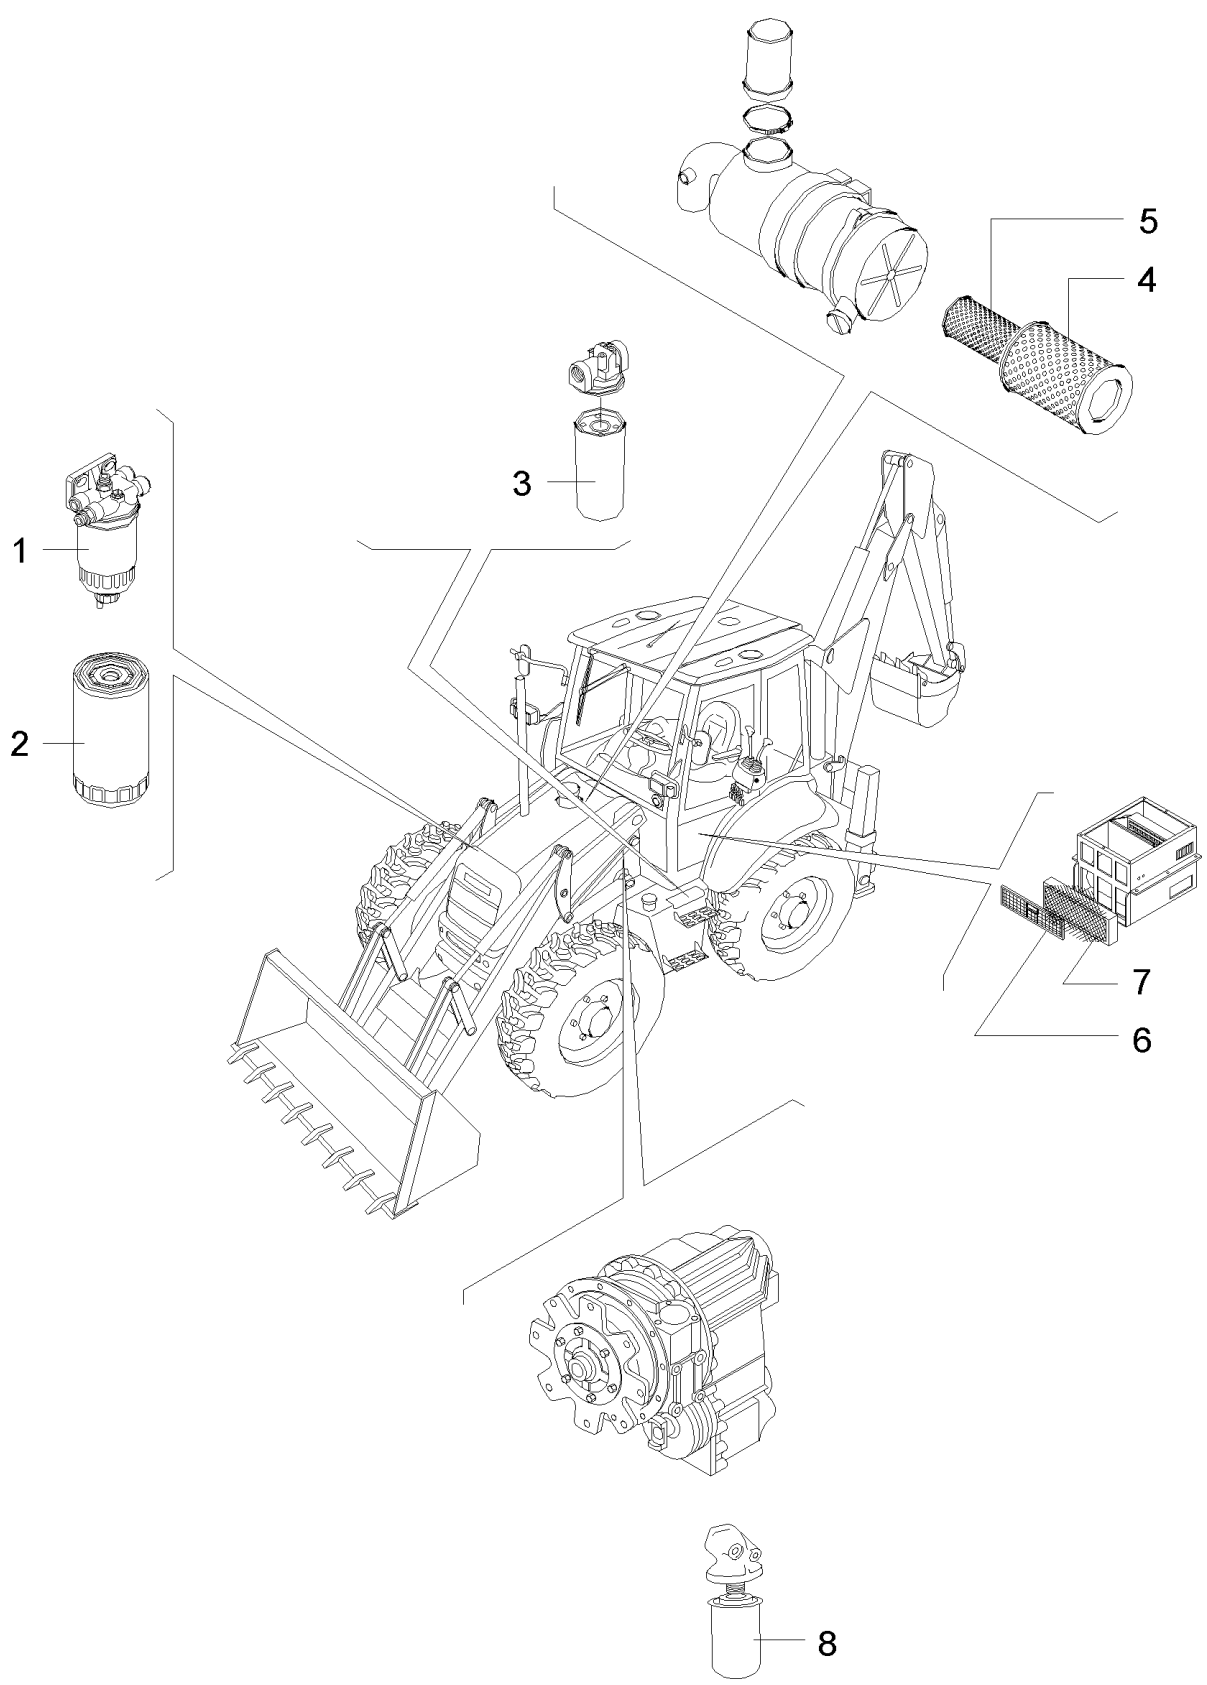

PARTS CATALOGUE

BACKHOE LOADER
590SR Series 2

MAIN SECTIONS

MPARTS(00) MAITENANCE PARTS

Ref	Part Number	Qty	Description
1	47135707	1	FILTER, FUEL, , See Page 0.200 Ref : 6
2	87803261	1	FILTER, ENGINE OIL, , See Page 0.302 Ref : 1
3	85825356	1	FILTER, ELEMENT, , See Page 1.82.6 06 Ref : 1
4	87438248	1	FILTER, AIR,
5	87438245	1	FILTER, AIR,
6	85826027	1	FILTER, AIR, , See Page 1.94.2 02 Ref : 4
7	85826033	1	FILTER, AIR, , See Page 1.94.2 02 Ref : 3
8	85817004	1	FILTER, , Power Shuttle See Page 1.28 -A 03 Ref : 11 And See Page 1.28 -B 03 Ref : 14
8	85826021	1	FILTER, HYDRAULIC OIL, , Power Shift See Page 1.28 -C 01 Ref : 3