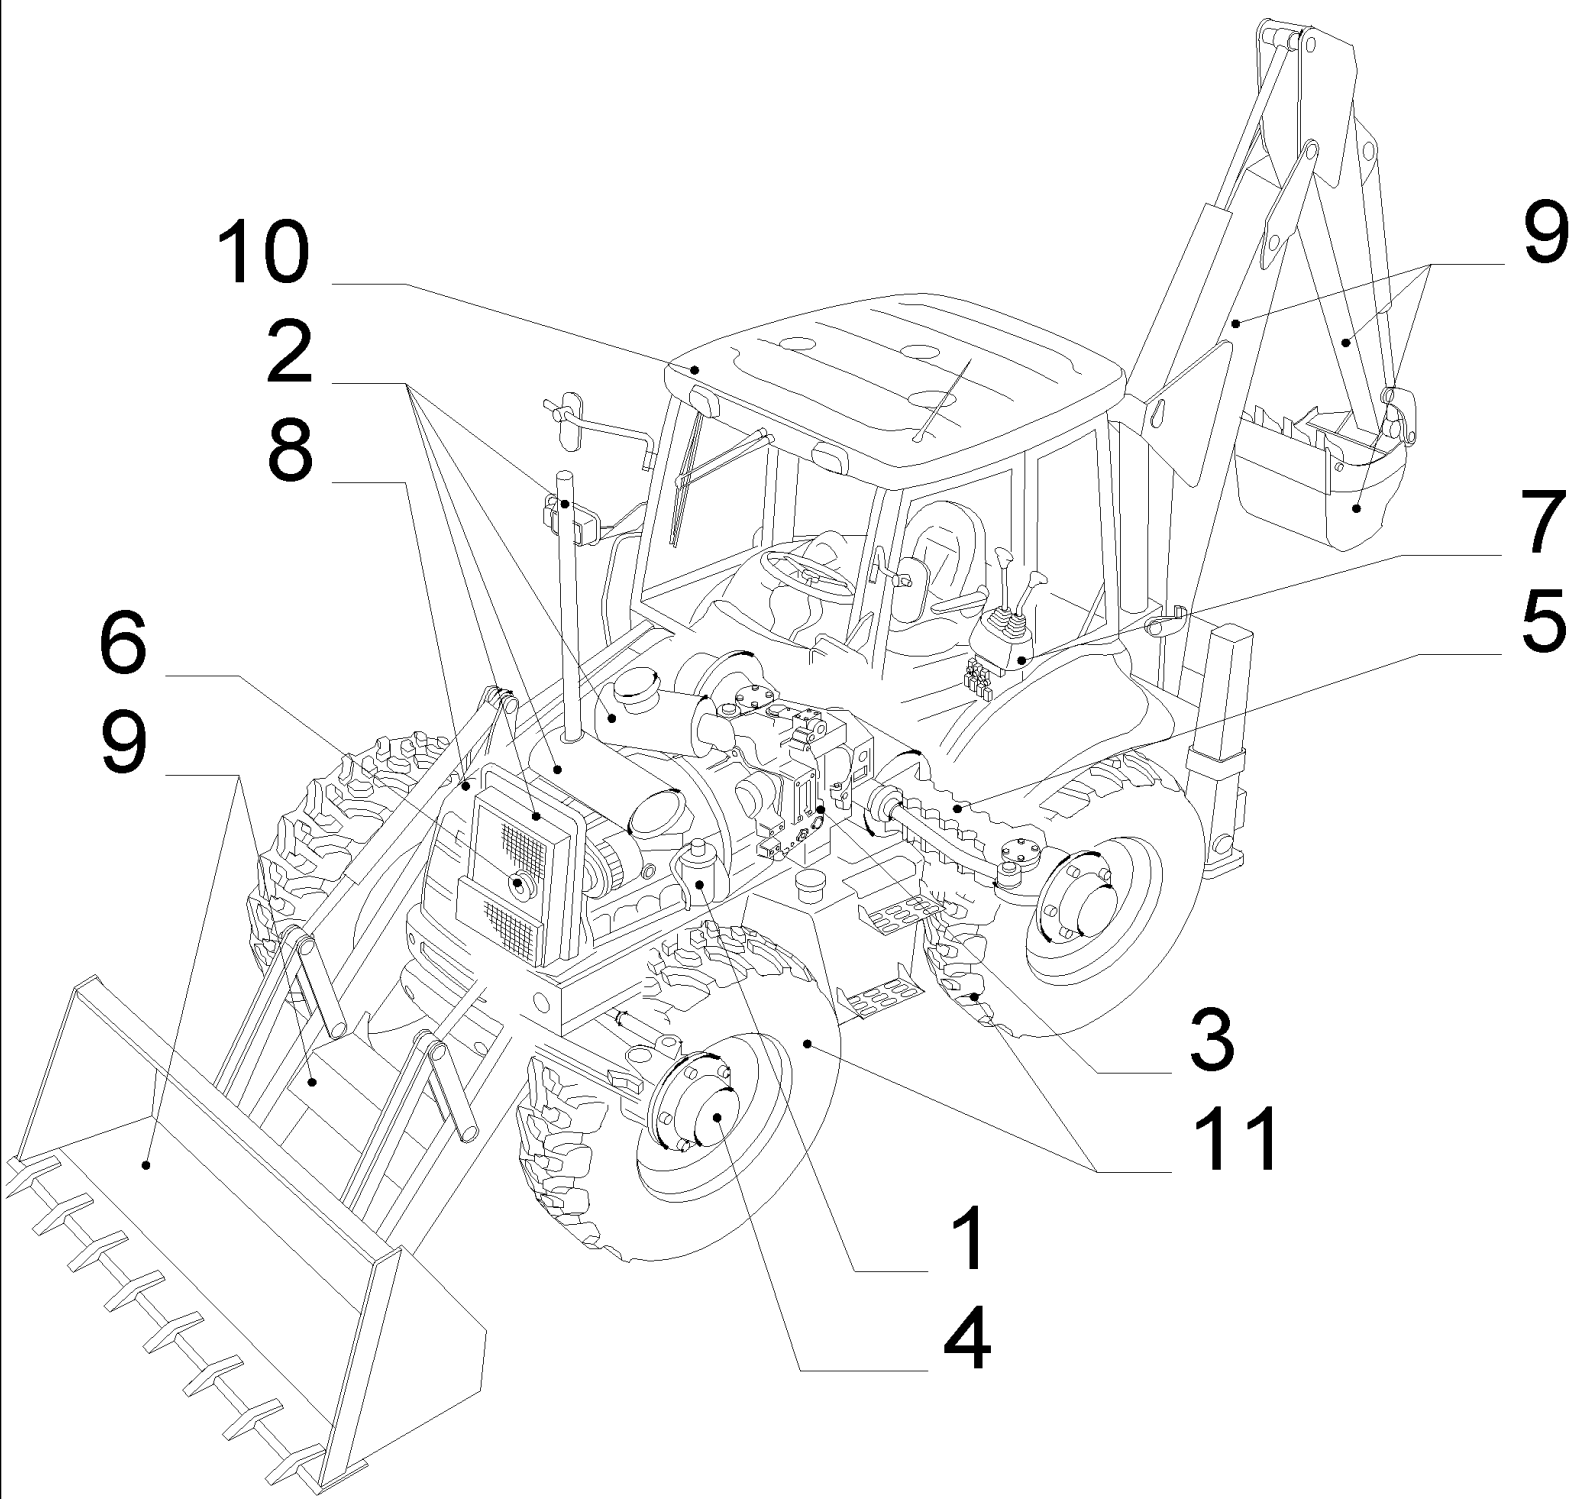

PARTS CATALOGUE

BACKHOE LOADER
590SR Series 2

MAIN SECTIONS

MPARTS(00) MAITENANCE PARTS

Ref	Part Number	Qty	Description
1	47135707	1	FILTER, FUEL, , See Page 0.200 Ref : 6
2	87803261	1	FILTER, ENGINE OIL, , See Page 0.302 Ref : 1
3	85825356	1	FILTER, ELEMENT, , See Page 1.82.6 06 Ref : 1
4	87438248	1	FILTER, AIR,
5	87438245	1	FILTER, AIR,
6	85826027	1	FILTER, AIR, , See Page 1.94.2 02 Ref : 4
7	85826033	1	FILTER, AIR, , See Page 1.94.2 02 Ref : 3
8	85817004	1	FILTER, , Power Shuttle See Page 1.28 -A 03 Ref : 11 And See Page 1.28 -B 03 Ref : 14
8	85826021	1	FILTER, HYDRAULIC OIL, , Power Shift See Page 1.28 -C 01 Ref : 3