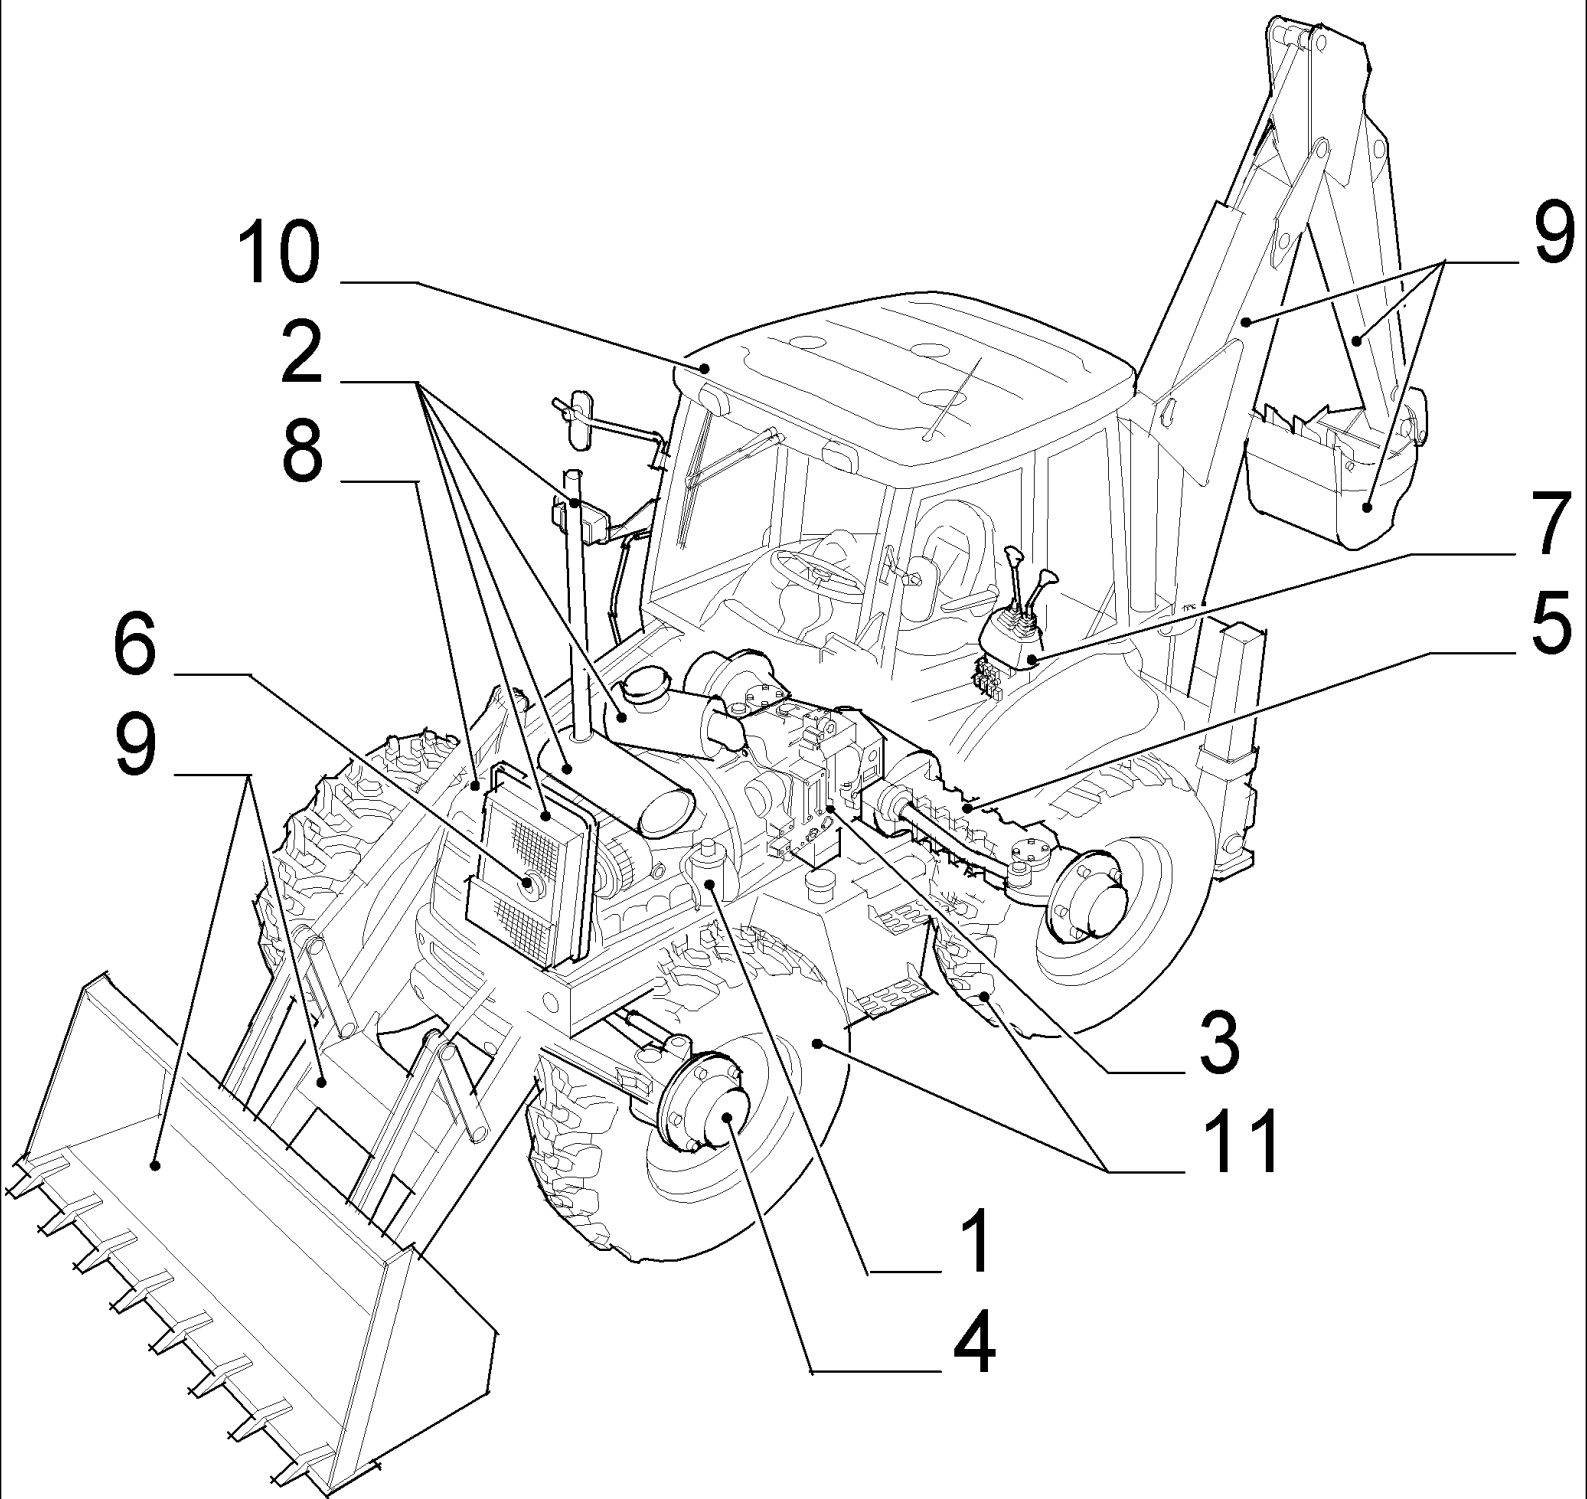

PARTS CATALOGUE

695SR

MAIN SECTIONS

MAIN SECTIONS

Ref	Part Number	Qty	Description

695SR CASE SUPER-R BACKHOE LOADER (1/04-)

MPARTS(00) MAITENANCE PARTS

Ref	Part Number	Qty	Description
1	47135707	1	FILTER, FUEL, , See Page 0.200 Ref : 6
2	87803261	1	FILTER, ENGINE OIL, , See Page 0.302 Ref : 1
3	85825356	1	FILTER, ELEMENT, , See Page 1.82.6 06 Ref : 1
4	87438248	1	FILTER, AIR, , See Page 1.09.1 Ref : 4
5	87438245	1	FILTER, AIR, , See Page 1.09.1 Ref : 3
6	85826027	1	FILTER, AIR, , See Page 1.94.2 Ref : 4
7	85826033	1	FILTER, AIR, , See Page 1.94.2 Ref : 3
8	85817004	1	FILTER, , Power Shuttle See Page 1.28 -A 03 Ref : 11 And See Page 1.28 -B 03 Ref : 14
8	85826021	1	FILTER, HYDRAULIC OIL, , Power Shift See Page 1.28 -D Ref : 3