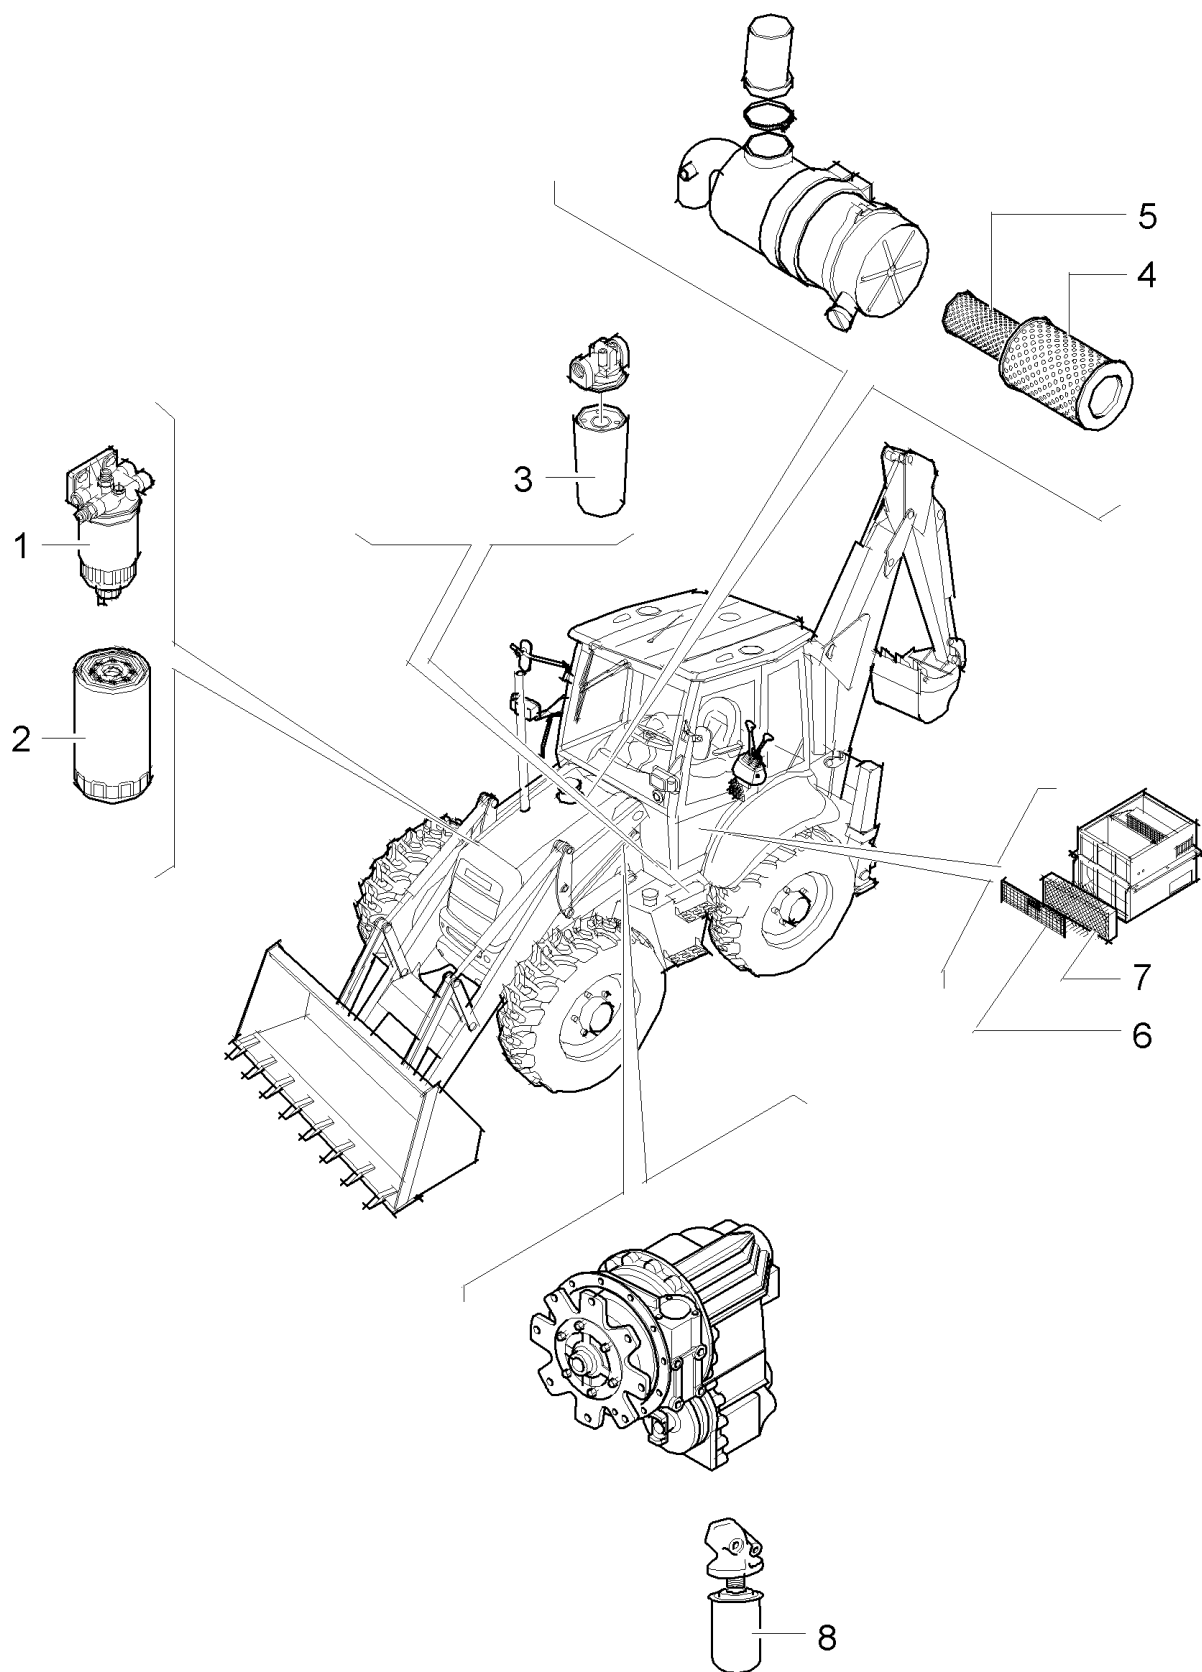

PARTS CATALOGUE

695SR

MAIN SECTIONS

MAIN SECTIONS

Ref	Part Number	Qty	Description

695SR CASE SUPER-R BACKHOE LOADER (1/04-)

MPARTS(00) MAITENANCE PARTS

Ref	Part Number	Qty	Description
1	47135707	1	FILTER, FUEL, , See Page 0.200 Ref : 6
2	87803261	1	FILTER, ENGINE OIL, , See Page 0.302 Ref : 1
3	85825356	1	FILTER, ELEMENT, , See Page 1.82.6 06 Ref : 1
4	87438248	1	FILTER, AIR, , See Page 1.09.1 Ref : 4
5	87438245	1	FILTER, AIR, , See Page 1.09.1 Ref : 3
6	85826027	1	FILTER, AIR, , See Page 1.94.2 Ref : 4
7	85826033	1	FILTER, AIR, , See Page 1.94.2 Ref : 3
8	85817004	1	FILTER, , Power Shuttle See Page 1.28 -A 03 Ref : 11 And See Page 1.28 -B 03 Ref : 14
8	85826021	1	FILTER, HYDRAULIC OIL, , Power Shift See Page 1.28 -D Ref : 3