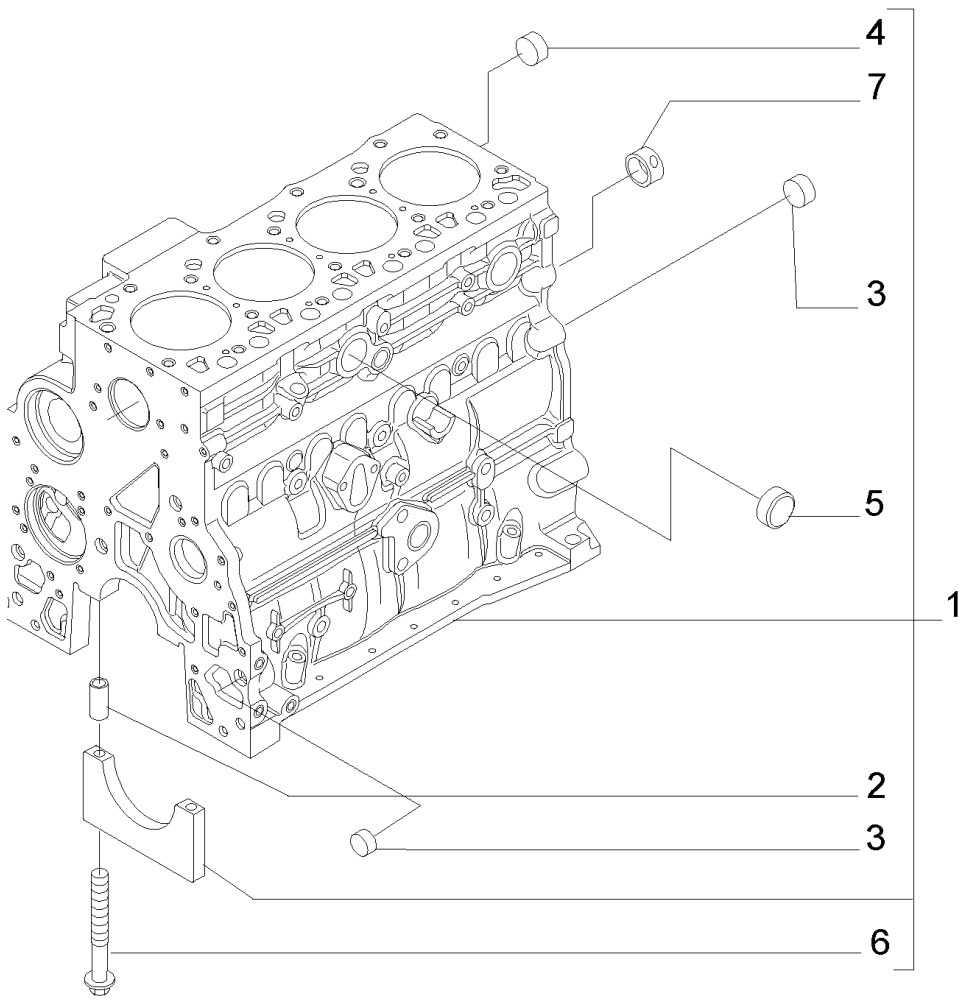

PARTS CATALOGUE

BACKHOE LOADER
695SR Series 2

0.040(01) CYLINDER BLOCK

0.040(01) CYLINDER BLOCK

Ref	Part Number	Qty	Description
1	2830082	1	CYLINDER BLOCK, - ASSY, Includes 2 to 7
2	4899026	10	DOWEL,
3	4895039	3	PLUG,
4	4895038	4	PLUG,
5	4895228	2	PLUG,
6	4891353	10	SCREW, Flg Hd, M12 x 1.5 x 120,
7	4895040	1	BUSHING,

0.040(02) CYLINDER BLOCK

0.040(02) CYLINDER BLOCK

Ref	Part Number	Qty	Description
1	4894218	4	SCREW,
2	4895605	1	PLUG, 14x1.5 , Includes 3
3	4899115	1	O-RING,
4	4899009	1	PLUG, 10x1.5 , Includes 5
5	4899072	1	O-RING,
6	4895392	2	PLUG, 18x1.5, Includes 7
7	4895393	1	O-RING,
8	4895049	2	DOWEL,
9	4895180	8	TAPPET,
10	504047260	4	NOZZLE, LUB. OIL JET,