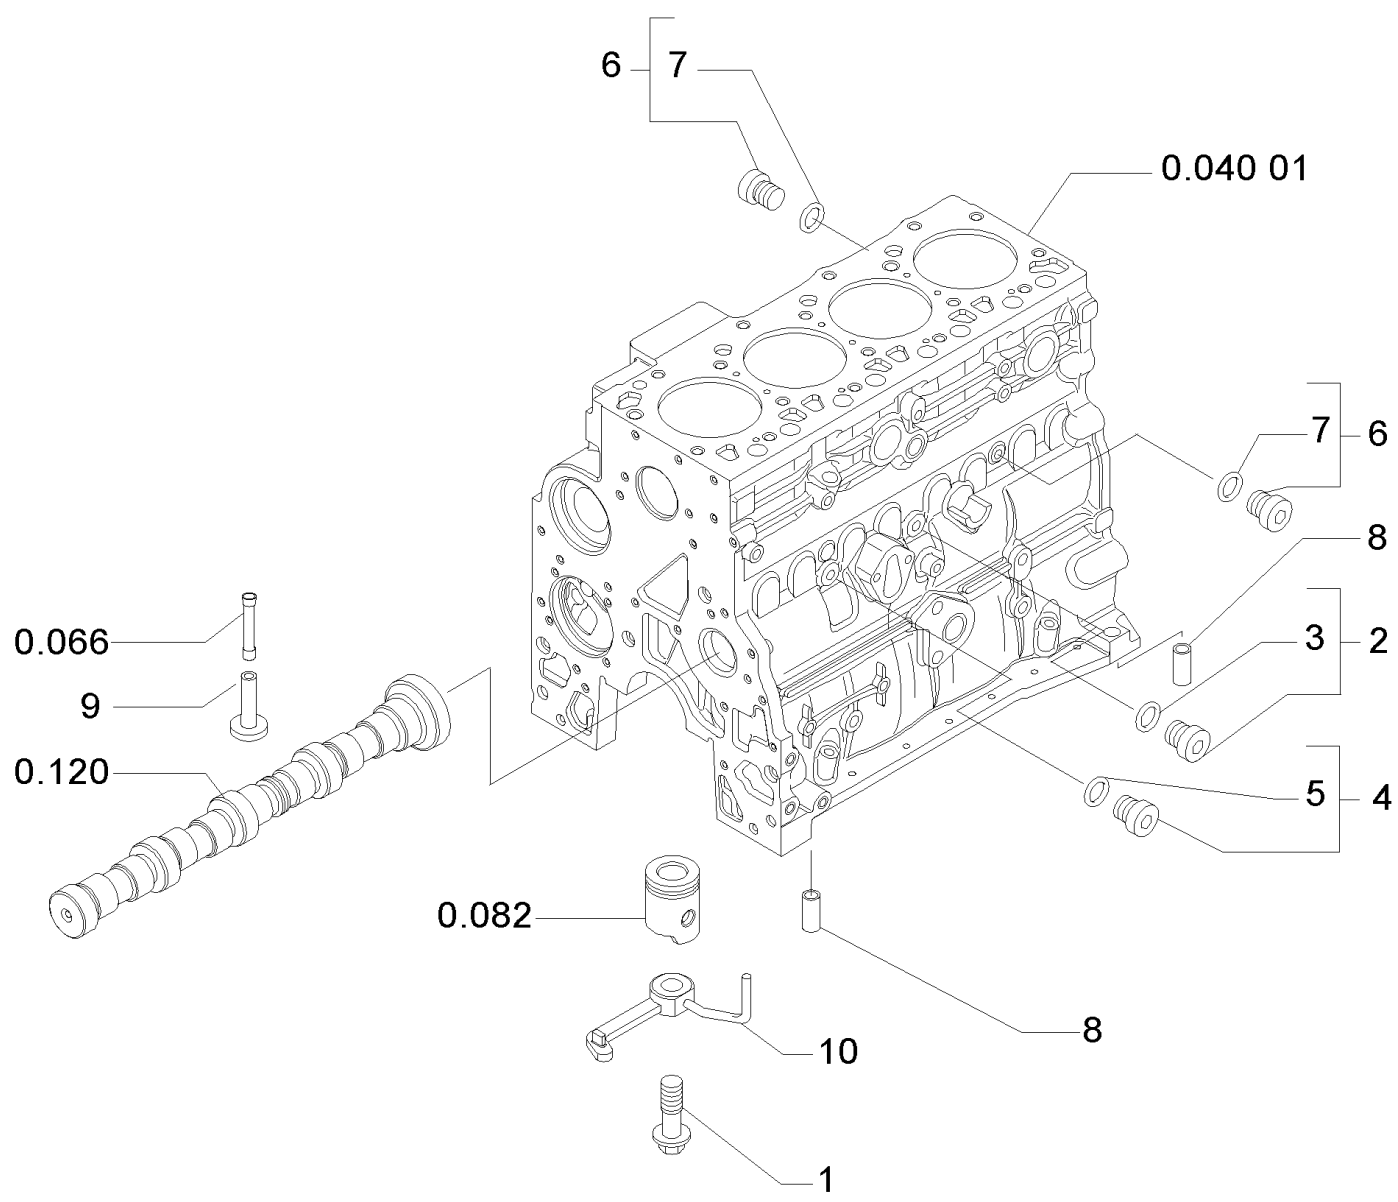

PARTS CATALOGUE

BACKHOE LOADER
695SR Series 2

0.040(01) CYLINDER BLOCK

0.040(01) CYLINDER BLOCK

Ref	Part Number	Qty	Description
1	2830082	1	CYLINDER BLOCK, - ASSY, Includes 2 to 7
2	4899026	10	DOWEL,
3	4895039	3	PLUG,
4	4895038	4	PLUG,
5	4895228	2	PLUG,
6	4891353	10	SCREW, Flg Hd, M12 x 1.5 x 120,
7	4895040	1	BUSHING,

0.040(02) CYLINDER BLOCK

0.040(02) CYLINDER BLOCK

Ref	Part Number	Qty	Description
1	4894218	4	SCREW,
2	4895605	1	PLUG, 14x1.5 , Includes 3
3	4899115	1	O-RING,
4	4899009	1	PLUG, 10x1.5 , Includes 5
5	4899072	1	O-RING,
6	4895392	2	PLUG, 18x1.5, Includes 7
7	4895393	1	O-RING,
8	4895049	2	DOWEL,
9	4895180	8	TAPPET,
10	504047260	4	NOZZLE, LUB. OIL JET,