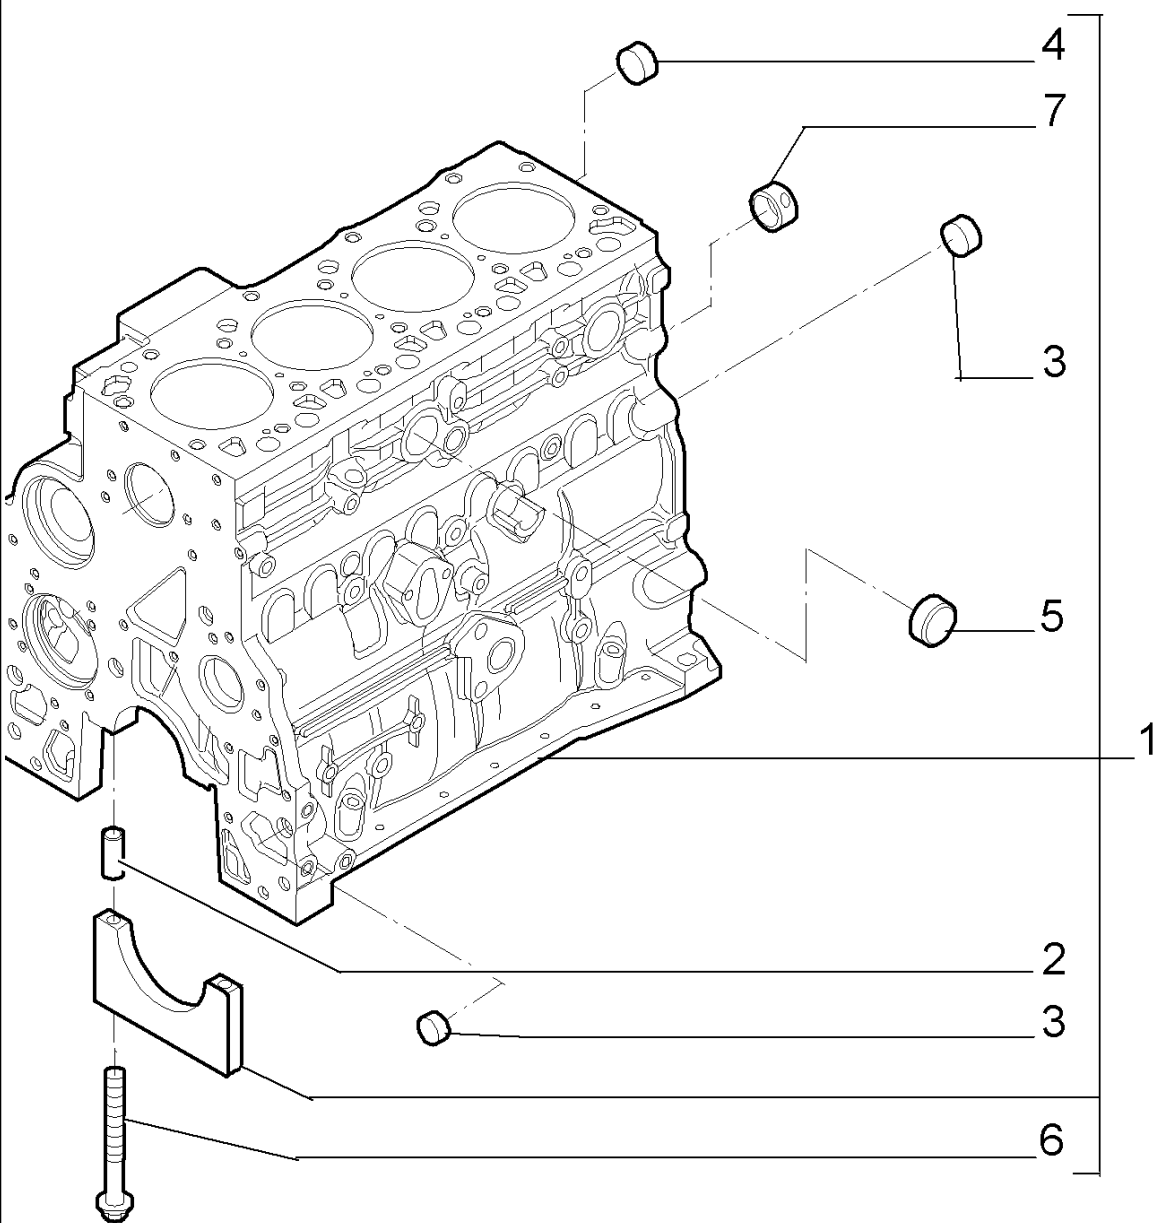

PARTS CATALOGUE

TX140-45
TURBO TELEHANDLER

0.02.1(01) ENGINE

| Ref | Part Number | Qty | Description |
|-----|-------------|-----|---------------------------------|
| 1 | 504091267 | 1 | ENGINE, - ASSY (F4GE0484G*D600) |
| 2 | 76088006 | 1 | CONNECTOR, HYD., |
| 3 | 76088005 | 1 | CONNECTOR, HYD., |

0.04.0(01) CRANKCASE

0.04.0(01) CRANKCASE

| Ref | Part Number | Qty | Description |
|-----|-------------|-----|------------------------|
| 1 | 2830081 | 1 | CYLINDER BLOCK, - ASSY |
| 2 | 4899026 | 10 | DOWEL, |
| 3 | 4895039 | 3 | PLUG, |
| 4 | 4895038 | 4 | PLUG, |
| 5 | 4895228 | 2 | PLUG, |
| 6 | 4891353 | 10 | SCREW, 12X120 |
| 7 | 4895040 | 2 | BUSHING, |