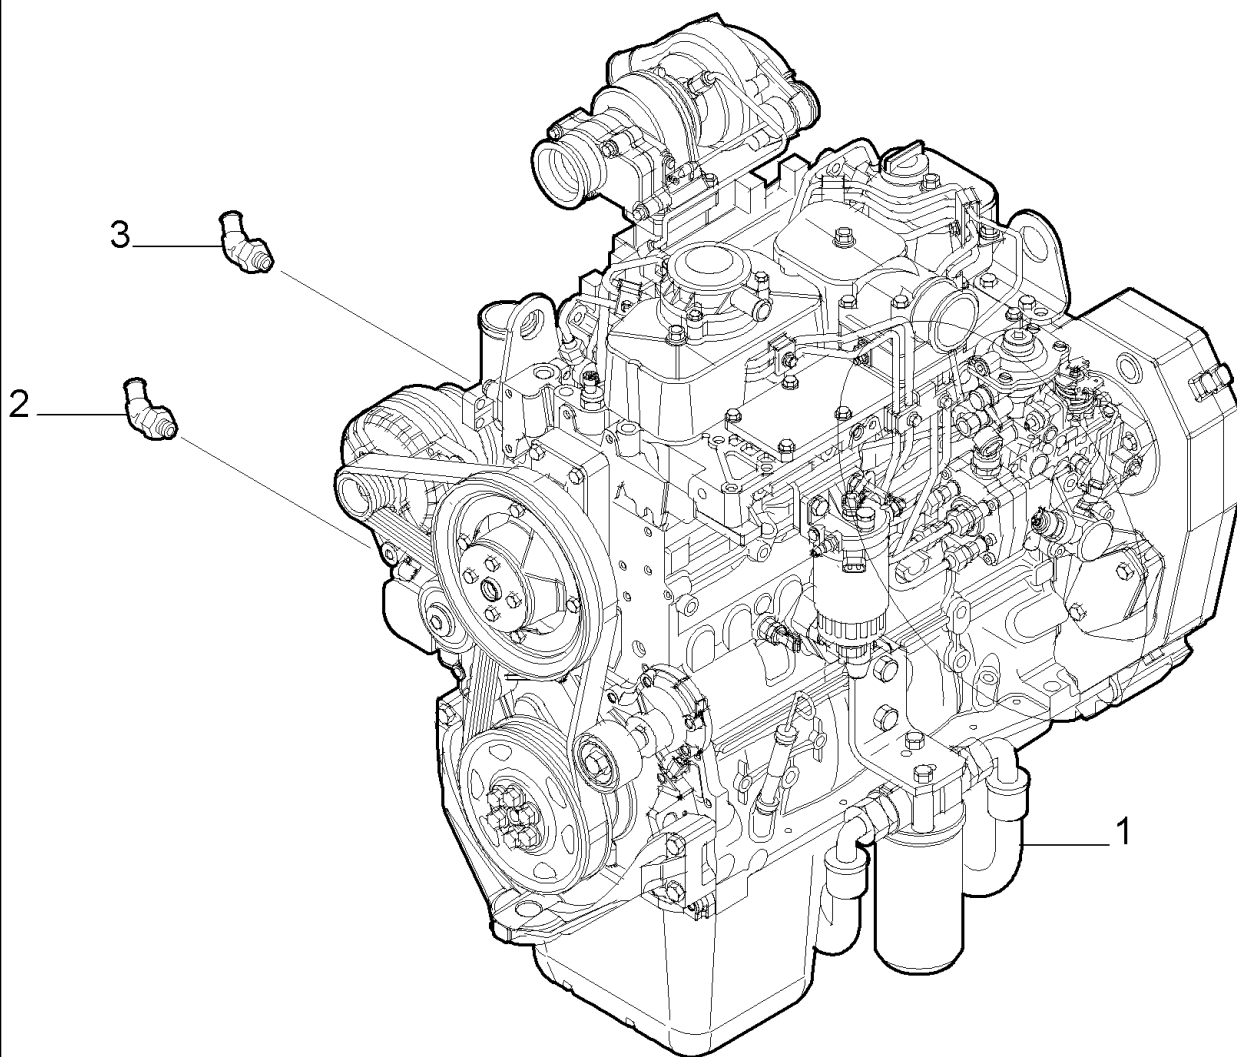

PARTS CATALOGUE

TX140-45
TURBO TELEHANDLER

0.02.1(01) ENGINE

| Ref | Part Number | Qty | Description |
|-----|-------------|-----|---------------------------------|
| 1 | 504091267 | 1 | ENGINE, - ASSY (F4GE0484G*D600) |
| 2 | 76088006 | 1 | CONNECTOR, HYD., |
| 3 | 76088005 | 1 | CONNECTOR, HYD., |

0.04.0(01) CRANKCASE

0.04.0(01) CRANKCASE

| Ref | Part Number | Qty | Description |
|-----|-------------|-----|------------------------|
| 1 | 2830081 | 1 | CYLINDER BLOCK, - ASSY |
| 2 | 4899026 | 10 | DOWEL, |
| 3 | 4895039 | 3 | PLUG, |
| 4 | 4895038 | 4 | PLUG, |
| 5 | 4895228 | 2 | PLUG, |
| 6 | 4891353 | 10 | SCREW, 12X120 |
| 7 | 4895040 | 2 | BUSHING, |