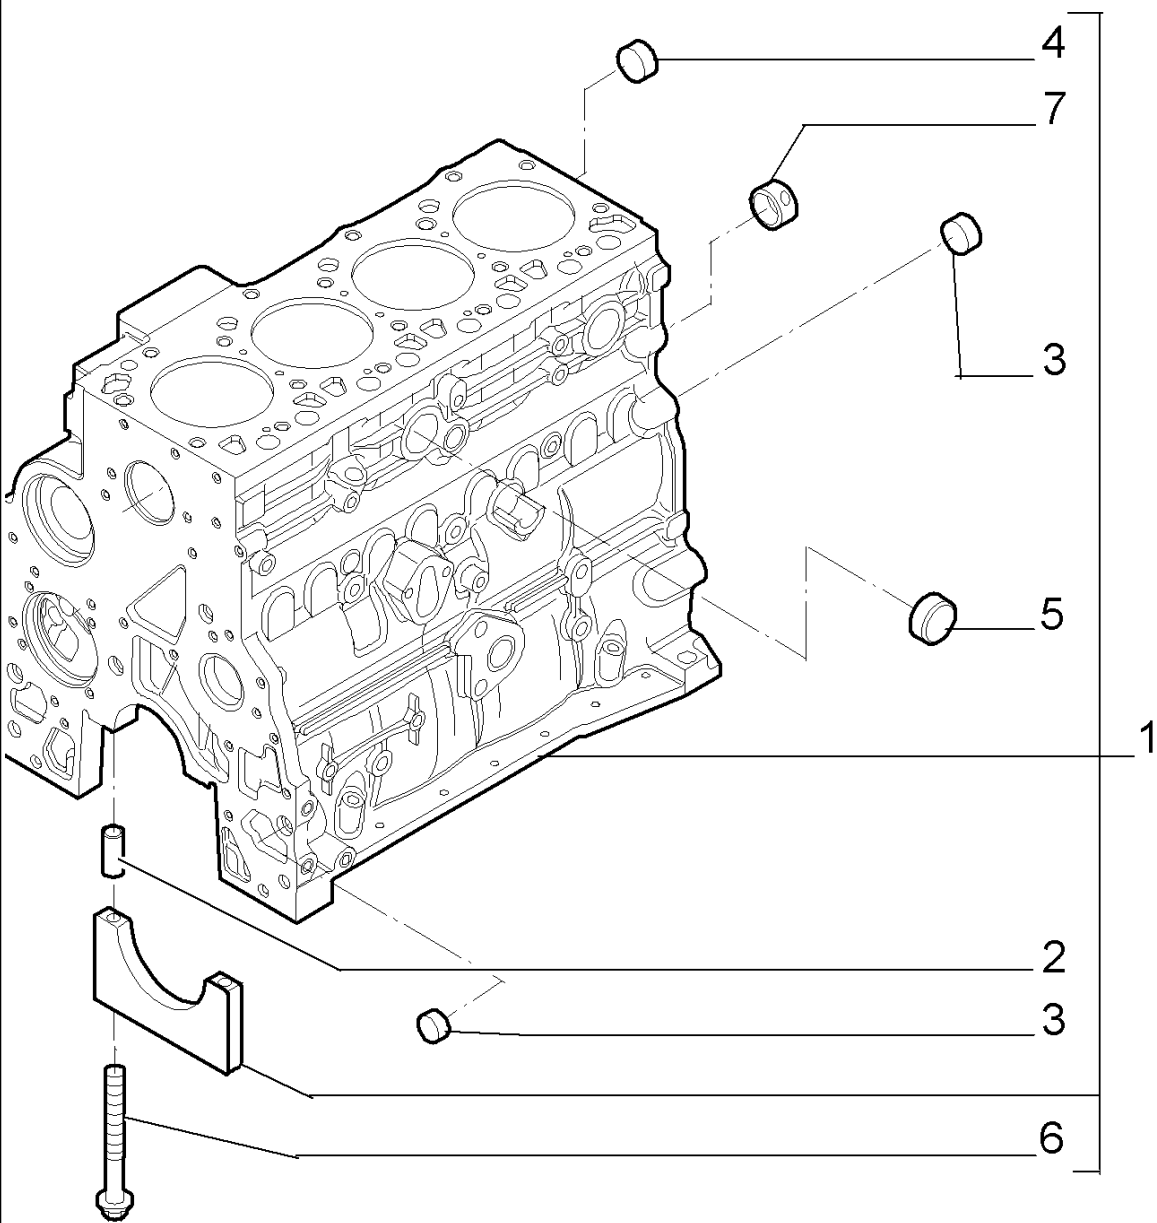

PARTS CATALOGUE

TX170-45
TURBO TELEHANDLER

0.02.1(01) ENGINE

Ref	Part Number	Qty	Description
1	504091267	1	ENGINE, - ASSY (F4GE0484G*D600)
2	76088006	1	CONNECTOR, HYD.,
3	76088005	1	CONNECTOR, HYD.,

0.04.0(01) CRANKCASE

0.04.0(01) CRANKCASE

Ref	Part Number	Qty	Description
1	2830081	1	CYLINDER BLOCK, - ASSY
2	4899026	10	DOWEL,
3	4895039	3	PLUG,
4	4895038	4	PLUG,
5	4895228	2	PLUG,
6	4891353	10	SCREW, 12X120
7	4895040	2	BUSHING,